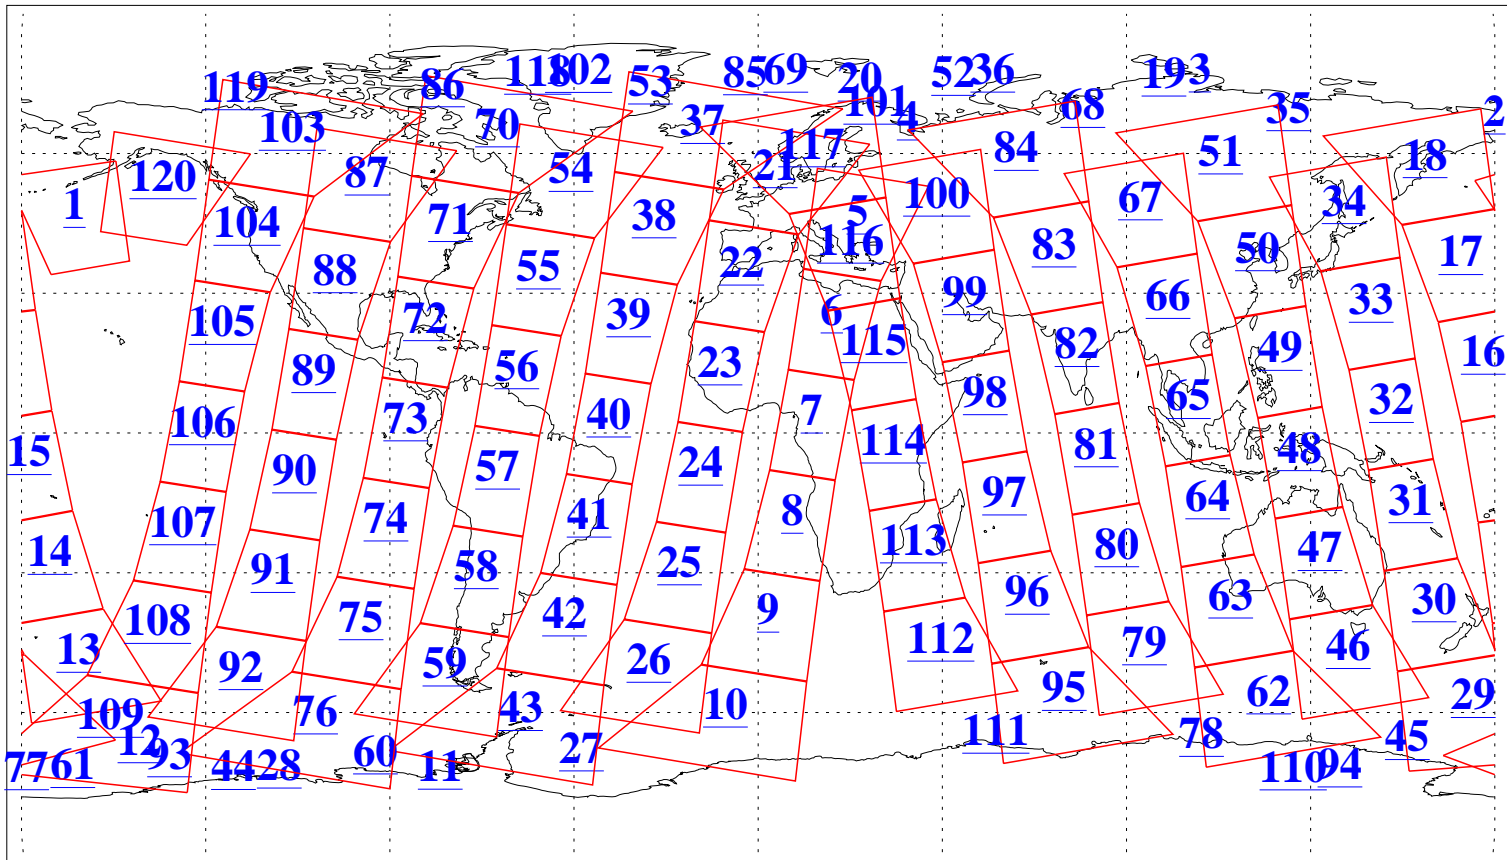

L1B Availability
AMSU Granules: 240
HSB Granules: 0
AIRS Granules: 240

21 May 2020
DoY 142
Aqua Day 6592
Granules: 1 to 120

Granules: 121 to 240

Legend: AMSU Available, HSB Available, AIRS Available

L1B Availability
AMSU Granules: 240
HSB Granules: 0
AIRS Granules: 240

21 May 2020
DoY 142
Aqua Day 6592

Ascending Granules

Descending Granules

Legend: AMSU Available, *HSB Available*, *AIRS Available*

L1B Availability
 AMSU Granules: 240
 HSB Granules: 0
 AIRS Granules: 240

21 May 2020
 DoY 142
 Aqua Day 6592

Northern Hemisphere Granules

Southern Hemisphere Granules

Legend: AMSU Available, HSB Available, AIRS Available