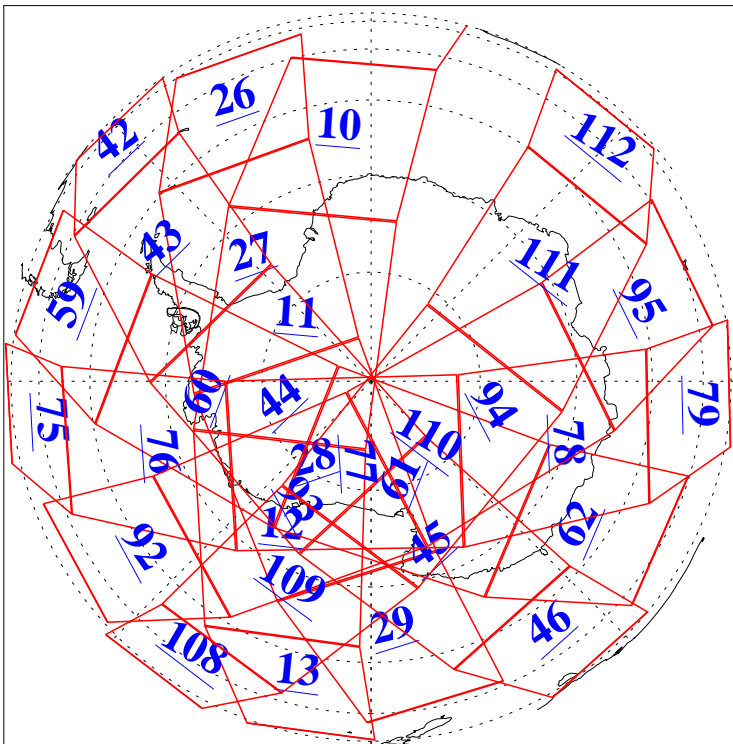

L1B Availability
AMSU Granules: 240
HSB Granules: 0
AIRS Granules: 240

21 May 2020
DoY 142
Aqua Day 6592
Granules: 1 to 120

Granules: 121 to 240

Legend: AMSU Available, HSB Available, AIRS Available

L1B Availability
AMSU Granules: 240
HSB Granules: 0
AIRS Granules: 240

21 May 2020
DoY 142
Aqua Day 6592

Ascending Granules

Descending Granules

Legend: AMSU Available, *HSB Available*, *AIRS Available*

L1B Availability
 AMSU Granules: 240
 HSB Granules: 0
 AIRS Granules: 240

21 May 2020
 DoY 142
 Aqua Day 6592

Northern Hemisphere Granules

Southern Hemisphere Granules

Legend: AMSU Available, HSB Available, AIRS Available