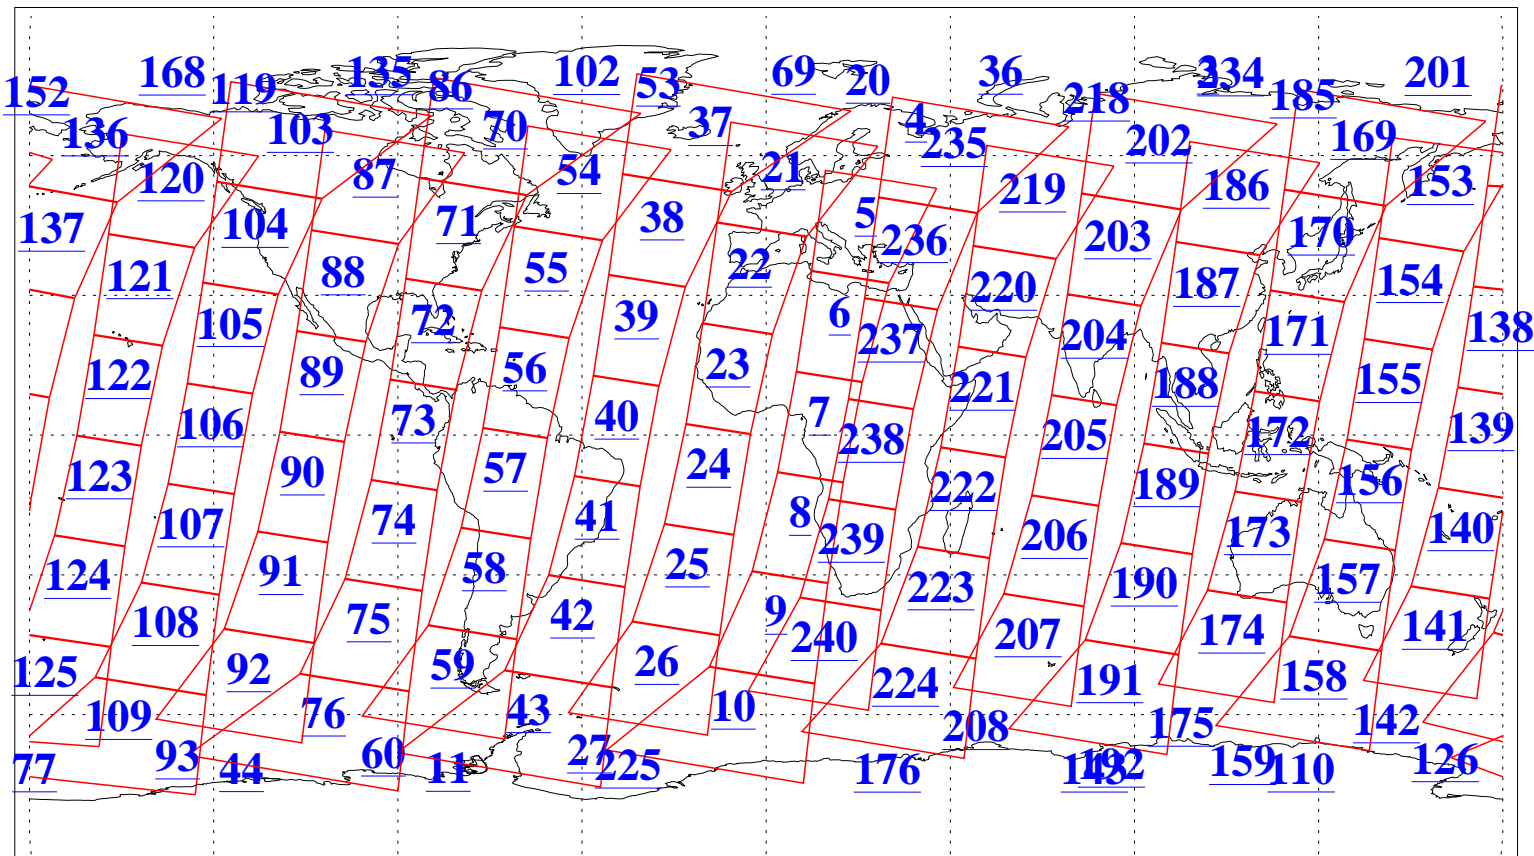

L1B Availability
AMSU Granules: 240
HSB Granules: 0
AIRS Granules: 240

21 May 2020
DoY 142
Aqua Day 6592
Granules: 1 to 120

Granules: 121 to 240

Legend: AMSU Available, HSB Available, AIRS Available

L1B Availability
AMSU Granules: 240
HSB Granules: 0
AIRS Granules: 240

21 May 2020
DoY 142
Aqua Day 6592

Ascending Granules

Descending Granules

Legend: AMSU Available, *HSB Available*, *AIRS Available*

L1B Availability
 AMSU Granules: 240
 HSB Granules: 0
 AIRS Granules: 240

21 May 2020
 DoY 142
 Aqua Day 6592

Northern Hemisphere Granules

Southern Hemisphere Granules

Legend: AMSU Available, HSB Available, AIRS Available