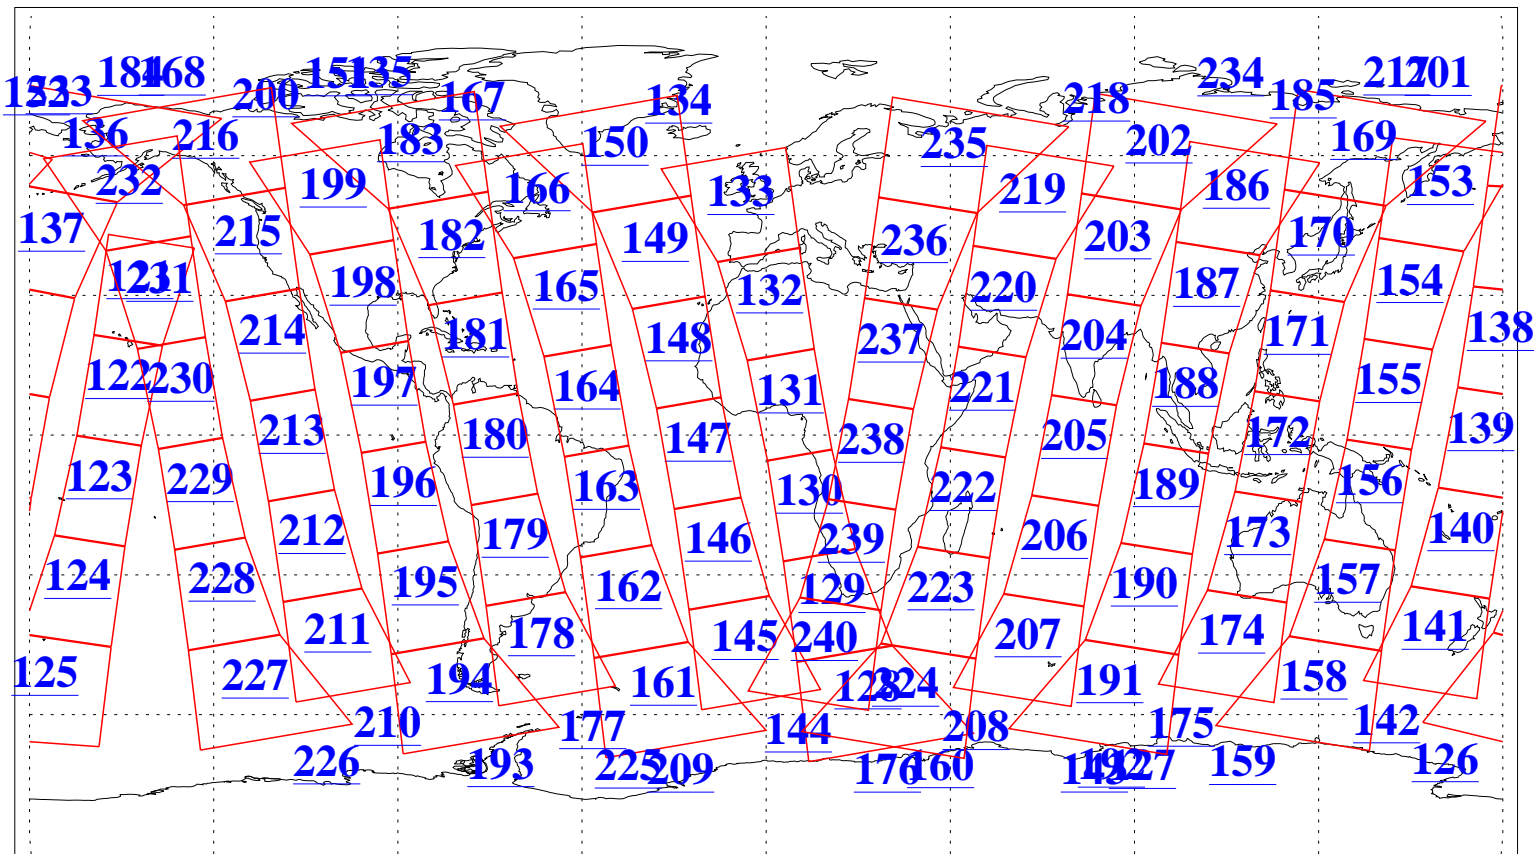

L1B Availability
AMSU Granules: 240
HSB Granules: 0
AIRS Granules: 240

21 May 2020
DoY 142
Aqua Day 6592
Granules: 1 to 120

Granules: 121 to 240

Legend: AMSU Available, HSB Available, AIRS Available

L1B Availability
AMSU Granules: 240
HSB Granules: 0
AIRS Granules: 240

21 May 2020
DoY 142
Aqua Day 6592

Ascending Granules

Descending Granules

Legend: AMSU Available, *HSB Available*, *AIRS Available*

L1B Availability
 AMSU Granules: 240
 HSB Granules: 0
 AIRS Granules: 240

21 May 2020
 DoY 142
 Aqua Day 6592

Northern Hemisphere Granules

Southern Hemisphere Granules

Legend: AMSU Available, HSB Available, AIRS Available