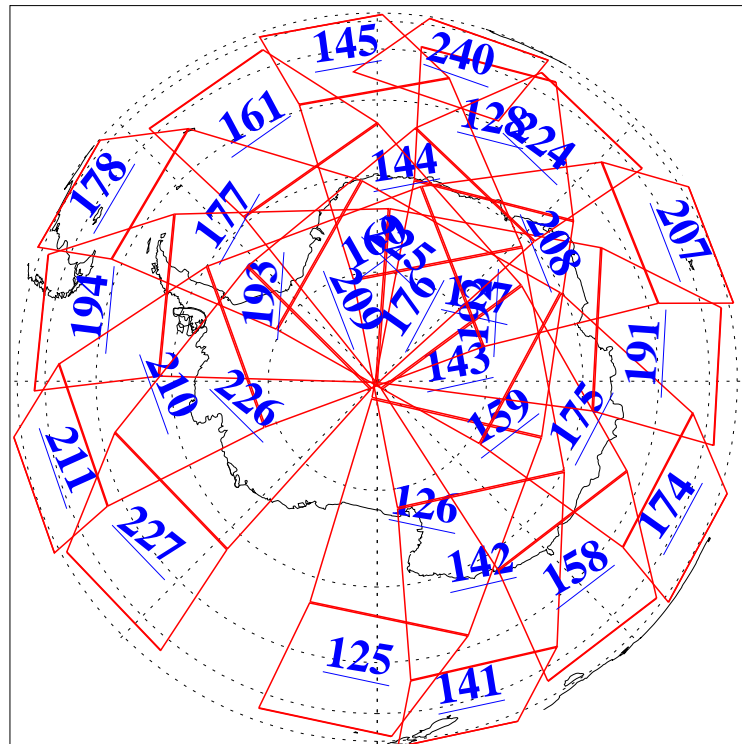

Legend: AMSU Available, HSB Available, AIRS Available