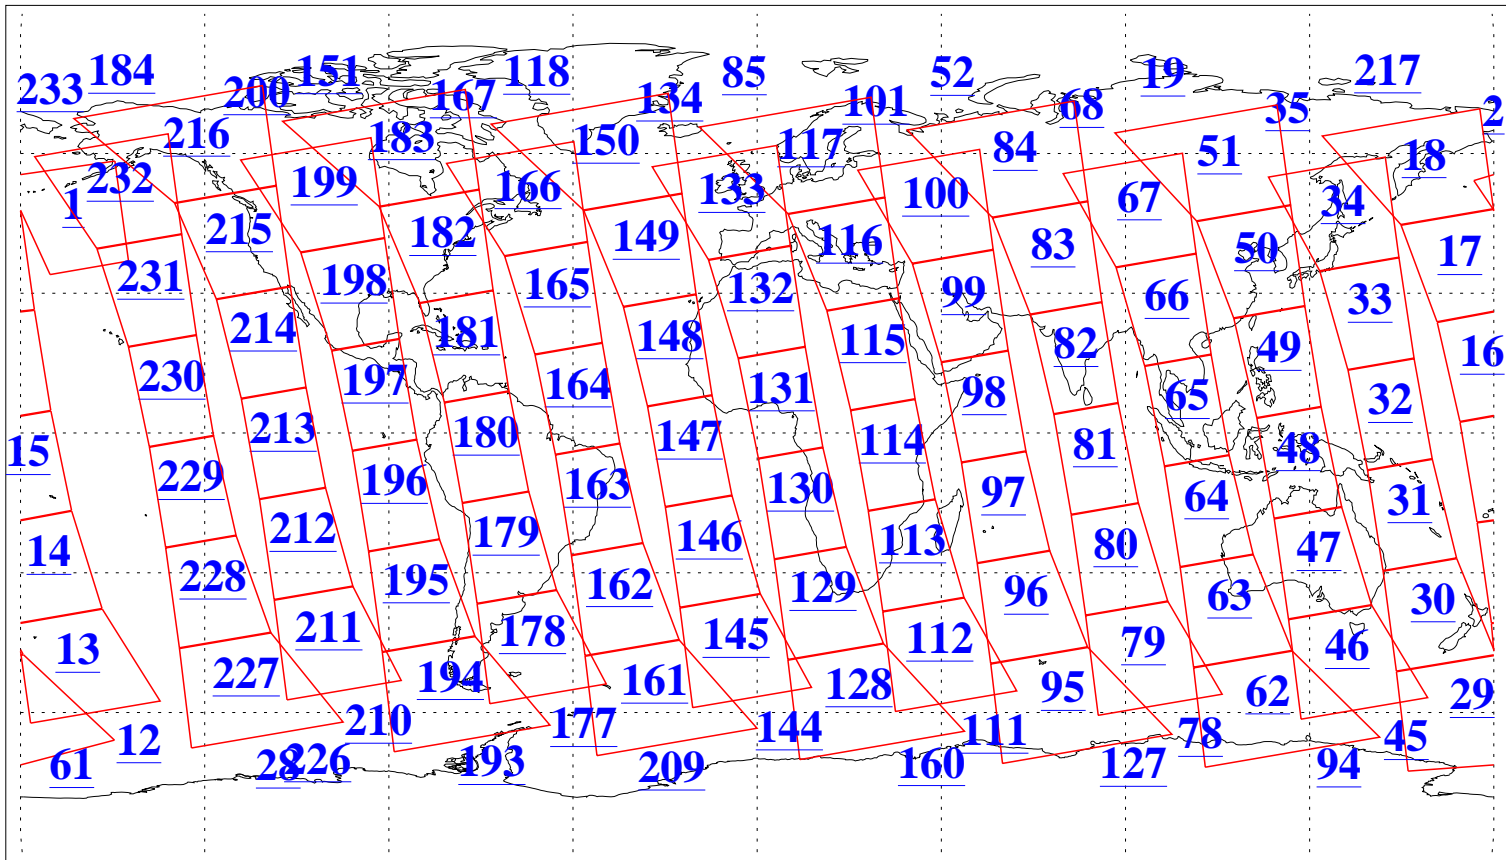

L1B Availability
AMSU Granules: 240
HSB Granules: 0
AIRS Granules: 240

21 May 2020
DoY 142
Aqua Day 6592
Granules: 1 to 120

Granules: 121 to 240

Legend: AMSU Available, HSB Available, AIRS Available

L1B Availability
AMSU Granules: 240
HSB Granules: 0
AIRS Granules: 240

21 May 2020
DoY 142
Aqua Day 6592

Ascending Granules

Descending Granules

Legend: AMSU Available, *HSB Available*, *AIRS Available*

L1B Availability
 AMSU Granules: 240
 HSB Granules: 0
 AIRS Granules: 240

21 May 2020
 DoY 142
 Aqua Day 6592

Northern Hemisphere Granules

Southern Hemisphere Granules

Legend: AMSU Available, HSB Available, AIRS Available