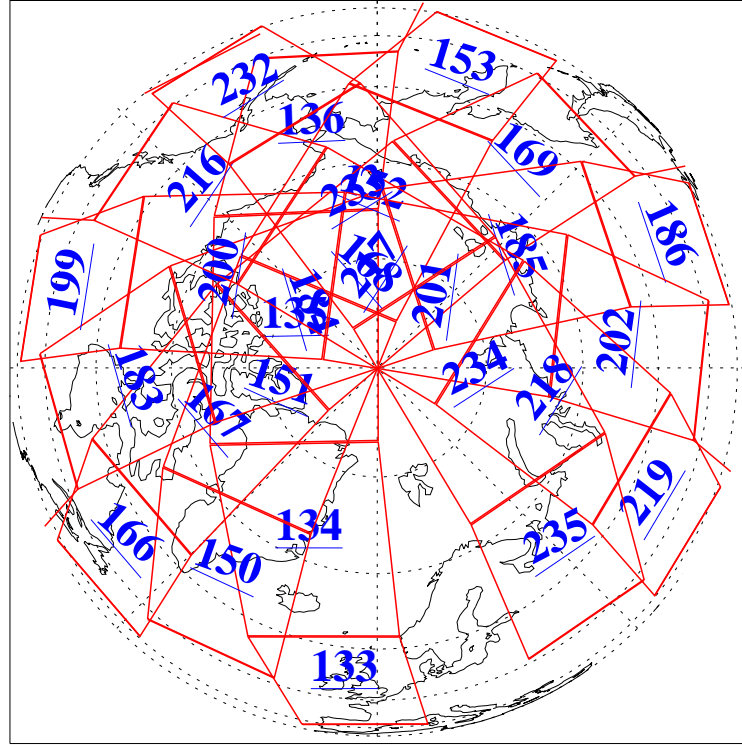

L1B Availability
AMSU Granules: 240
HSB Granules: 0
AIRS Granules: 240

21 May 2020
DoY 142
Aqua Day 6592

Northern Hemisphere Granules

Southern Hemisphere Granules