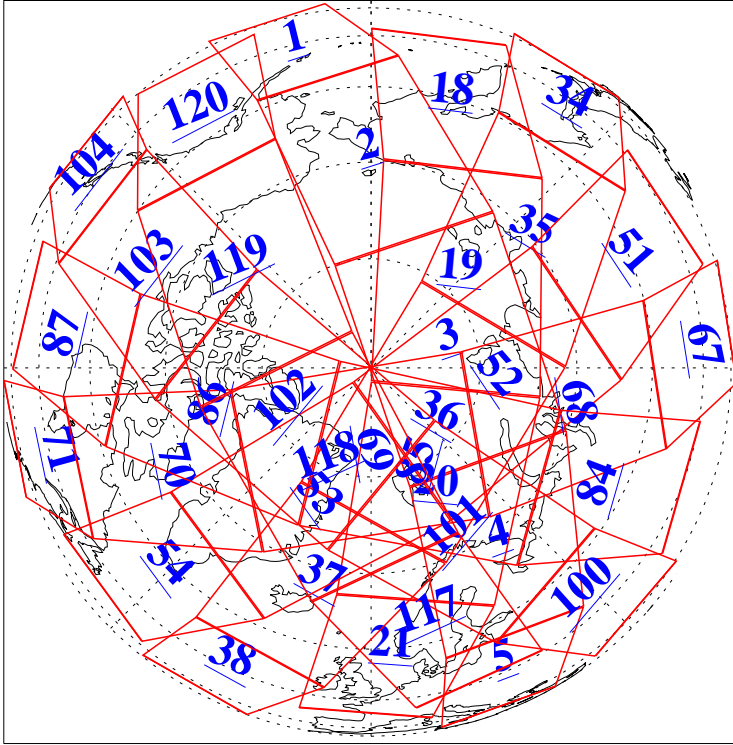

L1B Availability
AMSU Granules: 240
HSB Granules: 0
AIRS Granules: 240

21 May 2020
DoY 142
Aqua Day 6592
Granules: 1 to 120

Granules: 121 to 240

Legend: AMSU Available, HSB Available, AIRS Available

L1B Availability
AMSU Granules: 240
HSB Granules: 0
AIRS Granules: 240

21 May 2020
DoY 142
Aqua Day 6592

Ascending Granules

Descending Granules

Legend: AMSU Available, *HSB Available*, *AIRS Available*

L1B Availability
 AMSU Granules: 240
 HSB Granules: 0
 AIRS Granules: 240

21 May 2020
 DoY 142
 Aqua Day 6592

Northern Hemisphere Granules

Southern Hemisphere Granules

Legend: AMSU Available, HSB Available, AIRS Available