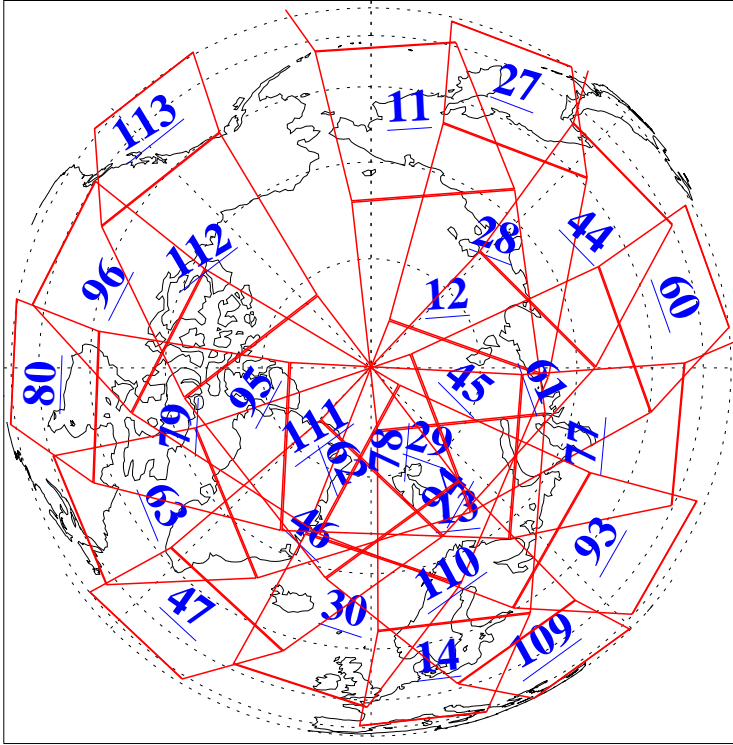

L1B Availability  
 AMSU Granules: 240  
 HSB Granules: 0  
 AIRS Granules: 240

20 May 2020  
 DoY 141  
 Aqua Day 6591  
 Granules: 1 to 120

Granules: 121 to 240

Legend: AMSU Available, *HSB Available*, *AIRS Available*

L1B Availability  
 AMSU Granules: 240  
 HSB Granules: 0  
 AIRS Granules: 240

20 May 2020  
 DoY 141  
 Aqua Day 6591

Ascending Granules

Descending Granules

Legend: AMSU Available, *HSB Available*, **AIRS Available**

L1B Availability  
 AMSU Granules: 240  
 HSB Granules: 0  
 AIRS Granules: 240

20 May 2020  
 DoY 141  
 Aqua Day 6591

Northern Hemisphere Granules

Southern Hemisphere Granules

Legend: AMSU Available, HSB Available, **AIRS Available**