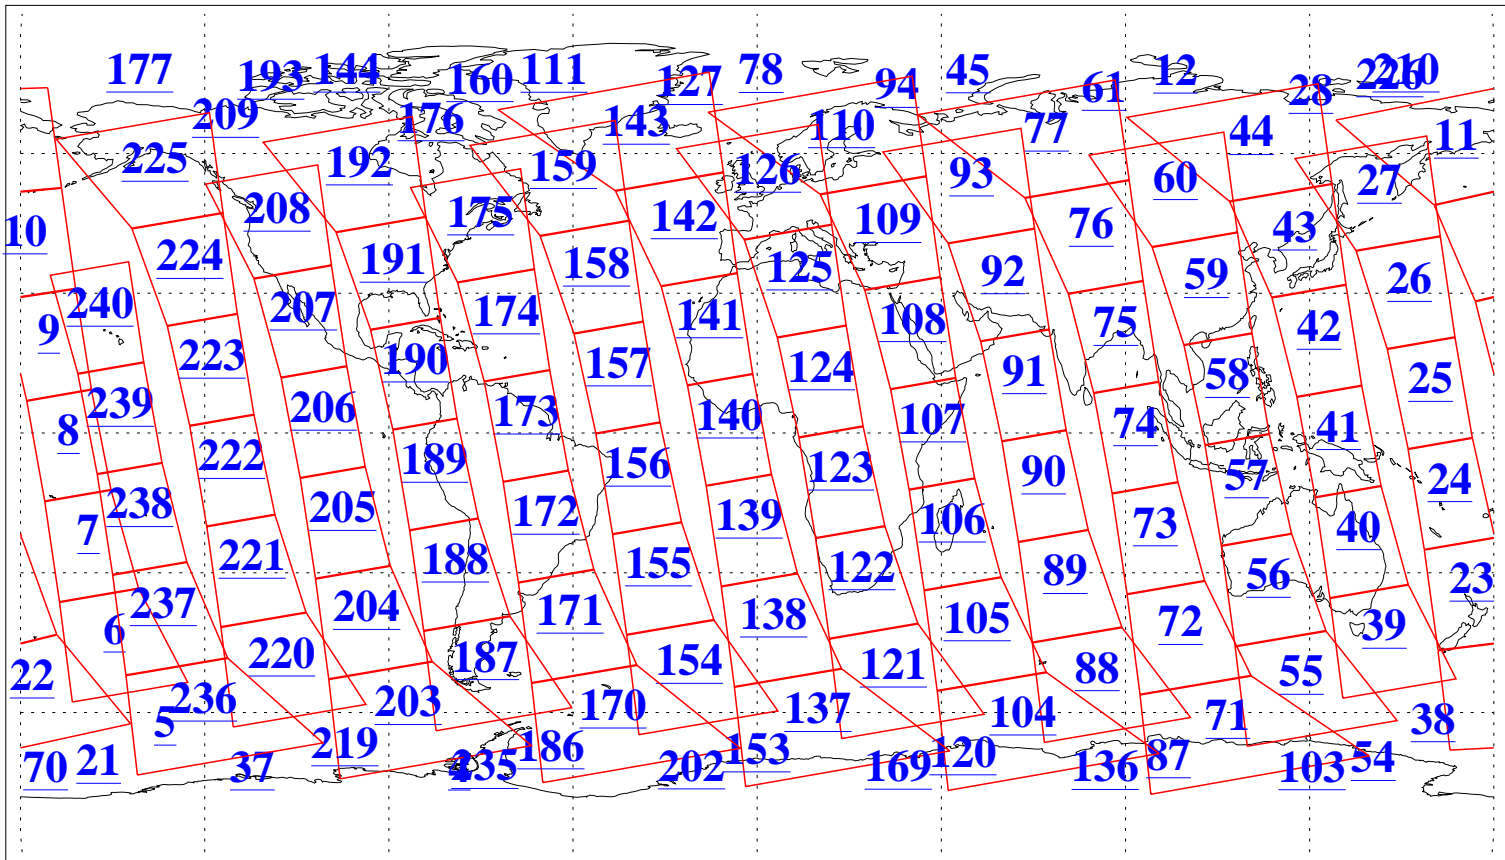

L1B Availability  
 AMSU Granules: 240  
 HSB Granules: 0  
 AIRS Granules: 240

20 May 2020  
 DoY 141  
 Aqua Day 6591  
 Granules: 1 to 120

Granules: 121 to 240

Legend: AMSU Available, *HSB Available*, *AIRS Available*

L1B Availability  
 AMSU Granules: 240  
 HSB Granules: 0  
 AIRS Granules: 240

20 May 2020  
 DoY 141  
 Aqua Day 6591

Ascending Granules

Descending Granules

Legend: AMSU Available, *HSB Available*, **AIRS Available**

L1B Availability  
 AMSU Granules: 240  
 HSB Granules: 0  
 AIRS Granules: 240

20 May 2020  
 DoY 141  
 Aqua Day 6591

Northern Hemisphere Granules

Southern Hemisphere Granules

Legend: AMSU Available, HSB Available, **AIRS Available**