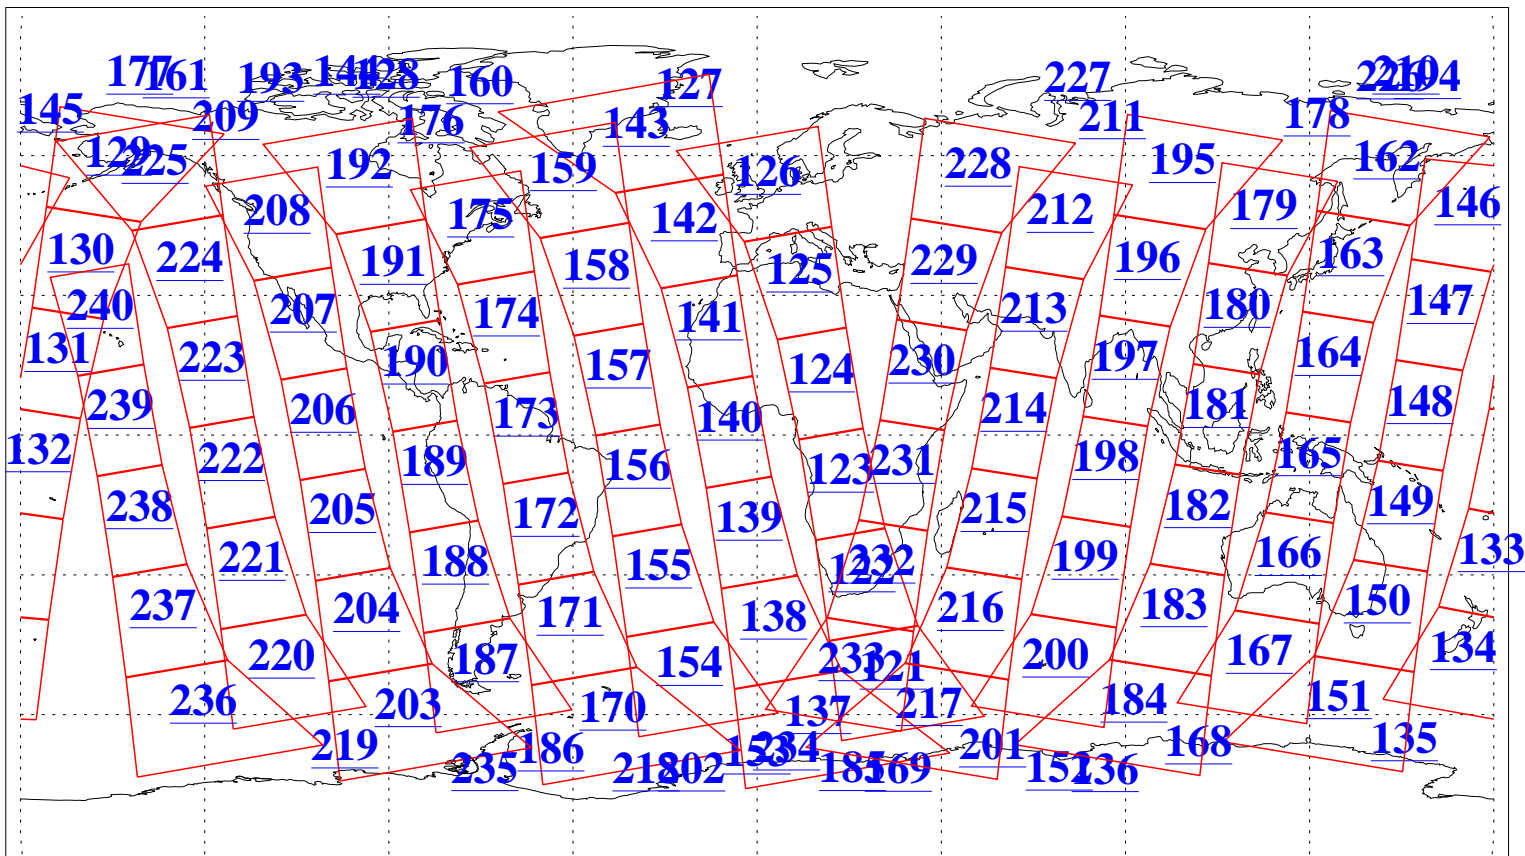

L1B Availability  
 AMSU Granules: 240  
 HSB Granules: 0  
 AIRS Granules: 240

20 May 2020  
 DoY 141  
 Aqua Day 6591  
 Granules: 1 to 120

Granules: 121 to 240

Legend: AMSU Available, *HSB Available*, *AIRS Available*

L1B Availability  
 AMSU Granules: 240  
 HSB Granules: 0  
 AIRS Granules: 240

20 May 2020  
 DoY 141  
 Aqua Day 6591

Ascending Granules

Descending Granules

Legend: AMSU Available, *HSB Available*, **AIRS Available**

L1B Availability  
 AMSU Granules: 240  
 HSB Granules: 0  
 AIRS Granules: 240

20 May 2020  
 DoY 141  
 Aqua Day 6591

Northern Hemisphere Granules

Southern Hemisphere Granules

Legend: AMSU Available, HSB Available, **AIRS Available**