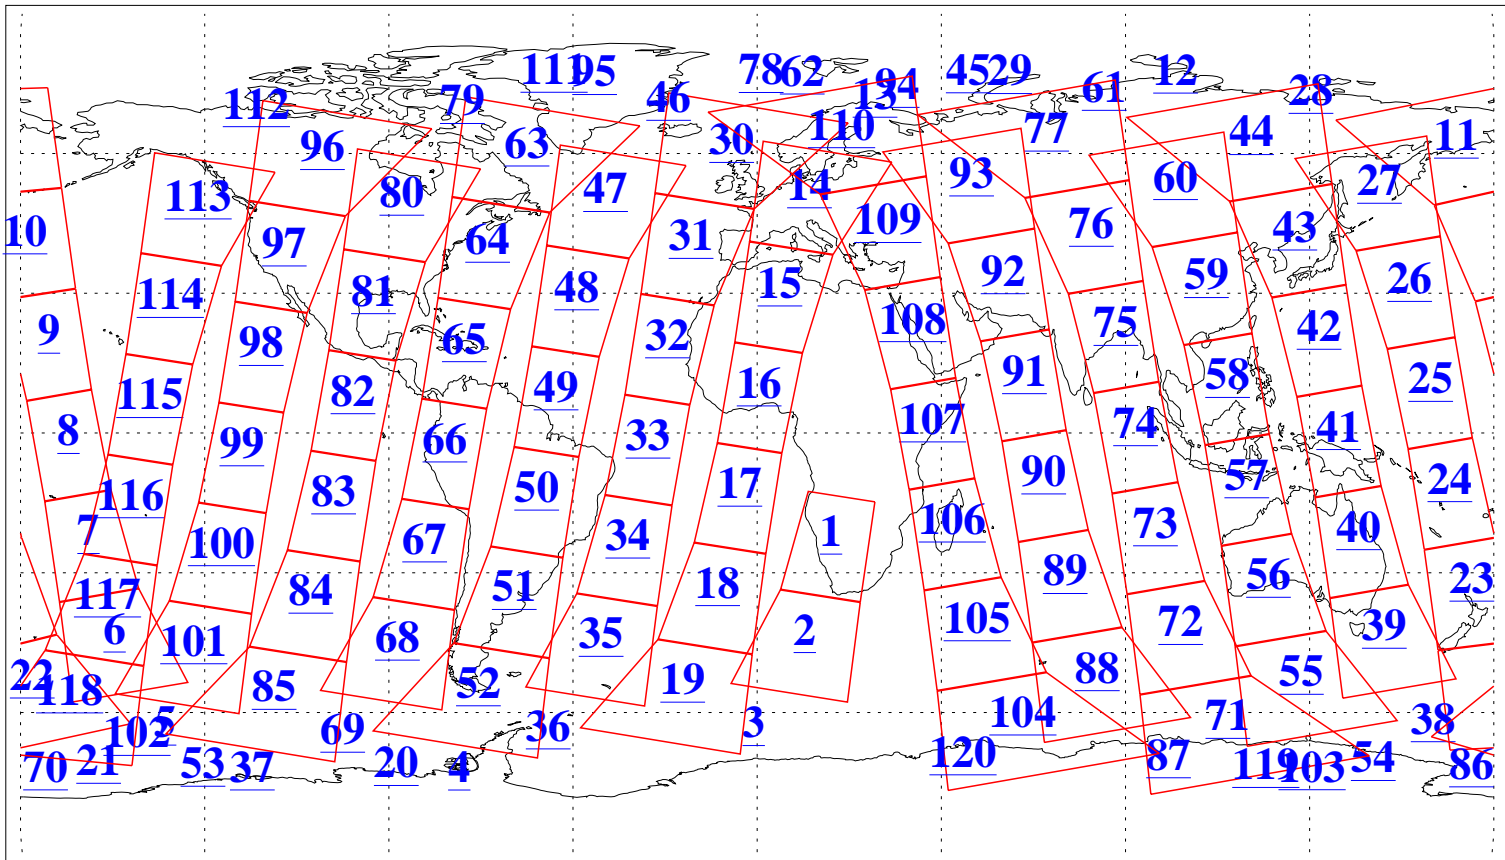

L1B Availability  
 AMSU Granules: 240  
 HSB Granules: 0  
 AIRS Granules: 240

20 May 2020  
 DoY 141  
 Aqua Day 6591  
 Granules: 1 to 120

Granules: 121 to 240

Legend: AMSU Available, *HSB Available*, *AIRS Available*

L1B Availability  
 AMSU Granules: 240  
 HSB Granules: 0  
 AIRS Granules: 240

20 May 2020  
 DoY 141  
 Aqua Day 6591

Ascending Granules

Descending Granules

Legend: AMSU Available, *HSB Available*, **AIRS Available**

L1B Availability  
 AMSU Granules: 240  
 HSB Granules: 0  
 AIRS Granules: 240

20 May 2020  
 DoY 141  
 Aqua Day 6591

Northern Hemisphere Granules

Southern Hemisphere Granules

Legend: AMSU Available, HSB Available, **AIRS Available**