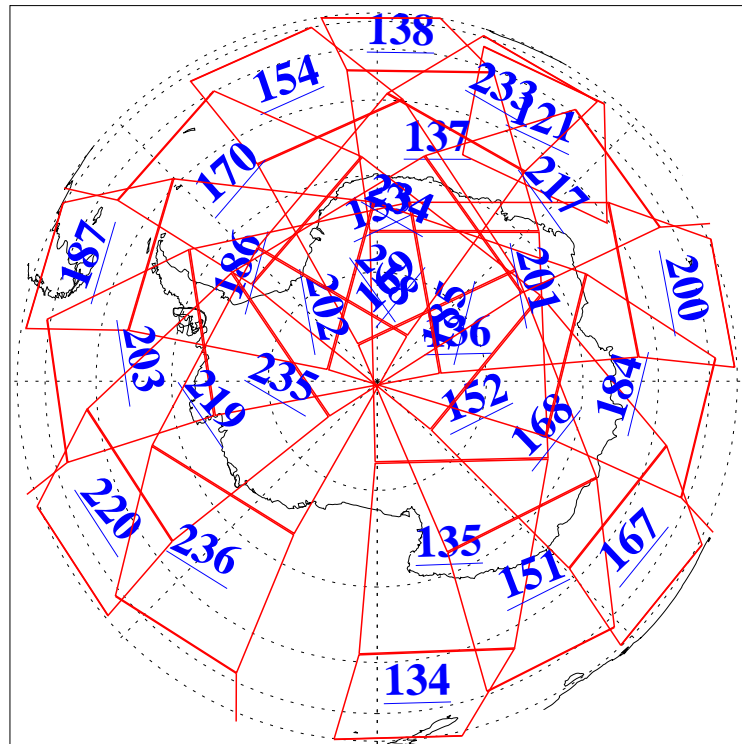

L1B Availability  
 AMSU Granules: 240  
 HSB Granules: 0  
 AIRS Granules: 240

20 May 2020  
 DoY 141  
 Aqua Day 6591  
 Granules: 1 to 120

Granules: 121 to 240

Legend: AMSU Available, *HSB Available*, *AIRS Available*

L1B Availability  
 AMSU Granules: 240  
 HSB Granules: 0  
 AIRS Granules: 240

20 May 2020  
 DoY 141  
 Aqua Day 6591

Ascending Granules

Descending Granules

Legend: AMSU Available, *HSB Available*, **AIRS Available**

L1B Availability  
 AMSU Granules: 240  
 HSB Granules: 0  
 AIRS Granules: 240

20 May 2020  
 DoY 141  
 Aqua Day 6591

Northern Hemisphere Granules

Southern Hemisphere Granules

Legend: AMSU Available, HSB Available, **AIRS Available**