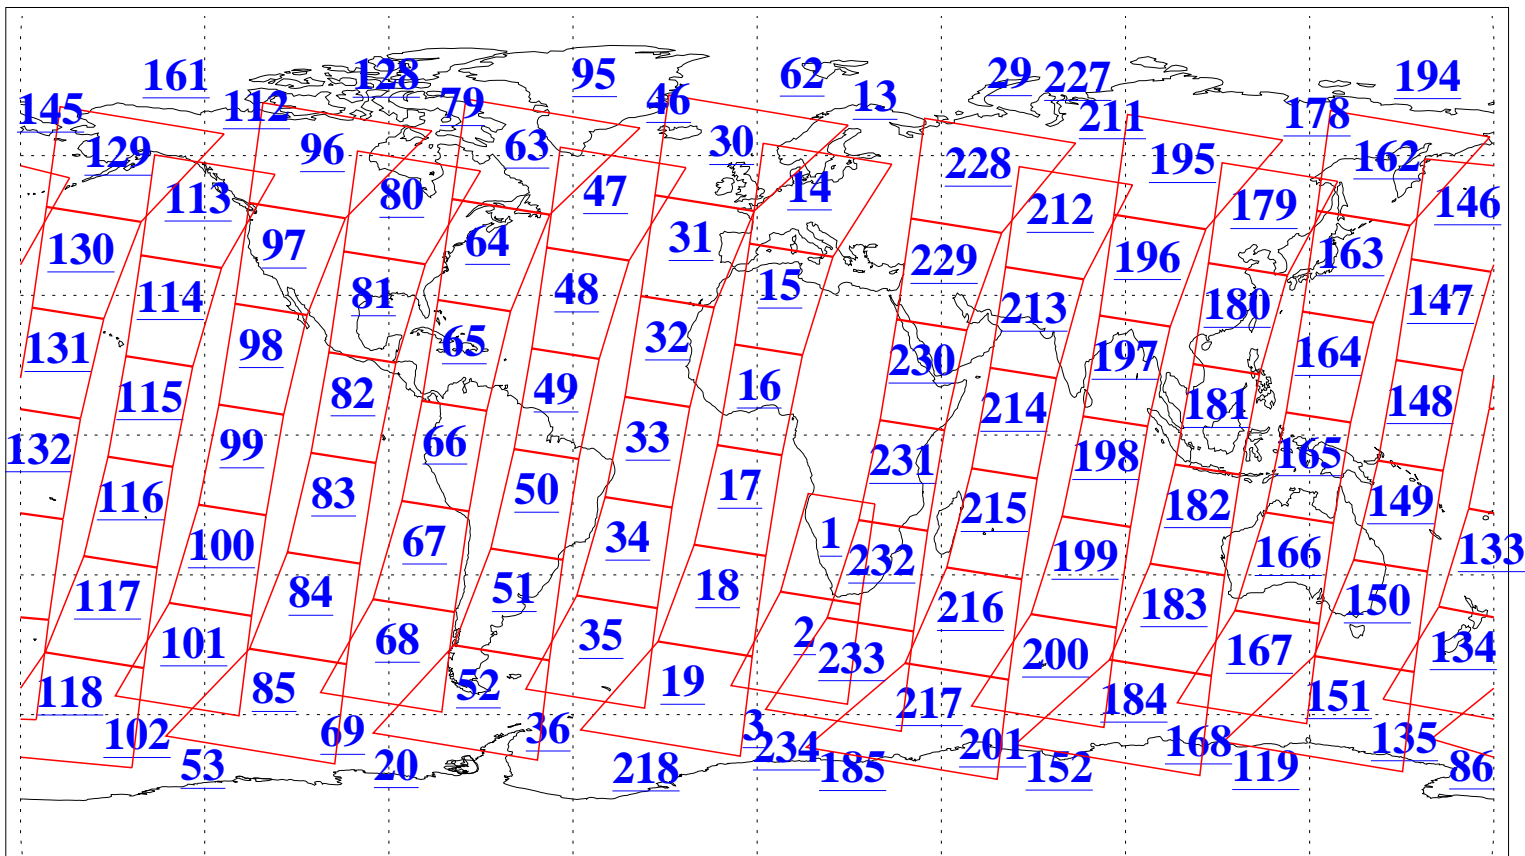

L1B Availability  
 AMSU Granules: 240  
 HSB Granules: 0  
 AIRS Granules: 240

20 May 2020  
 DoY 141  
 Aqua Day 6591  
 Granules: 1 to 120

Granules: 121 to 240

Legend: AMSU Available, *HSB Available*, *AIRS Available*

L1B Availability  
 AMSU Granules: 240  
 HSB Granules: 0  
 AIRS Granules: 240

20 May 2020  
 DoY 141  
 Aqua Day 6591

Ascending Granules

Descending Granules

Legend: AMSU Available, *HSB Available*, **AIRS Available**

L1B Availability  
 AMSU Granules: 240  
 HSB Granules: 0  
 AIRS Granules: 240

20 May 2020  
 DoY 141  
 Aqua Day 6591

Northern Hemisphere Granules

Southern Hemisphere Granules

Legend: AMSU Available, HSB Available, **AIRS Available**