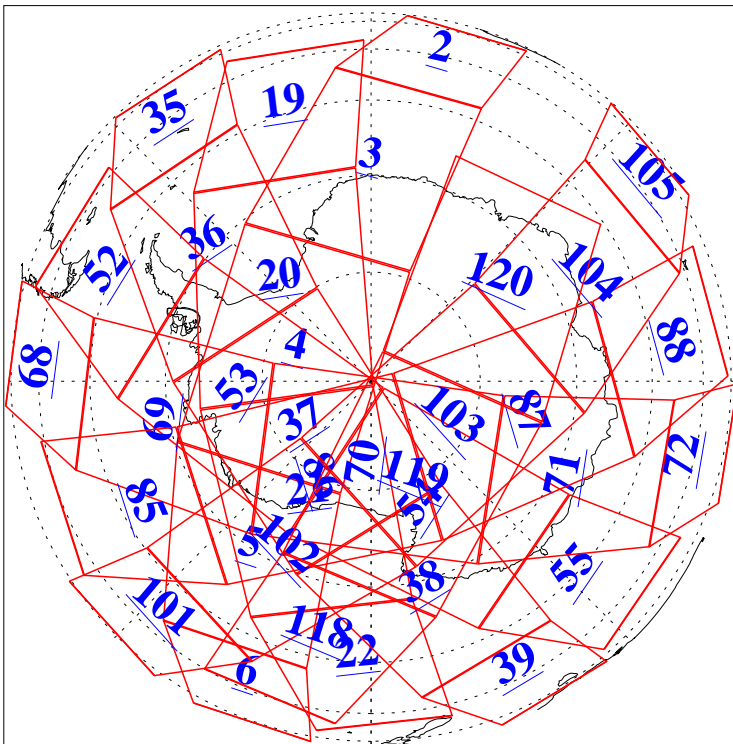

L1B Availability  
 AMSU Granules: 240  
 HSB Granules: 0  
 AIRS Granules: 240

20 May 2020  
 DoY 141  
 Aqua Day 6591  
 Granules: 1 to 120

Granules: 121 to 240

Legend: AMSU Available, *HSB Available*, *AIRS Available*

L1B Availability  
 AMSU Granules: 240  
 HSB Granules: 0  
 AIRS Granules: 240

20 May 2020  
 DoY 141  
 Aqua Day 6591

Ascending Granules

Descending Granules

Legend: AMSU Available, *HSB Available*, **AIRS Available**

L1B Availability  
 AMSU Granules: 240  
 HSB Granules: 0  
 AIRS Granules: 240

20 May 2020  
 DoY 141  
 Aqua Day 6591

Northern Hemisphere Granules

Southern Hemisphere Granules

Legend: AMSU Available, HSB Available, **AIRS Available**