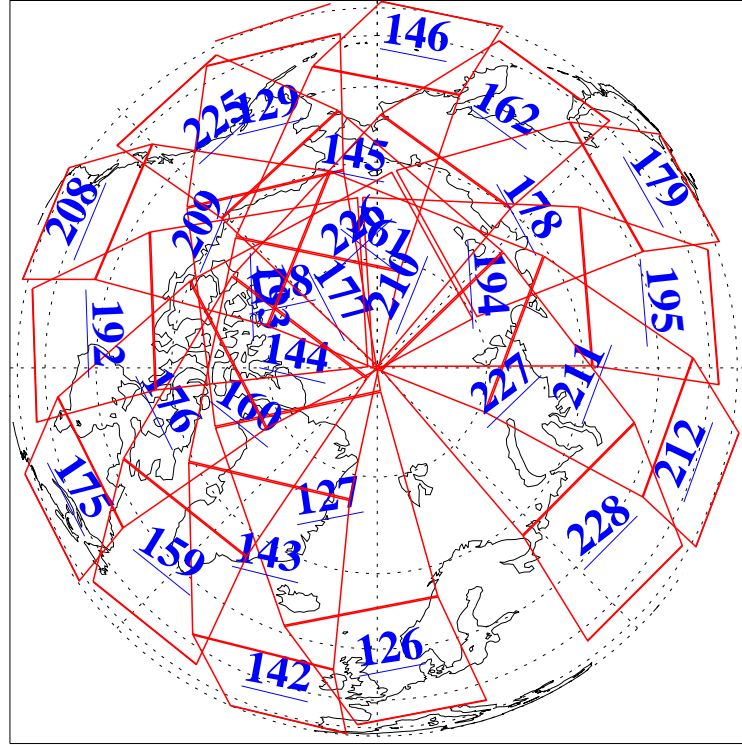

L1B Availability  
 AMSU Granules: 240  
 HSB Granules: 0  
 AIRS Granules: 240

20 May 2020  
 DoY 141  
 Aqua Day 6591

Ascending Granules

Descending Granules

Legend: AMSU Available, *HSB Available*, **AIRS Available**

L1B Availability  
 AMSU Granules: 240  
 HSB Granules: 0  
 AIRS Granules: 240

20 May 2020  
 DoY 141  
 Aqua Day 6591

Northern Hemisphere Granules

Southern Hemisphere Granules

Legend: AMSU Available, HSB Available, **AIRS Available**