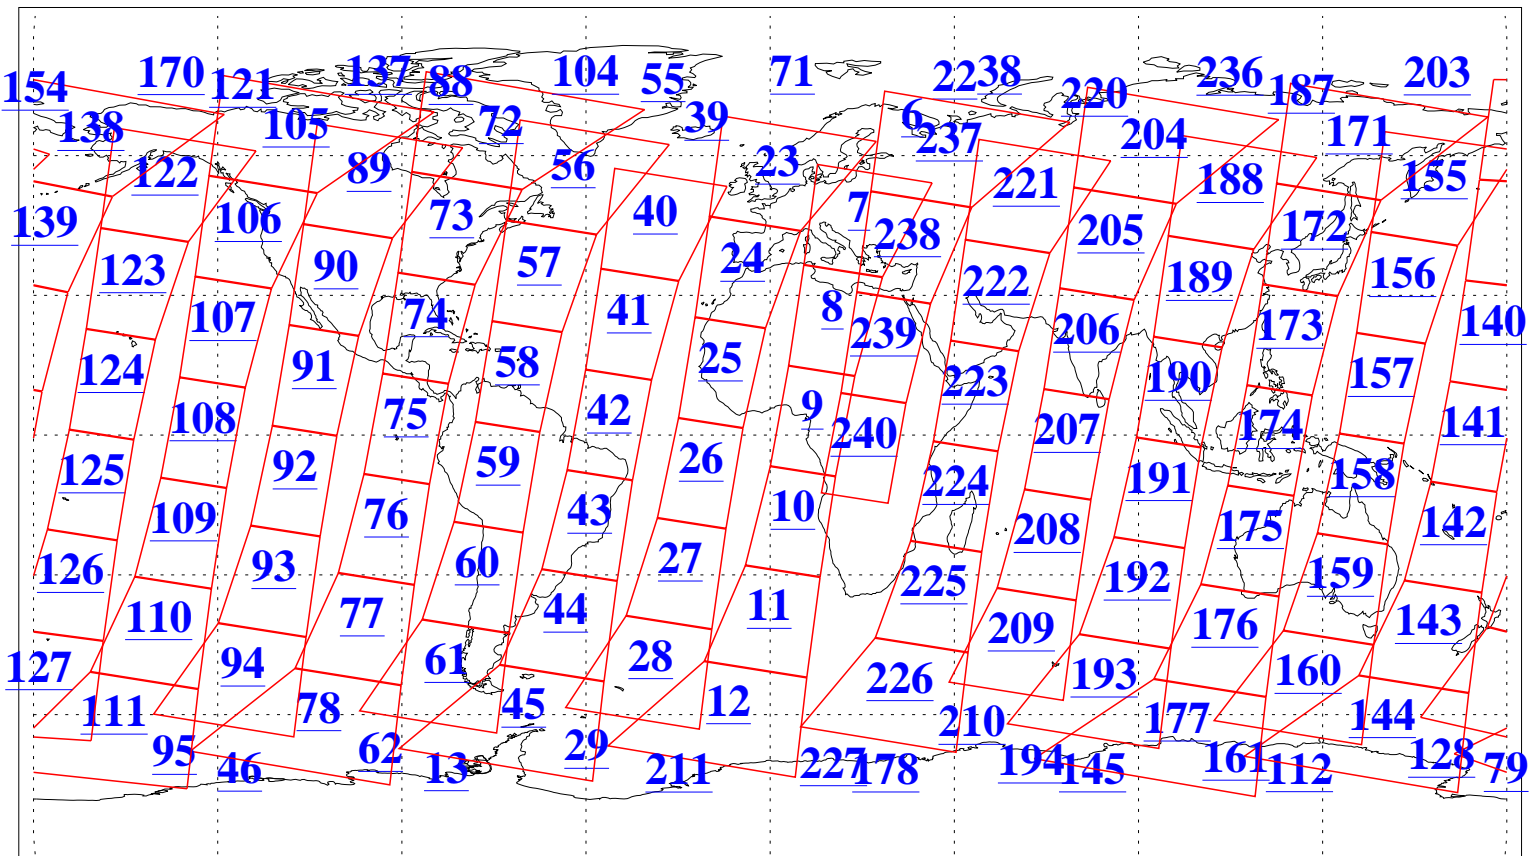

L1B Availability
 AMSU Granules: 240
 HSB Granules: 0
 AIRS Granules: 240

19 May 2020
 DoY 140
 Aqua Day 6590
 Granules: 1 to 120

Granules: 121 to 240

Legend: AMSU Available, *HSB Available*, *AIRS Available*

L1B Availability
 AMSU Granules: 240
 HSB Granules: 0
 AIRS Granules: 240

19 May 2020
 DoY 140
 Aqua Day 6590

Ascending Granules

Descending Granules

Legend: AMSU Available, HSB Available, AIRS Available

L1B Availability
 AMSU Granules: 240
 HSB Granules: 0
 AIRS Granules: 240

19 May 2020
 DoY 140
 Aqua Day 6590

Northern Hemisphere Granules

Southern Hemisphere Granules

Legend: AMSU Available, HSB Available, AIRS Available