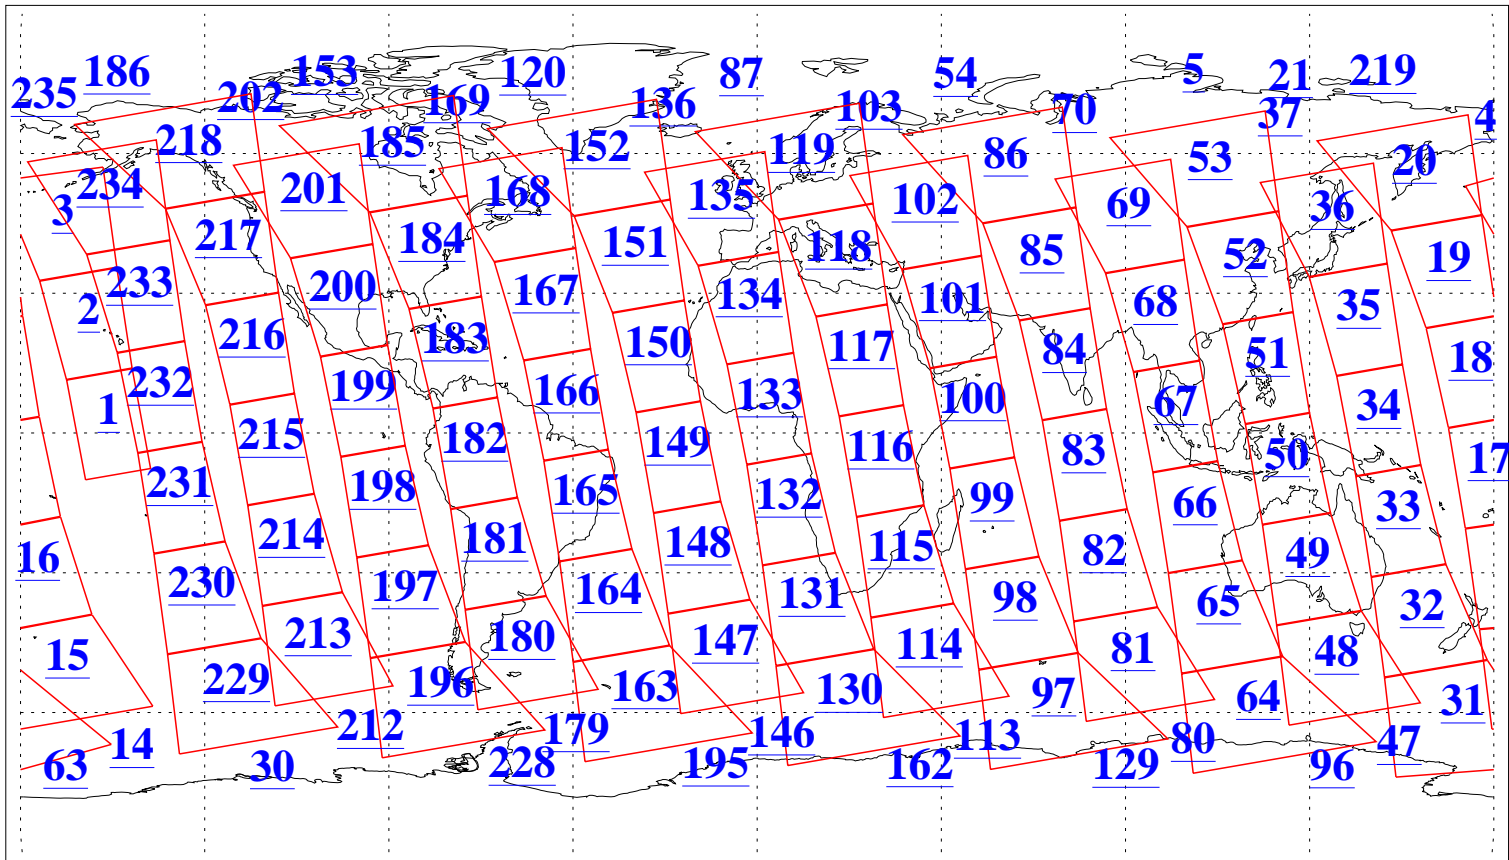

L1B Availability
 AMSU Granules: 240
 HSB Granules: 0
 AIRS Granules: 240

19 May 2020
 DoY 140
 Aqua Day 6590
 Granules: 1 to 120

Granules: 121 to 240

Legend: AMSU Available, *HSB Available*, *AIRS Available*

L1B Availability
 AMSU Granules: 240
 HSB Granules: 0
 AIRS Granules: 240

19 May 2020
 DoY 140
 Aqua Day 6590

Ascending Granules

Descending Granules

Legend: AMSU Available, HSB Available, AIRS Available

L1B Availability
 AMSU Granules: 240
 HSB Granules: 0
 AIRS Granules: 240

19 May 2020
 DoY 140
 Aqua Day 6590

Northern Hemisphere Granules

Southern Hemisphere Granules

Legend: AMSU Available, HSB Available, AIRS Available