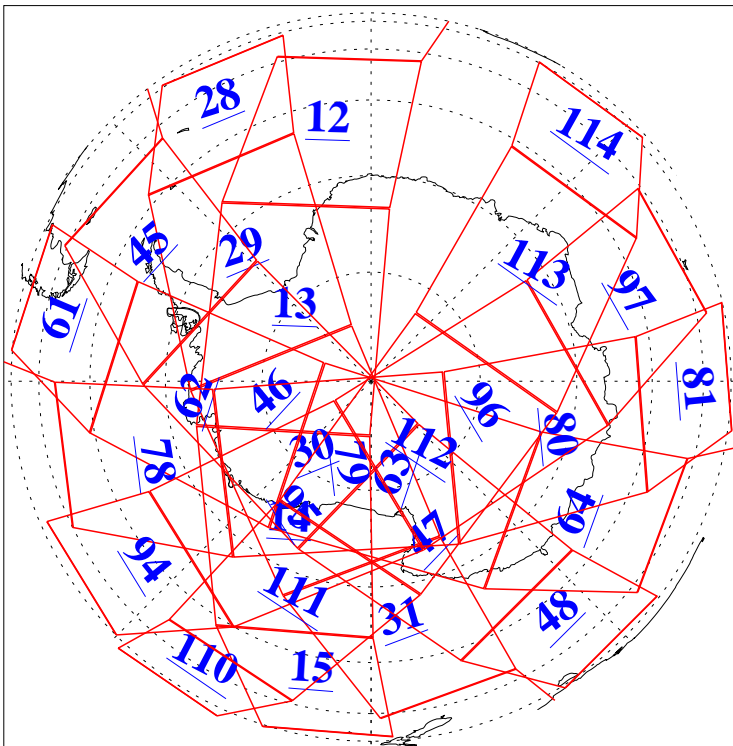

L1B Availability
 AMSU Granules: 240
 HSB Granules: 0
 AIRS Granules: 240

19 May 2020
 DoY 140
 Aqua Day 6590
 Granules: 1 to 120

Granules: 121 to 240

Legend: AMSU Available, *HSB Available*, *AIRS Available*

L1B Availability
 AMSU Granules: 240
 HSB Granules: 0
 AIRS Granules: 240

19 May 2020
 DoY 140
 Aqua Day 6590

Ascending Granules

Descending Granules

Legend: AMSU Available, HSB Available, AIRS Available

L1B Availability
 AMSU Granules: 240
 HSB Granules: 0
 AIRS Granules: 240

19 May 2020
 DoY 140
 Aqua Day 6590

Northern Hemisphere Granules

Southern Hemisphere Granules

Legend: AMSU Available, HSB Available, AIRS Available