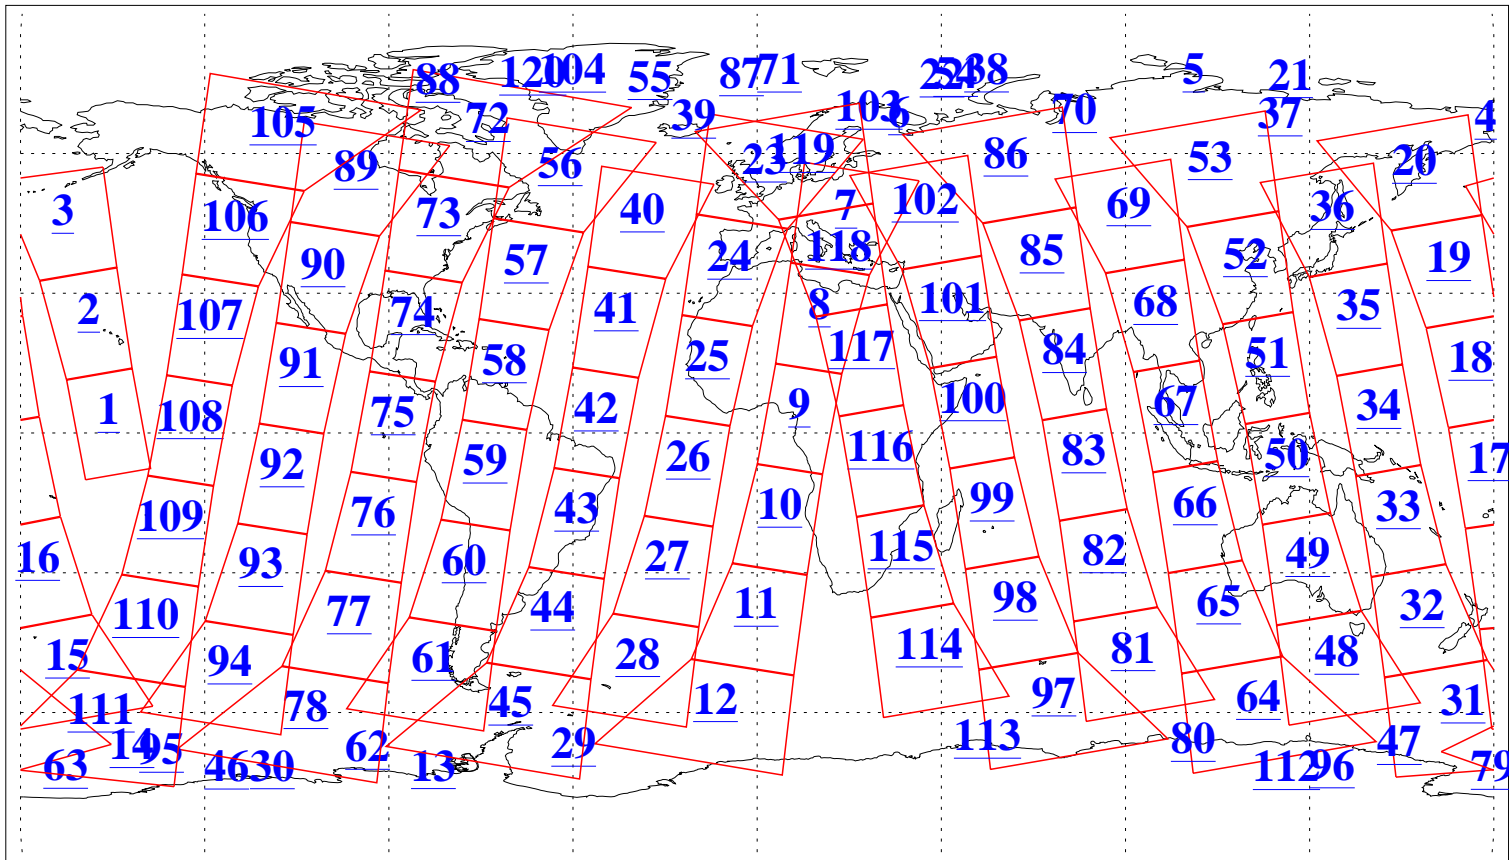

L1B Availability
 AMSU Granules: 240
 HSB Granules: 0
 AIRS Granules: 240

19 May 2020
 DoY 140
 Aqua Day 6590
 Granules: 1 to 120

Granules: 121 to 240

Legend: AMSU Available, *HSB Available*, *AIRS Available*

L1B Availability
 AMSU Granules: 240
 HSB Granules: 0
 AIRS Granules: 240

19 May 2020
 DoY 140
 Aqua Day 6590

Ascending Granules

Descending Granules

Legend: AMSU Available, HSB Available, AIRS Available

L1B Availability
 AMSU Granules: 240
 HSB Granules: 0
 AIRS Granules: 240

19 May 2020
 DoY 140
 Aqua Day 6590

Northern Hemisphere Granules

Southern Hemisphere Granules

Legend: AMSU Available, HSB Available, AIRS Available