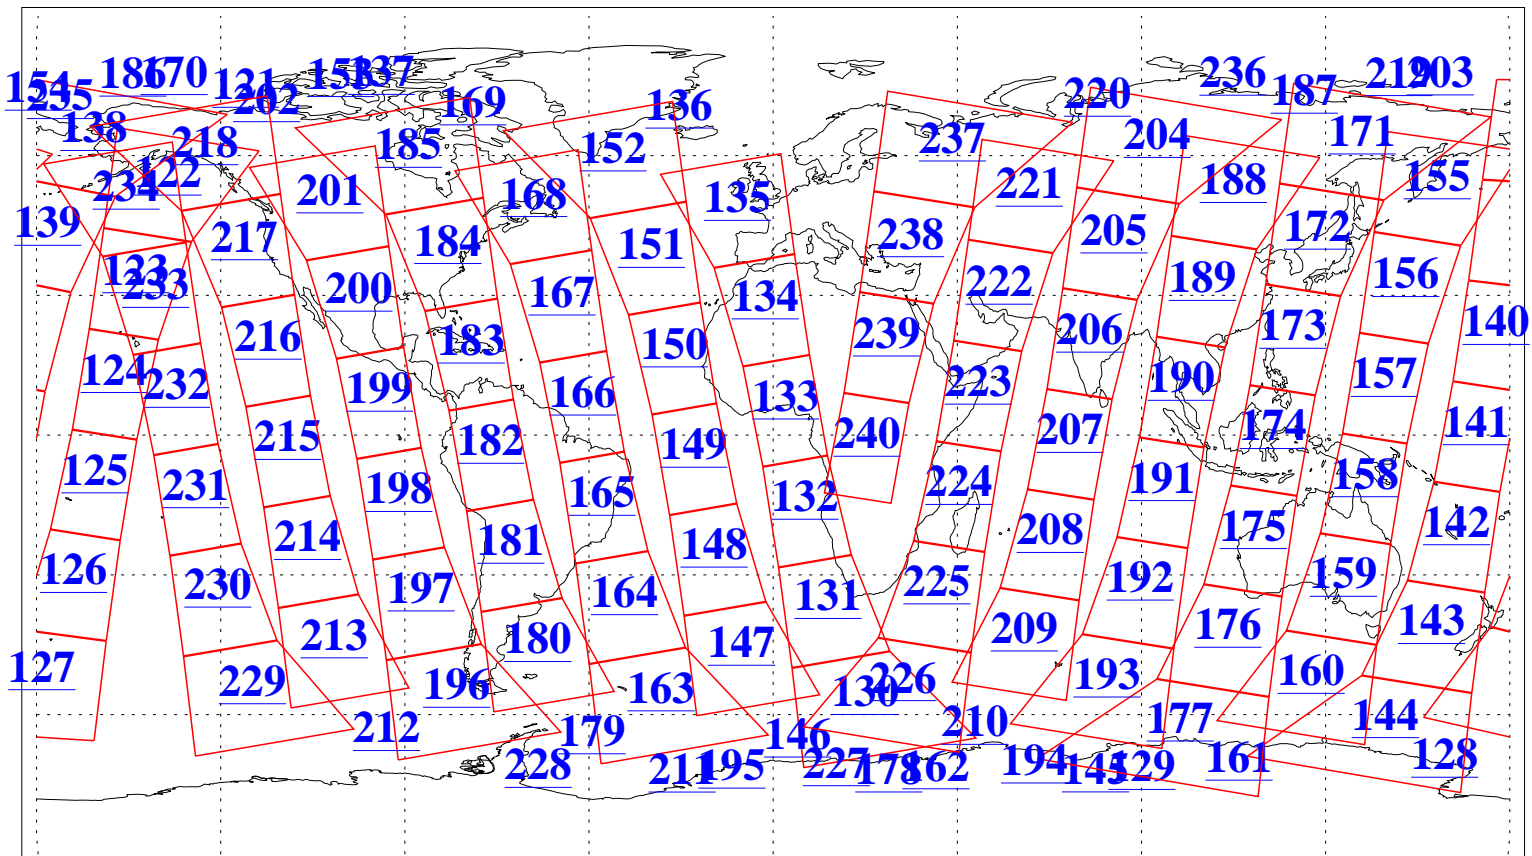

L1B Availability
 AMSU Granules: 240
 HSB Granules: 0
 AIRS Granules: 240

19 May 2020
 DoY 140
 Aqua Day 6590
 Granules: 1 to 120

Granules: 121 to 240

Legend: AMSU Available, *HSB Available*, *AIRS Available*

L1B Availability
 AMSU Granules: 240
 HSB Granules: 0
 AIRS Granules: 240

19 May 2020
 DoY 140
 Aqua Day 6590

Ascending Granules

Descending Granules

Legend: AMSU Available, HSB Available, AIRS Available

L1B Availability
 AMSU Granules: 240
 HSB Granules: 0
 AIRS Granules: 240

19 May 2020
 DoY 140
 Aqua Day 6590

Northern Hemisphere Granules

Southern Hemisphere Granules

Legend: AMSU Available, HSB Available, AIRS Available