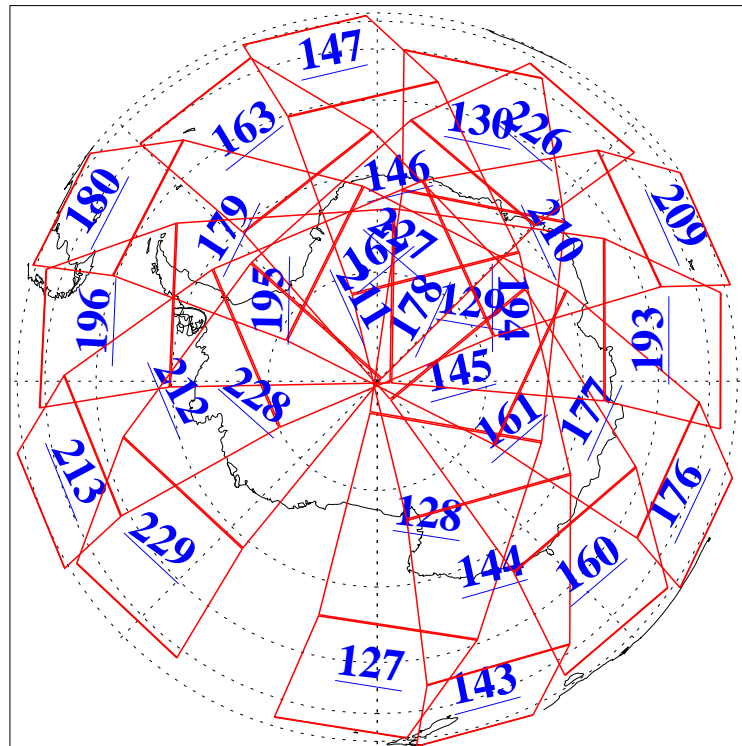

Legend: AMSU Available, HSB Available, AIRS Available