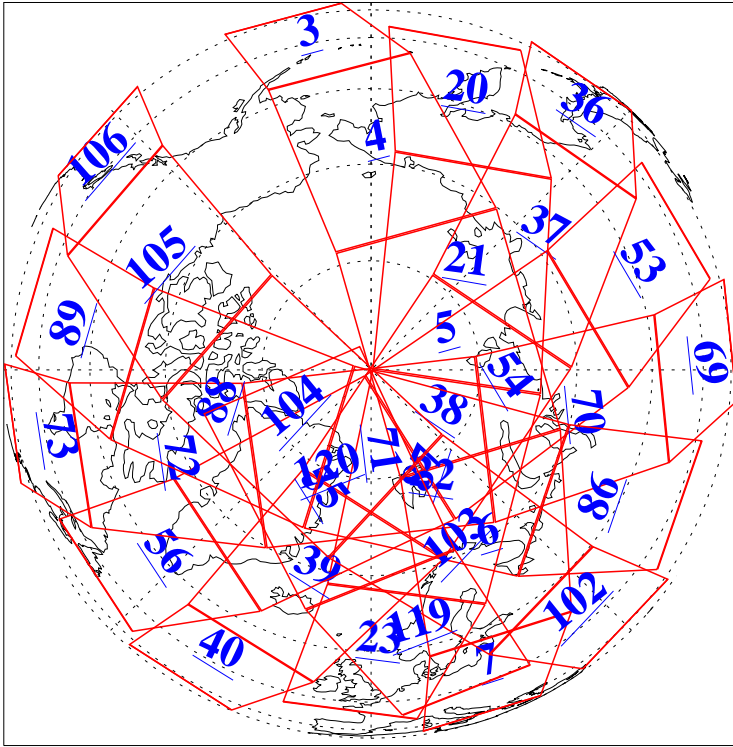

L1B Availability
 AMSU Granules: 240
 HSB Granules: 0
 AIRS Granules: 240

19 May 2020
 DoY 140
 Aqua Day 6590
 Granules: 1 to 120

Granules: 121 to 240

Legend: AMSU Available, *HSB Available*, *AIRS Available*

L1B Availability
 AMSU Granules: 240
 HSB Granules: 0
 AIRS Granules: 240

19 May 2020
 DoY 140
 Aqua Day 6590

Ascending Granules

Descending Granules

Legend: AMSU Available, HSB Available, AIRS Available

L1B Availability
 AMSU Granules: 240
 HSB Granules: 0
 AIRS Granules: 240

19 May 2020
 DoY 140
 Aqua Day 6590

Northern Hemisphere Granules

Southern Hemisphere Granules

Legend: AMSU Available, HSB Available, AIRS Available