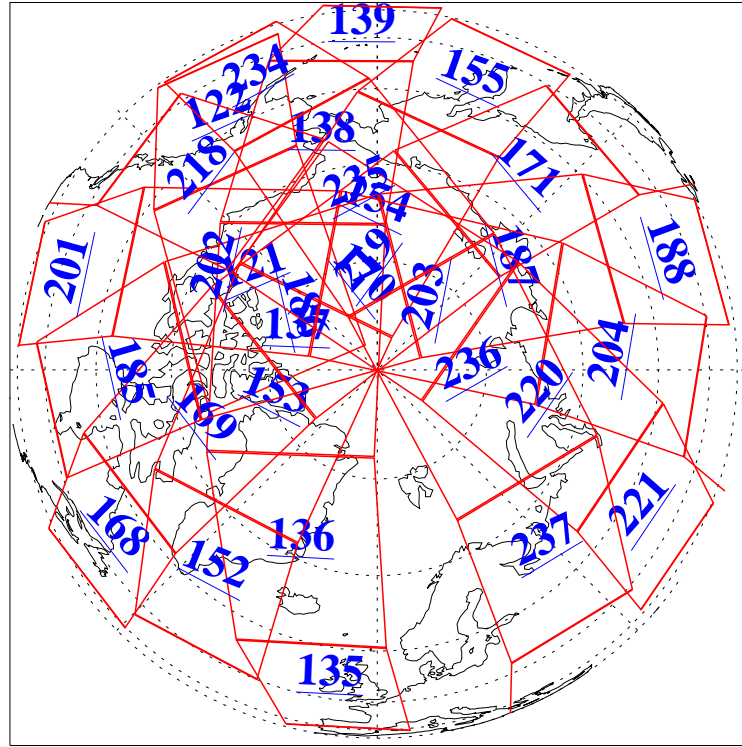

L1B Availability
 AMSU Granules: 240
 HSB Granules: 0
 AIRS Granules: 240

19 May 2020
 DoY 140
 Aqua Day 6590
 Granules: 1 to 120

Granules: 121 to 240

Legend: AMSU Available, *HSB Available*, *AIRS Available*

L1B Availability
 AMSU Granules: 240
 HSB Granules: 0
 AIRS Granules: 240

19 May 2020
 DoY 140
 Aqua Day 6590

Ascending Granules

Descending Granules

Legend: AMSU Available, HSB Available, AIRS Available

L1B Availability
 AMSU Granules: 240
 HSB Granules: 0
 AIRS Granules: 240

19 May 2020
 DoY 140
 Aqua Day 6590

Northern Hemisphere Granules

Southern Hemisphere Granules

Legend: AMSU Available, HSB Available, AIRS Available