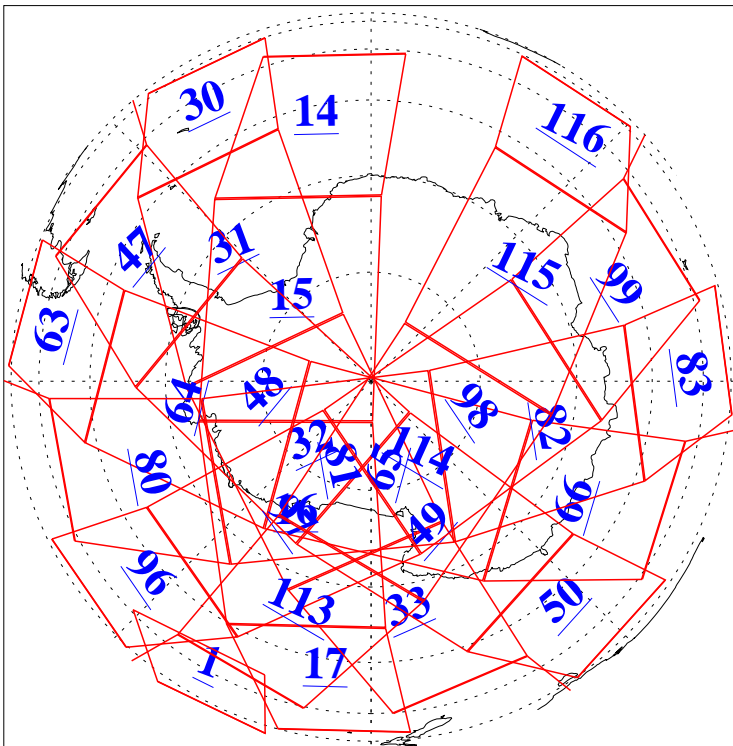

L1B Availability  
AMSU Granules: 239  
HSB Granules: 0  
AIRS Granules: 240

17 May 2020  
DoY 138  
Aqua Day 6588  
Granules: 1 to 120

Granules: 121 to 240

Legend: AMSU Available, *HSB Available*, *AIRS Available*

L1B Availability  
 AMSU Granules: 239  
 HSB Granules: 0  
 AIRS Granules: 240

17 May 2020  
 DoY 138  
 Aqua Day 6588

Ascending Granules

Descending Granules

Legend: AMSU Available, *HSB Available*, *AIRS Available*

L1B Availability  
 AMSU Granules: 239  
 HSB Granules: 0  
 AIRS Granules: 240

17 May 2020  
 DoY 138  
 Aqua Day 6588

Northern Hemisphere Granules

Southern Hemisphere Granules

Legend: AMSU Available, ~~HSB Available~~, **AIRS Available**