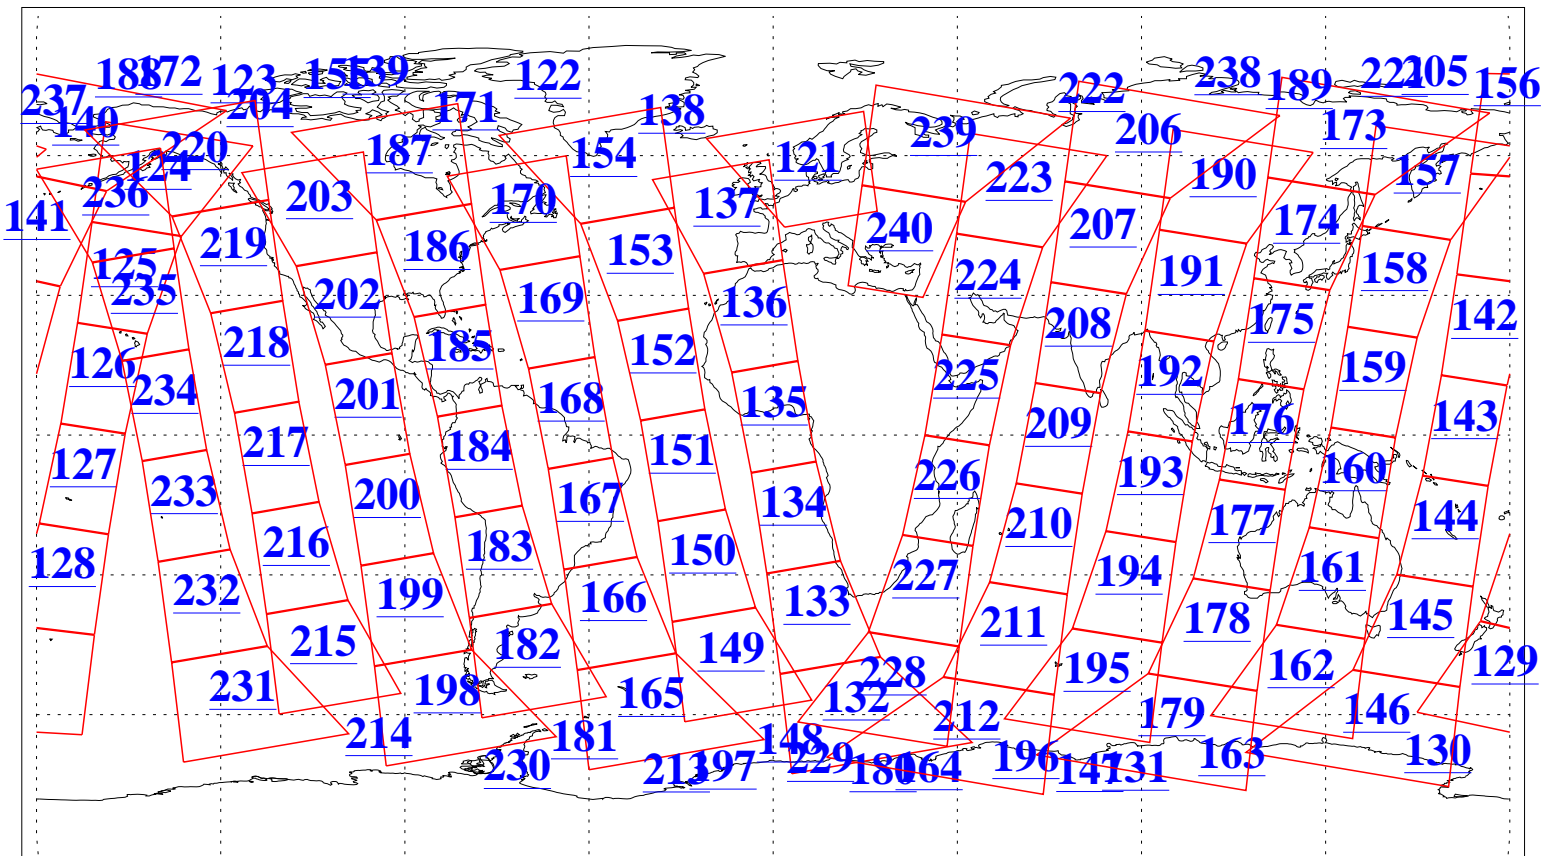

L1B Availability  
AMSU Granules: 239  
HSB Granules: 0  
AIRS Granules: 240

17 May 2020  
DoY 138  
Aqua Day 6588  
Granules: 1 to 120

Granules: 121 to 240

Legend: AMSU Available, *HSB Available*, *AIRS Available*

L1B Availability  
 AMSU Granules: 239  
 HSB Granules: 0  
 AIRS Granules: 240

17 May 2020  
 DoY 138  
 Aqua Day 6588

Ascending Granules

Descending Granules

Legend: AMSU Available, *HSB Available*, *AIRS Available*

L1B Availability  
 AMSU Granules: 239  
 HSB Granules: 0  
 AIRS Granules: 240

17 May 2020  
 DoY 138  
 Aqua Day 6588

Northern Hemisphere Granules

Southern Hemisphere Granules

Legend: AMSU Available, ~~HSB Available~~, **AIRS Available**