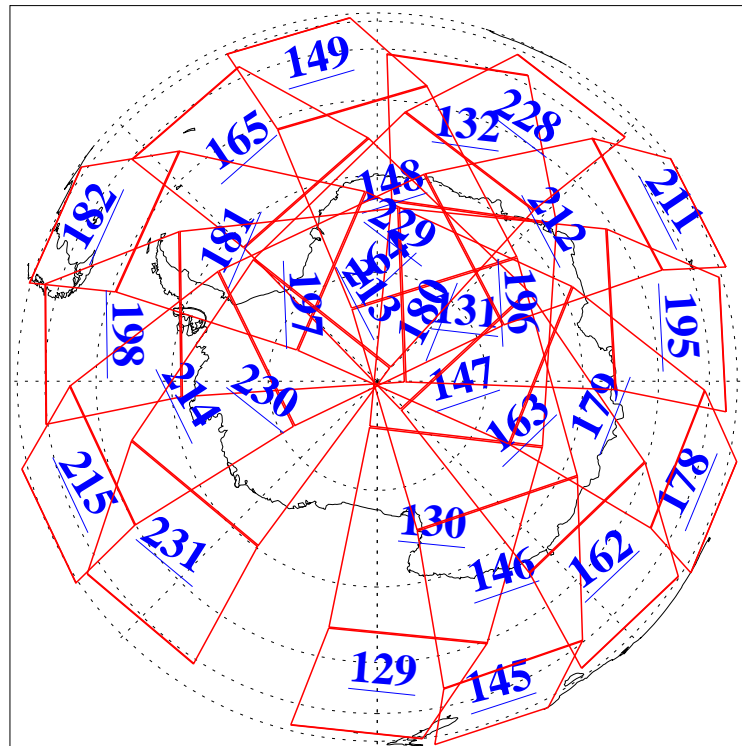

L1B Availability  
AMSU Granules: 239  
HSB Granules: 0  
AIRS Granules: 240

17 May 2020  
DoY 138  
Aqua Day 6588  
Granules: 1 to 120

Granules: 121 to 240

Legend: AMSU Available, *HSB Available*, *AIRS Available*

L1B Availability  
 AMSU Granules: 239  
 HSB Granules: 0  
 AIRS Granules: 240

17 May 2020  
 DoY 138  
 Aqua Day 6588

Ascending Granules

Descending Granules

Legend: AMSU Available, *HSB Available*, *AIRS Available*

L1B Availability  
 AMSU Granules: 239  
 HSB Granules: 0  
 AIRS Granules: 240

17 May 2020  
 DoY 138  
 Aqua Day 6588

Northern Hemisphere Granules

Southern Hemisphere Granules

Legend: AMSU Available, ~~HSB Available~~, **AIRS Available**