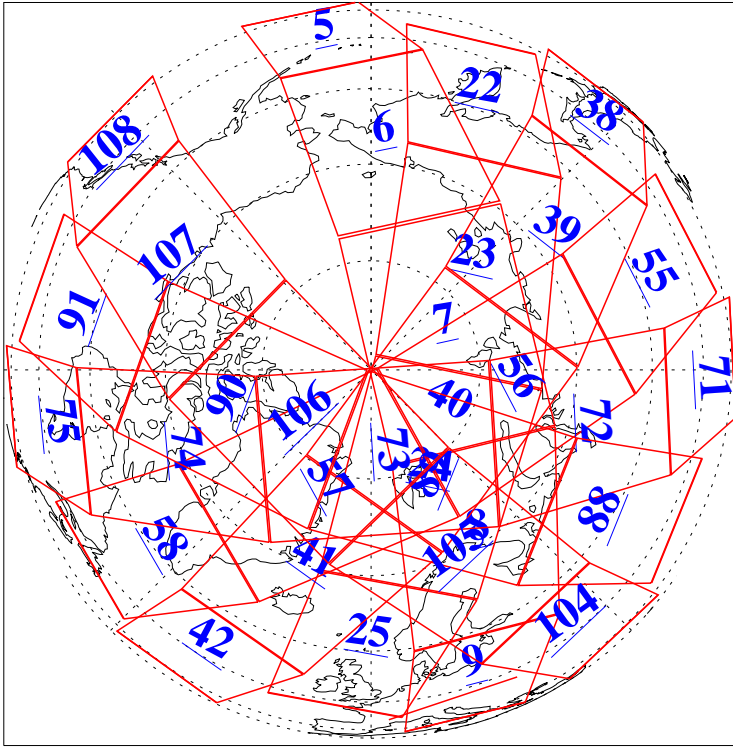

L1B Availability  
AMSU Granules: 239  
HSB Granules: 0  
AIRS Granules: 240

17 May 2020  
DoY 138  
Aqua Day 6588  
Granules: 1 to 120

Granules: 121 to 240

Legend: AMSU Available, *HSB Available*, *AIRS Available*

L1B Availability  
 AMSU Granules: 239  
 HSB Granules: 0  
 AIRS Granules: 240

17 May 2020  
 DoY 138  
 Aqua Day 6588

Ascending Granules

Descending Granules

Legend: AMSU Available, *HSB Available*, *AIRS Available*

L1B Availability  
 AMSU Granules: 239  
 HSB Granules: 0  
 AIRS Granules: 240

17 May 2020  
 DoY 138  
 Aqua Day 6588

Northern Hemisphere Granules

Southern Hemisphere Granules

Legend: AMSU Available, ~~HSB Available~~, **AIRS Available**