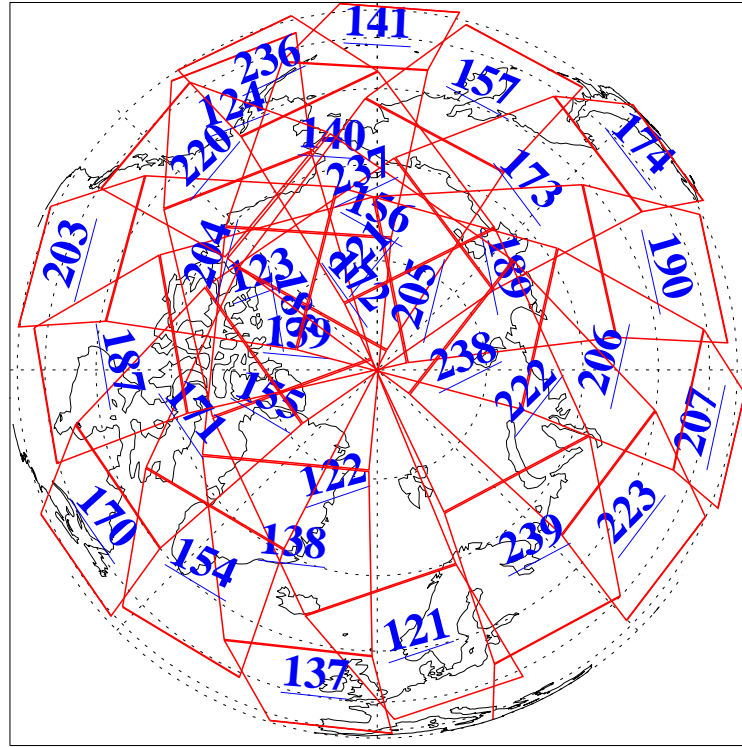

L1B Availability  
 AMSU Granules: 239  
 HSB Granules: 0  
 AIRS Granules: 240

17 May 2020  
 DoY 138  
 Aqua Day 6588

Ascending Granules

Descending Granules

Legend: AMSU Available, *HSB Available*, *AIRS Available*

L1B Availability  
 AMSU Granules: 239  
 HSB Granules: 0  
 AIRS Granules: 240

17 May 2020  
 DoY 138  
 Aqua Day 6588

Northern Hemisphere Granules

Southern Hemisphere Granules

Legend: AMSU Available, ~~HSB Available~~, **AIRS Available**