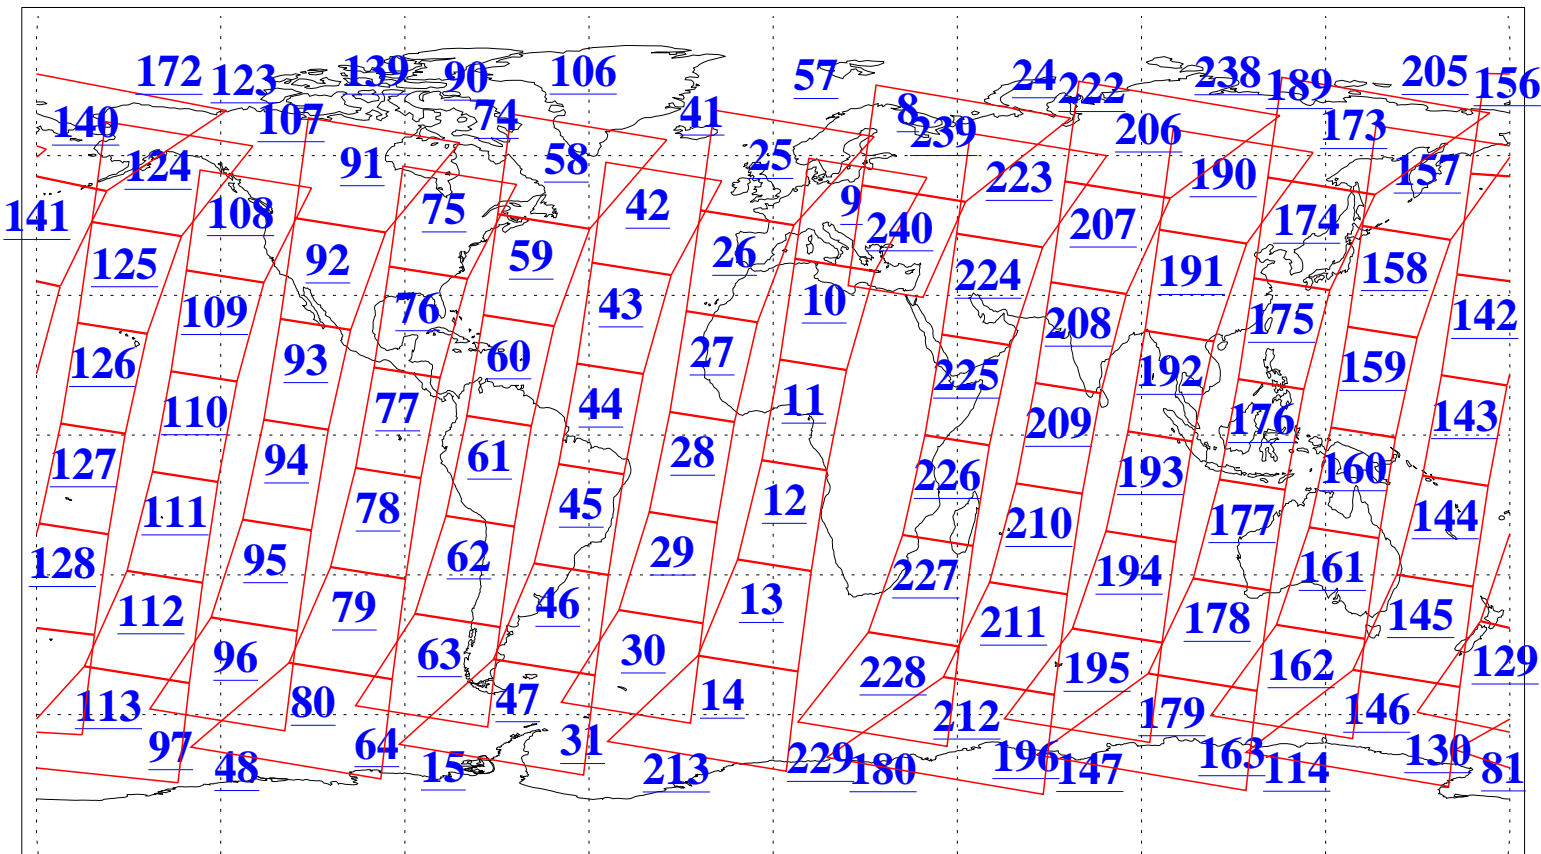

L1B Availability  
AMSU Granules: 239  
HSB Granules: 0  
AIRS Granules: 240

17 May 2020  
DoY 138  
Aqua Day 6588  
Granules: 1 to 120

Granules: 121 to 240

Legend: AMSU Available, *HSB Available*, *AIRS Available*

L1B Availability  
 AMSU Granules: 239  
 HSB Granules: 0  
 AIRS Granules: 240

17 May 2020  
 DoY 138  
 Aqua Day 6588

Ascending Granules

Descending Granules

Legend: AMSU Available, *HSB Available*, *AIRS Available*

L1B Availability  
 AMSU Granules: 239  
 HSB Granules: 0  
 AIRS Granules: 240

17 May 2020  
 DoY 138  
 Aqua Day 6588

Northern Hemisphere Granules

Southern Hemisphere Granules

Legend: AMSU Available, ~~HSB Available~~, **AIRS Available**