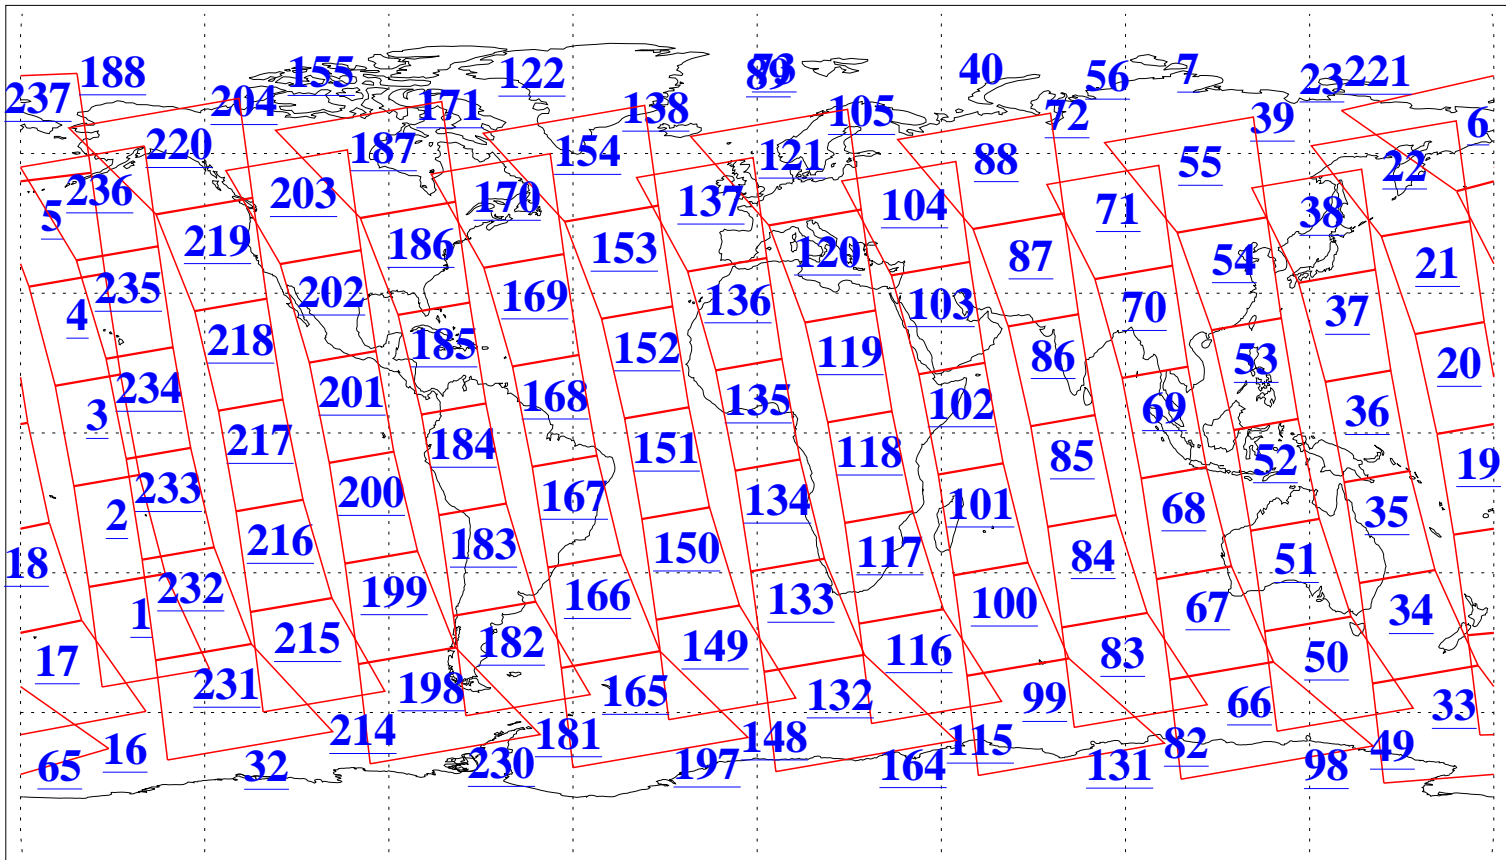

L1B Availability  
AMSU Granules: 239  
HSB Granules: 0  
AIRS Granules: 240

17 May 2020  
DoY 138  
Aqua Day 6588  
Granules: 1 to 120

Granules: 121 to 240

Legend: AMSU Available, *HSB Available*, *AIRS Available*

L1B Availability  
 AMSU Granules: 239  
 HSB Granules: 0  
 AIRS Granules: 240

17 May 2020  
 DoY 138  
 Aqua Day 6588

Ascending Granules

Descending Granules

Legend: AMSU Available, *HSB Available*, *AIRS Available*

L1B Availability  
 AMSU Granules: 239  
 HSB Granules: 0  
 AIRS Granules: 240

17 May 2020  
 DoY 138  
 Aqua Day 6588

Northern Hemisphere Granules

Southern Hemisphere Granules

Legend: AMSU Available, ~~HSB Available~~, **AIRS Available**