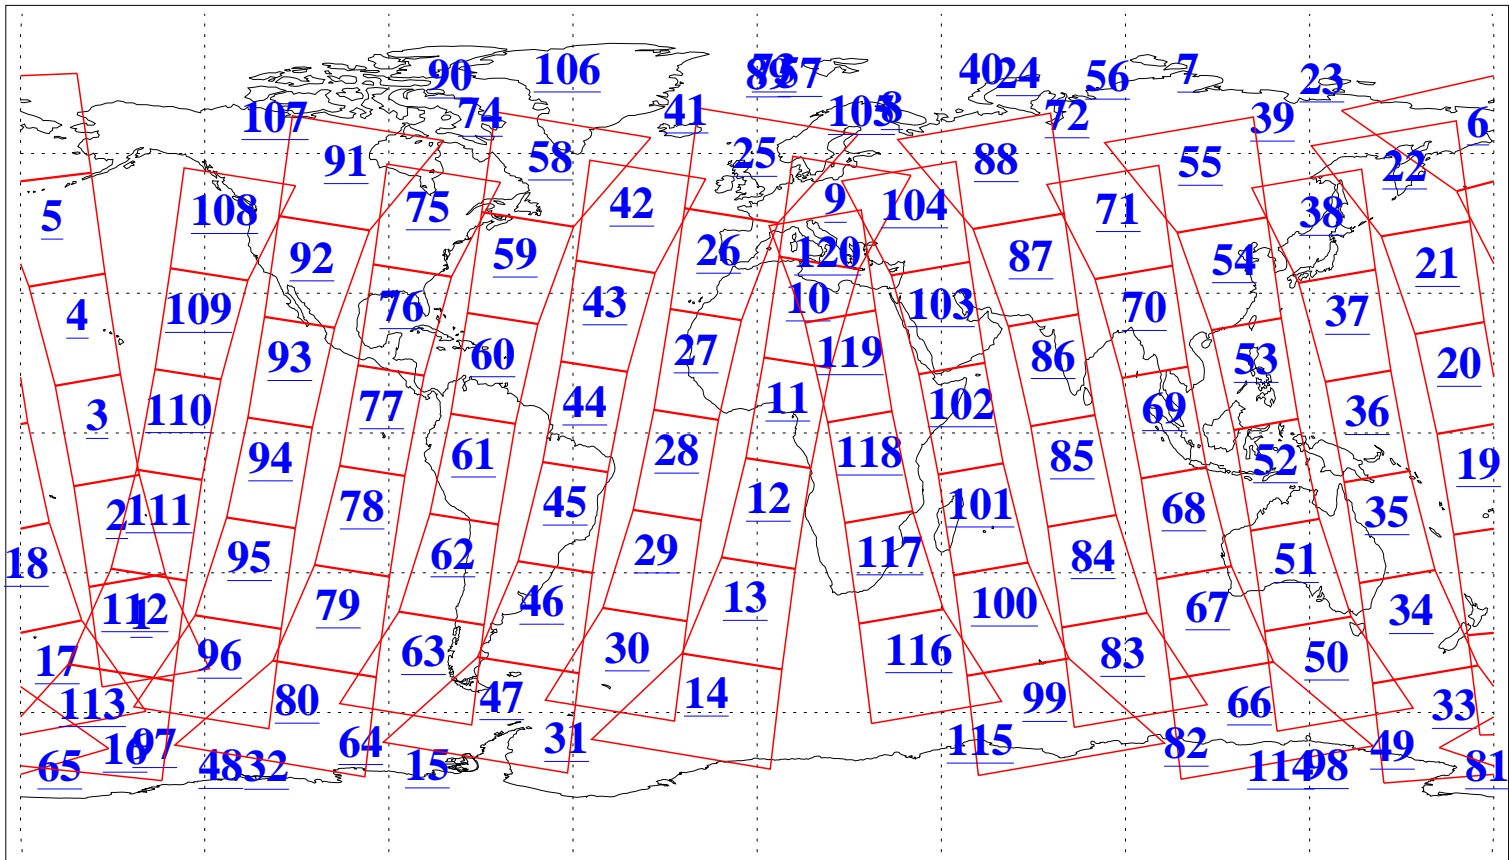

L1B Availability  
AMSU Granules: 239  
HSB Granules: 0  
AIRS Granules: 240

17 May 2020  
DoY 138  
Aqua Day 6588  
Granules: 1 to 120

Granules: 121 to 240

Legend: AMSU Available, *HSB Available*, *AIRS Available*

L1B Availability  
 AMSU Granules: 239  
 HSB Granules: 0  
 AIRS Granules: 240

17 May 2020  
 DoY 138  
 Aqua Day 6588

Ascending Granules

Descending Granules

Legend: AMSU Available, *HSB Available*, *AIRS Available*

L1B Availability  
 AMSU Granules: 239  
 HSB Granules: 0  
 AIRS Granules: 240

17 May 2020  
 DoY 138  
 Aqua Day 6588

Northern Hemisphere Granules

Southern Hemisphere Granules

Legend: AMSU Available, ~~HSB Available~~, **AIRS Available**