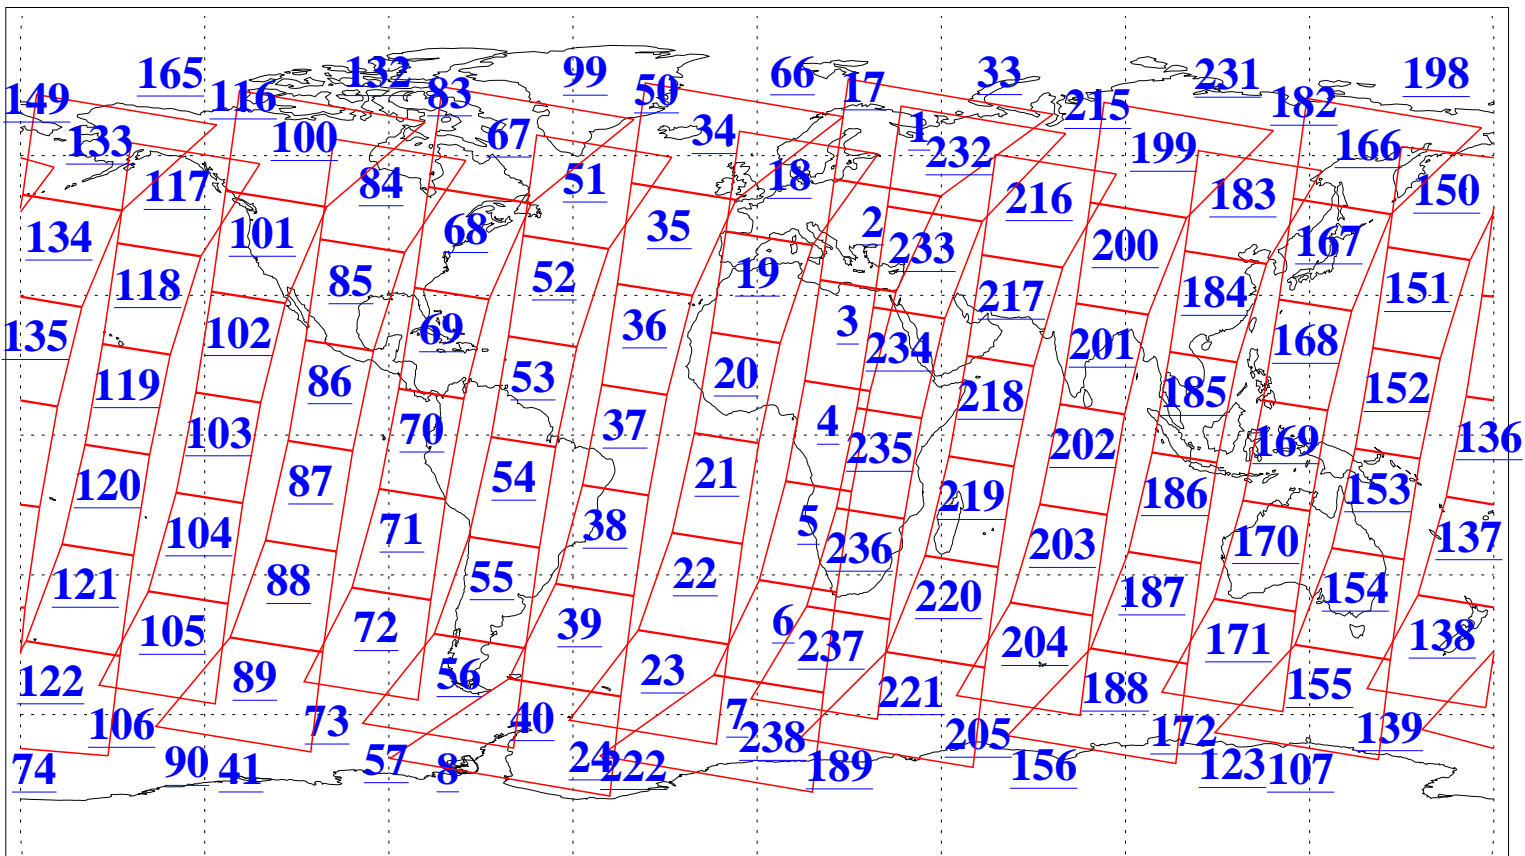

L1B Availability
 AMSU Granules: 240
 HSB Granules: 0
 AIRS Granules: 240

16 May 2020
 DoY 137
 Aqua Day 6587
 Granules: 1 to 120

Granules: 121 to 240

Legend: AMSU Available, *HSB Available*, *AIRS Available*

L1B Availability
 AMSU Granules: 240
 HSB Granules: 0
 AIRS Granules: 240

16 May 2020
 DoY 137
 Aqua Day 6587

Ascending Granules

Descending Granules

Legend: AMSU Available, *HSB Available*, *AIRS Available*

L1B Availability
 AMSU Granules: 240
 HSB Granules: 0
 AIRS Granules: 240

16 May 2020
 DoY 137
 Aqua Day 6587

Northern Hemisphere Granules

Southern Hemisphere Granules

Legend: AMSU Available, HSB Available, **AIRS Available**