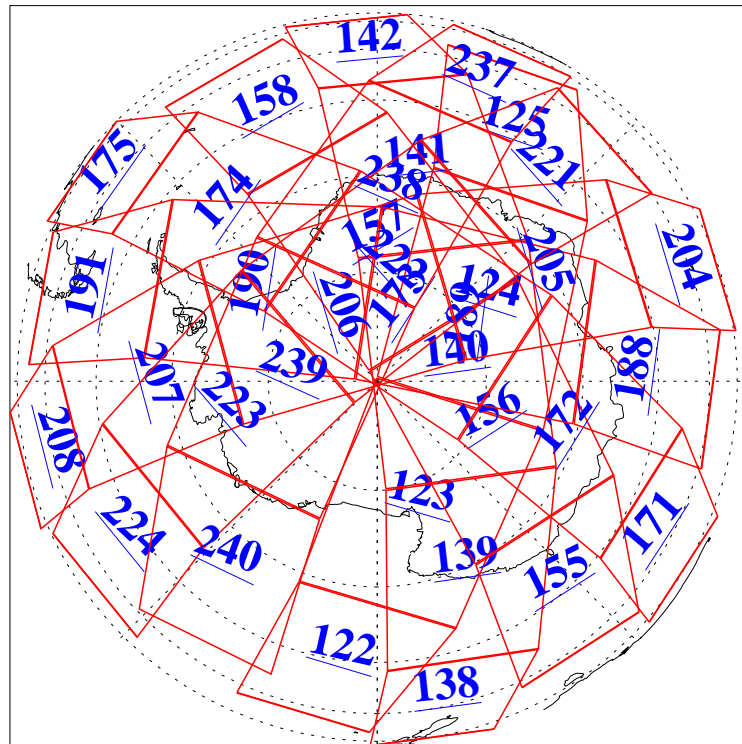

L1B Availability
 AMSU Granules: 240
 HSB Granules: 0
 AIRS Granules: 240

16 May 2020
 DoY 137
 Aqua Day 6587
 Granules: 1 to 120

Granules: 121 to 240

Legend: AMSU Available, *HSB Available*, *AIRS Available*

L1B Availability
 AMSU Granules: 240
 HSB Granules: 0
 AIRS Granules: 240

16 May 2020
 DoY 137
 Aqua Day 6587

Ascending Granules

Descending Granules

Legend: AMSU Available, *HSB Available*, *AIRS Available*

L1B Availability
 AMSU Granules: 240
 HSB Granules: 0
 AIRS Granules: 240

16 May 2020
 DoY 137
 Aqua Day 6587

Northern Hemisphere Granules

Southern Hemisphere Granules

Legend: AMSU Available, HSB Available, **AIRS Available**