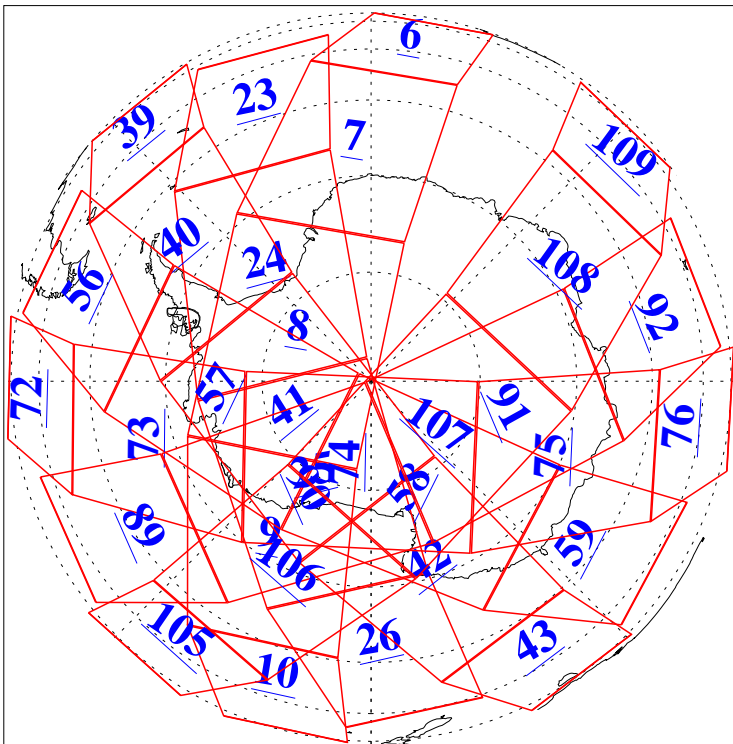

L1B Availability
 AMSU Granules: 240
 HSB Granules: 0
 AIRS Granules: 240

16 May 2020
 DoY 137
 Aqua Day 6587
 Granules: 1 to 120

Granules: 121 to 240

Legend: AMSU Available, *HSB Available*, *AIRS Available*

L1B Availability
 AMSU Granules: 240
 HSB Granules: 0
 AIRS Granules: 240

16 May 2020
 DoY 137
 Aqua Day 6587

Ascending Granules

Descending Granules

Legend: AMSU Available, *HSB Available*, *AIRS Available*

L1B Availability
 AMSU Granules: 240
 HSB Granules: 0
 AIRS Granules: 240

16 May 2020
 DoY 137
 Aqua Day 6587

Northern Hemisphere Granules

Southern Hemisphere Granules

Legend: AMSU Available, HSB Available, **AIRS Available**