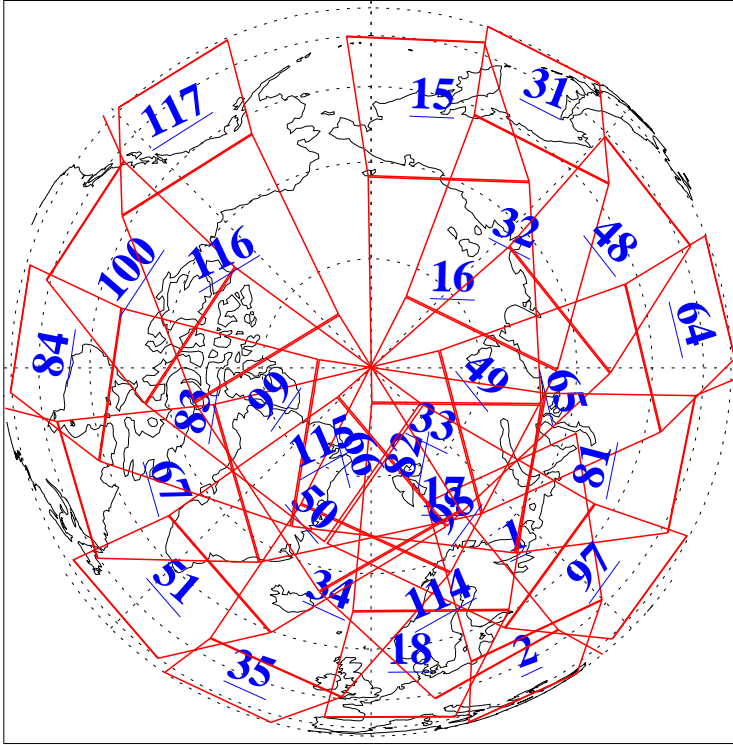

L1B Availability
 AMSU Granules: 240
 HSB Granules: 0
 AIRS Granules: 240

16 May 2020
 DoY 137
 Aqua Day 6587
 Granules: 1 to 120

Granules: 121 to 240

Legend: AMSU Available, *HSB Available*, *AIRS Available*

L1B Availability
 AMSU Granules: 240
 HSB Granules: 0
 AIRS Granules: 240

16 May 2020
 DoY 137
 Aqua Day 6587

Ascending Granules

Descending Granules

Legend: AMSU Available, *HSB Available*, *AIRS Available*

L1B Availability
 AMSU Granules: 240
 HSB Granules: 0
 AIRS Granules: 240

16 May 2020
 DoY 137
 Aqua Day 6587

Northern Hemisphere Granules

Southern Hemisphere Granules

Legend: AMSU Available, HSB Available, **AIRS Available**