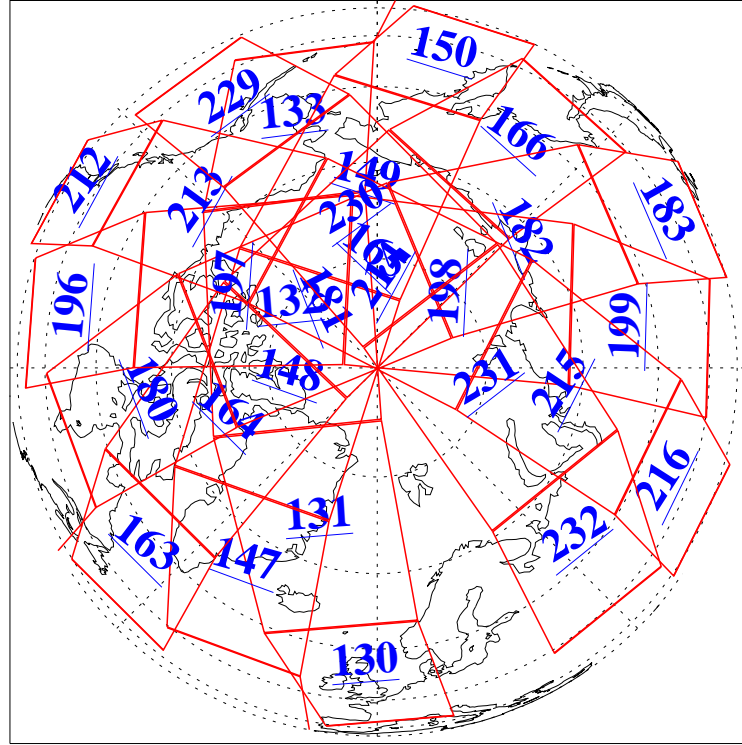

L1B Availability
 AMSU Granules: 240
 HSB Granules: 0
 AIRS Granules: 240

16 May 2020
 DoY 137
 Aqua Day 6587

Ascending Granules

Descending Granules

Legend: AMSU Available, *HSB Available*, *AIRS Available*

L1B Availability
 AMSU Granules: 240
 HSB Granules: 0
 AIRS Granules: 240

16 May 2020
 DoY 137
 Aqua Day 6587

Northern Hemisphere Granules

Southern Hemisphere Granules

Legend: AMSU Available, HSB Available, **AIRS Available**