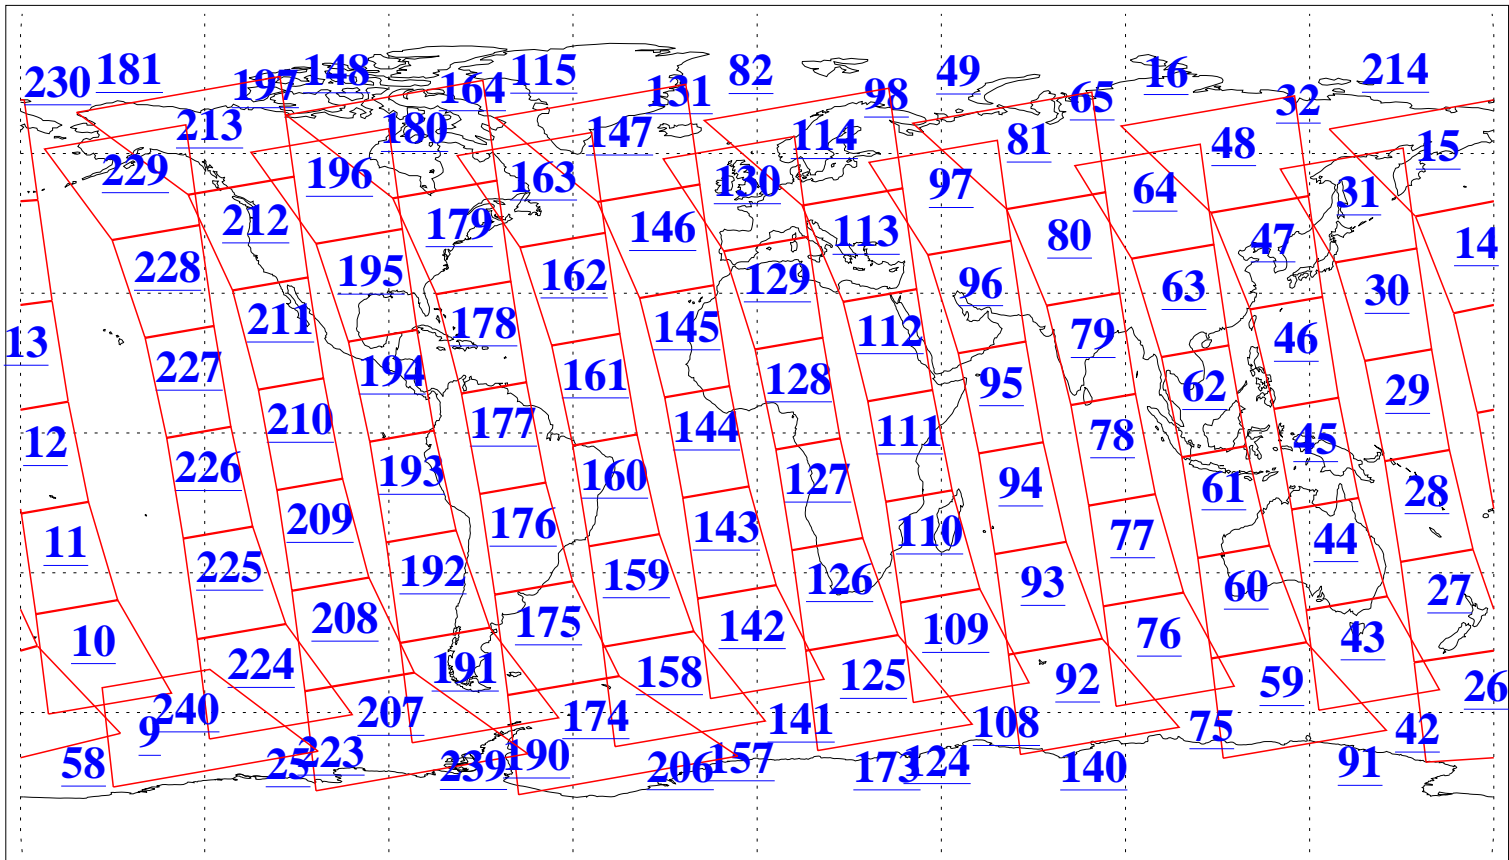

L1B Availability
 AMSU Granules: 240
 HSB Granules: 0
 AIRS Granules: 240

16 May 2020
 DoY 137
 Aqua Day 6587
 Granules: 1 to 120

Granules: 121 to 240

Legend: AMSU Available, *HSB Available*, *AIRS Available*

L1B Availability
 AMSU Granules: 240
 HSB Granules: 0
 AIRS Granules: 240

16 May 2020
 DoY 137
 Aqua Day 6587

Ascending Granules

Descending Granules

Legend: AMSU Available, *HSB Available*, *AIRS Available*

L1B Availability
 AMSU Granules: 240
 HSB Granules: 0
 AIRS Granules: 240

16 May 2020
 DoY 137
 Aqua Day 6587

Northern Hemisphere Granules

Southern Hemisphere Granules

Legend: AMSU Available, HSB Available, **AIRS Available**