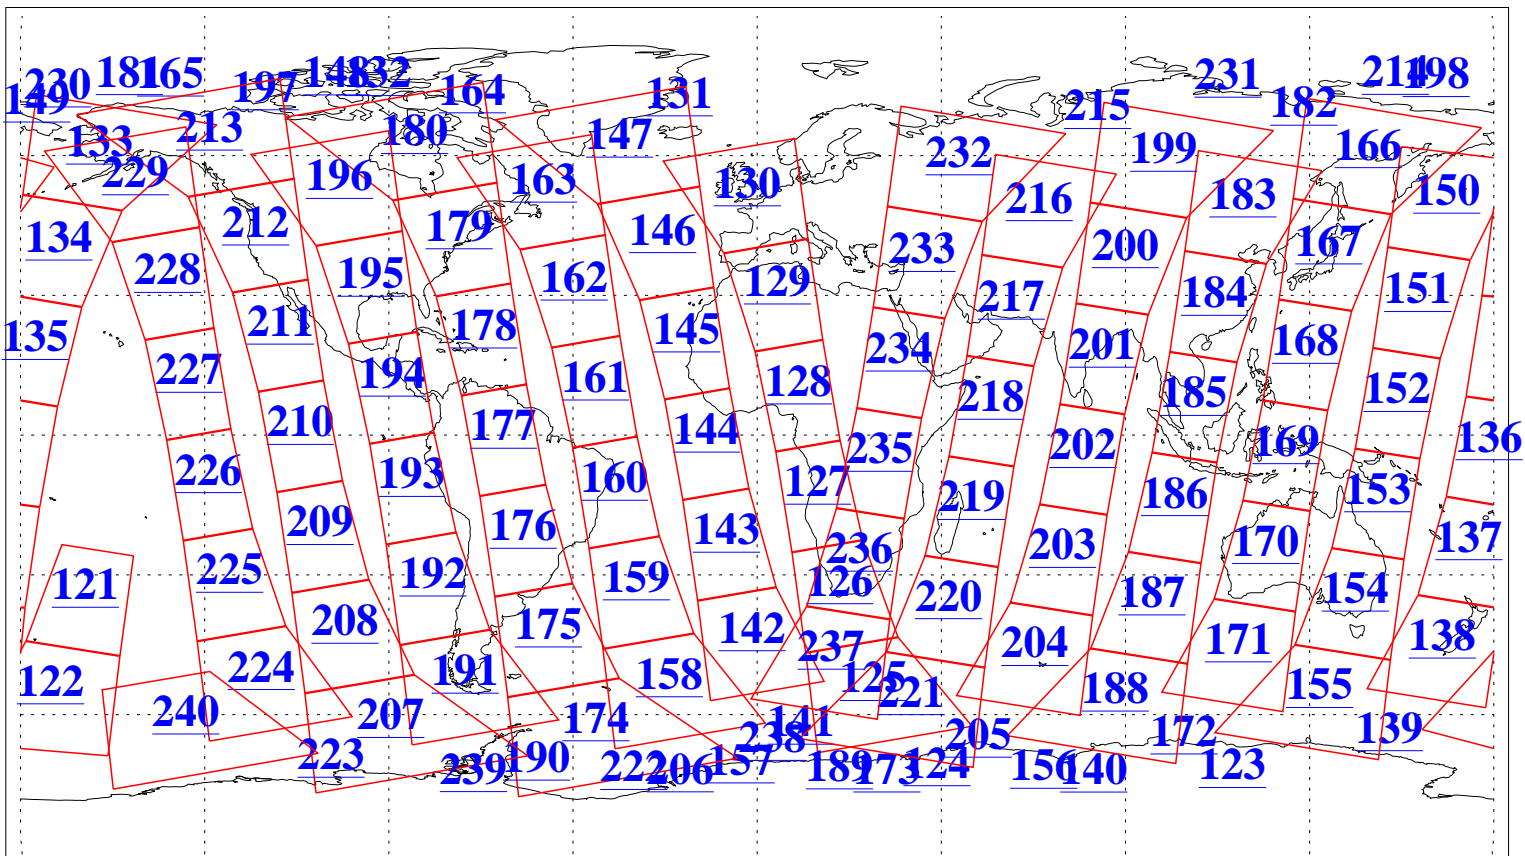

L1B Availability
 AMSU Granules: 240
 HSB Granules: 0
 AIRS Granules: 240

16 May 2020
 DoY 137
 Aqua Day 6587
 Granules: 1 to 120

Granules: 121 to 240

Legend: AMSU Available, *HSB Available*, *AIRS Available*

L1B Availability
 AMSU Granules: 240
 HSB Granules: 0
 AIRS Granules: 240

16 May 2020
 DoY 137
 Aqua Day 6587

Ascending Granules

Descending Granules

Legend: AMSU Available, *HSB Available*, *AIRS Available*

L1B Availability
 AMSU Granules: 240
 HSB Granules: 0
 AIRS Granules: 240

16 May 2020
 DoY 137
 Aqua Day 6587

Northern Hemisphere Granules

Southern Hemisphere Granules

Legend: AMSU Available, HSB Available, **AIRS Available**