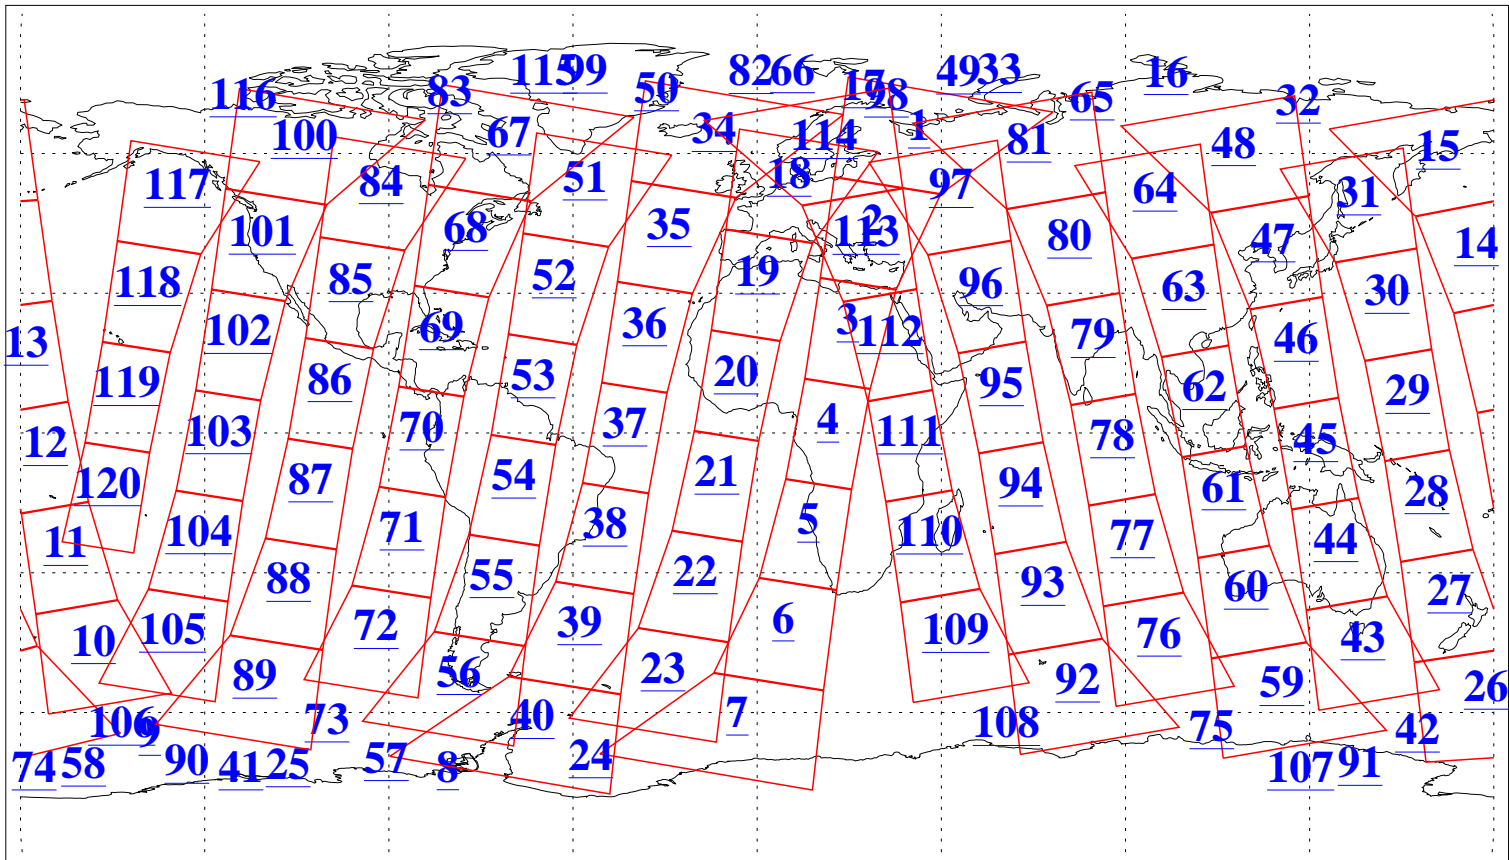

L1B Availability
 AMSU Granules: 240
 HSB Granules: 0
 AIRS Granules: 240

16 May 2020
 DoY 137
 Aqua Day 6587
 Granules: 1 to 120

Granules: 121 to 240

Legend: AMSU Available, *HSB Available*, *AIRS Available*

L1B Availability
 AMSU Granules: 240
 HSB Granules: 0
 AIRS Granules: 240

16 May 2020
 DoY 137
 Aqua Day 6587

Ascending Granules

Descending Granules

Legend: AMSU Available, *HSB Available*, *AIRS Available*

L1B Availability
 AMSU Granules: 240
 HSB Granules: 0
 AIRS Granules: 240

16 May 2020
 DoY 137
 Aqua Day 6587

Northern Hemisphere Granules

Southern Hemisphere Granules

Legend: AMSU Available, HSB Available, **AIRS Available**