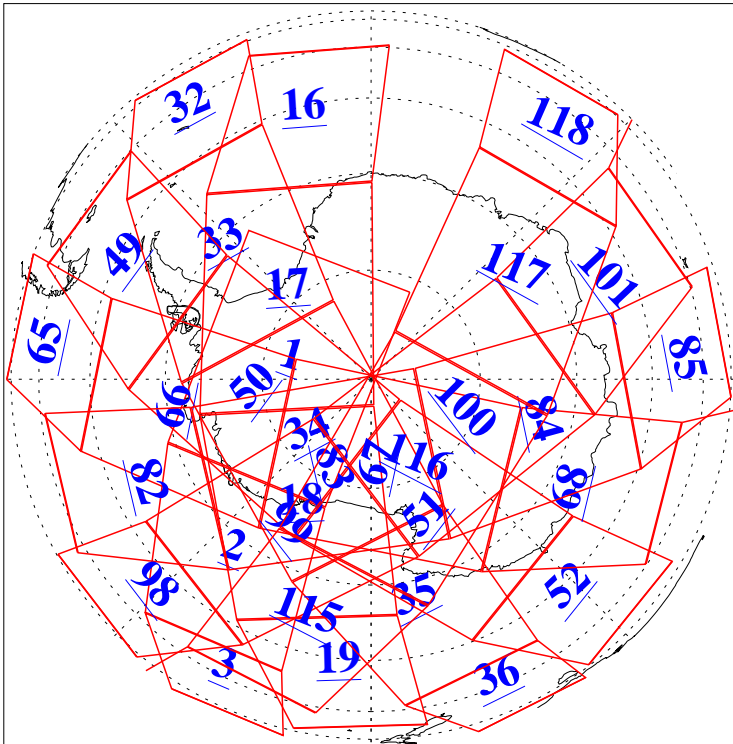

L1B Availability  
 AMSU Granules: 239  
 HSB Granules: 0  
 AIRS Granules: 240

15 May 2020  
 DoY 136  
 Aqua Day 6586  
 Granules: 1 to 120

Granules: 121 to 240

Legend: AMSU Available, HSB Available, AIRS Available

L1B Availability  
 AMSU Granules: 239  
 HSB Granules: 0  
 AIRS Granules: 240

15 May 2020  
 DoY 136  
 Aqua Day 6586

Ascending Granules

Descending Granules

Legend: AMSU Available, *HSB Available*, *AIRS Available*

L1B Availability  
 AMSU Granules: 239  
 HSB Granules: 0  
 AIRS Granules: 240

15 May 2020  
 DoY 136  
 Aqua Day 6586

Northern Hemisphere Granules

Southern Hemisphere Granules

Legend: AMSU Available, HSB Available, **AIRS Available**