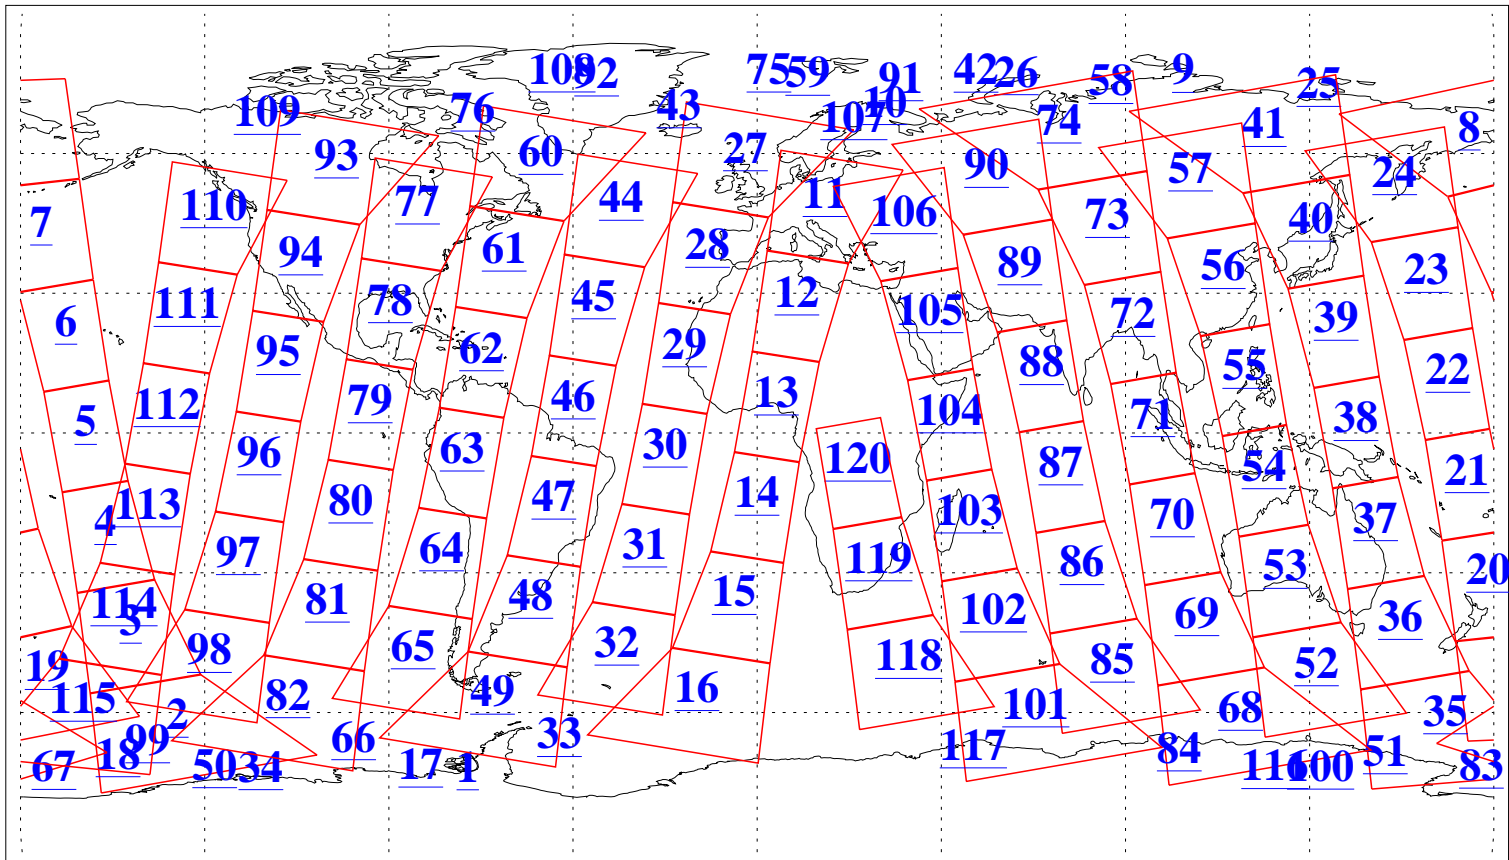

L1B Availability  
 AMSU Granules: 239  
 HSB Granules: 0  
 AIRS Granules: 240

15 May 2020  
 DoY 136  
 Aqua Day 6586  
 Granules: 1 to 120

Granules: 121 to 240

Legend: AMSU Available, HSB Available, AIRS Available

L1B Availability  
 AMSU Granules: 239  
 HSB Granules: 0  
 AIRS Granules: 240

15 May 2020  
 DoY 136  
 Aqua Day 6586

Ascending Granules

Descending Granules

Legend: AMSU Available, *HSB Available*, *AIRS Available*

L1B Availability  
 AMSU Granules: 239  
 HSB Granules: 0  
 AIRS Granules: 240

15 May 2020  
 DoY 136  
 Aqua Day 6586

Northern Hemisphere Granules

Southern Hemisphere Granules

Legend: AMSU Available, HSB Available, **AIRS Available**