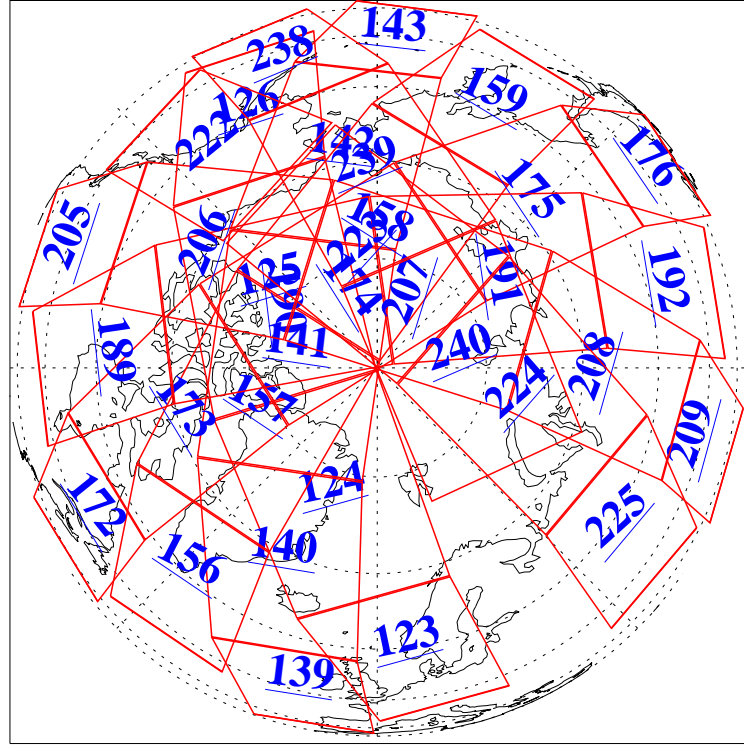

L1B Availability  
 AMSU Granules: 239  
 HSB Granules: 0  
 AIRS Granules: 240

15 May 2020  
 DoY 136  
 Aqua Day 6586  
 Granules: 1 to 120

Granules: 121 to 240

Legend: AMSU Available, HSB Available, AIRS Available

L1B Availability  
 AMSU Granules: 239  
 HSB Granules: 0  
 AIRS Granules: 240

15 May 2020  
 DoY 136  
 Aqua Day 6586

Ascending Granules

Descending Granules

Legend: AMSU Available, *HSB Available*, *AIRS Available*

L1B Availability  
 AMSU Granules: 239  
 HSB Granules: 0  
 AIRS Granules: 240

15 May 2020  
 DoY 136  
 Aqua Day 6586

Northern Hemisphere Granules

Southern Hemisphere Granules

Legend: AMSU Available, HSB Available, **AIRS Available**