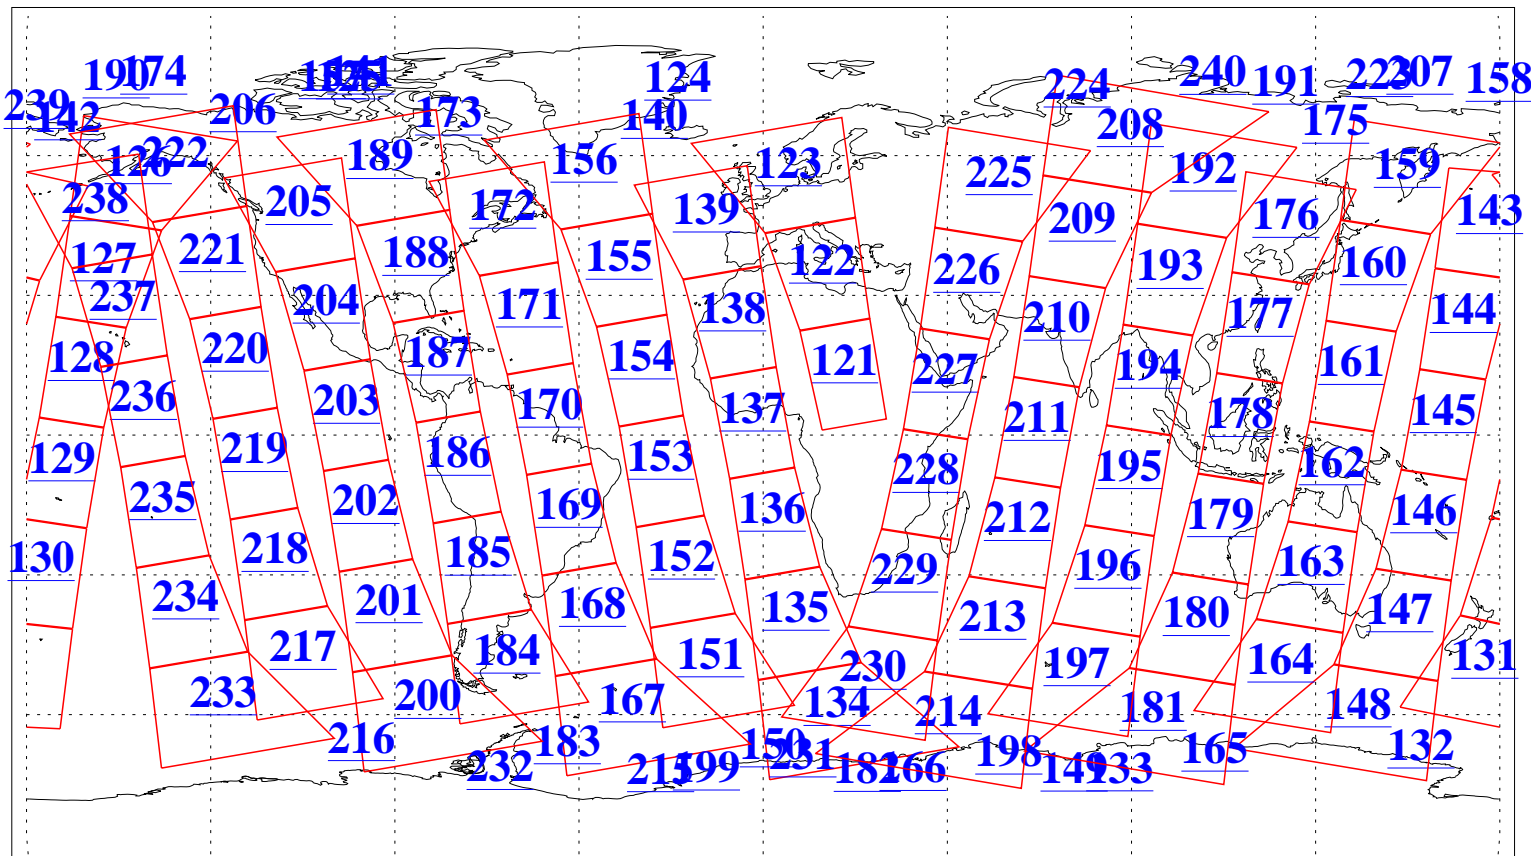

L1B Availability  
 AMSU Granules: 239  
 HSB Granules: 0  
 AIRS Granules: 240

15 May 2020  
 DoY 136  
 Aqua Day 6586  
 Granules: 1 to 120

Granules: 121 to 240

Legend: AMSU Available, HSB Available, AIRS Available

L1B Availability  
 AMSU Granules: 239  
 HSB Granules: 0  
 AIRS Granules: 240

15 May 2020  
 DoY 136  
 Aqua Day 6586

Ascending Granules

Descending Granules

Legend: AMSU Available, *HSB Available*, *AIRS Available*

L1B Availability  
 AMSU Granules: 239  
 HSB Granules: 0  
 AIRS Granules: 240

15 May 2020  
 DoY 136  
 Aqua Day 6586

Northern Hemisphere Granules

Southern Hemisphere Granules

Legend: AMSU Available, HSB Available, **AIRS Available**