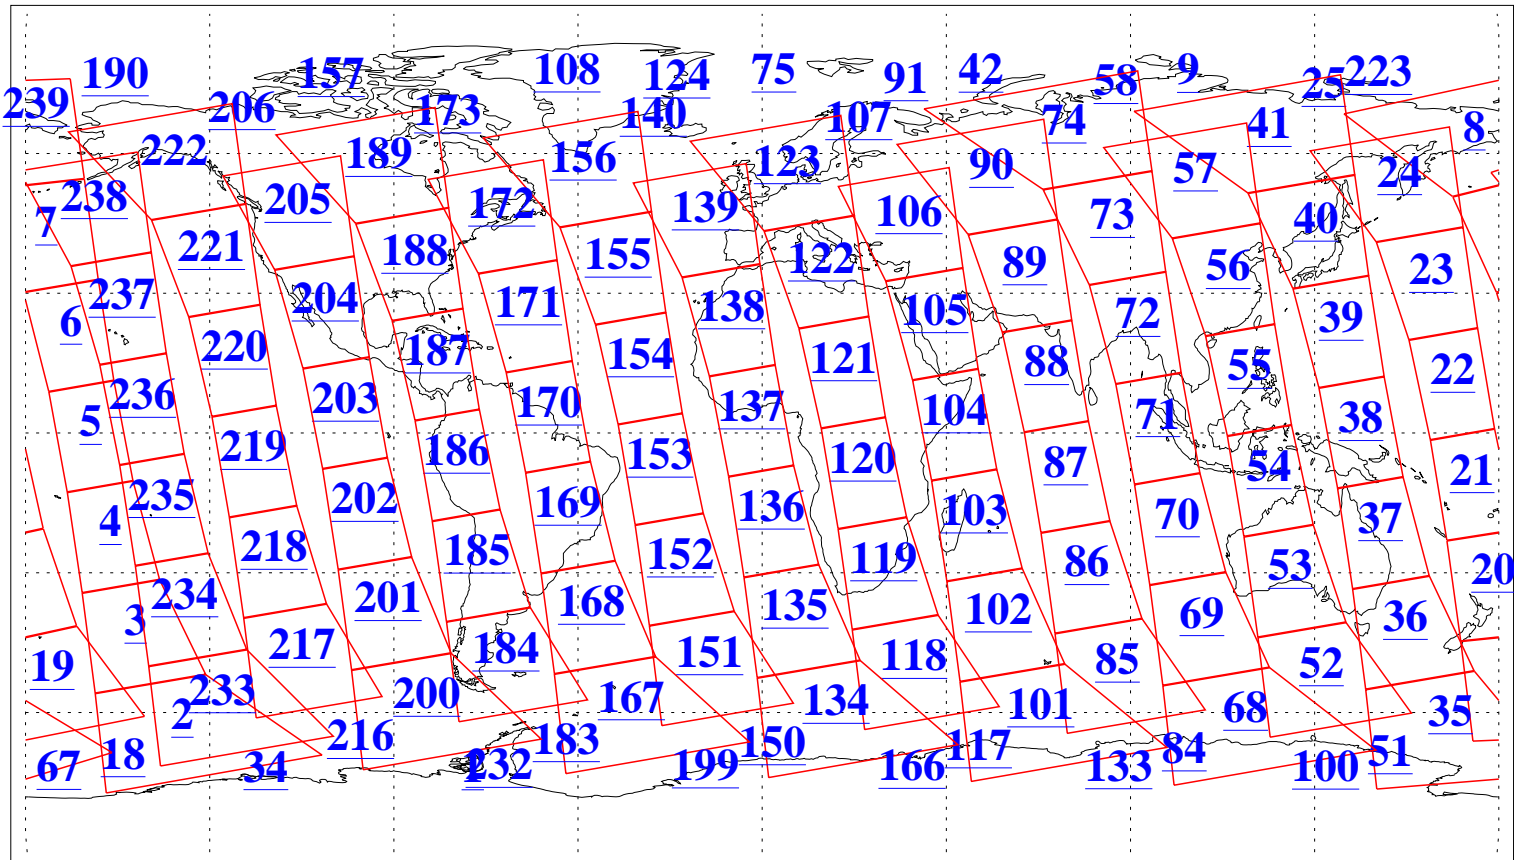

L1B Availability  
 AMSU Granules: 239  
 HSB Granules: 0  
 AIRS Granules: 240

15 May 2020  
 DoY 136  
 Aqua Day 6586  
 Granules: 1 to 120

Granules: 121 to 240

Legend: AMSU Available, HSB Available, AIRS Available

L1B Availability  
 AMSU Granules: 239  
 HSB Granules: 0  
 AIRS Granules: 240

15 May 2020  
 DoY 136  
 Aqua Day 6586

Ascending Granules

Descending Granules

Legend: AMSU Available, *HSB Available*, *AIRS Available*

L1B Availability  
 AMSU Granules: 239  
 HSB Granules: 0  
 AIRS Granules: 240

15 May 2020  
 DoY 136  
 Aqua Day 6586

Northern Hemisphere Granules

Southern Hemisphere Granules

Legend: AMSU Available, HSB Available, **AIRS Available**