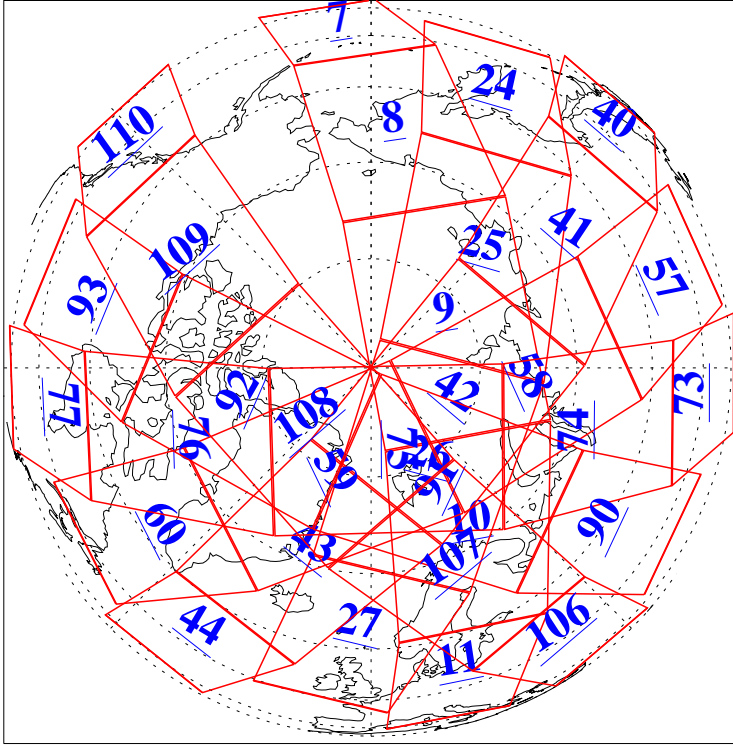

L1B Availability  
 AMSU Granules: 239  
 HSB Granules: 0  
 AIRS Granules: 240

15 May 2020  
 DoY 136  
 Aqua Day 6586  
 Granules: 1 to 120

Granules: 121 to 240

Legend: AMSU Available, HSB Available, AIRS Available

L1B Availability  
 AMSU Granules: 239  
 HSB Granules: 0  
 AIRS Granules: 240

15 May 2020  
 DoY 136  
 Aqua Day 6586

Ascending Granules

Descending Granules

Legend: AMSU Available, *HSB Available*, *AIRS Available*

L1B Availability  
 AMSU Granules: 239  
 HSB Granules: 0  
 AIRS Granules: 240

15 May 2020  
 DoY 136  
 Aqua Day 6586

Northern Hemisphere Granules

Southern Hemisphere Granules

Legend: AMSU Available, HSB Available, **AIRS Available**