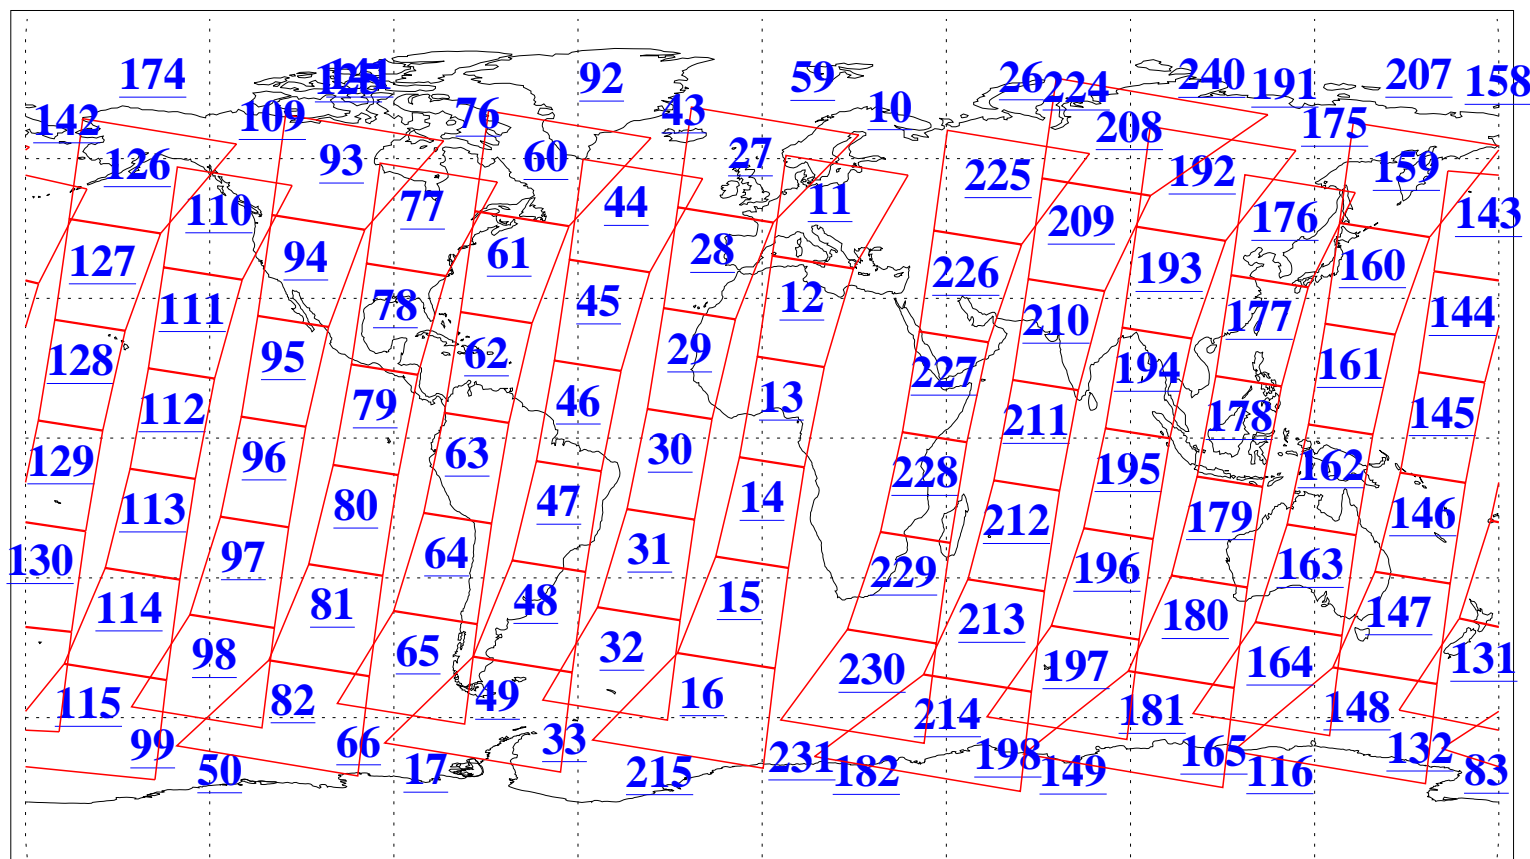

L1B Availability  
 AMSU Granules: 239  
 HSB Granules: 0  
 AIRS Granules: 240

15 May 2020  
 DoY 136  
 Aqua Day 6586  
 Granules: 1 to 120

Granules: 121 to 240

Legend: AMSU Available, HSB Available, AIRS Available

L1B Availability  
 AMSU Granules: 239  
 HSB Granules: 0  
 AIRS Granules: 240

15 May 2020  
 DoY 136  
 Aqua Day 6586

Ascending Granules

Descending Granules

Legend: AMSU Available, *HSB Available*, *AIRS Available*

L1B Availability  
 AMSU Granules: 239  
 HSB Granules: 0  
 AIRS Granules: 240

15 May 2020  
 DoY 136  
 Aqua Day 6586

Northern Hemisphere Granules

Southern Hemisphere Granules

Legend: AMSU Available, HSB Available, **AIRS Available**