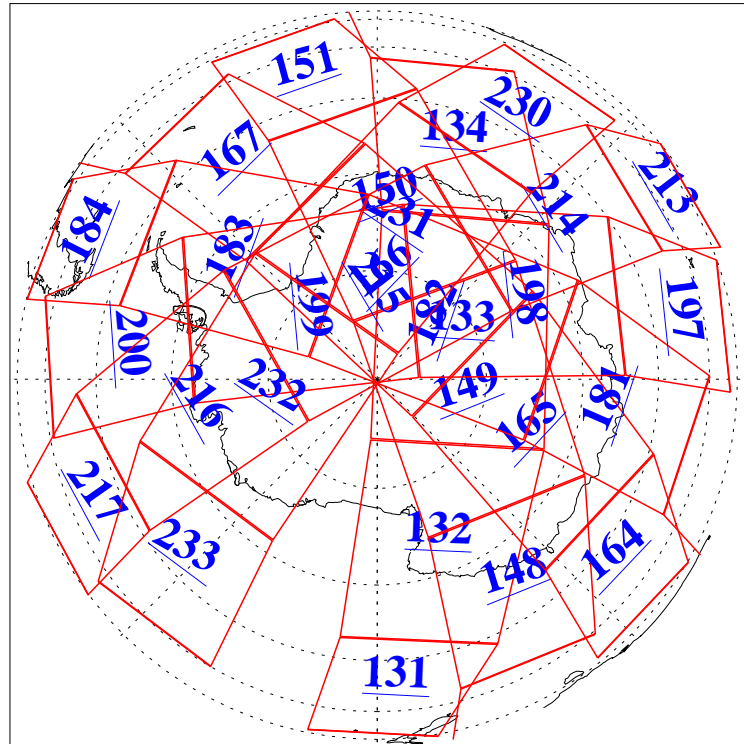

L1B Availability  
 AMSU Granules: 239  
 HSB Granules: 0  
 AIRS Granules: 240

15 May 2020  
 DoY 136  
 Aqua Day 6586  
 Granules: 1 to 120

Granules: 121 to 240

Legend: AMSU Available, HSB Available, AIRS Available

L1B Availability  
 AMSU Granules: 239  
 HSB Granules: 0  
 AIRS Granules: 240

15 May 2020  
 DoY 136  
 Aqua Day 6586

Ascending Granules

Descending Granules

Legend: AMSU Available, *HSB Available*, *AIRS Available*

L1B Availability  
 AMSU Granules: 239  
 HSB Granules: 0  
 AIRS Granules: 240

15 May 2020  
 DoY 136  
 Aqua Day 6586

Northern Hemisphere Granules

Southern Hemisphere Granules

Legend: AMSU Available, HSB Available, **AIRS Available**