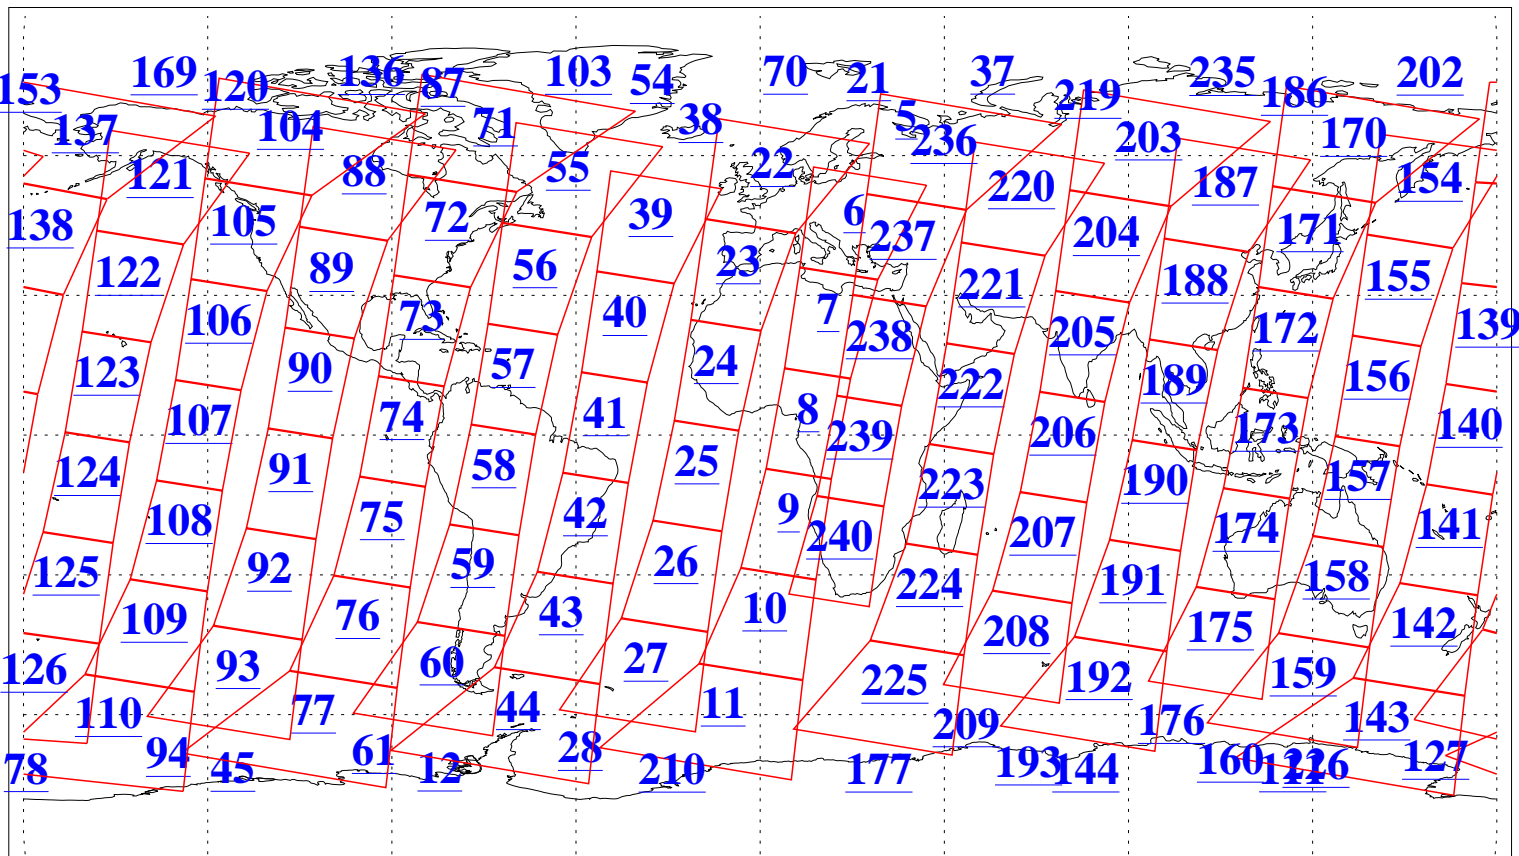

L1B Availability
AMSU Granules: 240
HSB Granules: 0
AIRS Granules: 240

12 May 2020
DoY 133
Aqua Day 6583
Granules: 1 to 120

Granules: 121 to 240

Legend: AMSU Available, *HSB Available*, *AIRS Available*

L1B Availability
AMSU Granules: 240
HSB Granules: 0
AIRS Granules: 240

12 May 2020
DoY 133
Aqua Day 6583

Ascending Granules

Descending Granules

Legend: AMSU Available, *HSB Available*, *AIRS Available*

L1B Availability
 AMSU Granules: 240
 HSB Granules: 0
 AIRS Granules: 240

12 May 2020
 DoY 133
 Aqua Day 6583

Northern Hemisphere Granules

Southern Hemisphere Granules

Legend: AMSU Available, HSB Available, AIRS Available