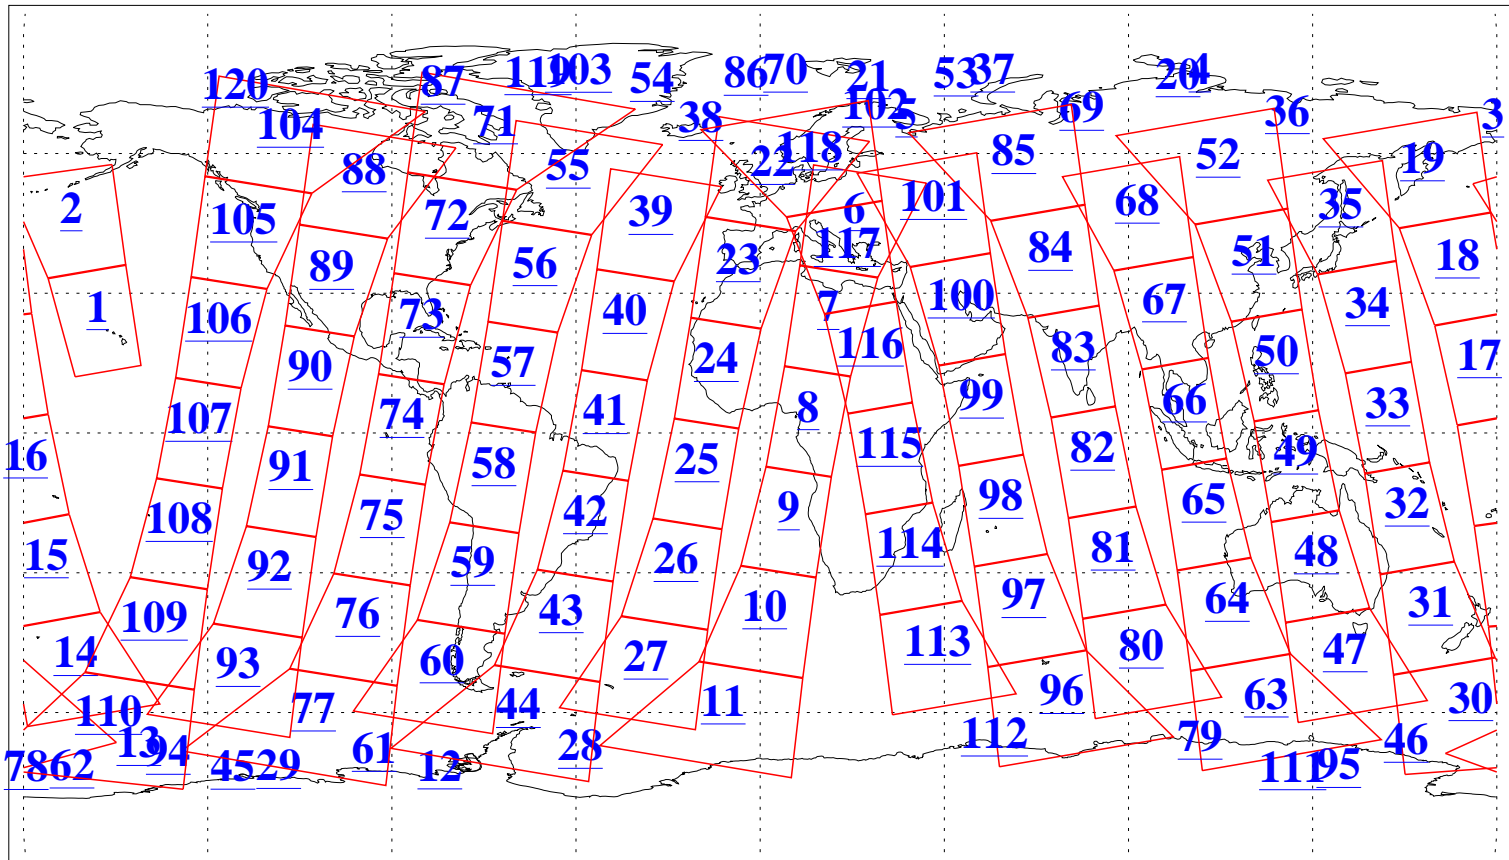

L1B Availability
AMSU Granules: 240
HSB Granules: 0
AIRS Granules: 240

12 May 2020
DoY 133
Aqua Day 6583
Granules: 1 to 120

Granules: 121 to 240

Legend: AMSU Available, *HSB Available*, *AIRS Available*

L1B Availability
AMSU Granules: 240
HSB Granules: 0
AIRS Granules: 240

12 May 2020
DoY 133
Aqua Day 6583

Ascending Granules

Descending Granules

Legend: AMSU Available, *HSB Available*, *AIRS Available*

L1B Availability
 AMSU Granules: 240
 HSB Granules: 0
 AIRS Granules: 240

12 May 2020
 DoY 133
 Aqua Day 6583

Northern Hemisphere Granules

Southern Hemisphere Granules

Legend: AMSU Available, HSB Available, AIRS Available