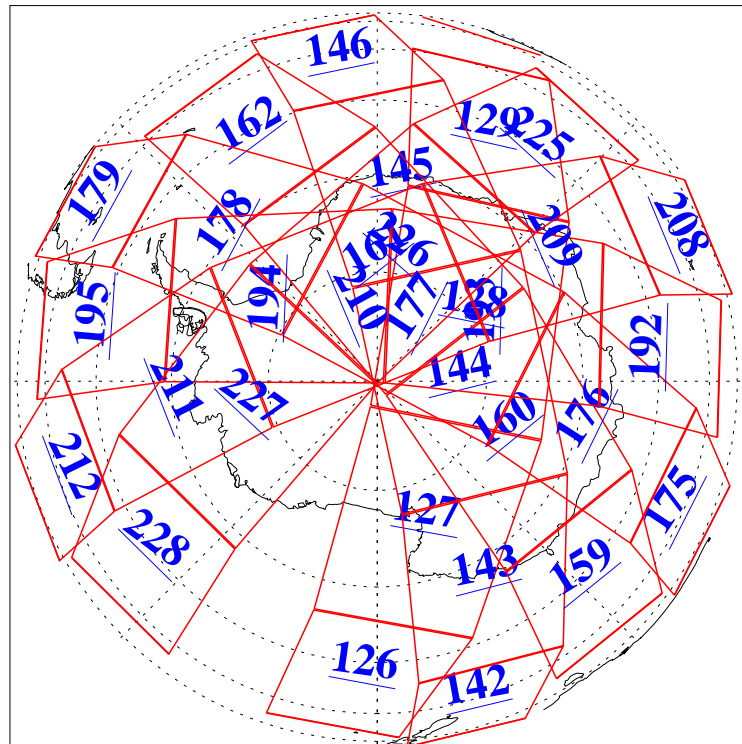

L1B Availability
AMSU Granules: 240
HSB Granules: 0
AIRS Granules: 240

12 May 2020
DoY 133
Aqua Day 6583
Granules: 1 to 120

Granules: 121 to 240

Legend: AMSU Available, *HSB Available*, *AIRS Available*

L1B Availability
AMSU Granules: 240
HSB Granules: 0
AIRS Granules: 240

12 May 2020
DoY 133
Aqua Day 6583

Ascending Granules

Descending Granules

Legend: AMSU Available, *HSB Available*, *AIRS Available*

L1B Availability
 AMSU Granules: 240
 HSB Granules: 0
 AIRS Granules: 240

12 May 2020
 DoY 133
 Aqua Day 6583

Northern Hemisphere Granules

Southern Hemisphere Granules

Legend: AMSU Available, HSB Available, AIRS Available