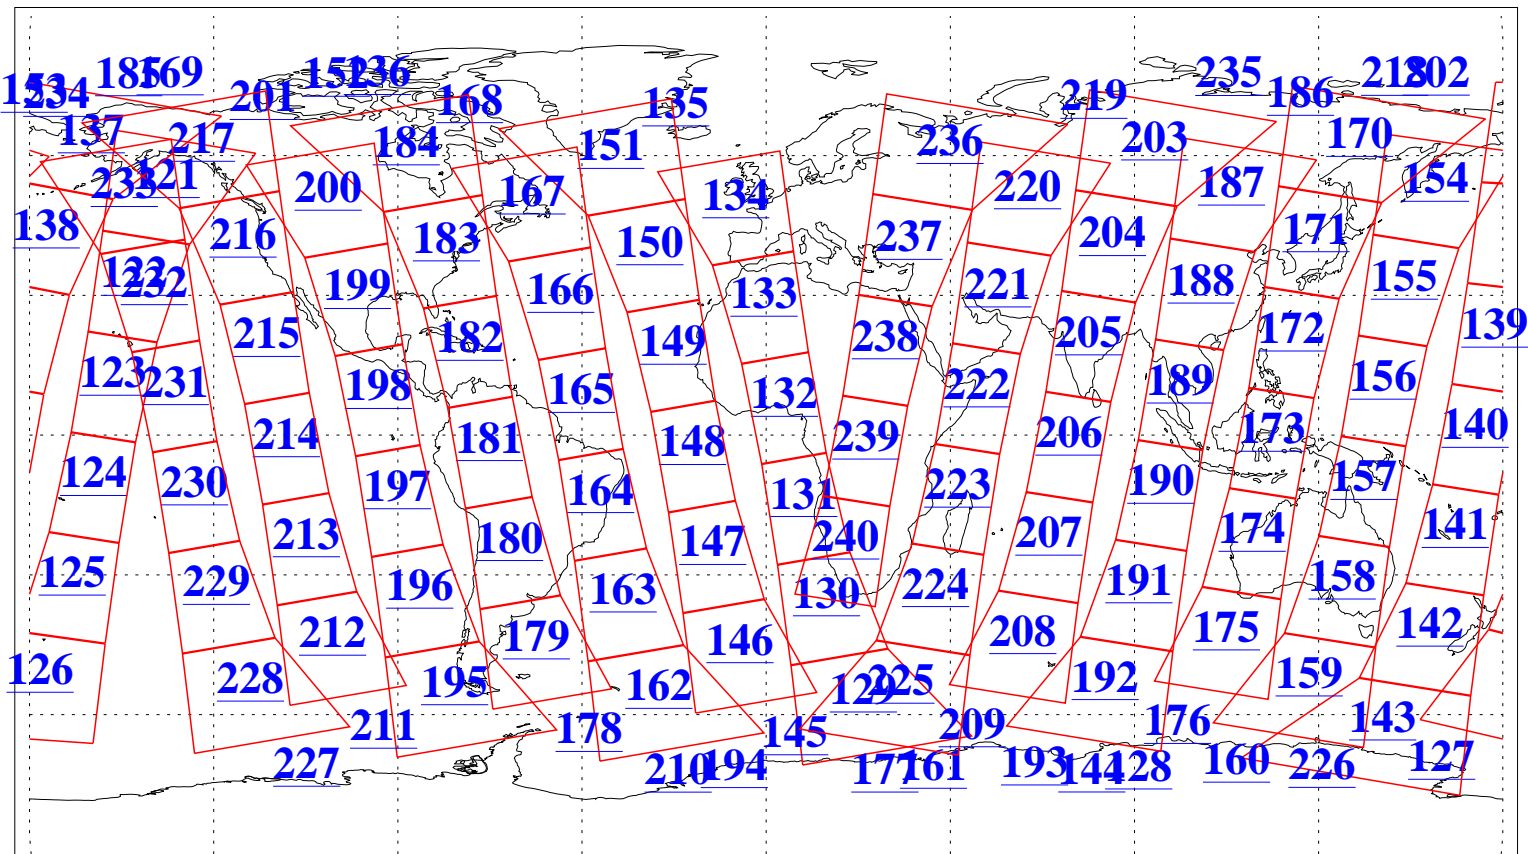

L1B Availability
AMSU Granules: 240
HSB Granules: 0
AIRS Granules: 240

12 May 2020
DoY 133
Aqua Day 6583
Granules: 1 to 120

Granules: 121 to 240

Legend: AMSU Available, *HSB Available*, *AIRS Available*

L1B Availability
AMSU Granules: 240
HSB Granules: 0
AIRS Granules: 240

12 May 2020
DoY 133
Aqua Day 6583

Ascending Granules

Descending Granules

Legend: AMSU Available, *HSB Available*, *AIRS Available*

L1B Availability
 AMSU Granules: 240
 HSB Granules: 0
 AIRS Granules: 240

12 May 2020
 DoY 133
 Aqua Day 6583

Northern Hemisphere Granules

Southern Hemisphere Granules

Legend: AMSU Available, HSB Available, AIRS Available