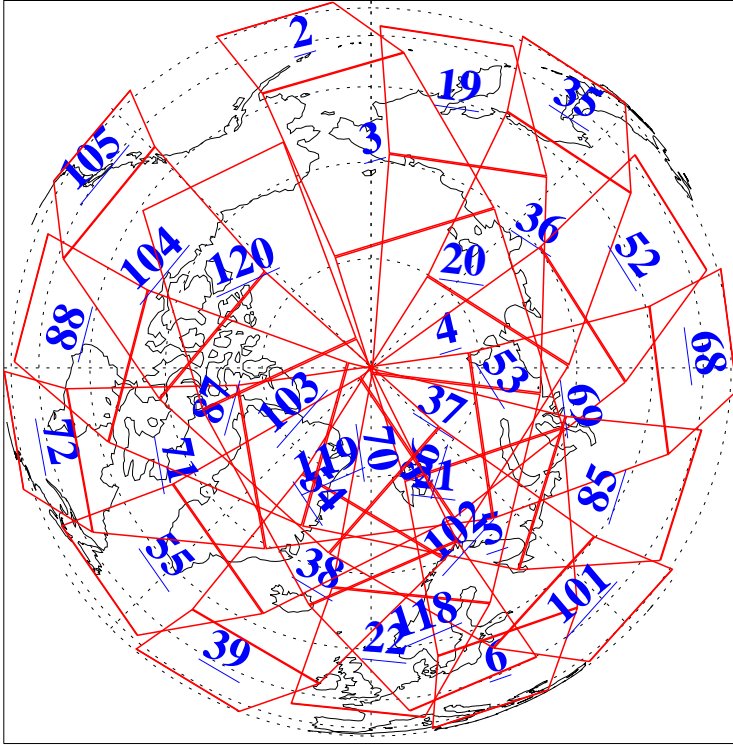

L1B Availability
AMSU Granules: 240
HSB Granules: 0
AIRS Granules: 240

12 May 2020
DoY 133
Aqua Day 6583
Granules: 1 to 120

Granules: 121 to 240

Legend: AMSU Available, *HSB Available*, *AIRS Available*

L1B Availability
AMSU Granules: 240
HSB Granules: 0
AIRS Granules: 240

12 May 2020
DoY 133
Aqua Day 6583

Ascending Granules

Descending Granules

Legend: AMSU Available, *HSB Available*, *AIRS Available*

L1B Availability
 AMSU Granules: 240
 HSB Granules: 0
 AIRS Granules: 240

12 May 2020
 DoY 133
 Aqua Day 6583

Northern Hemisphere Granules

Southern Hemisphere Granules

Legend: AMSU Available, HSB Available, AIRS Available