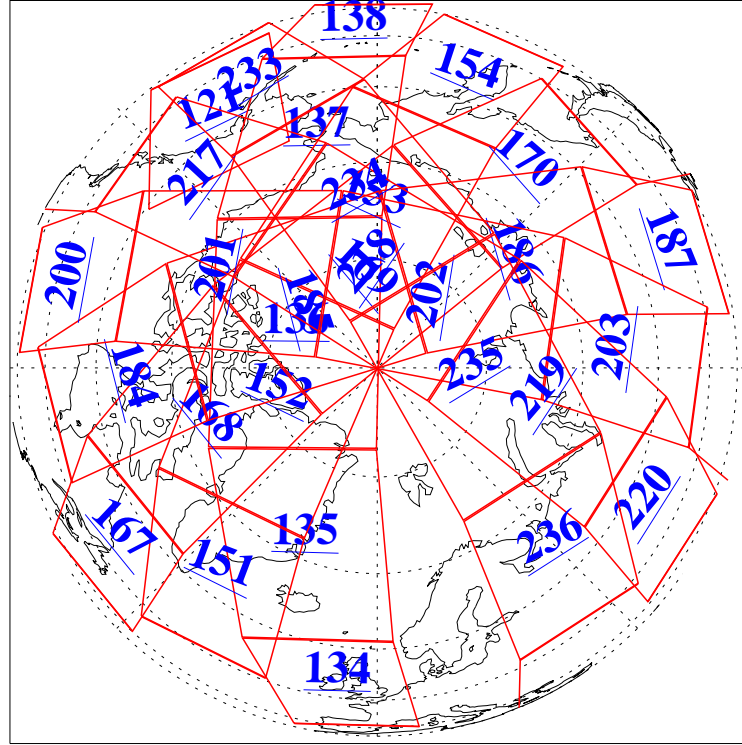

L1B Availability
AMSU Granules: 240
HSB Granules: 0
AIRS Granules: 240

12 May 2020
DoY 133
Aqua Day 6583
Granules: 1 to 120

Granules: 121 to 240

Legend: AMSU Available, *HSB Available*, *AIRS Available*

L1B Availability
AMSU Granules: 240
HSB Granules: 0
AIRS Granules: 240

12 May 2020
DoY 133
Aqua Day 6583

Ascending Granules

Descending Granules

Legend: AMSU Available, *HSB Available*, *AIRS Available*

L1B Availability
 AMSU Granules: 240
 HSB Granules: 0
 AIRS Granules: 240

12 May 2020
 DoY 133
 Aqua Day 6583

Northern Hemisphere Granules

Southern Hemisphere Granules

Legend: AMSU Available, HSB Available, AIRS Available