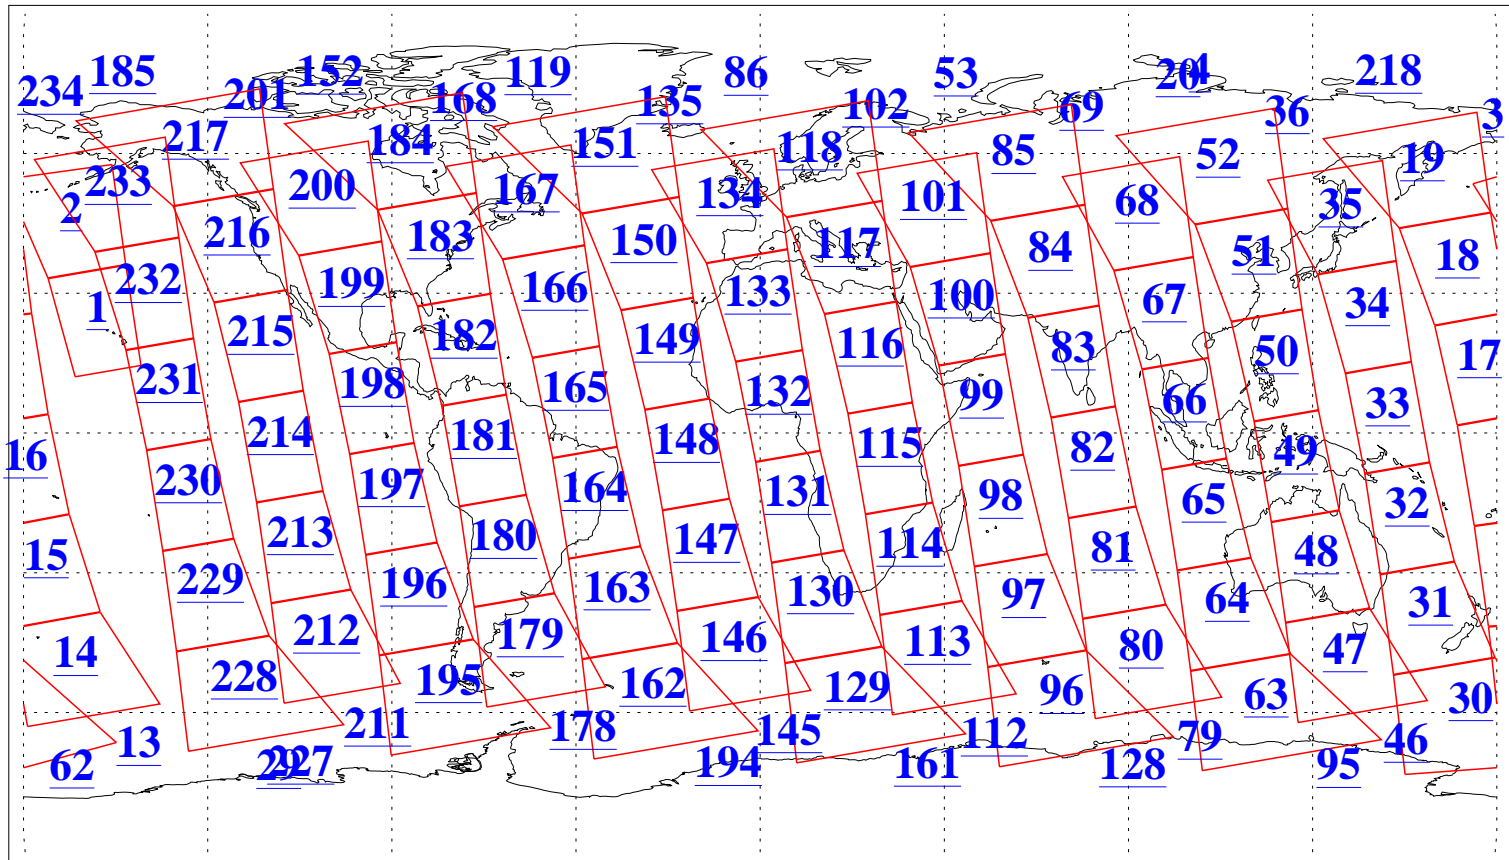

L1B Availability
AMSU Granules: 240
HSB Granules: 0
AIRS Granules: 240

12 May 2020
DoY 133
Aqua Day 6583
Granules: 1 to 120

Granules: 121 to 240

Legend: AMSU Available, *HSB Available*, *AIRS Available*

L1B Availability
AMSU Granules: 240
HSB Granules: 0
AIRS Granules: 240

12 May 2020
DoY 133
Aqua Day 6583

Ascending Granules

Descending Granules

Legend: AMSU Available, *HSB Available*, *AIRS Available*

L1B Availability
 AMSU Granules: 240
 HSB Granules: 0
 AIRS Granules: 240

12 May 2020
 DoY 133
 Aqua Day 6583

Northern Hemisphere Granules

Southern Hemisphere Granules

Legend: AMSU Available, HSB Available, AIRS Available