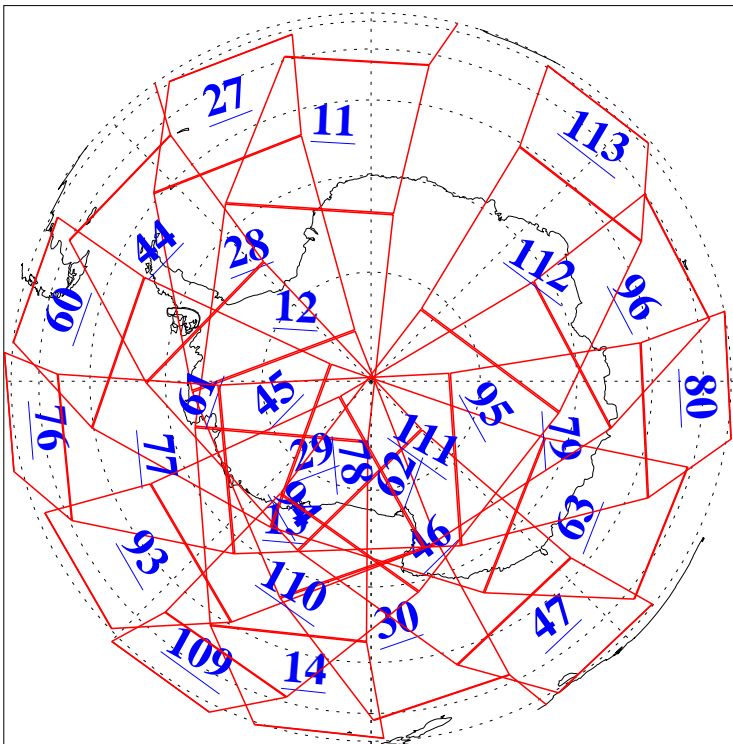

L1B Availability
AMSU Granules: 240
HSB Granules: 0
AIRS Granules: 240

12 May 2020
DoY 133
Aqua Day 6583
Granules: 1 to 120

Granules: 121 to 240

Legend: AMSU Available, *HSB Available*, *AIRS Available*

L1B Availability
AMSU Granules: 240
HSB Granules: 0
AIRS Granules: 240

12 May 2020
DoY 133
Aqua Day 6583

Ascending Granules

Descending Granules

Legend: AMSU Available, *HSB Available*, *AIRS Available*

L1B Availability
 AMSU Granules: 240
 HSB Granules: 0
 AIRS Granules: 240

12 May 2020
 DoY 133
 Aqua Day 6583

Northern Hemisphere Granules

Southern Hemisphere Granules

Legend: AMSU Available, HSB Available, AIRS Available