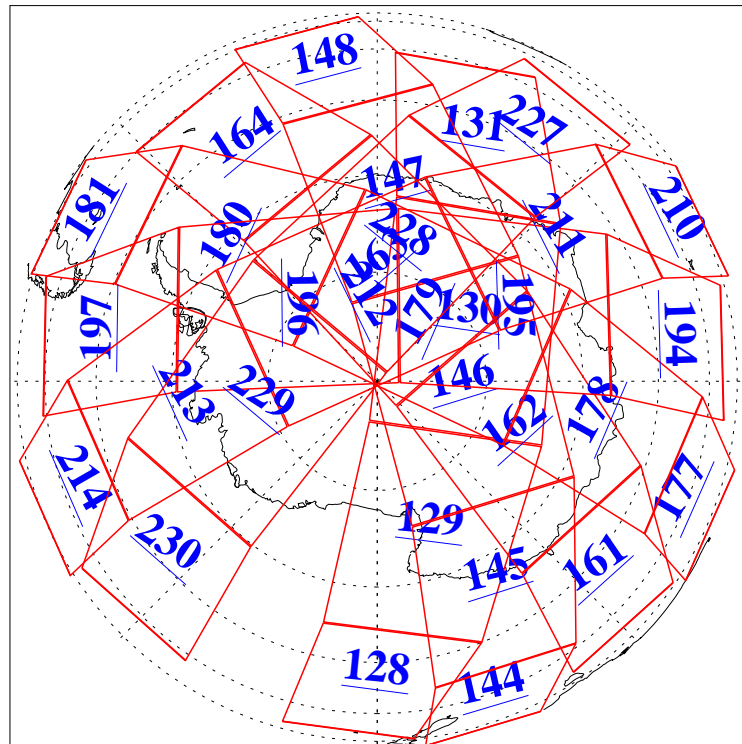

L1B Availability
AMSU Granules: 240
HSB Granules: 0
AIRS Granules: 240

10 May 2020
DoY 131
Aqua Day 6581
Granules: 1 to 120

Granules: 121 to 240

Legend: AMSU Available, *HSB Available*, *AIRS Available*

L1B Availability
 AMSU Granules: 240
 HSB Granules: 0
 AIRS Granules: 240

10 May 2020
 DoY 131
 Aqua Day 6581

Ascending Granules

Descending Granules

Legend: AMSU Available, HSB Available, AIRS Available

L1B Availability
 AMSU Granules: 240
 HSB Granules: 0
 AIRS Granules: 240

10 May 2020
 DoY 131
 Aqua Day 6581

Northern Hemisphere Granules

Southern Hemisphere Granules

Legend: AMSU Available, HSB Available, AIRS Available