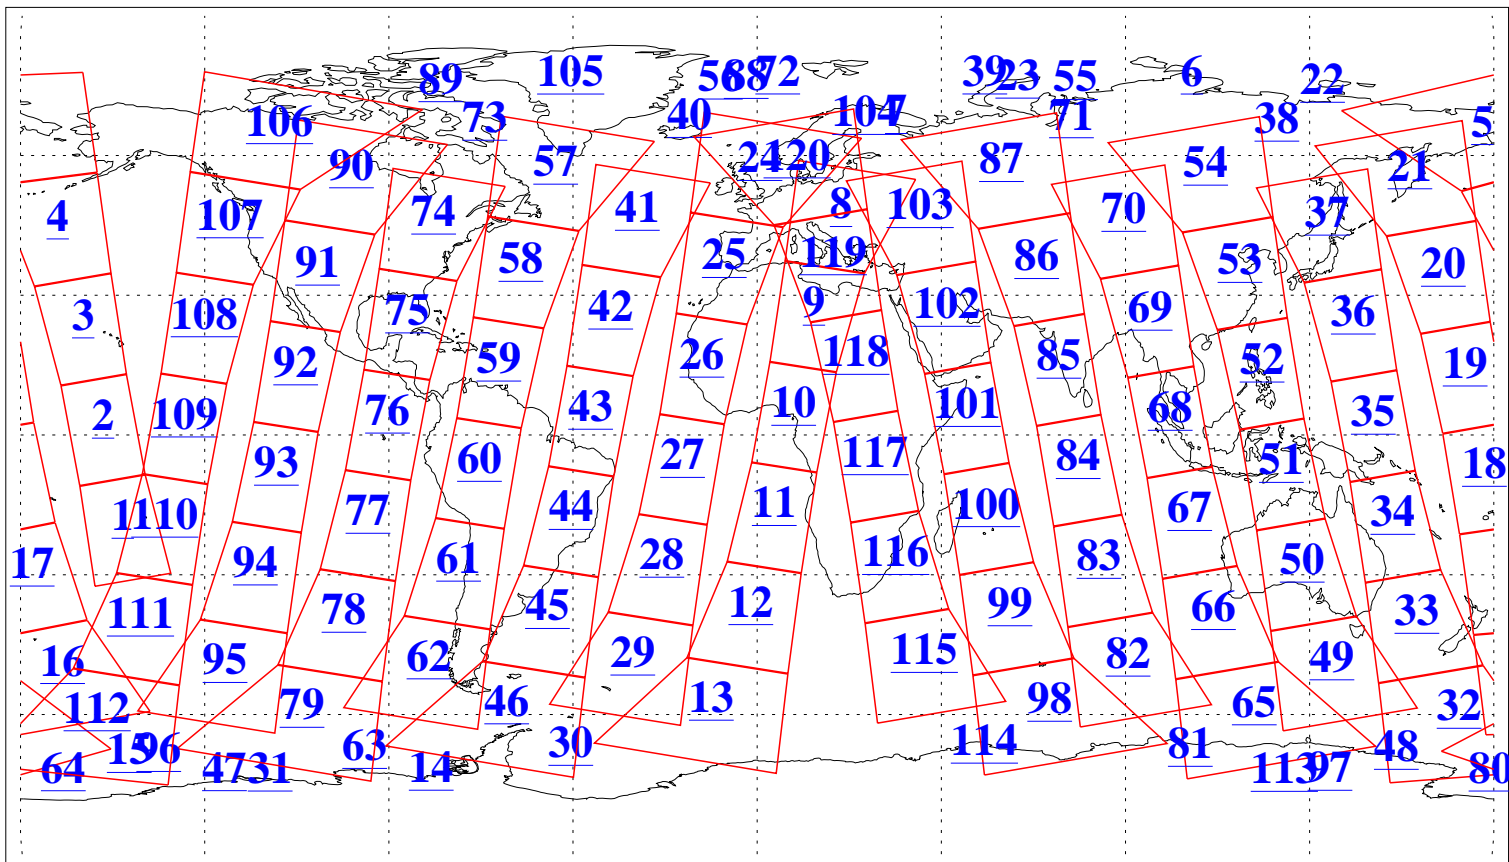

L1B Availability
AMSU Granules: 240
HSB Granules: 0
AIRS Granules: 240

10 May 2020
DoY 131
Aqua Day 6581
Granules: 1 to 120

Granules: 121 to 240

Legend: AMSU Available, *HSB Available*, *AIRS Available*

L1B Availability
 AMSU Granules: 240
 HSB Granules: 0
 AIRS Granules: 240

10 May 2020
 DoY 131
 Aqua Day 6581

Ascending Granules

Descending Granules

Legend: AMSU Available, HSB Available, AIRS Available

L1B Availability
 AMSU Granules: 240
 HSB Granules: 0
 AIRS Granules: 240

10 May 2020
 DoY 131
 Aqua Day 6581

Northern Hemisphere Granules

Southern Hemisphere Granules

Legend: AMSU Available, HSB Available, AIRS Available