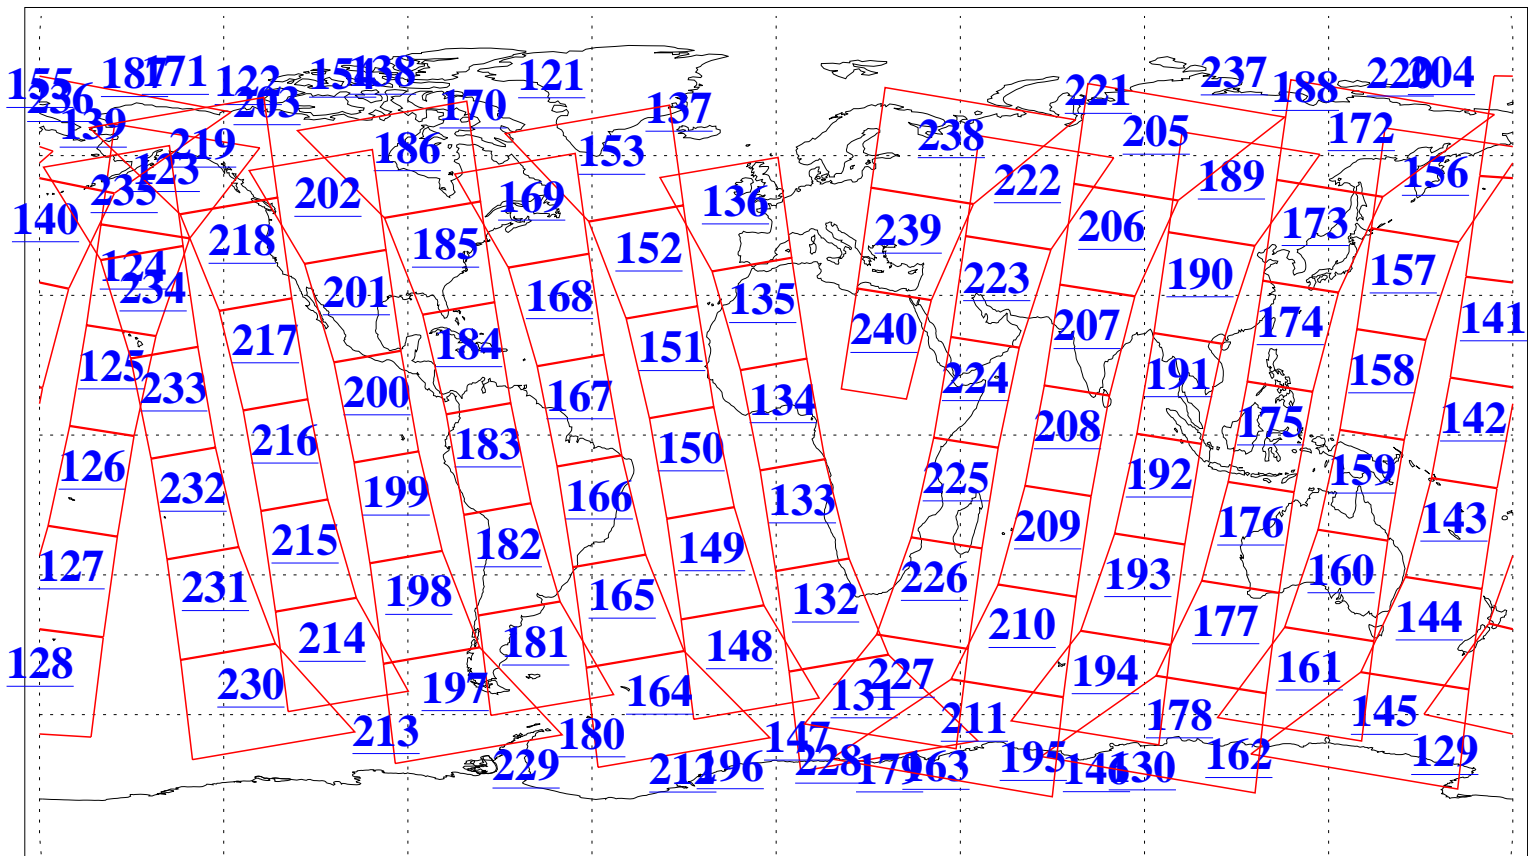

L1B Availability
AMSU Granules: 240
HSB Granules: 0
AIRS Granules: 240

10 May 2020
DoY 131
Aqua Day 6581
Granules: 1 to 120

Granules: 121 to 240

Legend: AMSU Available, *HSB Available*, *AIRS Available*

L1B Availability
 AMSU Granules: 240
 HSB Granules: 0
 AIRS Granules: 240

10 May 2020
 DoY 131
 Aqua Day 6581

Ascending Granules

Descending Granules

Legend: AMSU Available, HSB Available, AIRS Available

L1B Availability
 AMSU Granules: 240
 HSB Granules: 0
 AIRS Granules: 240

10 May 2020
 DoY 131
 Aqua Day 6581

Northern Hemisphere Granules

Southern Hemisphere Granules

Legend: AMSU Available, HSB Available, AIRS Available