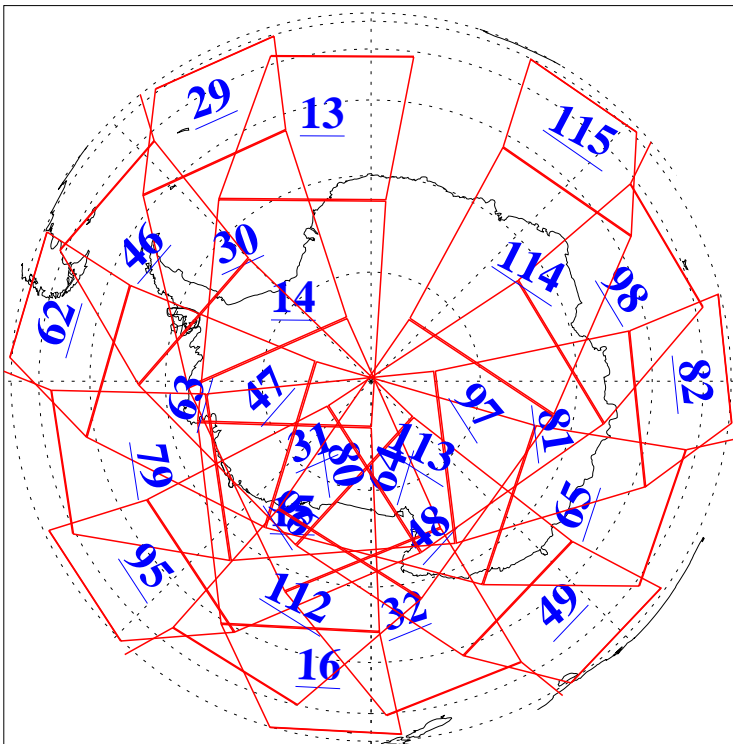

L1B Availability
AMSU Granules: 240
HSB Granules: 0
AIRS Granules: 240

10 May 2020
DoY 131
Aqua Day 6581
Granules: 1 to 120

Granules: 121 to 240

Legend: AMSU Available, *HSB Available*, *AIRS Available*

L1B Availability
 AMSU Granules: 240
 HSB Granules: 0
 AIRS Granules: 240

10 May 2020
 DoY 131
 Aqua Day 6581

Ascending Granules

Descending Granules

Legend: AMSU Available, HSB Available, AIRS Available

L1B Availability
 AMSU Granules: 240
 HSB Granules: 0
 AIRS Granules: 240

10 May 2020
 DoY 131
 Aqua Day 6581

Northern Hemisphere Granules

Southern Hemisphere Granules

Legend: AMSU Available, HSB Available, AIRS Available