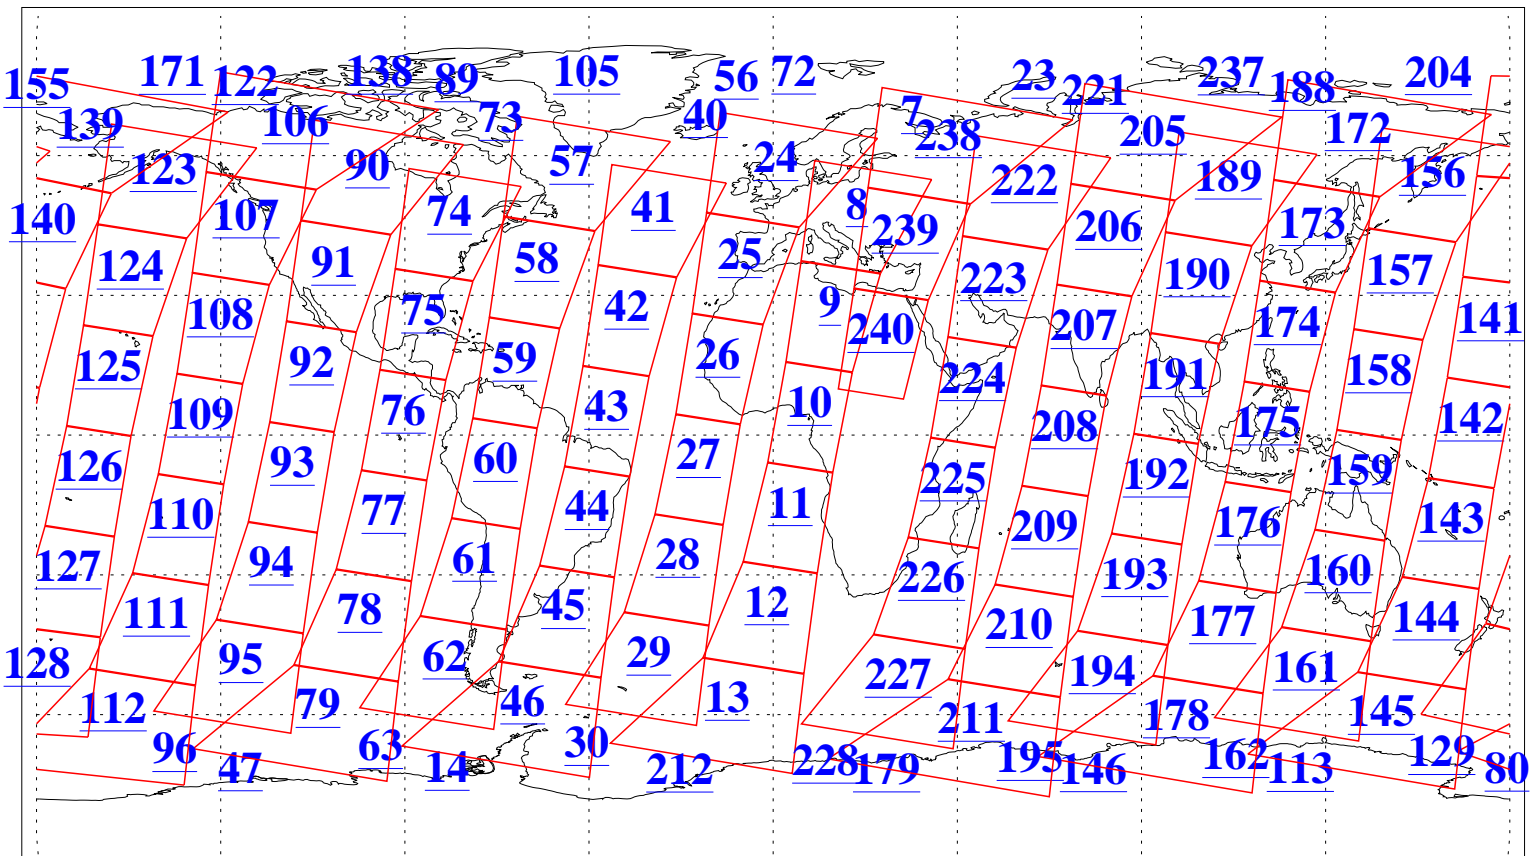

L1B Availability
AMSU Granules: 240
HSB Granules: 0
AIRS Granules: 240

10 May 2020
DoY 131
Aqua Day 6581
Granules: 1 to 120

Granules: 121 to 240

Legend: AMSU Available, *HSB Available*, *AIRS Available*

L1B Availability
 AMSU Granules: 240
 HSB Granules: 0
 AIRS Granules: 240

10 May 2020
 DoY 131
 Aqua Day 6581

Ascending Granules

Descending Granules

Legend: AMSU Available, HSB Available, AIRS Available

L1B Availability
 AMSU Granules: 240
 HSB Granules: 0
 AIRS Granules: 240

10 May 2020
 DoY 131
 Aqua Day 6581

Northern Hemisphere Granules

Southern Hemisphere Granules

Legend: AMSU Available, HSB Available, AIRS Available