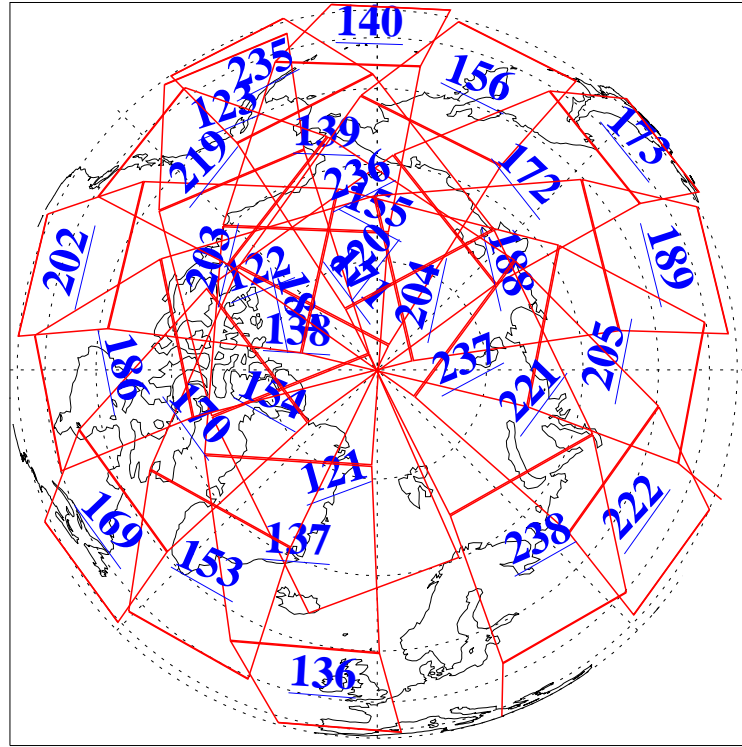

10 May 2020
 DoY 131
 Aqua Day 6581

Ascending Granules

Descending Granules

Legend: AMSU Available, HSB Available, AIRS Available

L1B Availability
 AMSU Granules: 240
 HSB Granules: 0
 AIRS Granules: 240

10 May 2020
 DoY 131
 Aqua Day 6581

Northern Hemisphere Granules

Southern Hemisphere Granules

Legend: AMSU Available, HSB Available, AIRS Available