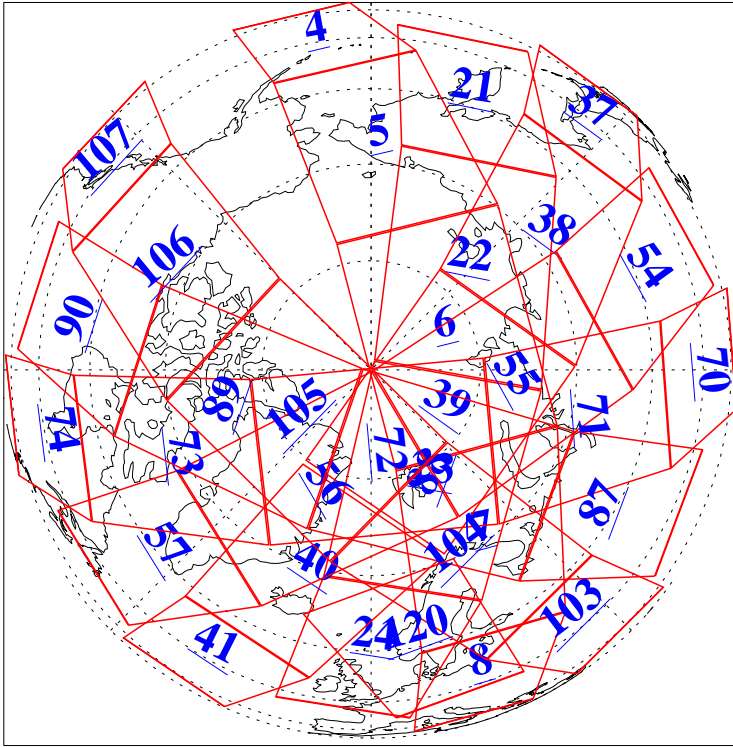

L1B Availability
AMSU Granules: 240
HSB Granules: 0
AIRS Granules: 240

10 May 2020
DoY 131
Aqua Day 6581
Granules: 1 to 120

Granules: 121 to 240

Legend: AMSU Available, *HSB Available*, *AIRS Available*

L1B Availability
 AMSU Granules: 240
 HSB Granules: 0
 AIRS Granules: 240

10 May 2020
 DoY 131
 Aqua Day 6581

Ascending Granules

Descending Granules

Legend: AMSU Available, HSB Available, AIRS Available

L1B Availability
 AMSU Granules: 240
 HSB Granules: 0
 AIRS Granules: 240

10 May 2020
 DoY 131
 Aqua Day 6581

Northern Hemisphere Granules

Southern Hemisphere Granules

Legend: AMSU Available, HSB Available, AIRS Available