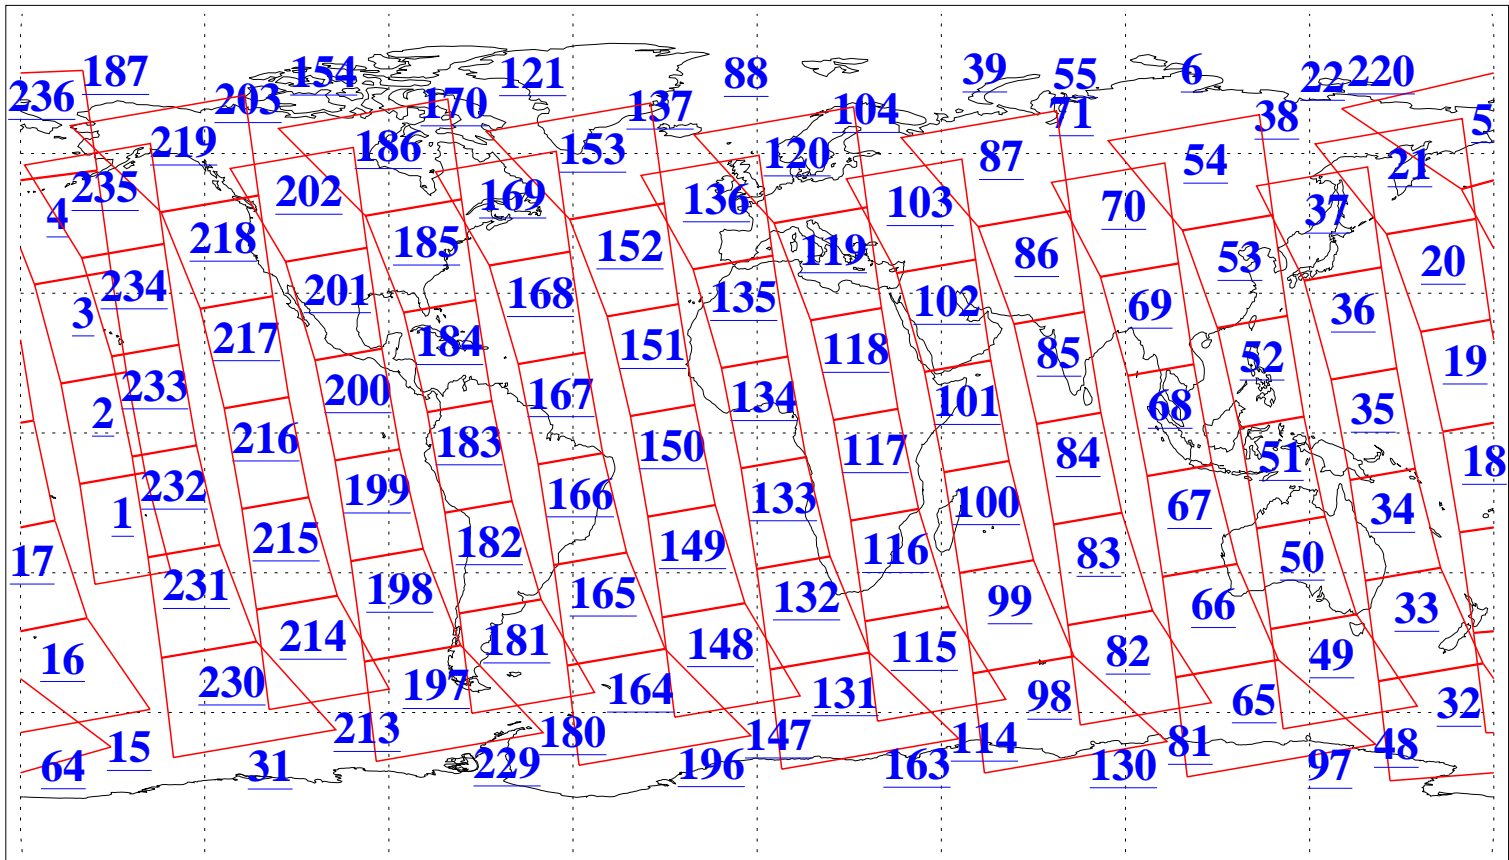

L1B Availability
AMSU Granules: 240
HSB Granules: 0
AIRS Granules: 240

10 May 2020
DoY 131
Aqua Day 6581
Granules: 1 to 120

Granules: 121 to 240

Legend: AMSU Available, *HSB Available*, *AIRS Available*

L1B Availability
 AMSU Granules: 240
 HSB Granules: 0
 AIRS Granules: 240

10 May 2020
 DoY 131
 Aqua Day 6581

Ascending Granules

Descending Granules

Legend: AMSU Available, HSB Available, AIRS Available

L1B Availability
 AMSU Granules: 240
 HSB Granules: 0
 AIRS Granules: 240

10 May 2020
 DoY 131
 Aqua Day 6581

Northern Hemisphere Granules

Southern Hemisphere Granules

Legend: AMSU Available, HSB Available, AIRS Available