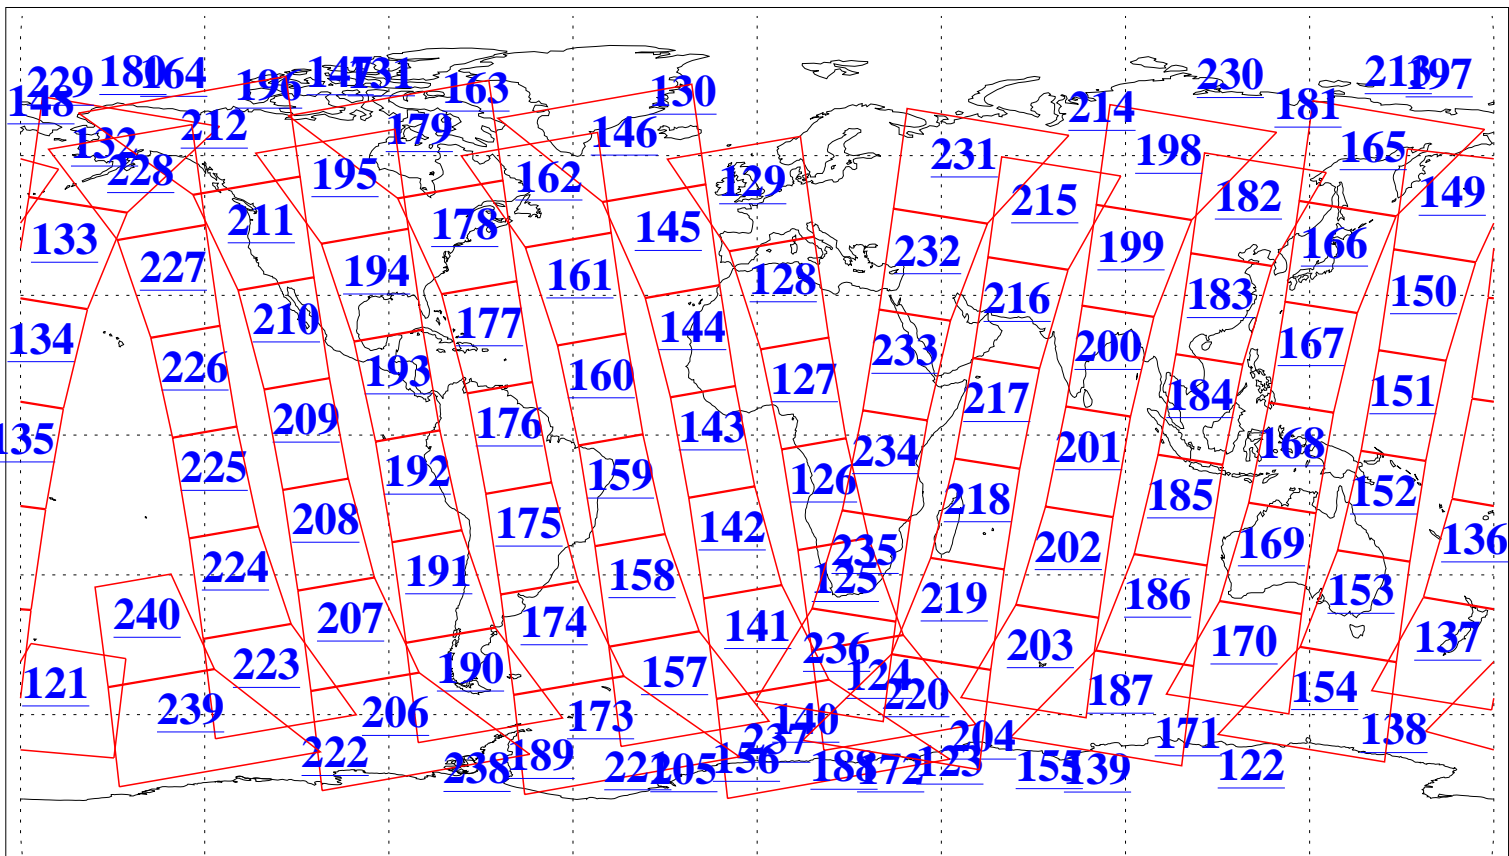

L1B Availability
 AMSU Granules: 240
 HSB Granules: 0
 AIRS Granules: 240

9 May 2020
 DoY 130
 Aqua Day 6580
 Granules: 1 to 120

Granules: 121 to 240

Legend: AMSU Available, *HSB Available*, *AIRS Available*

L1B Availability
 AMSU Granules: 240
 HSB Granules: 0
 AIRS Granules: 240

9 May 2020
 DoY 130
 Aqua Day 6580

Ascending Granules

Descending Granules

Legend: AMSU Available, *HSB Available*, AIRS Available

L1B Availability
 AMSU Granules: 240
 HSB Granules: 0
 AIRS Granules: 240

9 May 2020
 DoY 130
 Aqua Day 6580

Northern Hemisphere Granules

Southern Hemisphere Granules

Legend: AMSU Available, HSB Available, **AIRS Available**