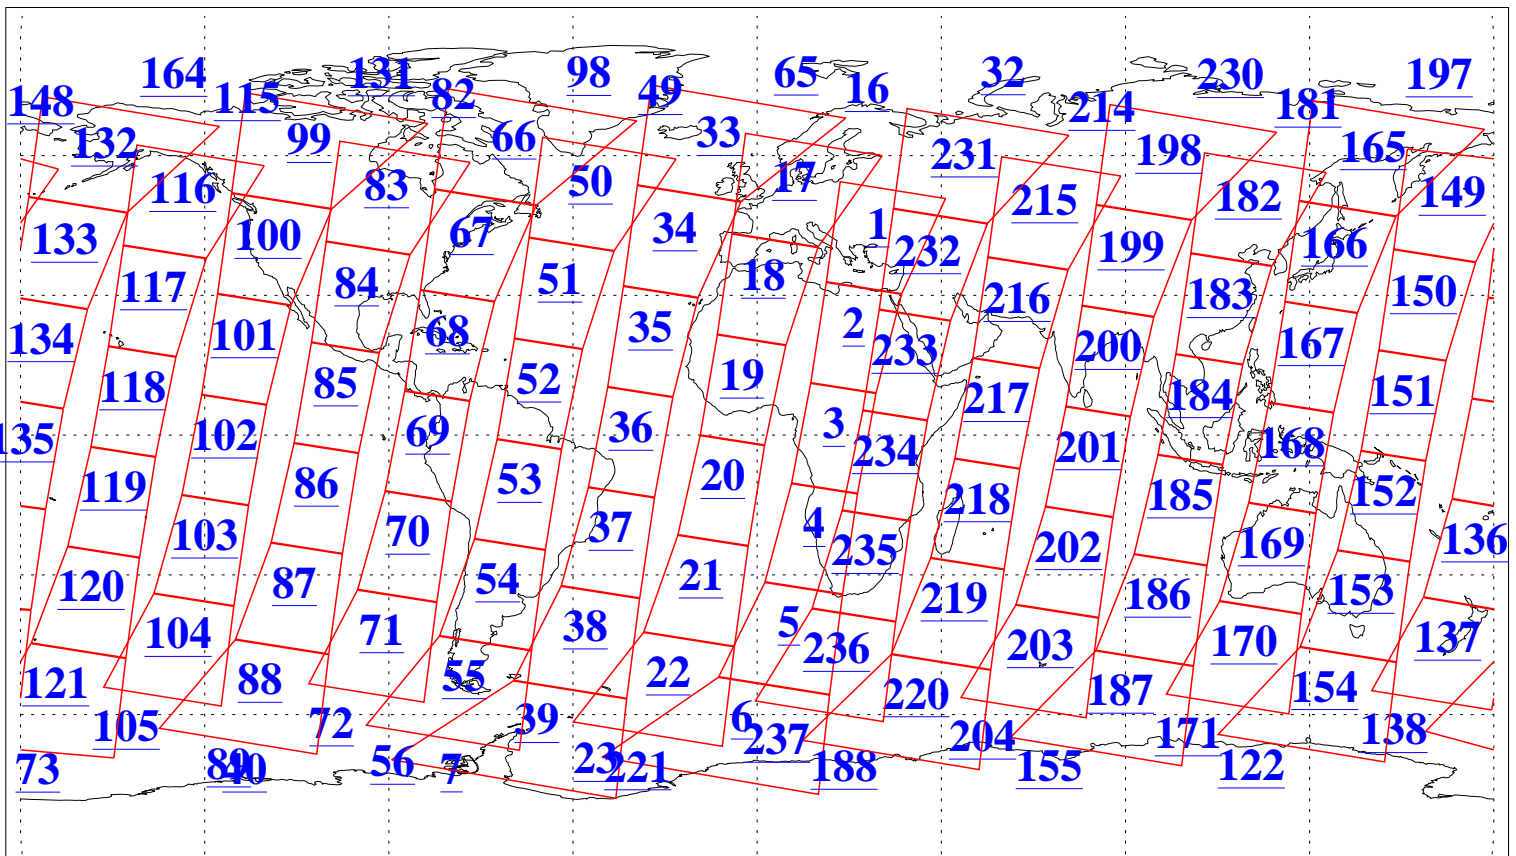

L1B Availability
 AMSU Granules: 240
 HSB Granules: 0
 AIRS Granules: 240

9 May 2020
 DoY 130
 Aqua Day 6580
 Granules: 1 to 120

Granules: 121 to 240

Legend: AMSU Available, *HSB Available*, *AIRS Available*

L1B Availability
 AMSU Granules: 240
 HSB Granules: 0
 AIRS Granules: 240

9 May 2020
 DoY 130
 Aqua Day 6580

Ascending Granules

Descending Granules

Legend: AMSU Available, *HSB Available*, AIRS Available

L1B Availability
 AMSU Granules: 240
 HSB Granules: 0
 AIRS Granules: 240

9 May 2020
 DoY 130
 Aqua Day 6580

Northern Hemisphere Granules

Southern Hemisphere Granules

Legend: AMSU Available, HSB Available, **AIRS Available**