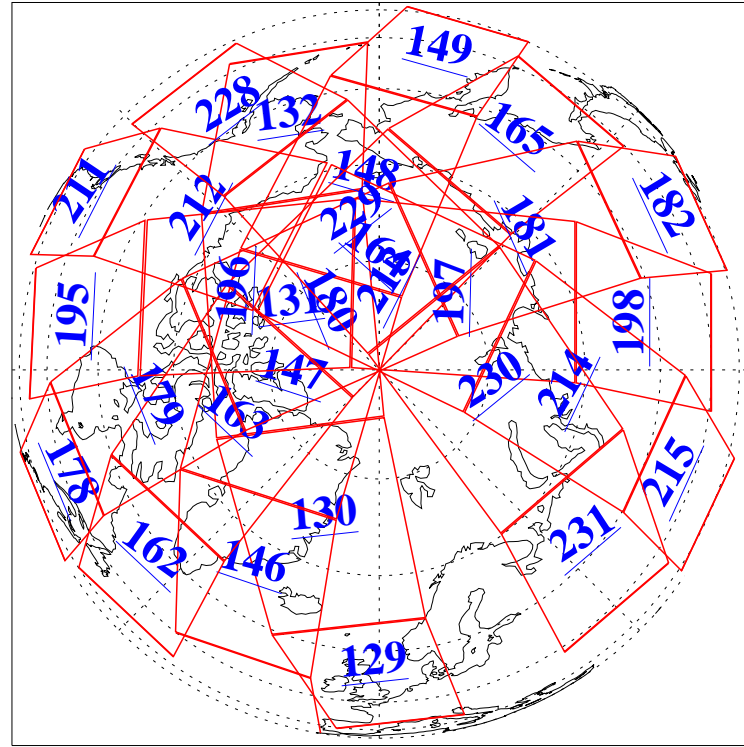

L1B Availability
 AMSU Granules: 240
 HSB Granules: 0
 AIRS Granules: 240

9 May 2020
 DoY 130
 Aqua Day 6580
 Granules: 1 to 120

Granules: 121 to 240

Legend: AMSU Available, *HSB Available*, *AIRS Available*

L1B Availability
 AMSU Granules: 240
 HSB Granules: 0
 AIRS Granules: 240

9 May 2020
 DoY 130
 Aqua Day 6580

Ascending Granules

Descending Granules

Legend: AMSU Available, *HSB Available*, AIRS Available

L1B Availability
 AMSU Granules: 240
 HSB Granules: 0
 AIRS Granules: 240

9 May 2020
 DoY 130
 Aqua Day 6580

Northern Hemisphere Granules

Southern Hemisphere Granules

Legend: AMSU Available, HSB Available, **AIRS Available**