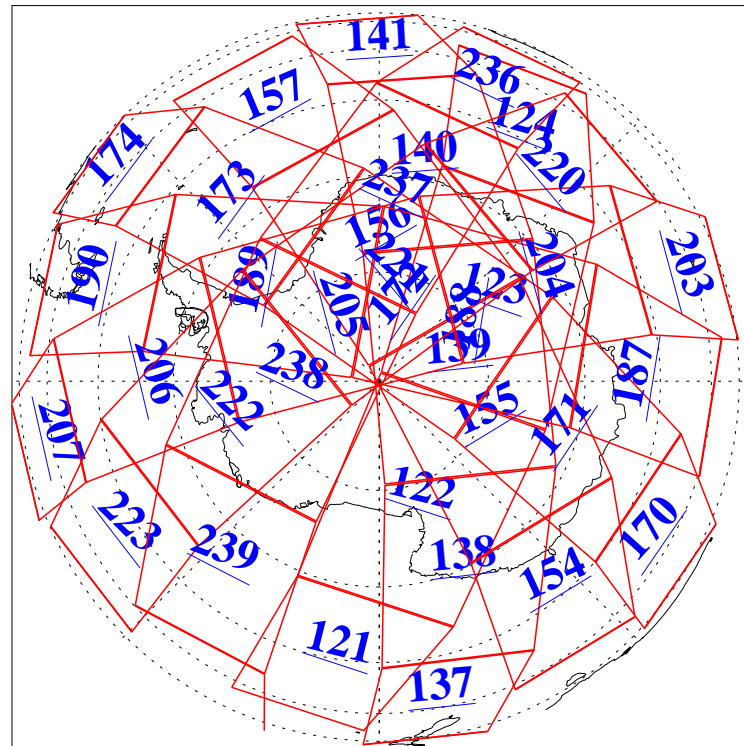

L1B Availability
 AMSU Granules: 240
 HSB Granules: 0
 AIRS Granules: 240

9 May 2020
 DoY 130
 Aqua Day 6580
 Granules: 1 to 120

Granules: 121 to 240

Legend: AMSU Available, *HSB Available*, *AIRS Available*

L1B Availability
 AMSU Granules: 240
 HSB Granules: 0
 AIRS Granules: 240

9 May 2020
 DoY 130
 Aqua Day 6580

Ascending Granules

Descending Granules

Legend: AMSU Available, *HSB Available*, AIRS Available

L1B Availability
 AMSU Granules: 240
 HSB Granules: 0
 AIRS Granules: 240

9 May 2020
 DoY 130
 Aqua Day 6580

Northern Hemisphere Granules

Southern Hemisphere Granules

Legend: AMSU Available, HSB Available, **AIRS Available**