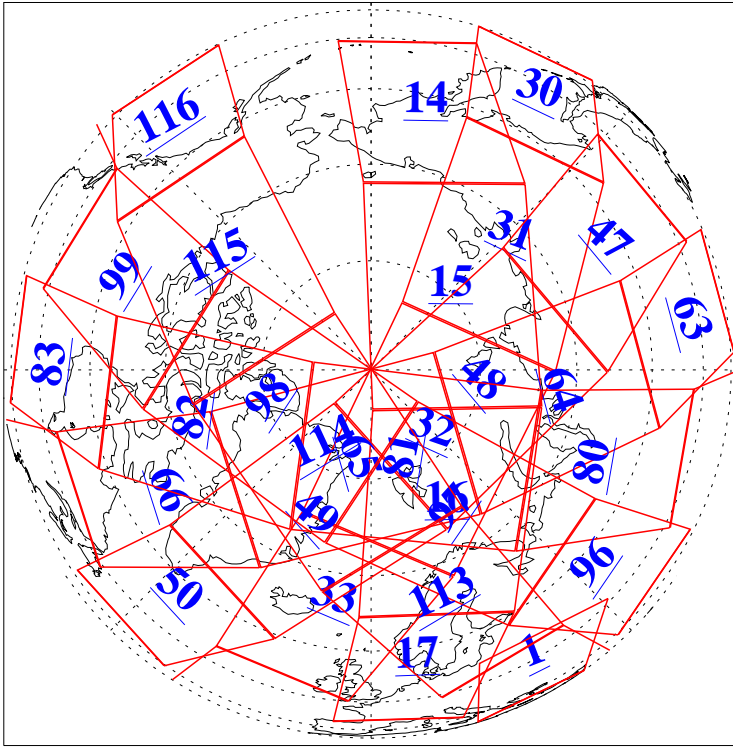

L1B Availability
 AMSU Granules: 240
 HSB Granules: 0
 AIRS Granules: 240

9 May 2020
 DoY 130
 Aqua Day 6580
 Granules: 1 to 120

Granules: 121 to 240

Legend: AMSU Available, *HSB Available*, *AIRS Available*

L1B Availability
 AMSU Granules: 240
 HSB Granules: 0
 AIRS Granules: 240

9 May 2020
 DoY 130
 Aqua Day 6580

Ascending Granules

Descending Granules

Legend: AMSU Available, *HSB Available*, AIRS Available

L1B Availability
 AMSU Granules: 240
 HSB Granules: 0
 AIRS Granules: 240

9 May 2020
 DoY 130
 Aqua Day 6580

Northern Hemisphere Granules

Southern Hemisphere Granules

Legend: AMSU Available, HSB Available, **AIRS Available**