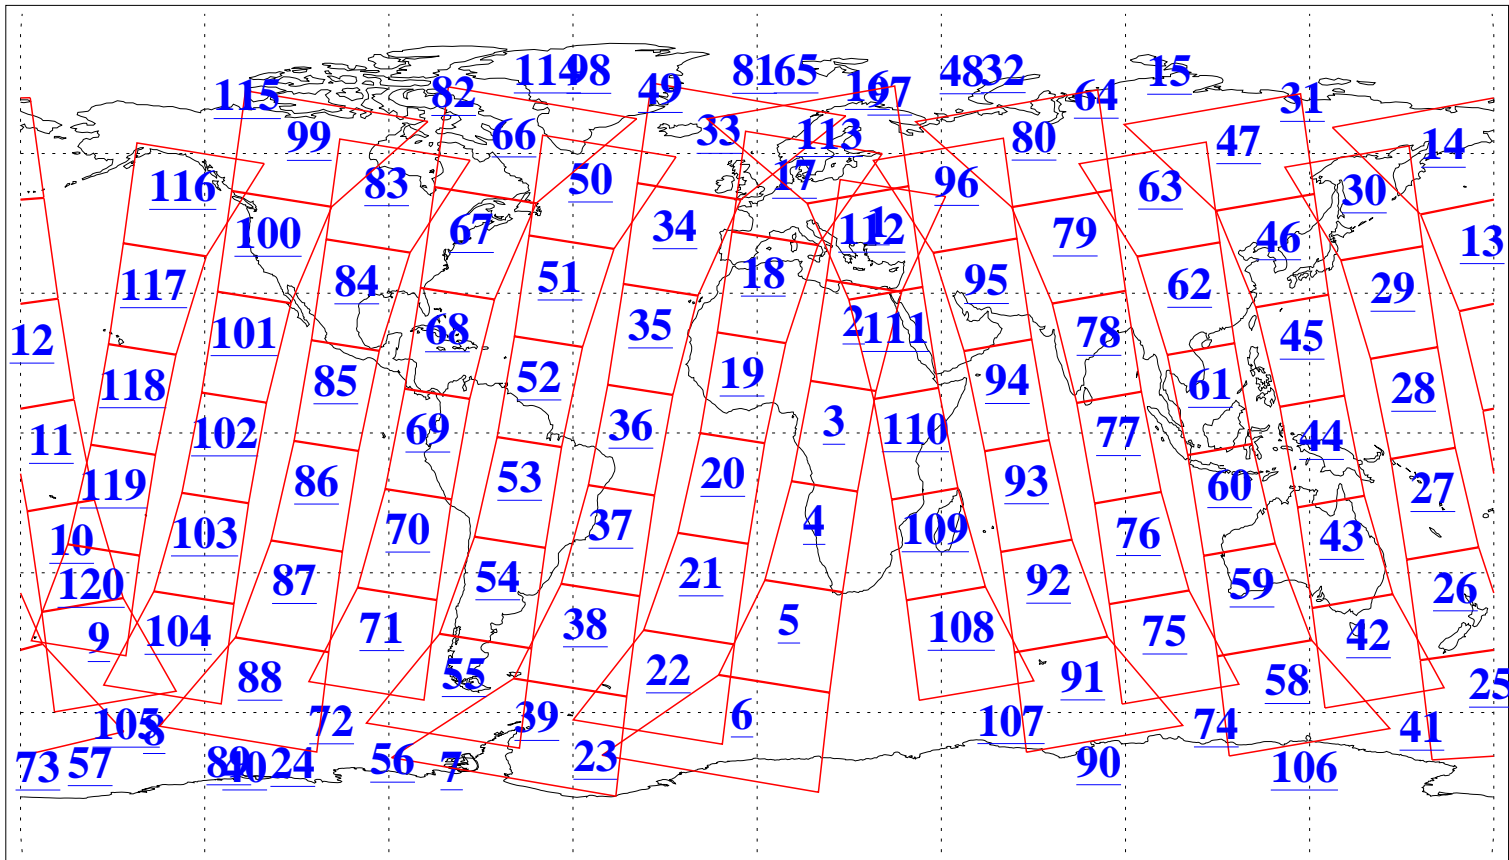

L1B Availability
 AMSU Granules: 240
 HSB Granules: 0
 AIRS Granules: 240

9 May 2020
 DoY 130
 Aqua Day 6580
 Granules: 1 to 120

Granules: 121 to 240

Legend: AMSU Available, *HSB Available*, *AIRS Available*

L1B Availability
 AMSU Granules: 240
 HSB Granules: 0
 AIRS Granules: 240

9 May 2020
 DoY 130
 Aqua Day 6580

Ascending Granules

Descending Granules

Legend: AMSU Available, *HSB Available*, AIRS Available

L1B Availability
 AMSU Granules: 240
 HSB Granules: 0
 AIRS Granules: 240

9 May 2020
 DoY 130
 Aqua Day 6580

Northern Hemisphere Granules

Southern Hemisphere Granules

Legend: AMSU Available, HSB Available, **AIRS Available**