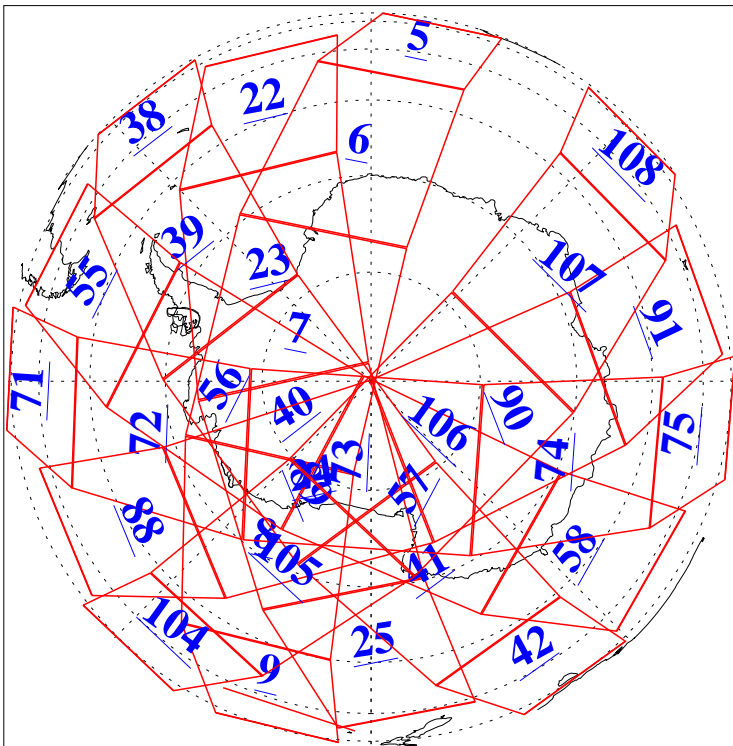

L1B Availability
 AMSU Granules: 240
 HSB Granules: 0
 AIRS Granules: 240

9 May 2020
 DoY 130
 Aqua Day 6580
 Granules: 1 to 120

Granules: 121 to 240

Legend: AMSU Available, *HSB Available*, *AIRS Available*

L1B Availability
 AMSU Granules: 240
 HSB Granules: 0
 AIRS Granules: 240

9 May 2020
 DoY 130
 Aqua Day 6580

Ascending Granules

Descending Granules

Legend: AMSU Available, *HSB Available*, AIRS Available

L1B Availability
 AMSU Granules: 240
 HSB Granules: 0
 AIRS Granules: 240

9 May 2020
 DoY 130
 Aqua Day 6580

Northern Hemisphere Granules

Southern Hemisphere Granules

Legend: AMSU Available, HSB Available, **AIRS Available**