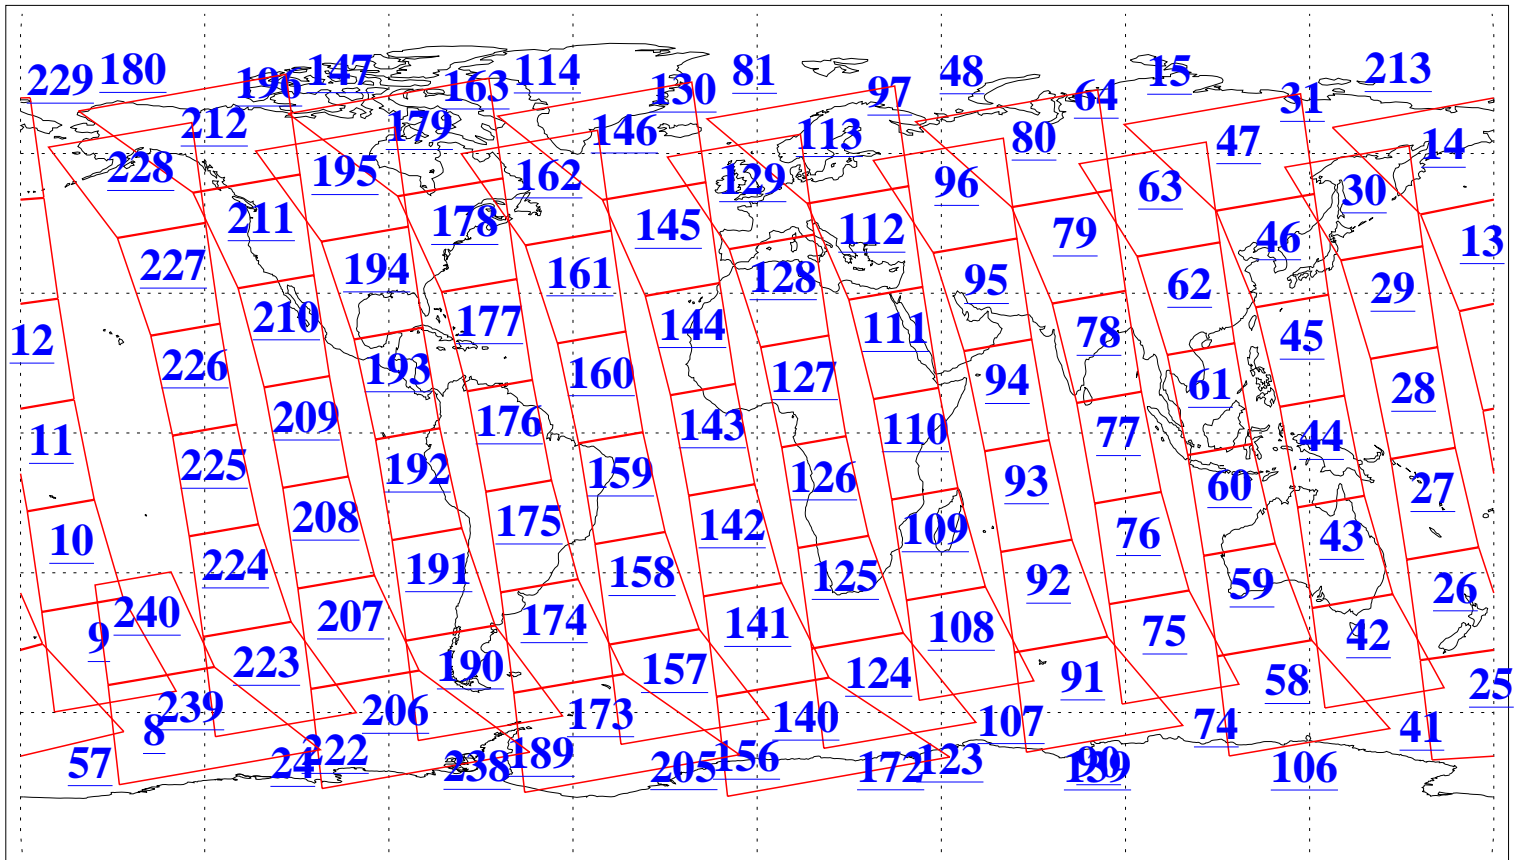

L1B Availability
 AMSU Granules: 240
 HSB Granules: 0
 AIRS Granules: 240

9 May 2020
 DoY 130
 Aqua Day 6580
 Granules: 1 to 120

Granules: 121 to 240

Legend: AMSU Available, *HSB Available*, *AIRS Available*

L1B Availability
 AMSU Granules: 240
 HSB Granules: 0
 AIRS Granules: 240

9 May 2020
 DoY 130
 Aqua Day 6580

Ascending Granules

Descending Granules

Legend: AMSU Available, *HSB Available*, AIRS Available

L1B Availability
 AMSU Granules: 240
 HSB Granules: 0
 AIRS Granules: 240

9 May 2020
 DoY 130
 Aqua Day 6580

Northern Hemisphere Granules

Southern Hemisphere Granules

Legend: AMSU Available, HSB Available, **AIRS Available**