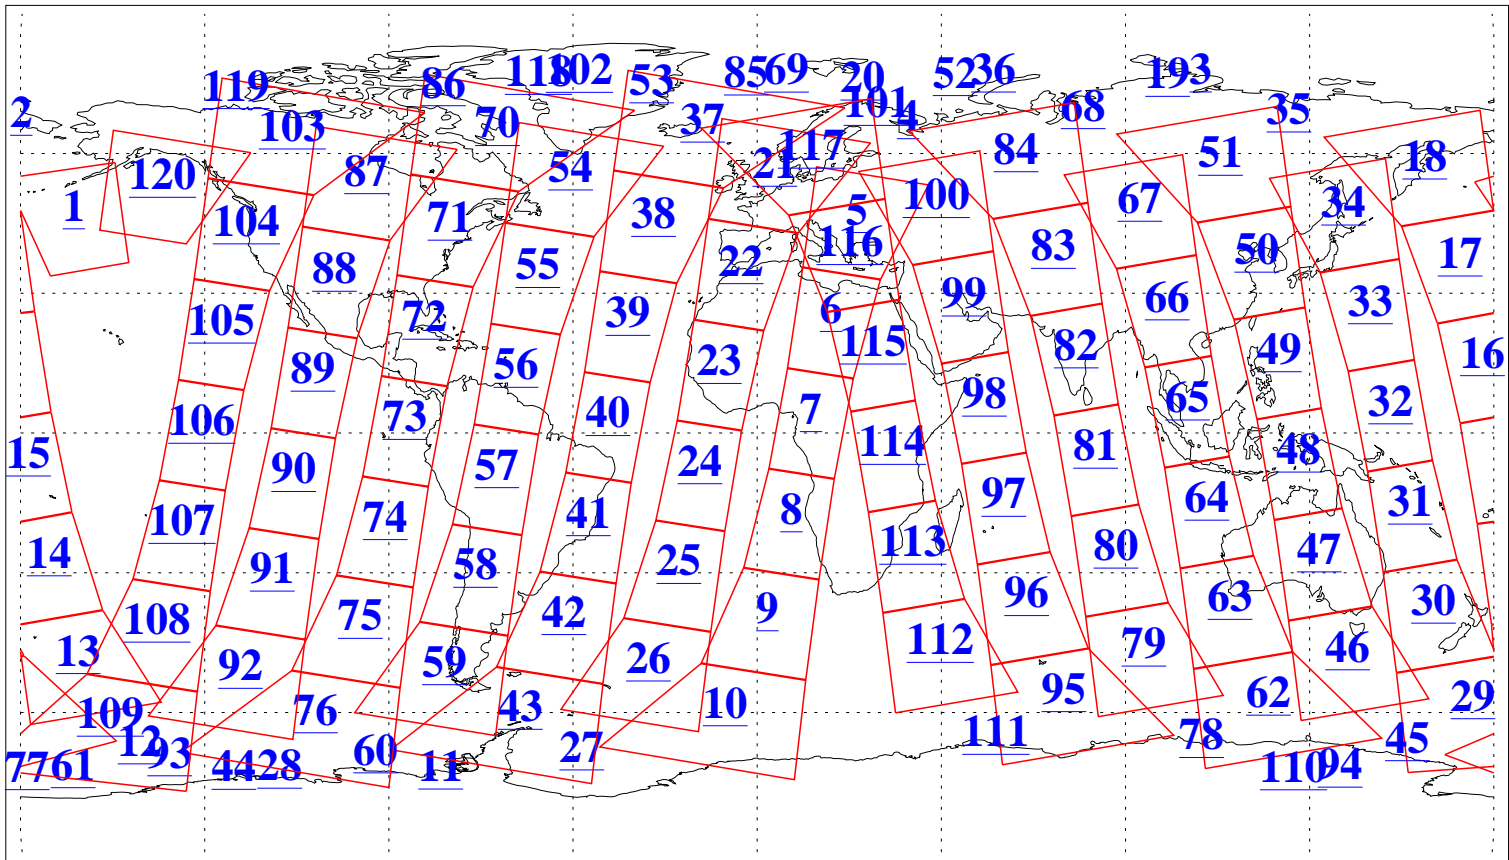

L1B Availability
 AMSU Granules: 239
 HSB Granules: 0
 AIRS Granules: 240

5 May 2020
 DoY 126
 Aqua Day 6576
 Granules: 1 to 120

Granules: 121 to 240

Legend: AMSU Available, *HSB Available*, *AIRS Available*

L1B Availability
 AMSU Granules: 239
 HSB Granules: 0
 AIRS Granules: 240

5 May 2020
 DoY 126
 Aqua Day 6576

Ascending Granules

Descending Granules

Legend: AMSU Available, HSB Available, AIRS Available

L1B Availability
 AMSU Granules: 239
 HSB Granules: 0
 AIRS Granules: 240

5 May 2020
 DoY 126
 Aqua Day 6576

Northern Hemisphere Granules

Southern Hemisphere Granules

Legend: AMSU Available, HSB Available, AIRS Available