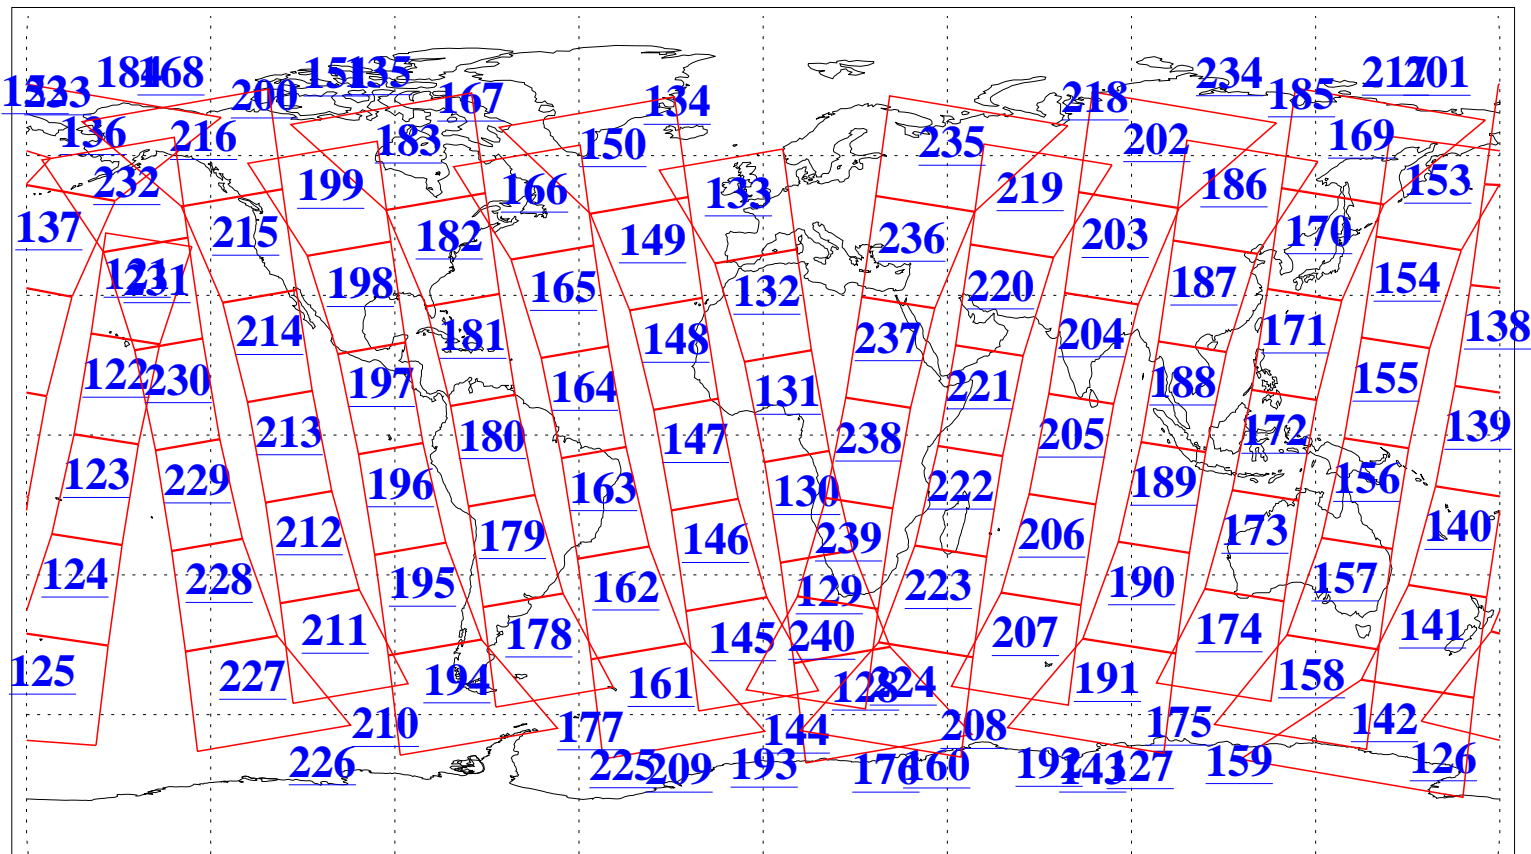

L1B Availability
 AMSU Granules: 239
 HSB Granules: 0
 AIRS Granules: 240

5 May 2020
 DoY 126
 Aqua Day 6576
 Granules: 1 to 120

Granules: 121 to 240

Legend: AMSU Available, *HSB Available*, *AIRS Available*

L1B Availability
 AMSU Granules: 239
 HSB Granules: 0
 AIRS Granules: 240

5 May 2020
 DoY 126
 Aqua Day 6576

Ascending Granules

Descending Granules

Legend: AMSU Available, HSB Available, AIRS Available

L1B Availability
 AMSU Granules: 239
 HSB Granules: 0
 AIRS Granules: 240

5 May 2020
 DoY 126
 Aqua Day 6576

Northern Hemisphere Granules

Southern Hemisphere Granules

Legend: AMSU Available, HSB Available, AIRS Available