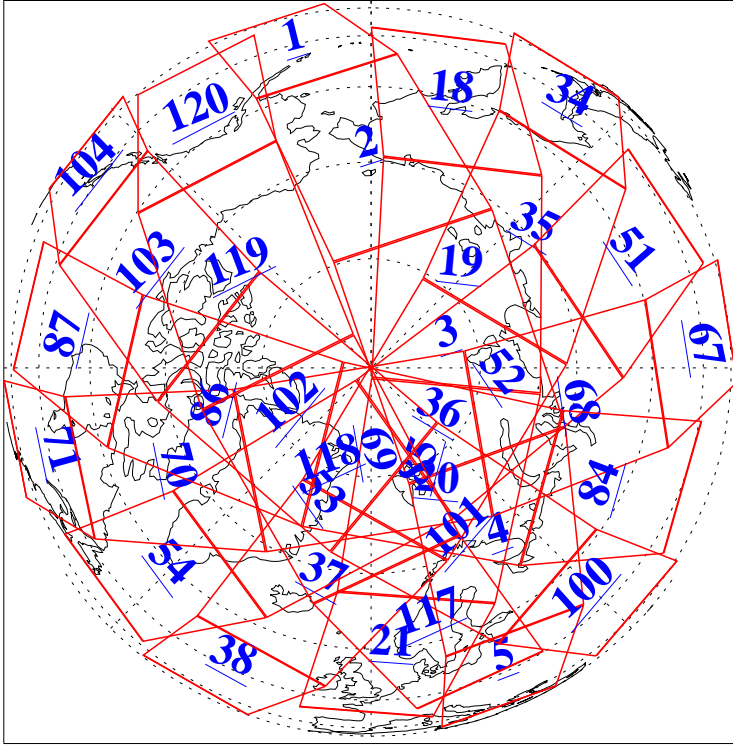

L1B Availability
 AMSU Granules: 239
 HSB Granules: 0
 AIRS Granules: 240

5 May 2020
 DoY 126
 Aqua Day 6576
 Granules: 1 to 120

Granules: 121 to 240

Legend: AMSU Available, *HSB Available*, *AIRS Available*

L1B Availability
 AMSU Granules: 239
 HSB Granules: 0
 AIRS Granules: 240

5 May 2020
 DoY 126
 Aqua Day 6576

Ascending Granules

Descending Granules

Legend: AMSU Available, HSB Available, AIRS Available

L1B Availability
 AMSU Granules: 239
 HSB Granules: 0
 AIRS Granules: 240

5 May 2020
 DoY 126
 Aqua Day 6576

Northern Hemisphere Granules

Southern Hemisphere Granules

Legend: AMSU Available, HSB Available, AIRS Available