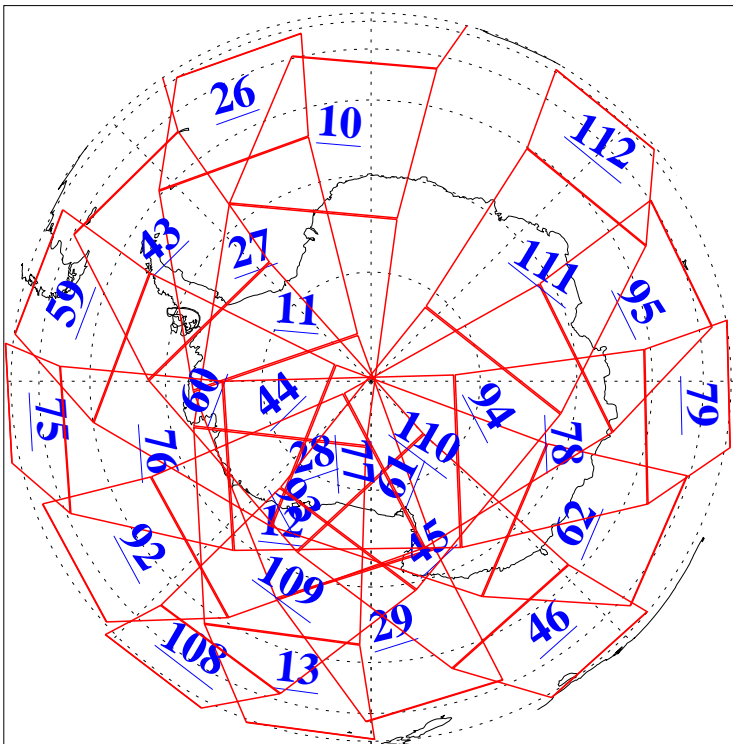

L1B Availability
 AMSU Granules: 239
 HSB Granules: 0
 AIRS Granules: 240

5 May 2020
 DoY 126
 Aqua Day 6576
 Granules: 1 to 120

Granules: 121 to 240

Legend: AMSU Available, *HSB Available*, *AIRS Available*

L1B Availability
 AMSU Granules: 239
 HSB Granules: 0
 AIRS Granules: 240

5 May 2020
 DoY 126
 Aqua Day 6576

Ascending Granules

Descending Granules

Legend: AMSU Available, HSB Available, AIRS Available

L1B Availability
 AMSU Granules: 239
 HSB Granules: 0
 AIRS Granules: 240

5 May 2020
 DoY 126
 Aqua Day 6576

Northern Hemisphere Granules

Southern Hemisphere Granules

Legend: AMSU Available, HSB Available, AIRS Available