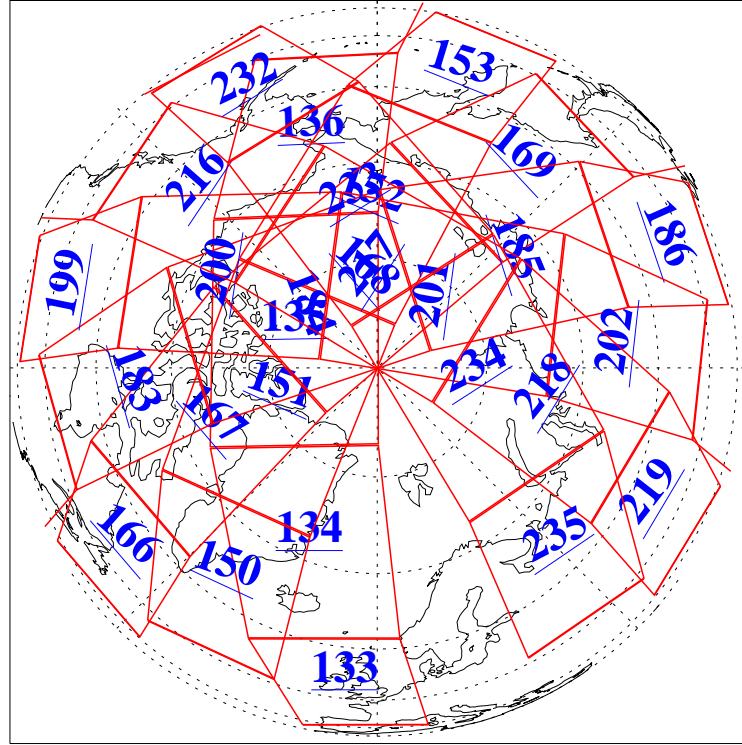

L1B Availability
AMSU Granules: 239
HSB Granules: 0
AIRS Granules: 240

5 May 2020
DoY 126
Aqua Day 6576

Northern Hemisphere Granules

Southern Hemisphere Granules