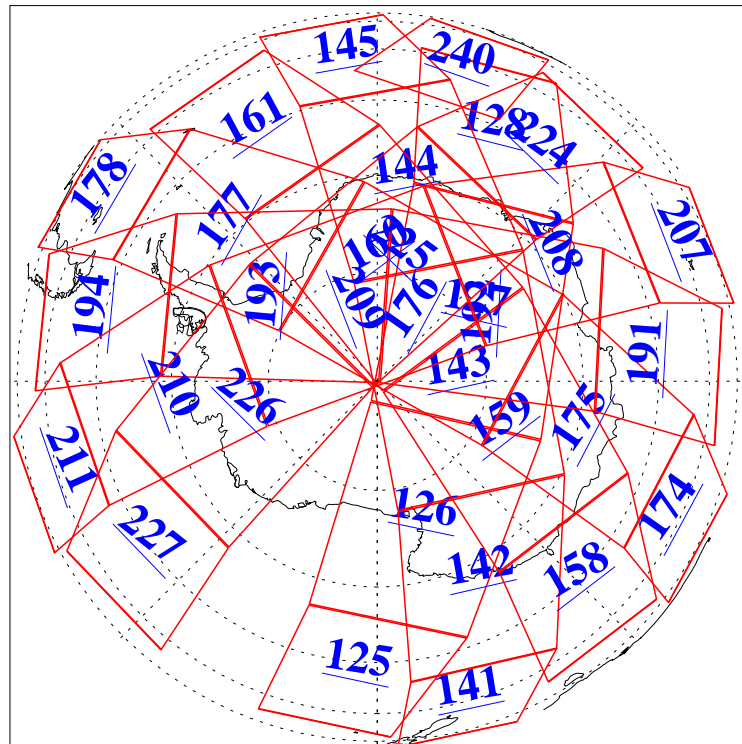

Legend: AMSU Available, HSB Available, AIRS Available