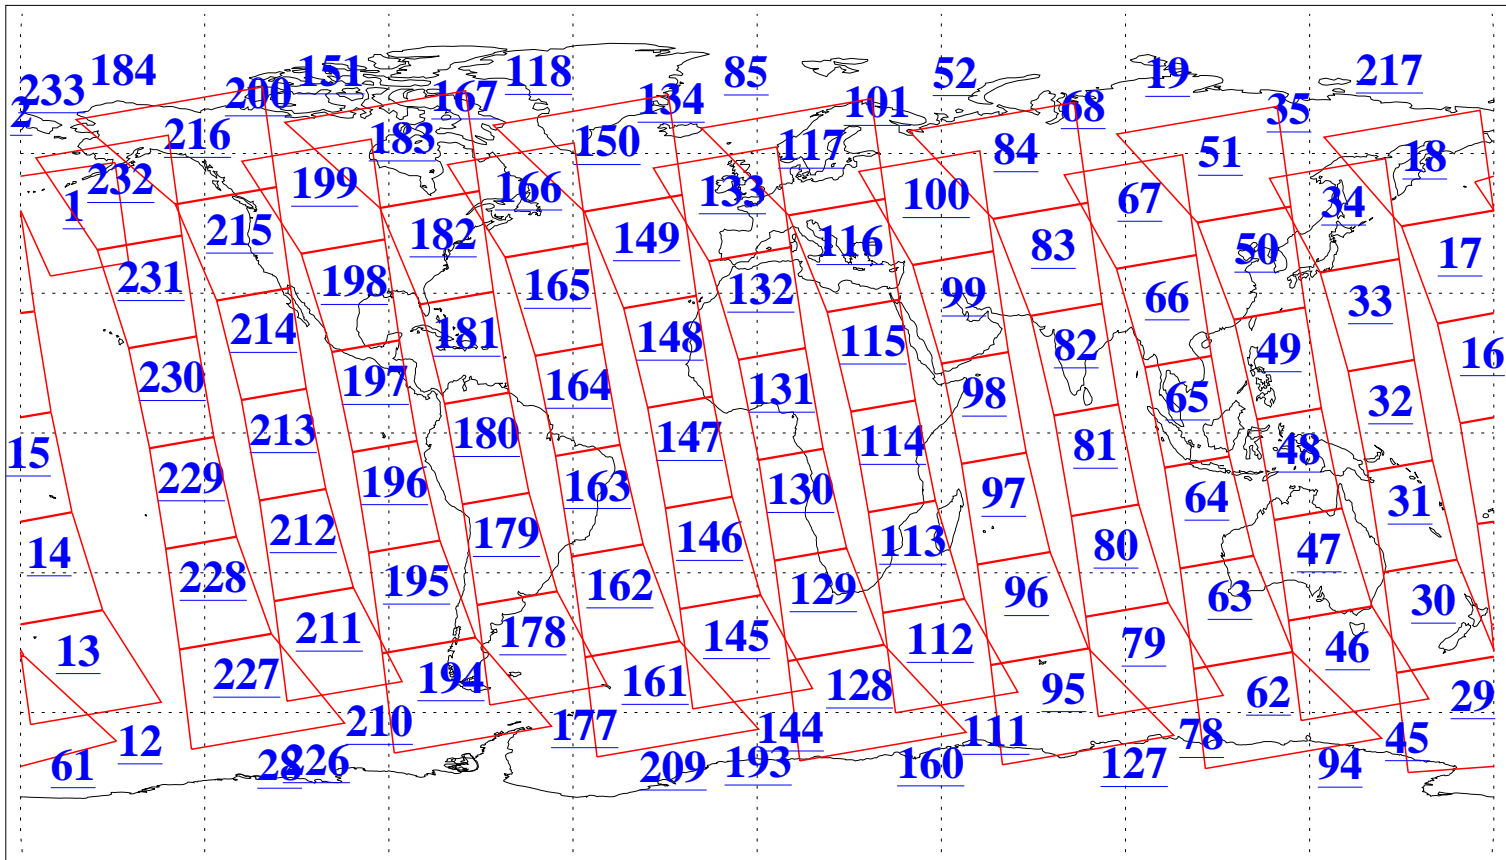

L1B Availability
 AMSU Granules: 239
 HSB Granules: 0
 AIRS Granules: 240

5 May 2020
 DoY 126
 Aqua Day 6576
 Granules: 1 to 120

Granules: 121 to 240

Legend: AMSU Available, *HSB Available*, *AIRS Available*

L1B Availability
 AMSU Granules: 239
 HSB Granules: 0
 AIRS Granules: 240

5 May 2020
 DoY 126
 Aqua Day 6576

Ascending Granules

Descending Granules

Legend: AMSU Available, HSB Available, AIRS Available

L1B Availability
 AMSU Granules: 239
 HSB Granules: 0
 AIRS Granules: 240

5 May 2020
 DoY 126
 Aqua Day 6576

Northern Hemisphere Granules

Southern Hemisphere Granules

Legend: AMSU Available, HSB Available, AIRS Available