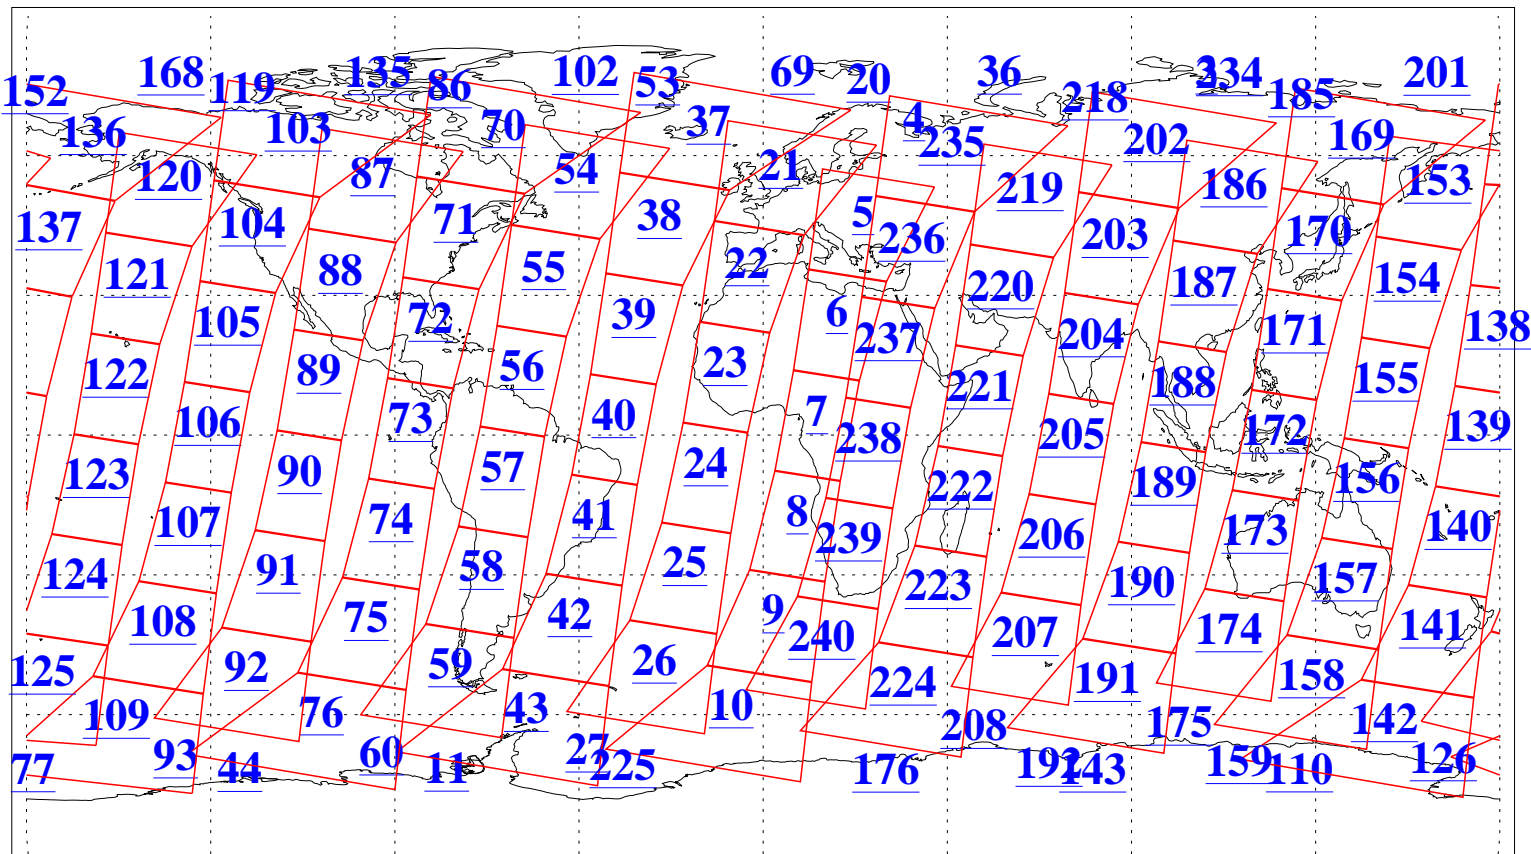

L1B Availability
 AMSU Granules: 239
 HSB Granules: 0
 AIRS Granules: 240

5 May 2020
 DoY 126
 Aqua Day 6576
 Granules: 1 to 120

Granules: 121 to 240

Legend: AMSU Available, *HSB Available*, *AIRS Available*

L1B Availability
 AMSU Granules: 239
 HSB Granules: 0
 AIRS Granules: 240

5 May 2020
 DoY 126
 Aqua Day 6576

Ascending Granules

Descending Granules

Legend: AMSU Available, HSB Available, AIRS Available

L1B Availability
 AMSU Granules: 239
 HSB Granules: 0
 AIRS Granules: 240

5 May 2020
 DoY 126
 Aqua Day 6576

Northern Hemisphere Granules

Southern Hemisphere Granules

Legend: AMSU Available, HSB Available, AIRS Available