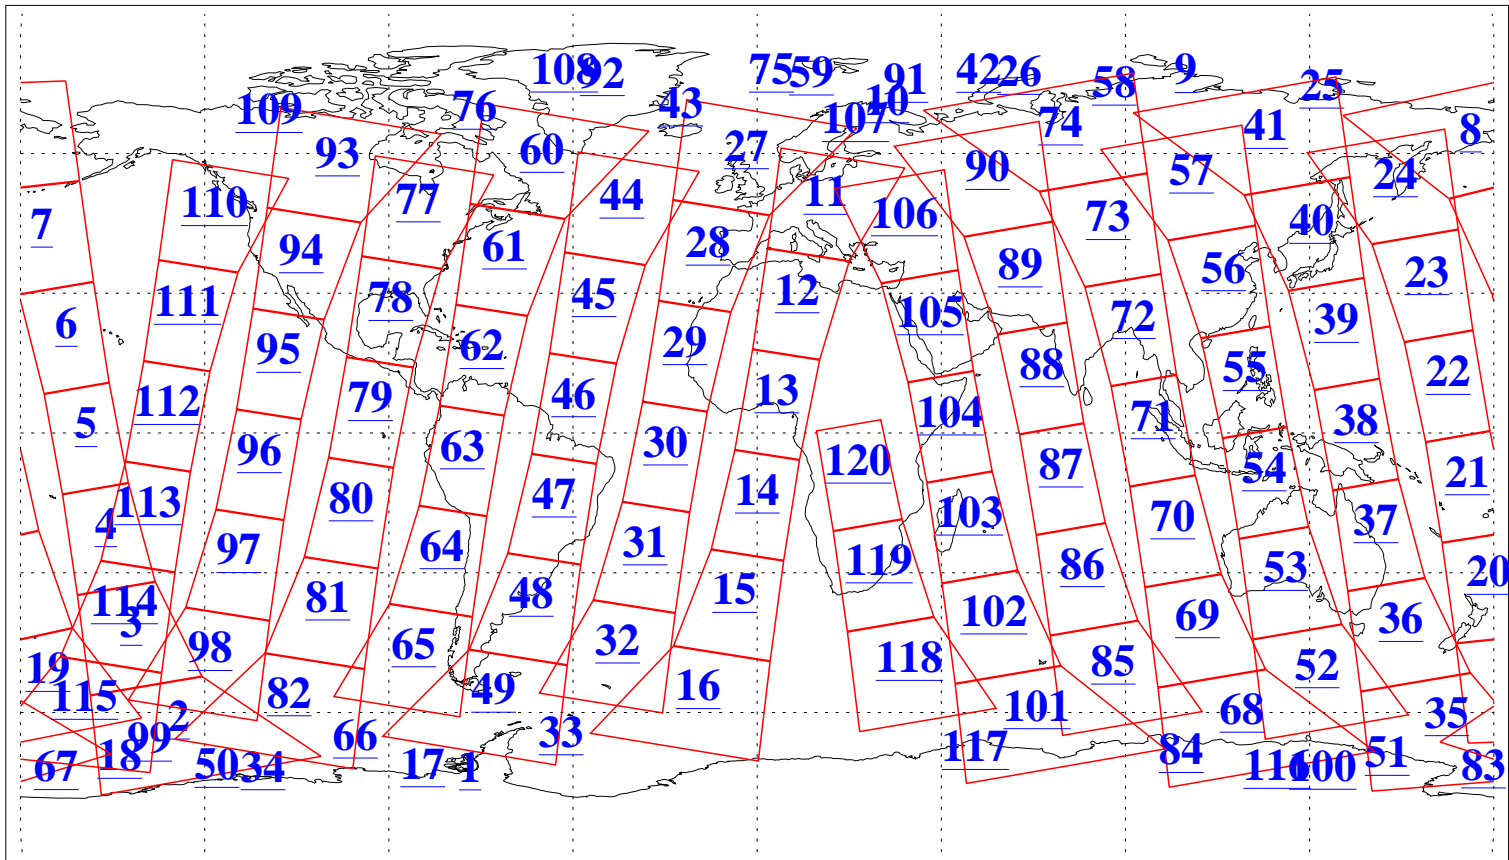

L1B Availability
AMSU Granules: 239
HSB Granules: 0
AIRS Granules: 240

29 Apr 2020
DoY 120
Aqua Day 6570
Granules: 1 to 120

Granules: 121 to 240

Legend: AMSU Available, HSB Available, AIRS Available

L1B Availability
 AMSU Granules: 239
 HSB Granules: 0
 AIRS Granules: 240

29 Apr 2020
 DoY 120
 Aqua Day 6570

Ascending Granules

Descending Granules

Legend: AMSU Available, *HSB Available*, *AIRS Available*

L1B Availability
 AMSU Granules: 239
 HSB Granules: 0
 AIRS Granules: 240

29 Apr 2020
 DoY 120
 Aqua Day 6570

Northern Hemisphere Granules

Southern Hemisphere Granules

Legend: AMSU Available, HSB Available, AIRS Available