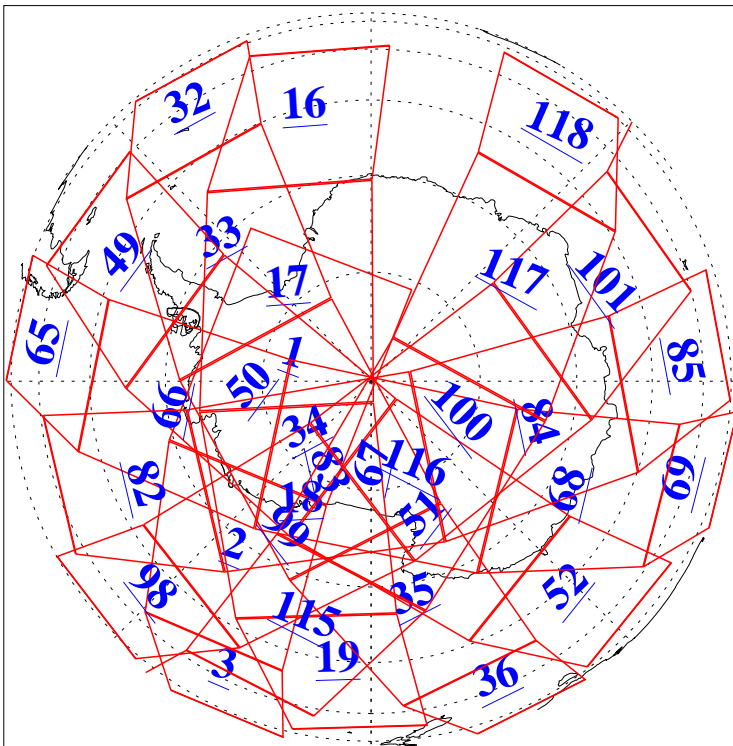

L1B Availability
AMSU Granules: 239
HSB Granules: 0
AIRS Granules: 240

29 Apr 2020
DoY 120
Aqua Day 6570
Granules: 1 to 120

Granules: 121 to 240

Legend: AMSU Available, HSB Available, AIRS Available

L1B Availability
 AMSU Granules: 239
 HSB Granules: 0
 AIRS Granules: 240

29 Apr 2020
 DoY 120
 Aqua Day 6570

Ascending Granules

Descending Granules

Legend: AMSU Available, *HSB Available*, *AIRS Available*

L1B Availability
 AMSU Granules: 239
 HSB Granules: 0
 AIRS Granules: 240

29 Apr 2020
 DoY 120
 Aqua Day 6570

Northern Hemisphere Granules

Southern Hemisphere Granules

Legend: AMSU Available, HSB Available, AIRS Available