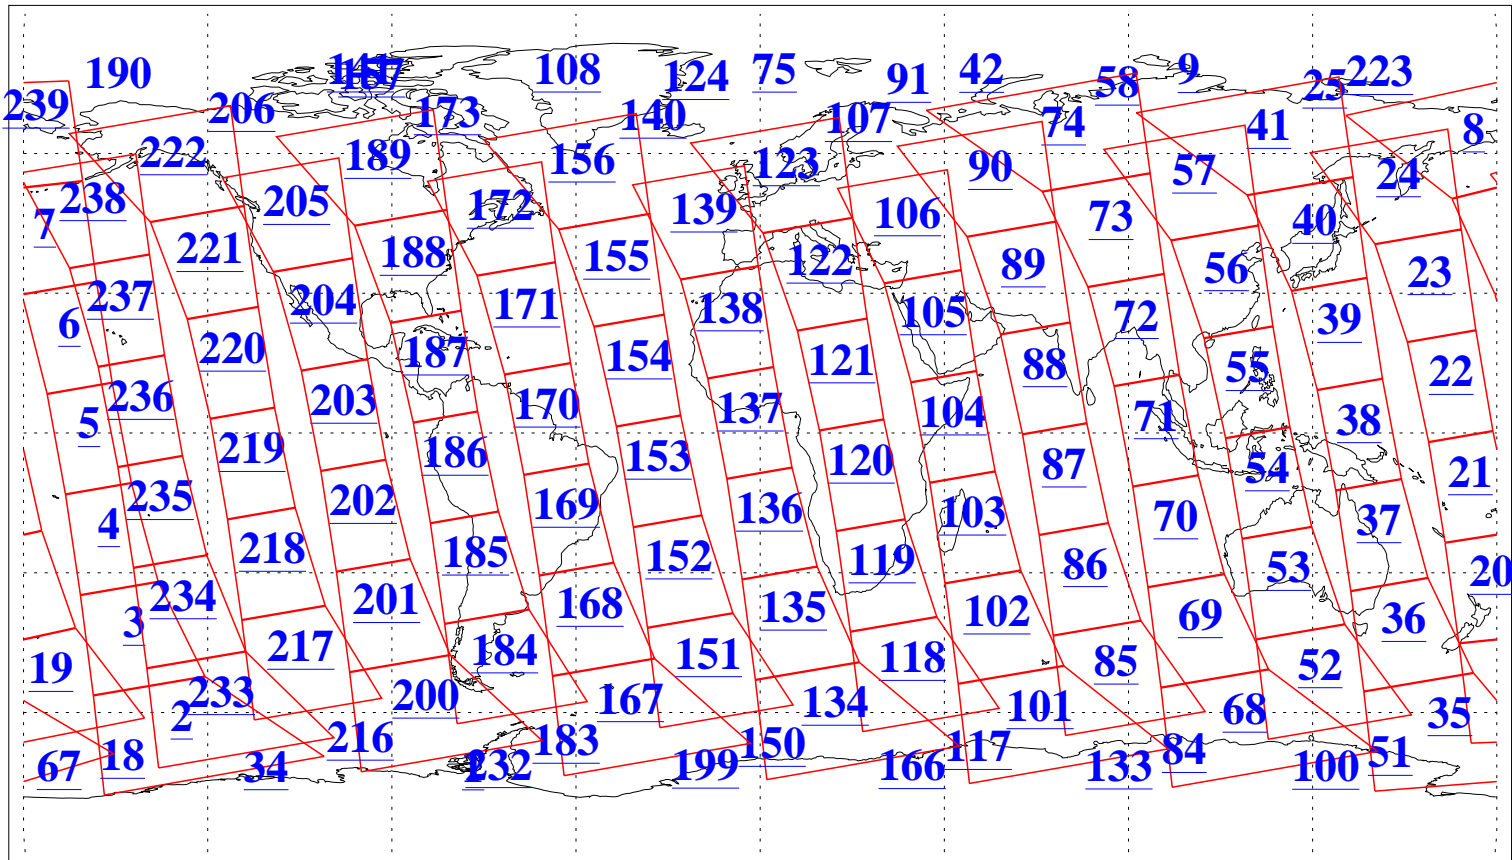

L1B Availability
AMSU Granules: 239
HSB Granules: 0
AIRS Granules: 240

29 Apr 2020
DoY 120
Aqua Day 6570
Granules: 1 to 120

Granules: 121 to 240

Legend: AMSU Available, HSB Available, AIRS Available

L1B Availability
 AMSU Granules: 239
 HSB Granules: 0
 AIRS Granules: 240

29 Apr 2020
 DoY 120
 Aqua Day 6570

Ascending Granules

Descending Granules

Legend: AMSU Available, *HSB Available*, *AIRS Available*

L1B Availability
 AMSU Granules: 239
 HSB Granules: 0
 AIRS Granules: 240

29 Apr 2020
 DoY 120
 Aqua Day 6570

Northern Hemisphere Granules

Southern Hemisphere Granules

Legend: AMSU Available, HSB Available, AIRS Available