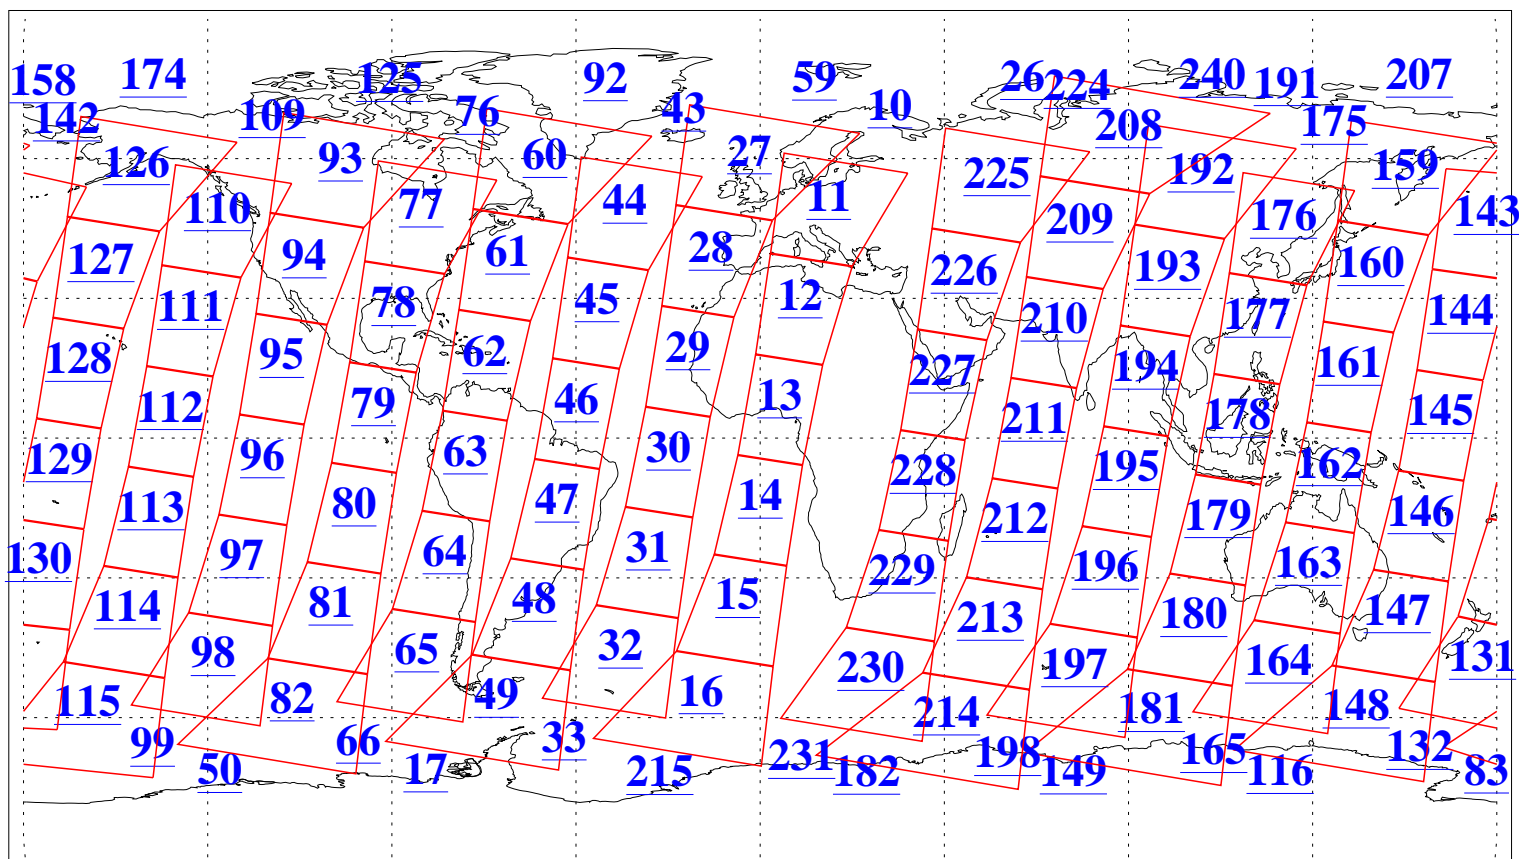

L1B Availability
AMSU Granules: 239
HSB Granules: 0
AIRS Granules: 240

29 Apr 2020
DoY 120
Aqua Day 6570
Granules: 1 to 120

Granules: 121 to 240

Legend: AMSU Available, HSB Available, AIRS Available

L1B Availability
 AMSU Granules: 239
 HSB Granules: 0
 AIRS Granules: 240

29 Apr 2020
 DoY 120
 Aqua Day 6570

Ascending Granules

Descending Granules

Legend: AMSU Available, *HSB Available*, *AIRS Available*

L1B Availability
 AMSU Granules: 239
 HSB Granules: 0
 AIRS Granules: 240

29 Apr 2020
 DoY 120
 Aqua Day 6570

Northern Hemisphere Granules

Southern Hemisphere Granules

Legend: AMSU Available, HSB Available, AIRS Available