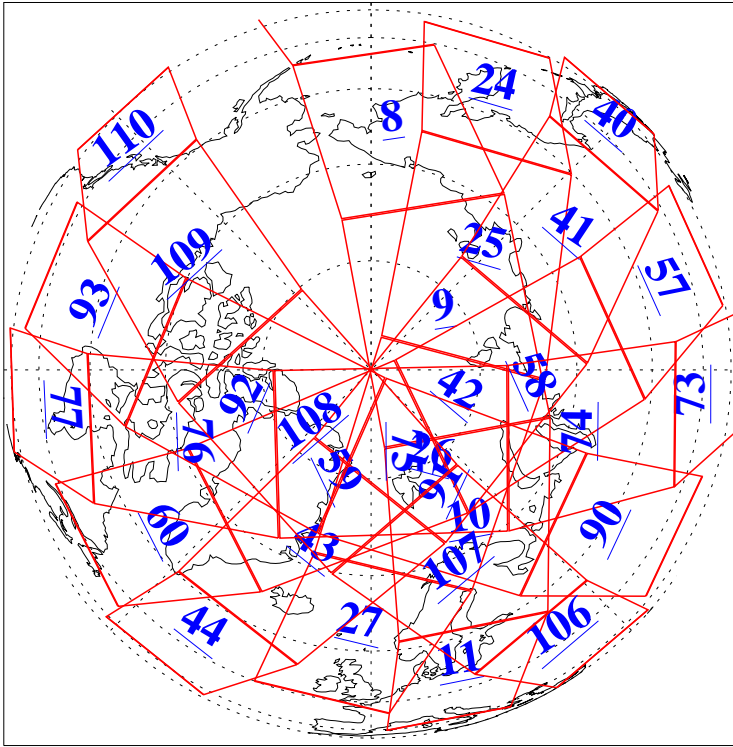

L1B Availability
AMSU Granules: 239
HSB Granules: 0
AIRS Granules: 240

29 Apr 2020
DoY 120
Aqua Day 6570
Granules: 1 to 120

Granules: 121 to 240

Legend: AMSU Available, HSB Available, AIRS Available

L1B Availability
 AMSU Granules: 239
 HSB Granules: 0
 AIRS Granules: 240

29 Apr 2020
 DoY 120
 Aqua Day 6570

Ascending Granules

Descending Granules

Legend: AMSU Available, *HSB Available*, *AIRS Available*

L1B Availability
 AMSU Granules: 239
 HSB Granules: 0
 AIRS Granules: 240

29 Apr 2020
 DoY 120
 Aqua Day 6570

Northern Hemisphere Granules

Southern Hemisphere Granules

Legend: AMSU Available, HSB Available, AIRS Available