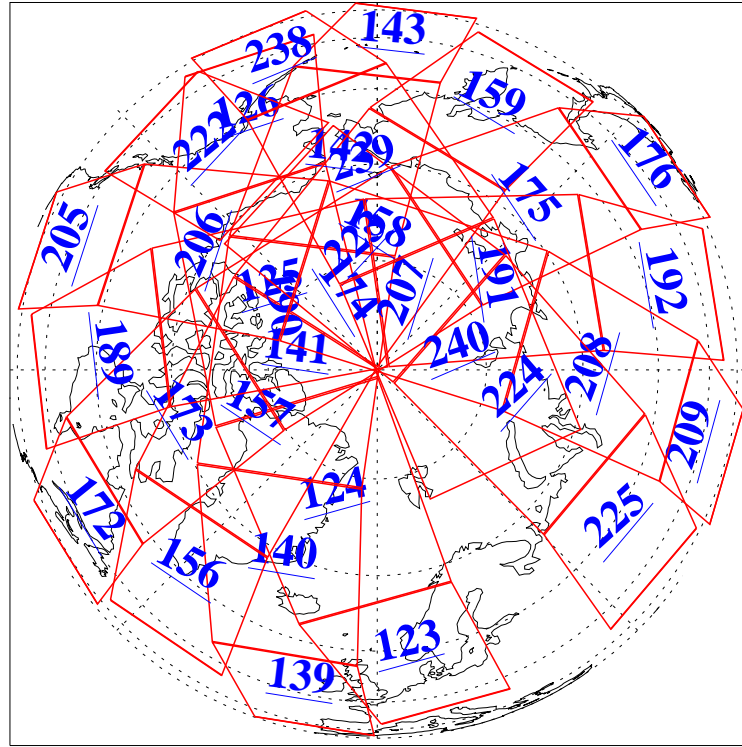

29 Apr 2020
 DoY 120
 Aqua Day 6570

Ascending Granules

Descending Granules

Legend: AMSU Available, *HSB Available*, *AIRS Available*

L1B Availability
 AMSU Granules: 239
 HSB Granules: 0
 AIRS Granules: 240

29 Apr 2020
 DoY 120
 Aqua Day 6570

Northern Hemisphere Granules

Southern Hemisphere Granules

Legend: AMSU Available, HSB Available, AIRS Available