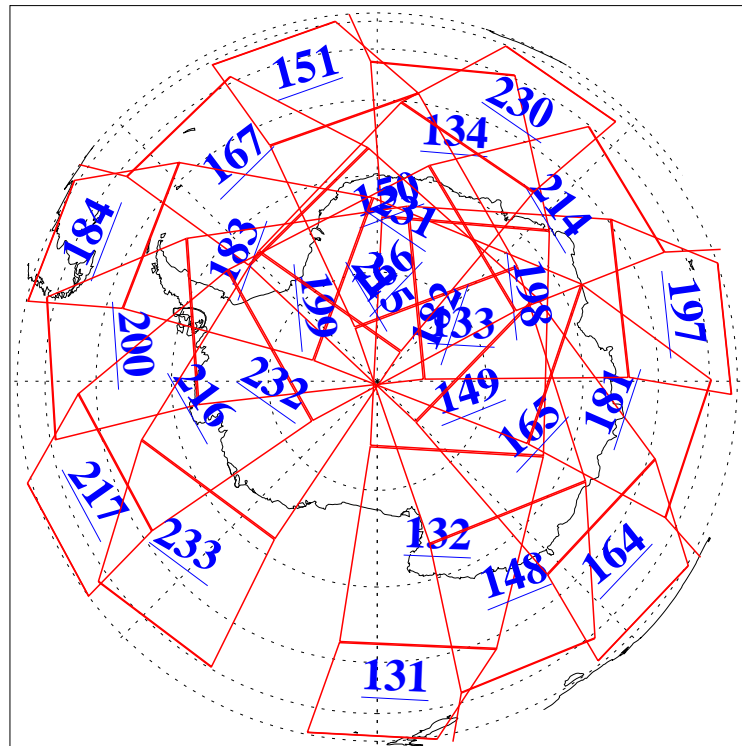

29 Apr 2020
 DoY 120
 Aqua Day 6570

Ascending Granules

Descending Granules

Legend: AMSU Available, *HSB Available*, *AIRS Available*

L1B Availability
 AMSU Granules: 239
 HSB Granules: 0
 AIRS Granules: 240

29 Apr 2020
 DoY 120
 Aqua Day 6570

Northern Hemisphere Granules

Southern Hemisphere Granules

Legend: AMSU Available, HSB Available, AIRS Available