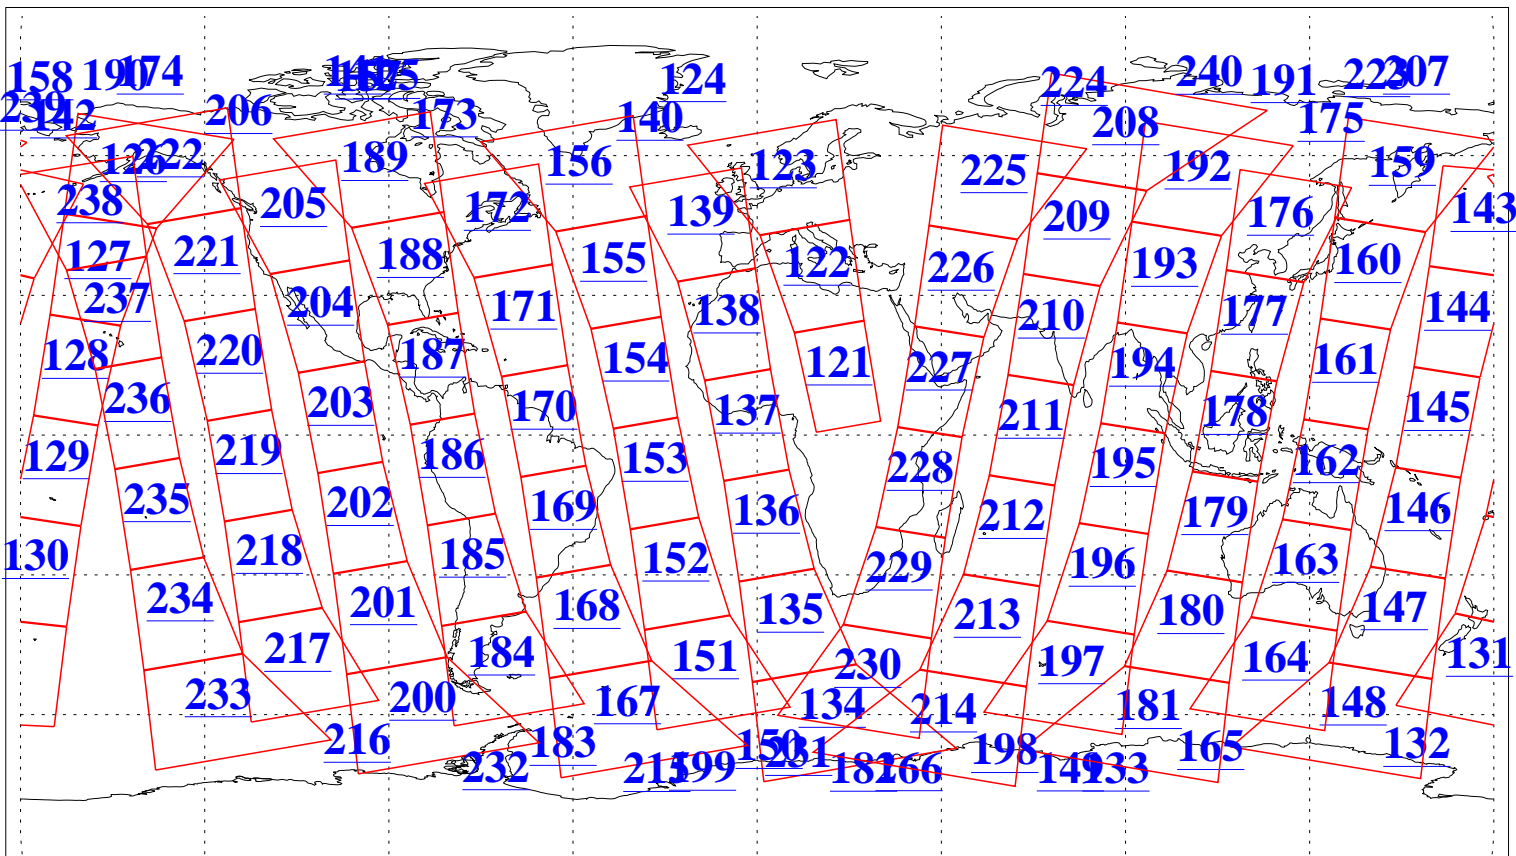

L1B Availability
AMSU Granules: 239
HSB Granules: 0
AIRS Granules: 240

29 Apr 2020
DoY 120
Aqua Day 6570
Granules: 1 to 120

Granules: 121 to 240

Legend: AMSU Available, HSB Available, AIRS Available

L1B Availability
 AMSU Granules: 239
 HSB Granules: 0
 AIRS Granules: 240

29 Apr 2020
 DoY 120
 Aqua Day 6570

Ascending Granules

Descending Granules

Legend: AMSU Available, *HSB Available*, *AIRS Available*

L1B Availability
 AMSU Granules: 239
 HSB Granules: 0
 AIRS Granules: 240

29 Apr 2020
 DoY 120
 Aqua Day 6570

Northern Hemisphere Granules

Southern Hemisphere Granules

Legend: AMSU Available, HSB Available, AIRS Available