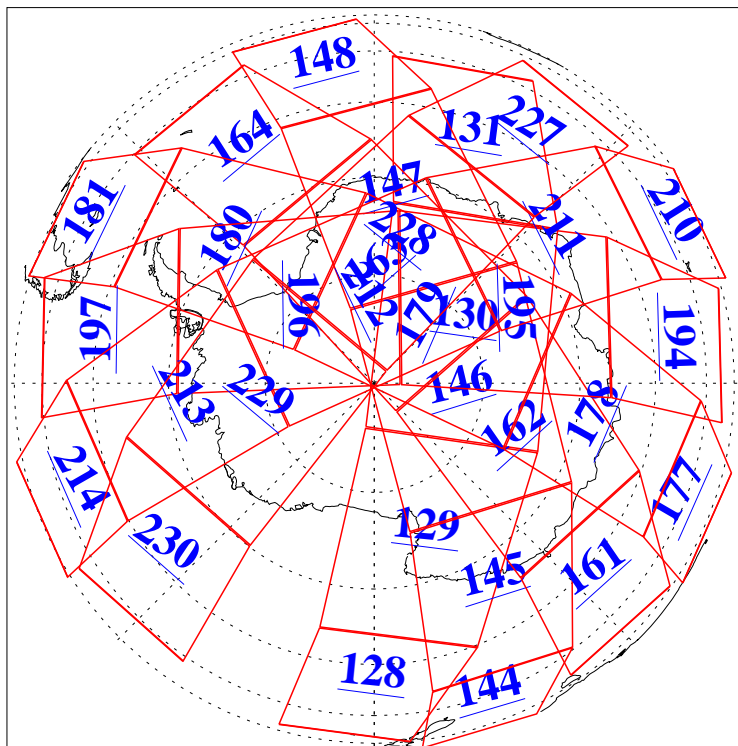

L1B Availability
AMSU Granules: 240
HSB Granules: 0
AIRS Granules: 240

24 Apr 2020
DoY 115
Aqua Day 6565
Granules: 1 to 120

Granules: 121 to 240

Legend: AMSU Available, *HSB Available*, *AIRS Available*

L1B Availability
 AMSU Granules: 240
 HSB Granules: 0
 AIRS Granules: 240

24 Apr 2020
 DoY 115
 Aqua Day 6565

Ascending Granules

Descending Granules

Legend: AMSU Available, HSB Available, AIRS Available

L1B Availability
AMSU Granules: 240
HSB Granules: 0
AIRS Granules: 240

24 Apr 2020
DoY 115
Aqua Day 6565

Northern Hemisphere Granules

Southern Hemisphere Granules

Legend: AMSU Available, HSB Available, AIRS Available