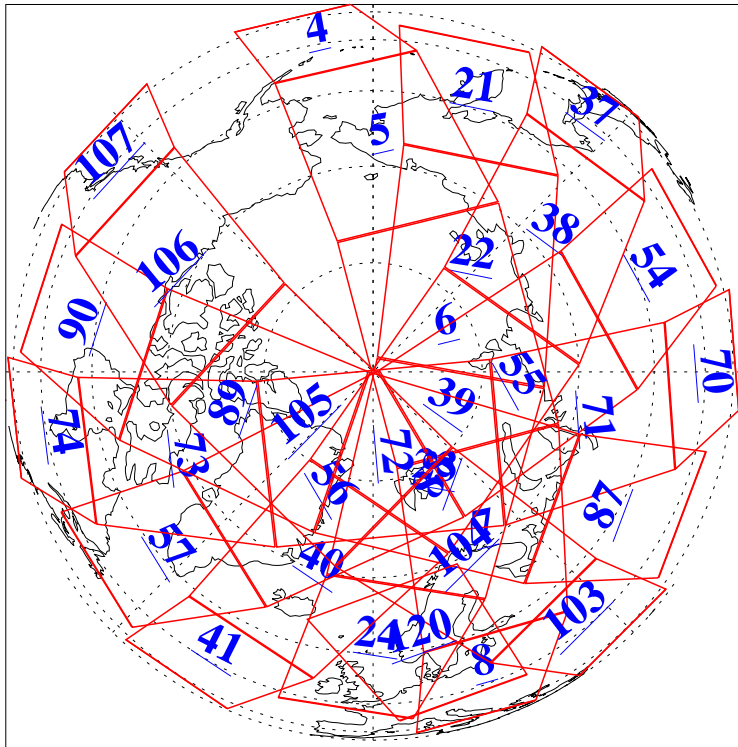

L1B Availability
AMSU Granules: 240
HSB Granules: 0
AIRS Granules: 240

24 Apr 2020
DoY 115
Aqua Day 6565
Granules: 1 to 120

Granules: 121 to 240

Legend: AMSU Available, *HSB Available*, *AIRS Available*

L1B Availability
 AMSU Granules: 240
 HSB Granules: 0
 AIRS Granules: 240

24 Apr 2020
 DoY 115
 Aqua Day 6565

Ascending Granules

Descending Granules

Legend: AMSU Available, HSB Available, AIRS Available

L1B Availability
AMSU Granules: 240
HSB Granules: 0
AIRS Granules: 240

24 Apr 2020
DoY 115
Aqua Day 6565

Northern Hemisphere Granules

Southern Hemisphere Granules

Legend: AMSU Available, HSB Available, AIRS Available