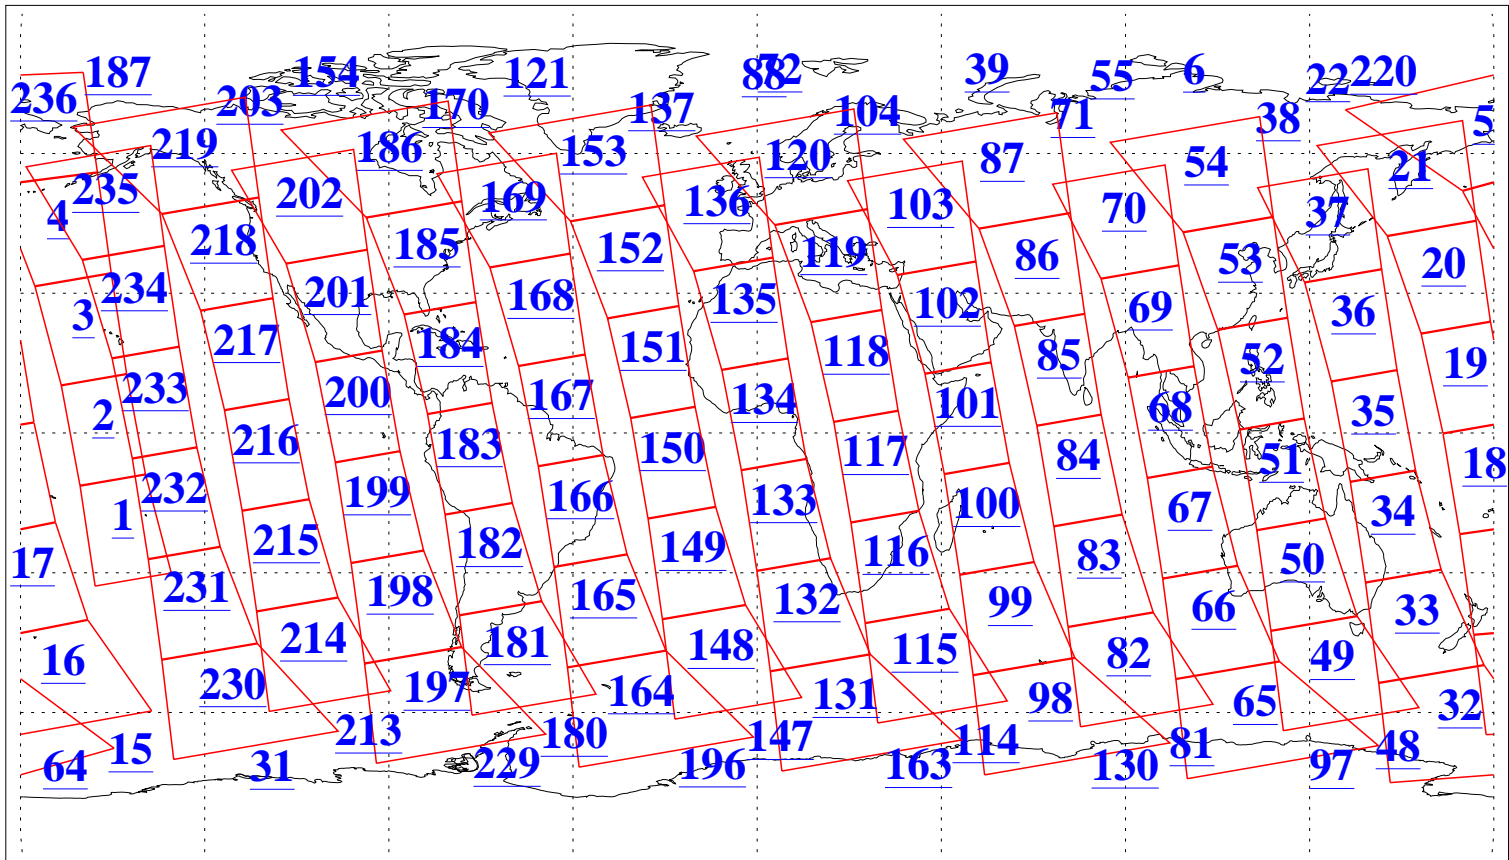

L1B Availability
AMSU Granules: 240
HSB Granules: 0
AIRS Granules: 240

24 Apr 2020
DoY 115
Aqua Day 6565
Granules: 1 to 120

Granules: 121 to 240

Legend: AMSU Available, *HSB Available*, *AIRS Available*

L1B Availability
 AMSU Granules: 240
 HSB Granules: 0
 AIRS Granules: 240

24 Apr 2020
 DoY 115
 Aqua Day 6565

Ascending Granules

Descending Granules

Legend: AMSU Available, HSB Available, AIRS Available

L1B Availability
AMSU Granules: 240
HSB Granules: 0
AIRS Granules: 240

24 Apr 2020
DoY 115
Aqua Day 6565

Northern Hemisphere Granules

Southern Hemisphere Granules

Legend: AMSU Available, HSB Available, AIRS Available