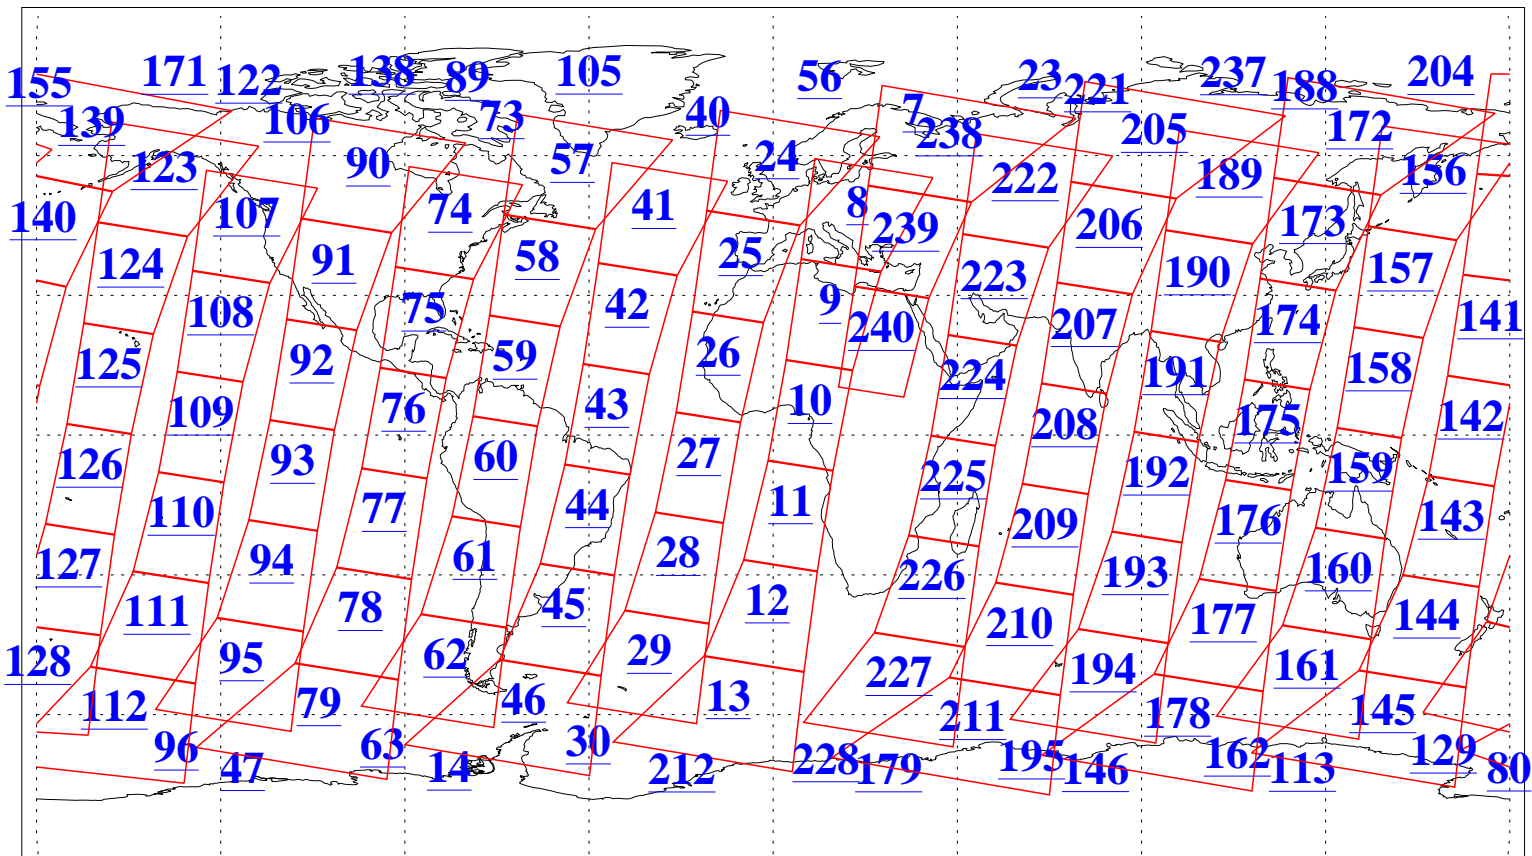

L1B Availability
AMSU Granules: 240
HSB Granules: 0
AIRS Granules: 240

24 Apr 2020
DoY 115
Aqua Day 6565
Granules: 1 to 120

Granules: 121 to 240

Legend: AMSU Available, *HSB Available*, *AIRS Available*

L1B Availability
 AMSU Granules: 240
 HSB Granules: 0
 AIRS Granules: 240

24 Apr 2020
 DoY 115
 Aqua Day 6565

Ascending Granules

Descending Granules

Legend: AMSU Available, HSB Available, AIRS Available

L1B Availability
AMSU Granules: 240
HSB Granules: 0
AIRS Granules: 240

24 Apr 2020
DoY 115
Aqua Day 6565

Northern Hemisphere Granules

Southern Hemisphere Granules

Legend: AMSU Available, HSB Available, AIRS Available