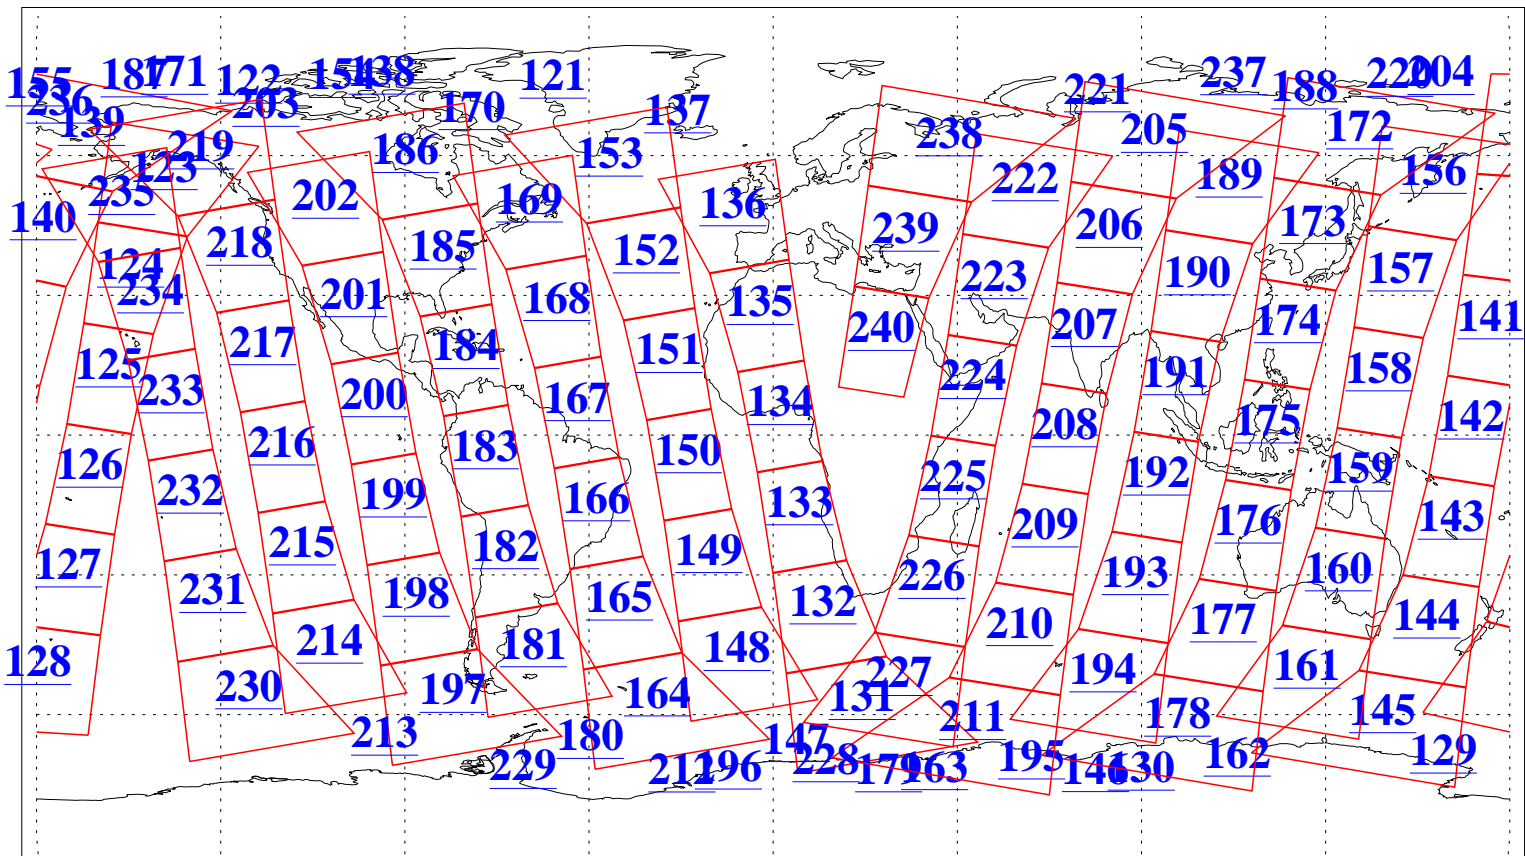

L1B Availability
AMSU Granules: 240
HSB Granules: 0
AIRS Granules: 240

24 Apr 2020
DoY 115
Aqua Day 6565
Granules: 1 to 120

Granules: 121 to 240

Legend: AMSU Available, *HSB Available*, *AIRS Available*

L1B Availability
 AMSU Granules: 240
 HSB Granules: 0
 AIRS Granules: 240

24 Apr 2020
 DoY 115
 Aqua Day 6565

Ascending Granules

Descending Granules

Legend: AMSU Available, HSB Available, AIRS Available

L1B Availability
AMSU Granules: 240
HSB Granules: 0
AIRS Granules: 240

24 Apr 2020
DoY 115
Aqua Day 6565

Northern Hemisphere Granules

Southern Hemisphere Granules

Legend: AMSU Available, HSB Available, AIRS Available