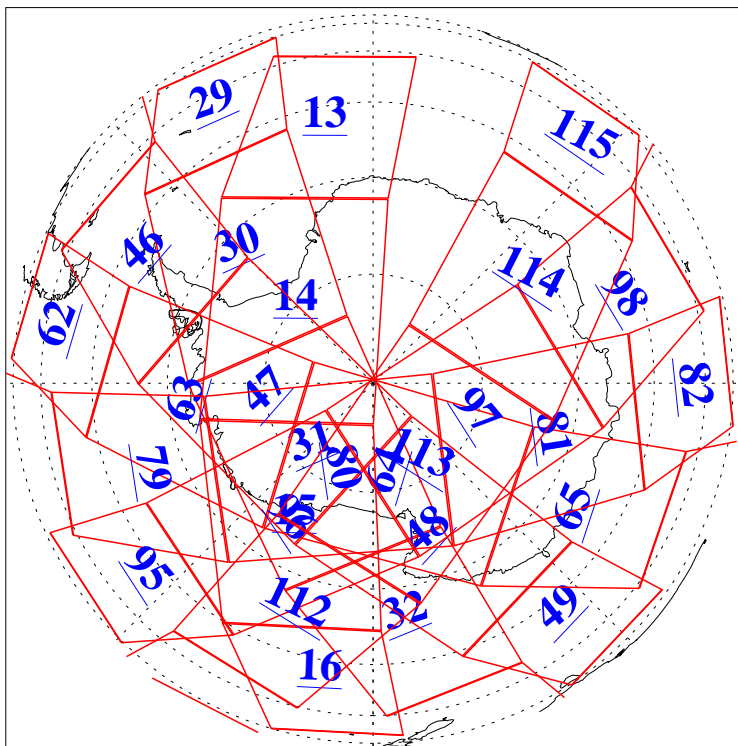

L1B Availability
AMSU Granules: 240
HSB Granules: 0
AIRS Granules: 240

24 Apr 2020
DoY 115
Aqua Day 6565
Granules: 1 to 120

Granules: 121 to 240

Legend: AMSU Available, *HSB Available*, *AIRS Available*

L1B Availability
 AMSU Granules: 240
 HSB Granules: 0
 AIRS Granules: 240

24 Apr 2020
 DoY 115
 Aqua Day 6565

Ascending Granules

Descending Granules

Legend: AMSU Available, HSB Available, AIRS Available

L1B Availability
AMSU Granules: 240
HSB Granules: 0
AIRS Granules: 240

24 Apr 2020
DoY 115
Aqua Day 6565

Northern Hemisphere Granules

Southern Hemisphere Granules

Legend: AMSU Available, HSB Available, AIRS Available