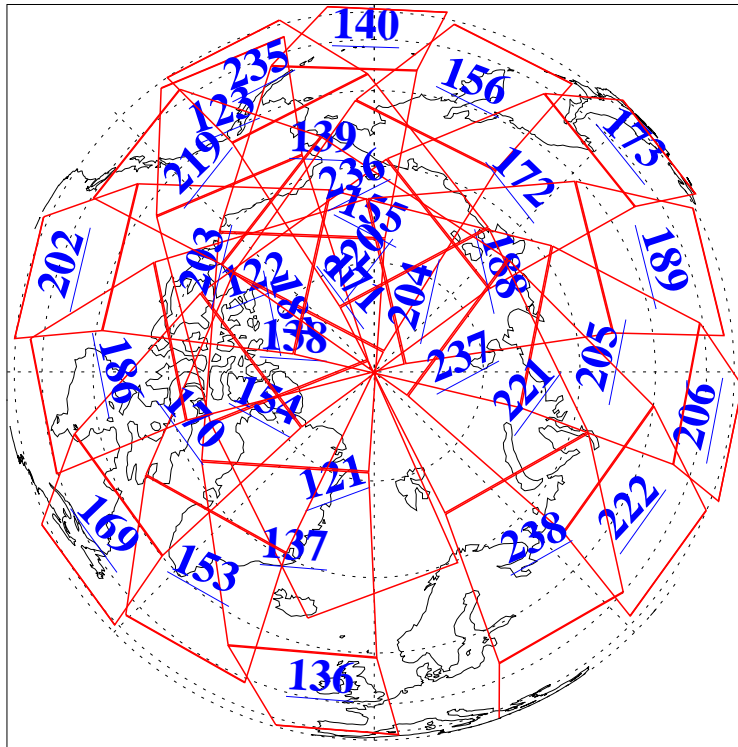

24 Apr 2020
 DoY 115
 Aqua Day 6565

Ascending Granules

Descending Granules

Legend: AMSU Available, HSB Available, AIRS Available

L1B Availability
AMSU Granules: 240
HSB Granules: 0
AIRS Granules: 240

24 Apr 2020
DoY 115
Aqua Day 6565

Northern Hemisphere Granules

Southern Hemisphere Granules

Legend: AMSU Available, HSB Available, AIRS Available