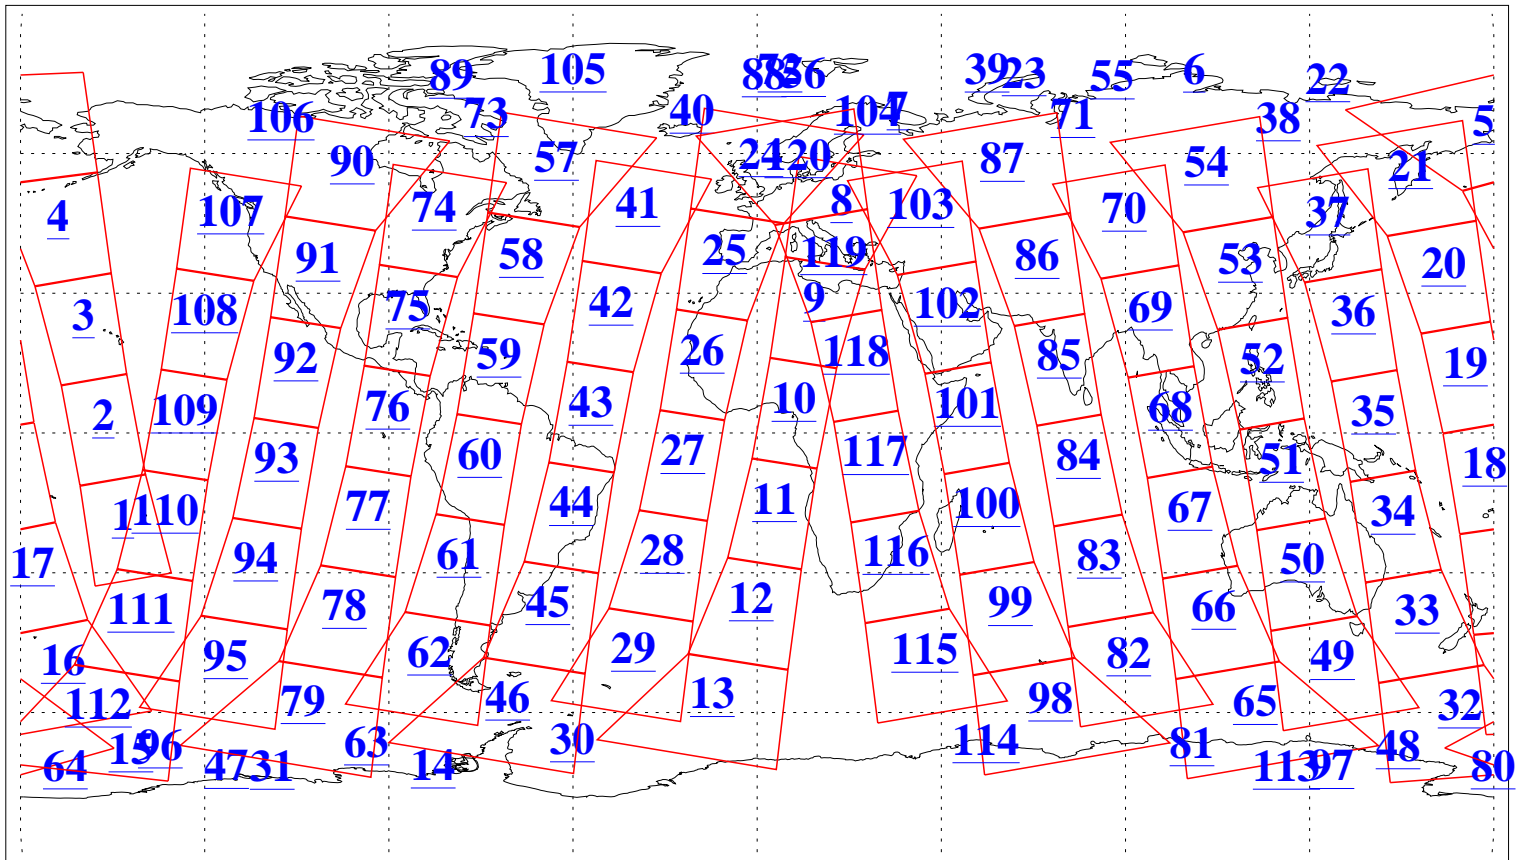

L1B Availability
AMSU Granules: 240
HSB Granules: 0
AIRS Granules: 240

24 Apr 2020
DoY 115
Aqua Day 6565
Granules: 1 to 120

Granules: 121 to 240

Legend: AMSU Available, *HSB Available*, *AIRS Available*

L1B Availability
 AMSU Granules: 240
 HSB Granules: 0
 AIRS Granules: 240

24 Apr 2020
 DoY 115
 Aqua Day 6565

Ascending Granules

Descending Granules

Legend: AMSU Available, HSB Available, AIRS Available

L1B Availability
AMSU Granules: 240
HSB Granules: 0
AIRS Granules: 240

24 Apr 2020
DoY 115
Aqua Day 6565

Northern Hemisphere Granules

Southern Hemisphere Granules

Legend: AMSU Available, HSB Available, AIRS Available