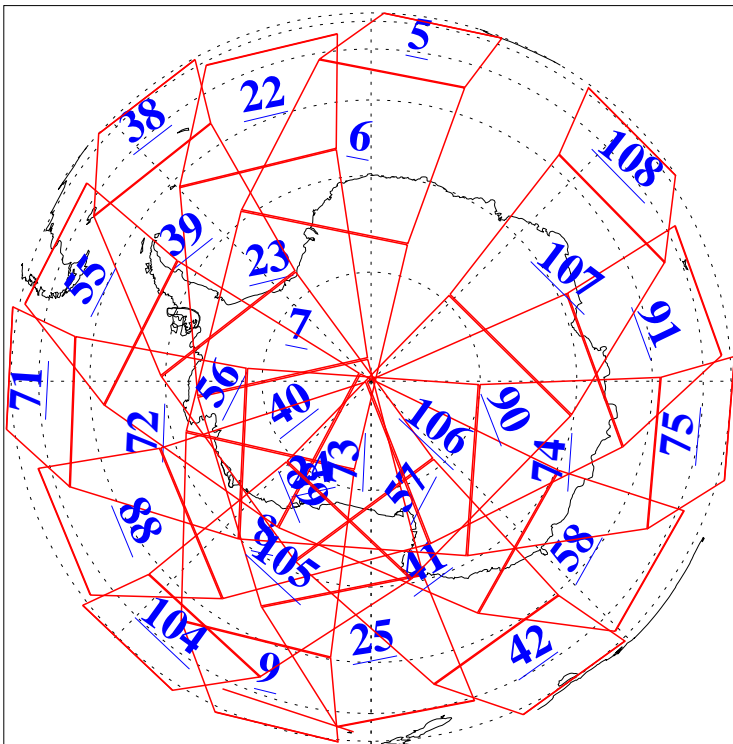

L1B Availability
AMSU Granules: 240
HSB Granules: 0
AIRS Granules: 240

23 Apr 2020
DoY 114
Aqua Day 6564
Granules: 1 to 120

Granules: 121 to 240

Legend: AMSU Available, HSB Available, AIRS Available

L1B Availability
AMSU Granules: 240
HSB Granules: 0
AIRS Granules: 240

23 Apr 2020
DoY 114
Aqua Day 6564

Ascending Granules

Descending Granules

Legend: AMSU Available, HSB Available, AIRS Available

L1B Availability
 AMSU Granules: 240
 HSB Granules: 0
 AIRS Granules: 240

23 Apr 2020
 DoY 114
 Aqua Day 6564

Northern Hemisphere Granules

Southern Hemisphere Granules

Legend: AMSU Available, HSB Available, **AIRS Available**