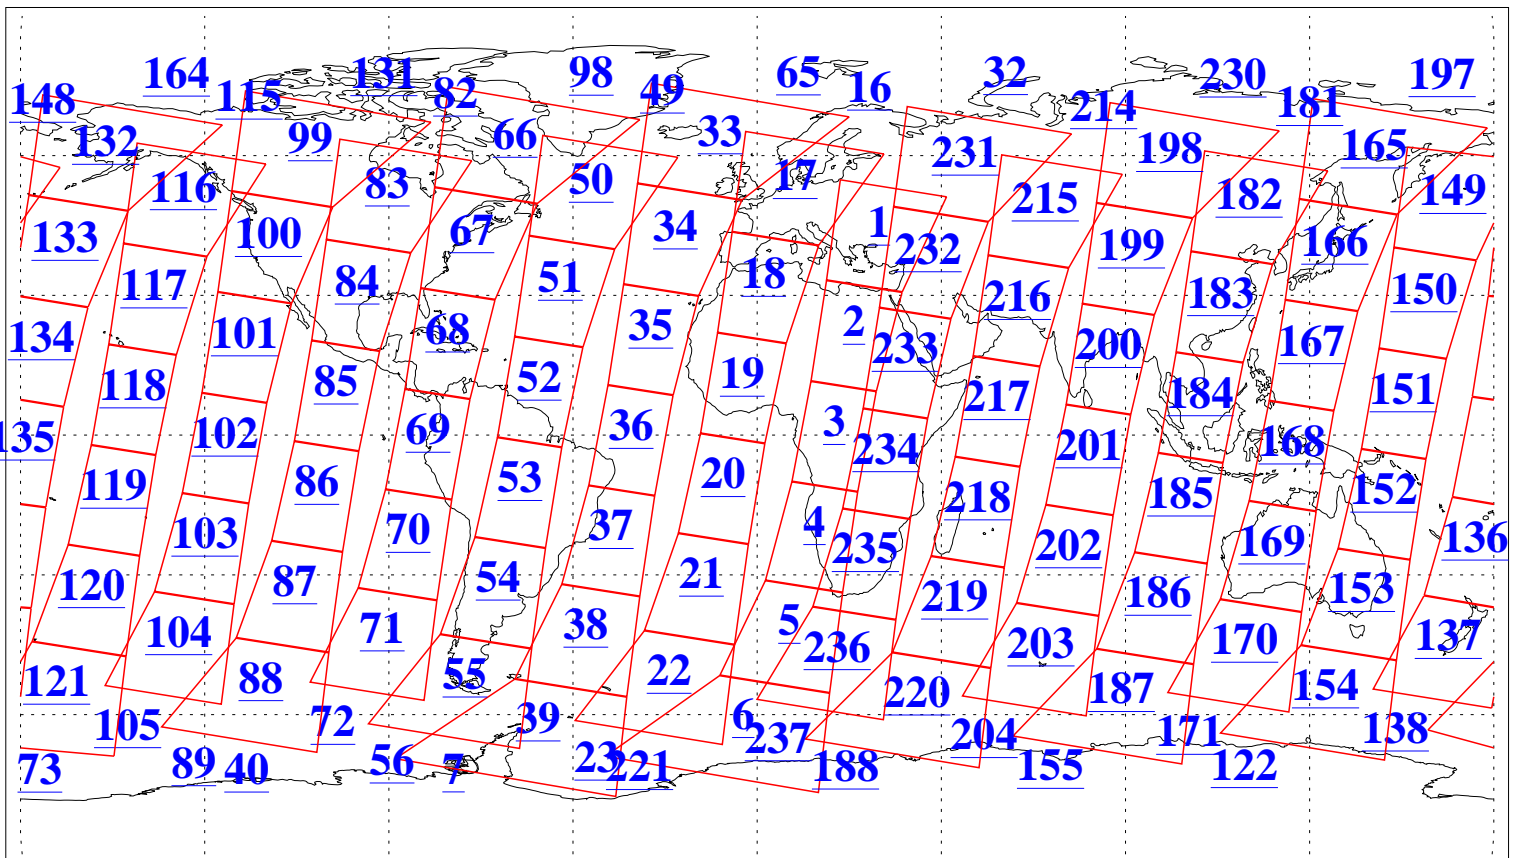

L1B Availability
AMSU Granules: 240
HSB Granules: 0
AIRS Granules: 240

23 Apr 2020
DoY 114
Aqua Day 6564
Granules: 1 to 120

Granules: 121 to 240

Legend: AMSU Available, HSB Available, AIRS Available

L1B Availability
AMSU Granules: 240
HSB Granules: 0
AIRS Granules: 240

23 Apr 2020
DoY 114
Aqua Day 6564

Ascending Granules

Descending Granules

Legend: AMSU Available, HSB Available, AIRS Available

L1B Availability
 AMSU Granules: 240
 HSB Granules: 0
 AIRS Granules: 240

23 Apr 2020
 DoY 114
 Aqua Day 6564

Northern Hemisphere Granules

Southern Hemisphere Granules

Legend: AMSU Available, HSB Available, **AIRS Available**