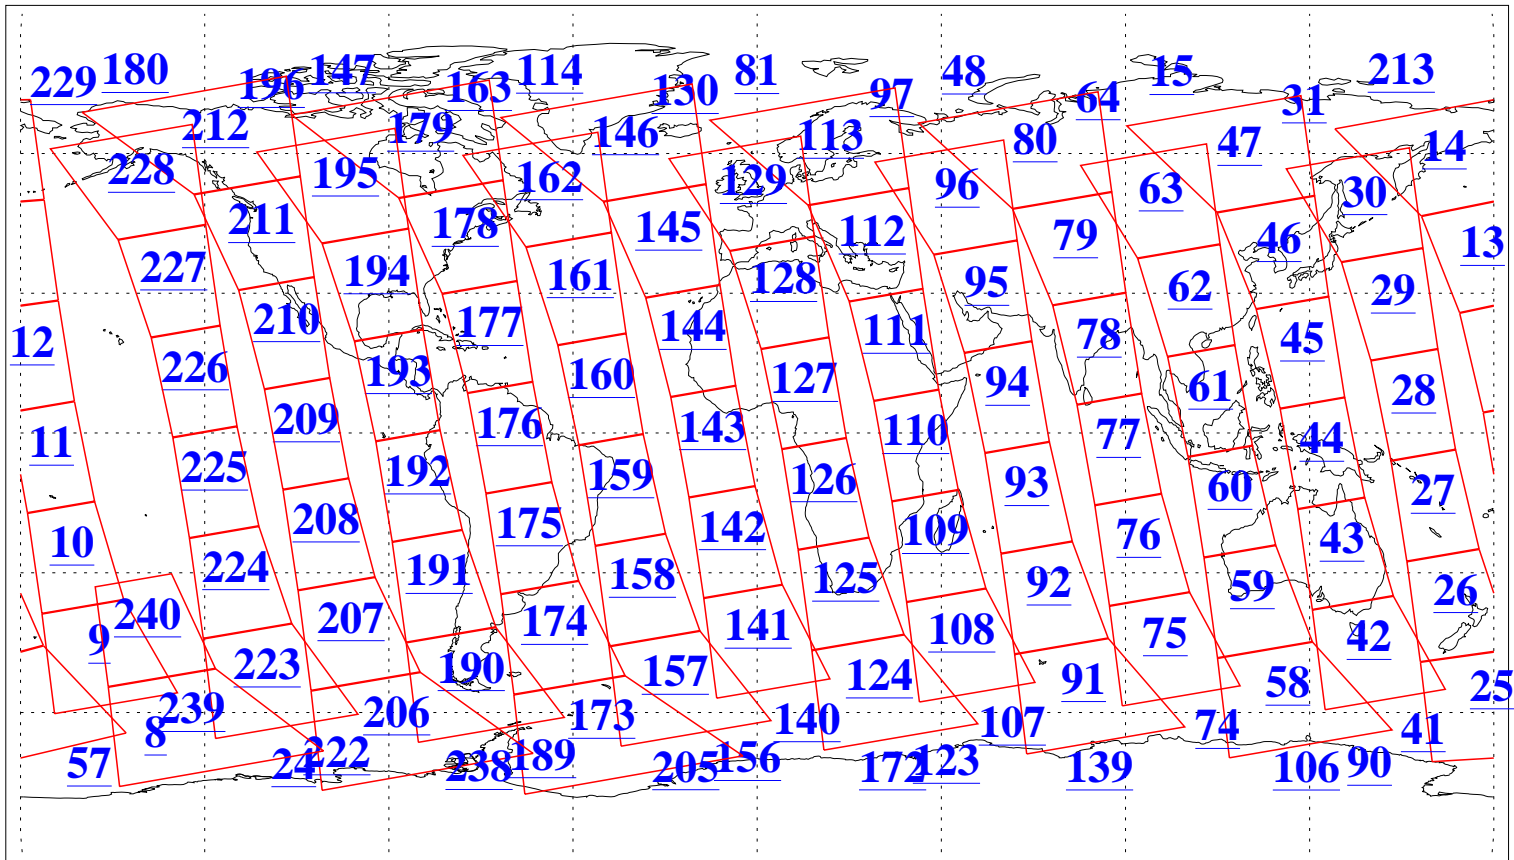

L1B Availability
AMSU Granules: 240
HSB Granules: 0
AIRS Granules: 240

23 Apr 2020
DoY 114
Aqua Day 6564
Granules: 1 to 120

Granules: 121 to 240

Legend: AMSU Available, HSB Available, AIRS Available

L1B Availability
AMSU Granules: 240
HSB Granules: 0
AIRS Granules: 240

23 Apr 2020
DoY 114
Aqua Day 6564

Ascending Granules

Descending Granules

Legend: AMSU Available, HSB Available, AIRS Available

L1B Availability
 AMSU Granules: 240
 HSB Granules: 0
 AIRS Granules: 240

23 Apr 2020
 DoY 114
 Aqua Day 6564

Northern Hemisphere Granules

Southern Hemisphere Granules

Legend: AMSU Available, HSB Available, **AIRS Available**