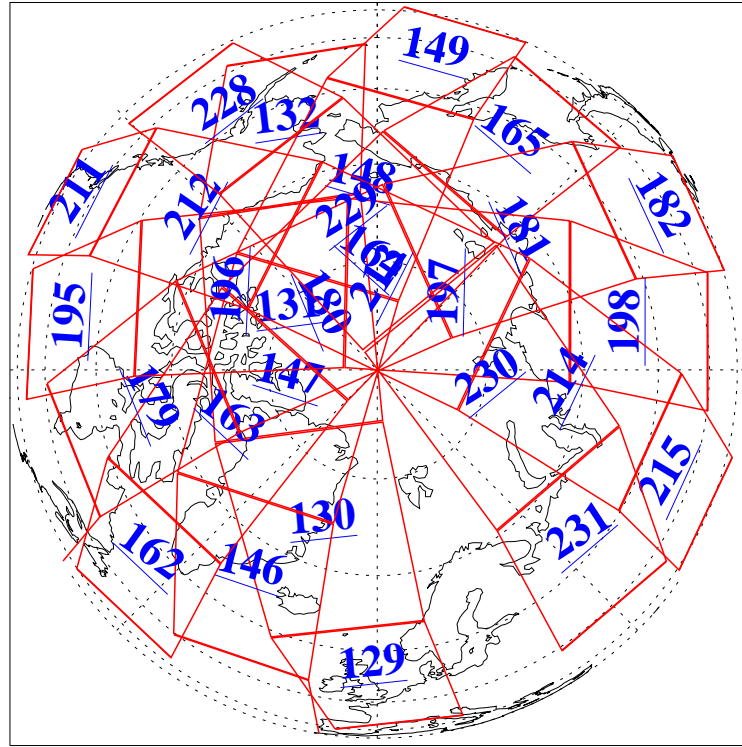

L1B Availability
AMSU Granules: 240
HSB Granules: 0
AIRS Granules: 240

23 Apr 2020
DoY 114
Aqua Day 6564
Granules: 1 to 120

Granules: 121 to 240

Legend: AMSU Available, HSB Available, AIRS Available

L1B Availability
AMSU Granules: 240
HSB Granules: 0
AIRS Granules: 240

23 Apr 2020
DoY 114
Aqua Day 6564

Ascending Granules

Descending Granules

Legend: AMSU Available, HSB Available, AIRS Available

L1B Availability
 AMSU Granules: 240
 HSB Granules: 0
 AIRS Granules: 240

23 Apr 2020
 DoY 114
 Aqua Day 6564

Northern Hemisphere Granules

Southern Hemisphere Granules

Legend: AMSU Available, HSB Available, **AIRS Available**