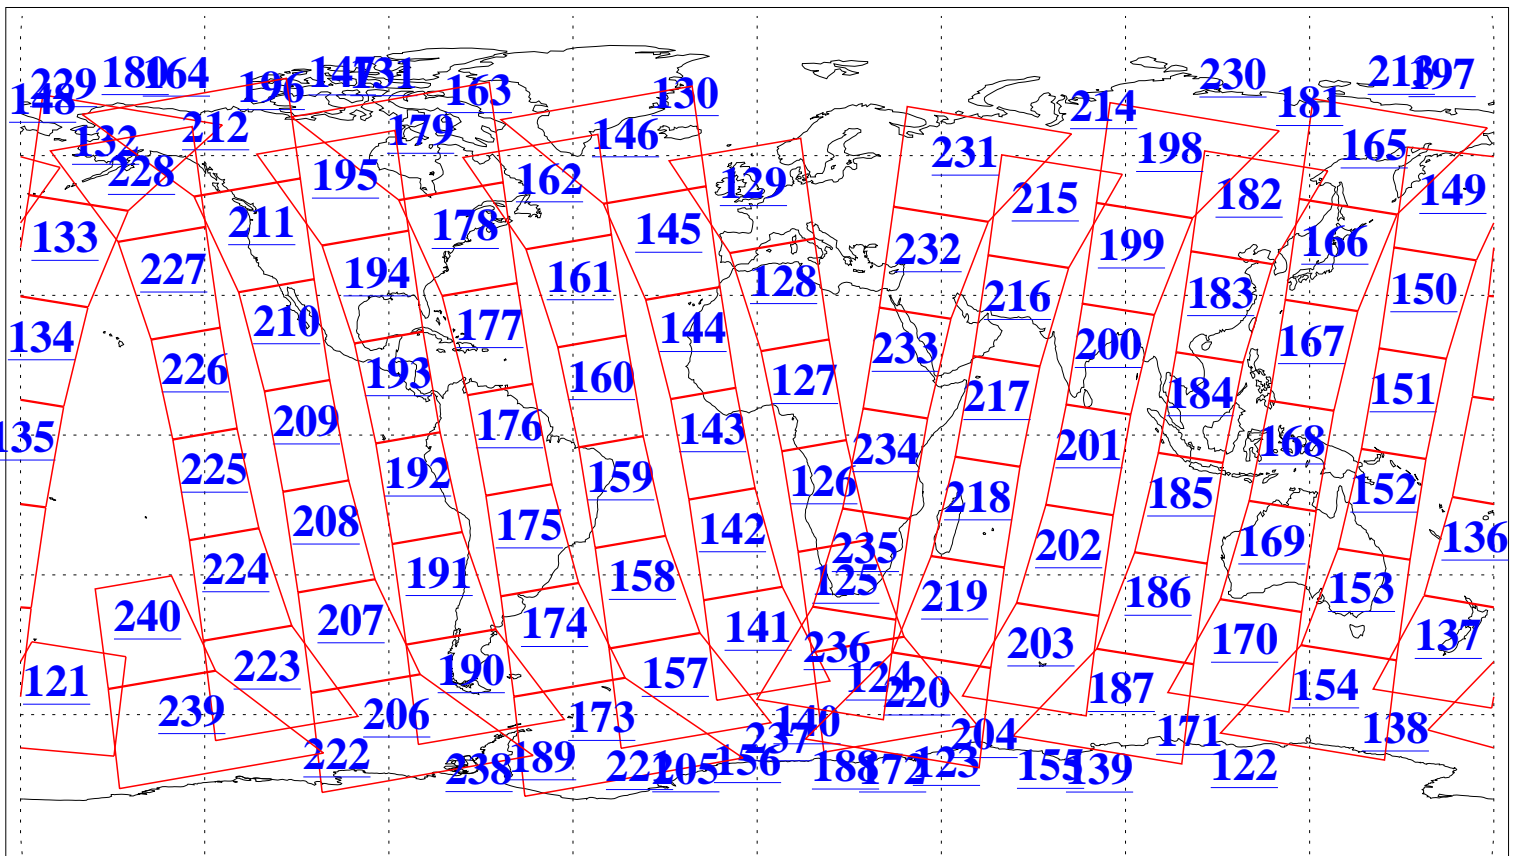

L1B Availability
AMSU Granules: 240
HSB Granules: 0
AIRS Granules: 240

23 Apr 2020
DoY 114
Aqua Day 6564
Granules: 1 to 120

Granules: 121 to 240

Legend: AMSU Available, HSB Available, AIRS Available

L1B Availability
AMSU Granules: 240
HSB Granules: 0
AIRS Granules: 240

23 Apr 2020
DoY 114
Aqua Day 6564

Ascending Granules

Descending Granules

Legend: AMSU Available, HSB Available, AIRS Available

L1B Availability
 AMSU Granules: 240
 HSB Granules: 0
 AIRS Granules: 240

23 Apr 2020
 DoY 114
 Aqua Day 6564

Northern Hemisphere Granules

Southern Hemisphere Granules

Legend: AMSU Available, HSB Available, **AIRS Available**