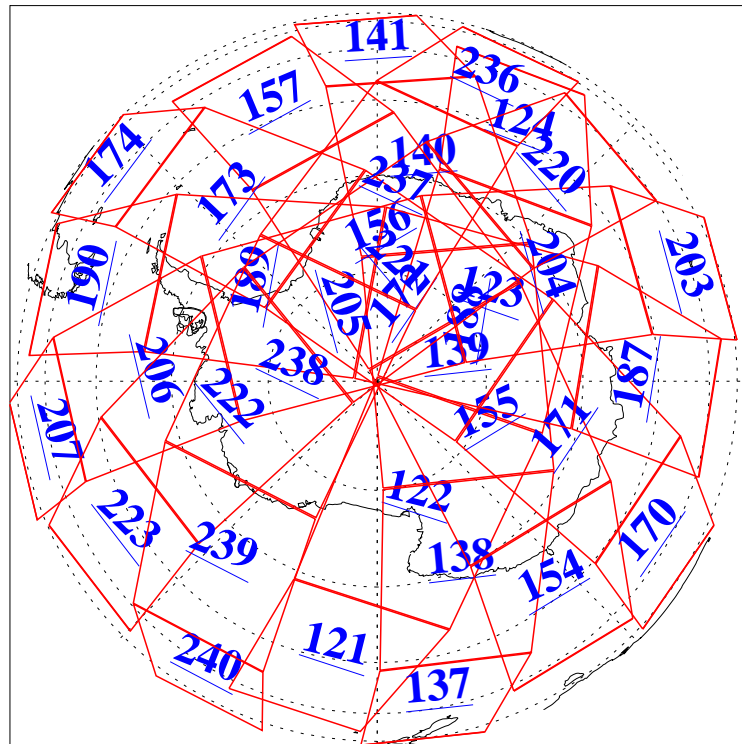

L1B Availability
AMSU Granules: 240
HSB Granules: 0
AIRS Granules: 240

23 Apr 2020
DoY 114
Aqua Day 6564
Granules: 1 to 120

Granules: 121 to 240

Legend: AMSU Available, HSB Available, AIRS Available

L1B Availability
AMSU Granules: 240
HSB Granules: 0
AIRS Granules: 240

23 Apr 2020
DoY 114
Aqua Day 6564

Ascending Granules

Descending Granules

Legend: AMSU Available, HSB Available, AIRS Available

L1B Availability
 AMSU Granules: 240
 HSB Granules: 0
 AIRS Granules: 240

23 Apr 2020
 DoY 114
 Aqua Day 6564

Northern Hemisphere Granules

Southern Hemisphere Granules

Legend: AMSU Available, HSB Available, **AIRS Available**