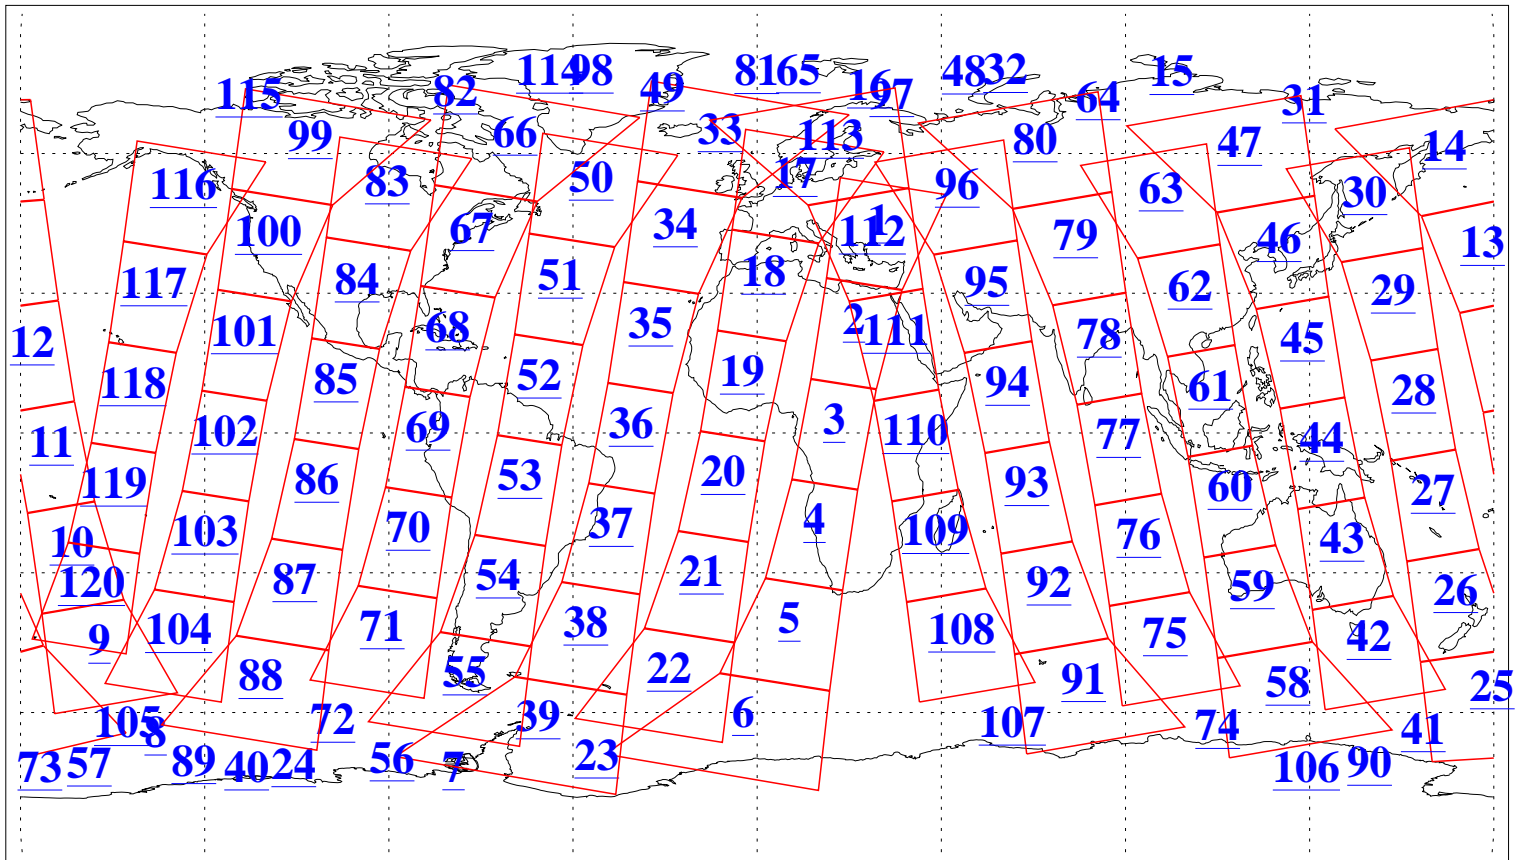

L1B Availability
AMSU Granules: 240
HSB Granules: 0
AIRS Granules: 240

23 Apr 2020
DoY 114
Aqua Day 6564
Granules: 1 to 120

Granules: 121 to 240

Legend: AMSU Available, HSB Available, AIRS Available

L1B Availability
AMSU Granules: 240
HSB Granules: 0
AIRS Granules: 240

23 Apr 2020
DoY 114
Aqua Day 6564

Ascending Granules

Descending Granules

Legend: AMSU Available, HSB Available, AIRS Available

L1B Availability
 AMSU Granules: 240
 HSB Granules: 0
 AIRS Granules: 240

23 Apr 2020
 DoY 114
 Aqua Day 6564

Northern Hemisphere Granules

Southern Hemisphere Granules

Legend: AMSU Available, HSB Available, **AIRS Available**