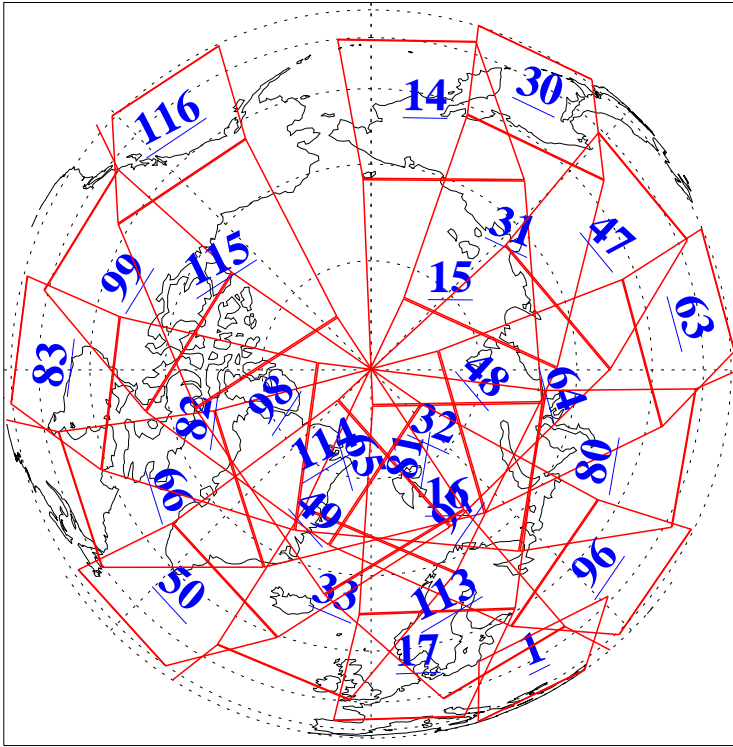

L1B Availability
AMSU Granules: 240
HSB Granules: 0
AIRS Granules: 240

23 Apr 2020
DoY 114
Aqua Day 6564
Granules: 1 to 120

Granules: 121 to 240

Legend: AMSU Available, HSB Available, AIRS Available

L1B Availability
AMSU Granules: 240
HSB Granules: 0
AIRS Granules: 240

23 Apr 2020
DoY 114
Aqua Day 6564

Ascending Granules

Descending Granules

Legend: AMSU Available, HSB Available, AIRS Available

L1B Availability
 AMSU Granules: 240
 HSB Granules: 0
 AIRS Granules: 240

23 Apr 2020
 DoY 114
 Aqua Day 6564

Northern Hemisphere Granules

Southern Hemisphere Granules

Legend: AMSU Available, HSB Available, **AIRS Available**