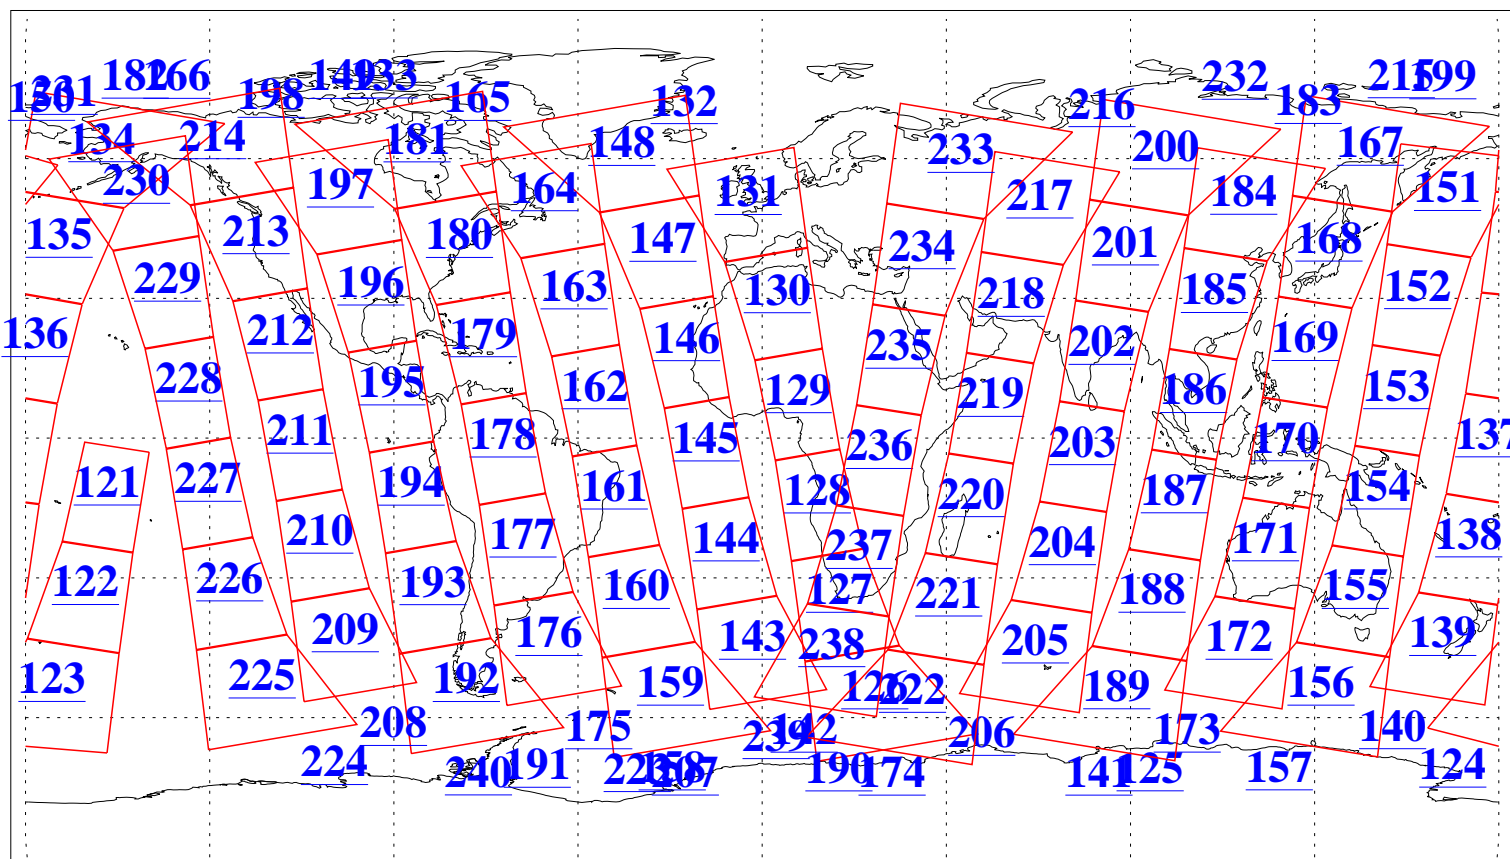

L1B Availability
 AMSU Granules: 240
 HSB Granules: 0
 AIRS Granules: 240

21 Apr 2020
 DoY 112
 Aqua Day 6562
 Granules: 1 to 120

Granules: 121 to 240

Legend: AMSU Available, *HSB Available*, *AIRS Available*

L1B Availability
 AMSU Granules: 240
 HSB Granules: 0
 AIRS Granules: 240

21 Apr 2020
 DoY 112
 Aqua Day 6562

Ascending Granules

Descending Granules

Legend: AMSU Available, *HSB Available*, *AIRS Available*

L1B Availability
 AMSU Granules: 240
 HSB Granules: 0
 AIRS Granules: 240

21 Apr 2020
 DoY 112
 Aqua Day 6562

Northern Hemisphere Granules

Southern Hemisphere Granules

Legend: AMSU Available, HSB Available, **AIRS Available**