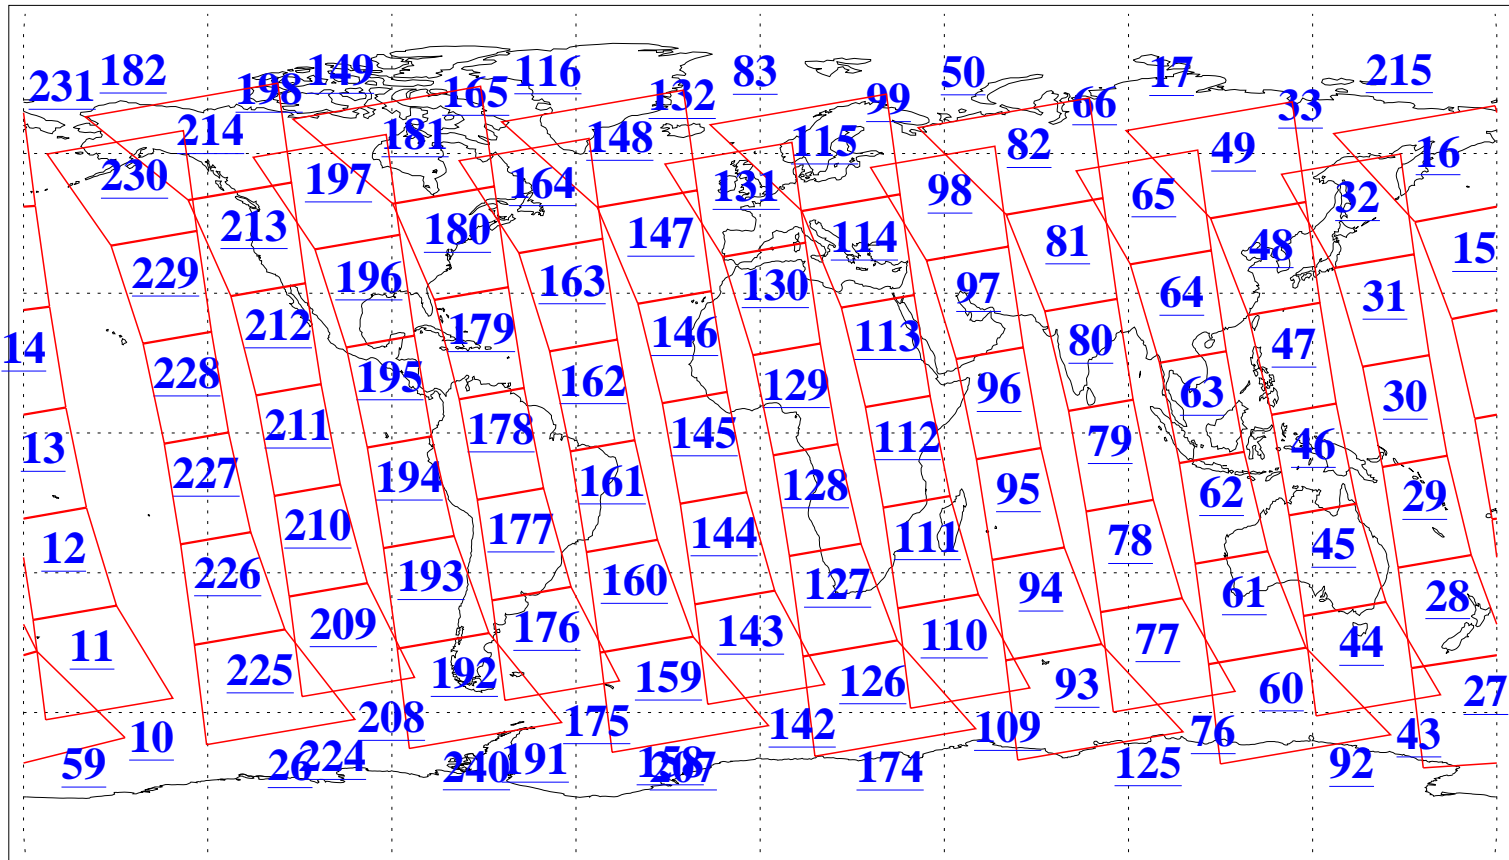

L1B Availability
 AMSU Granules: 240
 HSB Granules: 0
 AIRS Granules: 240

21 Apr 2020
 DoY 112
 Aqua Day 6562
 Granules: 1 to 120

Granules: 121 to 240

Legend: AMSU Available, *HSB Available*, *AIRS Available*

L1B Availability
 AMSU Granules: 240
 HSB Granules: 0
 AIRS Granules: 240

21 Apr 2020
 DoY 112
 Aqua Day 6562

Ascending Granules

Descending Granules

Legend: AMSU Available, *HSB Available*, *AIRS Available*

L1B Availability
 AMSU Granules: 240
 HSB Granules: 0
 AIRS Granules: 240

21 Apr 2020
 DoY 112
 Aqua Day 6562

Northern Hemisphere Granules

Southern Hemisphere Granules

Legend: AMSU Available, HSB Available, **AIRS Available**