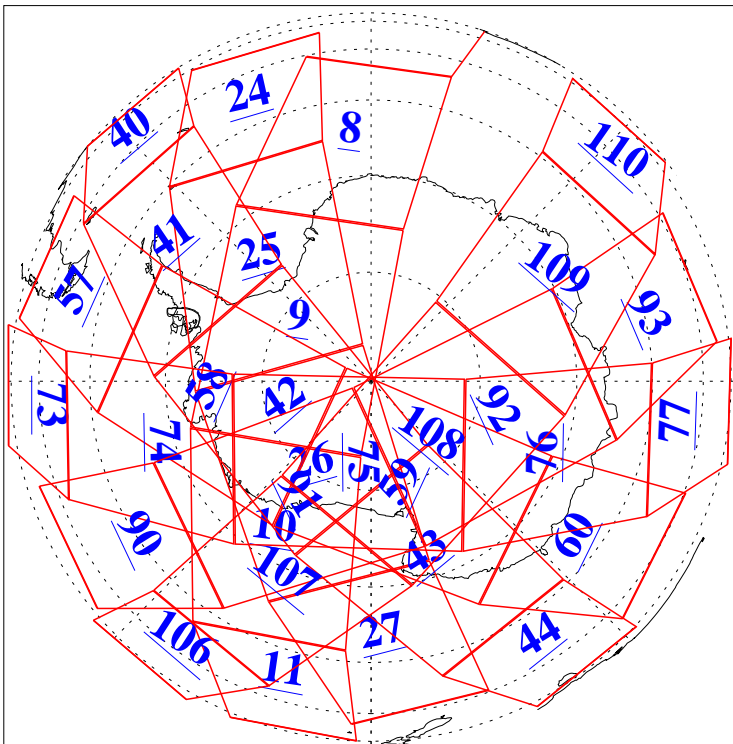

L1B Availability
 AMSU Granules: 240
 HSB Granules: 0
 AIRS Granules: 240

21 Apr 2020
 DoY 112
 Aqua Day 6562
 Granules: 1 to 120

Granules: 121 to 240

Legend: AMSU Available, *HSB Available*, *AIRS Available*

L1B Availability
 AMSU Granules: 240
 HSB Granules: 0
 AIRS Granules: 240

21 Apr 2020
 DoY 112
 Aqua Day 6562

Ascending Granules

Descending Granules

Legend: AMSU Available, *HSB Available*, *AIRS Available*

L1B Availability
 AMSU Granules: 240
 HSB Granules: 0
 AIRS Granules: 240

21 Apr 2020
 DoY 112
 Aqua Day 6562

Northern Hemisphere Granules

Southern Hemisphere Granules

Legend: AMSU Available, HSB Available, **AIRS Available**