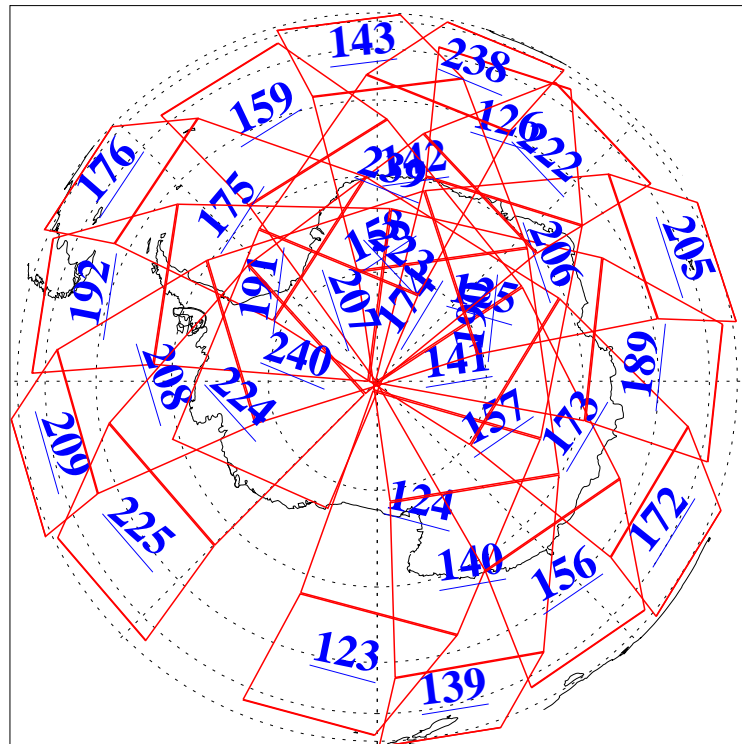

L1B Availability
 AMSU Granules: 240
 HSB Granules: 0
 AIRS Granules: 240

21 Apr 2020
 DoY 112
 Aqua Day 6562
 Granules: 1 to 120

Granules: 121 to 240

Legend: AMSU Available, *HSB Available*, *AIRS Available*

L1B Availability
 AMSU Granules: 240
 HSB Granules: 0
 AIRS Granules: 240

21 Apr 2020
 DoY 112
 Aqua Day 6562

Ascending Granules

Descending Granules

Legend: AMSU Available, *HSB Available*, *AIRS Available*

L1B Availability
 AMSU Granules: 240
 HSB Granules: 0
 AIRS Granules: 240

21 Apr 2020
 DoY 112
 Aqua Day 6562

Northern Hemisphere Granules

Southern Hemisphere Granules

Legend: AMSU Available, HSB Available, **AIRS Available**