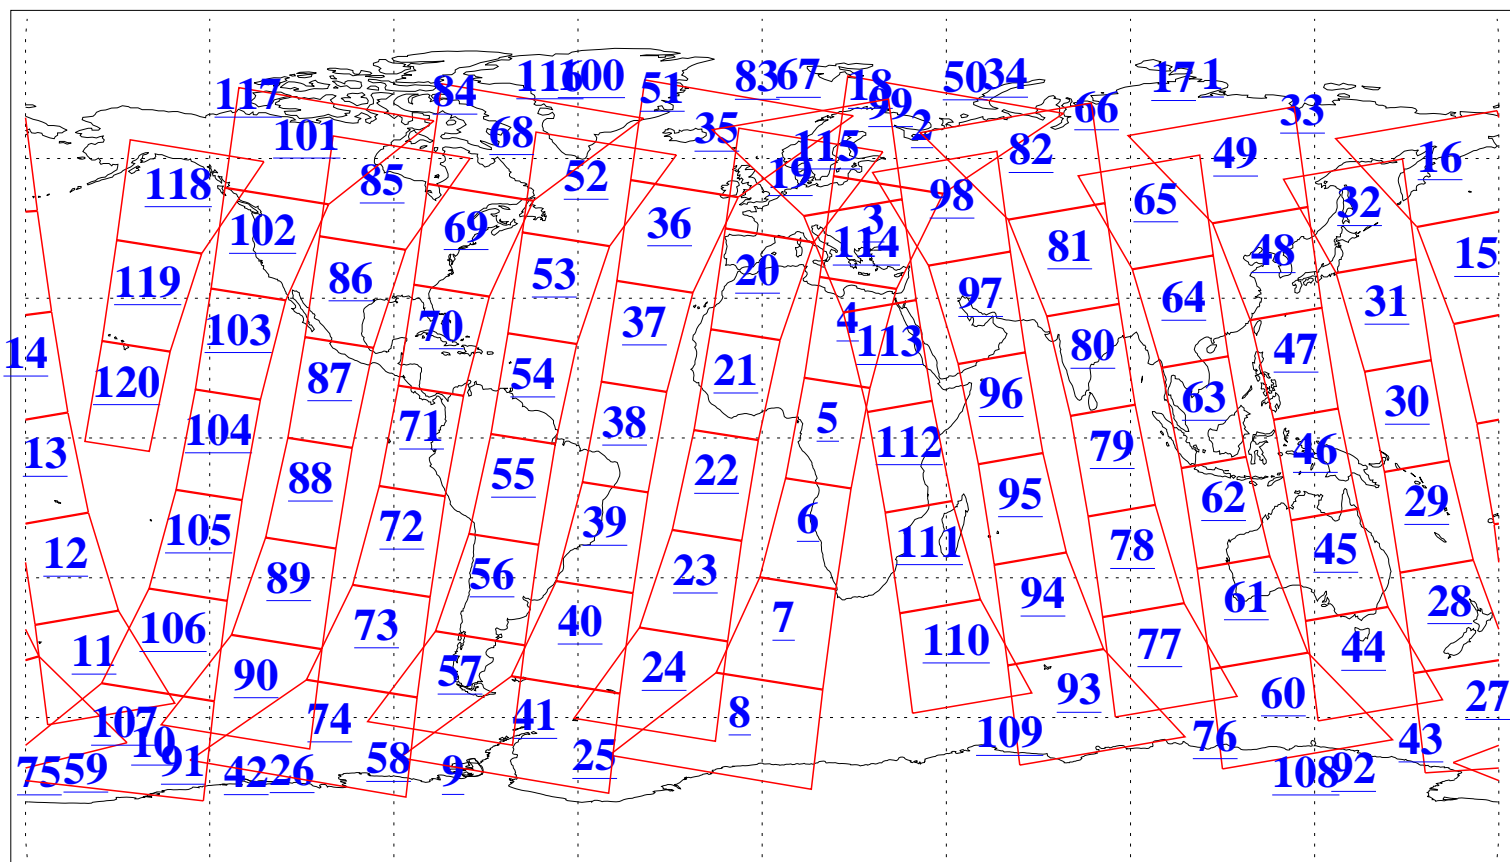

L1B Availability
 AMSU Granules: 240
 HSB Granules: 0
 AIRS Granules: 240

21 Apr 2020
 DoY 112
 Aqua Day 6562
 Granules: 1 to 120

Granules: 121 to 240

Legend: AMSU Available, *HSB Available*, *AIRS Available*

L1B Availability
 AMSU Granules: 240
 HSB Granules: 0
 AIRS Granules: 240

21 Apr 2020
 DoY 112
 Aqua Day 6562

Ascending Granules

Descending Granules

Legend: AMSU Available, *HSB Available*, *AIRS Available*

L1B Availability
 AMSU Granules: 240
 HSB Granules: 0
 AIRS Granules: 240

21 Apr 2020
 DoY 112
 Aqua Day 6562

Northern Hemisphere Granules

Southern Hemisphere Granules

Legend: AMSU Available, HSB Available, **AIRS Available**