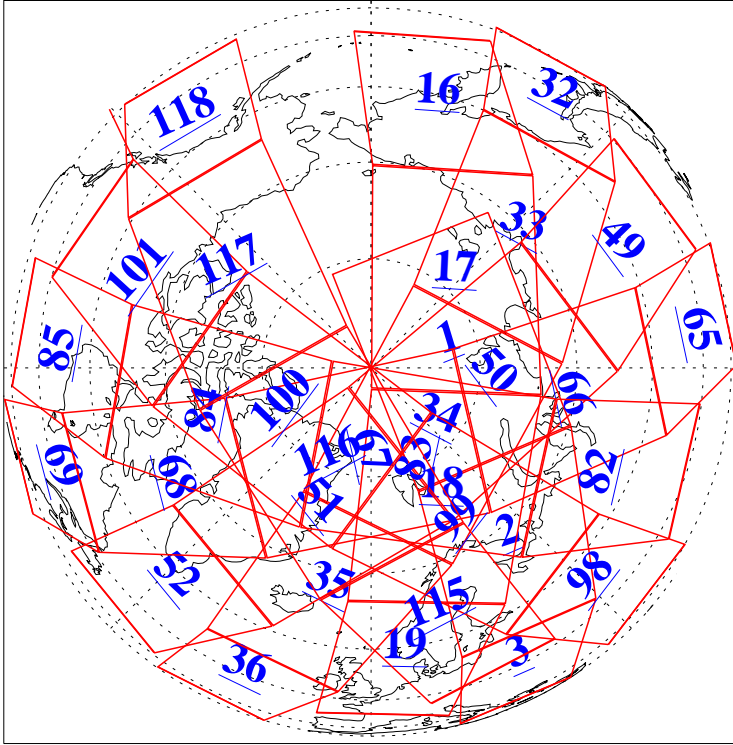

L1B Availability
 AMSU Granules: 240
 HSB Granules: 0
 AIRS Granules: 240

21 Apr 2020
 DoY 112
 Aqua Day 6562
 Granules: 1 to 120

Granules: 121 to 240

Legend: AMSU Available, *HSB Available*, *AIRS Available*

L1B Availability
 AMSU Granules: 240
 HSB Granules: 0
 AIRS Granules: 240

21 Apr 2020
 DoY 112
 Aqua Day 6562

Ascending Granules

Descending Granules

Legend: AMSU Available, *HSB Available*, *AIRS Available*

L1B Availability
 AMSU Granules: 240
 HSB Granules: 0
 AIRS Granules: 240

21 Apr 2020
 DoY 112
 Aqua Day 6562

Northern Hemisphere Granules

Southern Hemisphere Granules

Legend: AMSU Available, HSB Available, **AIRS Available**