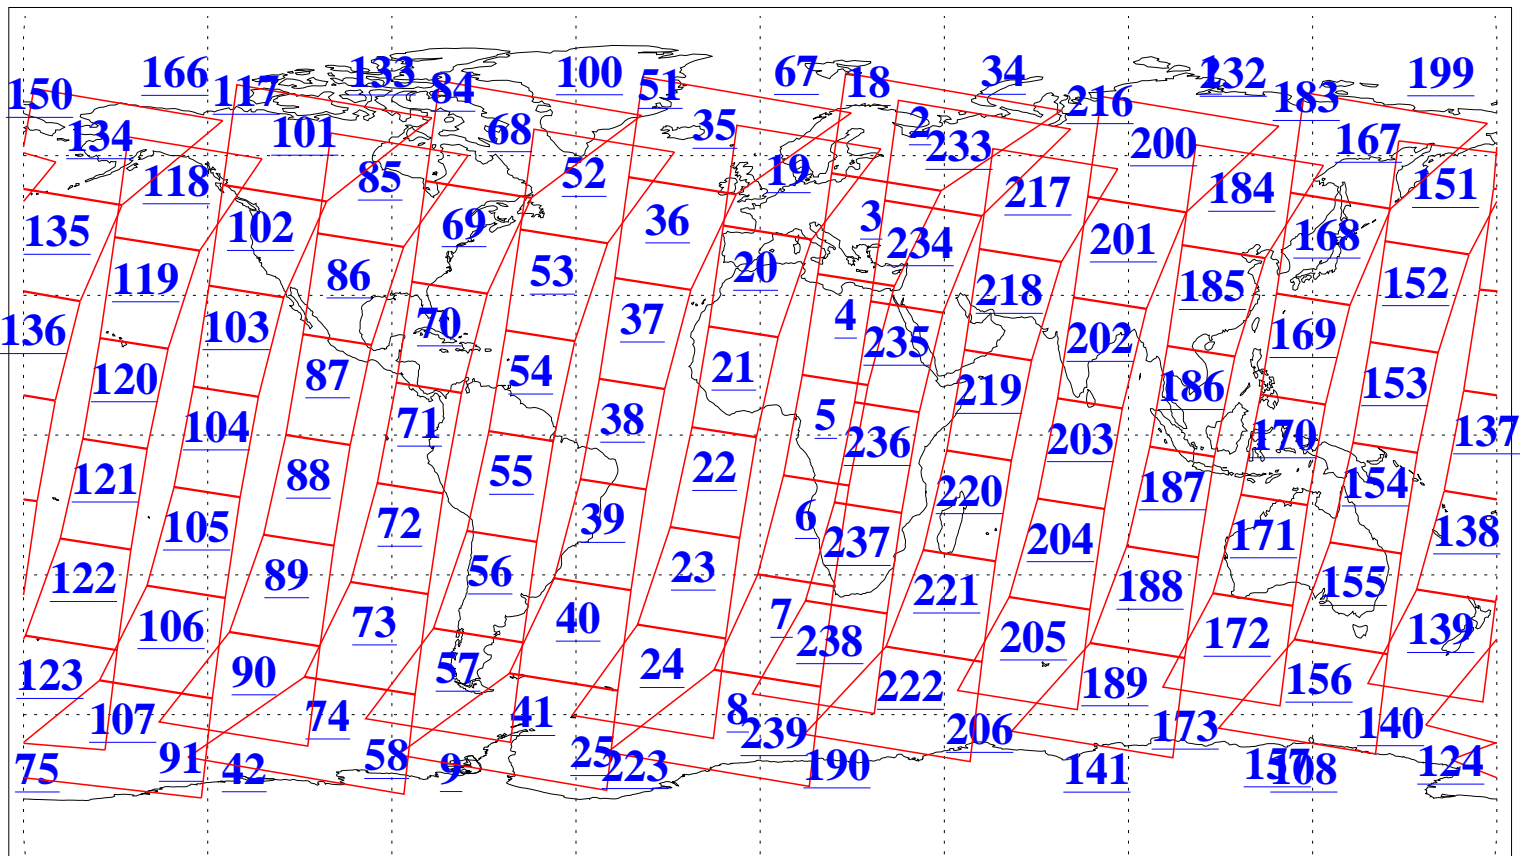

L1B Availability
 AMSU Granules: 240
 HSB Granules: 0
 AIRS Granules: 240

21 Apr 2020
 DoY 112
 Aqua Day 6562
 Granules: 1 to 120

Granules: 121 to 240

Legend: AMSU Available, *HSB Available*, *AIRS Available*

L1B Availability
 AMSU Granules: 240
 HSB Granules: 0
 AIRS Granules: 240

21 Apr 2020
 DoY 112
 Aqua Day 6562

Ascending Granules

Descending Granules

Legend: AMSU Available, *HSB Available*, *AIRS Available*

L1B Availability
 AMSU Granules: 240
 HSB Granules: 0
 AIRS Granules: 240

21 Apr 2020
 DoY 112
 Aqua Day 6562

Northern Hemisphere Granules

Southern Hemisphere Granules

Legend: AMSU Available, HSB Available, **AIRS Available**