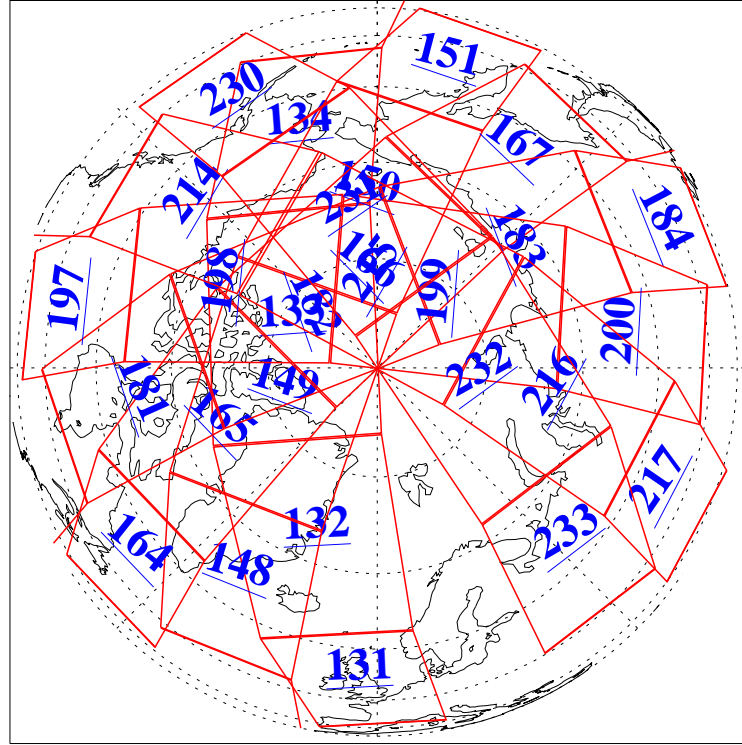

L1B Availability
 AMSU Granules: 240
 HSB Granules: 0
 AIRS Granules: 240

21 Apr 2020
 DoY 112
 Aqua Day 6562

Ascending Granules

Descending Granules

Legend: AMSU Available, *HSB Available*, *AIRS Available*

L1B Availability
 AMSU Granules: 240
 HSB Granules: 0
 AIRS Granules: 240

21 Apr 2020
 DoY 112
 Aqua Day 6562

Northern Hemisphere Granules

Southern Hemisphere Granules

Legend: AMSU Available, HSB Available, **AIRS Available**