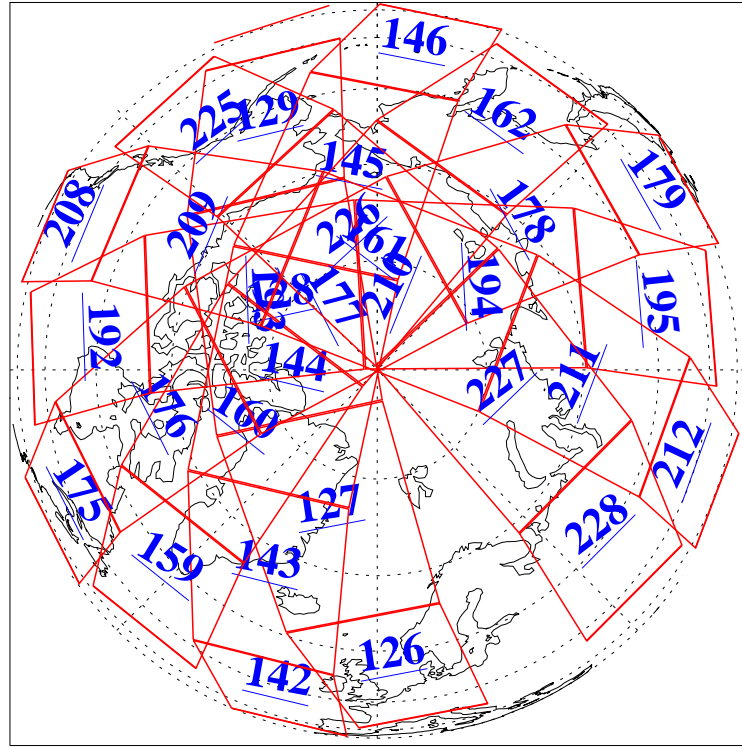

L1B Availability
AMSU Granules: 240
HSB Granules: 0
AIRS Granules: 240

18 Apr 2020
DoY 109
Aqua Day 6559

Northern Hemisphere Granules

Southern Hemisphere Granules