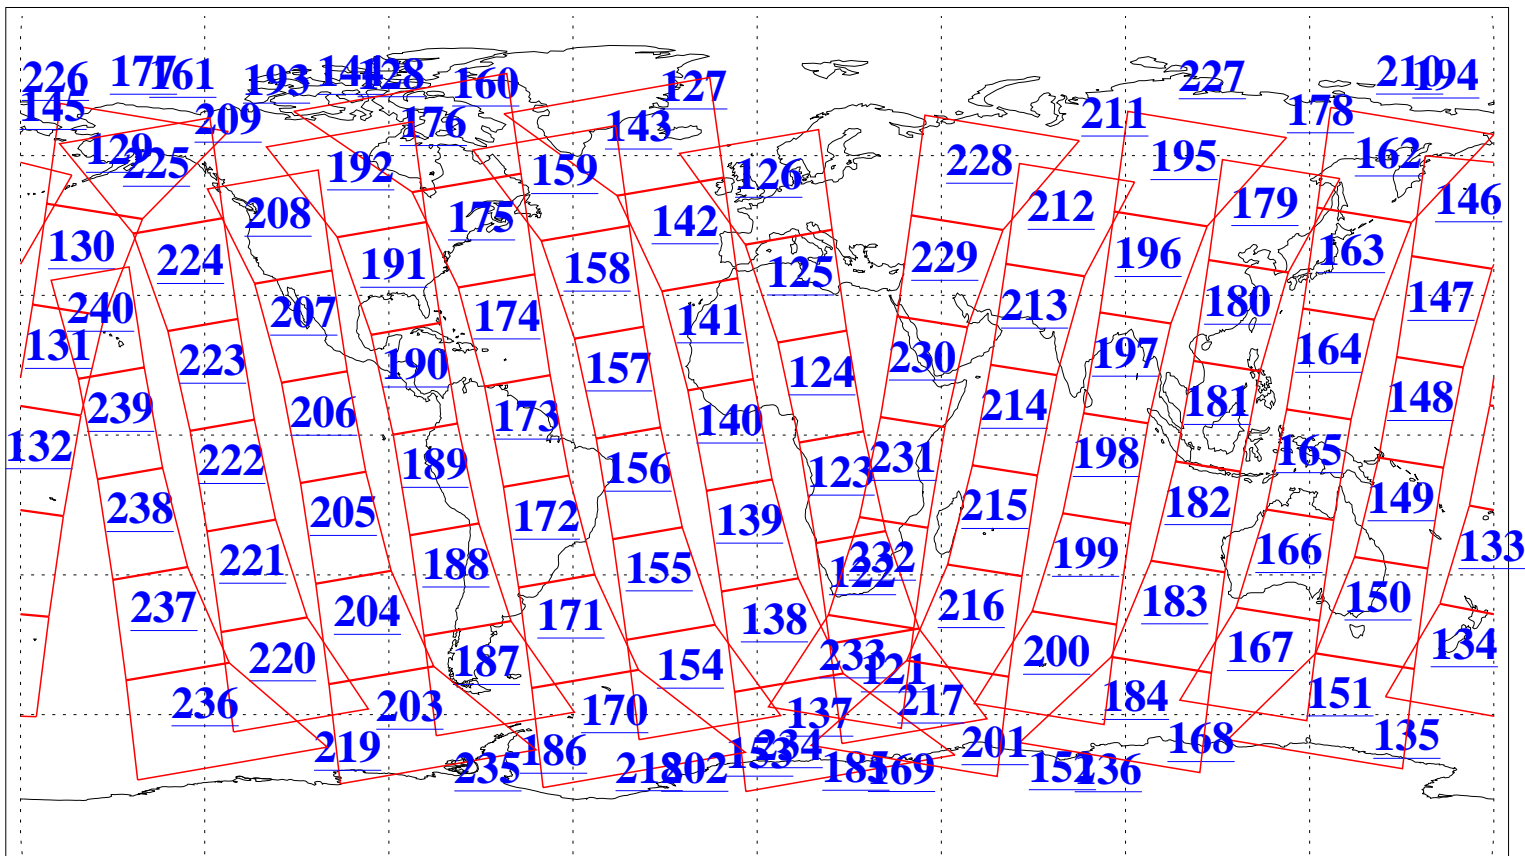

L1B Availability
AMSU Granules: 240
HSB Granules: 0
AIRS Granules: 240

18 Apr 2020
DoY 109
Aqua Day 6559
Granules: 1 to 120

Granules: 121 to 240

Legend: AMSU Available, *HSB Available*, *AIRS Available*

L1B Availability
 AMSU Granules: 240
 HSB Granules: 0
 AIRS Granules: 240

18 Apr 2020
 DoY 109
 Aqua Day 6559

Ascending Granules

Descending Granules

Legend: AMSU Available, *HSB Available*, *AIRS Available*

L1B Availability
 AMSU Granules: 240
 HSB Granules: 0
 AIRS Granules: 240

18 Apr 2020
 DoY 109
 Aqua Day 6559

Northern Hemisphere Granules

Southern Hemisphere Granules

Legend: AMSU Available, HSB Available, **AIRS Available**