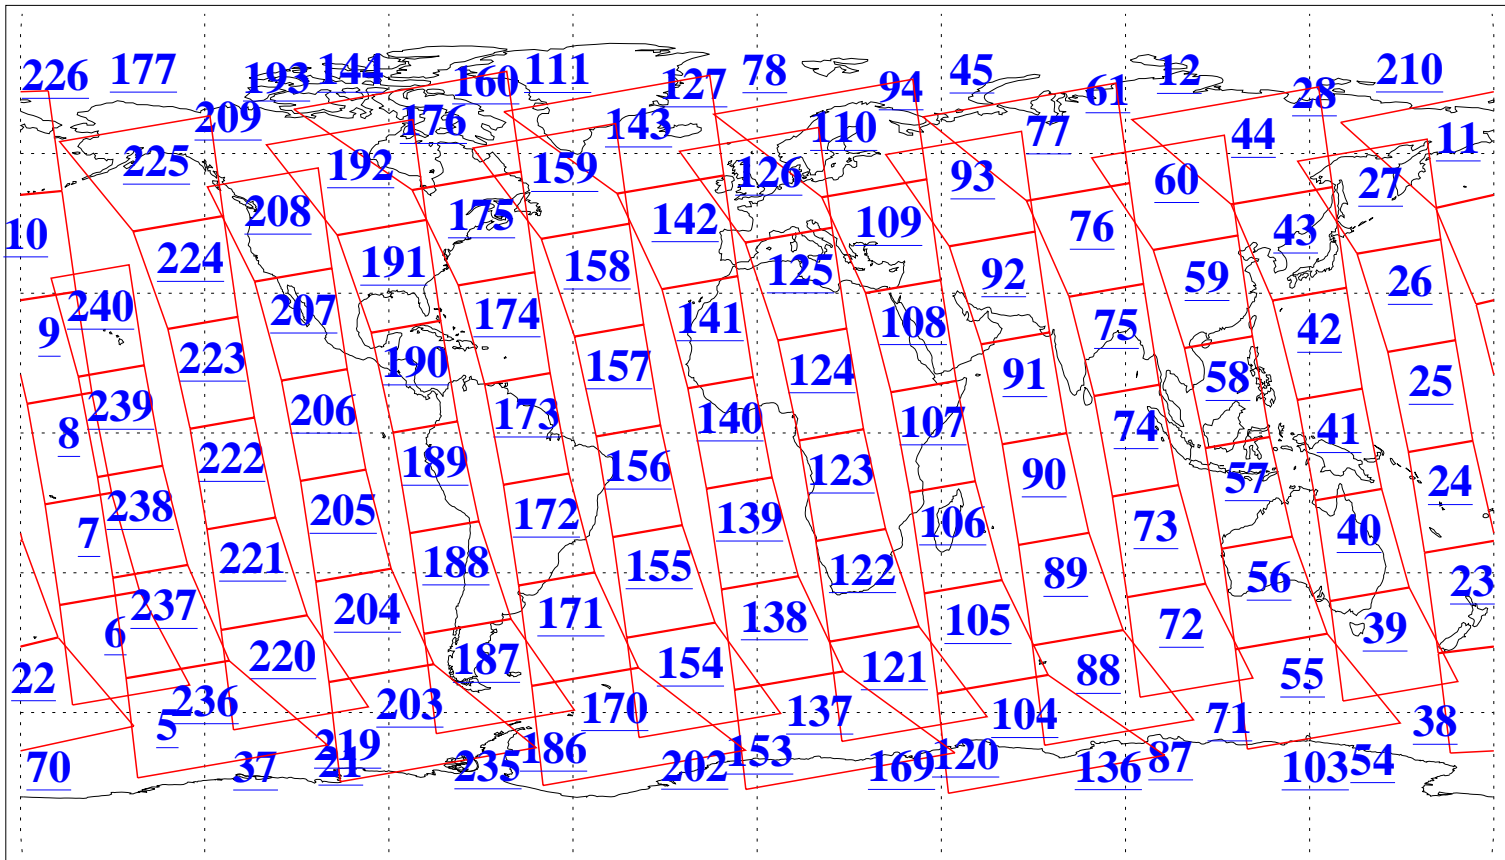

L1B Availability
AMSU Granules: 240
HSB Granules: 0
AIRS Granules: 240

18 Apr 2020
DoY 109
Aqua Day 6559
Granules: 1 to 120

Granules: 121 to 240

Legend: AMSU Available, *HSB Available*, *AIRS Available*

L1B Availability
 AMSU Granules: 240
 HSB Granules: 0
 AIRS Granules: 240

18 Apr 2020
 DoY 109
 Aqua Day 6559

Ascending Granules

Descending Granules

Legend: AMSU Available, *HSB Available*, *AIRS Available*

L1B Availability
 AMSU Granules: 240
 HSB Granules: 0
 AIRS Granules: 240

18 Apr 2020
 DoY 109
 Aqua Day 6559

Northern Hemisphere Granules

Southern Hemisphere Granules

Legend: AMSU Available, HSB Available, **AIRS Available**