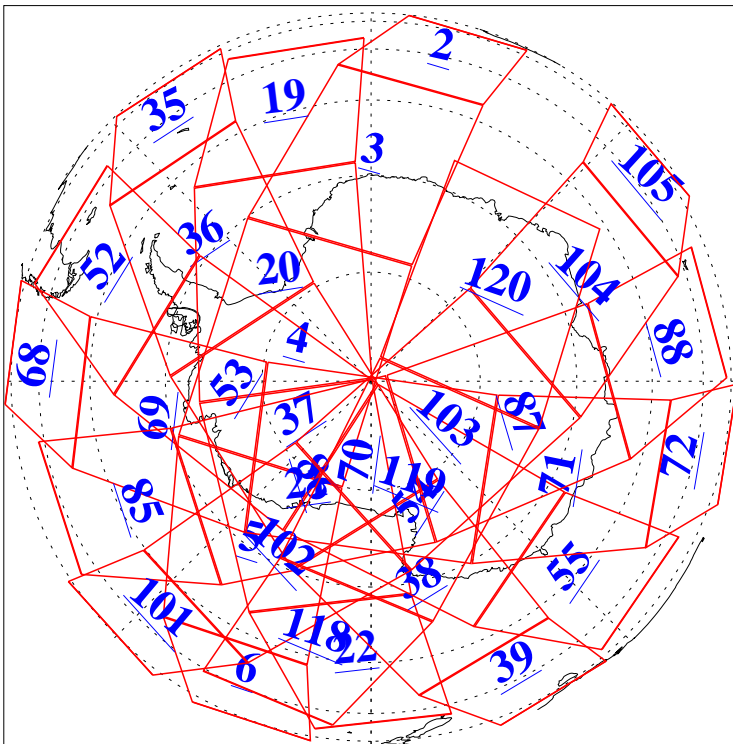

L1B Availability
AMSU Granules: 240
HSB Granules: 0
AIRS Granules: 240

18 Apr 2020
DoY 109
Aqua Day 6559
Granules: 1 to 120

Granules: 121 to 240

Legend: AMSU Available, *HSB Available*, *AIRS Available*

L1B Availability
 AMSU Granules: 240
 HSB Granules: 0
 AIRS Granules: 240

18 Apr 2020
 DoY 109
 Aqua Day 6559

Ascending Granules

Descending Granules

Legend: AMSU Available, *HSB Available*, *AIRS Available*

L1B Availability
 AMSU Granules: 240
 HSB Granules: 0
 AIRS Granules: 240

18 Apr 2020
 DoY 109
 Aqua Day 6559

Northern Hemisphere Granules

Southern Hemisphere Granules

Legend: AMSU Available, HSB Available, **AIRS Available**