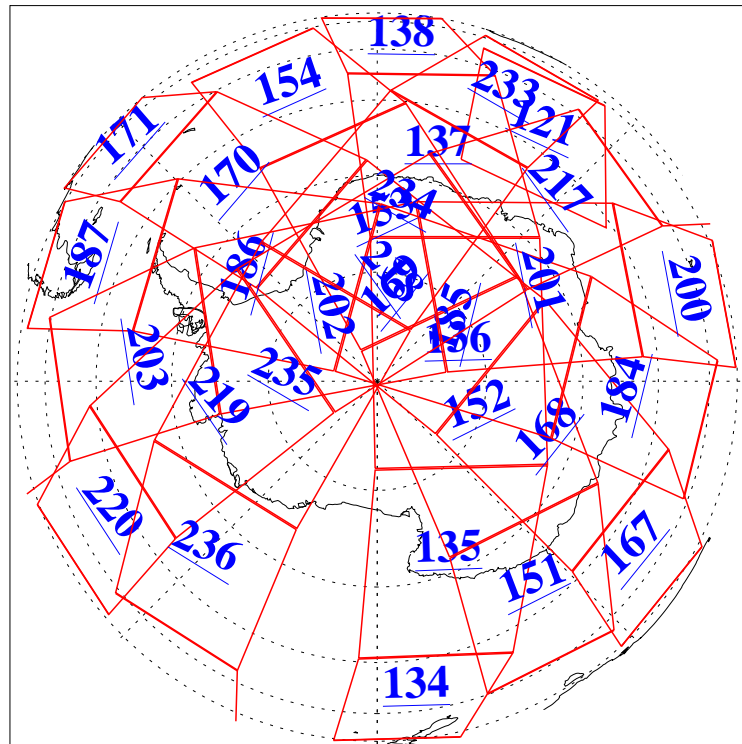

L1B Availability
AMSU Granules: 240
HSB Granules: 0
AIRS Granules: 240

18 Apr 2020
DoY 109
Aqua Day 6559
Granules: 1 to 120

Granules: 121 to 240

Legend: AMSU Available, *HSB Available*, *AIRS Available*

L1B Availability
 AMSU Granules: 240
 HSB Granules: 0
 AIRS Granules: 240

18 Apr 2020
 DoY 109
 Aqua Day 6559

Ascending Granules

Descending Granules

Legend: AMSU Available, *HSB Available*, *AIRS Available*

L1B Availability
 AMSU Granules: 240
 HSB Granules: 0
 AIRS Granules: 240

18 Apr 2020
 DoY 109
 Aqua Day 6559

Northern Hemisphere Granules

Southern Hemisphere Granules

Legend: AMSU Available, HSB Available, **AIRS Available**