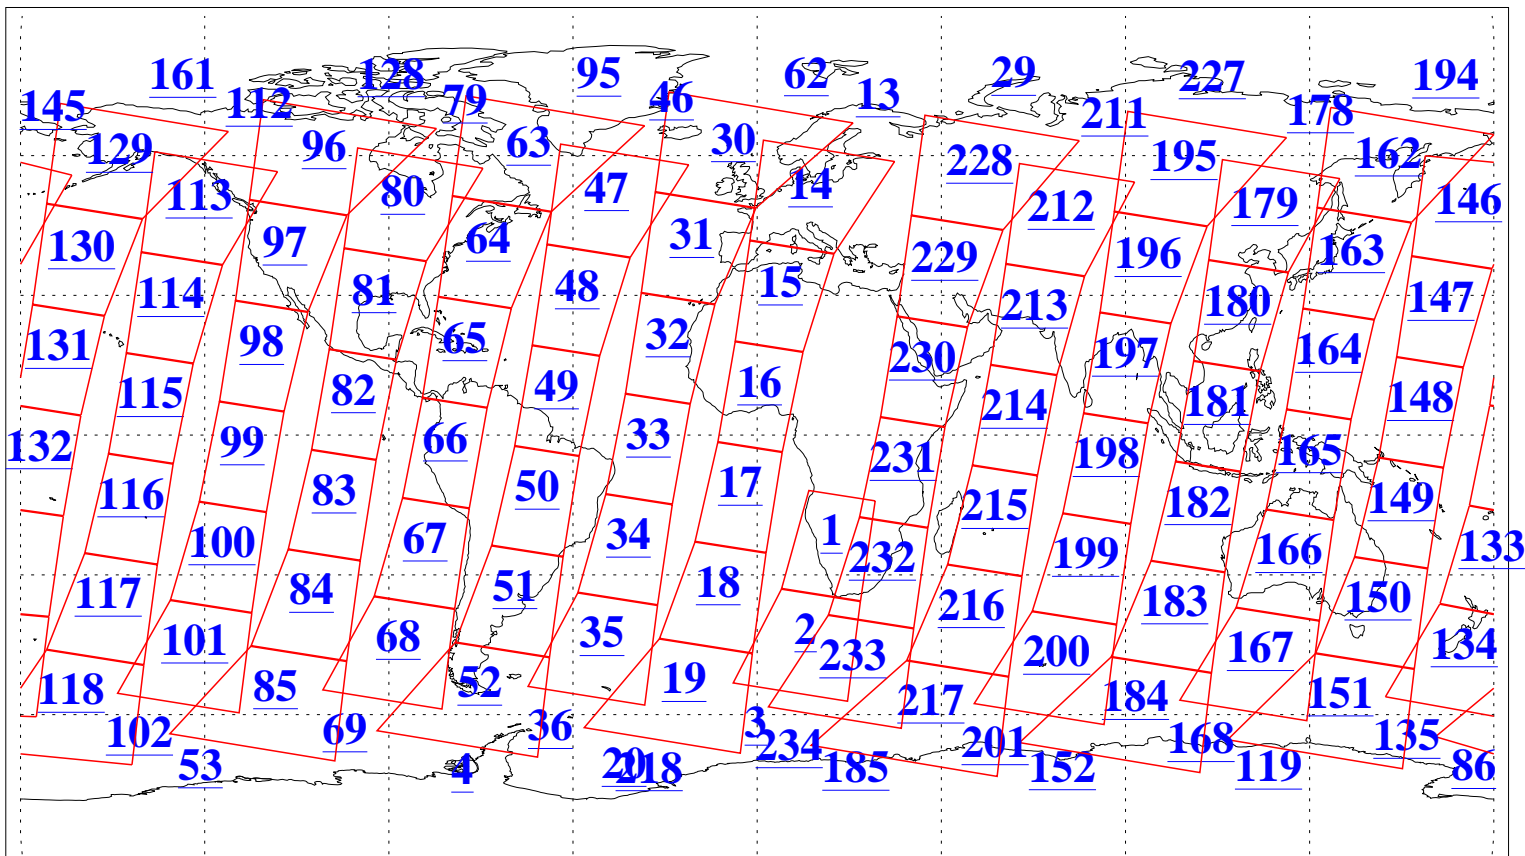

L1B Availability
AMSU Granules: 240
HSB Granules: 0
AIRS Granules: 240

18 Apr 2020
DoY 109
Aqua Day 6559
Granules: 1 to 120

Granules: 121 to 240

Legend: AMSU Available, *HSB Available*, *AIRS Available*

L1B Availability
 AMSU Granules: 240
 HSB Granules: 0
 AIRS Granules: 240

18 Apr 2020
 DoY 109
 Aqua Day 6559

Ascending Granules

Descending Granules

Legend: AMSU Available, *HSB Available*, *AIRS Available*

L1B Availability
 AMSU Granules: 240
 HSB Granules: 0
 AIRS Granules: 240

18 Apr 2020
 DoY 109
 Aqua Day 6559

Northern Hemisphere Granules

Southern Hemisphere Granules

Legend: AMSU Available, HSB Available, **AIRS Available**