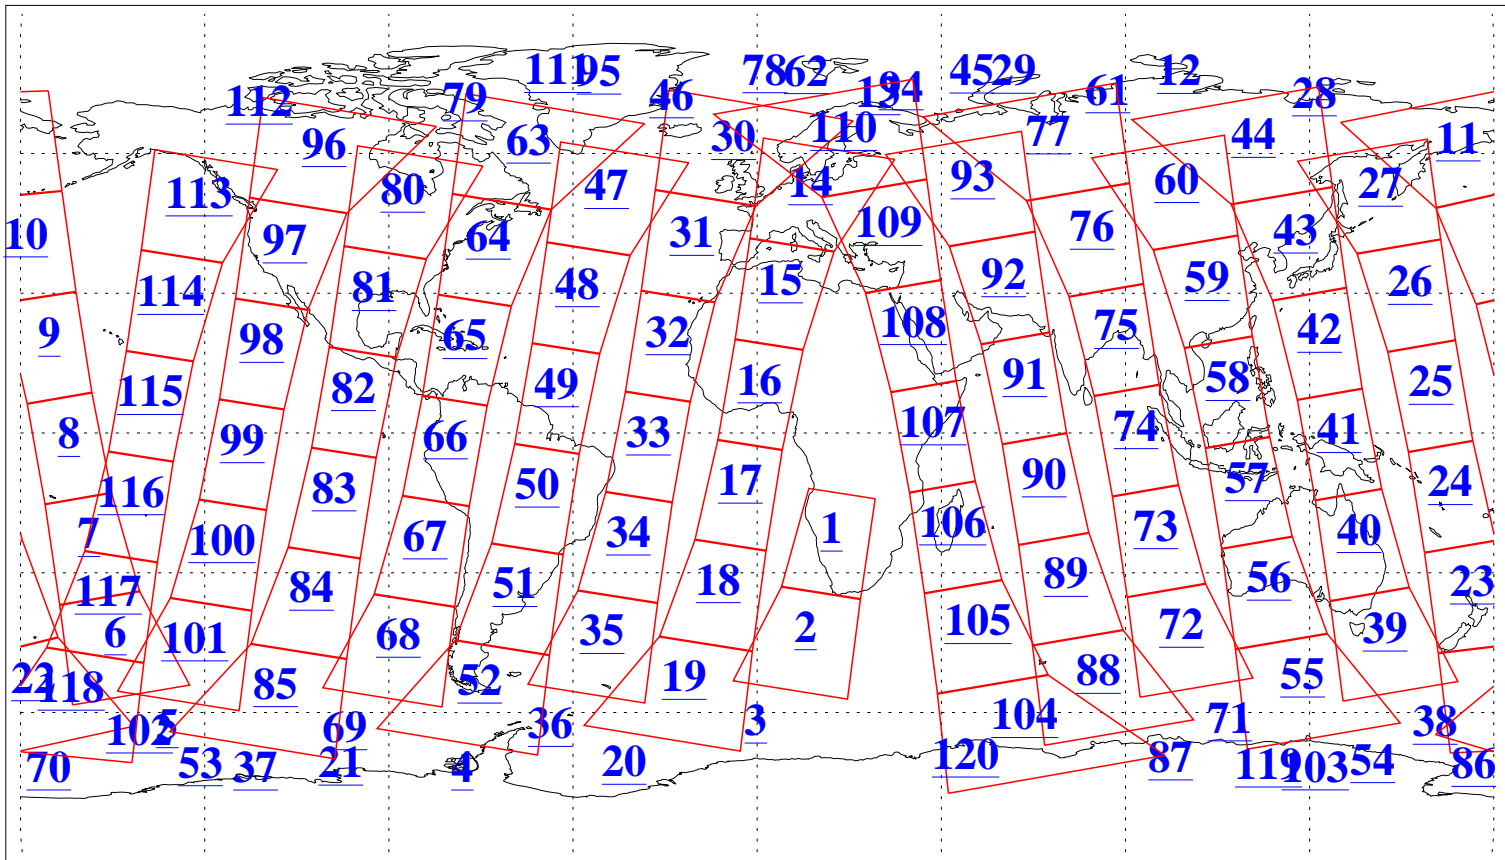

L1B Availability
AMSU Granules: 240
HSB Granules: 0
AIRS Granules: 240

18 Apr 2020
DoY 109
Aqua Day 6559
Granules: 1 to 120

Granules: 121 to 240

Legend: AMSU Available, *HSB Available*, *AIRS Available*

L1B Availability
 AMSU Granules: 240
 HSB Granules: 0
 AIRS Granules: 240

18 Apr 2020
 DoY 109
 Aqua Day 6559

Ascending Granules

Descending Granules

Legend: AMSU Available, *HSB Available*, *AIRS Available*

L1B Availability
 AMSU Granules: 240
 HSB Granules: 0
 AIRS Granules: 240

18 Apr 2020
 DoY 109
 Aqua Day 6559

Northern Hemisphere Granules

Southern Hemisphere Granules

Legend: AMSU Available, HSB Available, **AIRS Available**