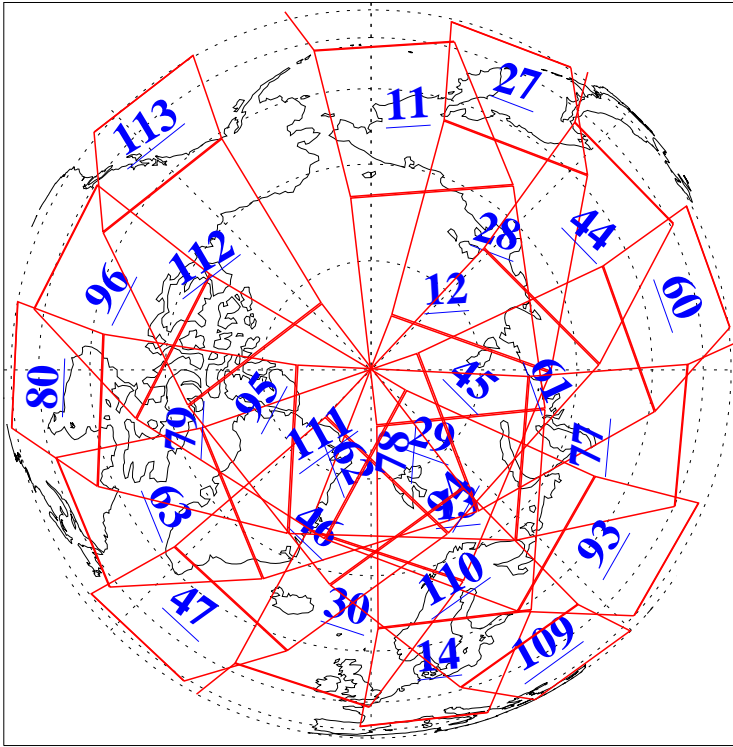

L1B Availability
AMSU Granules: 240
HSB Granules: 0
AIRS Granules: 240

18 Apr 2020
DoY 109
Aqua Day 6559
Granules: 1 to 120

Granules: 121 to 240

Legend: AMSU Available, *HSB Available*, *AIRS Available*

L1B Availability
 AMSU Granules: 240
 HSB Granules: 0
 AIRS Granules: 240

18 Apr 2020
 DoY 109
 Aqua Day 6559

Ascending Granules

Descending Granules

Legend: AMSU Available, *HSB Available*, *AIRS Available*

L1B Availability
 AMSU Granules: 240
 HSB Granules: 0
 AIRS Granules: 240

18 Apr 2020
 DoY 109
 Aqua Day 6559

Northern Hemisphere Granules

Southern Hemisphere Granules

Legend: AMSU Available, HSB Available, **AIRS Available**