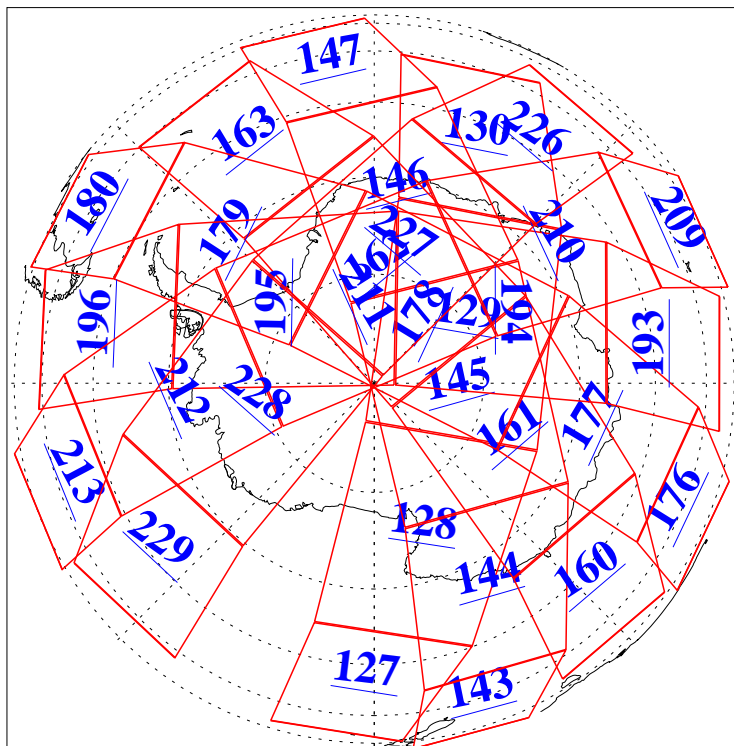

L1B Availability
AMSU Granules: 120
HSB Granules: 0
AIRS Granules: 121

17 Apr 2020
DoY 108
Aqua Day 6558
Granules: 1 to 120

Granules: 121 to 240

Legend: AMSU Available, *HSB Available*, *AIRS Available*

L1B Availability
 AMSU Granules: 120
 HSB Granules: 0
 AIRS Granules: 121

17 Apr 2020
 DoY 108
 Aqua Day 6558

Ascending Granules

Descending Granules

Legend: AMSU Available, *HSB Available*, *AIRS Available*

L1B Availability
 AMSU Granules: 120
 HSB Granules: 0
 AIRS Granules: 121

17 Apr 2020
 DoY 108
 Aqua Day 6558

Northern Hemisphere Granules

Southern Hemisphere Granules

Legend: AMSU Available, HSB Available, **AIRS Available**