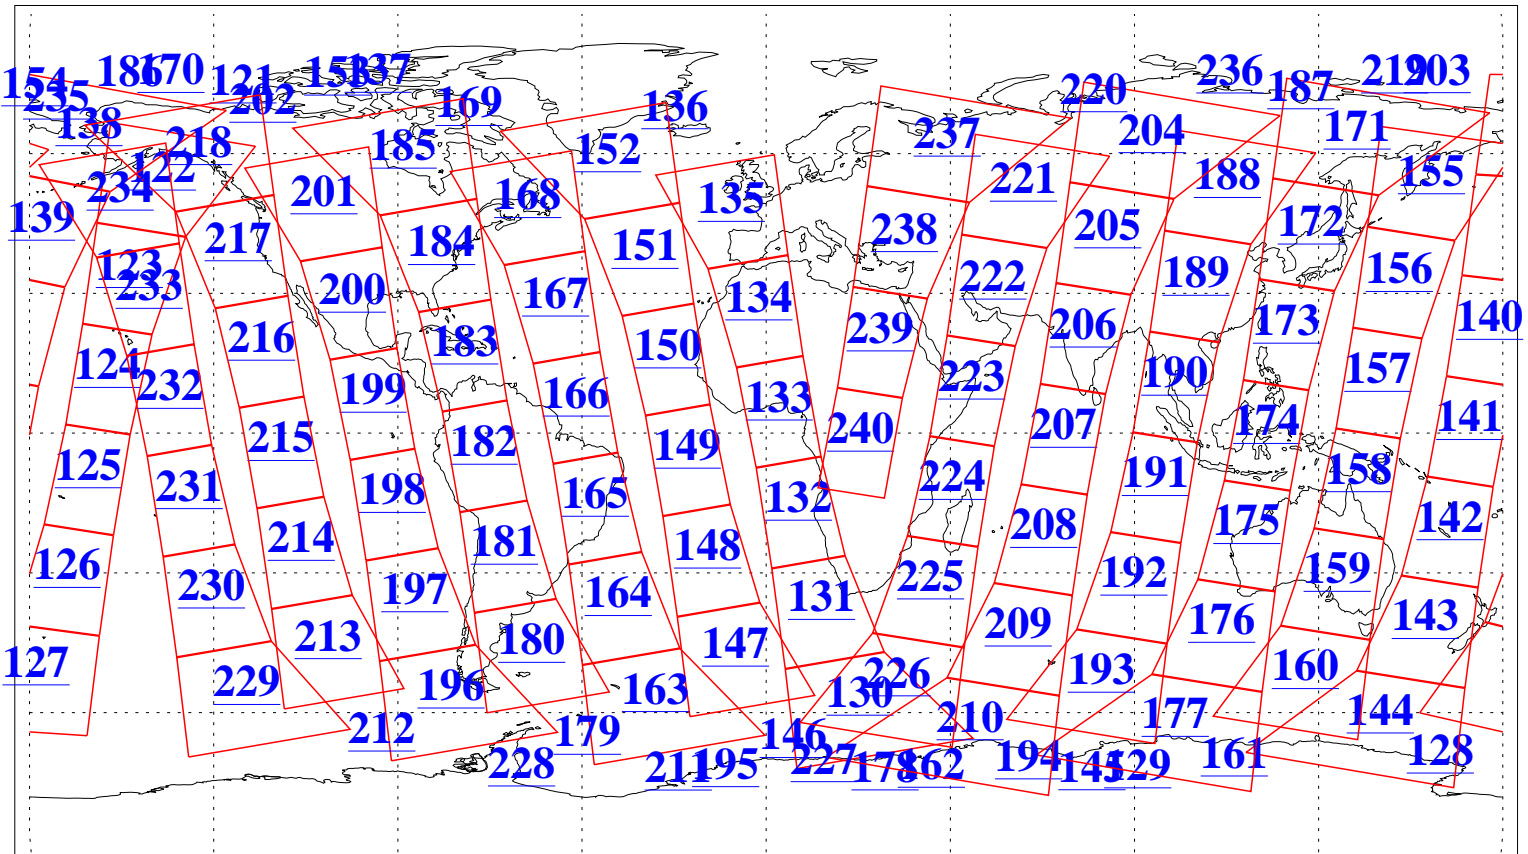

L1B Availability
AMSU Granules: 120
HSB Granules: 0
AIRS Granules: 121

17 Apr 2020
DoY 108
Aqua Day 6558
Granules: 1 to 120

Granules: 121 to 240

Legend: AMSU Available, *HSB Available*, *AIRS Available*

L1B Availability
 AMSU Granules: 120
 HSB Granules: 0
 AIRS Granules: 121

17 Apr 2020
 DoY 108
 Aqua Day 6558

Ascending Granules

Descending Granules

Legend: AMSU Available, *HSB Available*, *AIRS Available*

L1B Availability
 AMSU Granules: 120
 HSB Granules: 0
 AIRS Granules: 121

17 Apr 2020
 DoY 108
 Aqua Day 6558

Northern Hemisphere Granules

Southern Hemisphere Granules

Legend: AMSU Available, HSB Available, **AIRS Available**