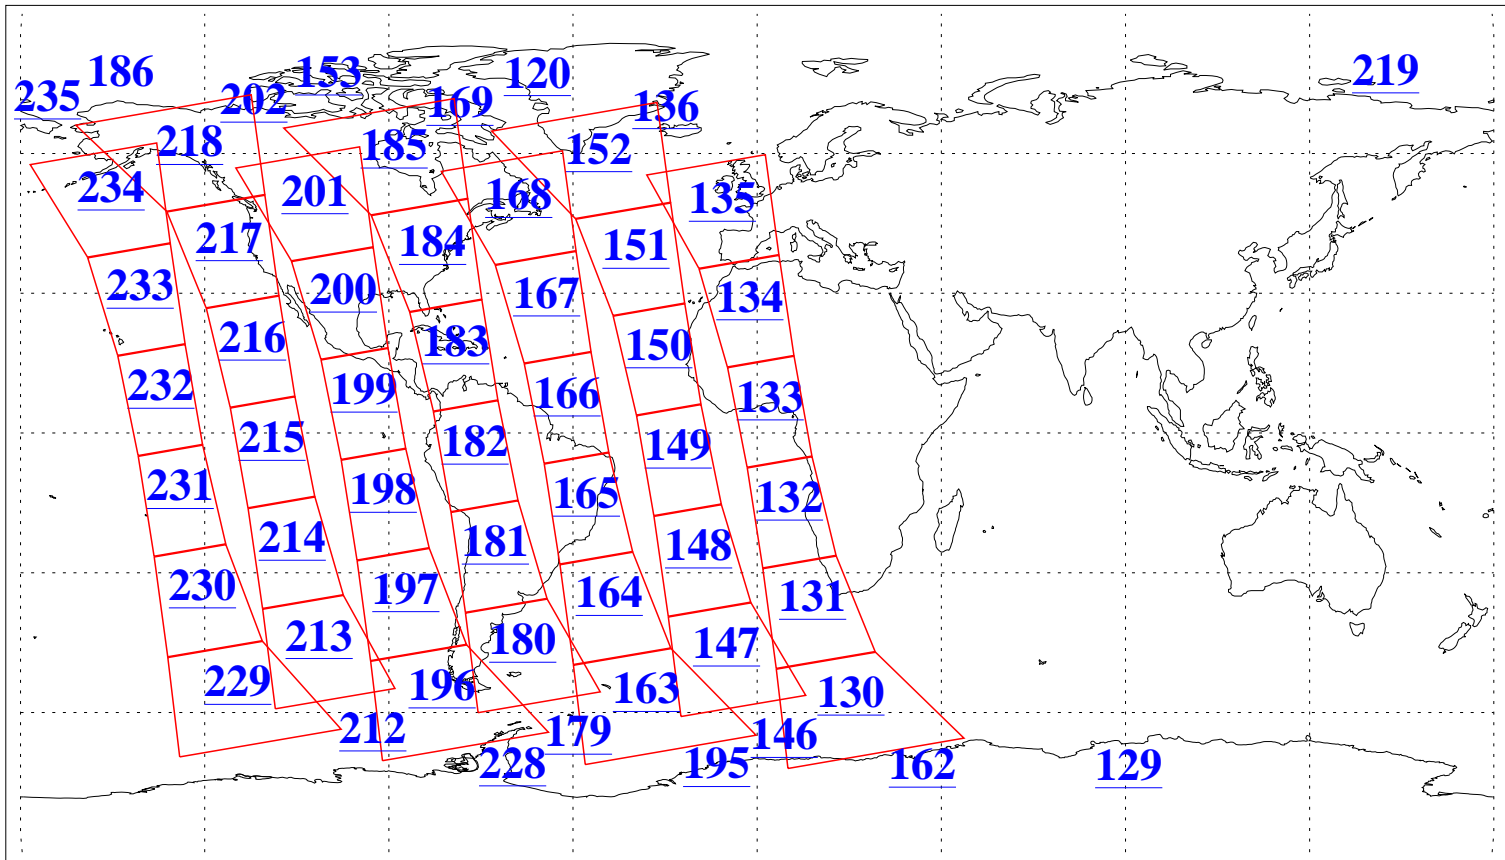

L1B Availability
AMSU Granules: 120
HSB Granules: 0
AIRS Granules: 121

17 Apr 2020
DoY 108
Aqua Day 6558
Granules: 1 to 120

Granules: 121 to 240

Legend: AMSU Available, *HSB Available*, *AIRS Available*

L1B Availability
 AMSU Granules: 120
 HSB Granules: 0
 AIRS Granules: 121

17 Apr 2020
 DoY 108
 Aqua Day 6558

Ascending Granules

Descending Granules

Legend: AMSU Available, *HSB Available*, *AIRS Available*

L1B Availability
 AMSU Granules: 120
 HSB Granules: 0
 AIRS Granules: 121

17 Apr 2020
 DoY 108
 Aqua Day 6558

Northern Hemisphere Granules

Southern Hemisphere Granules

Legend: AMSU Available, HSB Available, **AIRS Available**