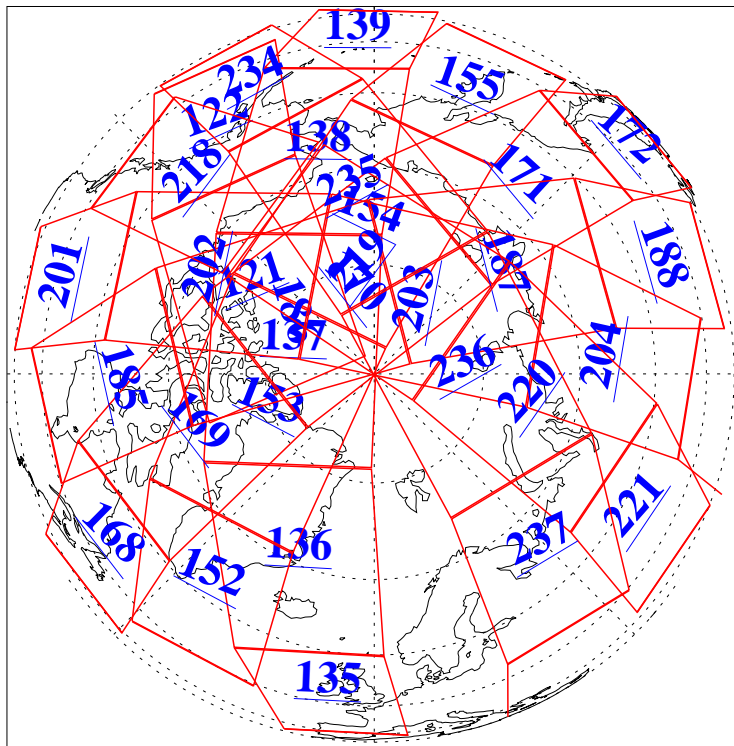

L1B Availability
AMSU Granules: 120
HSB Granules: 0
AIRS Granules: 121

17 Apr 2020
DoY 108
Aqua Day 6558
Granules: 1 to 120

Granules: 121 to 240

Legend: AMSU Available, *HSB Available*, *AIRS Available*

L1B Availability
 AMSU Granules: 120
 HSB Granules: 0
 AIRS Granules: 121

17 Apr 2020
 DoY 108
 Aqua Day 6558

Ascending Granules

Descending Granules

Legend: AMSU Available, *HSB Available*, *AIRS Available*

L1B Availability
 AMSU Granules: 120
 HSB Granules: 0
 AIRS Granules: 121

17 Apr 2020
 DoY 108
 Aqua Day 6558

Northern Hemisphere Granules

Southern Hemisphere Granules

Legend: AMSU Available, HSB Available, **AIRS Available**