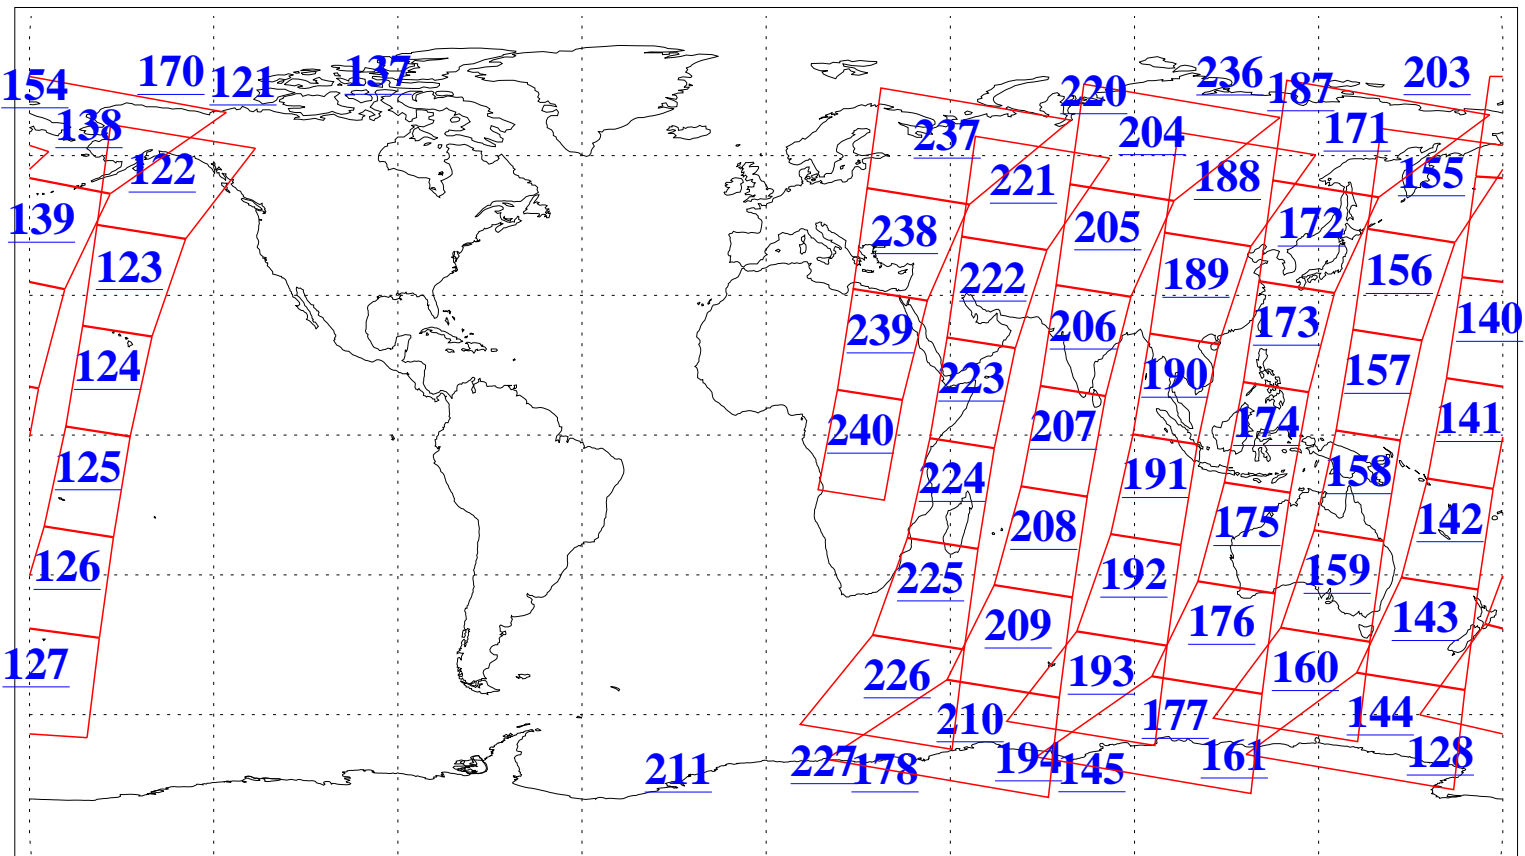

L1B Availability
AMSU Granules: 120
HSB Granules: 0
AIRS Granules: 121

17 Apr 2020
DoY 108
Aqua Day 6558
Granules: 1 to 120

Granules: 121 to 240

Legend: AMSU Available, *HSB Available*, *AIRS Available*

L1B Availability
 AMSU Granules: 120
 HSB Granules: 0
 AIRS Granules: 121

17 Apr 2020
 DoY 108
 Aqua Day 6558

Ascending Granules

Descending Granules

Legend: AMSU Available, *HSB Available*, *AIRS Available*

L1B Availability
 AMSU Granules: 120
 HSB Granules: 0
 AIRS Granules: 121