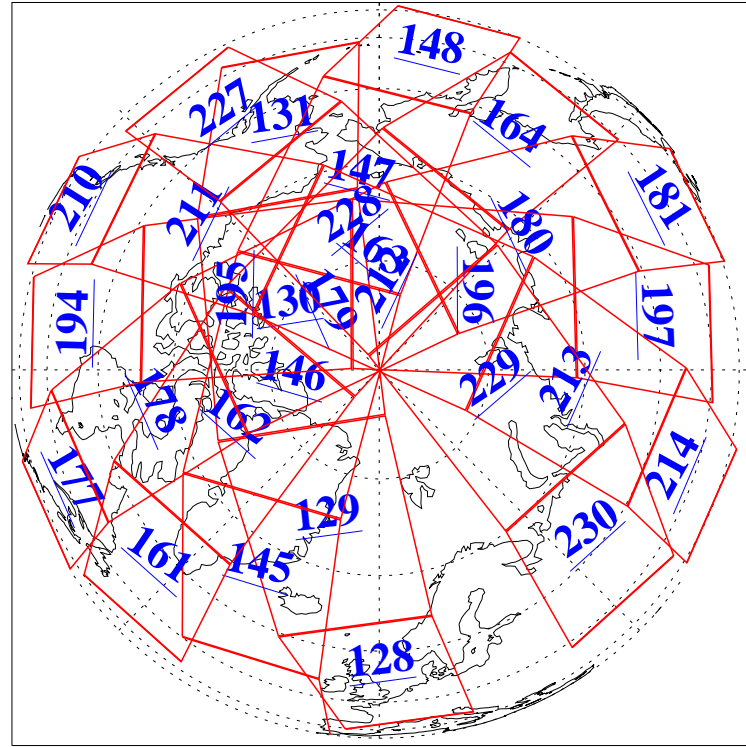

L1B Availability  
AMSU Granules: 240  
HSB Granules: 0  
AIRS Granules: 240

16 Apr 2020  
DoY 107  
Aqua Day 6557

Ascending Granules

Descending Granules

Legend: AMSU Available, *HSB Available*, AIRS Available

L1B Availability  
 AMSU Granules: 240  
 HSB Granules: 0  
 AIRS Granules: 240

16 Apr 2020  
 DoY 107  
 Aqua Day 6557

Northern Hemisphere Granules

Southern Hemisphere Granules

Legend: AMSU Available, HSB Available, **AIRS Available**