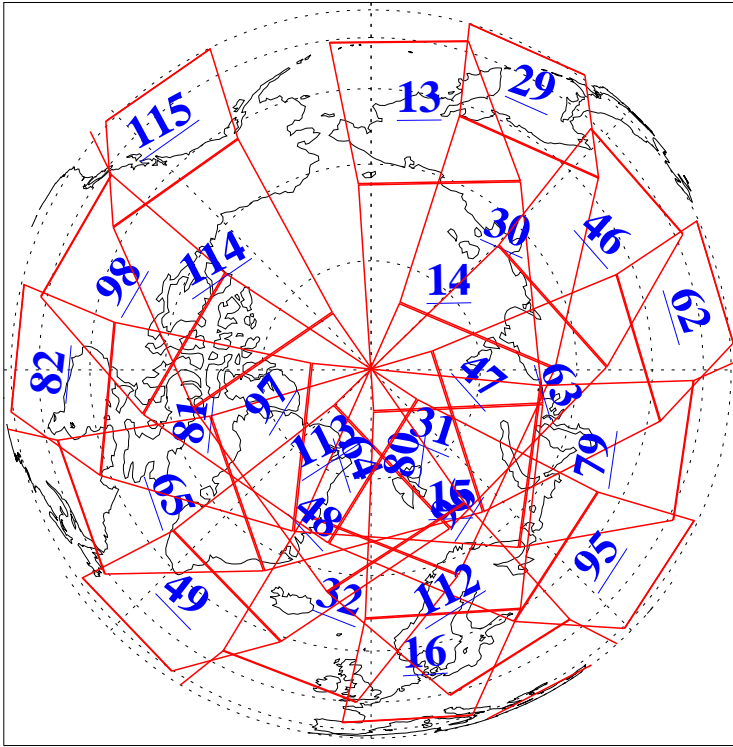

L1B Availability  
AMSU Granules: 240  
HSB Granules: 0  
AIRS Granules: 240

16 Apr 2020  
DoY 107  
Aqua Day 6557  
Granules: 1 to 120

Granules: 121 to 240

Legend: AMSU Available, HSB Available, AIRS Available

L1B Availability  
AMSU Granules: 240  
HSB Granules: 0  
AIRS Granules: 240

16 Apr 2020  
DoY 107  
Aqua Day 6557

Ascending Granules

Descending Granules

Legend: AMSU Available, *HSB Available*, AIRS Available

L1B Availability  
 AMSU Granules: 240  
 HSB Granules: 0  
 AIRS Granules: 240

16 Apr 2020  
 DoY 107  
 Aqua Day 6557

Northern Hemisphere Granules

Southern Hemisphere Granules

Legend: AMSU Available, HSB Available, **AIRS Available**