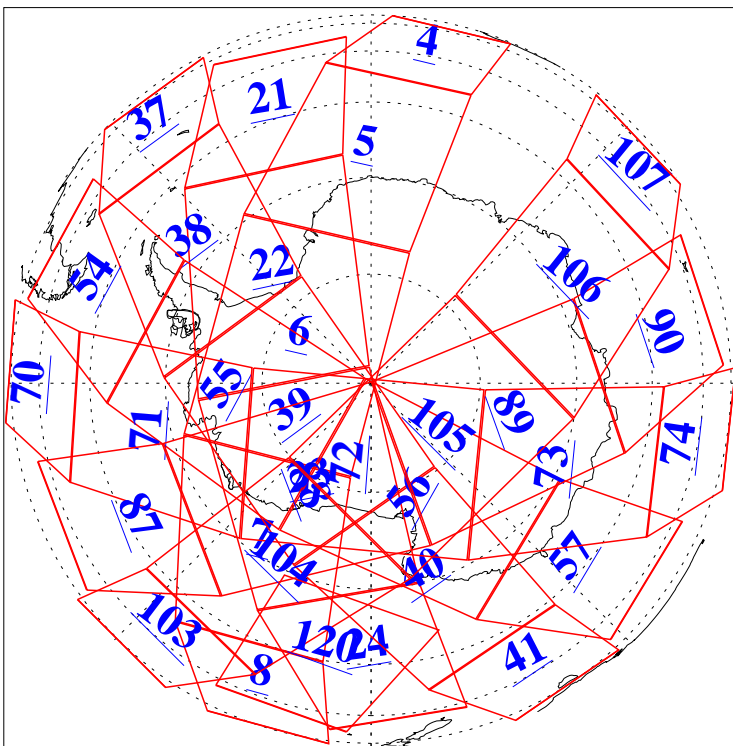

L1B Availability  
AMSU Granules: 240  
HSB Granules: 0  
AIRS Granules: 240

16 Apr 2020  
DoY 107  
Aqua Day 6557  
Granules: 1 to 120

Granules: 121 to 240

Legend: AMSU Available, HSB Available, AIRS Available

L1B Availability  
AMSU Granules: 240  
HSB Granules: 0  
AIRS Granules: 240

16 Apr 2020  
DoY 107  
Aqua Day 6557

Ascending Granules

Descending Granules

Legend: AMSU Available, *HSB Available*, AIRS Available

L1B Availability  
 AMSU Granules: 240  
 HSB Granules: 0  
 AIRS Granules: 240

16 Apr 2020  
 DoY 107  
 Aqua Day 6557

Northern Hemisphere Granules

Southern Hemisphere Granules

Legend: AMSU Available, HSB Available, **AIRS Available**