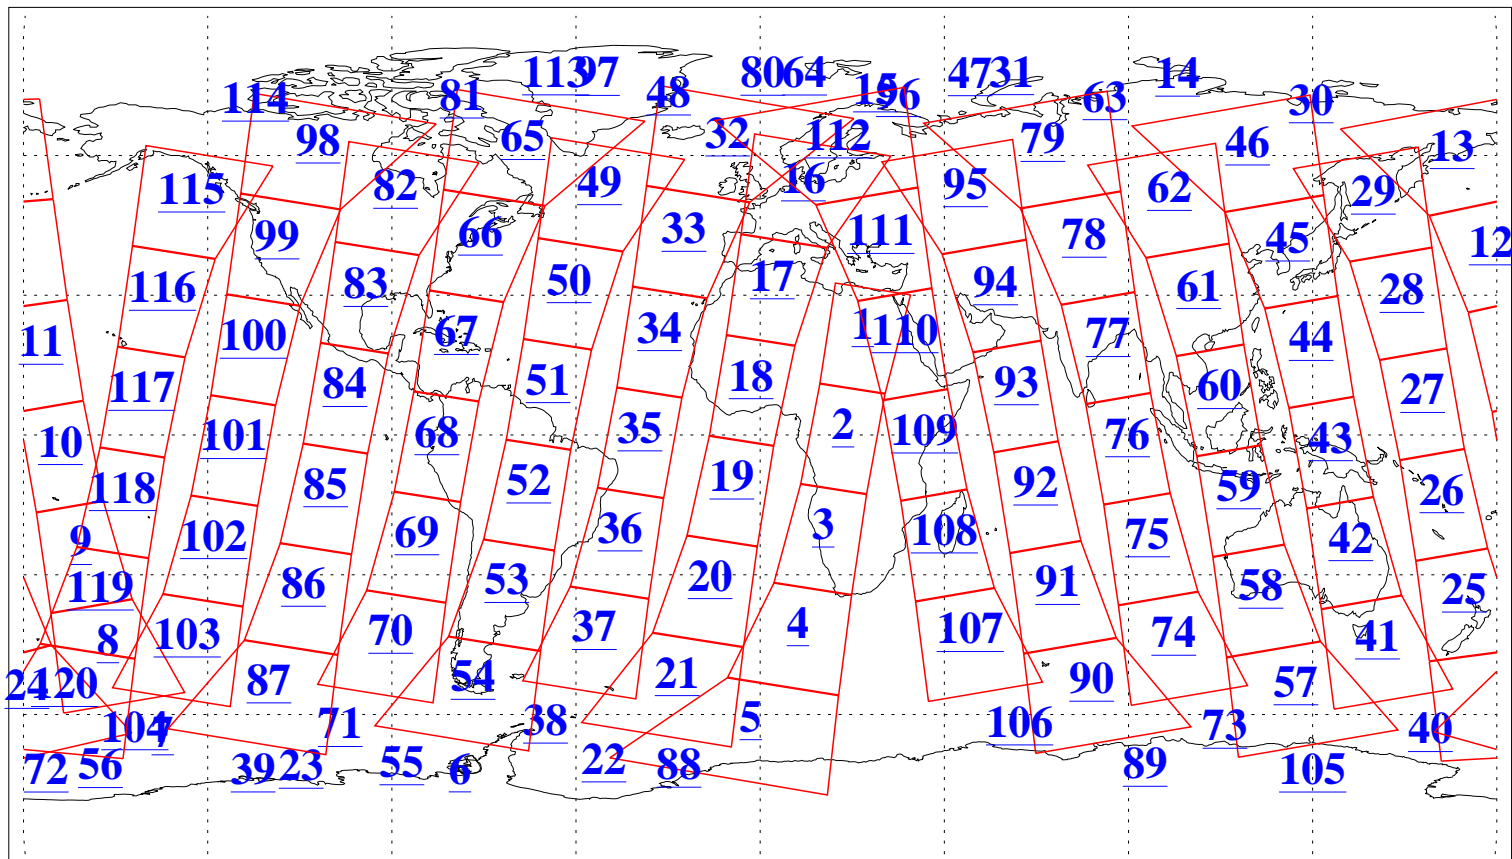

L1B Availability  
AMSU Granules: 240  
HSB Granules: 0  
AIRS Granules: 240

16 Apr 2020  
DoY 107  
Aqua Day 6557  
Granules: 1 to 120

Granules: 121 to 240

Legend: AMSU Available, HSB Available, AIRS Available

L1B Availability  
AMSU Granules: 240  
HSB Granules: 0  
AIRS Granules: 240

16 Apr 2020  
DoY 107  
Aqua Day 6557

Ascending Granules

Descending Granules

Legend: AMSU Available, *HSB Available*, AIRS Available

L1B Availability  
 AMSU Granules: 240  
 HSB Granules: 0  
 AIRS Granules: 240

16 Apr 2020  
 DoY 107  
 Aqua Day 6557

Northern Hemisphere Granules

Southern Hemisphere Granules

Legend: AMSU Available, HSB Available, **AIRS Available**