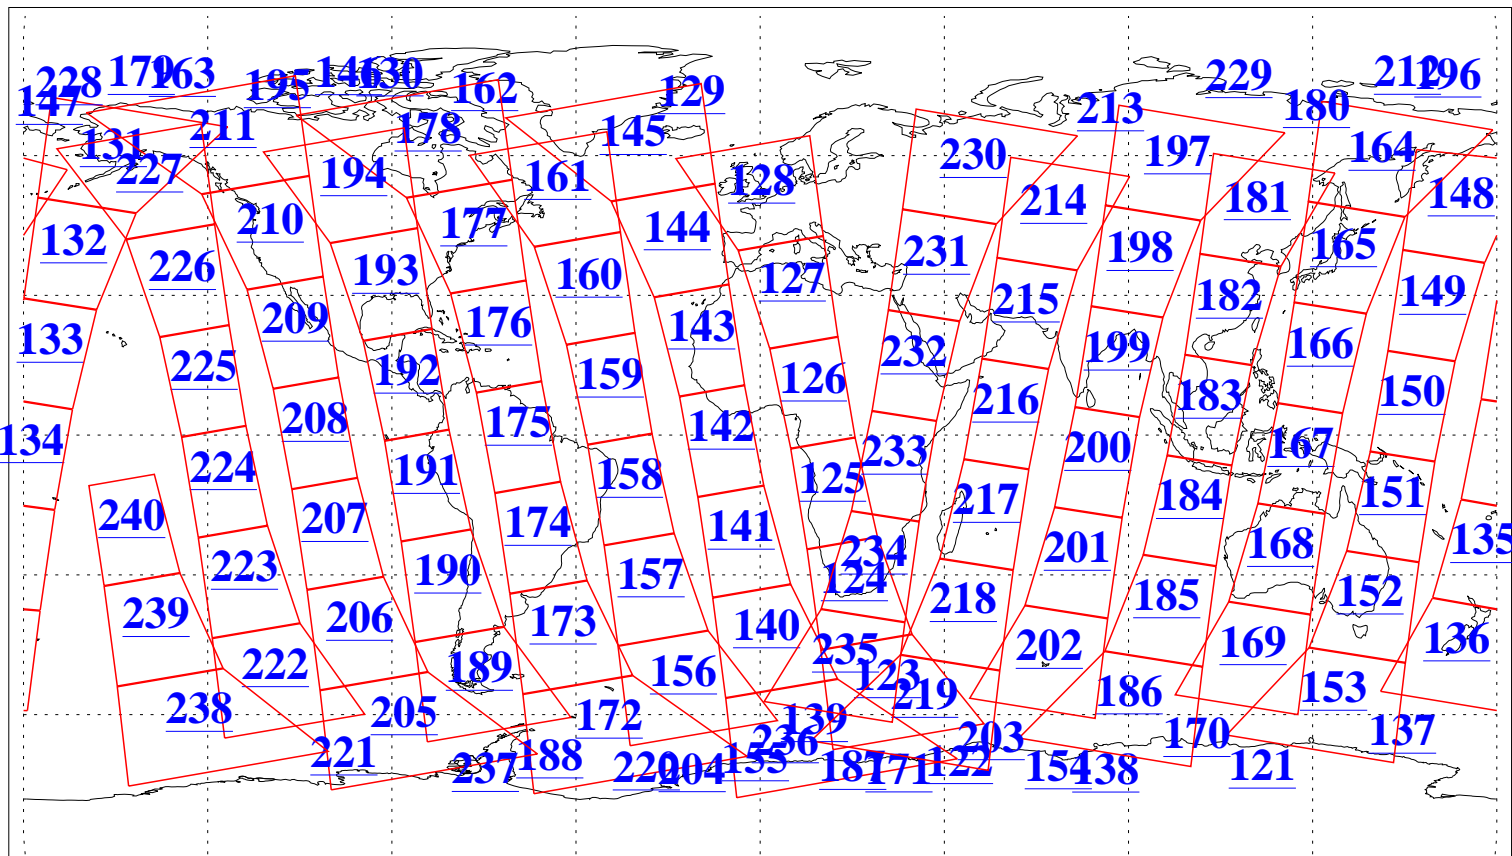

L1B Availability  
AMSU Granules: 240  
HSB Granules: 0  
AIRS Granules: 240

16 Apr 2020  
DoY 107  
Aqua Day 6557  
Granules: 1 to 120

Granules: 121 to 240

Legend: AMSU Available, HSB Available, AIRS Available

L1B Availability  
AMSU Granules: 240  
HSB Granules: 0  
AIRS Granules: 240

16 Apr 2020  
DoY 107  
Aqua Day 6557

Ascending Granules

Descending Granules

Legend: AMSU Available, *HSB Available*, AIRS Available

L1B Availability  
 AMSU Granules: 240  
 HSB Granules: 0  
 AIRS Granules: 240

16 Apr 2020  
 DoY 107  
 Aqua Day 6557

Northern Hemisphere Granules

Southern Hemisphere Granules

Legend: AMSU Available, HSB Available, **AIRS Available**