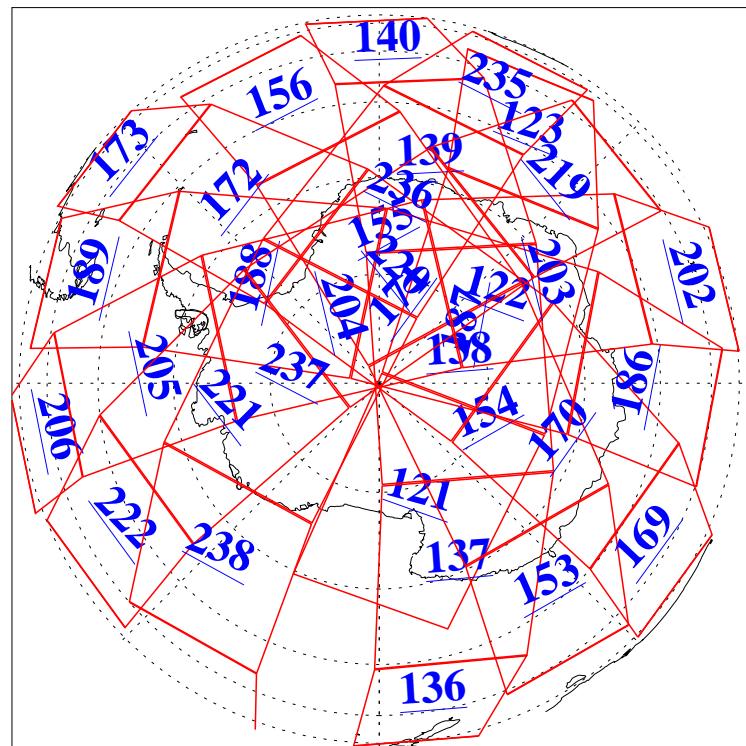

L1B Availability  
AMSU Granules: 240  
HSB Granules: 0  
AIRS Granules: 240

16 Apr 2020  
DoY 107  
Aqua Day 6557  
Granules: 1 to 120

Granules: 121 to 240

Legend: AMSU Available, HSB Available, AIRS Available

L1B Availability  
AMSU Granules: 240  
HSB Granules: 0  
AIRS Granules: 240

16 Apr 2020  
DoY 107  
Aqua Day 6557

Ascending Granules

Descending Granules

Legend: AMSU Available, *HSB Available*, AIRS Available

L1B Availability  
 AMSU Granules: 240  
 HSB Granules: 0  
 AIRS Granules: 240

16 Apr 2020  
 DoY 107  
 Aqua Day 6557

Northern Hemisphere Granules

Southern Hemisphere Granules

Legend: AMSU Available, HSB Available, **AIRS Available**