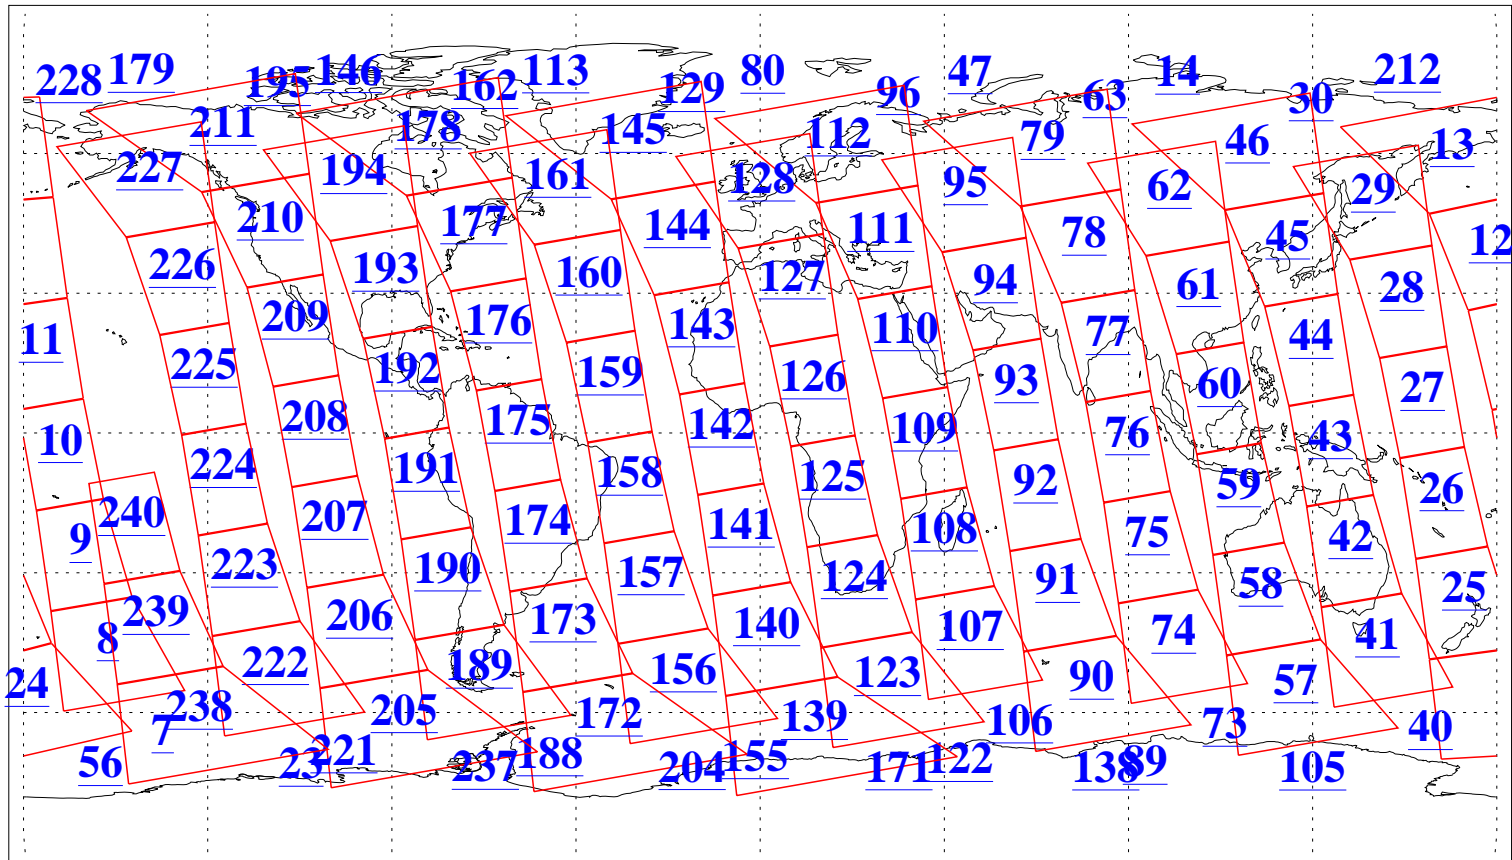

L1B Availability  
AMSU Granules: 240  
HSB Granules: 0  
AIRS Granules: 240

16 Apr 2020  
DoY 107  
Aqua Day 6557  
Granules: 1 to 120

Granules: 121 to 240

Legend: AMSU Available, HSB Available, AIRS Available

L1B Availability  
AMSU Granules: 240  
HSB Granules: 0  
AIRS Granules: 240

16 Apr 2020  
DoY 107  
Aqua Day 6557

Ascending Granules

Descending Granules

Legend: AMSU Available, *HSB Available*, AIRS Available

L1B Availability  
 AMSU Granules: 240  
 HSB Granules: 0  
 AIRS Granules: 240

16 Apr 2020  
 DoY 107  
 Aqua Day 6557

Northern Hemisphere Granules

Southern Hemisphere Granules

Legend: AMSU Available, HSB Available, **AIRS Available**