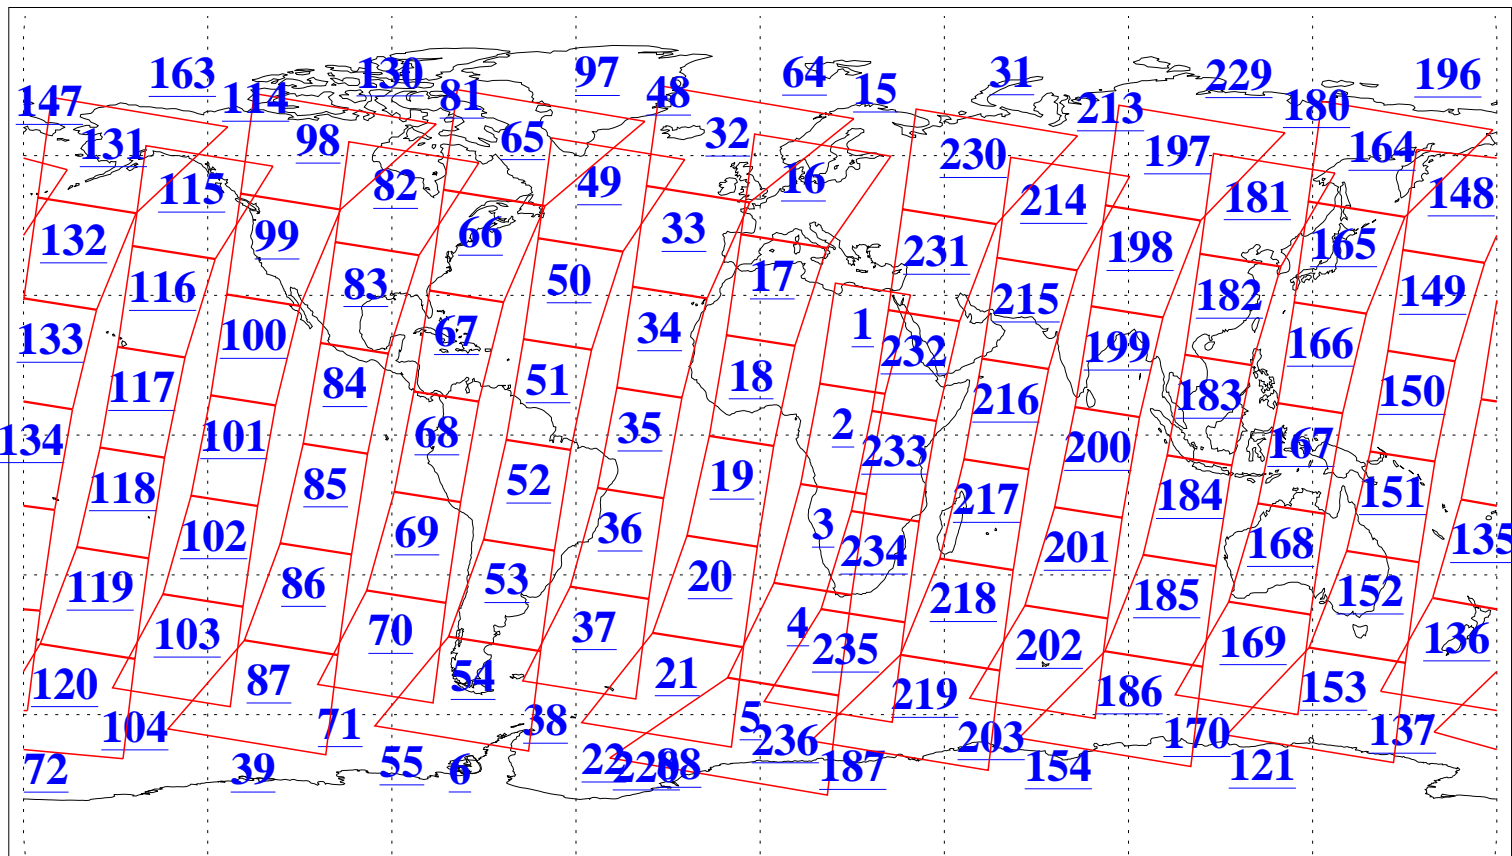

L1B Availability  
AMSU Granules: 240  
HSB Granules: 0  
AIRS Granules: 240

16 Apr 2020  
DoY 107  
Aqua Day 6557  
Granules: 1 to 120

Granules: 121 to 240

Legend: AMSU Available, HSB Available, AIRS Available

L1B Availability  
AMSU Granules: 240  
HSB Granules: 0  
AIRS Granules: 240

16 Apr 2020  
DoY 107  
Aqua Day 6557

Ascending Granules

Descending Granules

Legend: AMSU Available, *HSB Available*, AIRS Available

L1B Availability  
 AMSU Granules: 240  
 HSB Granules: 0  
 AIRS Granules: 240

16 Apr 2020  
 DoY 107  
 Aqua Day 6557

Northern Hemisphere Granules

Southern Hemisphere Granules

Legend: AMSU Available, HSB Available, **AIRS Available**