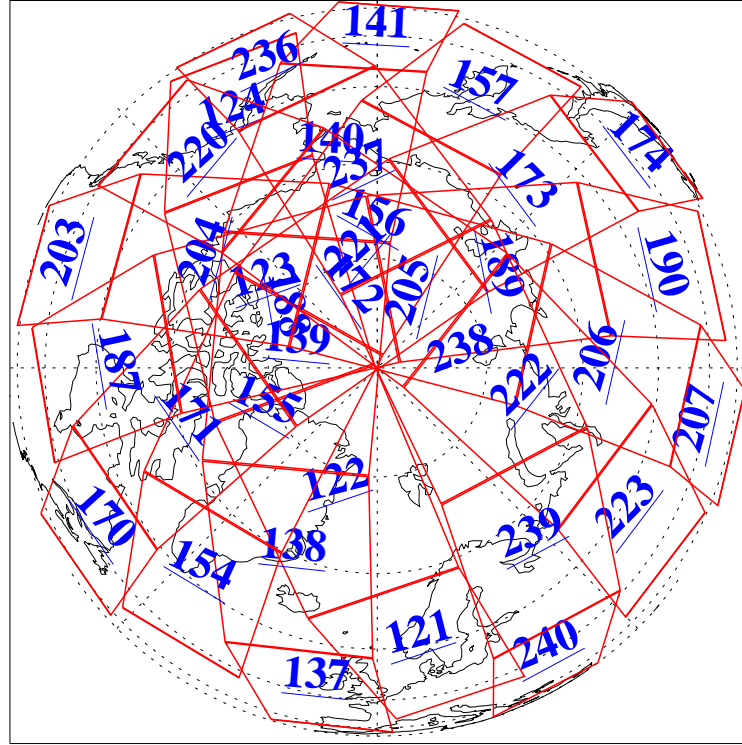

L1B Availability
AMSU Granules: 239
HSB Granules: 0
AIRS Granules: 240

15 Apr 2020
DoY 106
Aqua Day 6556

Northern Hemisphere Granules

Southern Hemisphere Granules