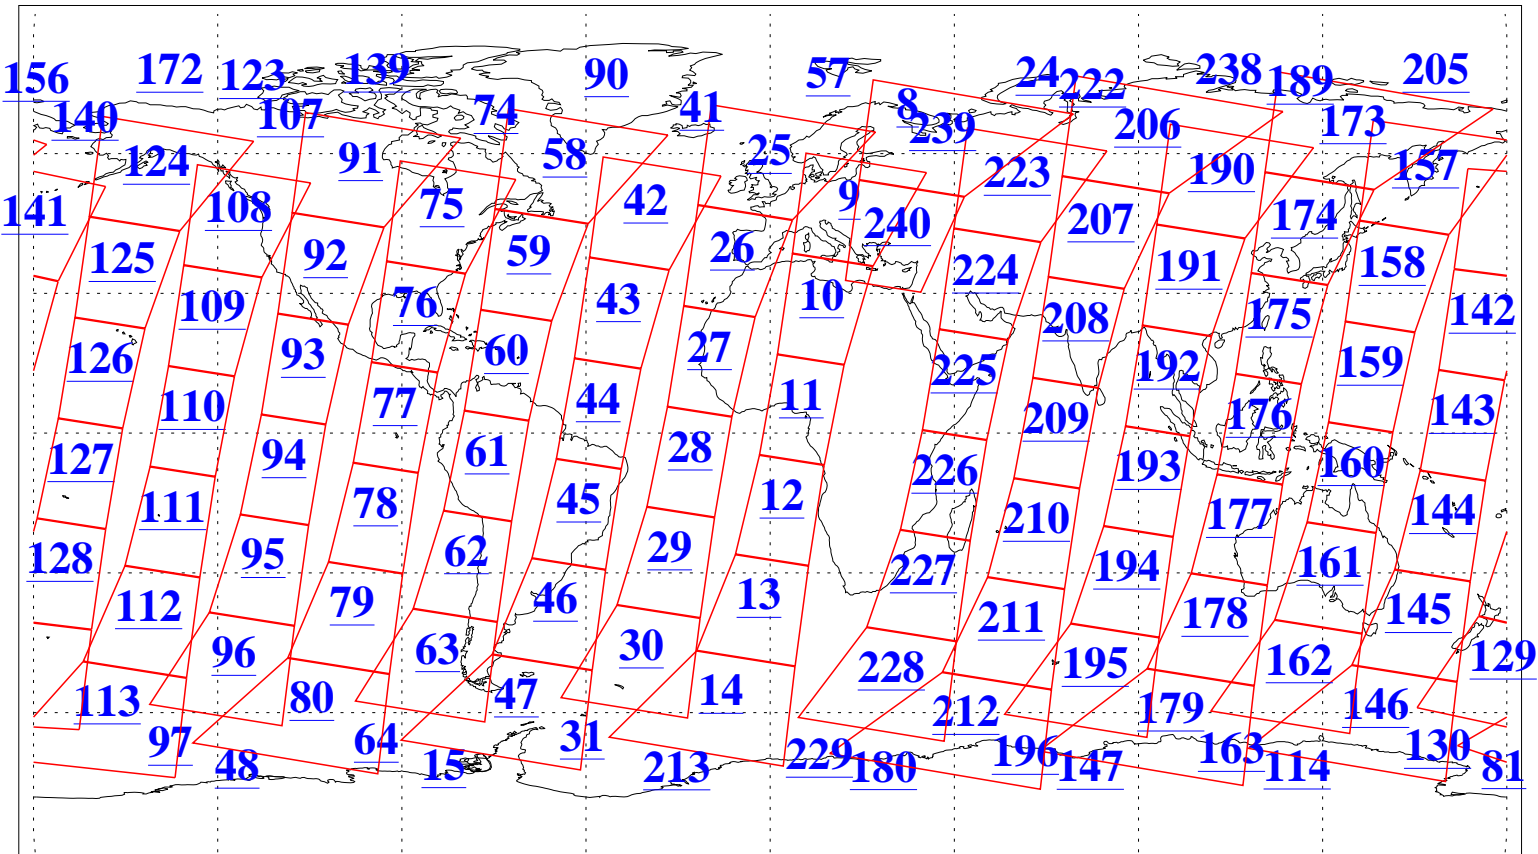

L1B Availability
AMSU Granules: 239
HSB Granules: 0
AIRS Granules: 240

15 Apr 2020
DoY 106
Aqua Day 6556
Granules: 1 to 120

Granules: 121 to 240

Legend: AMSU Available, *HSB Available*, *AIRS Available*

L1B Availability
 AMSU Granules: 239
 HSB Granules: 0
 AIRS Granules: 240

15 Apr 2020
 DoY 106
 Aqua Day 6556
 Ascending Granules

Descending Granules

Legend: AMSU Available, HSB Available, AIRS Available

L1B Availability
 AMSU Granules: 239
 HSB Granules: 0
 AIRS Granules: 240

15 Apr 2020
 DoY 106
 Aqua Day 6556

Northern Hemisphere Granules

Southern Hemisphere Granules

Legend: AMSU Available, HSB Available, **AIRS Available**