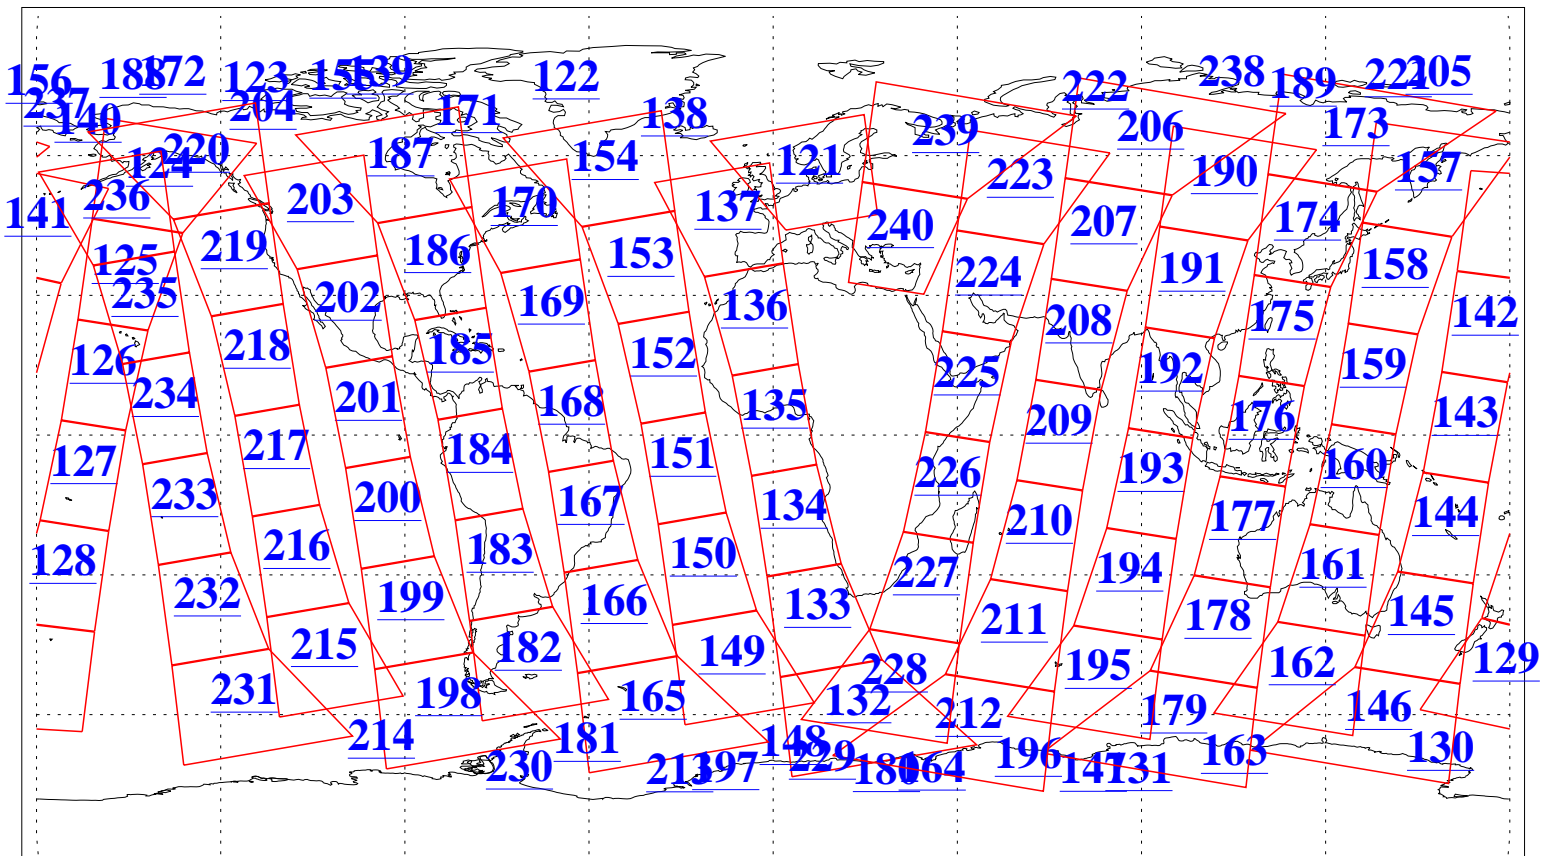

L1B Availability
AMSU Granules: 239
HSB Granules: 0
AIRS Granules: 240

15 Apr 2020
DoY 106
Aqua Day 6556
Granules: 1 to 120

Granules: 121 to 240

Legend: AMSU Available, *HSB Available*, *AIRS Available*

L1B Availability
 AMSU Granules: 239
 HSB Granules: 0
 AIRS Granules: 240

15 Apr 2020
 DoY 106
 Aqua Day 6556
 Ascending Granules

Descending Granules

Legend: AMSU Available, HSB Available, AIRS Available

L1B Availability
 AMSU Granules: 239
 HSB Granules: 0
 AIRS Granules: 240

15 Apr 2020
 DoY 106
 Aqua Day 6556

Northern Hemisphere Granules

Southern Hemisphere Granules

Legend: AMSU Available, HSB Available, **AIRS Available**