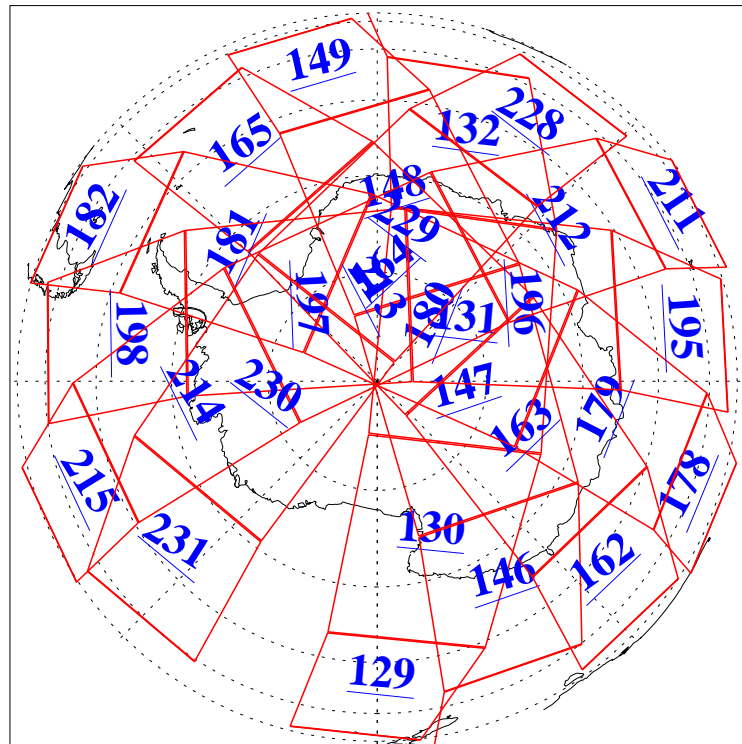

Legend: AMSU Available, HSB Available, **AIRS Available**