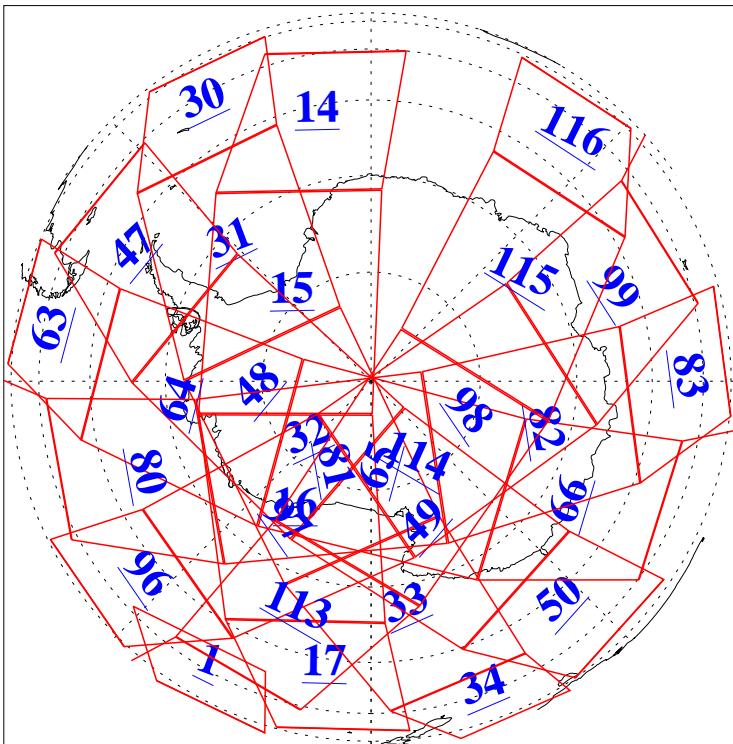

L1B Availability
AMSU Granules: 239
HSB Granules: 0
AIRS Granules: 240

15 Apr 2020
DoY 106
Aqua Day 6556
Granules: 1 to 120

Granules: 121 to 240

Legend: AMSU Available, *HSB Available*, *AIRS Available*

L1B Availability
 AMSU Granules: 239
 HSB Granules: 0
 AIRS Granules: 240

15 Apr 2020
 DoY 106
 Aqua Day 6556
 Ascending Granules

Descending Granules

Legend: AMSU Available, HSB Available, AIRS Available

L1B Availability
 AMSU Granules: 239
 HSB Granules: 0
 AIRS Granules: 240

15 Apr 2020
 DoY 106
 Aqua Day 6556

Northern Hemisphere Granules

Southern Hemisphere Granules

Legend: AMSU Available, HSB Available, **AIRS Available**