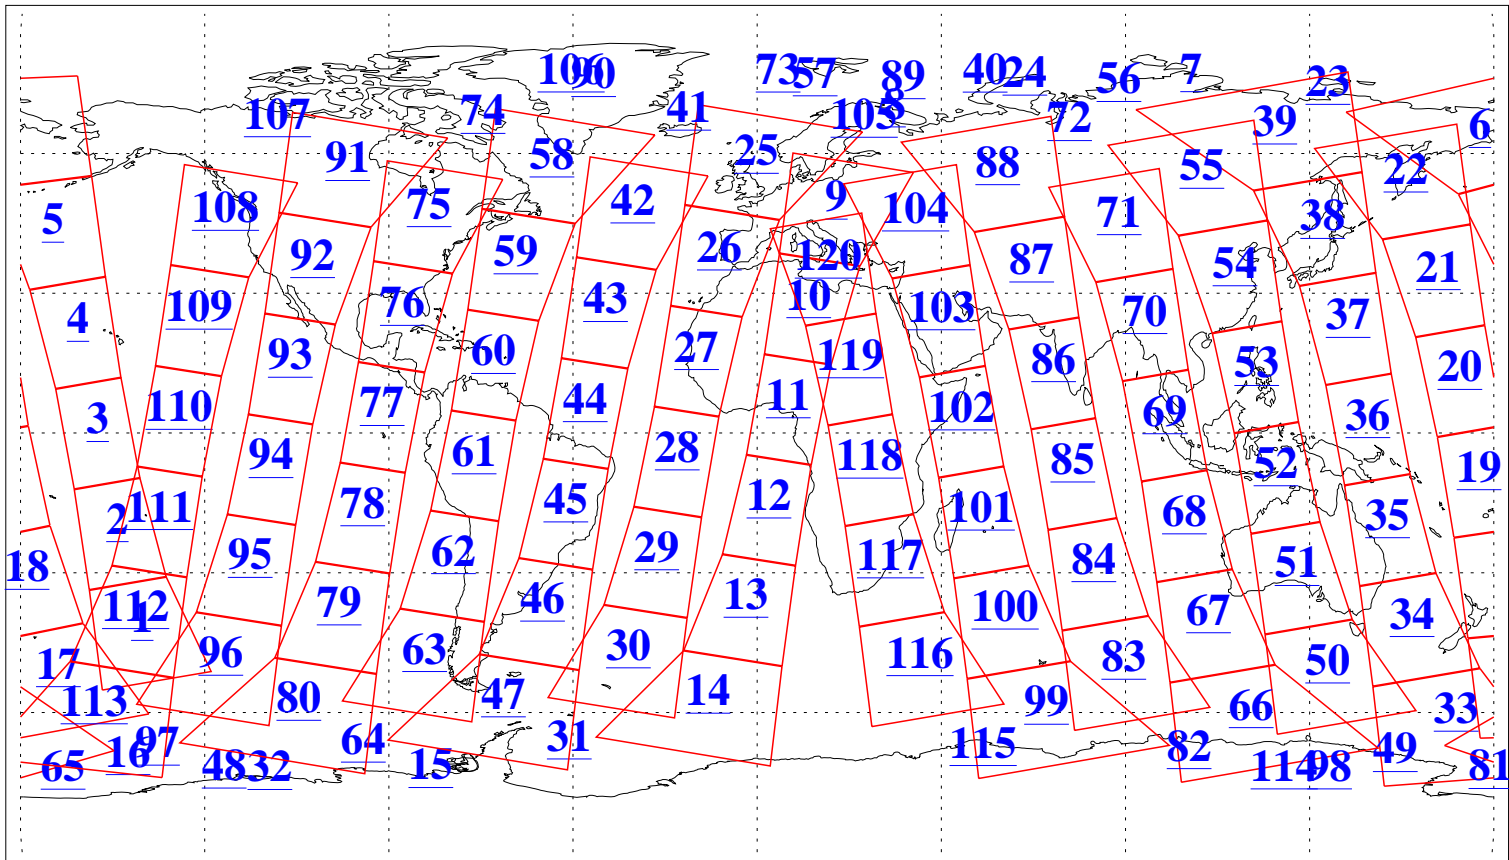

L1B Availability
AMSU Granules: 239
HSB Granules: 0
AIRS Granules: 240

15 Apr 2020
DoY 106
Aqua Day 6556
Granules: 1 to 120

Granules: 121 to 240

Legend: AMSU Available, *HSB Available*, *AIRS Available*

L1B Availability
 AMSU Granules: 239
 HSB Granules: 0
 AIRS Granules: 240

15 Apr 2020
 DoY 106
 Aqua Day 6556
 Ascending Granules

Descending Granules

Legend: AMSU Available, HSB Available, AIRS Available

L1B Availability
 AMSU Granules: 239
 HSB Granules: 0
 AIRS Granules: 240

15 Apr 2020
 DoY 106
 Aqua Day 6556

Northern Hemisphere Granules

Southern Hemisphere Granules

Legend: AMSU Available, HSB Available, **AIRS Available**