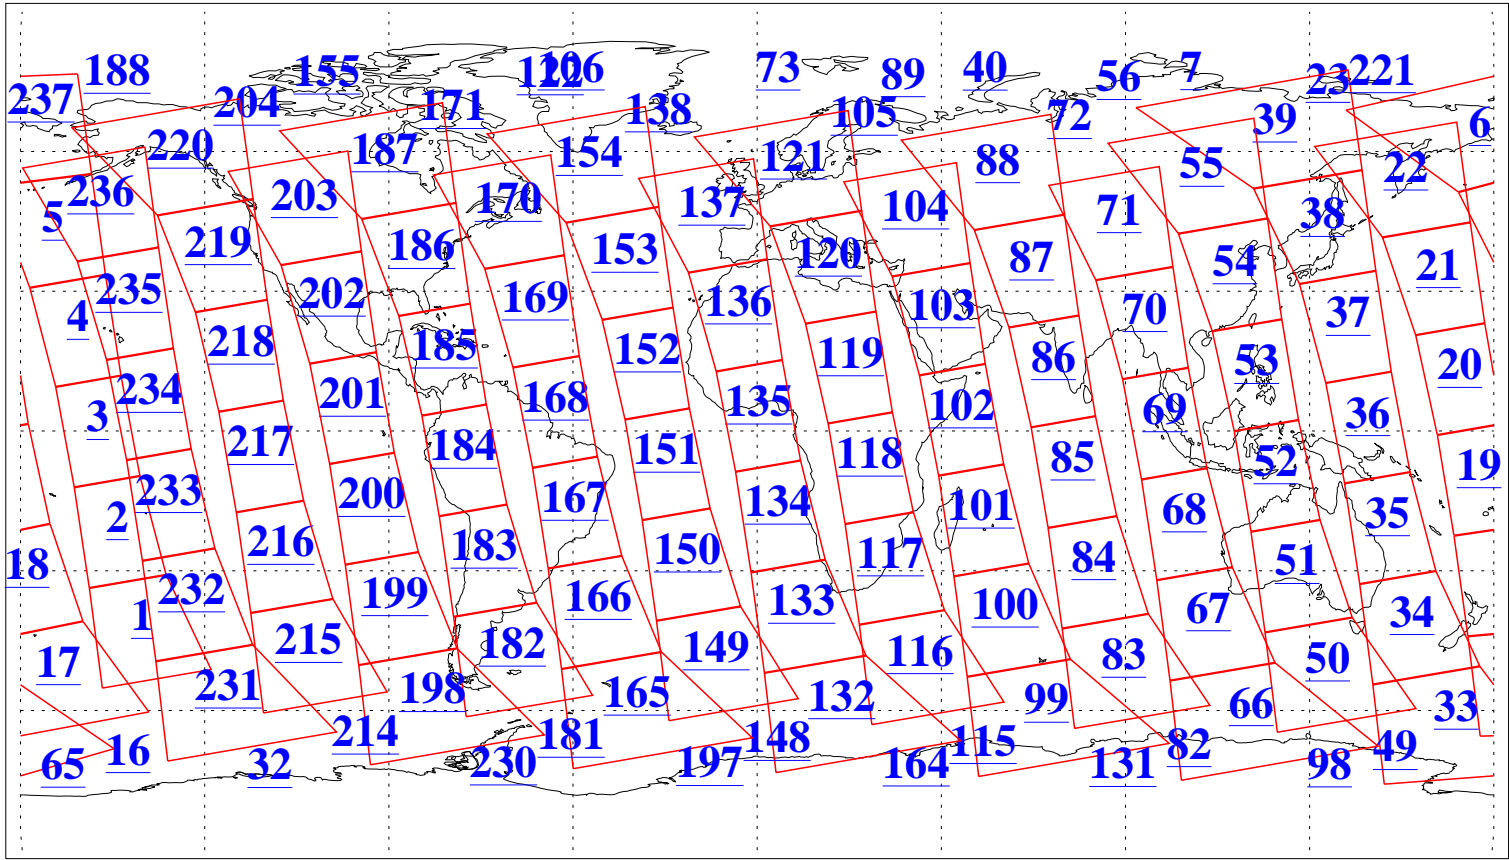

L1B Availability
AMSU Granules: 239
HSB Granules: 0
AIRS Granules: 240

15 Apr 2020
DoY 106
Aqua Day 6556
Granules: 1 to 120

Granules: 121 to 240

Legend: AMSU Available, *HSB Available*, *AIRS Available*

L1B Availability
 AMSU Granules: 239
 HSB Granules: 0
 AIRS Granules: 240

15 Apr 2020
 DoY 106
 Aqua Day 6556
 Ascending Granules

Descending Granules

Legend: AMSU Available, HSB Available, AIRS Available

L1B Availability
 AMSU Granules: 239
 HSB Granules: 0
 AIRS Granules: 240

15 Apr 2020
 DoY 106
 Aqua Day 6556

Northern Hemisphere Granules

Southern Hemisphere Granules

Legend: AMSU Available, HSB Available, **AIRS Available**