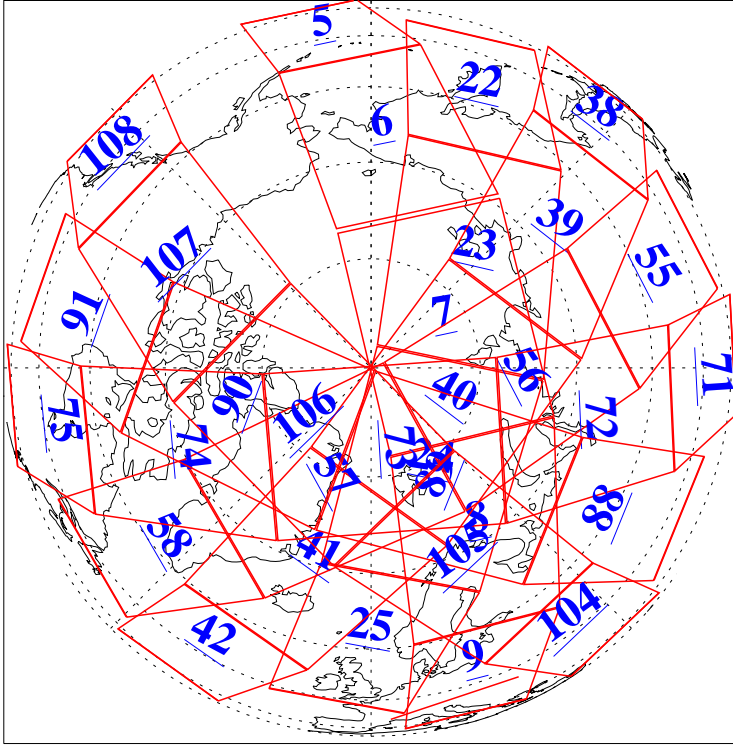

L1B Availability
AMSU Granules: 239
HSB Granules: 0
AIRS Granules: 240

15 Apr 2020
DoY 106
Aqua Day 6556
Granules: 1 to 120

Granules: 121 to 240

Legend: AMSU Available, *HSB Available*, *AIRS Available*

L1B Availability
 AMSU Granules: 239
 HSB Granules: 0
 AIRS Granules: 240

15 Apr 2020
 DoY 106
 Aqua Day 6556
 Ascending Granules

Descending Granules

Legend: AMSU Available, HSB Available, AIRS Available

L1B Availability
 AMSU Granules: 239
 HSB Granules: 0
 AIRS Granules: 240

15 Apr 2020
 DoY 106
 Aqua Day 6556

Northern Hemisphere Granules

Southern Hemisphere Granules

Legend: AMSU Available, HSB Available, **AIRS Available**