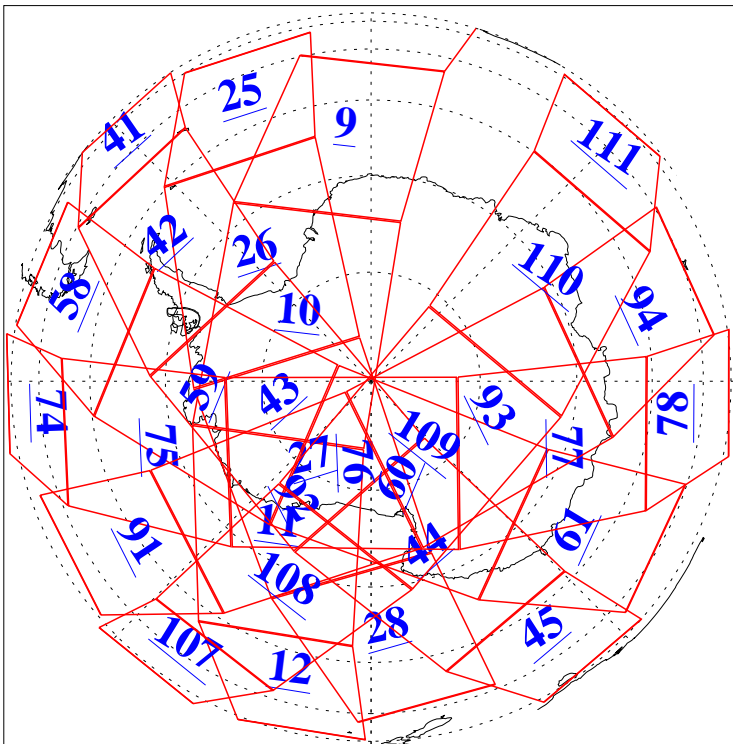

L1B Availability
 AMSU Granules: 240
 HSB Granules: 0
 AIRS Granules: 240

12 Apr 2020
 DoY 103
 Aqua Day 6553
 Granules: 1 to 120

Granules: 121 to 240

Legend: AMSU Available, HSB Available, AIRS Available

L1B Availability
 AMSU Granules: 240
 HSB Granules: 0
 AIRS Granules: 240

12 Apr 2020
 DoY 103
 Aqua Day 6553

Ascending Granules

Descending Granules

Legend: AMSU Available, *HSB Available*, *AIRS Available*

L1B Availability
 AMSU Granules: 240
 HSB Granules: 0
 AIRS Granules: 240

12 Apr 2020
 DoY 103
 Aqua Day 6553

Northern Hemisphere Granules

Southern Hemisphere Granules

Legend: AMSU Available, HSB Available, AIRS Available