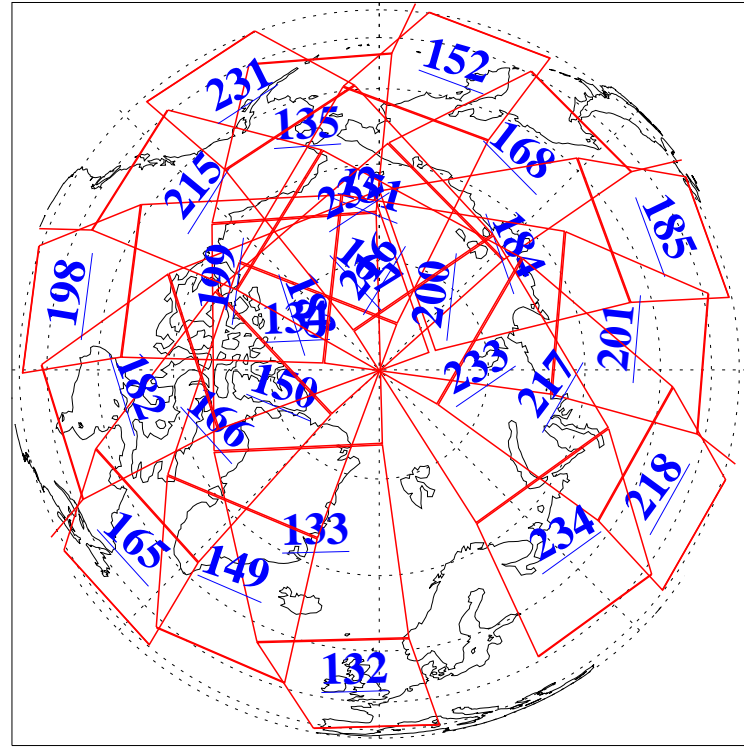

L1B Availability
 AMSU Granules: 240
 HSB Granules: 0
 AIRS Granules: 240

12 Apr 2020
 DoY 103
 Aqua Day 6553
 Granules: 1 to 120

Granules: 121 to 240

Legend: AMSU Available, HSB Available, AIRS Available

L1B Availability
 AMSU Granules: 240
 HSB Granules: 0
 AIRS Granules: 240

12 Apr 2020
 DoY 103
 Aqua Day 6553

Ascending Granules

Descending Granules

Legend: AMSU Available, *HSB Available*, *AIRS Available*

L1B Availability
 AMSU Granules: 240
 HSB Granules: 0
 AIRS Granules: 240

12 Apr 2020
 DoY 103
 Aqua Day 6553

Northern Hemisphere Granules

Southern Hemisphere Granules

Legend: AMSU Available, HSB Available, AIRS Available