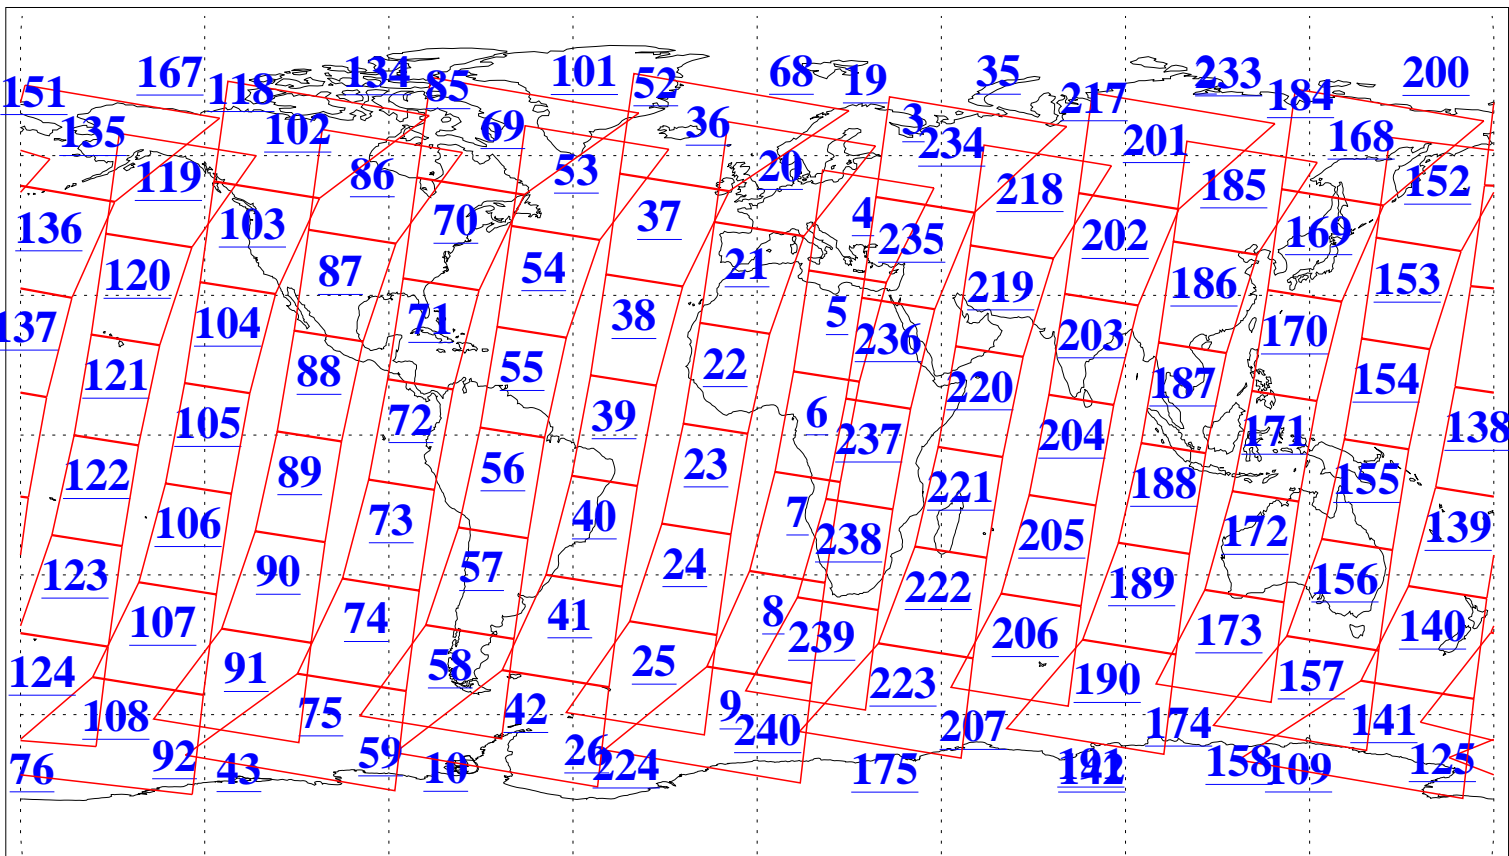

L1B Availability
 AMSU Granules: 240
 HSB Granules: 0
 AIRS Granules: 240

12 Apr 2020
 DoY 103
 Aqua Day 6553
 Granules: 1 to 120

Granules: 121 to 240

Legend: AMSU Available, HSB Available, AIRS Available

L1B Availability
 AMSU Granules: 240
 HSB Granules: 0
 AIRS Granules: 240

12 Apr 2020
 DoY 103
 Aqua Day 6553

Ascending Granules

Descending Granules

Legend: AMSU Available, *HSB Available*, *AIRS Available*

L1B Availability
 AMSU Granules: 240
 HSB Granules: 0
 AIRS Granules: 240

12 Apr 2020
 DoY 103
 Aqua Day 6553

Northern Hemisphere Granules

Southern Hemisphere Granules

Legend: AMSU Available, HSB Available, AIRS Available