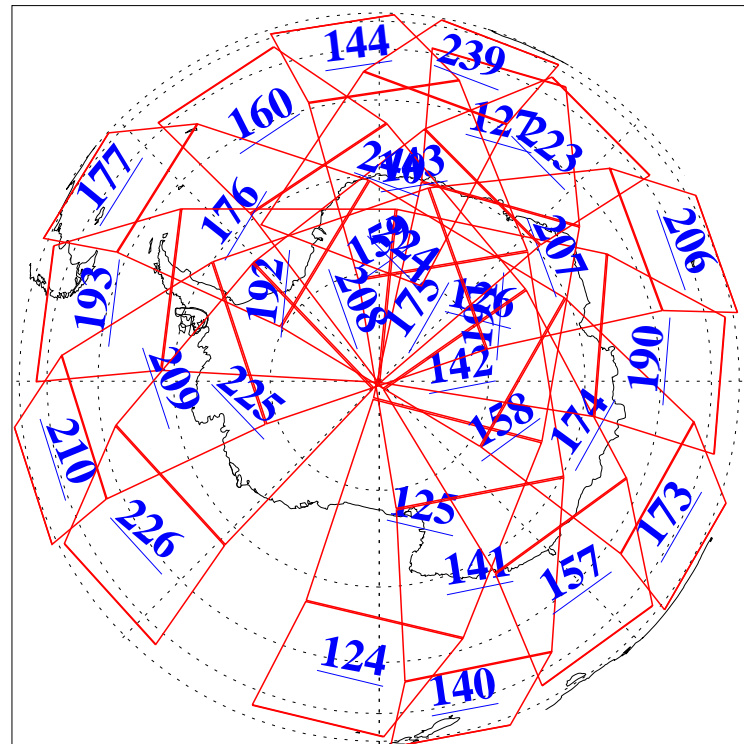

L1B Availability
 AMSU Granules: 240
 HSB Granules: 0
 AIRS Granules: 240

12 Apr 2020
 DoY 103
 Aqua Day 6553
 Granules: 1 to 120

Granules: 121 to 240

Legend: AMSU Available, HSB Available, AIRS Available

L1B Availability
 AMSU Granules: 240
 HSB Granules: 0
 AIRS Granules: 240

12 Apr 2020
 DoY 103
 Aqua Day 6553

Ascending Granules

Descending Granules

Legend: AMSU Available, *HSB Available*, *AIRS Available*

L1B Availability
 AMSU Granules: 240
 HSB Granules: 0
 AIRS Granules: 240

12 Apr 2020
 DoY 103
 Aqua Day 6553

Northern Hemisphere Granules

Southern Hemisphere Granules

Legend: AMSU Available, HSB Available, AIRS Available