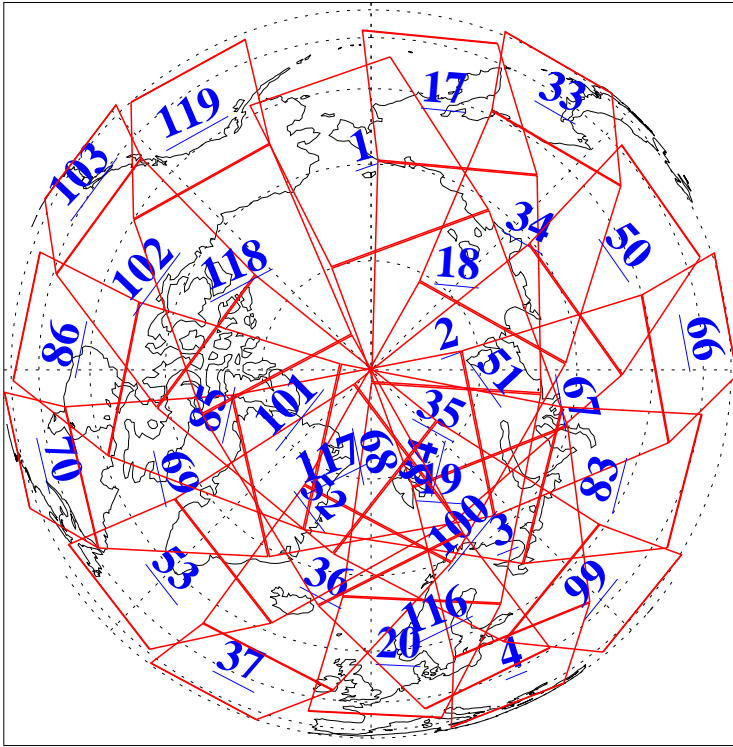

L1B Availability
 AMSU Granules: 240
 HSB Granules: 0
 AIRS Granules: 240

12 Apr 2020
 DoY 103
 Aqua Day 6553
 Granules: 1 to 120

Granules: 121 to 240

Legend: AMSU Available, HSB Available, AIRS Available

L1B Availability
 AMSU Granules: 240
 HSB Granules: 0
 AIRS Granules: 240

12 Apr 2020
 DoY 103
 Aqua Day 6553

Ascending Granules

Descending Granules

Legend: AMSU Available, *HSB Available*, *AIRS Available*

L1B Availability
 AMSU Granules: 240
 HSB Granules: 0
 AIRS Granules: 240

12 Apr 2020
 DoY 103
 Aqua Day 6553

Northern Hemisphere Granules

Southern Hemisphere Granules

Legend: AMSU Available, HSB Available, AIRS Available