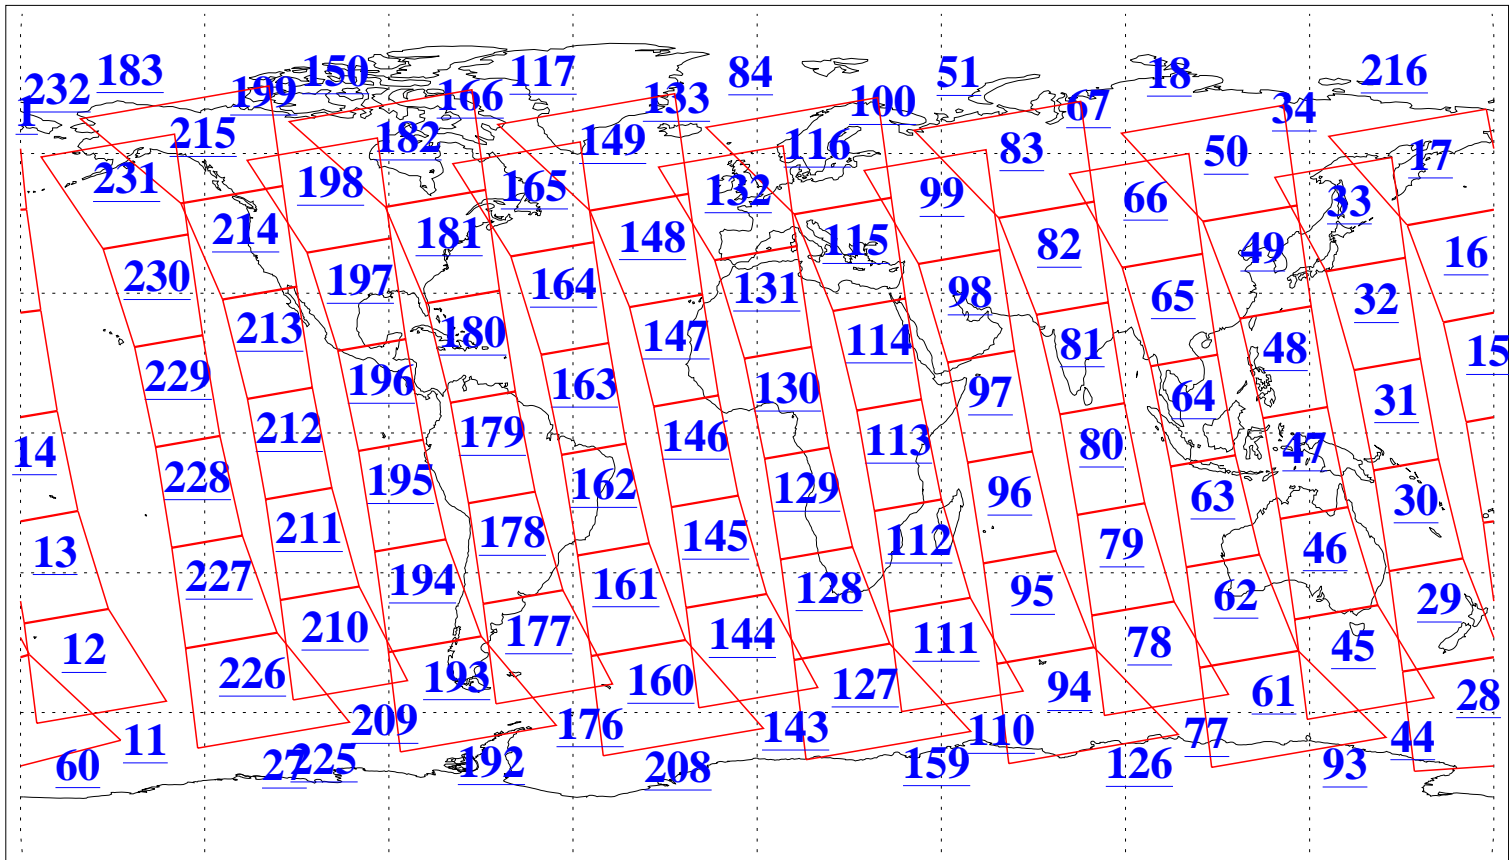

L1B Availability
 AMSU Granules: 240
 HSB Granules: 0
 AIRS Granules: 240

12 Apr 2020
 DoY 103
 Aqua Day 6553
 Granules: 1 to 120

Granules: 121 to 240

Legend: AMSU Available, HSB Available, AIRS Available

L1B Availability
 AMSU Granules: 240
 HSB Granules: 0
 AIRS Granules: 240

12 Apr 2020
 DoY 103
 Aqua Day 6553

Ascending Granules

Descending Granules

Legend: AMSU Available, *HSB Available*, *AIRS Available*

L1B Availability
 AMSU Granules: 240
 HSB Granules: 0
 AIRS Granules: 240

12 Apr 2020
 DoY 103
 Aqua Day 6553

Northern Hemisphere Granules

Southern Hemisphere Granules

Legend: AMSU Available, HSB Available, AIRS Available