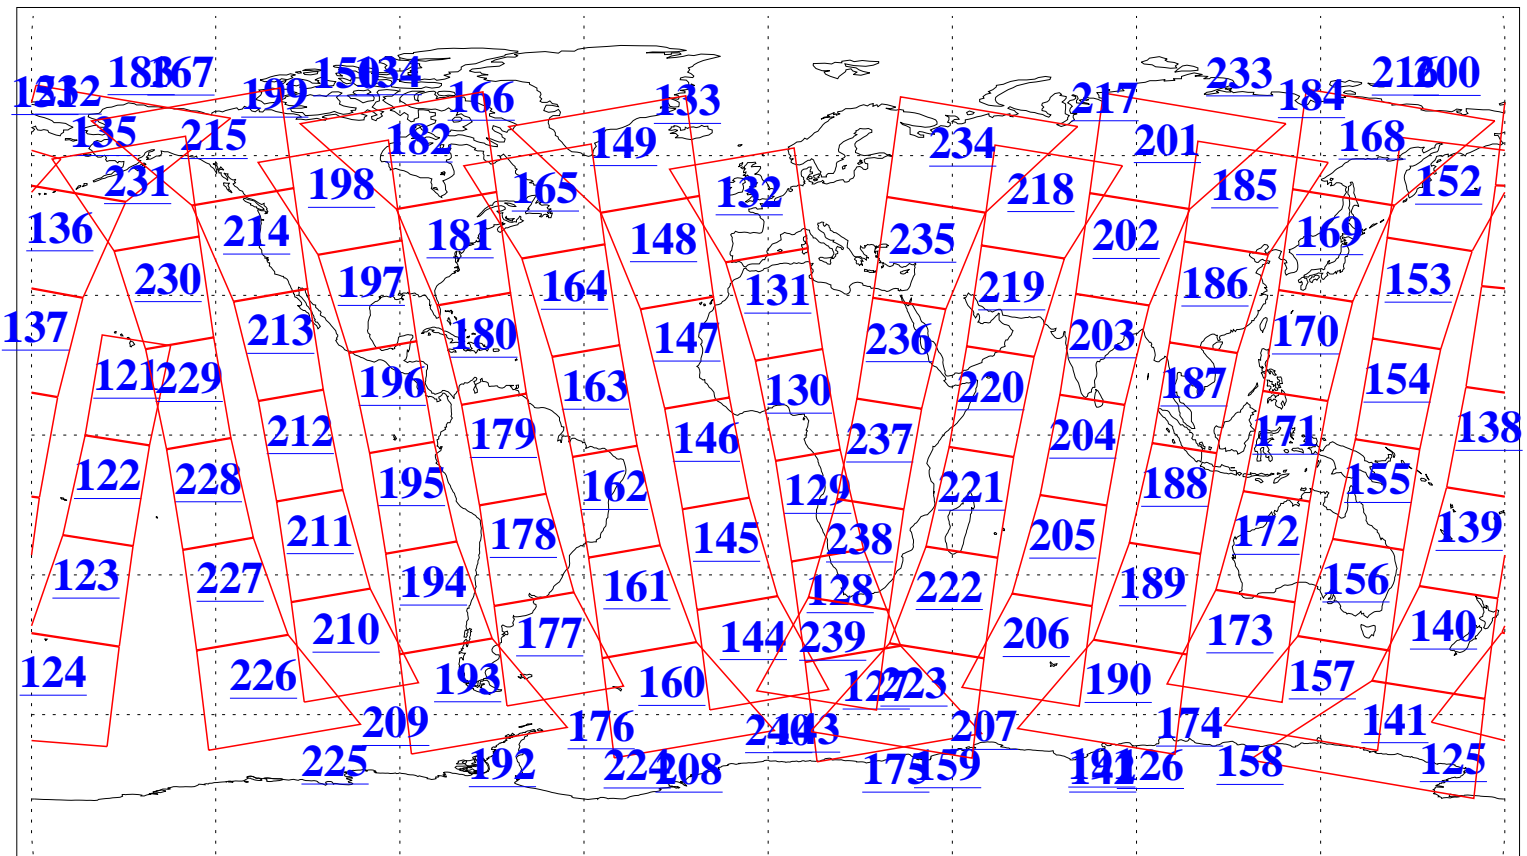

L1B Availability
 AMSU Granules: 240
 HSB Granules: 0
 AIRS Granules: 240

12 Apr 2020
 DoY 103
 Aqua Day 6553
 Granules: 1 to 120

Granules: 121 to 240

Legend: AMSU Available, HSB Available, AIRS Available

L1B Availability
 AMSU Granules: 240
 HSB Granules: 0
 AIRS Granules: 240

12 Apr 2020
 DoY 103
 Aqua Day 6553

Ascending Granules

Descending Granules

Legend: AMSU Available, *HSB Available*, *AIRS Available*

L1B Availability
 AMSU Granules: 240
 HSB Granules: 0
 AIRS Granules: 240

12 Apr 2020
 DoY 103
 Aqua Day 6553

Northern Hemisphere Granules

Southern Hemisphere Granules

Legend: AMSU Available, HSB Available, AIRS Available