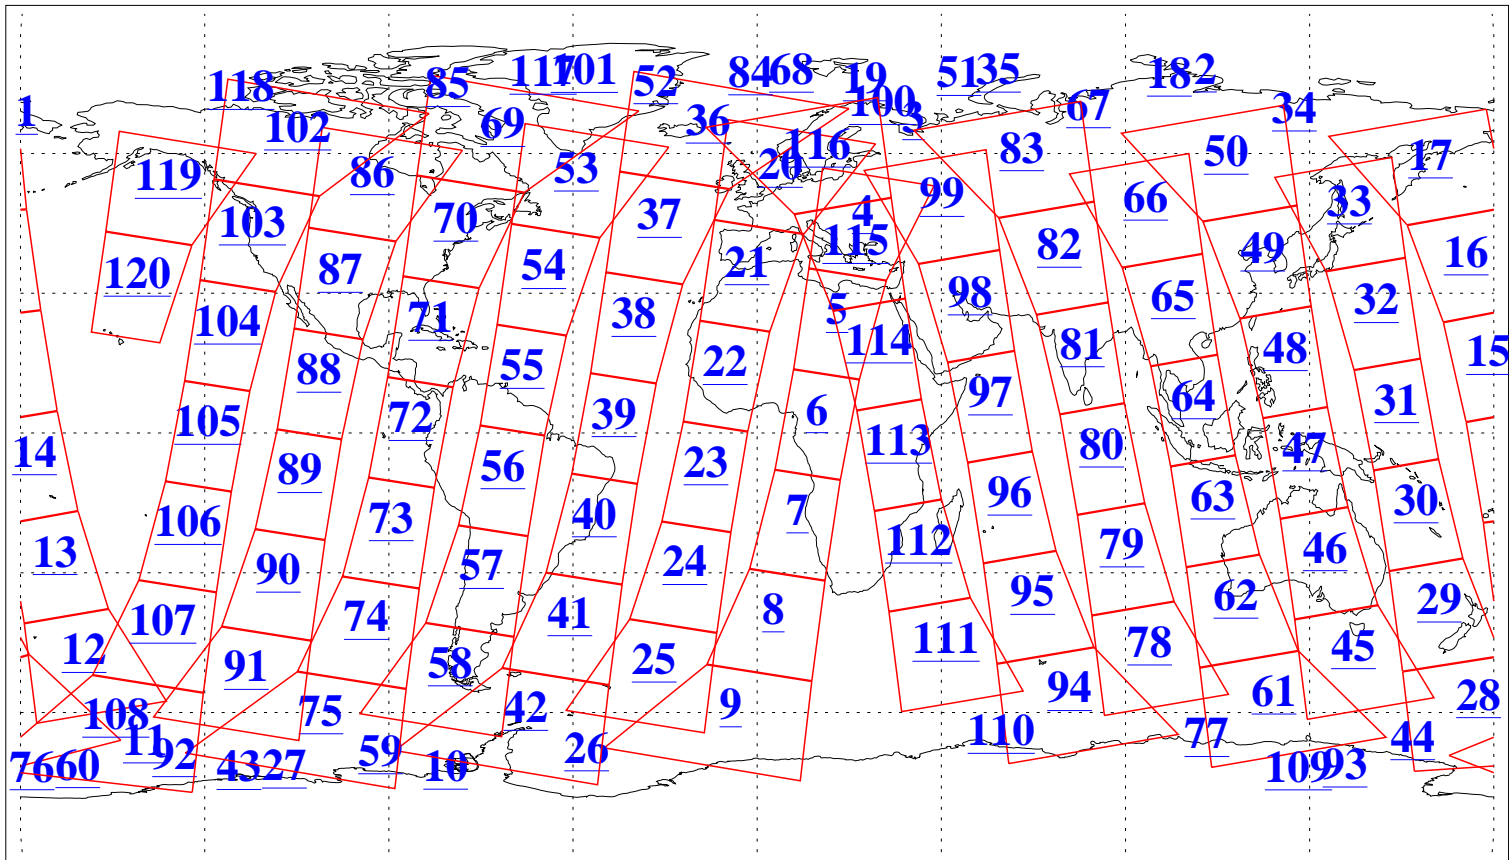

L1B Availability
 AMSU Granules: 240
 HSB Granules: 0
 AIRS Granules: 240

12 Apr 2020
 DoY 103
 Aqua Day 6553
 Granules: 1 to 120

Granules: 121 to 240

Legend: AMSU Available, HSB Available, AIRS Available

L1B Availability
 AMSU Granules: 240
 HSB Granules: 0
 AIRS Granules: 240

12 Apr 2020
 DoY 103
 Aqua Day 6553

Ascending Granules

Descending Granules

Legend: AMSU Available, *HSB Available*, *AIRS Available*

L1B Availability
 AMSU Granules: 240
 HSB Granules: 0
 AIRS Granules: 240

12 Apr 2020
 DoY 103
 Aqua Day 6553

Northern Hemisphere Granules

Southern Hemisphere Granules

Legend: AMSU Available, HSB Available, AIRS Available