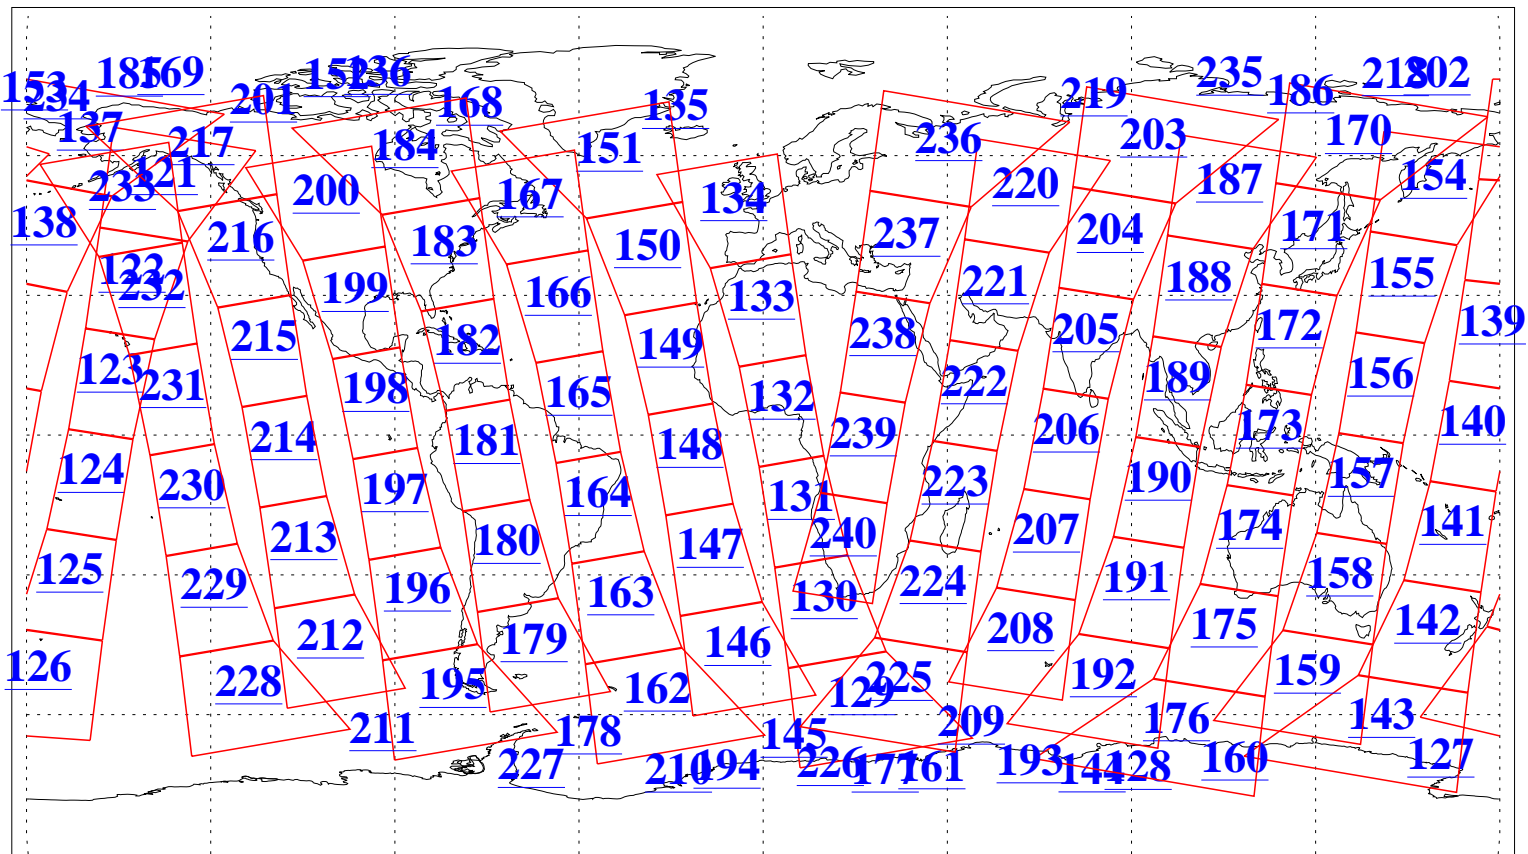

L1B Availability
AMSU Granules: 240
HSB Granules: 0
AIRS Granules: 240

10 Apr 2020
DoY 101
Aqua Day 6551
Granules: 1 to 120

Granules: 121 to 240

Legend: AMSU Available, *HSB Available*, *AIRS Available*

L1B Availability
 AMSU Granules: 240
 HSB Granules: 0
 AIRS Granules: 240

10 Apr 2020
 DoY 101
 Aqua Day 6551

Ascending Granules

Descending Granules

Legend: AMSU Available, HSB Available, AIRS Available

L1B Availability
 AMSU Granules: 240
 HSB Granules: 0
 AIRS Granules: 240

10 Apr 2020
 DoY 101
 Aqua Day 6551

Northern Hemisphere Granules

Southern Hemisphere Granules

Legend: AMSU Available, HSB Available, AIRS Available