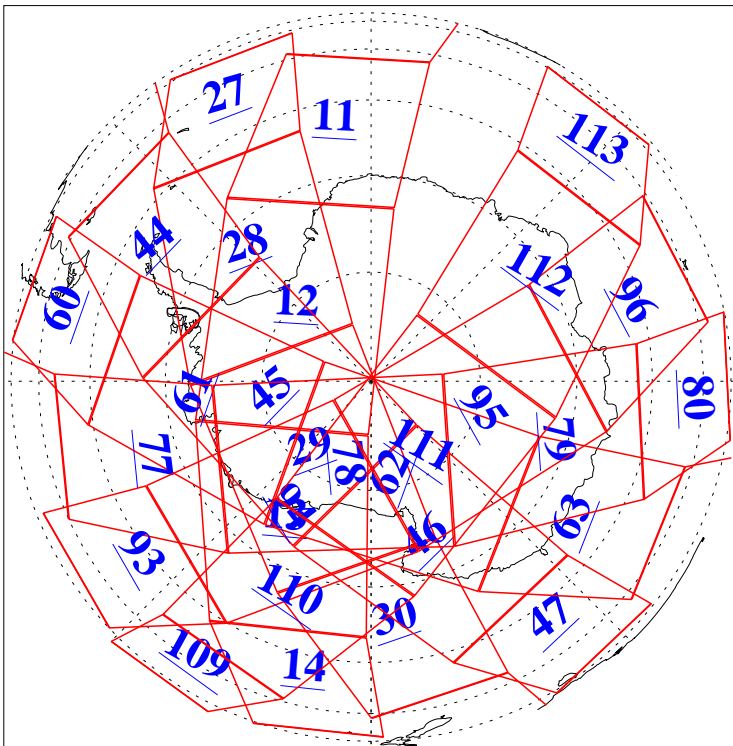

L1B Availability
AMSU Granules: 240
HSB Granules: 0
AIRS Granules: 240

10 Apr 2020
DoY 101
Aqua Day 6551
Granules: 1 to 120

Granules: 121 to 240

Legend: AMSU Available, *HSB Available*, *AIRS Available*

L1B Availability
 AMSU Granules: 240
 HSB Granules: 0
 AIRS Granules: 240

10 Apr 2020
 DoY 101
 Aqua Day 6551

Ascending Granules

Descending Granules

Legend: AMSU Available, HSB Available, AIRS Available

L1B Availability
 AMSU Granules: 240
 HSB Granules: 0
 AIRS Granules: 240

10 Apr 2020
 DoY 101
 Aqua Day 6551

Northern Hemisphere Granules

Southern Hemisphere Granules

Legend: AMSU Available, HSB Available, AIRS Available