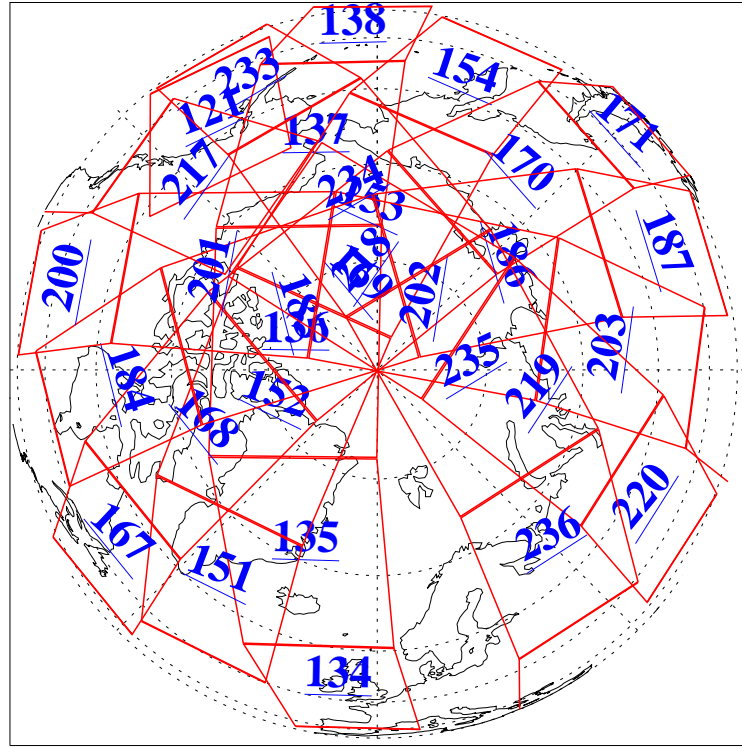

L1B Availability
AMSU Granules: 240
HSB Granules: 0
AIRS Granules: 240

10 Apr 2020
DoY 101
Aqua Day 6551
Granules: 1 to 120

Granules: 121 to 240

Legend: AMSU Available, *HSB Available*, *AIRS Available*

L1B Availability
 AMSU Granules: 240
 HSB Granules: 0
 AIRS Granules: 240

10 Apr 2020
 DoY 101
 Aqua Day 6551

Ascending Granules

Descending Granules

Legend: AMSU Available, HSB Available, AIRS Available

L1B Availability
 AMSU Granules: 240
 HSB Granules: 0
 AIRS Granules: 240

10 Apr 2020
 DoY 101
 Aqua Day 6551

Northern Hemisphere Granules

Southern Hemisphere Granules

Legend: AMSU Available, HSB Available, AIRS Available