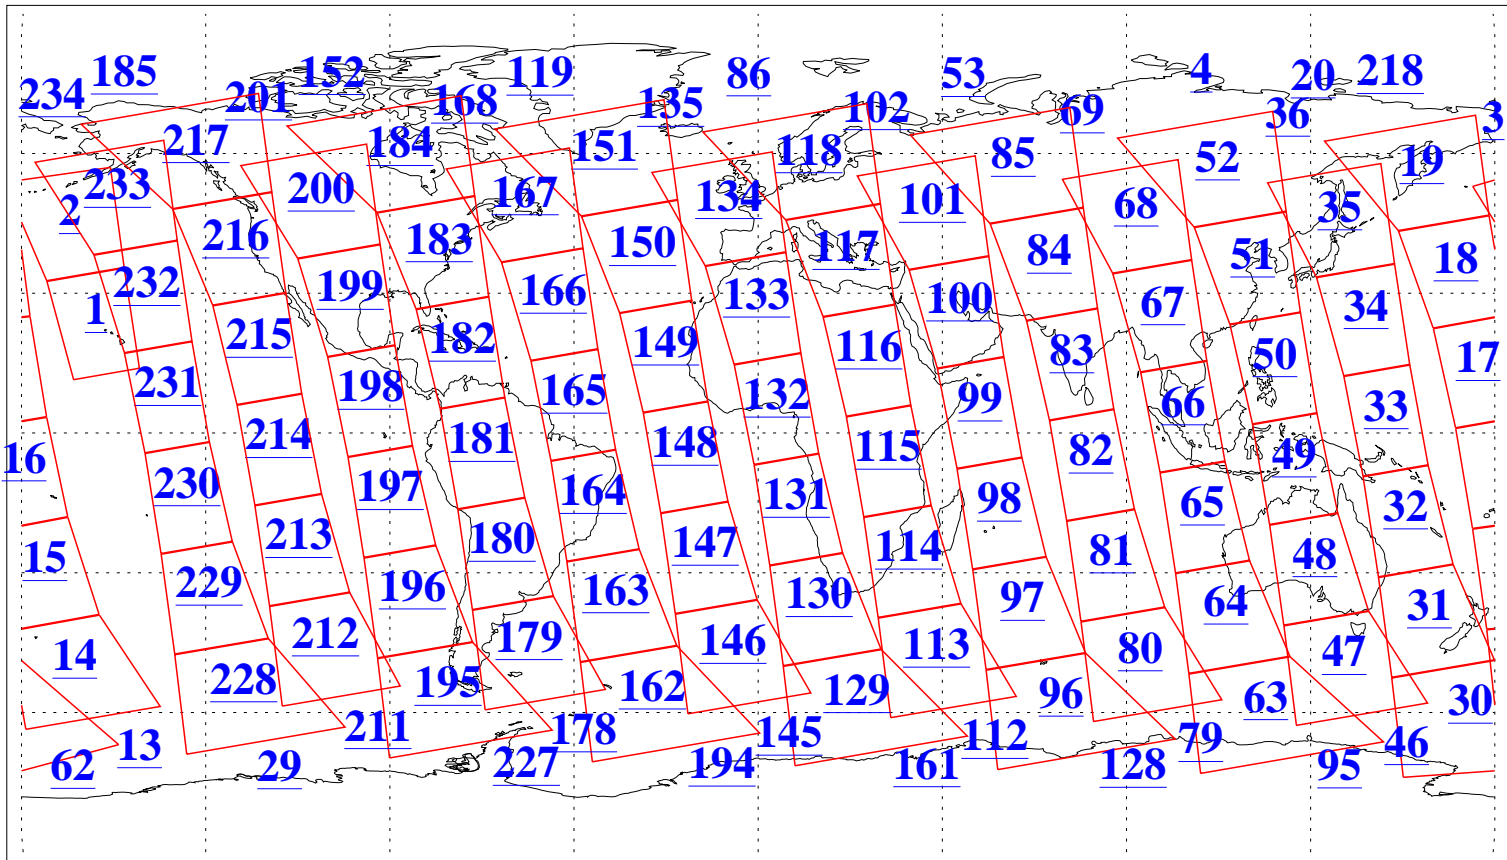

L1B Availability
AMSU Granules: 240
HSB Granules: 0
AIRS Granules: 240

10 Apr 2020
DoY 101
Aqua Day 6551
Granules: 1 to 120

Granules: 121 to 240

Legend: AMSU Available, *HSB Available*, *AIRS Available*

L1B Availability
 AMSU Granules: 240
 HSB Granules: 0
 AIRS Granules: 240

10 Apr 2020
 DoY 101
 Aqua Day 6551

Ascending Granules

Descending Granules

Legend: AMSU Available, HSB Available, AIRS Available

L1B Availability
 AMSU Granules: 240
 HSB Granules: 0
 AIRS Granules: 240

10 Apr 2020
 DoY 101
 Aqua Day 6551

Northern Hemisphere Granules

Southern Hemisphere Granules

Legend: AMSU Available, HSB Available, AIRS Available