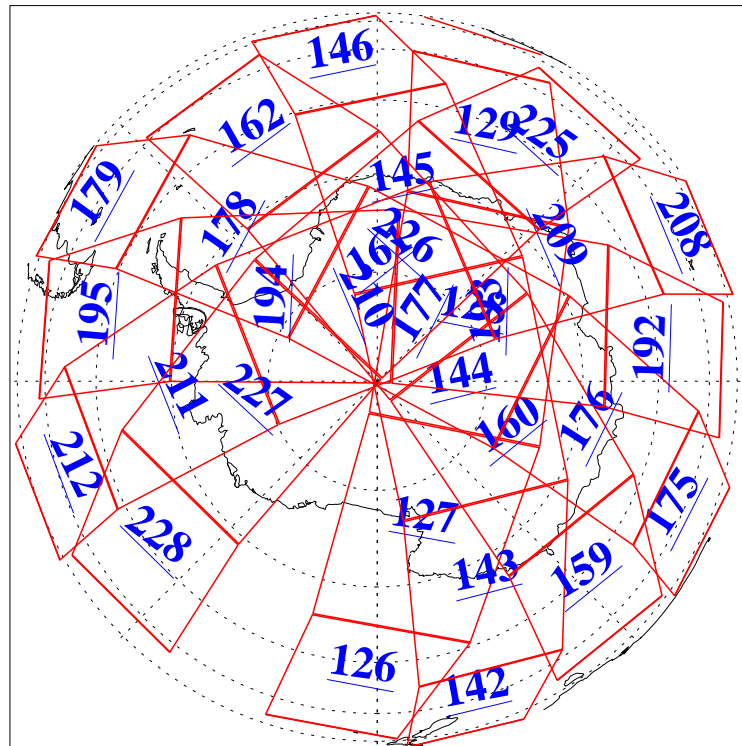

L1B Availability
AMSU Granules: 240
HSB Granules: 0
AIRS Granules: 240

10 Apr 2020
DoY 101
Aqua Day 6551
Granules: 1 to 120

Granules: 121 to 240

Legend: AMSU Available, *HSB Available*, *AIRS Available*

L1B Availability
 AMSU Granules: 240
 HSB Granules: 0
 AIRS Granules: 240

10 Apr 2020
 DoY 101
 Aqua Day 6551

Ascending Granules

Descending Granules

Legend: AMSU Available, HSB Available, AIRS Available

L1B Availability
 AMSU Granules: 240
 HSB Granules: 0
 AIRS Granules: 240

10 Apr 2020
 DoY 101
 Aqua Day 6551

Northern Hemisphere Granules

Southern Hemisphere Granules

Legend: AMSU Available, HSB Available, AIRS Available