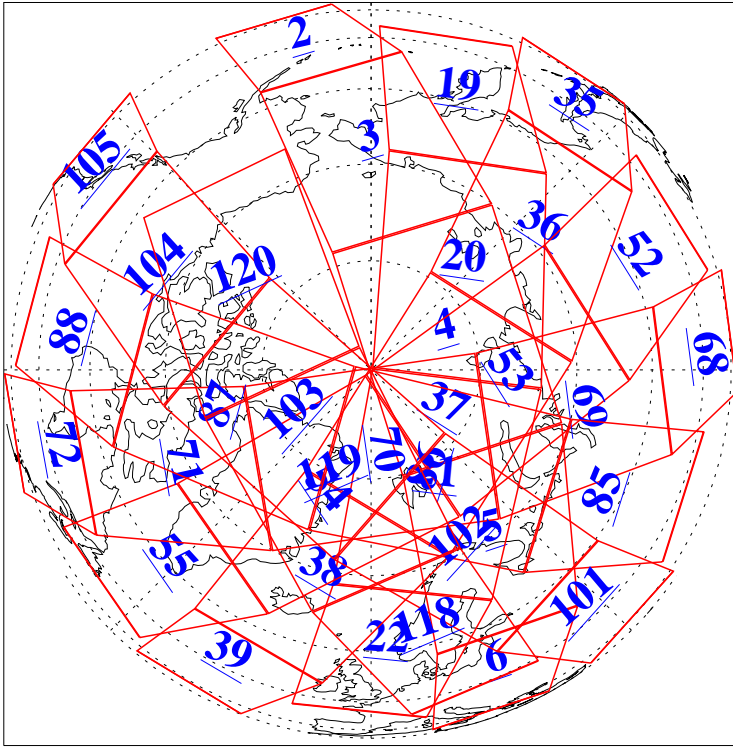

L1B Availability
AMSU Granules: 240
HSB Granules: 0
AIRS Granules: 240

10 Apr 2020
DoY 101
Aqua Day 6551
Granules: 1 to 120

Granules: 121 to 240

Legend: AMSU Available, *HSB Available*, *AIRS Available*

L1B Availability
 AMSU Granules: 240
 HSB Granules: 0
 AIRS Granules: 240

10 Apr 2020
 DoY 101
 Aqua Day 6551

Ascending Granules

Descending Granules

Legend: AMSU Available, HSB Available, AIRS Available

L1B Availability
 AMSU Granules: 240
 HSB Granules: 0
 AIRS Granules: 240

10 Apr 2020
 DoY 101
 Aqua Day 6551

Northern Hemisphere Granules

Southern Hemisphere Granules

Legend: AMSU Available, HSB Available, AIRS Available