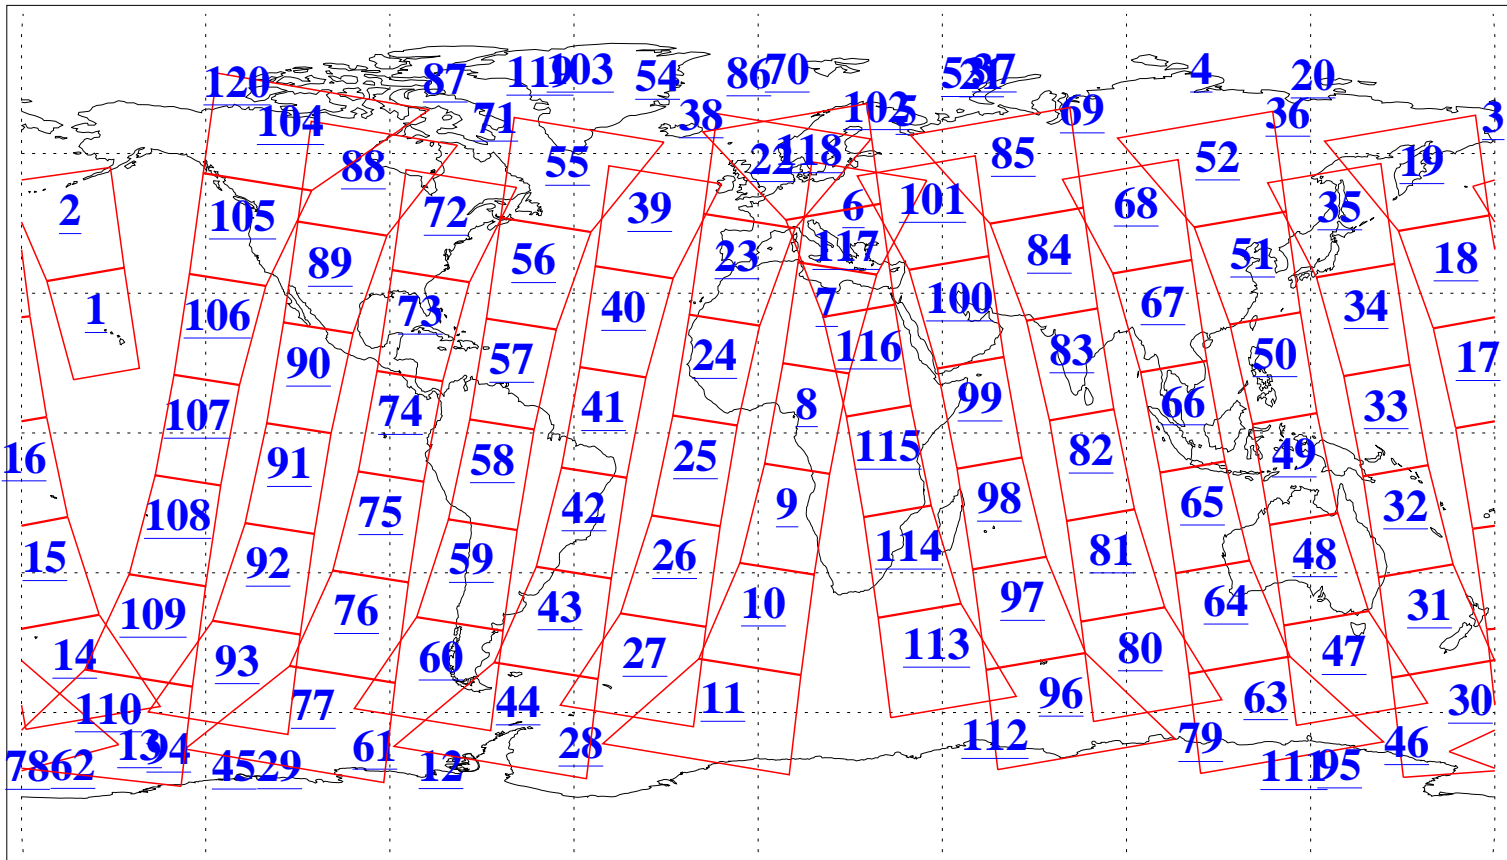

L1B Availability
AMSU Granules: 240
HSB Granules: 0
AIRS Granules: 240

10 Apr 2020
DoY 101
Aqua Day 6551
Granules: 1 to 120

Granules: 121 to 240

Legend: AMSU Available, *HSB Available*, *AIRS Available*

L1B Availability
 AMSU Granules: 240
 HSB Granules: 0
 AIRS Granules: 240

10 Apr 2020
 DoY 101
 Aqua Day 6551

Ascending Granules

Descending Granules

Legend: AMSU Available, HSB Available, AIRS Available

L1B Availability
 AMSU Granules: 240
 HSB Granules: 0
 AIRS Granules: 240

10 Apr 2020
 DoY 101
 Aqua Day 6551

Northern Hemisphere Granules

Southern Hemisphere Granules

Legend: AMSU Available, HSB Available, AIRS Available