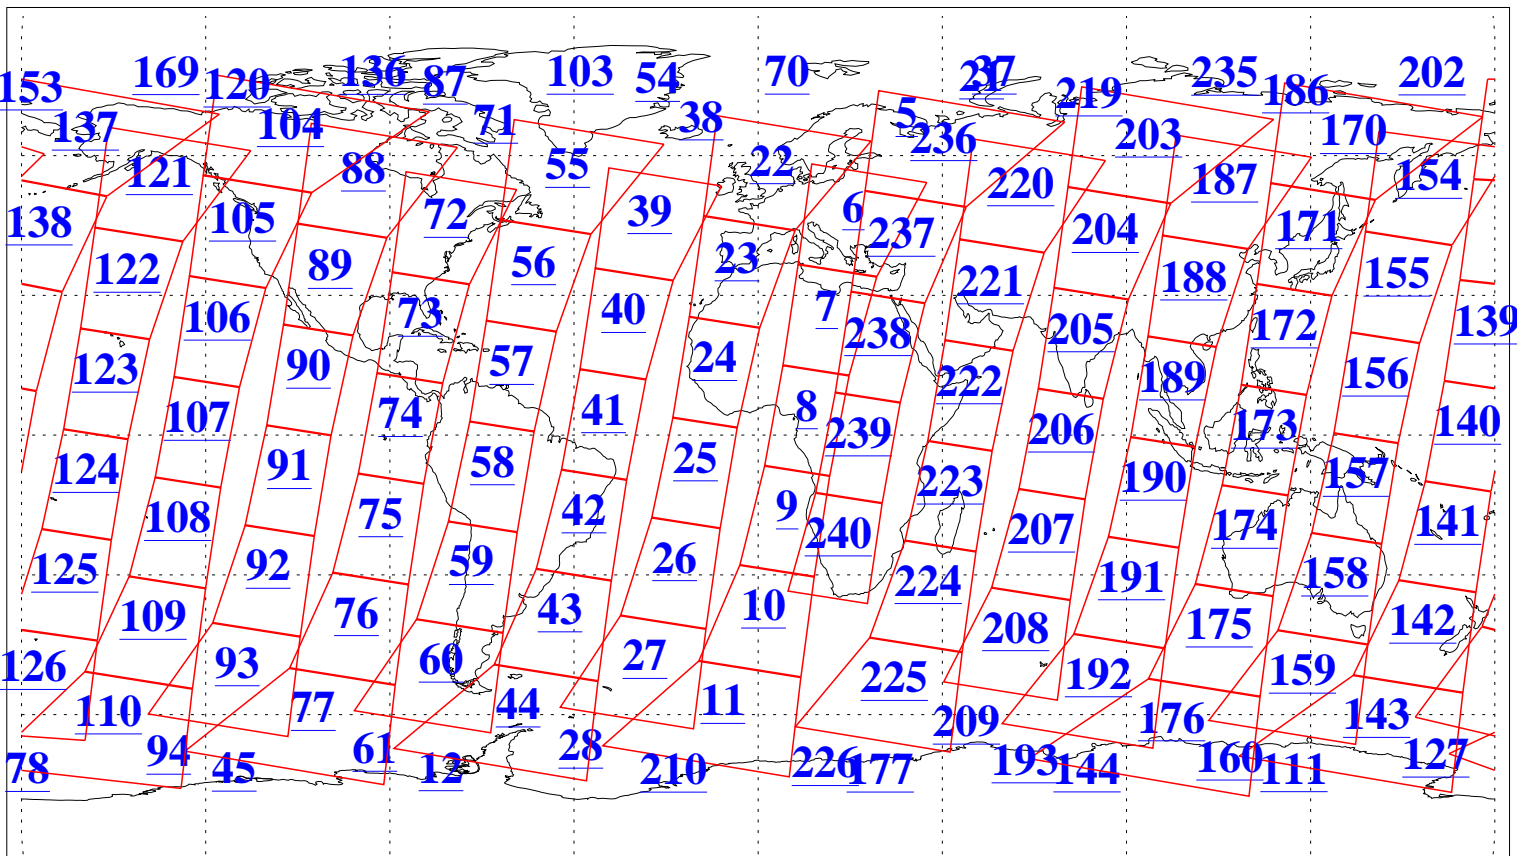

L1B Availability
AMSU Granules: 240
HSB Granules: 0
AIRS Granules: 240

10 Apr 2020
DoY 101
Aqua Day 6551
Granules: 1 to 120

Granules: 121 to 240

Legend: AMSU Available, *HSB Available*, *AIRS Available*

L1B Availability
 AMSU Granules: 240
 HSB Granules: 0
 AIRS Granules: 240

10 Apr 2020
 DoY 101
 Aqua Day 6551

Ascending Granules

Descending Granules

Legend: AMSU Available, HSB Available, AIRS Available

L1B Availability
 AMSU Granules: 240
 HSB Granules: 0
 AIRS Granules: 240

10 Apr 2020
 DoY 101
 Aqua Day 6551

Northern Hemisphere Granules

Southern Hemisphere Granules

Legend: AMSU Available, HSB Available, AIRS Available