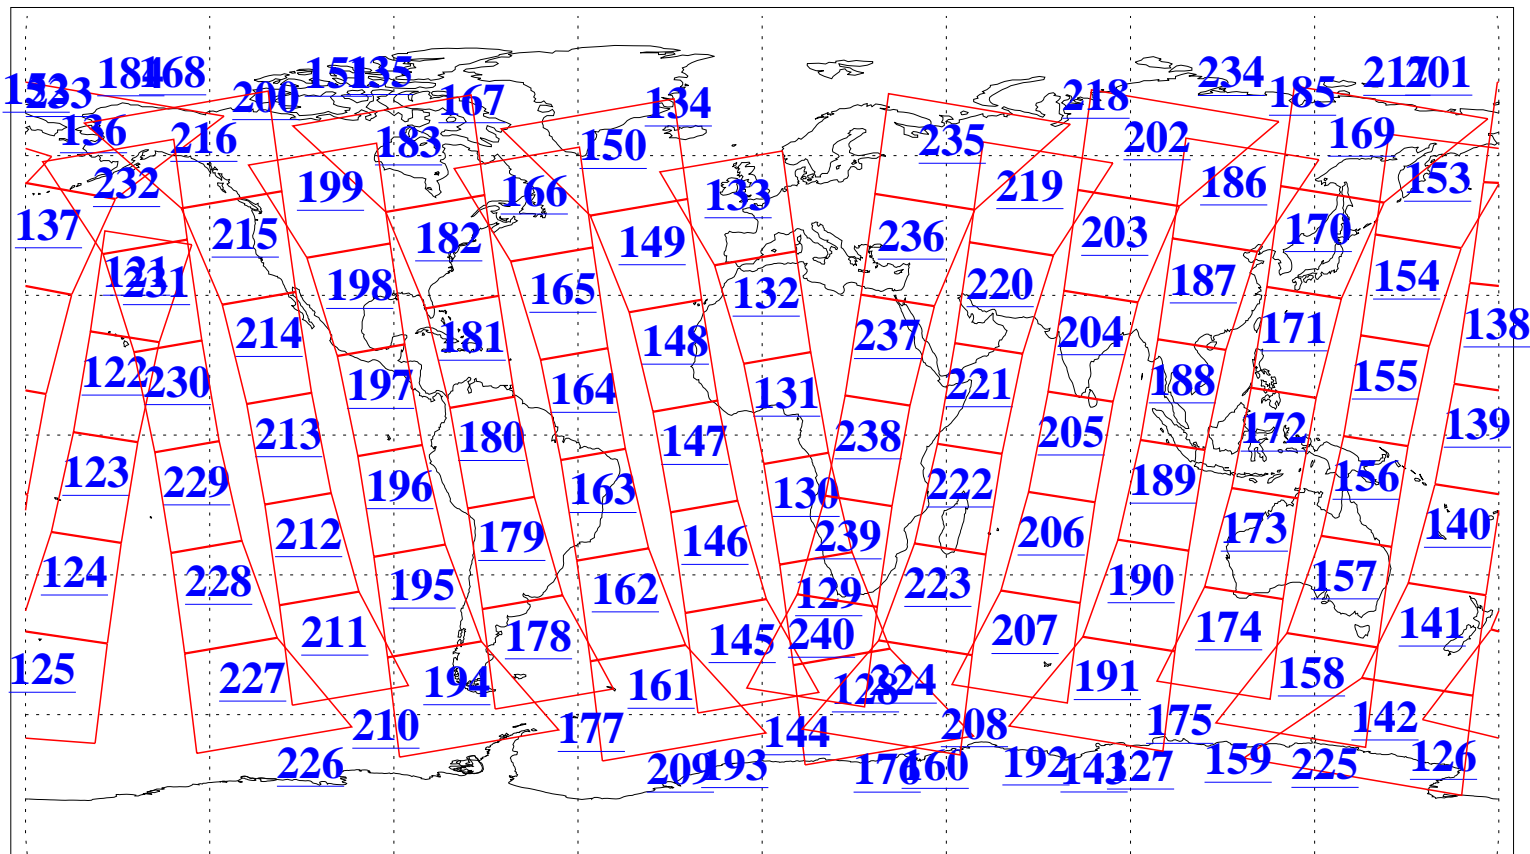

L1B Availability
 AMSU Granules: 240
 HSB Granules: 0
 AIRS Granules: 240

3 Apr 2020
 DoY 94
 Aqua Day 6544
 Granules: 1 to 120

Granules: 121 to 240

Legend: AMSU Available, *HSB Available*, *AIRS Available*

L1B Availability
 AMSU Granules: 240
 HSB Granules: 0
 AIRS Granules: 240

3 Apr 2020
 DoY 94
 Aqua Day 6544

Ascending Granules

Descending Granules

Legend: AMSU Available, HSB Available, AIRS Available

L1B Availability
AMSU Granules: 240
HSB Granules: 0
AIRS Granules: 240