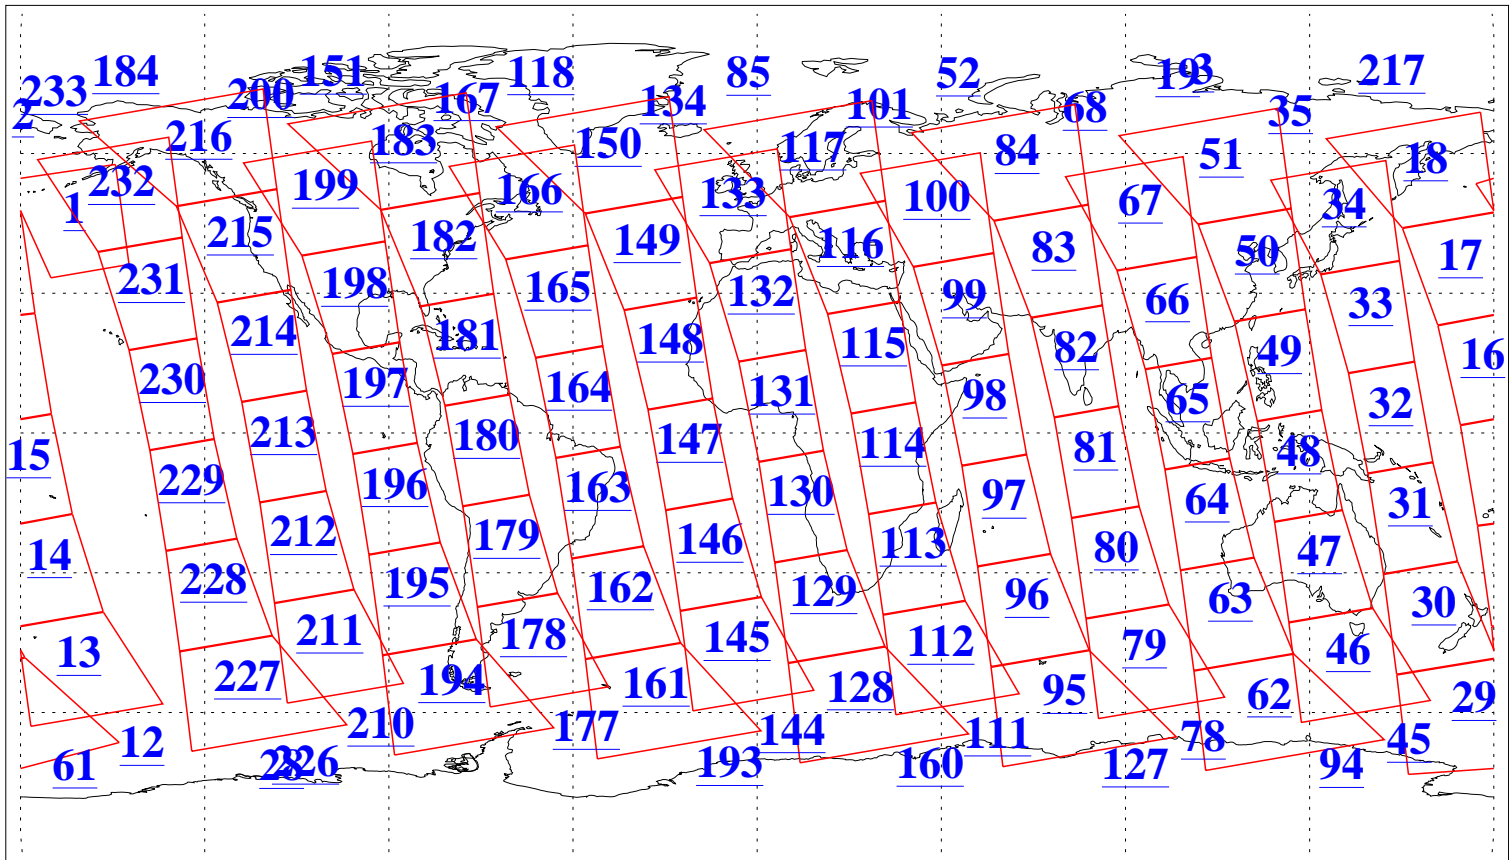

L1B Availability
 AMSU Granules: 240
 HSB Granules: 0
 AIRS Granules: 240

3 Apr 2020
 DoY 94
 Aqua Day 6544
 Granules: 1 to 120

Granules: 121 to 240

Legend: AMSU Available, *HSB Available*, *AIRS Available*

L1B Availability
 AMSU Granules: 240
 HSB Granules: 0
 AIRS Granules: 240

3 Apr 2020
 DoY 94
 Aqua Day 6544

Ascending Granules

Descending Granules

Legend: AMSU Available, HSB Available, AIRS Available

L1B Availability
AMSU Granules: 240
HSB Granules: 0
AIRS Granules: 240