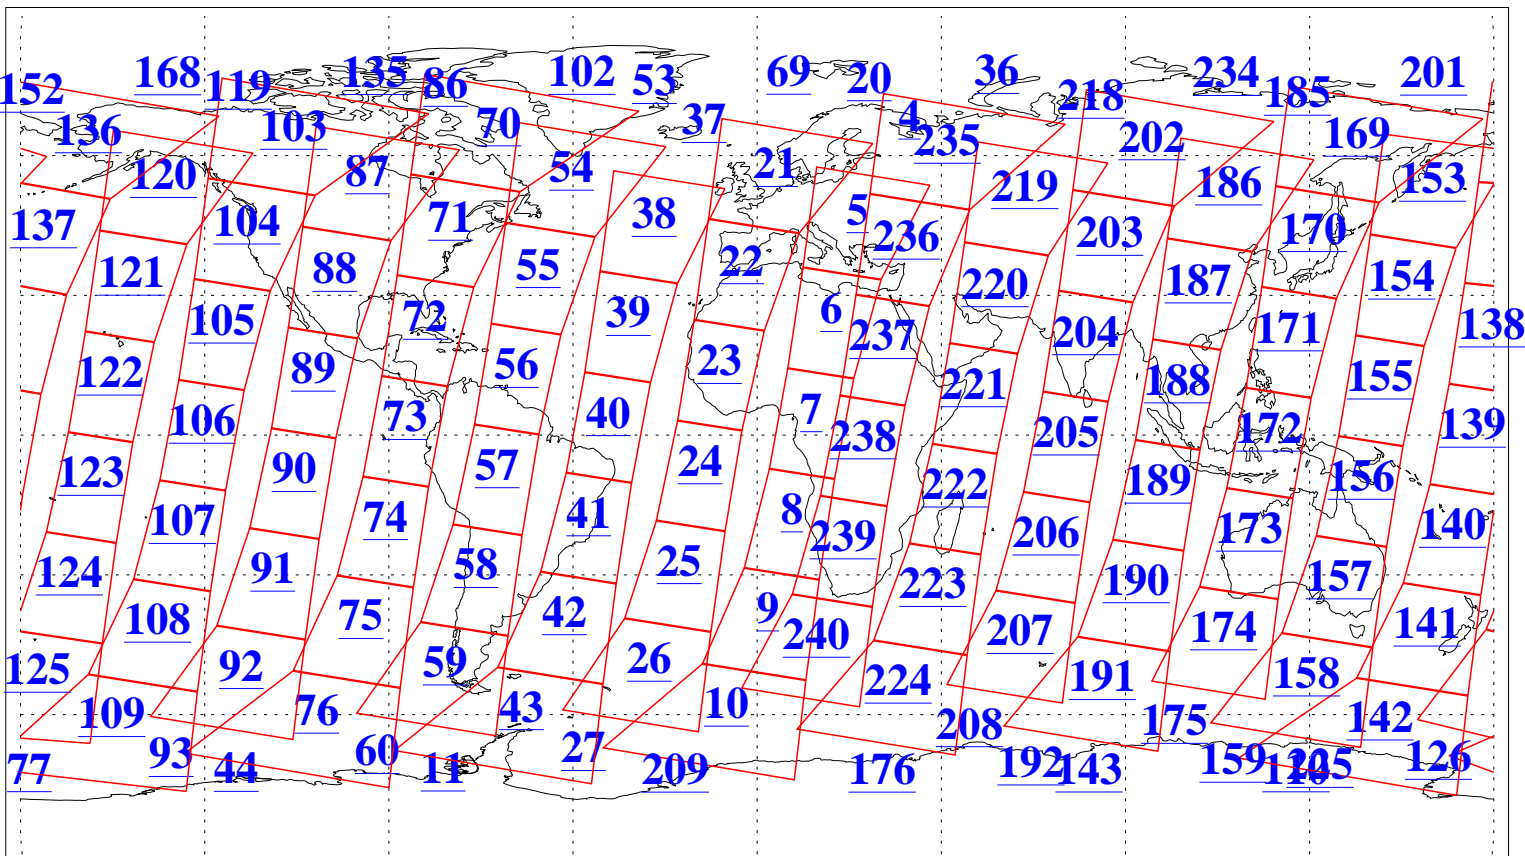

L1B Availability
 AMSU Granules: 240
 HSB Granules: 0
 AIRS Granules: 240

3 Apr 2020
 DoY 94
 Aqua Day 6544
 Granules: 1 to 120

Granules: 121 to 240

Legend: AMSU Available, *HSB Available*, *AIRS Available*

L1B Availability
 AMSU Granules: 240
 HSB Granules: 0
 AIRS Granules: 240

3 Apr 2020
 DoY 94
 Aqua Day 6544

Ascending Granules

Descending Granules

Legend: AMSU Available, HSB Available, AIRS Available

L1B Availability
AMSU Granules: 240
HSB Granules: 0
AIRS Granules: 240