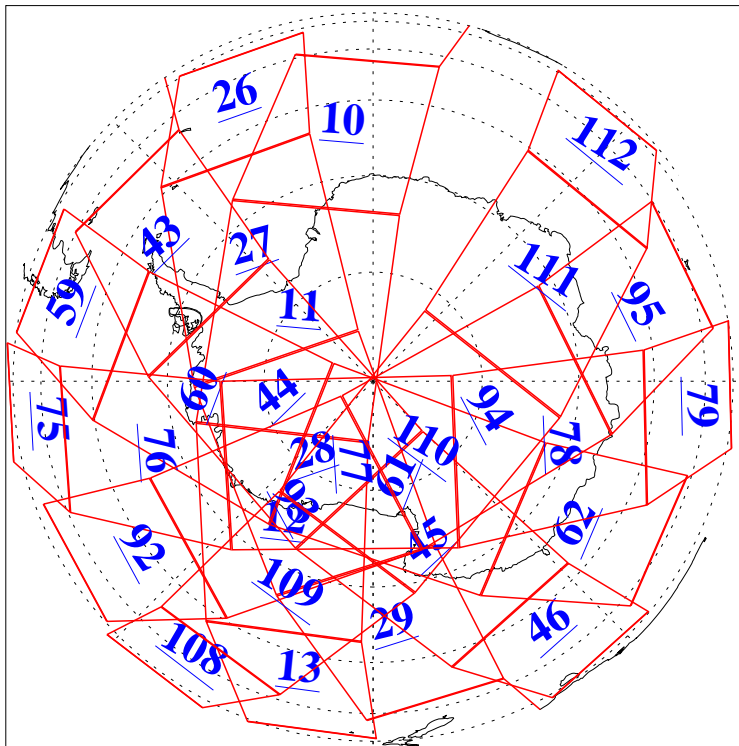

L1B Availability
 AMSU Granules: 240
 HSB Granules: 0
 AIRS Granules: 240

3 Apr 2020
 DoY 94
 Aqua Day 6544
 Granules: 1 to 120

Granules: 121 to 240

Legend: AMSU Available, *HSB Available*, *AIRS Available*

L1B Availability
 AMSU Granules: 240
 HSB Granules: 0
 AIRS Granules: 240

3 Apr 2020
 DoY 94
 Aqua Day 6544

Ascending Granules

Descending Granules

Legend: AMSU Available, HSB Available, AIRS Available

L1B Availability
AMSU Granules: 240
HSB Granules: 0
AIRS Granules: 240

3 Apr 2020
DoY 94
Aqua Day 6544

Northern Hemisphere Granules

Southern Hemisphere Granules

Legend: AMSU Available, HSB Available, AIRS Available