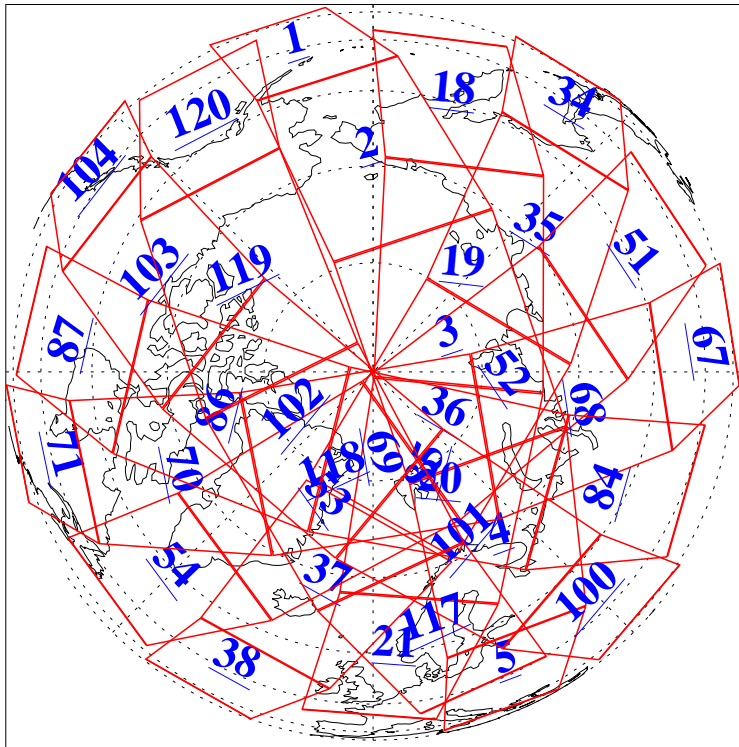

L1B Availability
AMSU Granules: 240
HSB Granules: 0
AIRS Granules: 240

3 Apr 2020
DoY 94
Aqua Day 6544

Northern Hemisphere Granules

Southern Hemisphere Granules