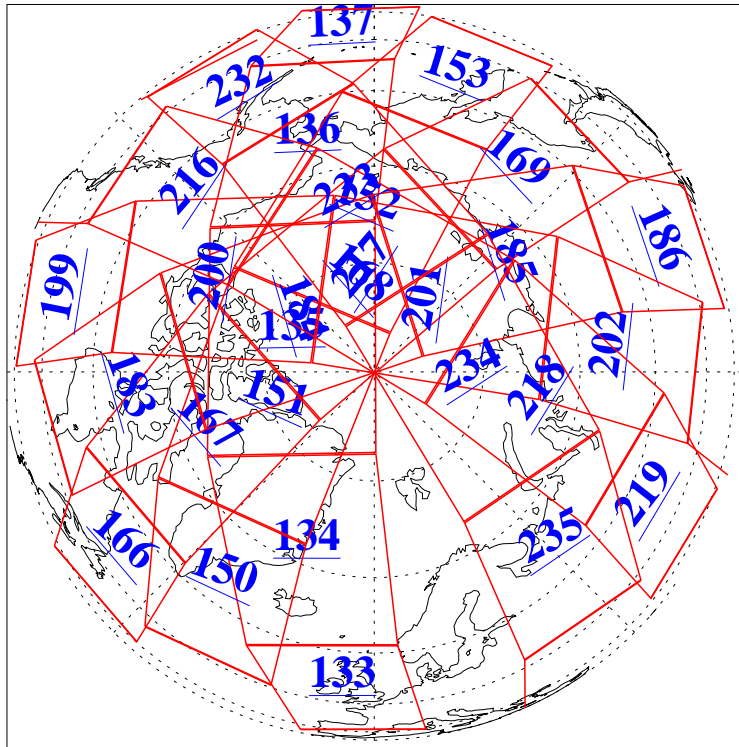

L1B Availability
AMSU Granules: 240
HSB Granules: 0
AIRS Granules: 240

3 Apr 2020
DoY 94
Aqua Day 6544

Northern Hemisphere Granules

Southern Hemisphere Granules