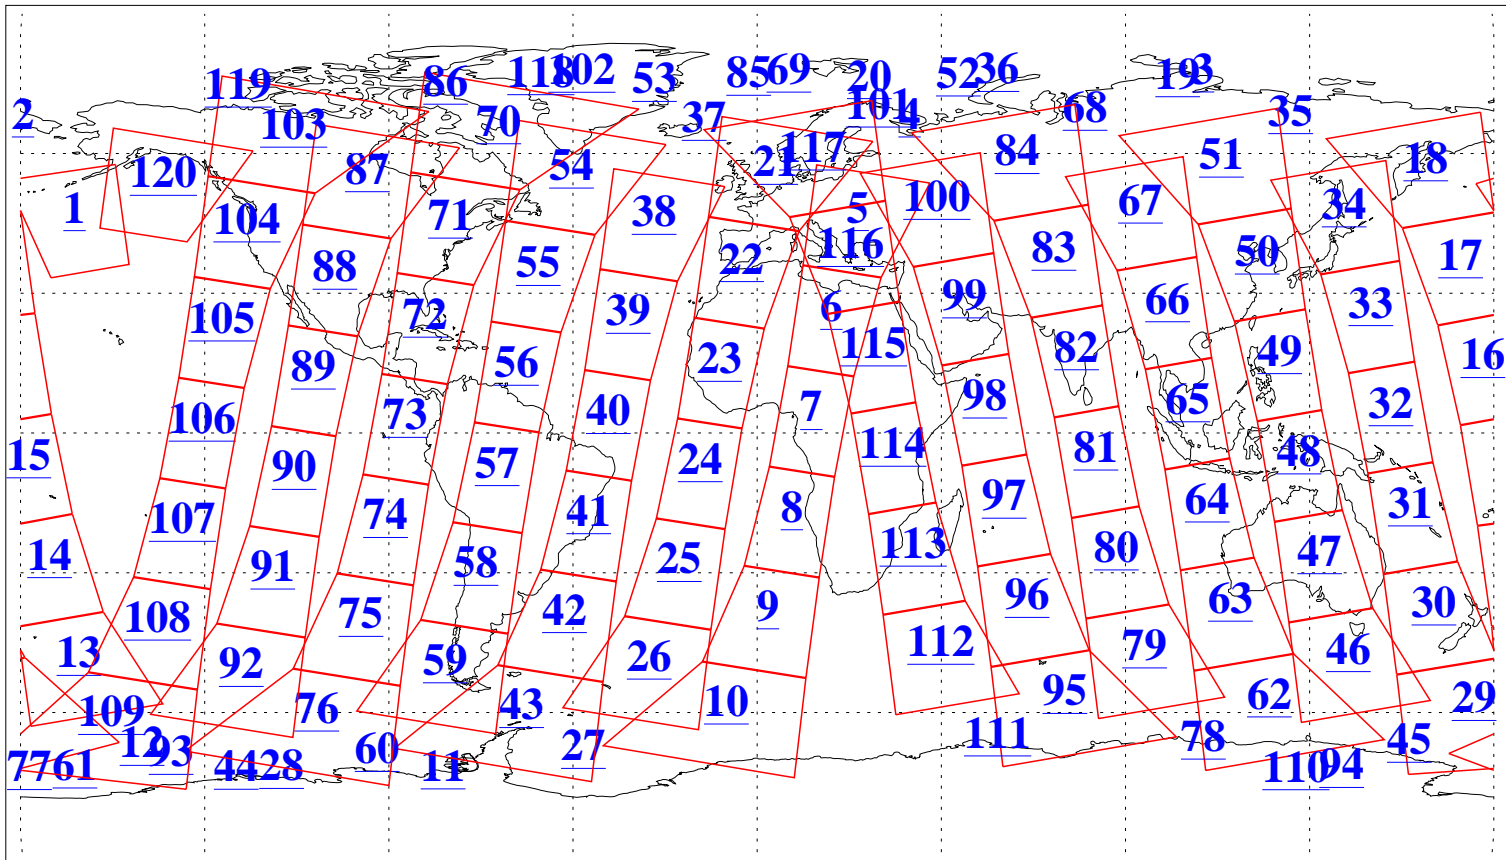

L1B Availability
 AMSU Granules: 240
 HSB Granules: 0
 AIRS Granules: 240

3 Apr 2020
 DoY 94
 Aqua Day 6544
 Granules: 1 to 120

Granules: 121 to 240

Legend: AMSU Available, *HSB Available*, *AIRS Available*

L1B Availability
 AMSU Granules: 240
 HSB Granules: 0
 AIRS Granules: 240

3 Apr 2020
 DoY 94
 Aqua Day 6544

Ascending Granules

Descending Granules

Legend: AMSU Available, HSB Available, AIRS Available

L1B Availability
AMSU Granules: 240
HSB Granules: 0
AIRS Granules: 240

3 Apr 2020
DoY 94
Aqua Day 6544

Northern Hemisphere Granules

Southern Hemisphere Granules

Legend: AMSU Available, HSB Available, AIRS Available