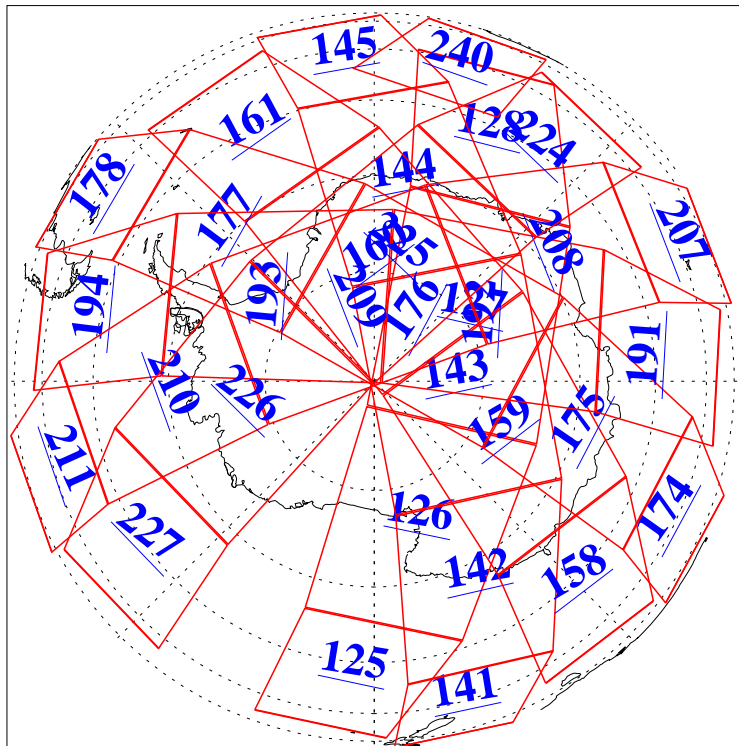

Legend: AMSU Available, HSB Available, AIRS Available