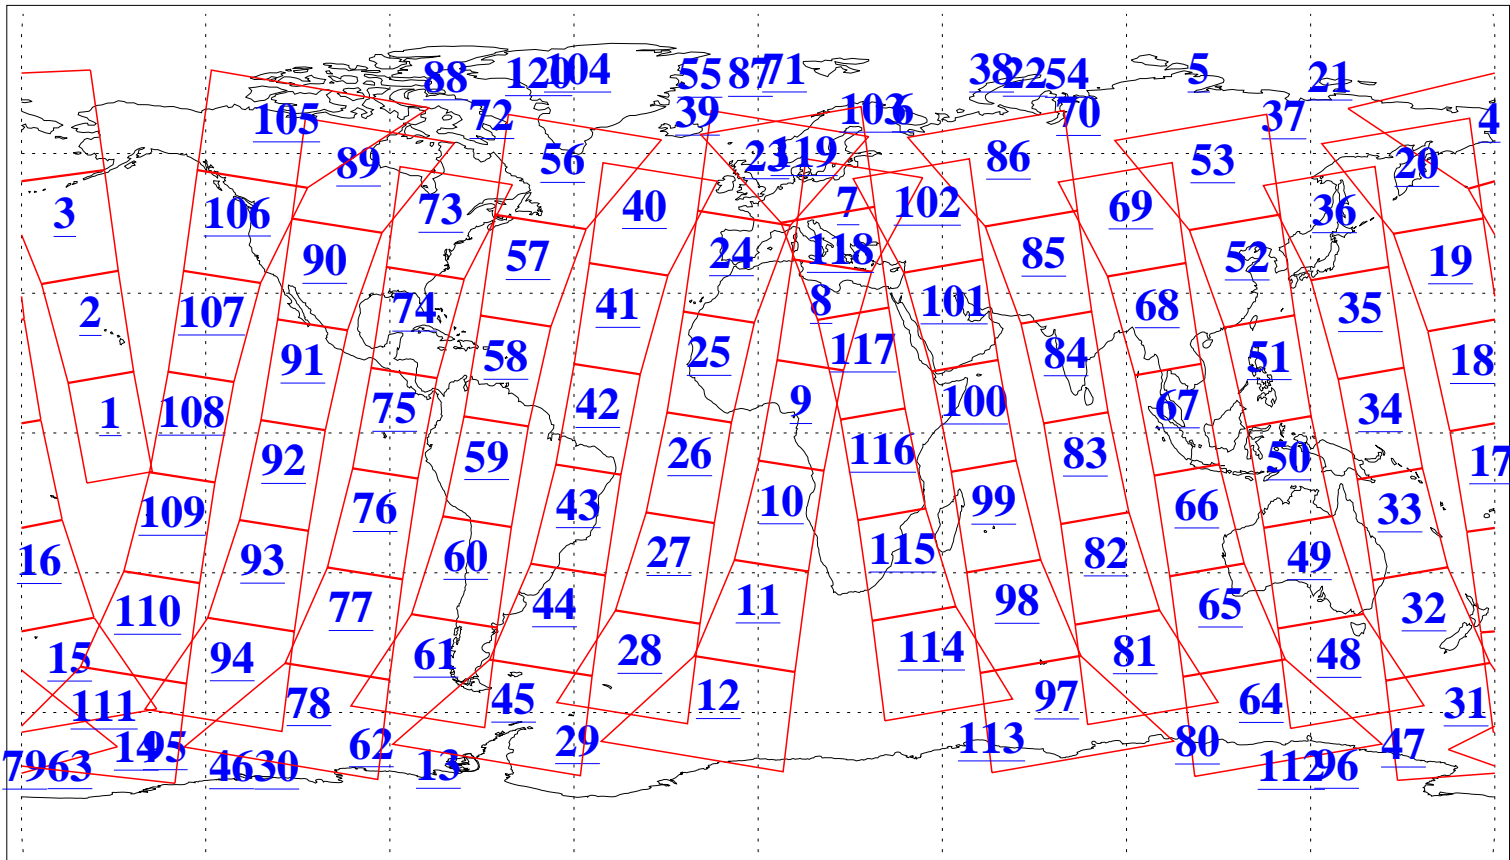

L1B Availability
 AMSU Granules: 239
 HSB Granules: 0
 AIRS Granules: 240

1 Apr 2020
 DoY 92
 Aqua Day 6542
 Granules: 1 to 120

Granules: 121 to 240

Legend: AMSU Available, HSB Available, AIRS Available

L1B Availability
 AMSU Granules: 239
 HSB Granules: 0
 AIRS Granules: 240

1 Apr 2020
 DoY 92
 Aqua Day 6542

Ascending Granules

Descending Granules

Legend: AMSU Available, HSB Available, AIRS Available

L1B Availability
 AMSU Granules: 239
 HSB Granules: 0
 AIRS Granules: 240

1 Apr 2020
 DoY 92
 Aqua Day 6542

Northern Hemisphere Granules

Southern Hemisphere Granules

Legend: AMSU Available, HSB Available, AIRS Available