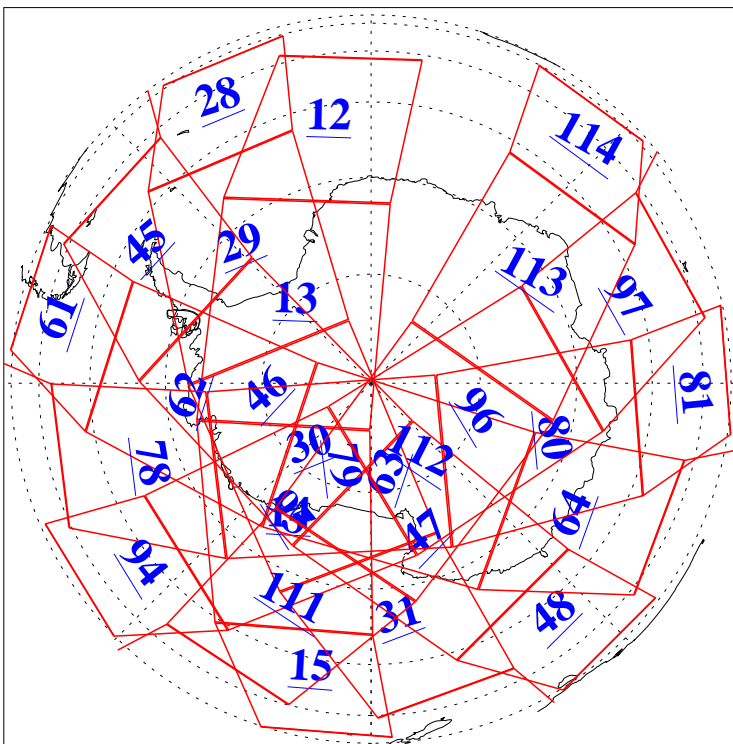

L1B Availability
 AMSU Granules: 239
 HSB Granules: 0
 AIRS Granules: 240

1 Apr 2020
 DoY 92
 Aqua Day 6542
 Granules: 1 to 120

Granules: 121 to 240

Legend: AMSU Available, HSB Available, AIRS Available

L1B Availability
 AMSU Granules: 239
 HSB Granules: 0
 AIRS Granules: 240

1 Apr 2020
 DoY 92
 Aqua Day 6542

Ascending Granules

Descending Granules

Legend: AMSU Available, HSB Available, AIRS Available

L1B Availability
 AMSU Granules: 239
 HSB Granules: 0
 AIRS Granules: 240

1 Apr 2020
 DoY 92
 Aqua Day 6542

Northern Hemisphere Granules

Southern Hemisphere Granules

Legend: AMSU Available, HSB Available, AIRS Available