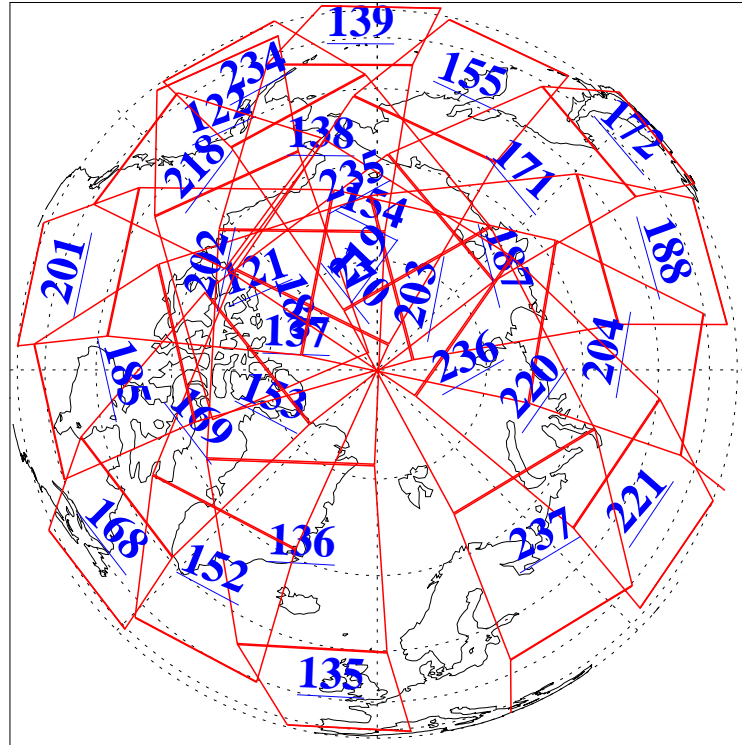

1 Apr 2020
 DoY 92
 Aqua Day 6542

Ascending Granules

Descending Granules

Legend: AMSU Available, HSB Available, AIRS Available

L1B Availability
 AMSU Granules: 239
 HSB Granules: 0
 AIRS Granules: 240

1 Apr 2020
 DoY 92
 Aqua Day 6542

Northern Hemisphere Granules

Southern Hemisphere Granules

Legend: AMSU Available, HSB Available, AIRS Available