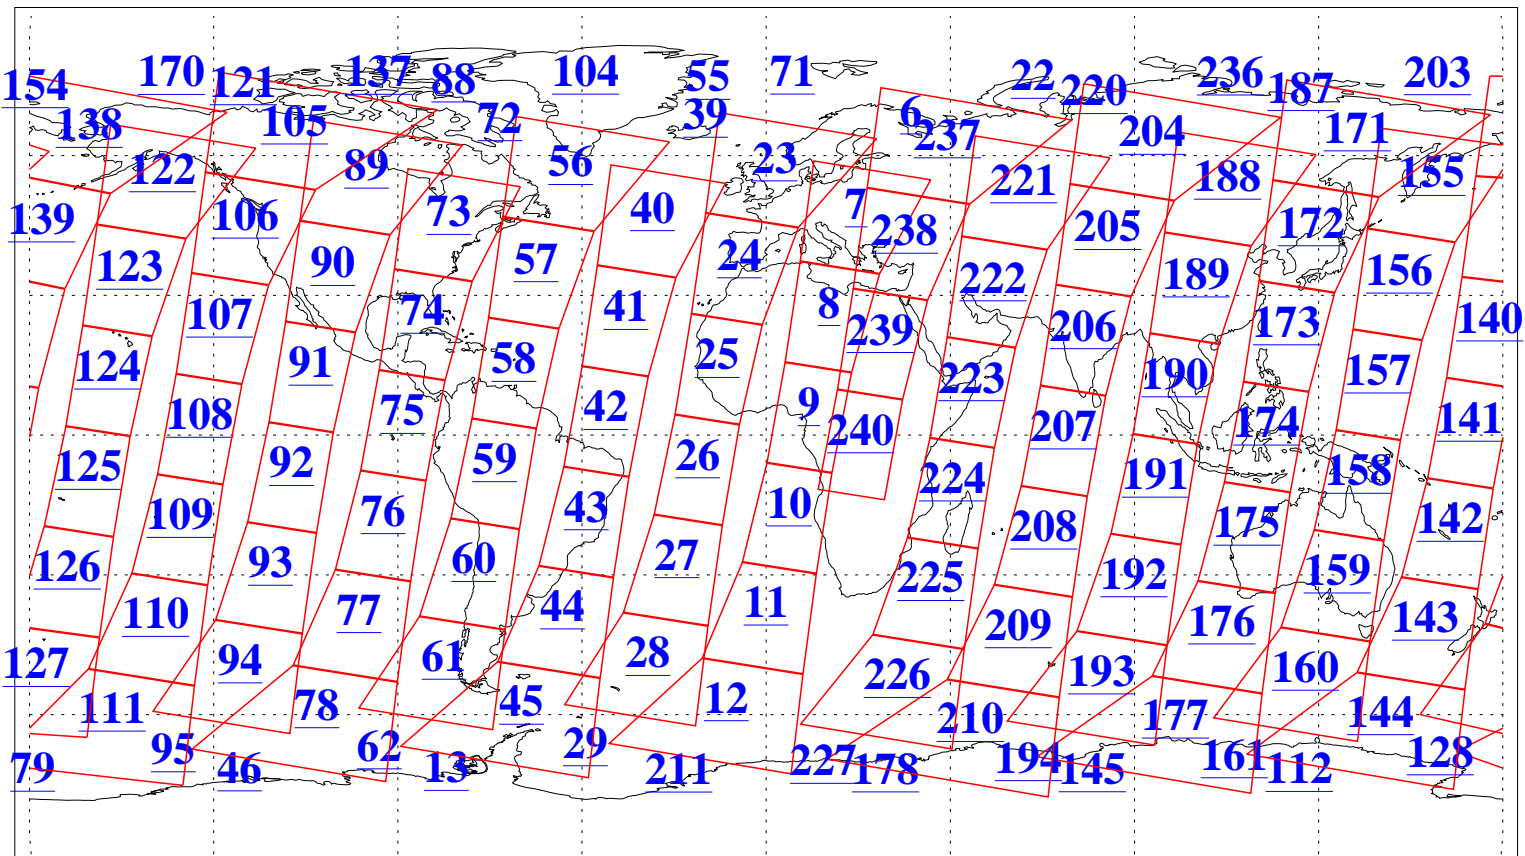

L1B Availability
 AMSU Granules: 239
 HSB Granules: 0
 AIRS Granules: 240

1 Apr 2020
 DoY 92
 Aqua Day 6542
 Granules: 1 to 120

Granules: 121 to 240

Legend: AMSU Available, HSB Available, AIRS Available

L1B Availability
 AMSU Granules: 239
 HSB Granules: 0
 AIRS Granules: 240

1 Apr 2020
 DoY 92
 Aqua Day 6542

Ascending Granules

Descending Granules

Legend: AMSU Available, HSB Available, AIRS Available

L1B Availability
 AMSU Granules: 239
 HSB Granules: 0
 AIRS Granules: 240

1 Apr 2020
 DoY 92
 Aqua Day 6542

Northern Hemisphere Granules

Southern Hemisphere Granules

Legend: AMSU Available, HSB Available, AIRS Available