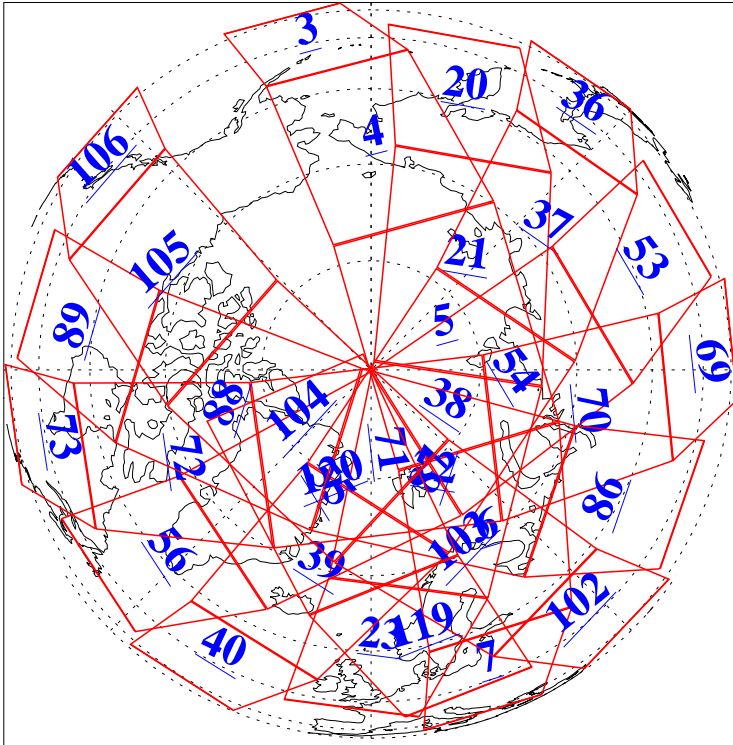

L1B Availability
 AMSU Granules: 239
 HSB Granules: 0
 AIRS Granules: 240

1 Apr 2020
 DoY 92
 Aqua Day 6542
 Granules: 1 to 120

Granules: 121 to 240

Legend: AMSU Available, HSB Available, AIRS Available

L1B Availability
 AMSU Granules: 239
 HSB Granules: 0
 AIRS Granules: 240

1 Apr 2020
 DoY 92
 Aqua Day 6542

Ascending Granules

Descending Granules

Legend: AMSU Available, HSB Available, AIRS Available

L1B Availability
 AMSU Granules: 239
 HSB Granules: 0
 AIRS Granules: 240

1 Apr 2020
 DoY 92
 Aqua Day 6542

Northern Hemisphere Granules

Southern Hemisphere Granules

Legend: AMSU Available, HSB Available, AIRS Available