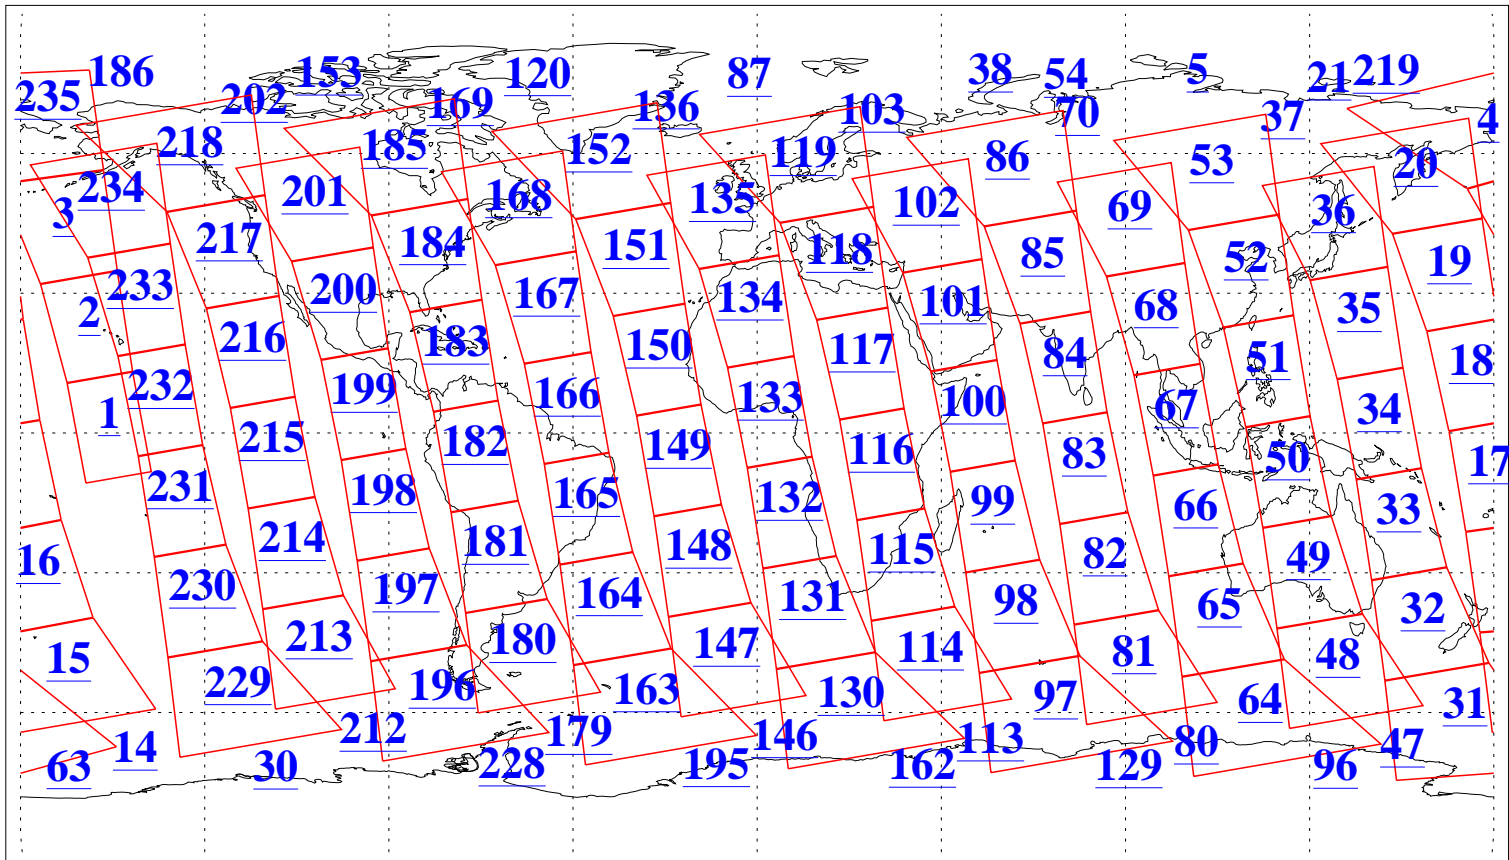

L1B Availability
 AMSU Granules: 239
 HSB Granules: 0
 AIRS Granules: 240

1 Apr 2020
 DoY 92
 Aqua Day 6542
 Granules: 1 to 120

Granules: 121 to 240

Legend: AMSU Available, HSB Available, AIRS Available

L1B Availability
 AMSU Granules: 239
 HSB Granules: 0
 AIRS Granules: 240

1 Apr 2020
 DoY 92
 Aqua Day 6542

Ascending Granules

Descending Granules

Legend: AMSU Available, HSB Available, AIRS Available

L1B Availability
 AMSU Granules: 239
 HSB Granules: 0
 AIRS Granules: 240

1 Apr 2020
 DoY 92
 Aqua Day 6542

Northern Hemisphere Granules

Southern Hemisphere Granules

Legend: AMSU Available, HSB Available, AIRS Available