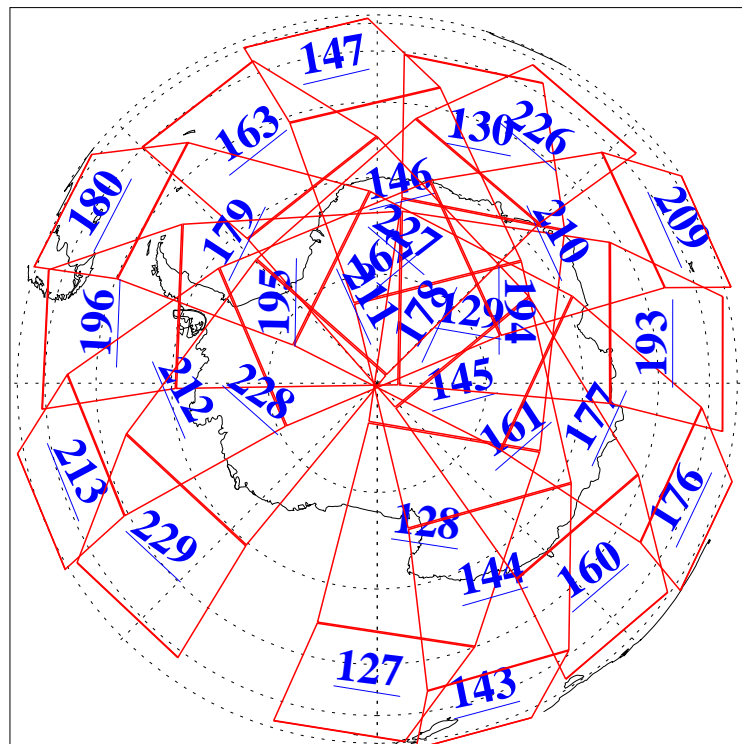

1 Apr 2020
 DoY 92
 Aqua Day 6542

Ascending Granules

Descending Granules

Legend: AMSU Available, HSB Available, AIRS Available

L1B Availability
 AMSU Granules: 239
 HSB Granules: 0
 AIRS Granules: 240

1 Apr 2020
 DoY 92
 Aqua Day 6542

Northern Hemisphere Granules

Southern Hemisphere Granules

Legend: AMSU Available, HSB Available, AIRS Available