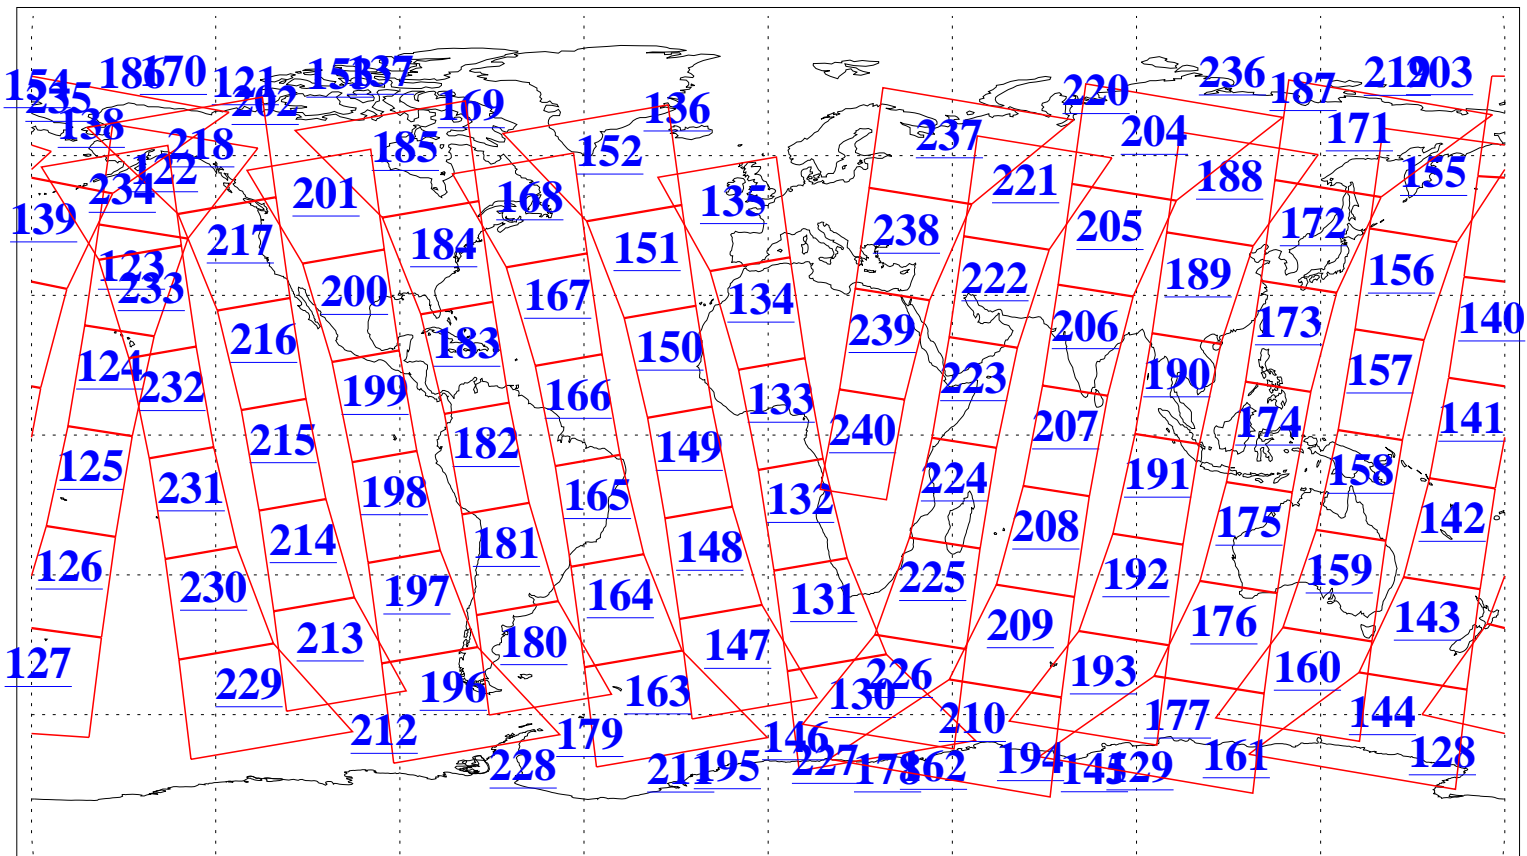

L1B Availability
 AMSU Granules: 239
 HSB Granules: 0
 AIRS Granules: 240

1 Apr 2020
 DoY 92
 Aqua Day 6542
 Granules: 1 to 120

Granules: 121 to 240

Legend: AMSU Available, HSB Available, AIRS Available

L1B Availability
 AMSU Granules: 239
 HSB Granules: 0
 AIRS Granules: 240

1 Apr 2020
 DoY 92
 Aqua Day 6542

Ascending Granules

Descending Granules

Legend: AMSU Available, HSB Available, AIRS Available

L1B Availability
 AMSU Granules: 239
 HSB Granules: 0
 AIRS Granules: 240

1 Apr 2020
 DoY 92
 Aqua Day 6542

Northern Hemisphere Granules

Southern Hemisphere Granules

Legend: AMSU Available, HSB Available, AIRS Available