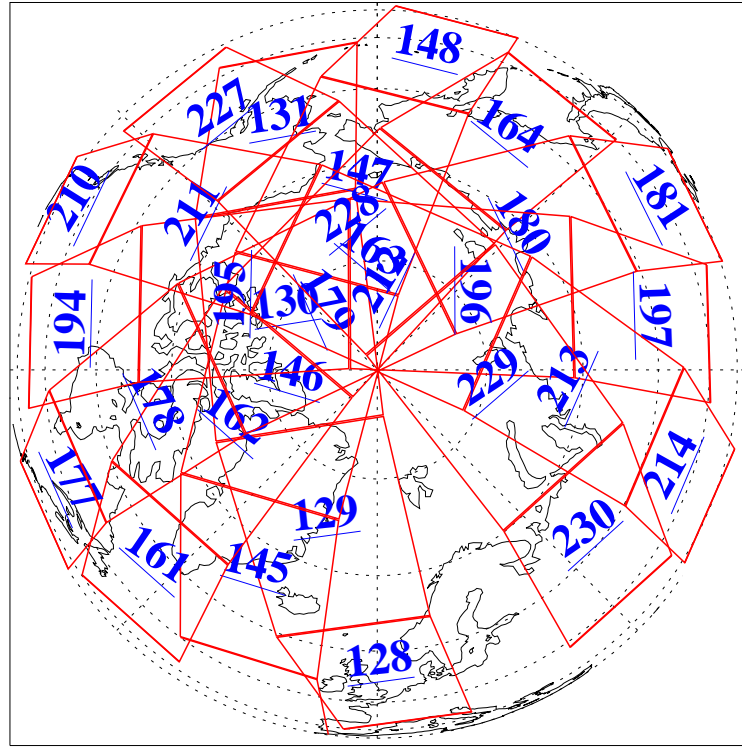

L1B Availability
AMSU Granules: 240
HSB Granules: 0
AIRS Granules: 240

31 Mar 2020
DoY 91
Aqua Day 6541

Northern Hemisphere Granules

Southern Hemisphere Granules