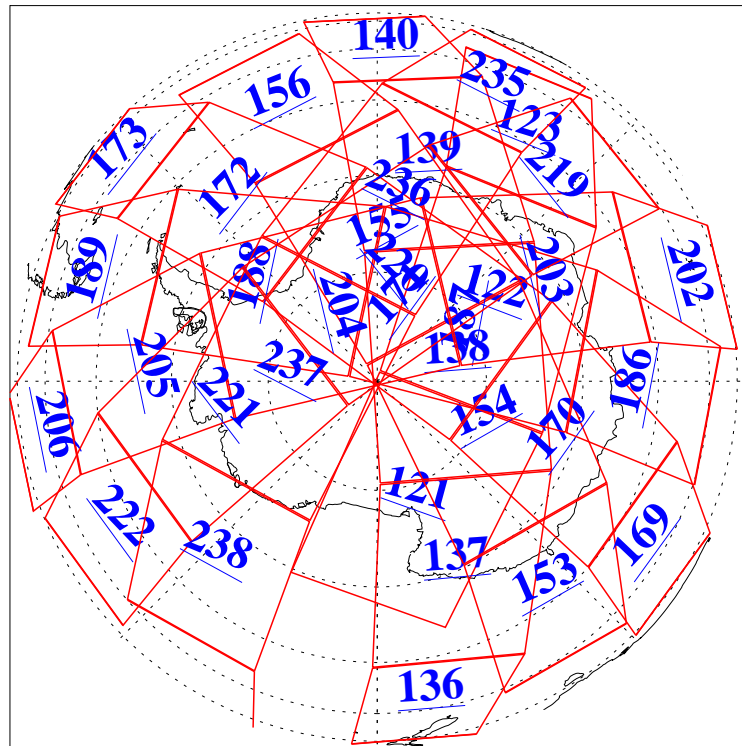

L1B Availability
AMSU Granules: 240
HSB Granules: 0
AIRS Granules: 240

31 Mar 2020
DoY 91
Aqua Day 6541
Granules: 1 to 120

Granules: 121 to 240

Legend: AMSU Available, *HSB Available*, *AIRS Available*

L1B Availability
 AMSU Granules: 240
 HSB Granules: 0
 AIRS Granules: 240

31 Mar 2020
 DoY 91
 Aqua Day 6541
 Ascending Granules

Descending Granules

Legend: AMSU Available, *HSB Available*, *AIRS Available*

L1B Availability
 AMSU Granules: 240
 HSB Granules: 0
 AIRS Granules: 240

31 Mar 2020
 DoY 91
 Aqua Day 6541

Northern Hemisphere Granules

Southern Hemisphere Granules

Legend: AMSU Available, HSB Available, **AIRS Available**