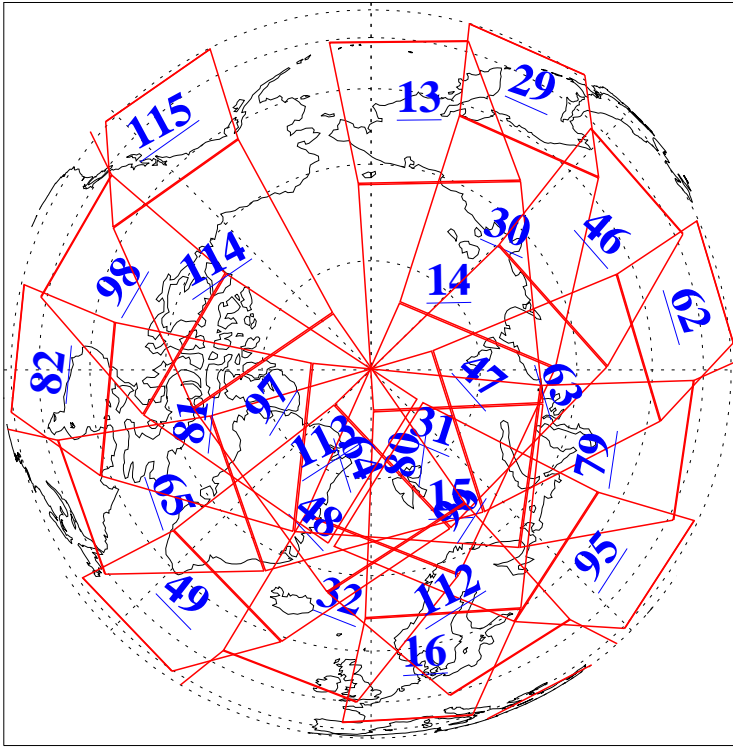

L1B Availability
AMSU Granules: 240
HSB Granules: 0
AIRS Granules: 240

31 Mar 2020
DoY 91
Aqua Day 6541
Granules: 1 to 120

Granules: 121 to 240

Legend: AMSU Available, *HSB Available*, *AIRS Available*

L1B Availability
 AMSU Granules: 240
 HSB Granules: 0
 AIRS Granules: 240

31 Mar 2020
 DoY 91
 Aqua Day 6541
 Ascending Granules

Descending Granules

Legend: AMSU Available, *HSB Available*, *AIRS Available*

L1B Availability
 AMSU Granules: 240
 HSB Granules: 0
 AIRS Granules: 240

31 Mar 2020
 DoY 91
 Aqua Day 6541

Northern Hemisphere Granules

Southern Hemisphere Granules

Legend: AMSU Available, HSB Available, **AIRS Available**