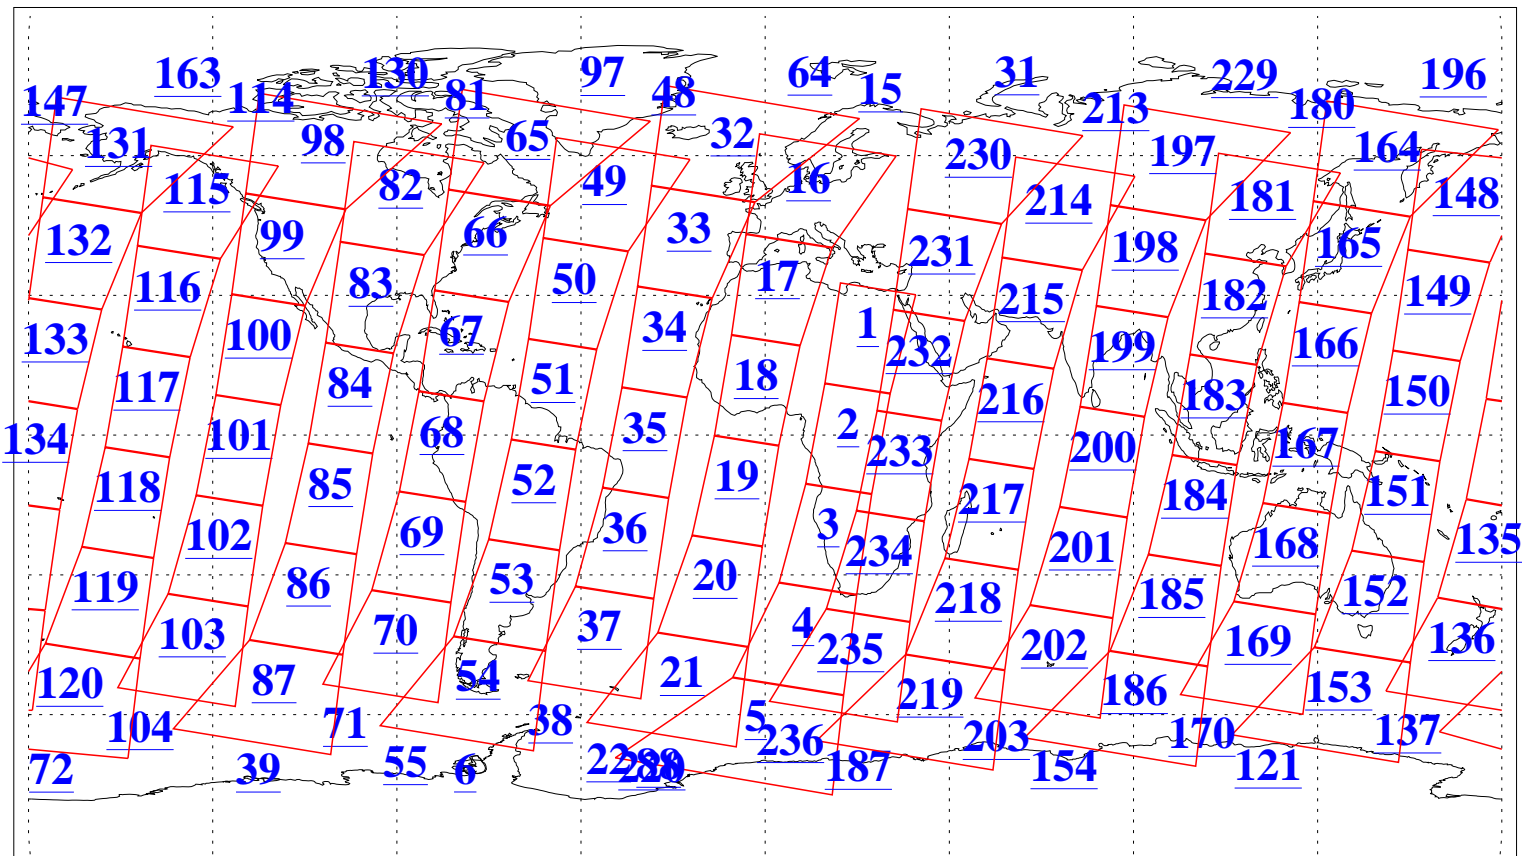

L1B Availability
AMSU Granules: 240
HSB Granules: 0
AIRS Granules: 240

31 Mar 2020
DoY 91
Aqua Day 6541
Granules: 1 to 120

Granules: 121 to 240

Legend: AMSU Available, *HSB Available*, *AIRS Available*

L1B Availability
 AMSU Granules: 240
 HSB Granules: 0
 AIRS Granules: 240

31 Mar 2020
 DoY 91
 Aqua Day 6541
 Ascending Granules

Descending Granules

Legend: AMSU Available, *HSB Available*, *AIRS Available*

L1B Availability
 AMSU Granules: 240
 HSB Granules: 0
 AIRS Granules: 240

31 Mar 2020
 DoY 91
 Aqua Day 6541

Northern Hemisphere Granules

Southern Hemisphere Granules

Legend: AMSU Available, HSB Available, **AIRS Available**