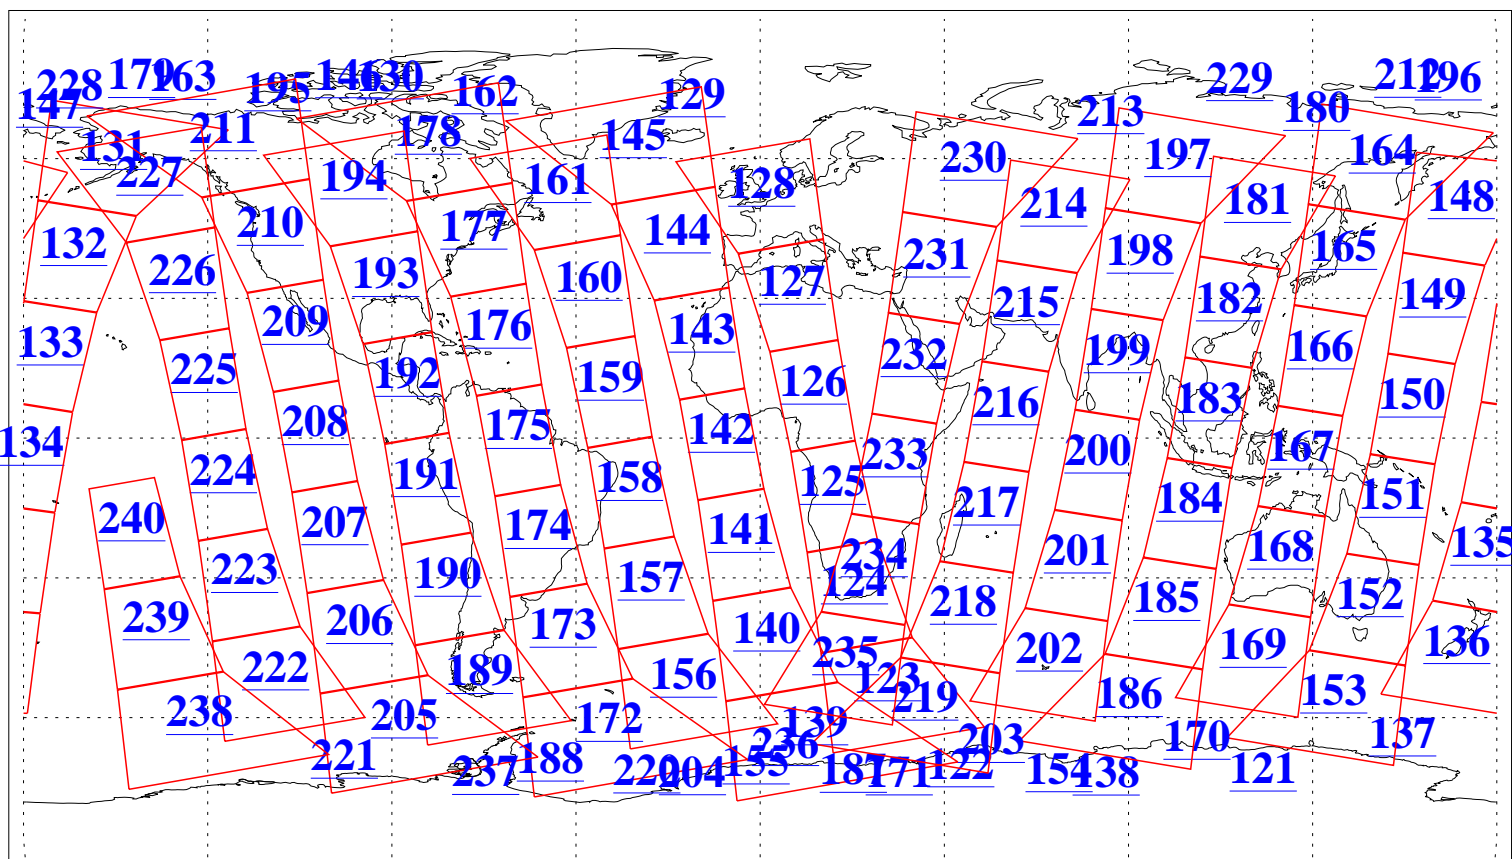

L1B Availability
AMSU Granules: 240
HSB Granules: 0
AIRS Granules: 240

31 Mar 2020
DoY 91
Aqua Day 6541
Granules: 1 to 120

Granules: 121 to 240

Legend: AMSU Available, *HSB Available*, *AIRS Available*

L1B Availability
 AMSU Granules: 240
 HSB Granules: 0
 AIRS Granules: 240

31 Mar 2020
 DoY 91
 Aqua Day 6541
 Ascending Granules

Descending Granules

Legend: AMSU Available, *HSB Available*, *AIRS Available*

L1B Availability
 AMSU Granules: 240
 HSB Granules: 0
 AIRS Granules: 240

31 Mar 2020
 DoY 91
 Aqua Day 6541

Northern Hemisphere Granules

Southern Hemisphere Granules

Legend: AMSU Available, HSB Available, **AIRS Available**