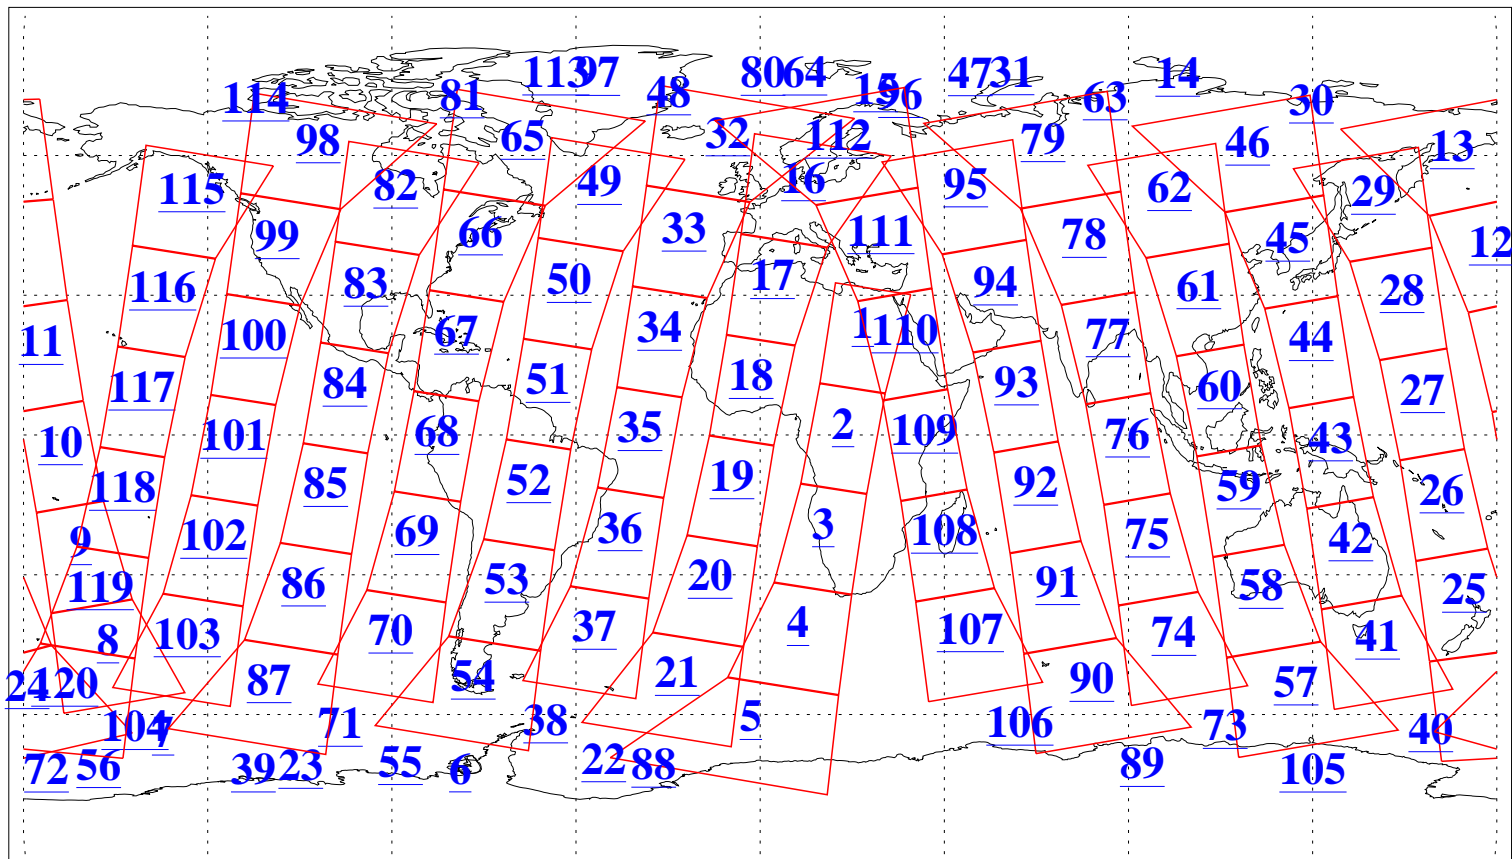

L1B Availability
AMSU Granules: 240
HSB Granules: 0
AIRS Granules: 240

31 Mar 2020
DoY 91
Aqua Day 6541
Granules: 1 to 120

Granules: 121 to 240

Legend: AMSU Available, *HSB Available*, *AIRS Available*

L1B Availability
 AMSU Granules: 240
 HSB Granules: 0
 AIRS Granules: 240

31 Mar 2020
 DoY 91
 Aqua Day 6541
 Ascending Granules

Descending Granules

Legend: AMSU Available, *HSB Available*, *AIRS Available*

L1B Availability
 AMSU Granules: 240
 HSB Granules: 0
 AIRS Granules: 240

31 Mar 2020
 DoY 91
 Aqua Day 6541

Northern Hemisphere Granules

Southern Hemisphere Granules

Legend: AMSU Available, HSB Available, **AIRS Available**