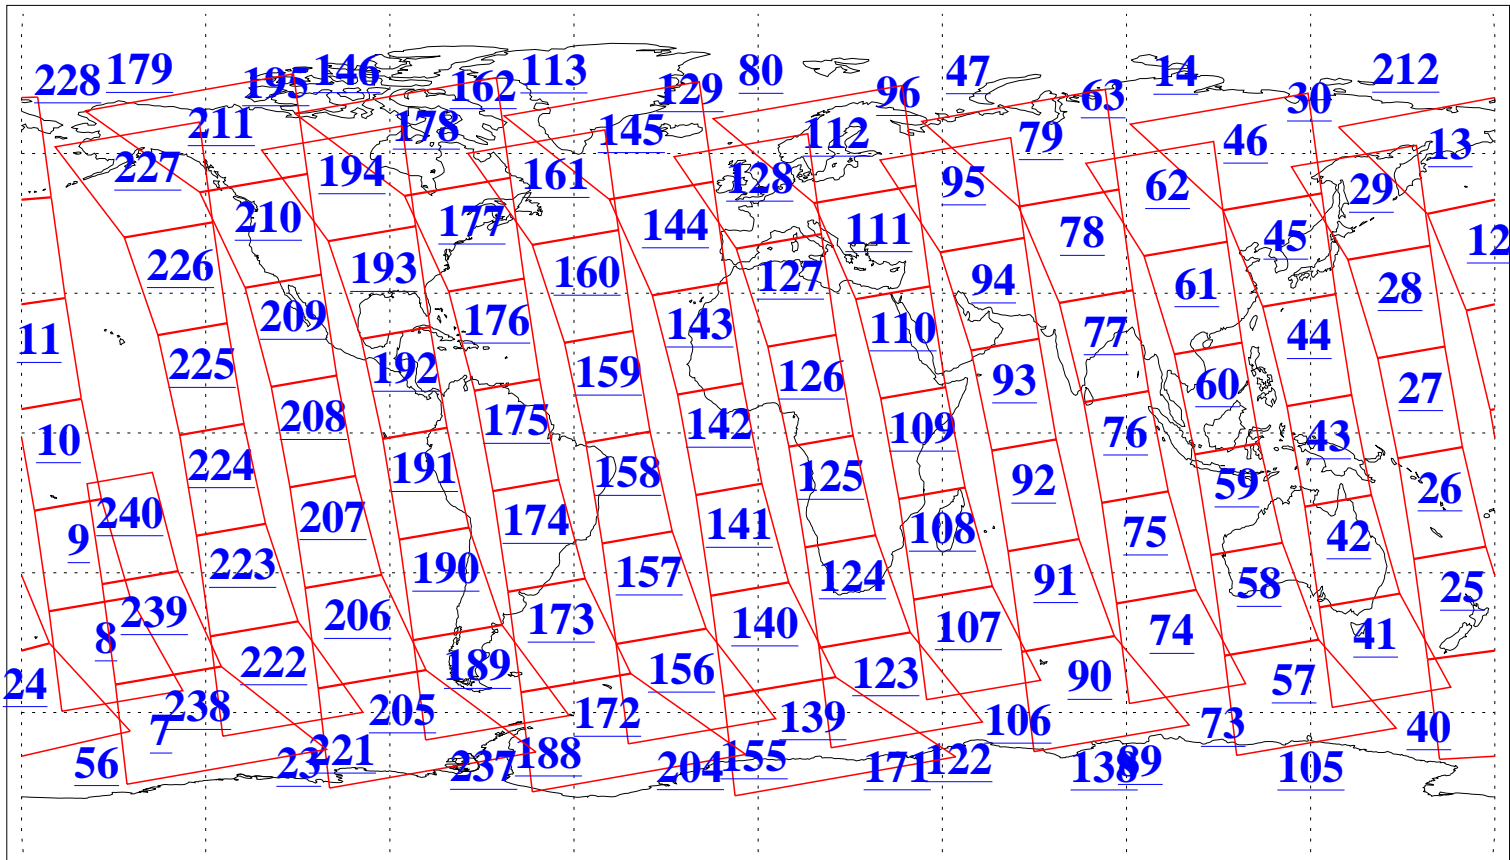

L1B Availability
AMSU Granules: 240
HSB Granules: 0
AIRS Granules: 240

31 Mar 2020
DoY 91
Aqua Day 6541
Granules: 1 to 120

Granules: 121 to 240

Legend: AMSU Available, *HSB Available*, *AIRS Available*

L1B Availability
 AMSU Granules: 240
 HSB Granules: 0
 AIRS Granules: 240

31 Mar 2020
 DoY 91
 Aqua Day 6541
 Ascending Granules

Descending Granules

Legend: AMSU Available, *HSB Available*, *AIRS Available*

L1B Availability
 AMSU Granules: 240
 HSB Granules: 0
 AIRS Granules: 240

31 Mar 2020
 DoY 91
 Aqua Day 6541

Northern Hemisphere Granules

Southern Hemisphere Granules

Legend: AMSU Available, HSB Available, **AIRS Available**