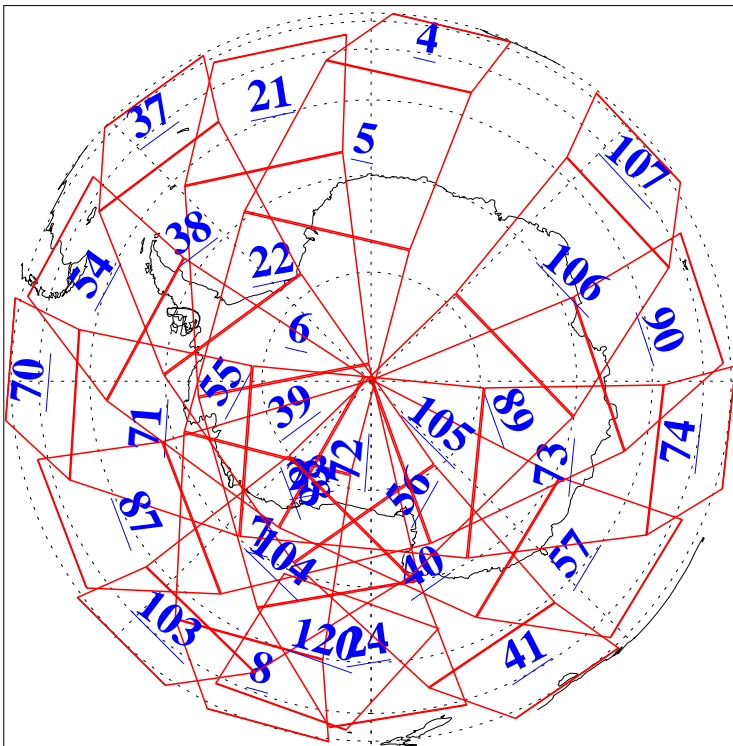

L1B Availability
AMSU Granules: 240
HSB Granules: 0
AIRS Granules: 240

31 Mar 2020
DoY 91
Aqua Day 6541
Granules: 1 to 120

Granules: 121 to 240

Legend: AMSU Available, *HSB Available*, *AIRS Available*

L1B Availability
 AMSU Granules: 240
 HSB Granules: 0
 AIRS Granules: 240

31 Mar 2020
 DoY 91
 Aqua Day 6541
 Ascending Granules

Descending Granules

Legend: AMSU Available, *HSB Available*, *AIRS Available*

L1B Availability
 AMSU Granules: 240
 HSB Granules: 0
 AIRS Granules: 240

31 Mar 2020
 DoY 91
 Aqua Day 6541

Northern Hemisphere Granules

Southern Hemisphere Granules

Legend: AMSU Available, HSB Available, **AIRS Available**