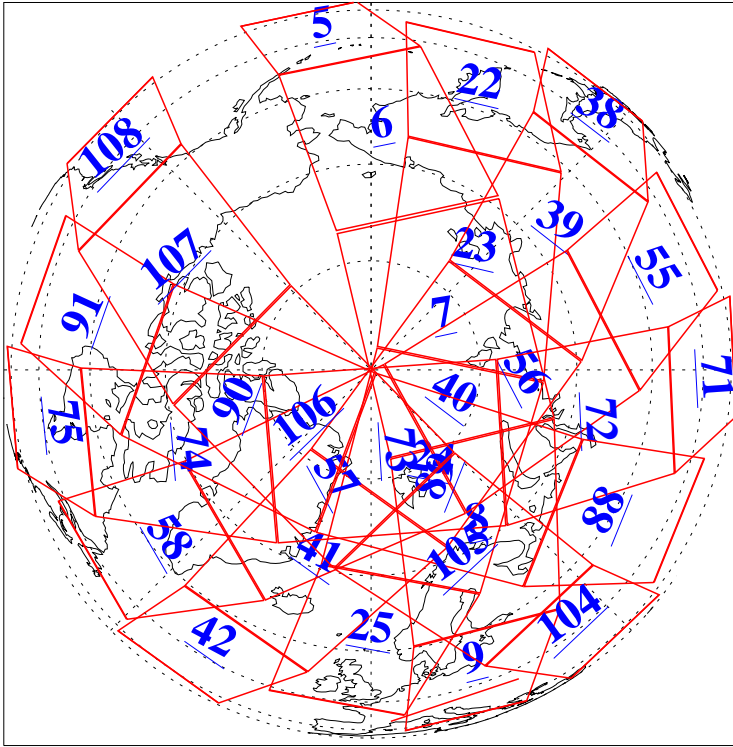

L1B Availability  
 AMSU Granules: 223  
 HSB Granules: 0  
 AIRS Granules: 223

30 Mar 2020  
 DoY 90  
 Aqua Day 6540  
 Granules: 1 to 120

Granules: 121 to 240

Legend: AMSU Available, *HSB Available*, AIRS Available

L1B Availability  
 AMSU Granules: 223  
 HSB Granules: 0  
 AIRS Granules: 223

30 Mar 2020  
 DoY 90  
 Aqua Day 6540

Ascending Granules

Descending Granules

Legend: AMSU Available, *HSB Available*, *AIRS Available*

L1B Availability  
 AMSU Granules: 223  
 HSB Granules: 0  
 AIRS Granules: 223

30 Mar 2020  
 DoY 90  
 Aqua Day 6540

Northern Hemisphere Granules

Southern Hemisphere Granules

Legend: AMSU Available, HSB Available, **AIRS Available**