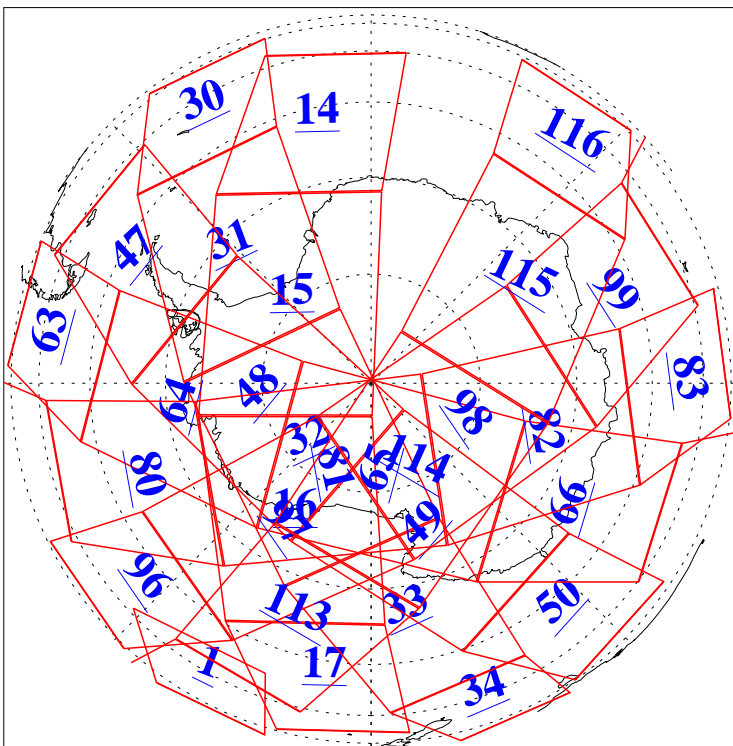

L1B Availability  
 AMSU Granules: 223  
 HSB Granules: 0  
 AIRS Granules: 223

30 Mar 2020  
 DoY 90  
 Aqua Day 6540  
 Granules: 1 to 120

Granules: 121 to 240

Legend: AMSU Available, *HSB Available*, AIRS Available

L1B Availability  
 AMSU Granules: 223  
 HSB Granules: 0  
 AIRS Granules: 223

30 Mar 2020  
 DoY 90  
 Aqua Day 6540

Ascending Granules

Descending Granules

Legend: AMSU Available, *HSB Available*, *AIRS Available*

L1B Availability  
 AMSU Granules: 223  
 HSB Granules: 0  
 AIRS Granules: 223

30 Mar 2020  
 DoY 90  
 Aqua Day 6540

Northern Hemisphere Granules

Southern Hemisphere Granules

Legend: AMSU Available, HSB Available, **AIRS Available**