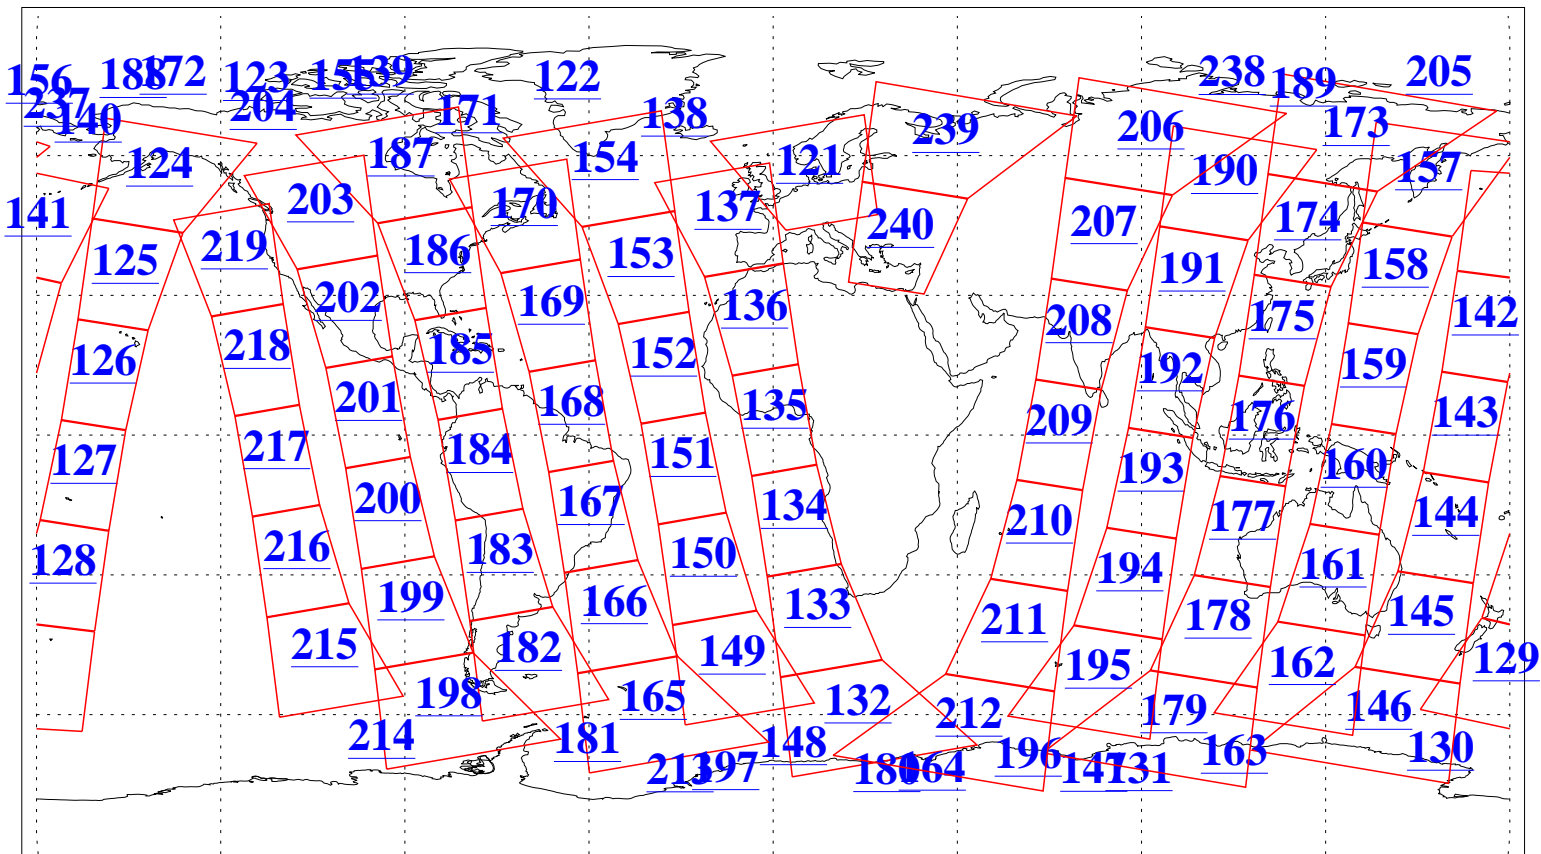

L1B Availability  
 AMSU Granules: 223  
 HSB Granules: 0  
 AIRS Granules: 223

30 Mar 2020  
 DoY 90  
 Aqua Day 6540  
 Granules: 1 to 120

Granules: 121 to 240

Legend: AMSU Available, *HSB Available*, AIRS Available

L1B Availability  
 AMSU Granules: 223  
 HSB Granules: 0  
 AIRS Granules: 223

30 Mar 2020  
 DoY 90  
 Aqua Day 6540

Ascending Granules

Descending Granules

Legend: AMSU Available, *HSB Available*, *AIRS Available*

L1B Availability  
 AMSU Granules: 223  
 HSB Granules: 0  
 AIRS Granules: 223

30 Mar 2020  
 DoY 90  
 Aqua Day 6540

Northern Hemisphere Granules

Southern Hemisphere Granules

Legend: AMSU Available, HSB Available, **AIRS Available**