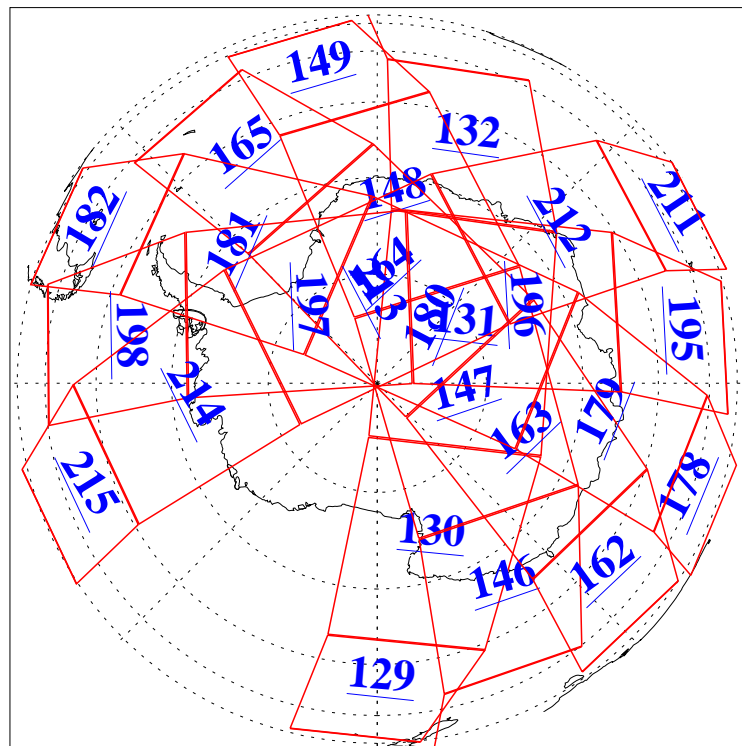

L1B Availability  
 AMSU Granules: 223  
 HSB Granules: 0  
 AIRS Granules: 223

30 Mar 2020  
 DoY 90  
 Aqua Day 6540

Ascending Granules

Descending Granules

Legend: AMSU Available, *HSB Available*, *AIRS Available*

L1B Availability  
 AMSU Granules: 223  
 HSB Granules: 0  
 AIRS Granules: 223

30 Mar 2020  
 DoY 90  
 Aqua Day 6540

Northern Hemisphere Granules

Southern Hemisphere Granules

Legend: AMSU Available, HSB Available, **AIRS Available**