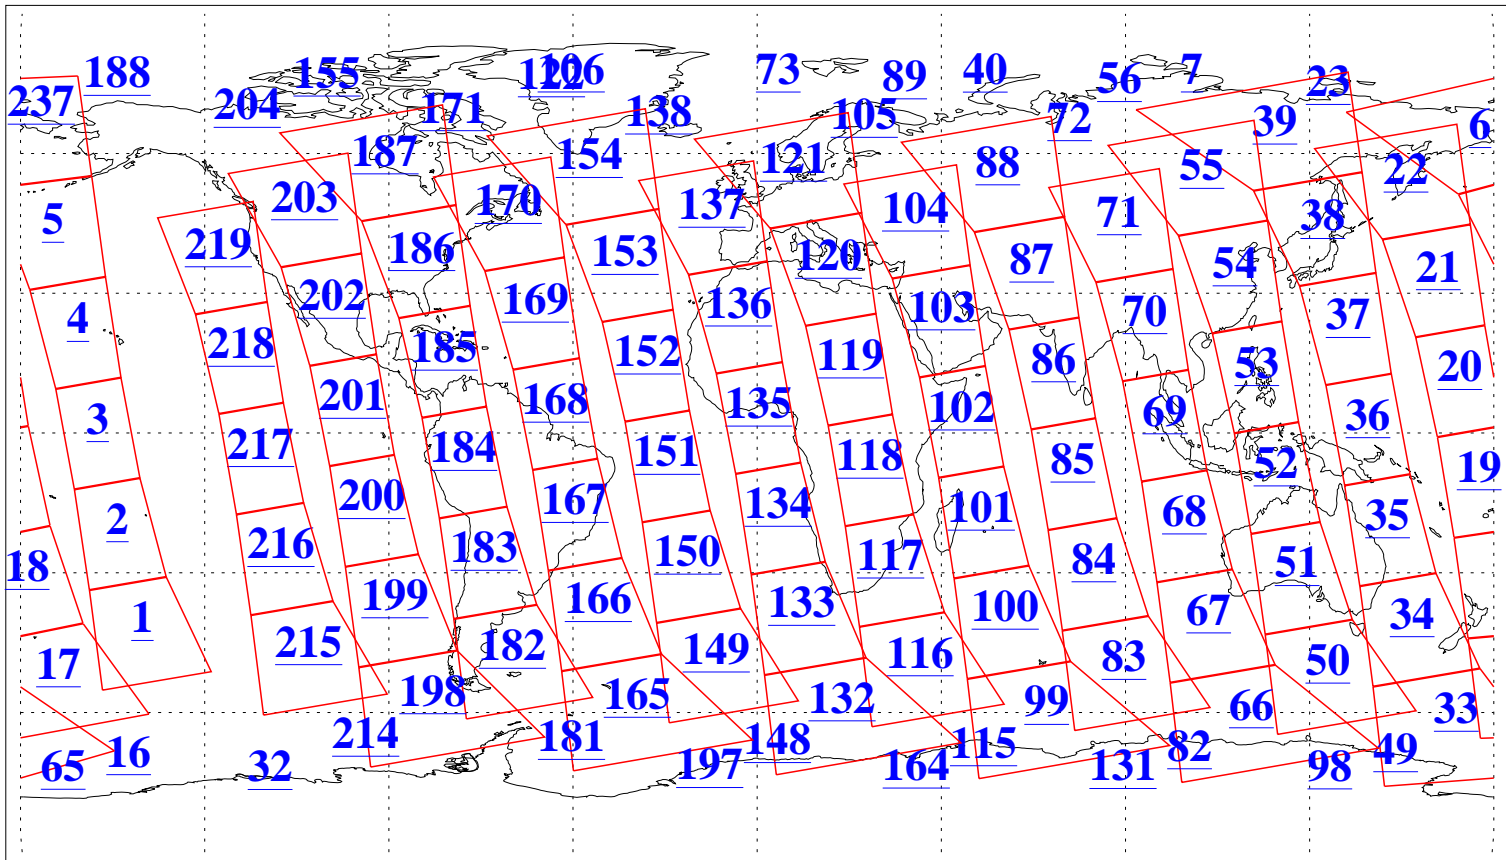

L1B Availability  
 AMSU Granules: 223  
 HSB Granules: 0  
 AIRS Granules: 223

30 Mar 2020  
 DoY 90  
 Aqua Day 6540  
 Granules: 1 to 120

Granules: 121 to 240

Legend: AMSU Available, *HSB Available*, AIRS Available

L1B Availability  
 AMSU Granules: 223  
 HSB Granules: 0  
 AIRS Granules: 223

30 Mar 2020  
 DoY 90  
 Aqua Day 6540

Ascending Granules

Descending Granules

Legend: AMSU Available, *HSB Available*, *AIRS Available*

L1B Availability  
 AMSU Granules: 223  
 HSB Granules: 0  
 AIRS Granules: 223

30 Mar 2020  
 DoY 90  
 Aqua Day 6540

Northern Hemisphere Granules

Southern Hemisphere Granules

Legend: AMSU Available, HSB Available, **AIRS Available**