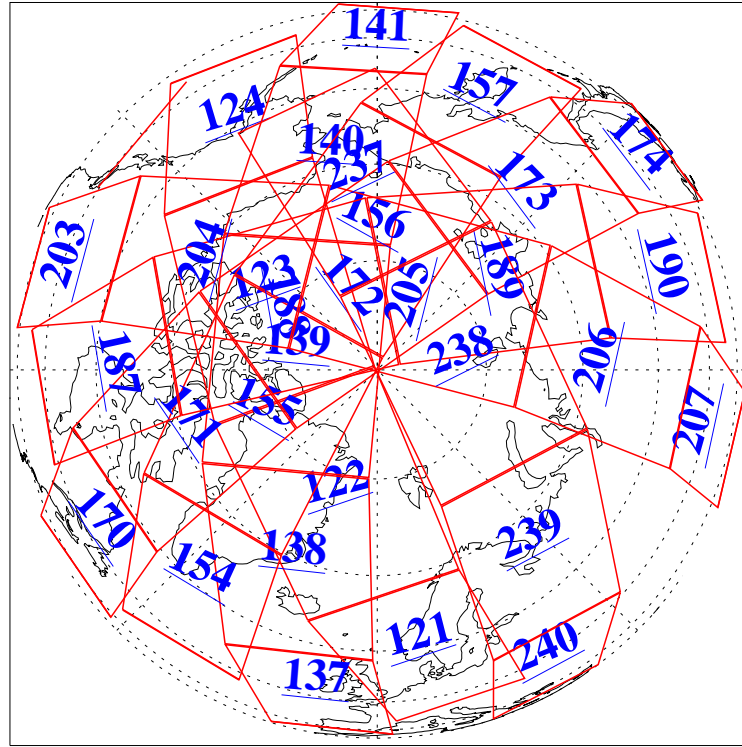

L1B Availability  
 AMSU Granules: 223  
 HSB Granules: 0  
 AIRS Granules: 223

30 Mar 2020  
 DoY 90  
 Aqua Day 6540

Ascending Granules

Descending Granules

Legend: AMSU Available, *HSB Available*, *AIRS Available*

L1B Availability  
 AMSU Granules: 223  
 HSB Granules: 0  
 AIRS Granules: 223

30 Mar 2020  
 DoY 90  
 Aqua Day 6540

Northern Hemisphere Granules

Southern Hemisphere Granules

Legend: AMSU Available, HSB Available, **AIRS Available**