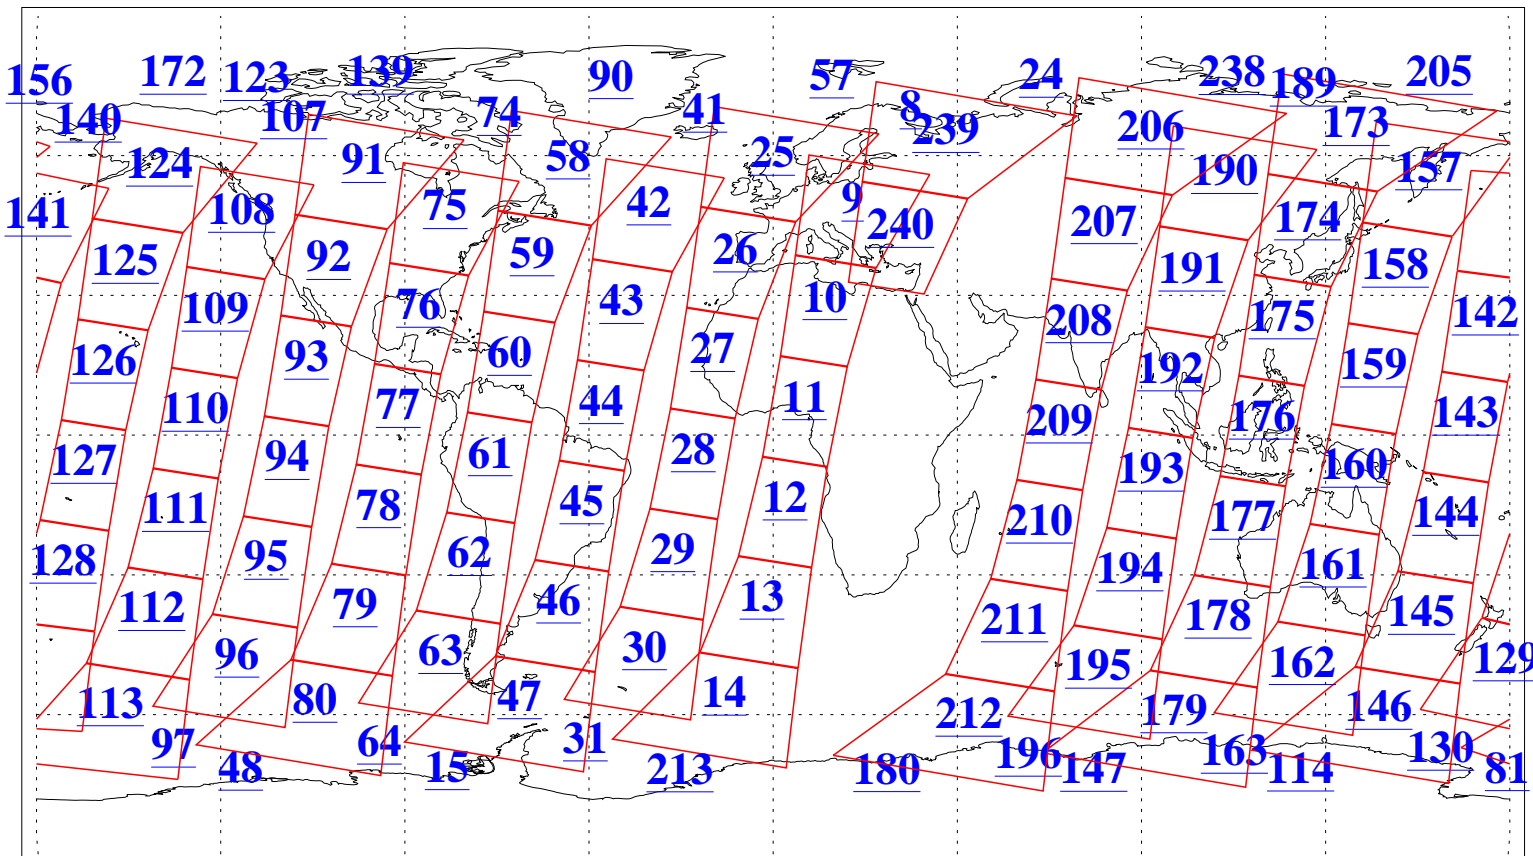

L1B Availability  
 AMSU Granules: 223  
 HSB Granules: 0  
 AIRS Granules: 223

30 Mar 2020  
 DoY 90  
 Aqua Day 6540  
 Granules: 1 to 120

Granules: 121 to 240

Legend: AMSU Available, *HSB Available*, AIRS Available

L1B Availability  
 AMSU Granules: 223  
 HSB Granules: 0  
 AIRS Granules: 223

30 Mar 2020  
 DoY 90  
 Aqua Day 6540

Ascending Granules

Descending Granules

Legend: AMSU Available, *HSB Available*, *AIRS Available*

L1B Availability  
 AMSU Granules: 223  
 HSB Granules: 0  
 AIRS Granules: 223

30 Mar 2020  
 DoY 90  
 Aqua Day 6540

Northern Hemisphere Granules

Southern Hemisphere Granules

Legend: AMSU Available, HSB Available, **AIRS Available**