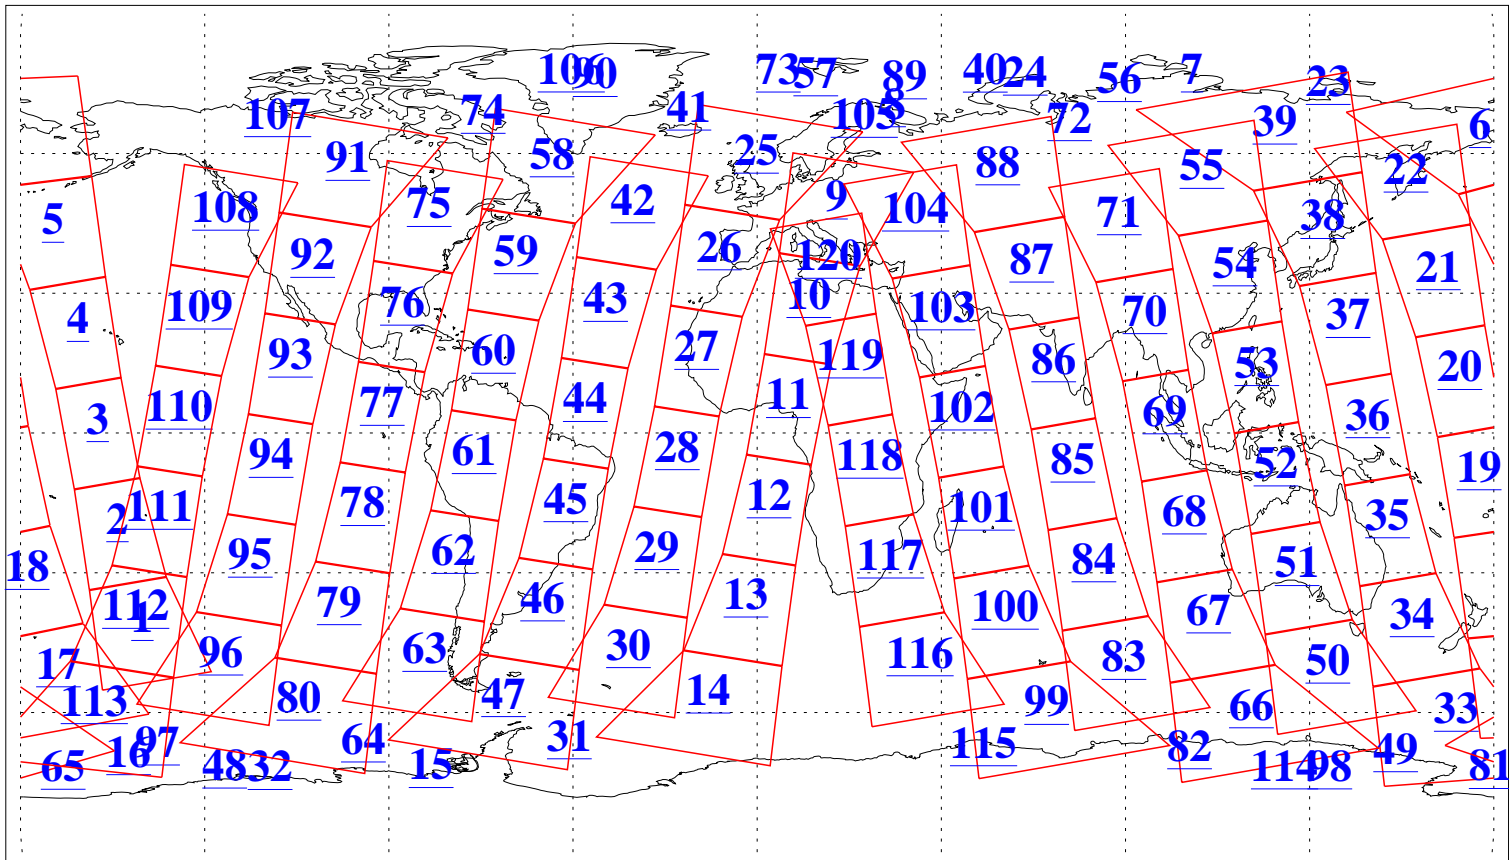

L1B Availability  
 AMSU Granules: 223  
 HSB Granules: 0  
 AIRS Granules: 223

30 Mar 2020  
 DoY 90  
 Aqua Day 6540  
 Granules: 1 to 120

Granules: 121 to 240

Legend: AMSU Available, *HSB Available*, AIRS Available

L1B Availability  
 AMSU Granules: 223  
 HSB Granules: 0  
 AIRS Granules: 223

30 Mar 2020  
 DoY 90  
 Aqua Day 6540

Ascending Granules

Descending Granules

Legend: AMSU Available, *HSB Available*, *AIRS Available*

L1B Availability  
 AMSU Granules: 223  
 HSB Granules: 0  
 AIRS Granules: 223

30 Mar 2020  
 DoY 90  
 Aqua Day 6540

Northern Hemisphere Granules

Southern Hemisphere Granules

Legend: AMSU Available, HSB Available, **AIRS Available**