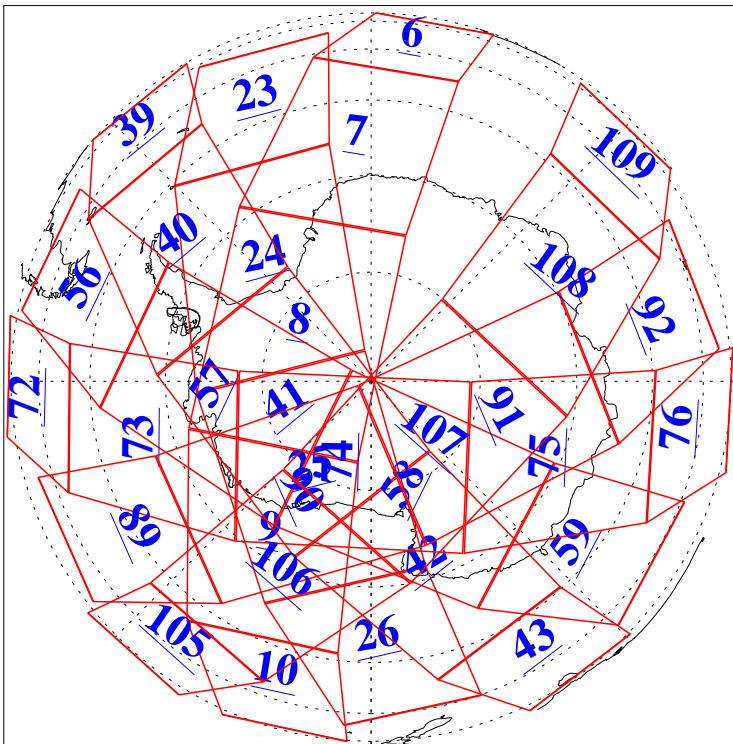

L1B Availability
AMSU Granules: 240
HSB Granules: 0
AIRS Granules: 240

29 Mar 2020
DoY 89
Aqua Day 6539
Granules: 1 to 120

Granules: 121 to 240

Legend: AMSU Available, *HSB Available*, *AIRS Available*

L1B Availability
 AMSU Granules: 240
 HSB Granules: 0
 AIRS Granules: 240

29 Mar 2020
 DoY 89
 Aqua Day 6539

Ascending Granules

Descending Granules

Legend: AMSU Available, *HSB Available*, *AIRS Available*

L1B Availability
 AMSU Granules: 240
 HSB Granules: 0
 AIRS Granules: 240

29 Mar 2020
 DoY 89
 Aqua Day 6539

Northern Hemisphere Granules

Southern Hemisphere Granules

Legend: AMSU Available, HSB Available, **AIRS Available**