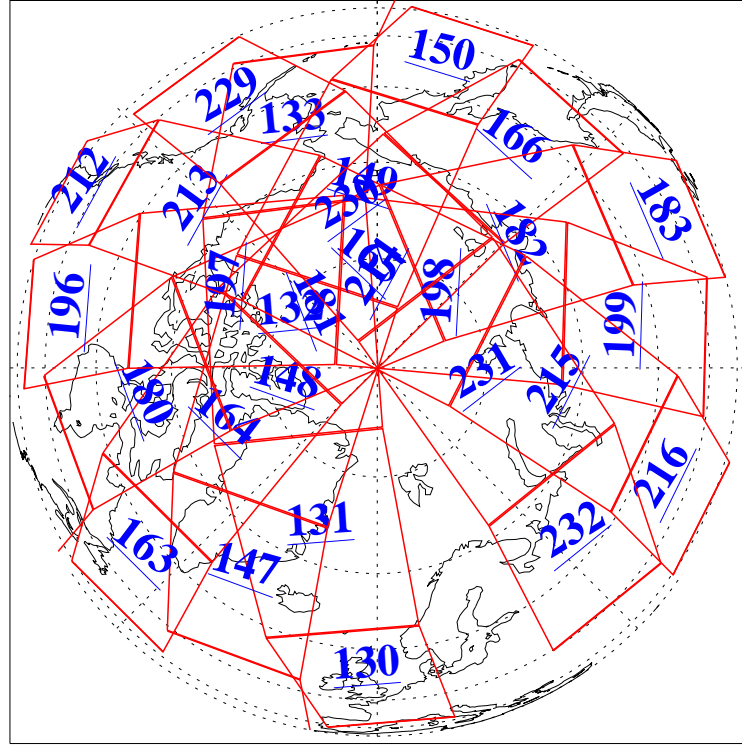

L1B Availability
AMSU Granules: 240
HSB Granules: 0
AIRS Granules: 240

29 Mar 2020
DoY 89
Aqua Day 6539

Northern Hemisphere Granules

Southern Hemisphere Granules