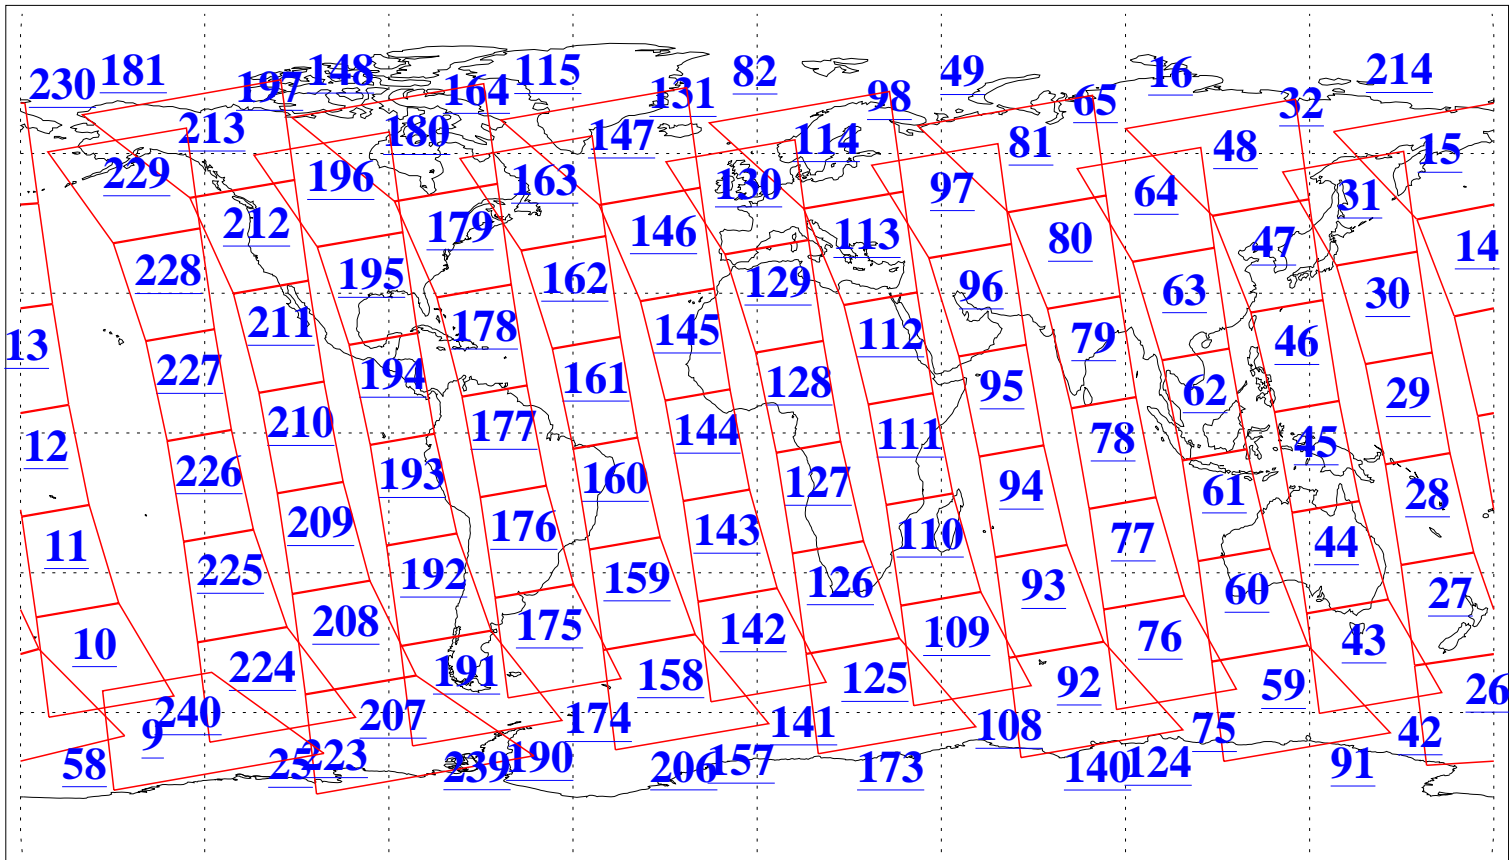

L1B Availability
AMSU Granules: 240
HSB Granules: 0
AIRS Granules: 240

29 Mar 2020
DoY 89
Aqua Day 6539
Granules: 1 to 120

Granules: 121 to 240

Legend: AMSU Available, *HSB Available*, *AIRS Available*

L1B Availability
 AMSU Granules: 240
 HSB Granules: 0
 AIRS Granules: 240

29 Mar 2020
 DoY 89
 Aqua Day 6539

Ascending Granules

Descending Granules

Legend: AMSU Available, *HSB Available*, *AIRS Available*

L1B Availability
 AMSU Granules: 240
 HSB Granules: 0
 AIRS Granules: 240

29 Mar 2020
 DoY 89
 Aqua Day 6539

Northern Hemisphere Granules

Southern Hemisphere Granules

Legend: AMSU Available, HSB Available, **AIRS Available**