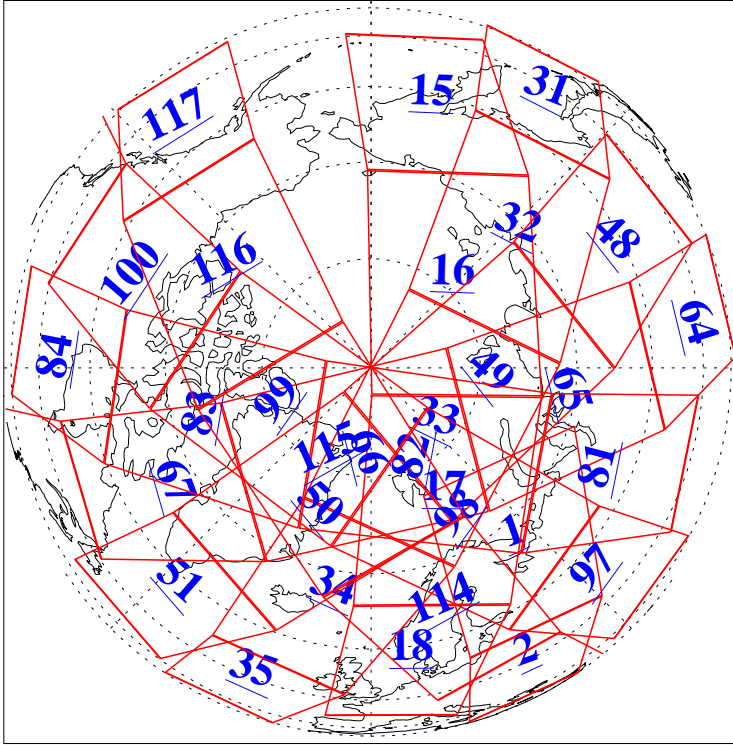

L1B Availability
AMSU Granules: 240
HSB Granules: 0
AIRS Granules: 240

29 Mar 2020
DoY 89
Aqua Day 6539
Granules: 1 to 120

Granules: 121 to 240

Legend: AMSU Available, *HSB Available*, *AIRS Available*

L1B Availability
 AMSU Granules: 240
 HSB Granules: 0
 AIRS Granules: 240

29 Mar 2020
 DoY 89
 Aqua Day 6539

Ascending Granules

Descending Granules

Legend: AMSU Available, *HSB Available*, *AIRS Available*

L1B Availability
 AMSU Granules: 240
 HSB Granules: 0
 AIRS Granules: 240

29 Mar 2020
 DoY 89
 Aqua Day 6539

Northern Hemisphere Granules

Southern Hemisphere Granules

Legend: AMSU Available, HSB Available, **AIRS Available**