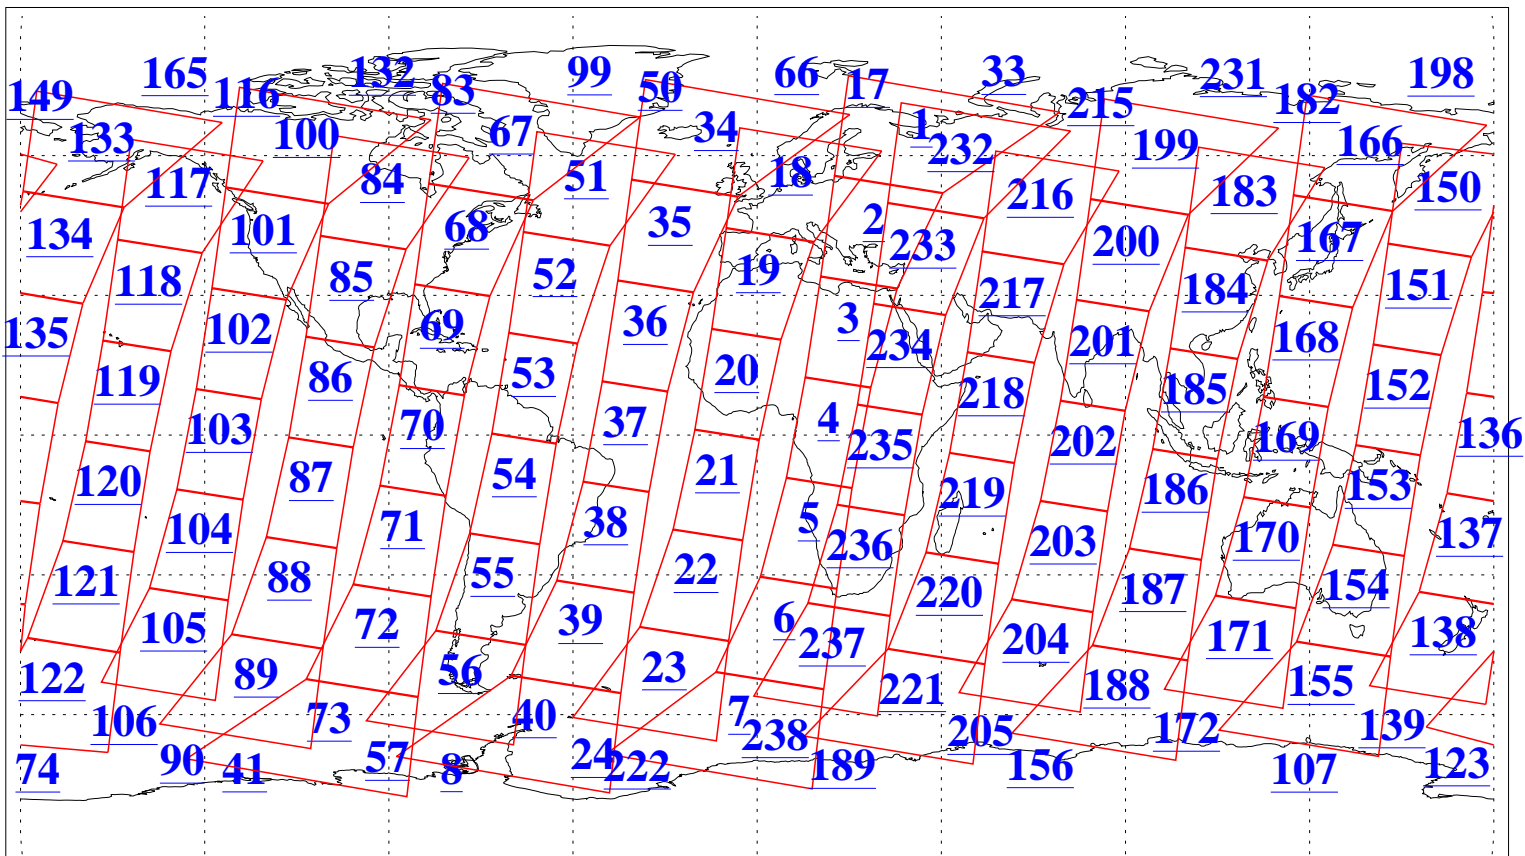

L1B Availability
AMSU Granules: 240
HSB Granules: 0
AIRS Granules: 240

29 Mar 2020
DoY 89
Aqua Day 6539
Granules: 1 to 120

Granules: 121 to 240

Legend: AMSU Available, *HSB Available*, *AIRS Available*

L1B Availability
 AMSU Granules: 240
 HSB Granules: 0
 AIRS Granules: 240

29 Mar 2020
 DoY 89
 Aqua Day 6539

Ascending Granules

Descending Granules

Legend: AMSU Available, *HSB Available*, *AIRS Available*

L1B Availability
 AMSU Granules: 240
 HSB Granules: 0
 AIRS Granules: 240

29 Mar 2020
 DoY 89
 Aqua Day 6539

Northern Hemisphere Granules

Southern Hemisphere Granules

Legend: AMSU Available, HSB Available, **AIRS Available**