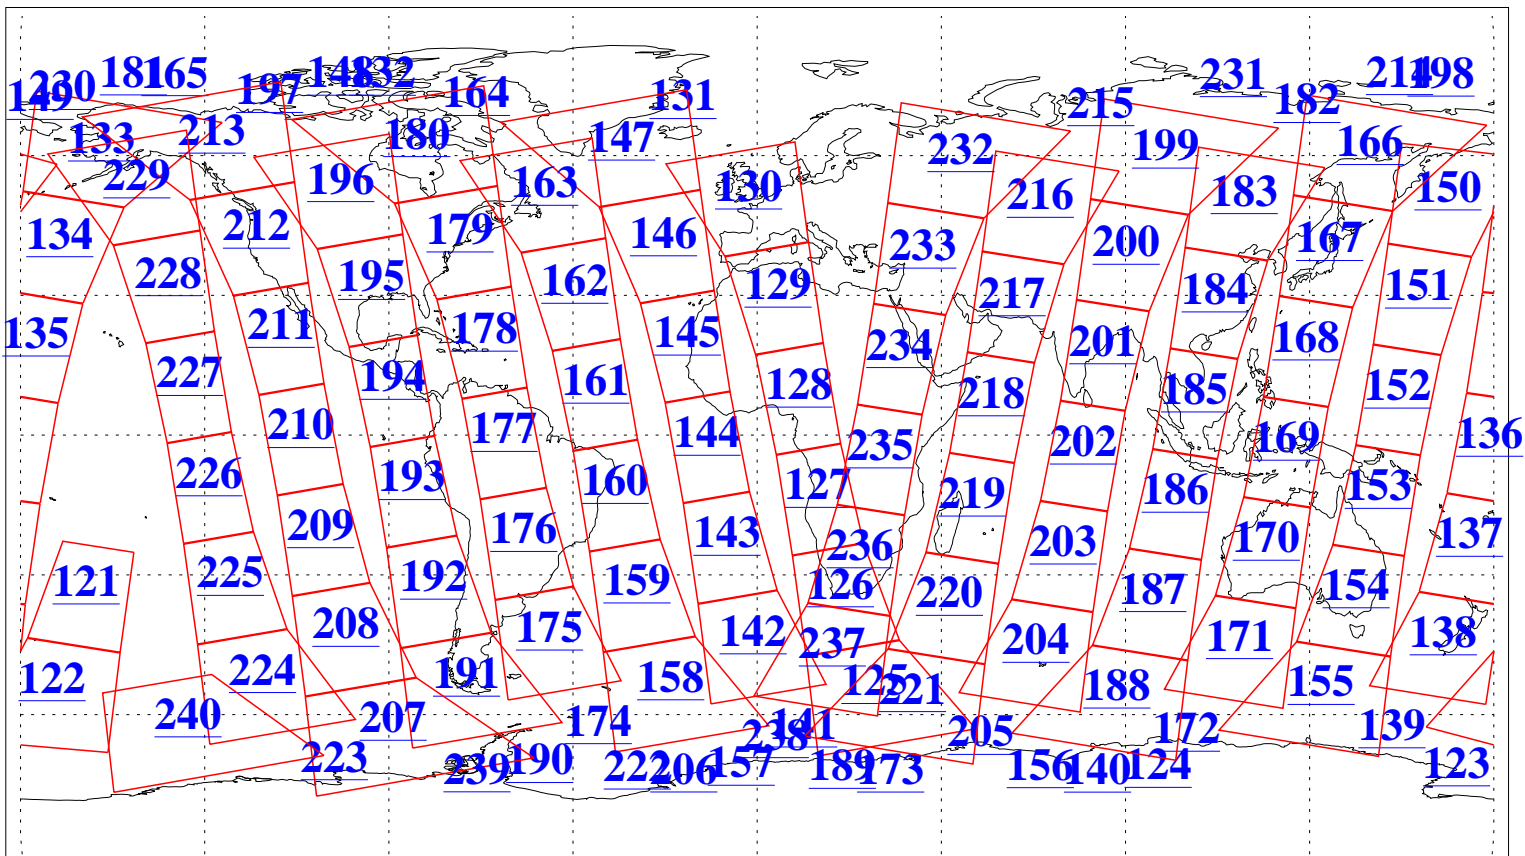

L1B Availability
AMSU Granules: 240
HSB Granules: 0
AIRS Granules: 240

29 Mar 2020
DoY 89
Aqua Day 6539
Granules: 1 to 120

Granules: 121 to 240

Legend: AMSU Available, *HSB Available*, *AIRS Available*

L1B Availability
 AMSU Granules: 240
 HSB Granules: 0
 AIRS Granules: 240

29 Mar 2020
 DoY 89
 Aqua Day 6539

Ascending Granules

Descending Granules

Legend: AMSU Available, *HSB Available*, *AIRS Available*

L1B Availability
 AMSU Granules: 240
 HSB Granules: 0
 AIRS Granules: 240

29 Mar 2020
 DoY 89
 Aqua Day 6539

Northern Hemisphere Granules

Southern Hemisphere Granules

Legend: AMSU Available, HSB Available, **AIRS Available**