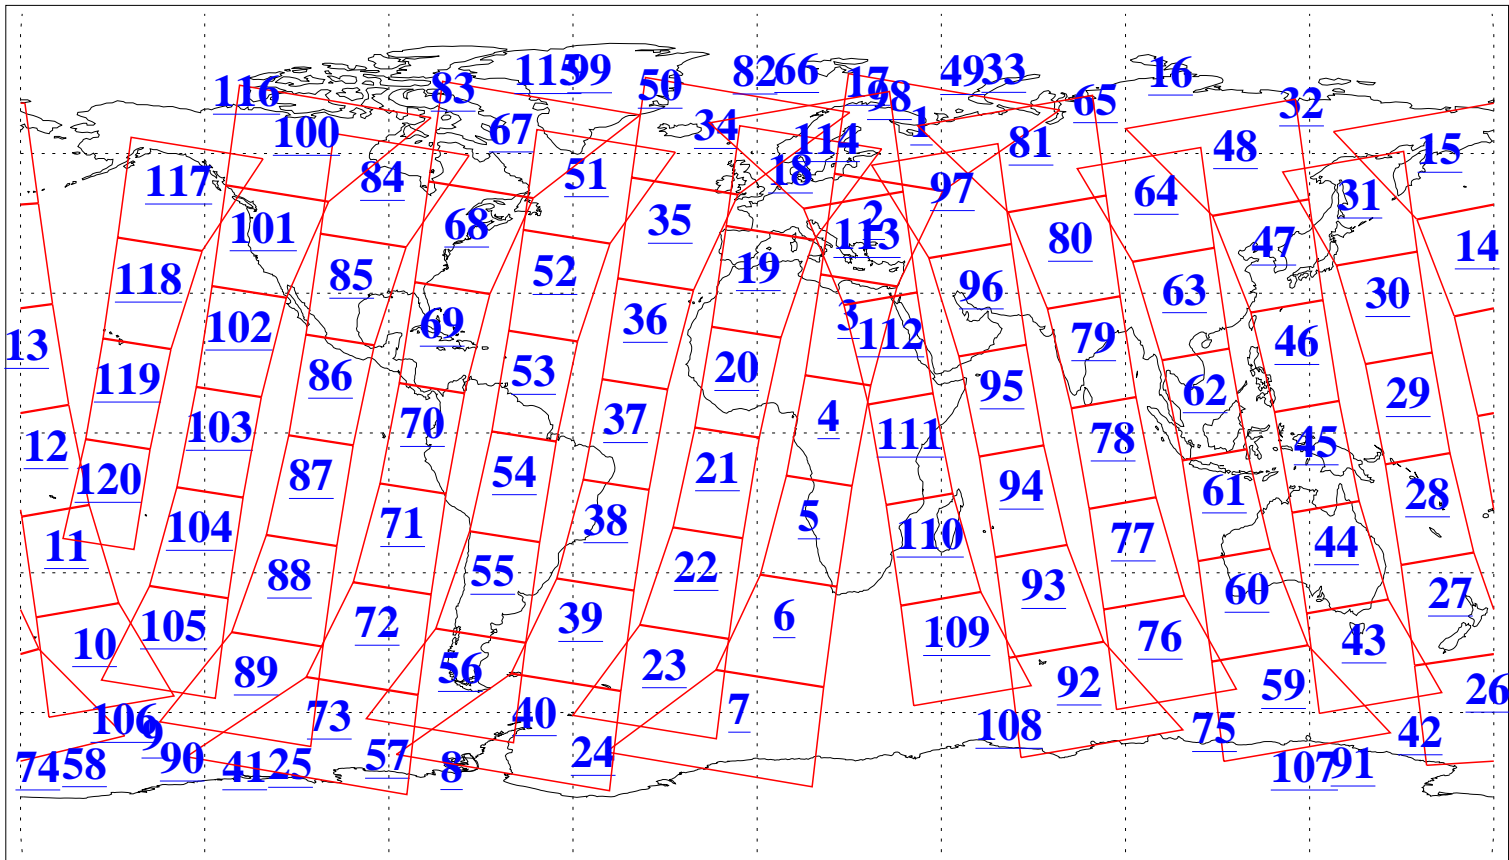

L1B Availability
AMSU Granules: 240
HSB Granules: 0
AIRS Granules: 240

29 Mar 2020
DoY 89
Aqua Day 6539
Granules: 1 to 120

Granules: 121 to 240

Legend: AMSU Available, *HSB Available*, *AIRS Available*

L1B Availability
 AMSU Granules: 240
 HSB Granules: 0
 AIRS Granules: 240

29 Mar 2020
 DoY 89
 Aqua Day 6539

Ascending Granules

Descending Granules

Legend: AMSU Available, *HSB Available*, *AIRS Available*

L1B Availability
 AMSU Granules: 240
 HSB Granules: 0
 AIRS Granules: 240

29 Mar 2020
 DoY 89
 Aqua Day 6539

Northern Hemisphere Granules

Southern Hemisphere Granules

Legend: AMSU Available, HSB Available, **AIRS Available**