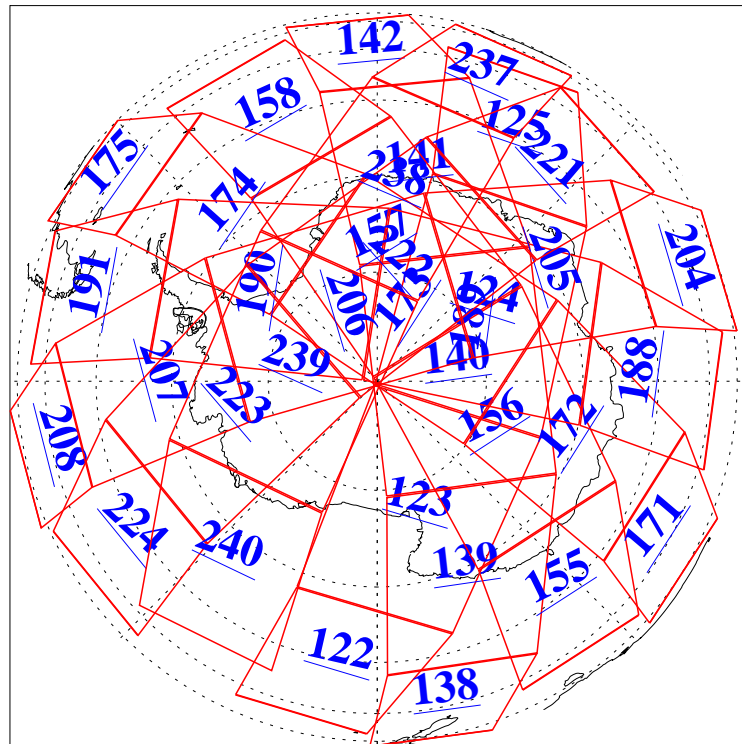

L1B Availability
AMSU Granules: 240
HSB Granules: 0
AIRS Granules: 240

29 Mar 2020
DoY 89
Aqua Day 6539
Granules: 1 to 120

Granules: 121 to 240

Legend: AMSU Available, *HSB Available*, *AIRS Available*

L1B Availability
 AMSU Granules: 240
 HSB Granules: 0
 AIRS Granules: 240

29 Mar 2020
 DoY 89
 Aqua Day 6539

Ascending Granules

Descending Granules

Legend: AMSU Available, *HSB Available*, *AIRS Available*

L1B Availability
 AMSU Granules: 240
 HSB Granules: 0
 AIRS Granules: 240

29 Mar 2020
 DoY 89
 Aqua Day 6539

Northern Hemisphere Granules

Southern Hemisphere Granules

Legend: AMSU Available, HSB Available, **AIRS Available**