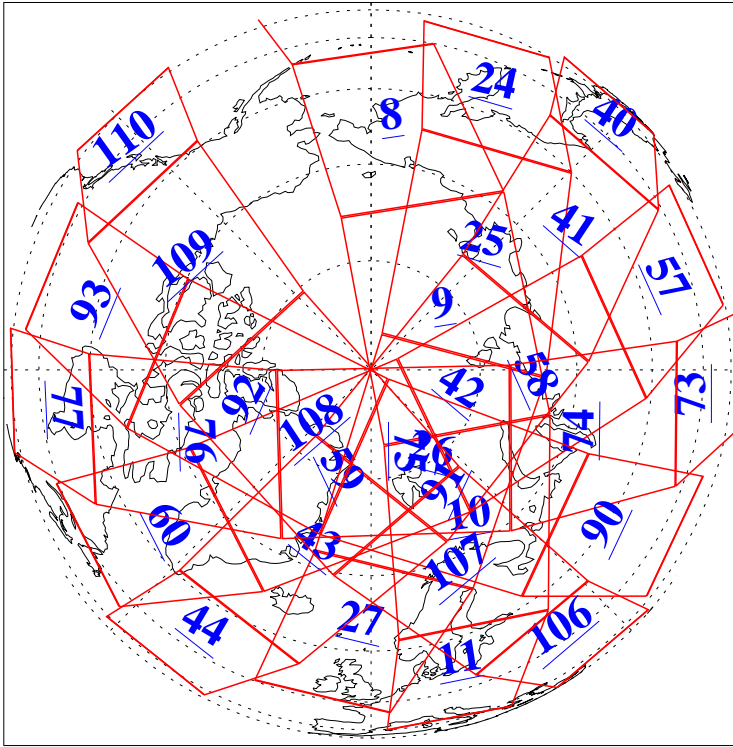

L1B Availability  
AMSU Granules: 239  
HSB Granules: 0  
AIRS Granules: 240

28 Mar 2020  
DoY 88  
Aqua Day 6538  
Granules: 1 to 120

Granules: 121 to 240

Legend: AMSU Available, HSB Available, AIRS Available

L1B Availability  
 AMSU Granules: 239  
 HSB Granules: 0  
 AIRS Granules: 240

28 Mar 2020  
 DoY 88  
 Aqua Day 6538

Ascending Granules

Descending Granules

Legend: AMSU Available, HSB Available, AIRS Available

L1B Availability  
 AMSU Granules: 239  
 HSB Granules: 0  
 AIRS Granules: 240

28 Mar 2020  
 DoY 88  
 Aqua Day 6538

Northern Hemisphere Granules

Southern Hemisphere Granules

Legend: AMSU Available, HSB Available, **AIRS Available**