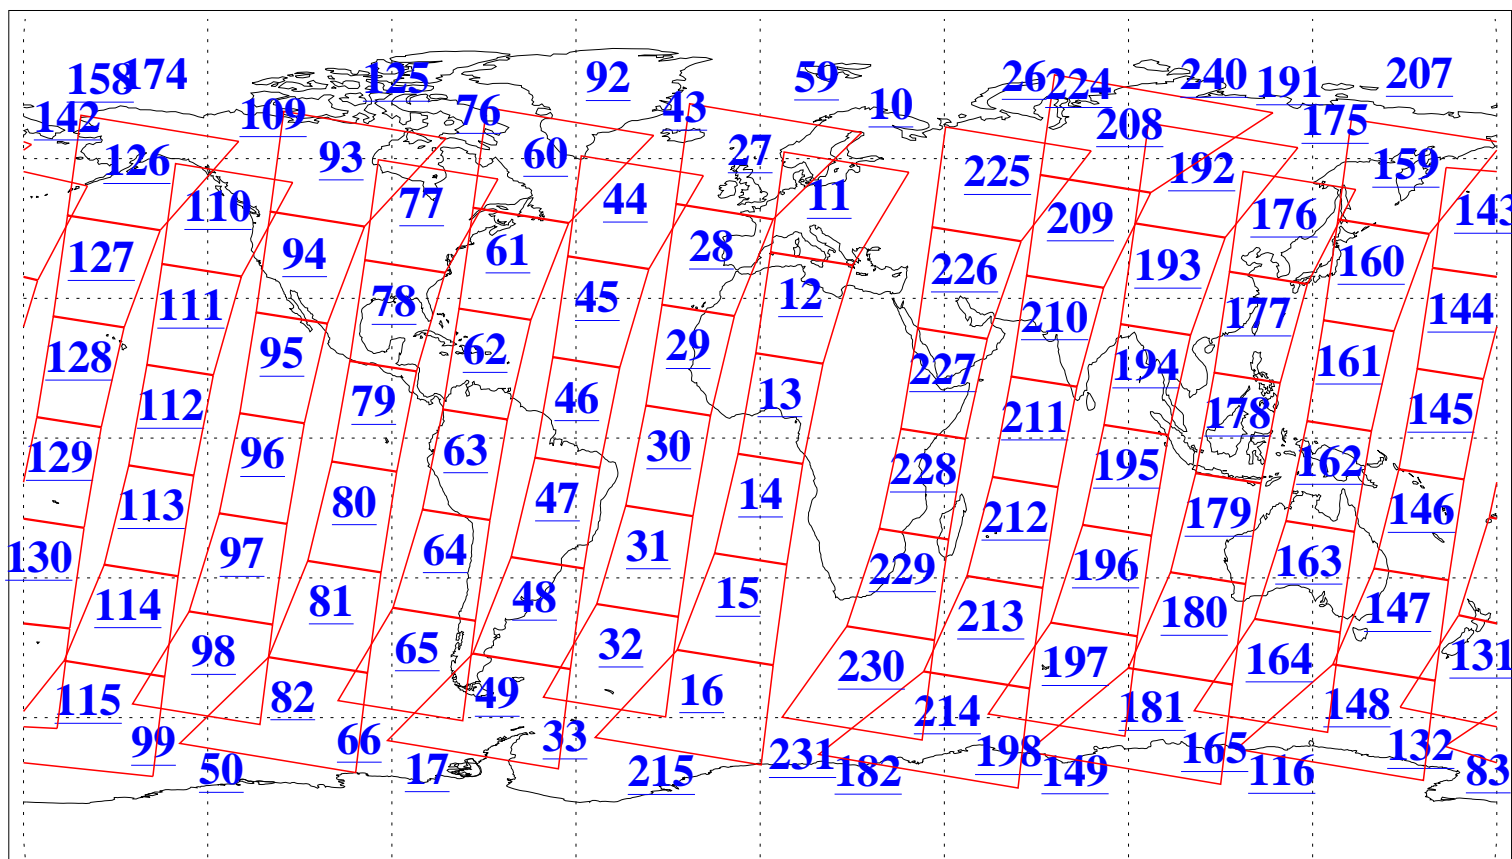

L1B Availability  
AMSU Granules: 239  
HSB Granules: 0  
AIRS Granules: 240

28 Mar 2020  
DoY 88  
Aqua Day 6538  
Granules: 1 to 120

Granules: 121 to 240

Legend: AMSU Available, HSB Available, AIRS Available

L1B Availability  
 AMSU Granules: 239  
 HSB Granules: 0  
 AIRS Granules: 240

28 Mar 2020  
 DoY 88  
 Aqua Day 6538

Ascending Granules

Descending Granules

Legend: AMSU Available, HSB Available, AIRS Available

L1B Availability  
 AMSU Granules: 239  
 HSB Granules: 0  
 AIRS Granules: 240

28 Mar 2020  
 DoY 88  
 Aqua Day 6538

Northern Hemisphere Granules

Southern Hemisphere Granules

Legend: AMSU Available, HSB Available, **AIRS Available**