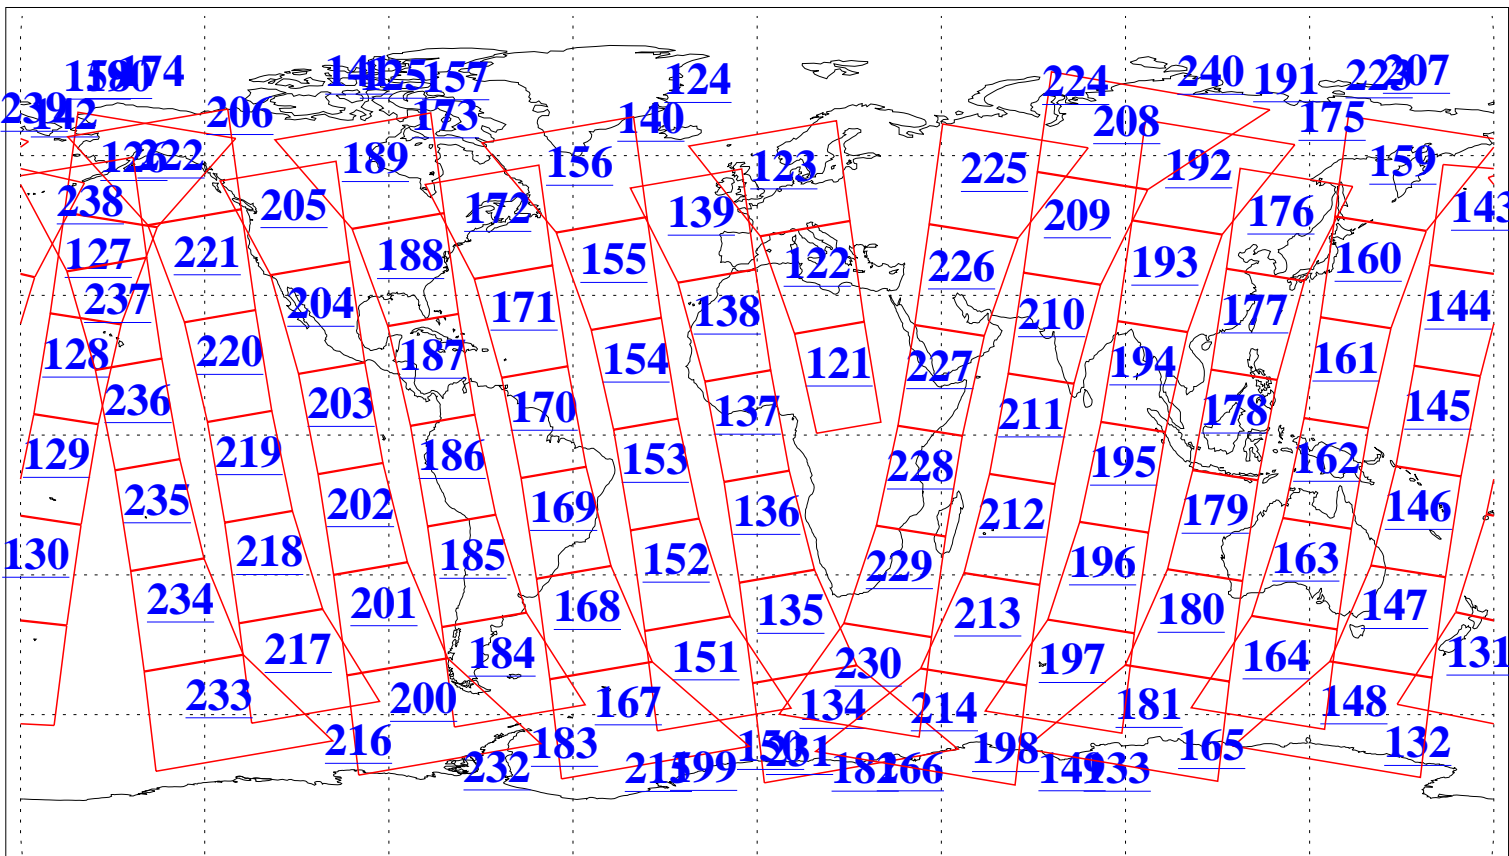

L1B Availability  
AMSU Granules: 239  
HSB Granules: 0  
AIRS Granules: 240

28 Mar 2020  
DoY 88  
Aqua Day 6538  
Granules: 1 to 120

Granules: 121 to 240

Legend: AMSU Available, HSB Available, AIRS Available

L1B Availability  
 AMSU Granules: 239  
 HSB Granules: 0  
 AIRS Granules: 240

28 Mar 2020  
 DoY 88  
 Aqua Day 6538

Ascending Granules

Descending Granules

Legend: AMSU Available, HSB Available, AIRS Available

L1B Availability  
 AMSU Granules: 239  
 HSB Granules: 0  
 AIRS Granules: 240

28 Mar 2020  
 DoY 88  
 Aqua Day 6538

Northern Hemisphere Granules

Southern Hemisphere Granules

Legend: AMSU Available, HSB Available, **AIRS Available**