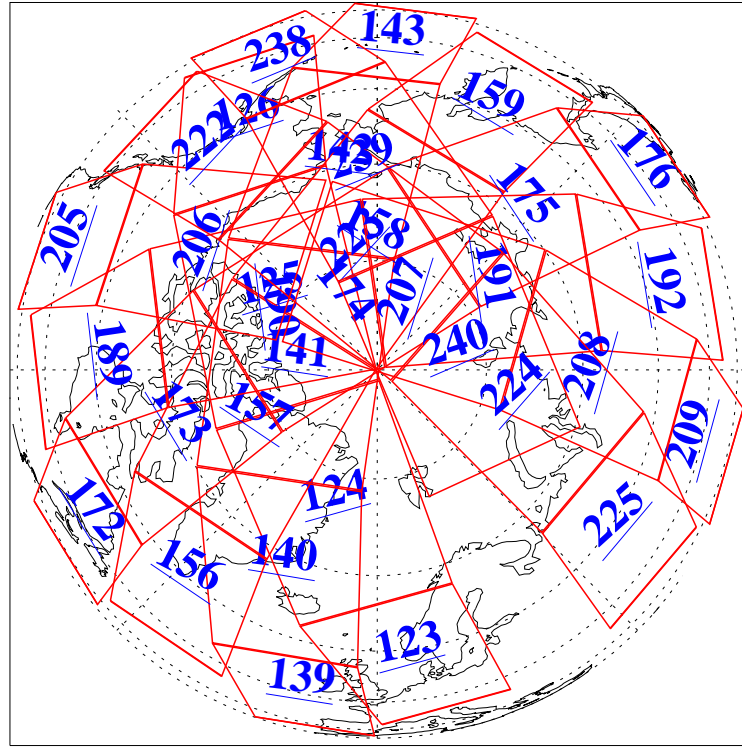

L1B Availability  
AMSU Granules: 239  
HSB Granules: 0  
AIRS Granules: 240

28 Mar 2020  
DoY 88  
Aqua Day 6538  
Granules: 1 to 120

Granules: 121 to 240

Legend: AMSU Available, HSB Available, AIRS Available

L1B Availability  
 AMSU Granules: 239  
 HSB Granules: 0  
 AIRS Granules: 240

28 Mar 2020  
 DoY 88  
 Aqua Day 6538

Ascending Granules

Descending Granules

Legend: AMSU Available, HSB Available, AIRS Available

L1B Availability  
 AMSU Granules: 239  
 HSB Granules: 0  
 AIRS Granules: 240

28 Mar 2020  
 DoY 88  
 Aqua Day 6538

Northern Hemisphere Granules

Southern Hemisphere Granules

Legend: AMSU Available, HSB Available, **AIRS Available**