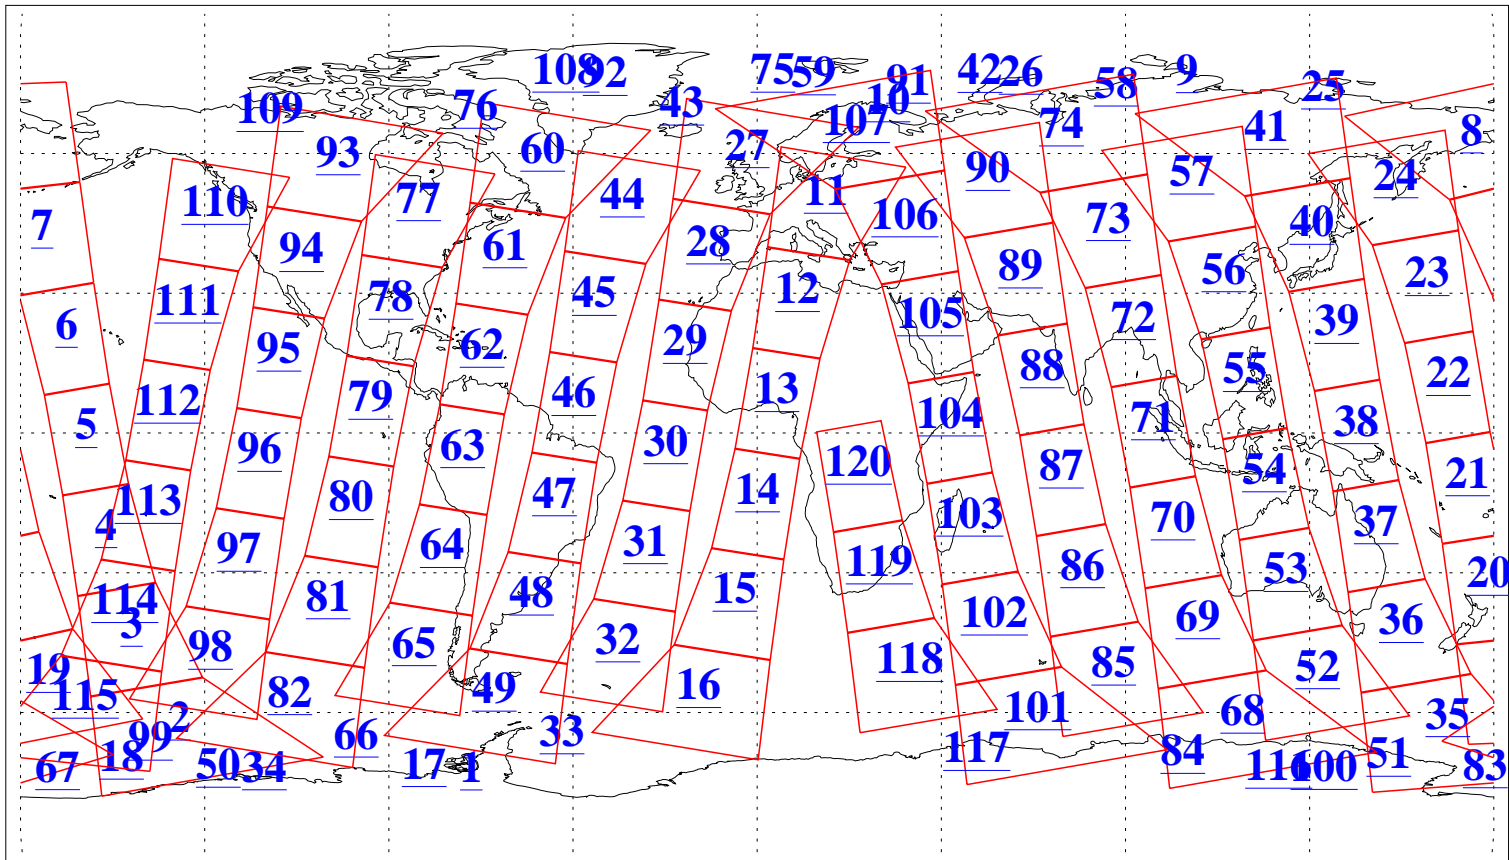

L1B Availability  
AMSU Granules: 239  
HSB Granules: 0  
AIRS Granules: 240

28 Mar 2020  
DoY 88  
Aqua Day 6538  
Granules: 1 to 120

Granules: 121 to 240

Legend: AMSU Available, HSB Available, AIRS Available

L1B Availability  
 AMSU Granules: 239  
 HSB Granules: 0  
 AIRS Granules: 240

28 Mar 2020  
 DoY 88  
 Aqua Day 6538

Ascending Granules

Descending Granules

Legend: AMSU Available, HSB Available, AIRS Available

L1B Availability  
 AMSU Granules: 239  
 HSB Granules: 0  
 AIRS Granules: 240

28 Mar 2020  
 DoY 88  
 Aqua Day 6538

Northern Hemisphere Granules

Southern Hemisphere Granules

Legend: AMSU Available, HSB Available, **AIRS Available**