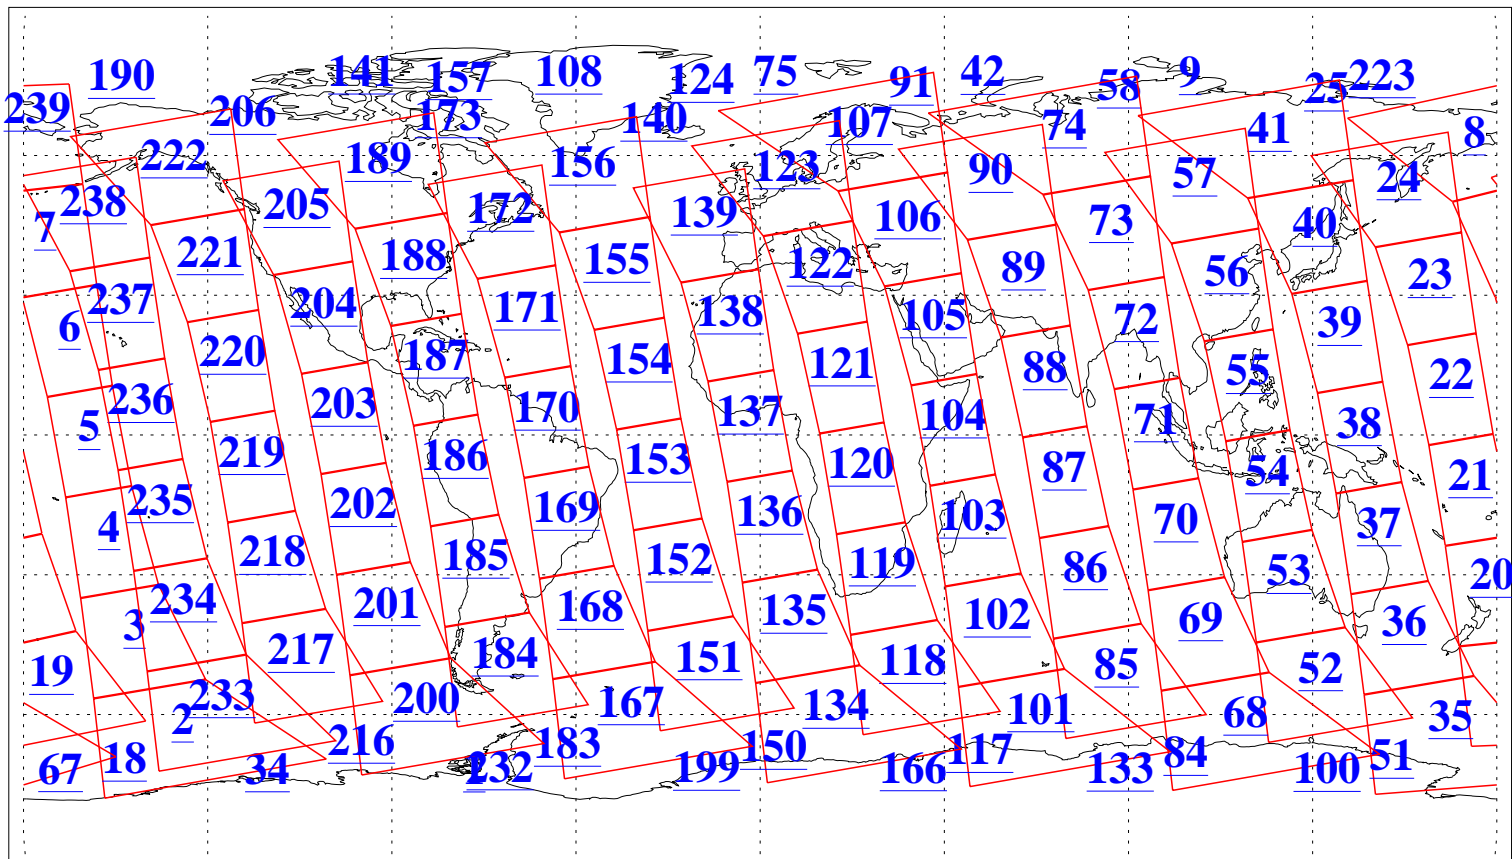

L1B Availability  
AMSU Granules: 239  
HSB Granules: 0  
AIRS Granules: 240

28 Mar 2020  
DoY 88  
Aqua Day 6538  
Granules: 1 to 120

Granules: 121 to 240

Legend: AMSU Available, HSB Available, AIRS Available

L1B Availability  
 AMSU Granules: 239  
 HSB Granules: 0  
 AIRS Granules: 240

28 Mar 2020  
 DoY 88  
 Aqua Day 6538

Ascending Granules

Descending Granules

Legend: AMSU Available, HSB Available, AIRS Available

L1B Availability  
 AMSU Granules: 239  
 HSB Granules: 0  
 AIRS Granules: 240

28 Mar 2020  
 DoY 88  
 Aqua Day 6538

Northern Hemisphere Granules

Southern Hemisphere Granules

Legend: AMSU Available, HSB Available, **AIRS Available**