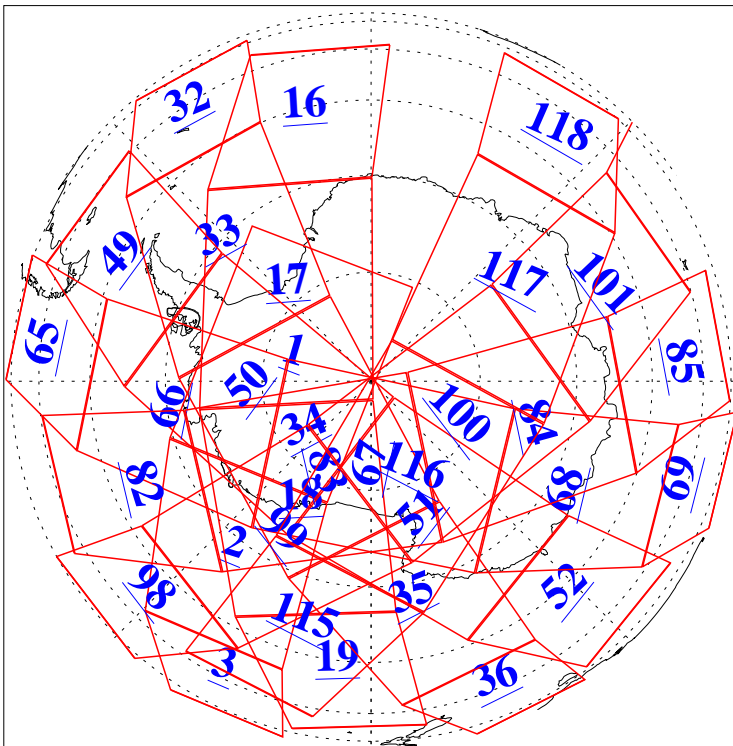

L1B Availability  
AMSU Granules: 239  
HSB Granules: 0  
AIRS Granules: 240

28 Mar 2020  
DoY 88  
Aqua Day 6538  
Granules: 1 to 120

Granules: 121 to 240

Legend: AMSU Available, HSB Available, AIRS Available

L1B Availability  
 AMSU Granules: 239  
 HSB Granules: 0  
 AIRS Granules: 240

28 Mar 2020  
 DoY 88  
 Aqua Day 6538

Ascending Granules

Descending Granules

Legend: AMSU Available, HSB Available, AIRS Available

L1B Availability  
 AMSU Granules: 239  
 HSB Granules: 0  
 AIRS Granules: 240

28 Mar 2020  
 DoY 88  
 Aqua Day 6538

Northern Hemisphere Granules

Southern Hemisphere Granules

Legend: AMSU Available, HSB Available, **AIRS Available**