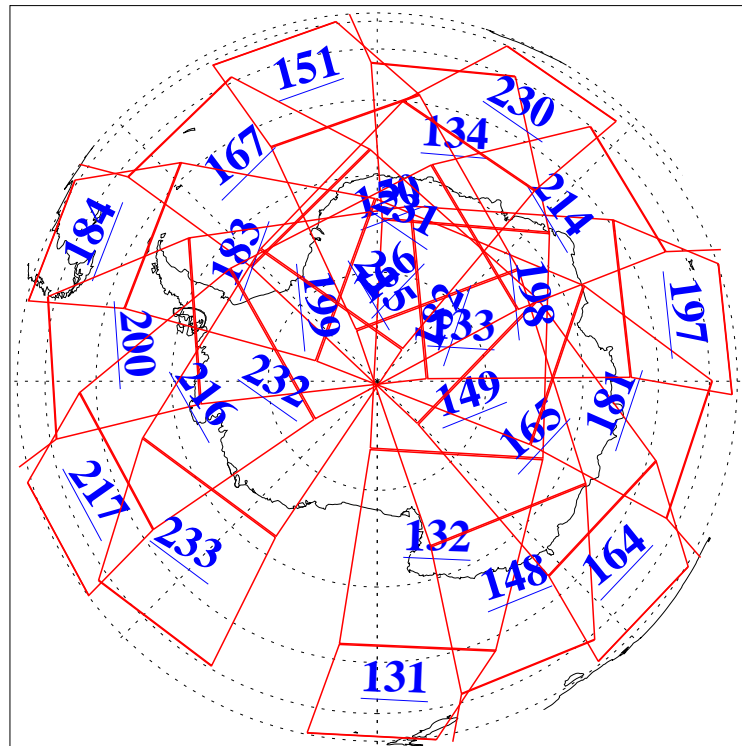

L1B Availability  
AMSU Granules: 239  
HSB Granules: 0  
AIRS Granules: 240

28 Mar 2020  
DoY 88  
Aqua Day 6538  
Granules: 1 to 120

Granules: 121 to 240

Legend: AMSU Available, HSB Available, AIRS Available

L1B Availability  
 AMSU Granules: 239  
 HSB Granules: 0  
 AIRS Granules: 240

28 Mar 2020  
 DoY 88  
 Aqua Day 6538

Ascending Granules

Descending Granules

Legend: AMSU Available, HSB Available, AIRS Available

L1B Availability  
 AMSU Granules: 239  
 HSB Granules: 0  
 AIRS Granules: 240

28 Mar 2020  
 DoY 88  
 Aqua Day 6538

Northern Hemisphere Granules

Southern Hemisphere Granules

Legend: AMSU Available, HSB Available, **AIRS Available**