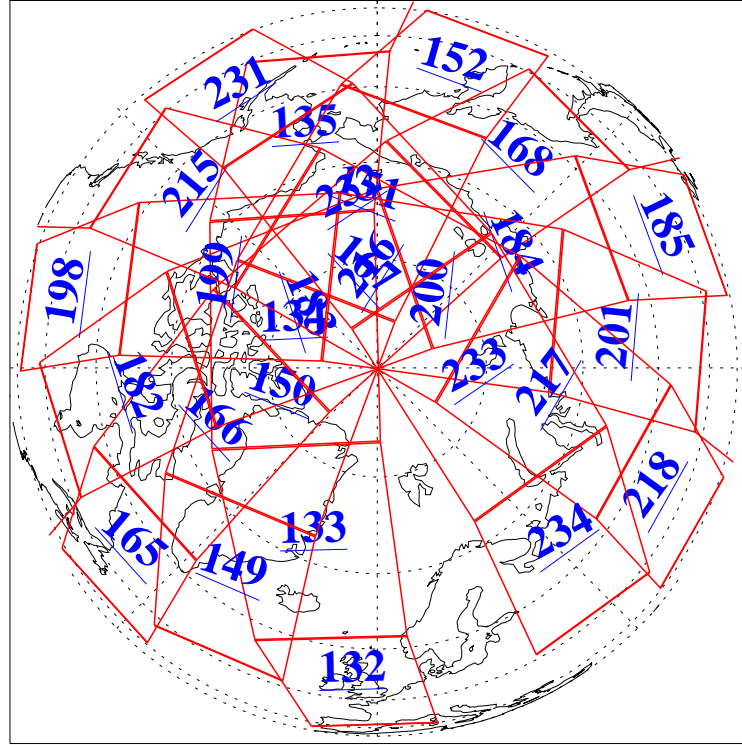

L1B Availability  
 AMSU Granules: 240  
 HSB Granules: 0  
 AIRS Granules: 240

27 Mar 2020  
 DoY 87  
 Aqua Day 6537  
 Granules: 1 to 120

Granules: 121 to 240

Legend: AMSU Available, *HSB Available*, *AIRS Available*

L1B Availability  
 AMSU Granules: 240  
 HSB Granules: 0  
 AIRS Granules: 240

27 Mar 2020  
 DoY 87  
 Aqua Day 6537

Ascending Granules

Descending Granules

Legend: AMSU Available, *HSB Available*, *AIRS Available*

L1B Availability  
 AMSU Granules: 240  
 HSB Granules: 0  
 AIRS Granules: 240

27 Mar 2020  
 DoY 87  
 Aqua Day 6537

Northern Hemisphere Granules

Southern Hemisphere Granules

Legend: AMSU Available, HSB Available, AIRS Available