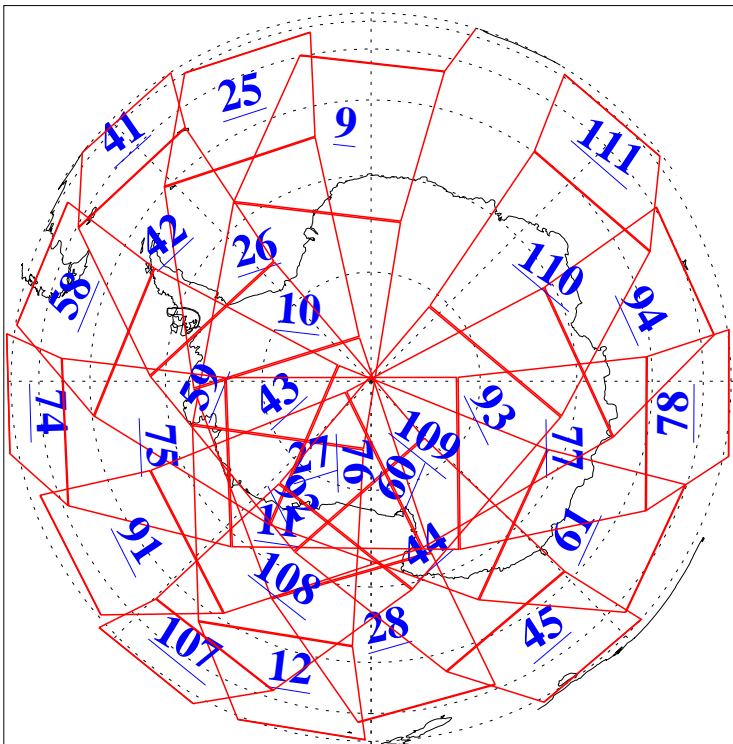

L1B Availability  
 AMSU Granules: 240  
 HSB Granules: 0  
 AIRS Granules: 240

27 Mar 2020  
 DoY 87  
 Aqua Day 6537  
 Granules: 1 to 120

Granules: 121 to 240

Legend: AMSU Available, *HSB Available*, *AIRS Available*

L1B Availability  
 AMSU Granules: 240  
 HSB Granules: 0  
 AIRS Granules: 240

27 Mar 2020  
 DoY 87  
 Aqua Day 6537

Ascending Granules

Descending Granules

Legend: AMSU Available, *HSB Available*, *AIRS Available*

L1B Availability  
 AMSU Granules: 240  
 HSB Granules: 0  
 AIRS Granules: 240

27 Mar 2020  
 DoY 87  
 Aqua Day 6537

Northern Hemisphere Granules

Southern Hemisphere Granules

Legend: AMSU Available, HSB Available, AIRS Available