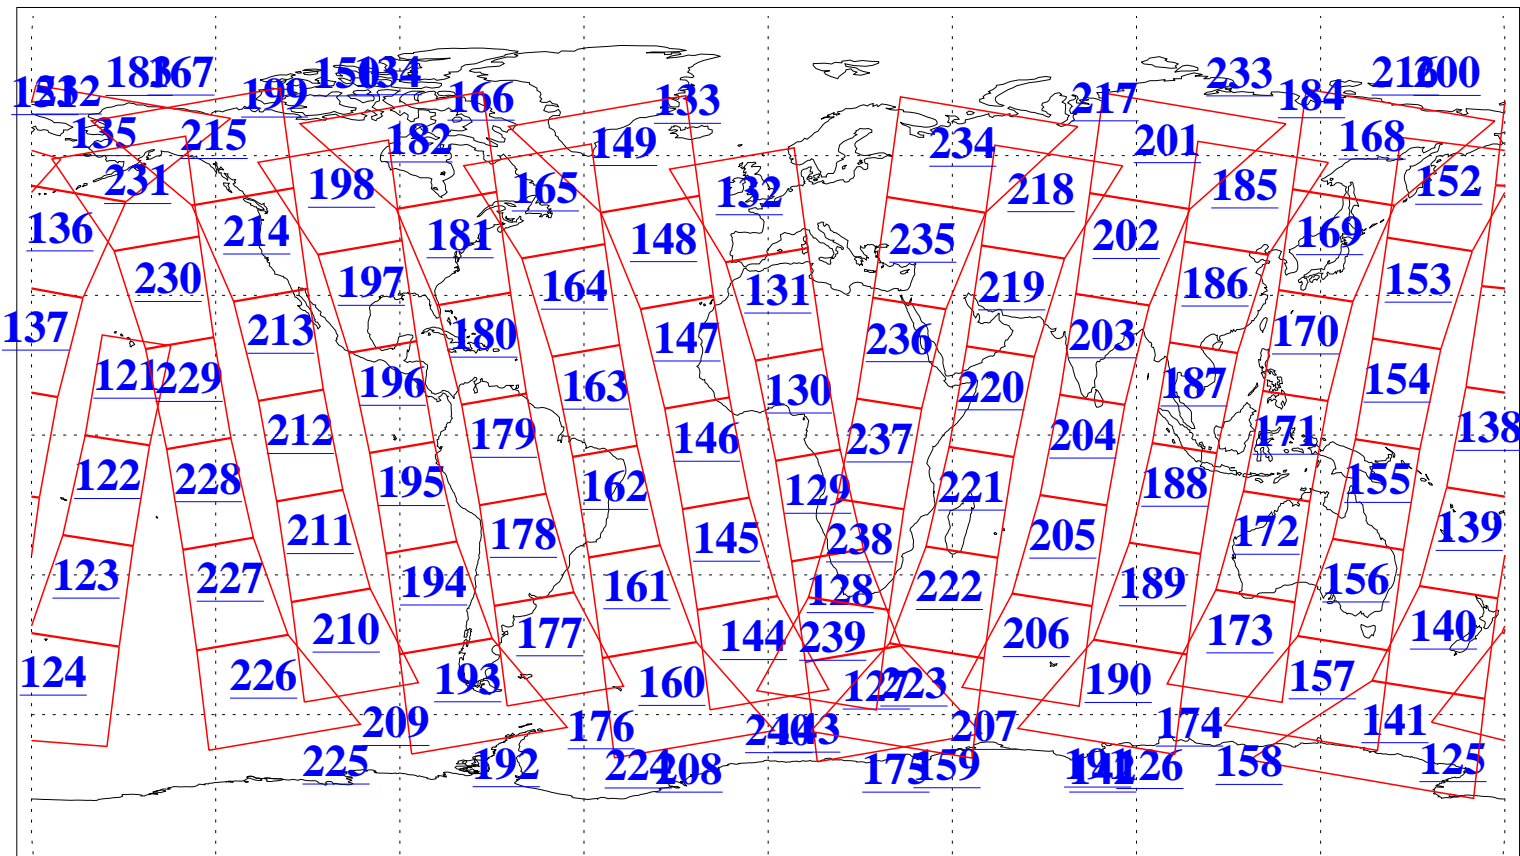

L1B Availability  
 AMSU Granules: 240  
 HSB Granules: 0  
 AIRS Granules: 240

27 Mar 2020  
 DoY 87  
 Aqua Day 6537  
 Granules: 1 to 120

Granules: 121 to 240

Legend: AMSU Available, *HSB Available*, *AIRS Available*

L1B Availability  
 AMSU Granules: 240  
 HSB Granules: 0  
 AIRS Granules: 240

27 Mar 2020  
 DoY 87  
 Aqua Day 6537

Ascending Granules

Descending Granules

Legend: AMSU Available, *HSB Available*, *AIRS Available*

L1B Availability  
 AMSU Granules: 240  
 HSB Granules: 0  
 AIRS Granules: 240

27 Mar 2020  
 DoY 87  
 Aqua Day 6537

Northern Hemisphere Granules

Southern Hemisphere Granules

Legend: AMSU Available, HSB Available, AIRS Available