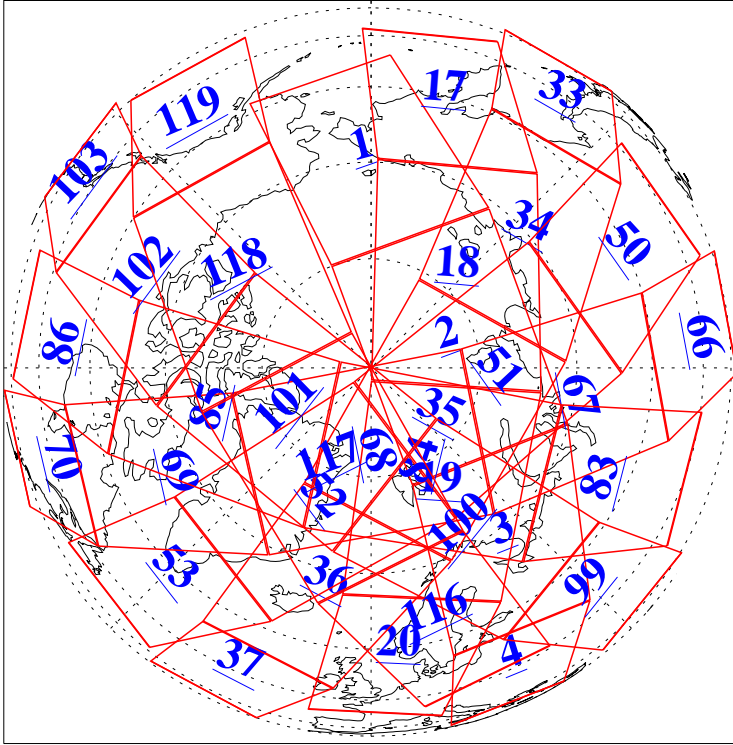

L1B Availability  
 AMSU Granules: 240  
 HSB Granules: 0  
 AIRS Granules: 240

27 Mar 2020  
 DoY 87  
 Aqua Day 6537  
 Granules: 1 to 120

Granules: 121 to 240

Legend: AMSU Available, *HSB Available*, *AIRS Available*

L1B Availability  
 AMSU Granules: 240  
 HSB Granules: 0  
 AIRS Granules: 240

27 Mar 2020  
 DoY 87  
 Aqua Day 6537

Ascending Granules

Descending Granules

Legend: AMSU Available, *HSB Available*, *AIRS Available*

L1B Availability  
 AMSU Granules: 240  
 HSB Granules: 0  
 AIRS Granules: 240

27 Mar 2020  
 DoY 87  
 Aqua Day 6537

Northern Hemisphere Granules

Southern Hemisphere Granules

Legend: AMSU Available, HSB Available, AIRS Available