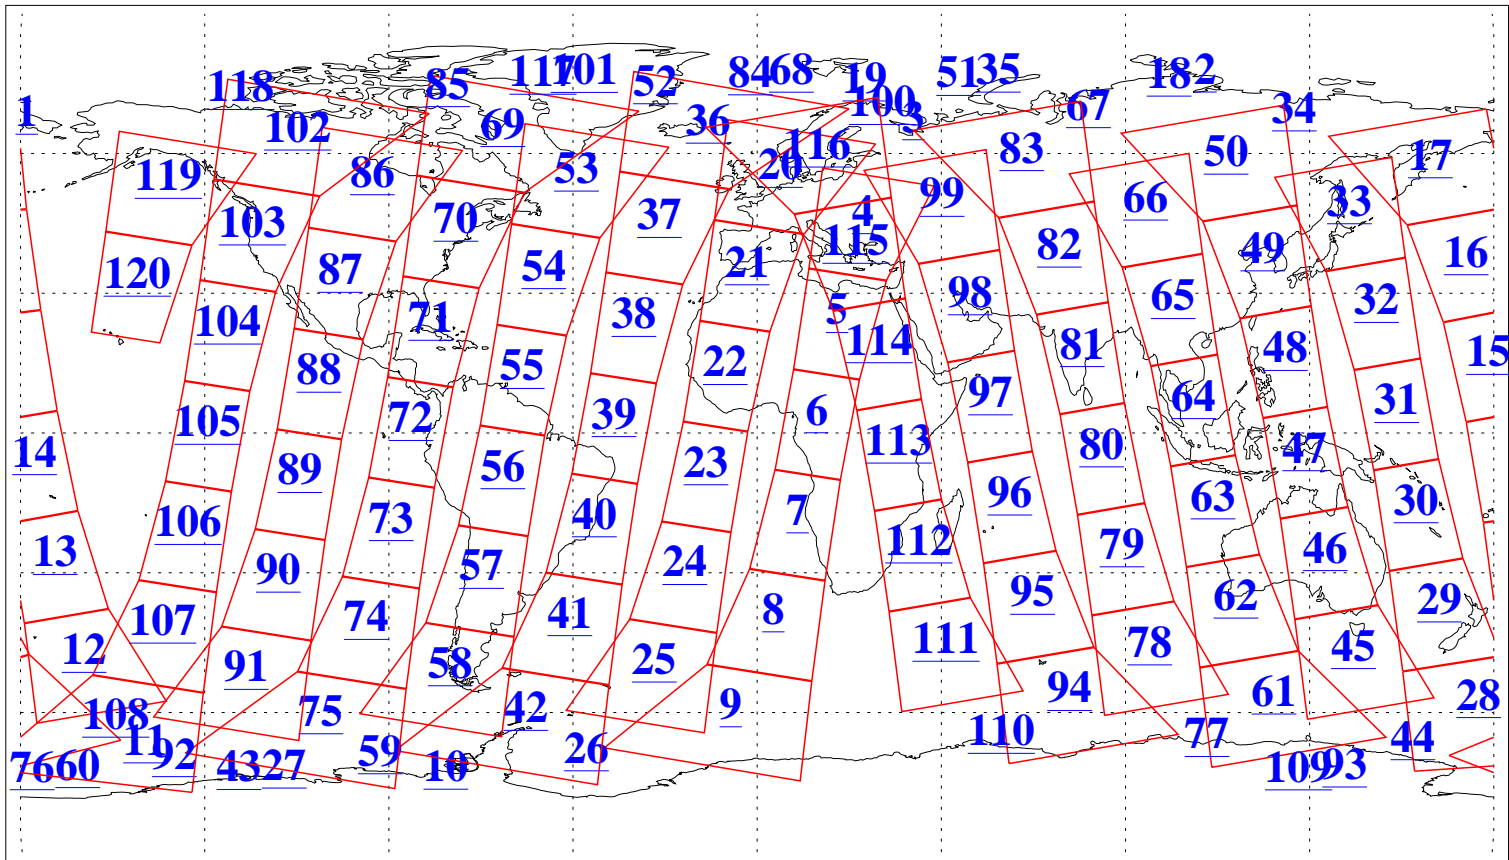

L1B Availability  
 AMSU Granules: 240  
 HSB Granules: 0  
 AIRS Granules: 240

27 Mar 2020  
 DoY 87  
 Aqua Day 6537  
 Granules: 1 to 120

Granules: 121 to 240

Legend: AMSU Available, *HSB Available*, *AIRS Available*

L1B Availability  
 AMSU Granules: 240  
 HSB Granules: 0  
 AIRS Granules: 240

27 Mar 2020  
 DoY 87  
 Aqua Day 6537

Ascending Granules

Descending Granules

Legend: AMSU Available, *HSB Available*, *AIRS Available*

L1B Availability  
 AMSU Granules: 240  
 HSB Granules: 0  
 AIRS Granules: 240

27 Mar 2020  
 DoY 87  
 Aqua Day 6537

Northern Hemisphere Granules

Southern Hemisphere Granules

Legend: AMSU Available, HSB Available, AIRS Available