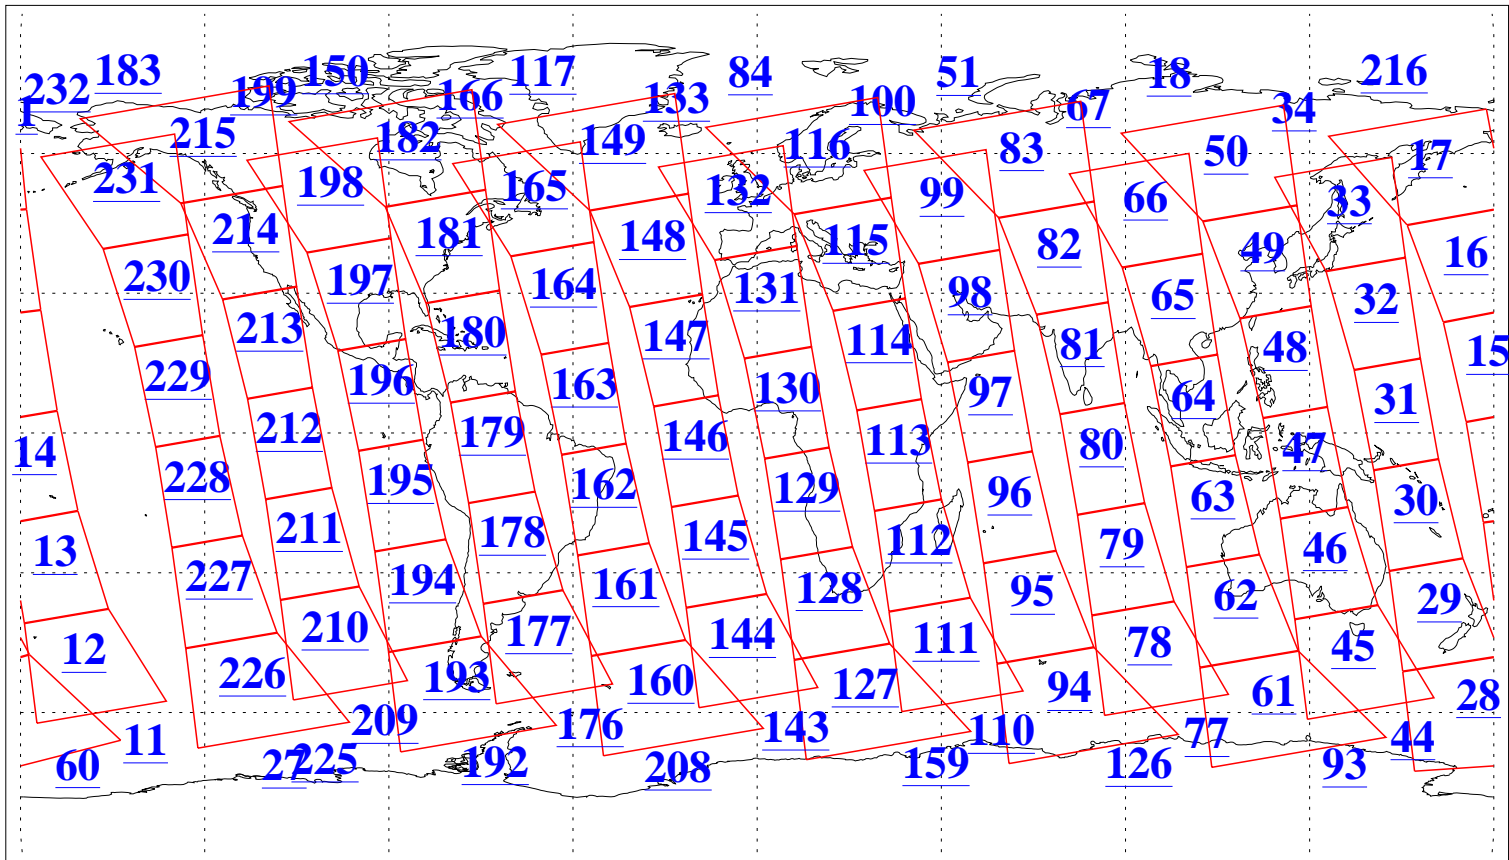

L1B Availability  
 AMSU Granules: 240  
 HSB Granules: 0  
 AIRS Granules: 240

27 Mar 2020  
 DoY 87  
 Aqua Day 6537  
 Granules: 1 to 120

Granules: 121 to 240

Legend: AMSU Available, *HSB Available*, *AIRS Available*

L1B Availability  
 AMSU Granules: 240  
 HSB Granules: 0  
 AIRS Granules: 240

27 Mar 2020  
 DoY 87  
 Aqua Day 6537

Ascending Granules

Descending Granules

Legend: AMSU Available, *HSB Available*, *AIRS Available*

L1B Availability  
 AMSU Granules: 240  
 HSB Granules: 0  
 AIRS Granules: 240

27 Mar 2020  
 DoY 87  
 Aqua Day 6537

Northern Hemisphere Granules

Southern Hemisphere Granules

Legend: AMSU Available, HSB Available, AIRS Available