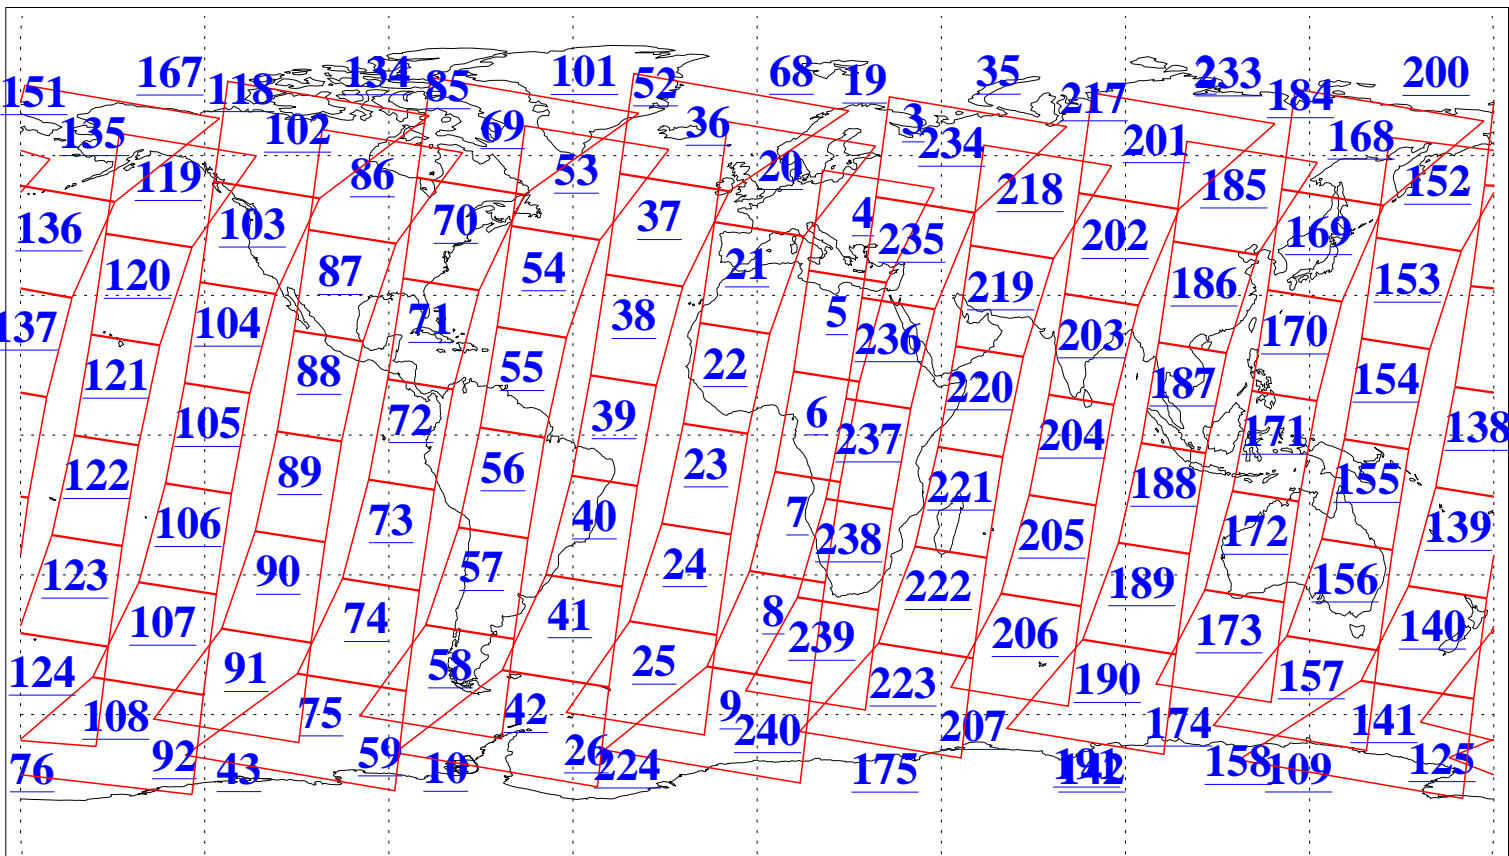

L1B Availability  
 AMSU Granules: 240  
 HSB Granules: 0  
 AIRS Granules: 240

27 Mar 2020  
 DoY 87  
 Aqua Day 6537  
 Granules: 1 to 120

Granules: 121 to 240

Legend: AMSU Available, *HSB Available*, *AIRS Available*

L1B Availability  
 AMSU Granules: 240  
 HSB Granules: 0  
 AIRS Granules: 240

27 Mar 2020  
 DoY 87  
 Aqua Day 6537

Ascending Granules

Descending Granules

Legend: AMSU Available, *HSB Available*, *AIRS Available*

L1B Availability  
 AMSU Granules: 240  
 HSB Granules: 0  
 AIRS Granules: 240

27 Mar 2020  
 DoY 87  
 Aqua Day 6537

Northern Hemisphere Granules

Southern Hemisphere Granules

Legend: AMSU Available, HSB Available, AIRS Available