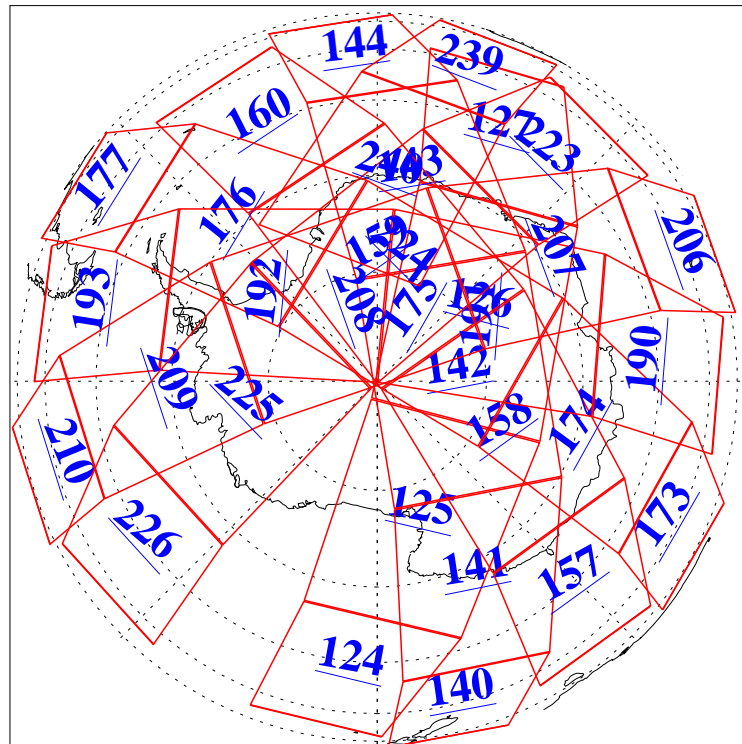

L1B Availability  
 AMSU Granules: 240  
 HSB Granules: 0  
 AIRS Granules: 240

27 Mar 2020  
 DoY 87  
 Aqua Day 6537  
 Granules: 1 to 120

Granules: 121 to 240

Legend: AMSU Available, *HSB Available*, *AIRS Available*

L1B Availability  
 AMSU Granules: 240  
 HSB Granules: 0  
 AIRS Granules: 240

27 Mar 2020  
 DoY 87  
 Aqua Day 6537

Ascending Granules

Descending Granules

Legend: AMSU Available, *HSB Available*, *AIRS Available*

L1B Availability  
 AMSU Granules: 240  
 HSB Granules: 0  
 AIRS Granules: 240

27 Mar 2020  
 DoY 87  
 Aqua Day 6537

Northern Hemisphere Granules

Southern Hemisphere Granules

Legend: AMSU Available, HSB Available, AIRS Available