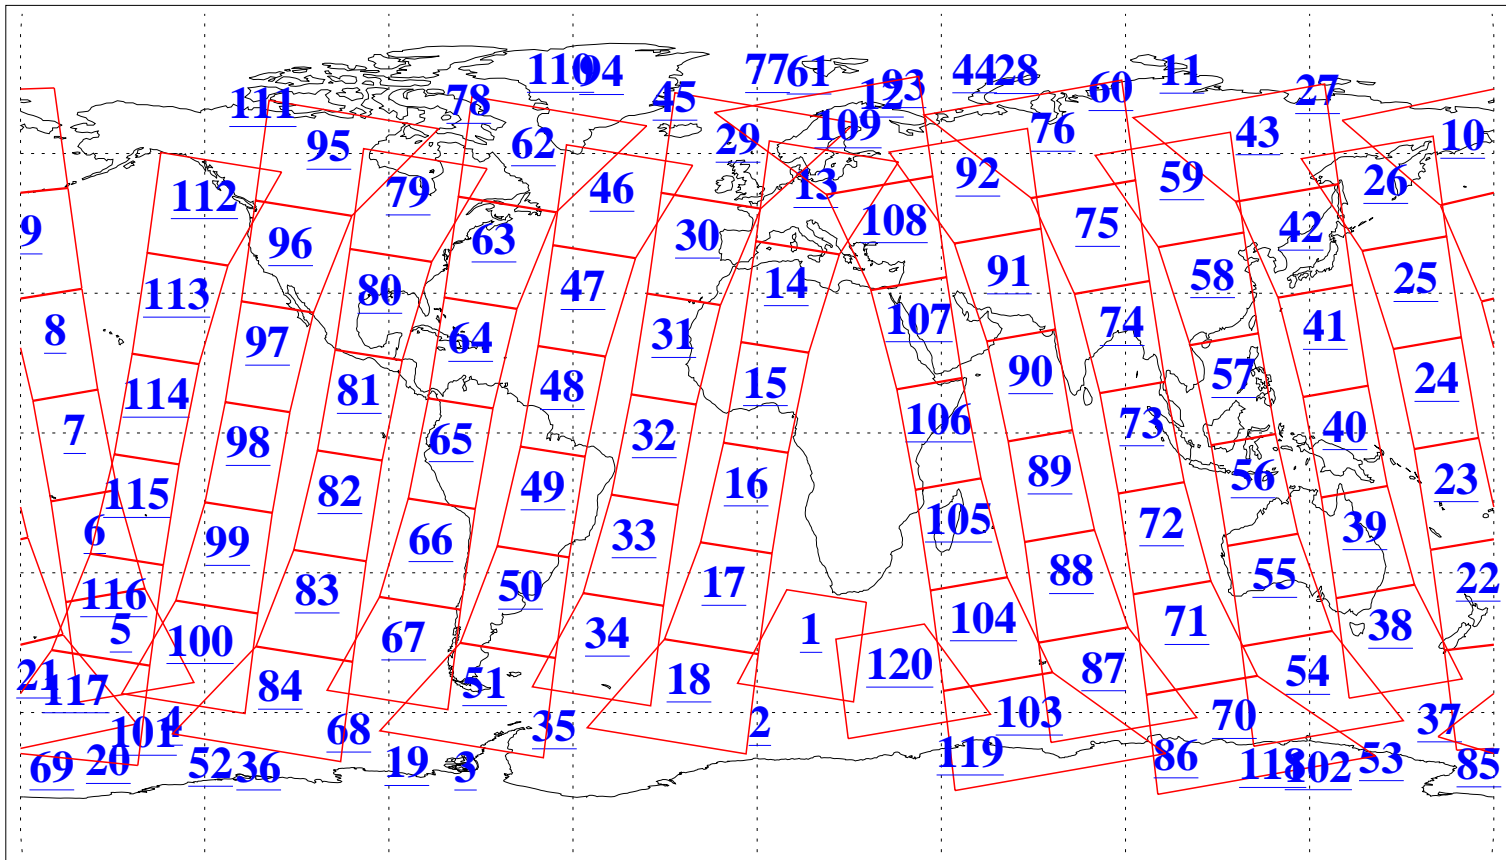

L1B Availability
 AMSU Granules: 240
 HSB Granules: 0
 AIRS Granules: 218

26 Mar 2020
 DoY 86
 Aqua Day 6536
 Granules: 1 to 120

Granules: 121 to 240

Legend: AMSU Available, HSB Available, AIRS Available

L1B Availability
 AMSU Granules: 240
 HSB Granules: 0
 AIRS Granules: 218

26 Mar 2020
 DoY 86
 Aqua Day 6536

Ascending Granules

Descending Granules

Legend: AMSU Available, HSB Available, AIRS Available

L1B Availability
 AMSU Granules: 240
 HSB Granules: 0
 AIRS Granules: 218

26 Mar 2020
 DoY 86
 Aqua Day 6536

Northern Hemisphere Granules

Southern Hemisphere Granules

Legend: AMSU Available, HSB Available, **AIRS Available**