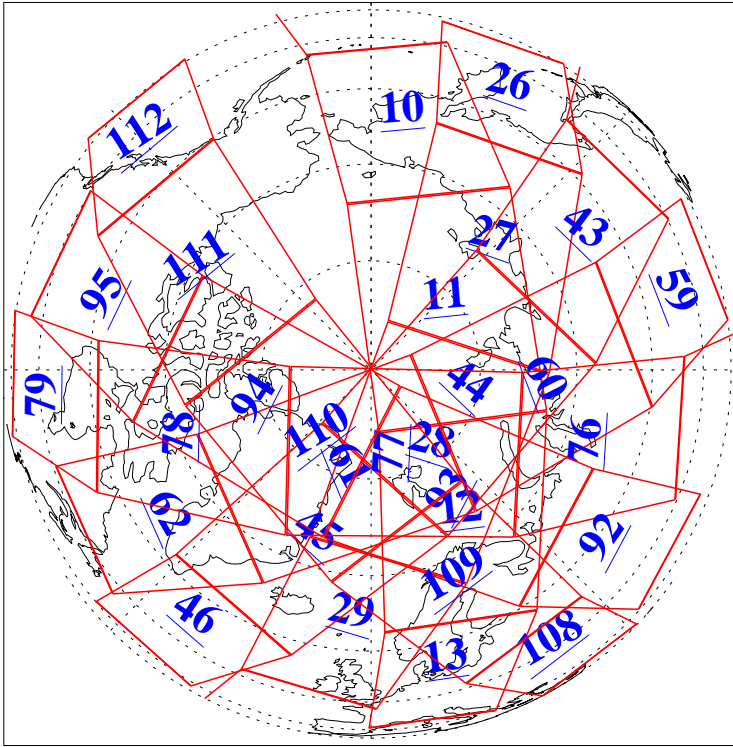

L1B Availability
 AMSU Granules: 240
 HSB Granules: 0
 AIRS Granules: 218

26 Mar 2020
 DoY 86
 Aqua Day 6536
 Granules: 1 to 120

Granules: 121 to 240

Legend: AMSU Available, HSB Available, AIRS Available

L1B Availability
 AMSU Granules: 240
 HSB Granules: 0
 AIRS Granules: 218

26 Mar 2020
 DoY 86
 Aqua Day 6536

Ascending Granules

Descending Granules

Legend: AMSU Available, HSB Available, AIRS Available

L1B Availability
 AMSU Granules: 240
 HSB Granules: 0
 AIRS Granules: 218

26 Mar 2020
 DoY 86
 Aqua Day 6536

Northern Hemisphere Granules

Southern Hemisphere Granules

Legend: AMSU Available, HSB Available, **AIRS Available**