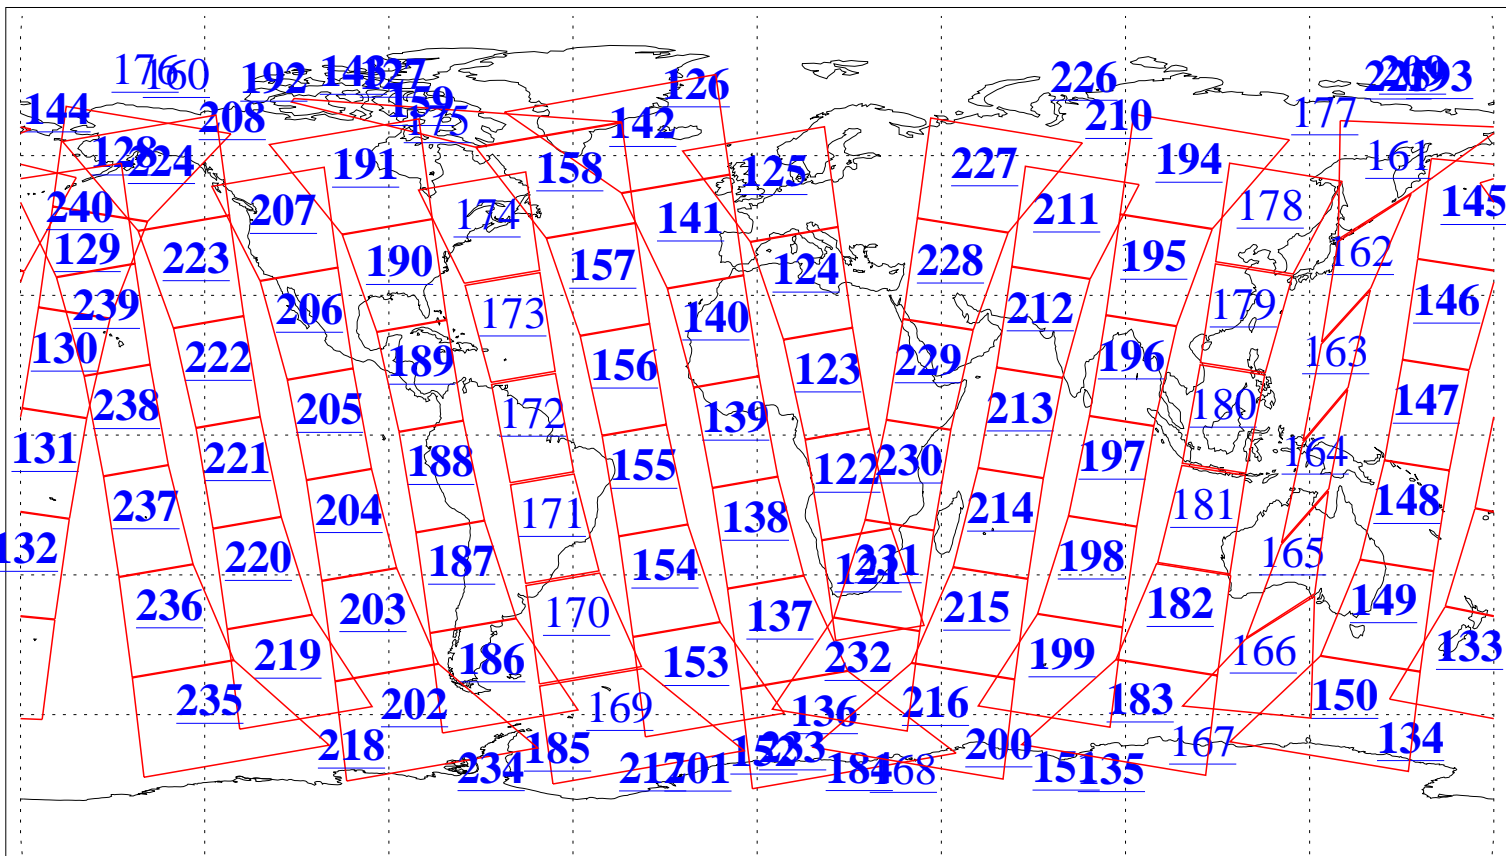

L1B Availability
 AMSU Granules: 240
 HSB Granules: 0
 AIRS Granules: 218

26 Mar 2020
 DoY 86
 Aqua Day 6536
 Granules: 1 to 120

Granules: 121 to 240

Legend: AMSU Available, HSB Available, AIRS Available

L1B Availability
 AMSU Granules: 240
 HSB Granules: 0
 AIRS Granules: 218

26 Mar 2020
 DoY 86
 Aqua Day 6536

Ascending Granules

Descending Granules

Legend: AMSU Available, HSB Available, AIRS Available

L1B Availability
 AMSU Granules: 240
 HSB Granules: 0
 AIRS Granules: 218

26 Mar 2020
 DoY 86
 Aqua Day 6536

Northern Hemisphere Granules

Southern Hemisphere Granules

Legend: AMSU Available, HSB Available, **AIRS Available**