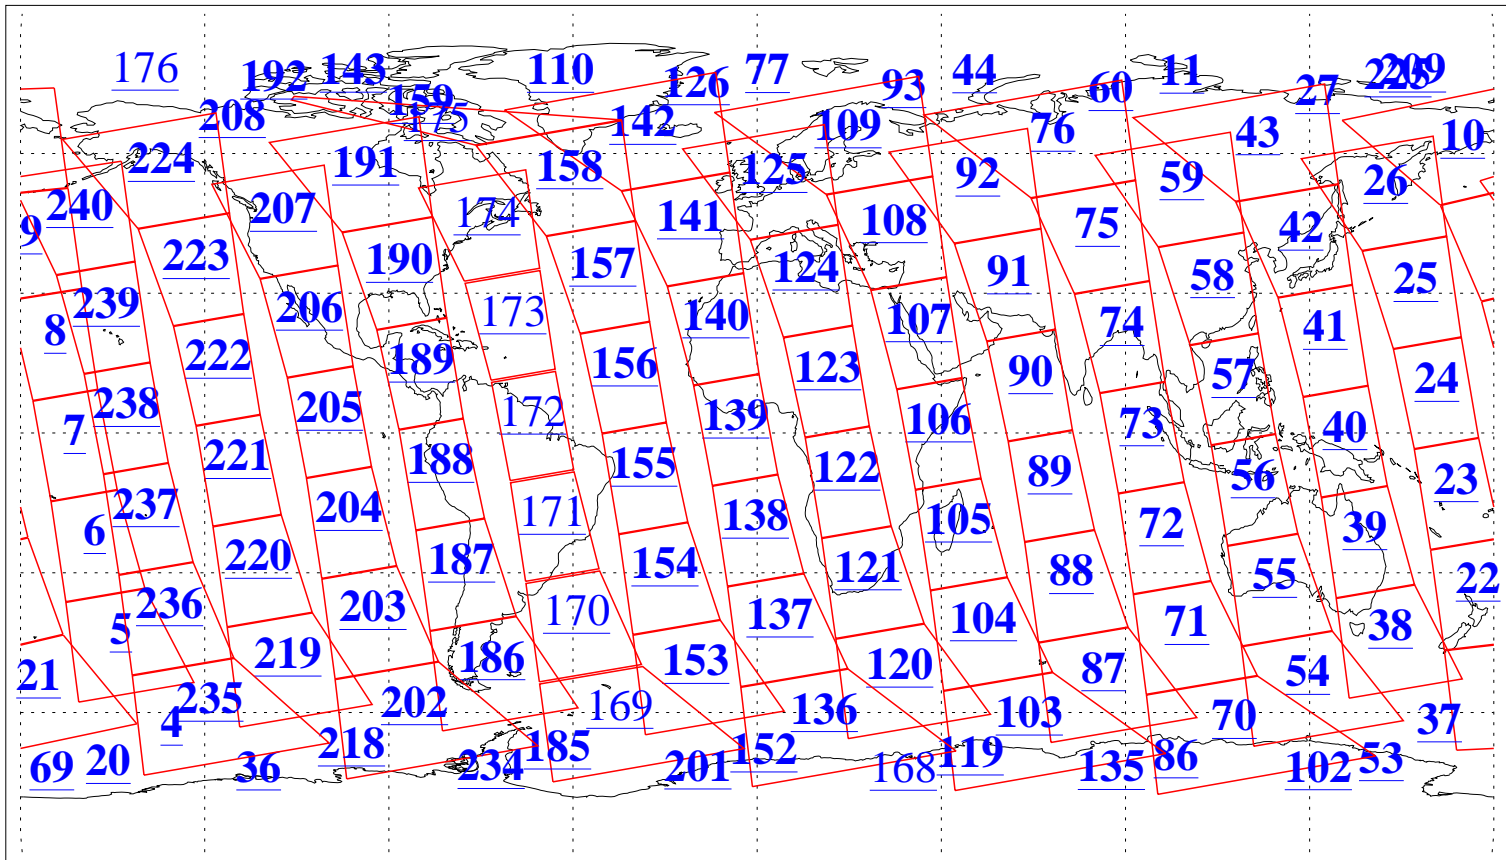

L1B Availability
 AMSU Granules: 240
 HSB Granules: 0
 AIRS Granules: 218

26 Mar 2020
 DoY 86
 Aqua Day 6536
 Granules: 1 to 120

Granules: 121 to 240

Legend: AMSU Available, HSB Available, AIRS Available

L1B Availability
 AMSU Granules: 240
 HSB Granules: 0
 AIRS Granules: 218

26 Mar 2020
 DoY 86
 Aqua Day 6536

Ascending Granules

Descending Granules

Legend: AMSU Available, HSB Available, AIRS Available

L1B Availability
 AMSU Granules: 240
 HSB Granules: 0
 AIRS Granules: 218

26 Mar 2020
 DoY 86
 Aqua Day 6536

Northern Hemisphere Granules

Southern Hemisphere Granules

Legend: AMSU Available, HSB Available, **AIRS Available**