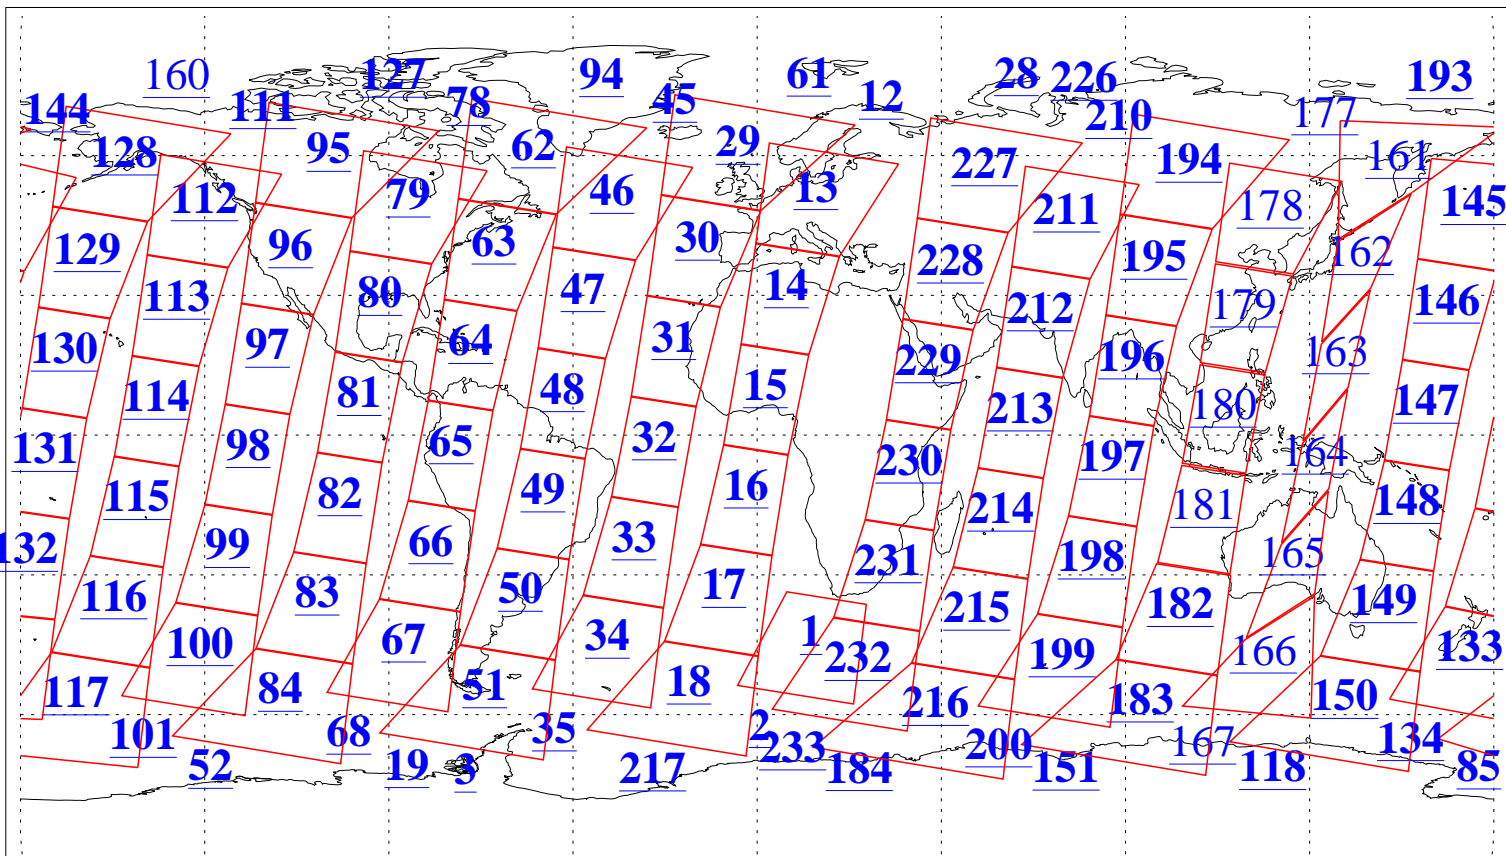

L1B Availability
 AMSU Granules: 240
 HSB Granules: 0
 AIRS Granules: 218

26 Mar 2020
 DoY 86
 Aqua Day 6536
 Granules: 1 to 120

Granules: 121 to 240

Legend: AMSU Available, HSB Available, AIRS Available

L1B Availability
 AMSU Granules: 240
 HSB Granules: 0
 AIRS Granules: 218

26 Mar 2020
 DoY 86
 Aqua Day 6536

Ascending Granules

Descending Granules

Legend: AMSU Available, HSB Available, AIRS Available

L1B Availability
 AMSU Granules: 240
 HSB Granules: 0
 AIRS Granules: 218

26 Mar 2020
 DoY 86
 Aqua Day 6536

Northern Hemisphere Granules

Southern Hemisphere Granules

Legend: AMSU Available, HSB Available, **AIRS Available**