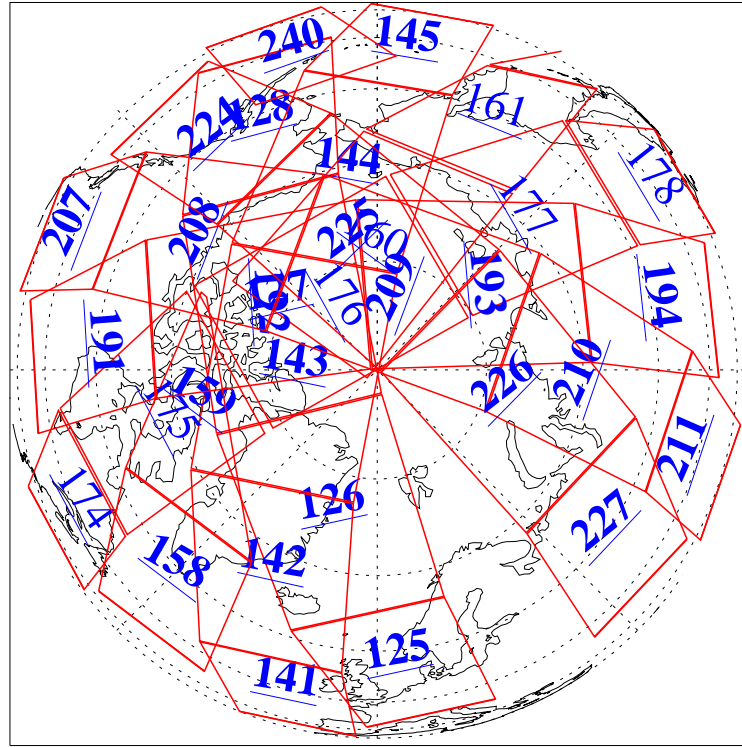

L1B Availability
AMSU Granules: 240
HSB Granules: 0
AIRS Granules: 218

26 Mar 2020
DoY 86
Aqua Day 6536

Northern Hemisphere Granules

Southern Hemisphere Granules