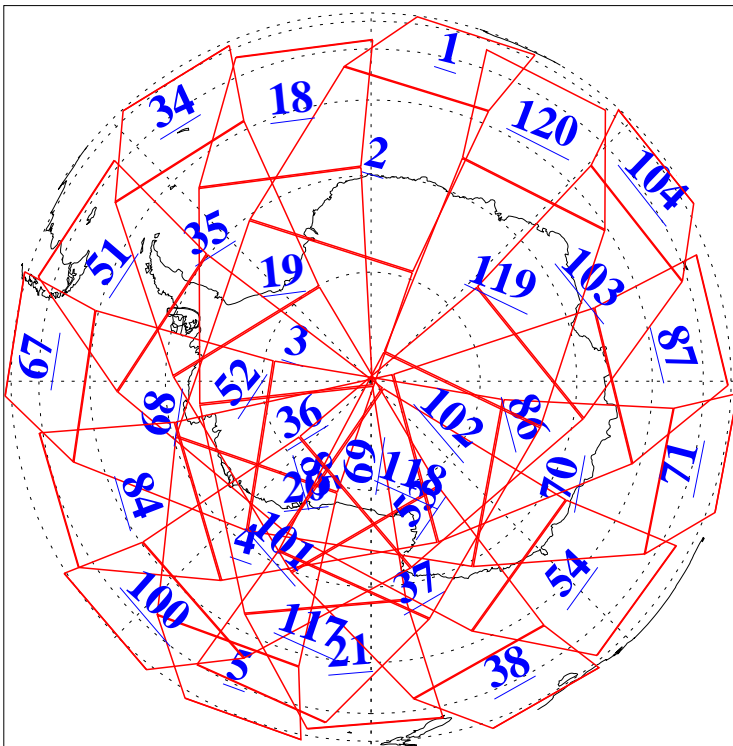

L1B Availability
 AMSU Granules: 240
 HSB Granules: 0
 AIRS Granules: 218

26 Mar 2020
 DoY 86
 Aqua Day 6536
 Granules: 1 to 120

Granules: 121 to 240

Legend: AMSU Available, HSB Available, AIRS Available

L1B Availability
 AMSU Granules: 240
 HSB Granules: 0
 AIRS Granules: 218

26 Mar 2020
 DoY 86
 Aqua Day 6536

Ascending Granules

Descending Granules

Legend: AMSU Available, HSB Available, AIRS Available

L1B Availability
 AMSU Granules: 240
 HSB Granules: 0
 AIRS Granules: 218

26 Mar 2020
 DoY 86
 Aqua Day 6536

Northern Hemisphere Granules

Southern Hemisphere Granules

Legend: AMSU Available, HSB Available, **AIRS Available**