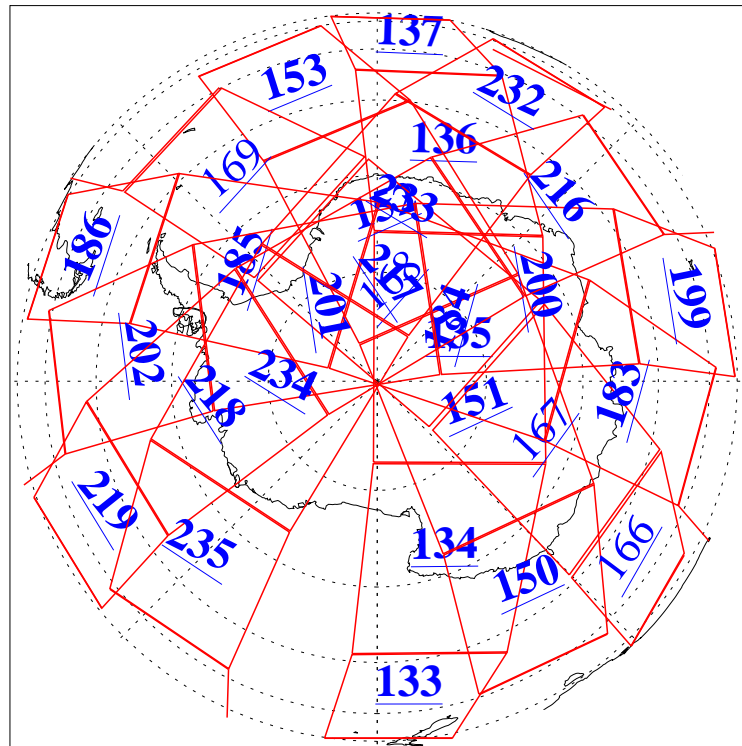

L1B Availability
 AMSU Granules: 240
 HSB Granules: 0
 AIRS Granules: 218

26 Mar 2020
 DoY 86
 Aqua Day 6536

Ascending Granules

Descending Granules

Legend: AMSU Available, HSB Available, AIRS Available

L1B Availability
 AMSU Granules: 240
 HSB Granules: 0
 AIRS Granules: 218

26 Mar 2020
 DoY 86
 Aqua Day 6536

Northern Hemisphere Granules

Southern Hemisphere Granules

Legend: AMSU Available, HSB Available, **AIRS Available**