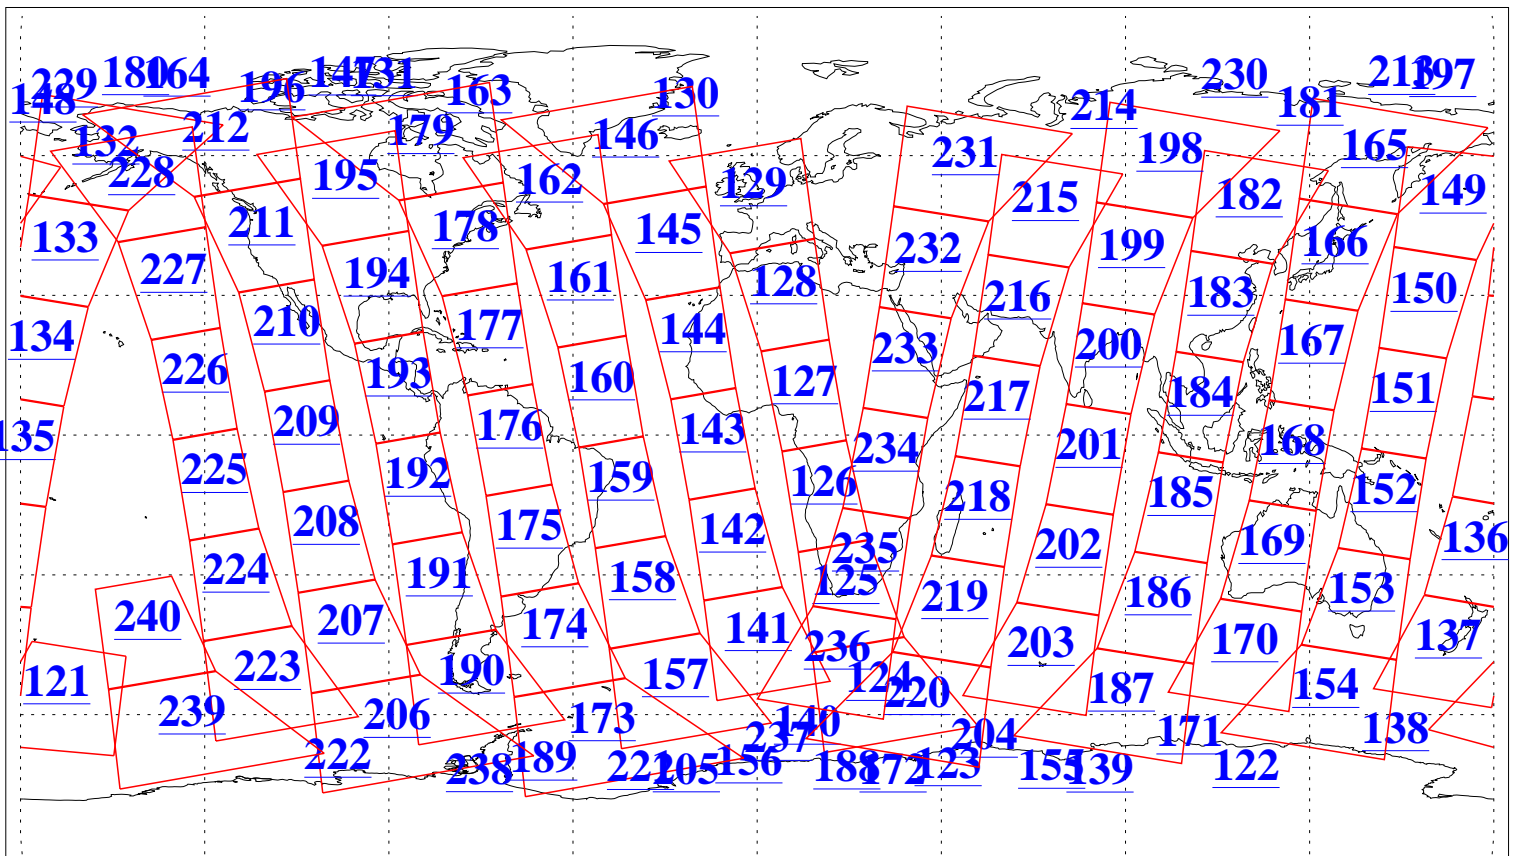

L1B Availability  
AMSU Granules: 240  
HSB Granules: 0  
AIRS Granules: 240

22 Mar 2020  
DoY 82  
Aqua Day 6532  
Granules: 1 to 120

Granules: 121 to 240

Legend: AMSU Available, HSB Available, AIRS Available

L1B Availability  
AMSU Granules: 240  
HSB Granules: 0  
AIRS Granules: 240

22 Mar 2020  
DoY 82  
Aqua Day 6532

Ascending Granules

Descending Granules

Legend: AMSU Available, *HSB Available*, AIRS Available

L1B Availability  
 AMSU Granules: 240  
 HSB Granules: 0  
 AIRS Granules: 240

22 Mar 2020  
 DoY 82  
 Aqua Day 6532

Northern Hemisphere Granules

Southern Hemisphere Granules

Legend: AMSU Available, HSB Available, **AIRS Available**