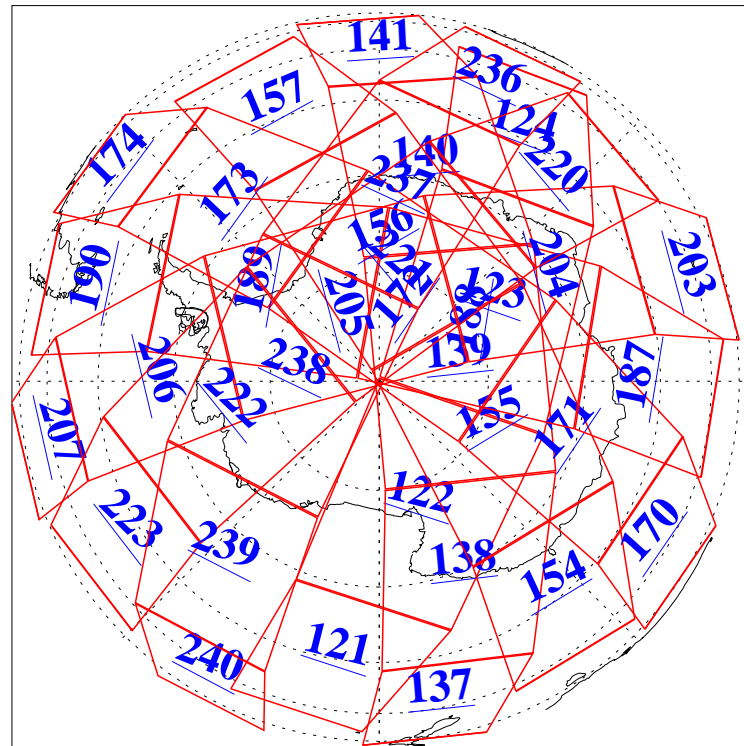

L1B Availability  
AMSU Granules: 240  
HSB Granules: 0  
AIRS Granules: 240

22 Mar 2020  
DoY 82  
Aqua Day 6532  
Granules: 1 to 120

Granules: 121 to 240

Legend: AMSU Available, HSB Available, AIRS Available

L1B Availability  
AMSU Granules: 240  
HSB Granules: 0  
AIRS Granules: 240

22 Mar 2020  
DoY 82  
Aqua Day 6532

Ascending Granules

Descending Granules

Legend: AMSU Available, *HSB Available*, AIRS Available

L1B Availability  
 AMSU Granules: 240  
 HSB Granules: 0  
 AIRS Granules: 240

22 Mar 2020  
 DoY 82  
 Aqua Day 6532

Northern Hemisphere Granules

Southern Hemisphere Granules

Legend: AMSU Available, HSB Available, **AIRS Available**