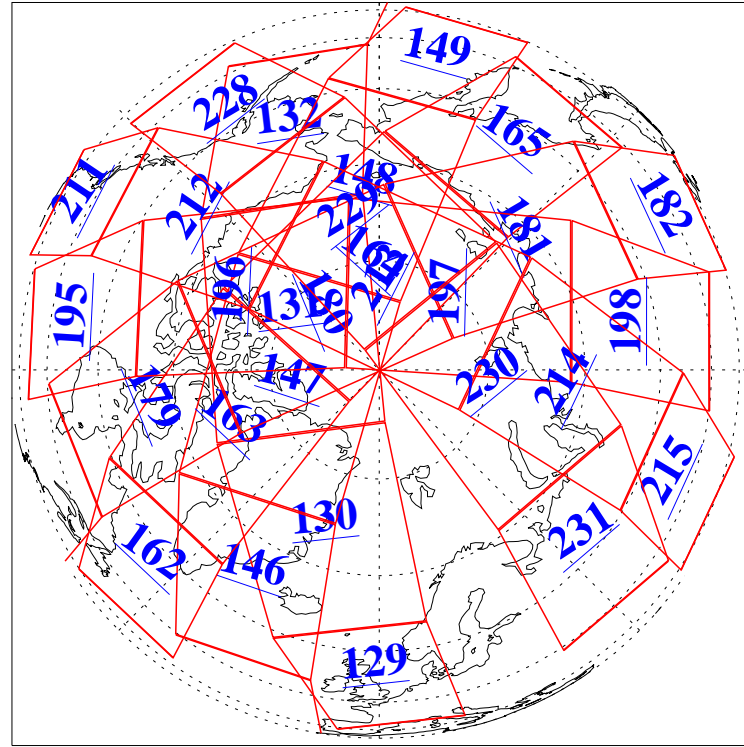

L1B Availability  
AMSU Granules: 240  
HSB Granules: 0  
AIRS Granules: 240

22 Mar 2020  
DoY 82  
Aqua Day 6532

Ascending Granules

Descending Granules

Legend: AMSU Available, *HSB Available*, AIRS Available

L1B Availability  
 AMSU Granules: 240  
 HSB Granules: 0  
 AIRS Granules: 240

22 Mar 2020  
 DoY 82  
 Aqua Day 6532

Northern Hemisphere Granules

Southern Hemisphere Granules

Legend: AMSU Available, HSB Available, **AIRS Available**