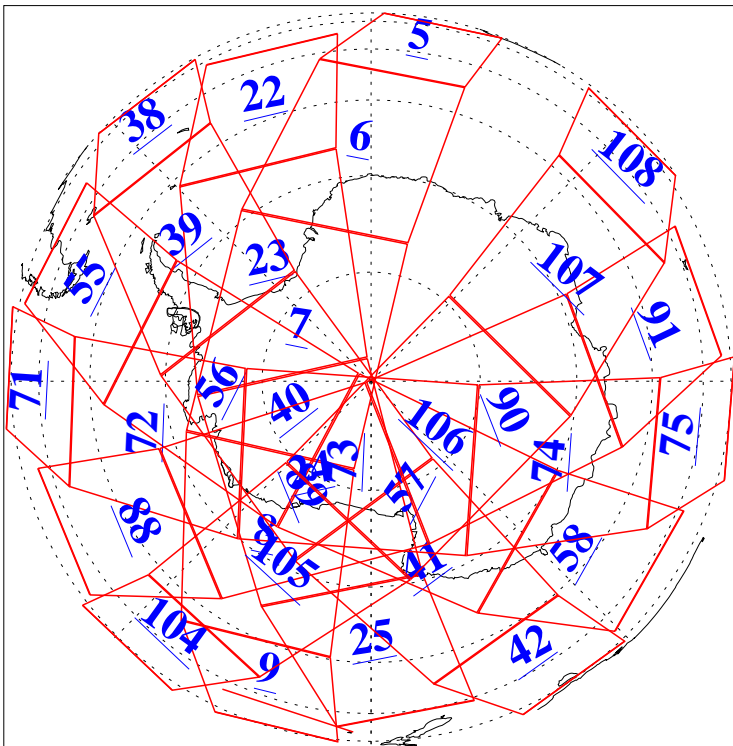

L1B Availability  
AMSU Granules: 240  
HSB Granules: 0  
AIRS Granules: 240

22 Mar 2020  
DoY 82  
Aqua Day 6532  
Granules: 1 to 120

Granules: 121 to 240

Legend: AMSU Available, HSB Available, AIRS Available

L1B Availability  
AMSU Granules: 240  
HSB Granules: 0  
AIRS Granules: 240

22 Mar 2020  
DoY 82  
Aqua Day 6532

Ascending Granules

Descending Granules

Legend: AMSU Available, *HSB Available*, AIRS Available

L1B Availability  
 AMSU Granules: 240  
 HSB Granules: 0  
 AIRS Granules: 240

22 Mar 2020  
 DoY 82  
 Aqua Day 6532

Northern Hemisphere Granules

Southern Hemisphere Granules

Legend: AMSU Available, HSB Available, **AIRS Available**