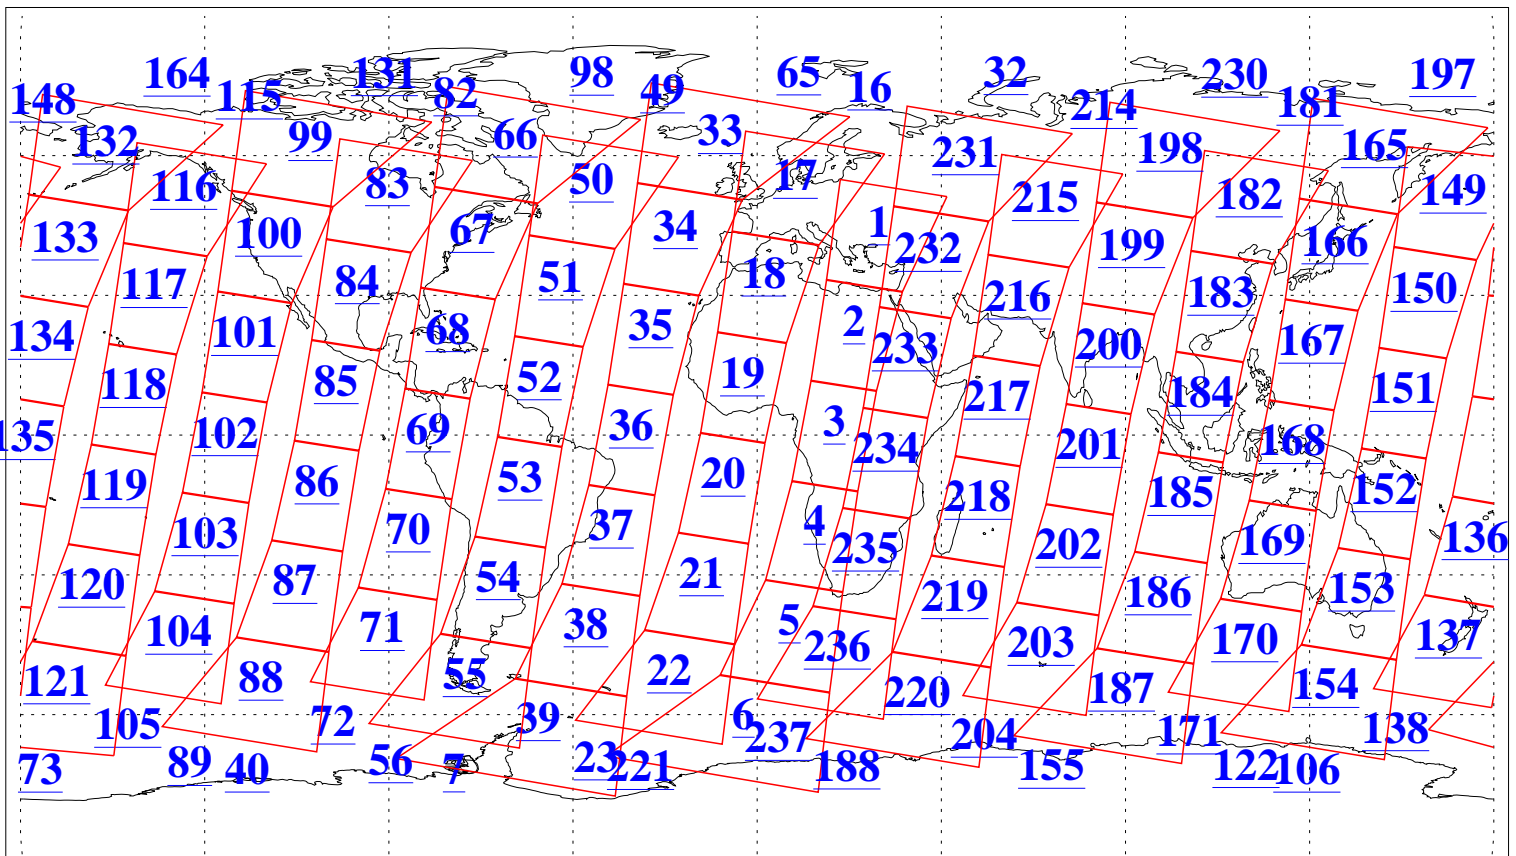

L1B Availability  
AMSU Granules: 240  
HSB Granules: 0  
AIRS Granules: 240

22 Mar 2020  
DoY 82  
Aqua Day 6532  
Granules: 1 to 120

Granules: 121 to 240

Legend: AMSU Available, HSB Available, AIRS Available

L1B Availability  
AMSU Granules: 240  
HSB Granules: 0  
AIRS Granules: 240

22 Mar 2020  
DoY 82  
Aqua Day 6532

Ascending Granules

Descending Granules

Legend: AMSU Available, *HSB Available*, AIRS Available

L1B Availability  
 AMSU Granules: 240  
 HSB Granules: 0  
 AIRS Granules: 240

22 Mar 2020  
 DoY 82  
 Aqua Day 6532

Northern Hemisphere Granules

Southern Hemisphere Granules

Legend: AMSU Available, HSB Available, **AIRS Available**