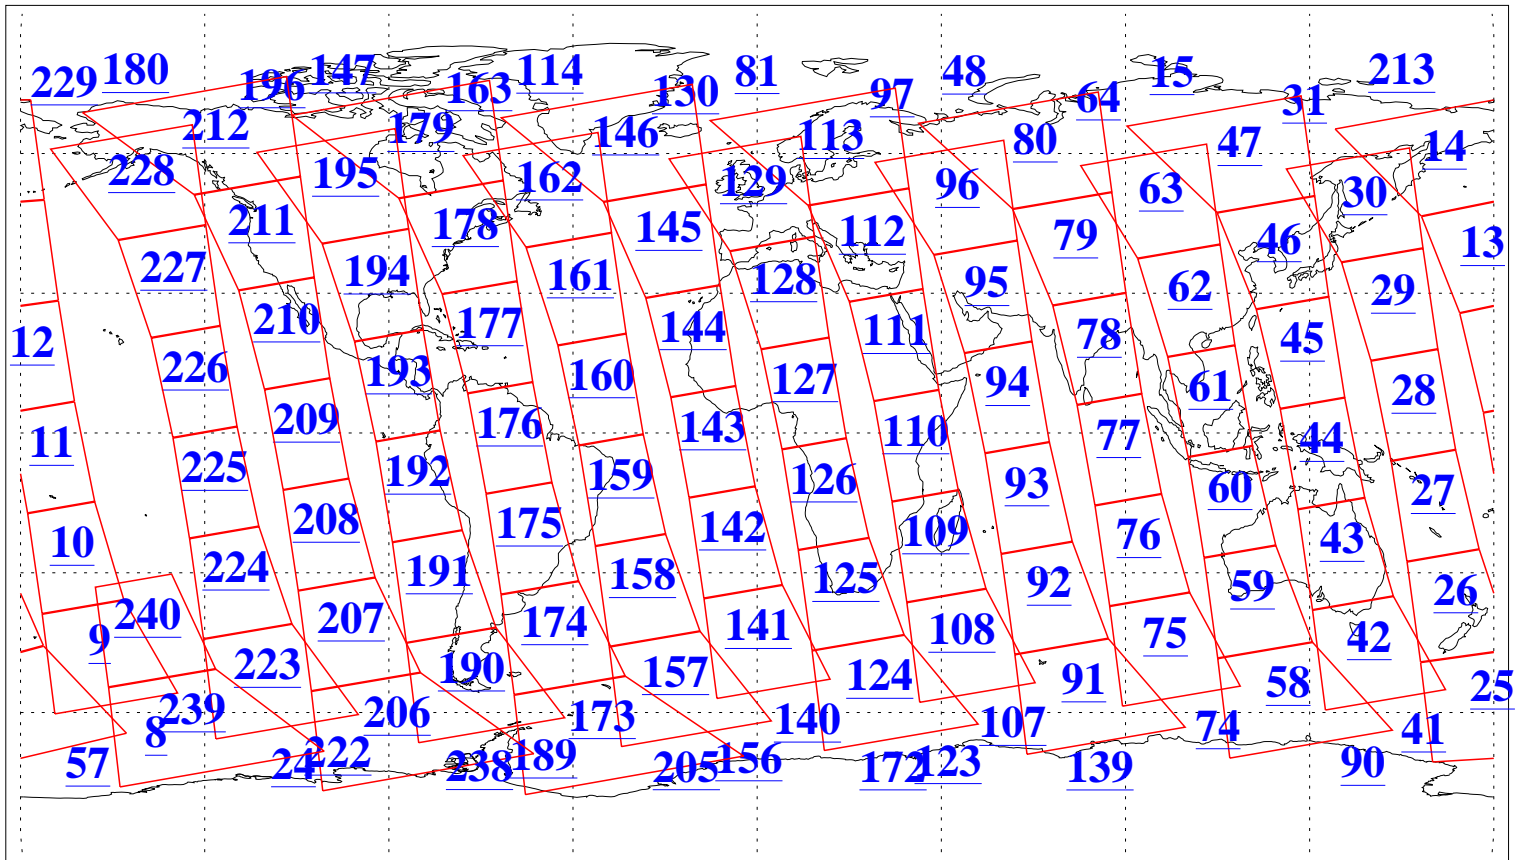

L1B Availability  
AMSU Granules: 240  
HSB Granules: 0  
AIRS Granules: 240

22 Mar 2020  
DoY 82  
Aqua Day 6532  
Granules: 1 to 120

Granules: 121 to 240

Legend: AMSU Available, HSB Available, AIRS Available

L1B Availability  
AMSU Granules: 240  
HSB Granules: 0  
AIRS Granules: 240

22 Mar 2020  
DoY 82  
Aqua Day 6532

Ascending Granules

Descending Granules

Legend: AMSU Available, *HSB Available*, AIRS Available

L1B Availability  
 AMSU Granules: 240  
 HSB Granules: 0  
 AIRS Granules: 240

22 Mar 2020  
 DoY 82  
 Aqua Day 6532

Northern Hemisphere Granules

Southern Hemisphere Granules

Legend: AMSU Available, HSB Available, **AIRS Available**