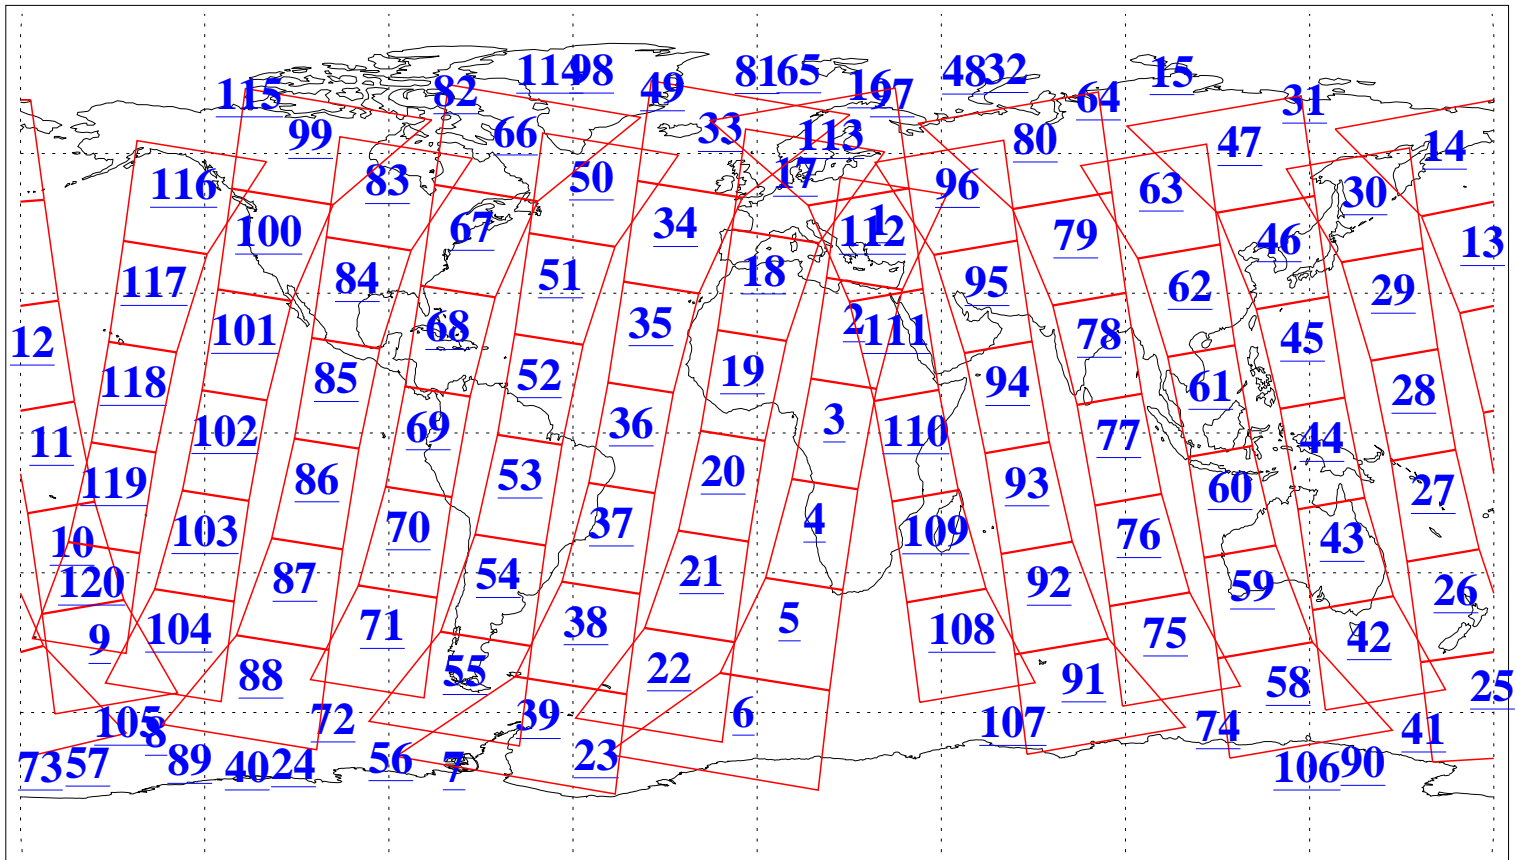

L1B Availability  
AMSU Granules: 240  
HSB Granules: 0  
AIRS Granules: 240

22 Mar 2020  
DoY 82  
Aqua Day 6532  
Granules: 1 to 120

Granules: 121 to 240

Legend: AMSU Available, HSB Available, AIRS Available

L1B Availability  
AMSU Granules: 240  
HSB Granules: 0  
AIRS Granules: 240

22 Mar 2020  
DoY 82  
Aqua Day 6532

Ascending Granules

Descending Granules

Legend: AMSU Available, *HSB Available*, AIRS Available

L1B Availability  
 AMSU Granules: 240  
 HSB Granules: 0  
 AIRS Granules: 240

22 Mar 2020  
 DoY 82  
 Aqua Day 6532

Northern Hemisphere Granules

Southern Hemisphere Granules

Legend: AMSU Available, HSB Available, **AIRS Available**