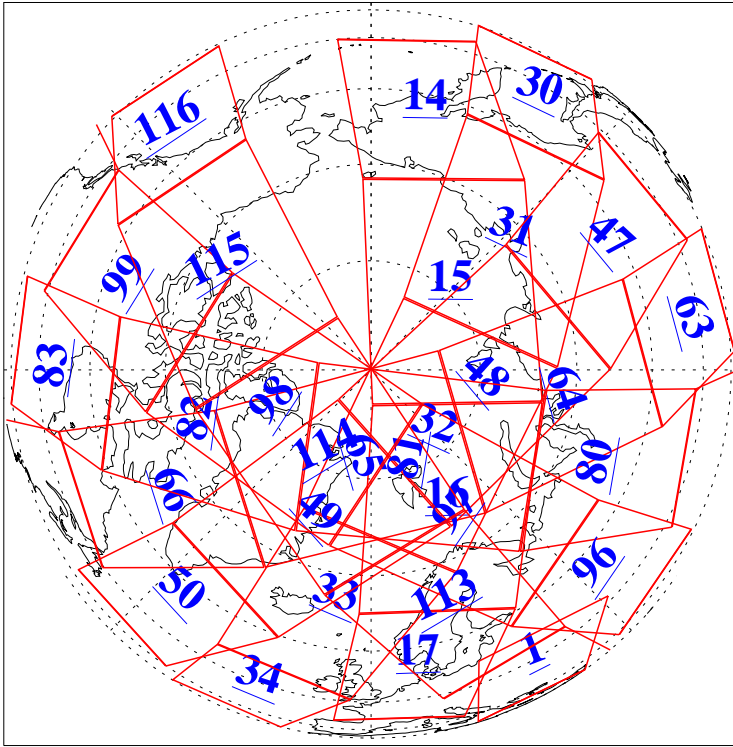

L1B Availability  
AMSU Granules: 240  
HSB Granules: 0  
AIRS Granules: 240

22 Mar 2020  
DoY 82  
Aqua Day 6532  
Granules: 1 to 120

Granules: 121 to 240

Legend: AMSU Available, HSB Available, AIRS Available

L1B Availability  
AMSU Granules: 240  
HSB Granules: 0  
AIRS Granules: 240

22 Mar 2020  
DoY 82  
Aqua Day 6532

Ascending Granules

Descending Granules

Legend: AMSU Available, *HSB Available*, AIRS Available

L1B Availability  
 AMSU Granules: 240  
 HSB Granules: 0  
 AIRS Granules: 240

22 Mar 2020  
 DoY 82  
 Aqua Day 6532

Northern Hemisphere Granules

Southern Hemisphere Granules

Legend: AMSU Available, HSB Available, **AIRS Available**