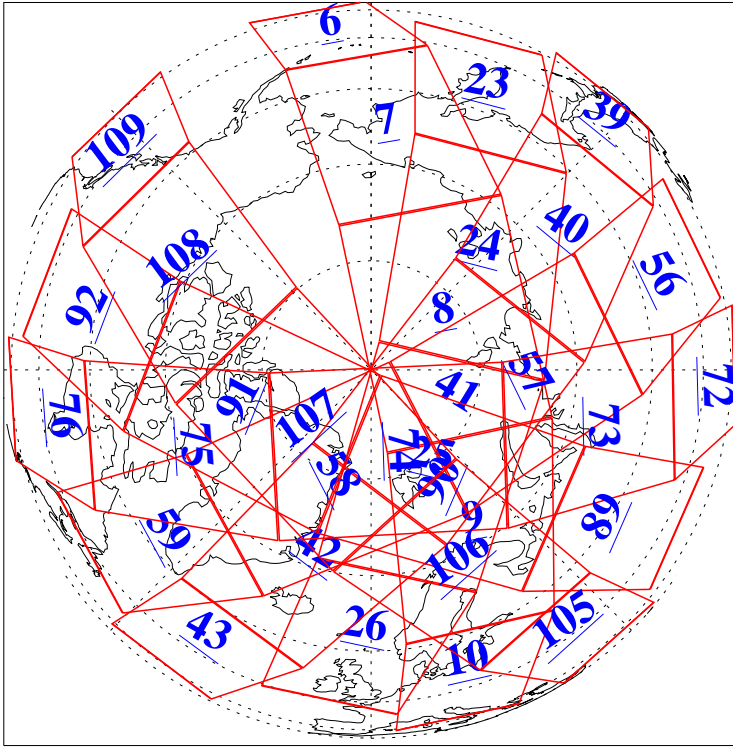

L1B Availability
AMSU Granules: 239
HSB Granules: 0
AIRS Granules: 240

21 Mar 2020
DoY 81
Aqua Day 6531
Granules: 1 to 120

Granules: 121 to 240

Legend: AMSU Available, *HSB Available*, *AIRS Available*

L1B Availability
AMSU Granules: 239
HSB Granules: 0
AIRS Granules: 240

21 Mar 2020
DoY 81
Aqua Day 6531
Ascending Granules

Descending Granules

Legend: AMSU Available, *HSB Available*, *AIRS Available*

L1B Availability
 AMSU Granules: 239
 HSB Granules: 0
 AIRS Granules: 240

21 Mar 2020
 DoY 81
 Aqua Day 6531

Northern Hemisphere Granules

Southern Hemisphere Granules

Legend: AMSU Available, HSB Available, **AIRS Available**