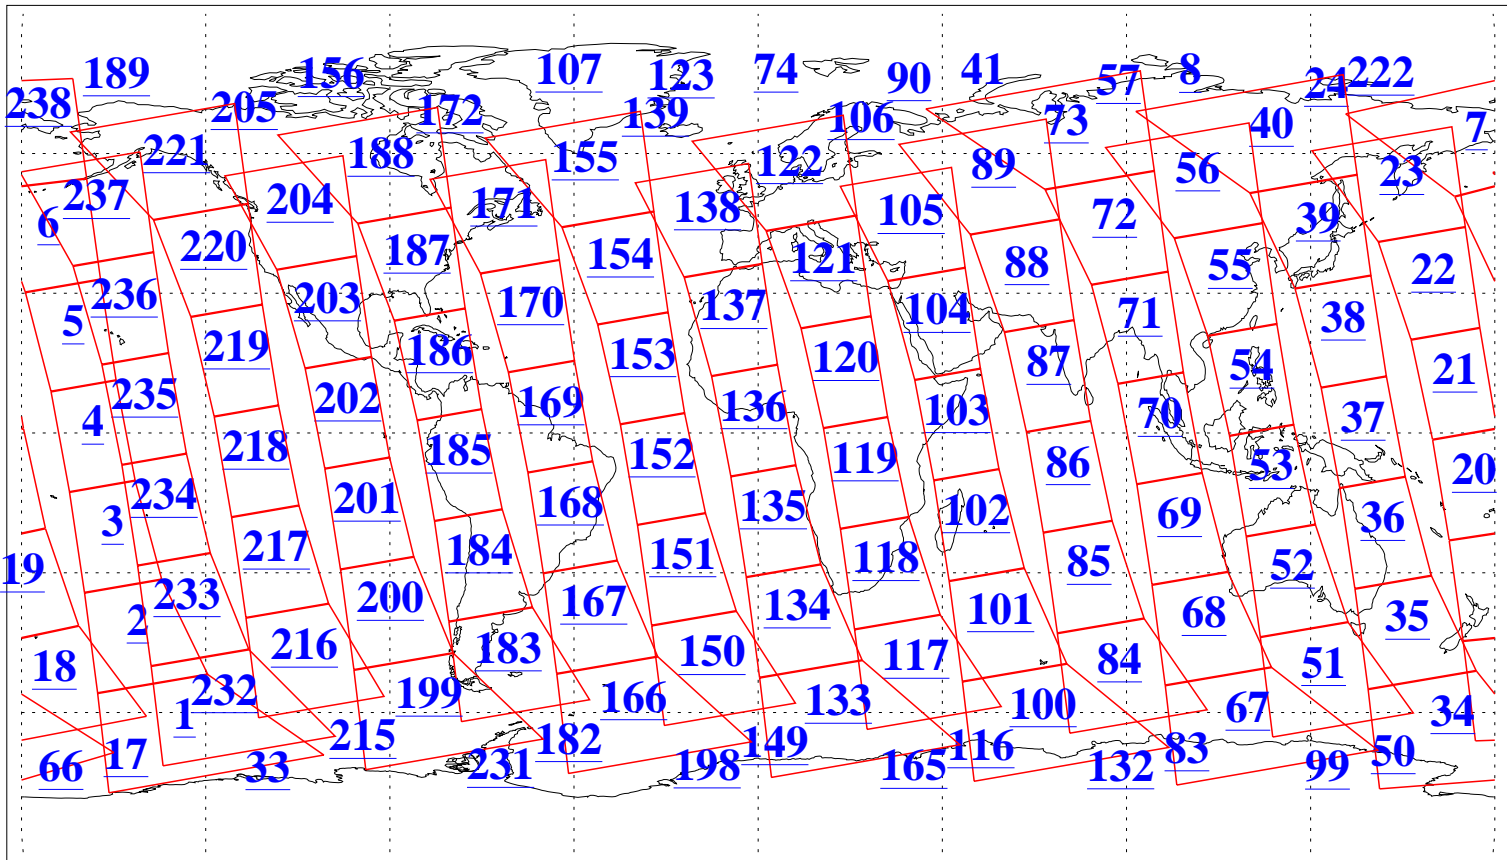

L1B Availability
AMSU Granules: 239
HSB Granules: 0
AIRS Granules: 240

21 Mar 2020
DoY 81
Aqua Day 6531
Granules: 1 to 120

Granules: 121 to 240

Legend: AMSU Available, *HSB Available*, *AIRS Available*

L1B Availability
AMSU Granules: 239
HSB Granules: 0
AIRS Granules: 240

21 Mar 2020
DoY 81
Aqua Day 6531
Ascending Granules

Descending Granules

Legend: AMSU Available, *HSB Available*, *AIRS Available*

L1B Availability
 AMSU Granules: 239
 HSB Granules: 0
 AIRS Granules: 240

21 Mar 2020
 DoY 81
 Aqua Day 6531

Northern Hemisphere Granules

Southern Hemisphere Granules

Legend: AMSU Available, HSB Available, **AIRS Available**