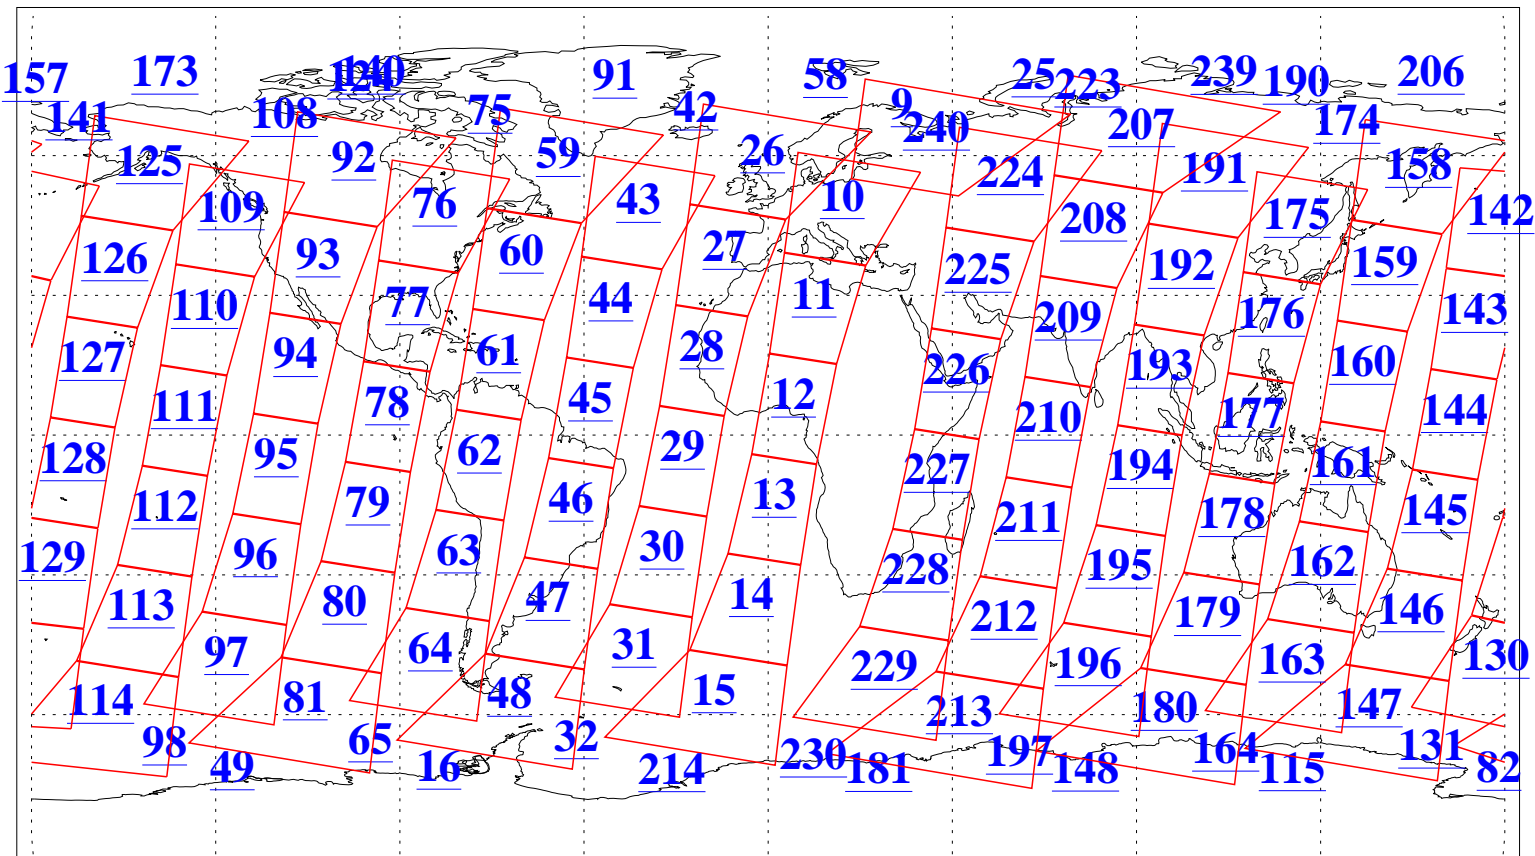

L1B Availability
AMSU Granules: 239
HSB Granules: 0
AIRS Granules: 240

21 Mar 2020
DoY 81
Aqua Day 6531
Granules: 1 to 120

Granules: 121 to 240

Legend: AMSU Available, *HSB Available*, *AIRS Available*

L1B Availability
AMSU Granules: 239
HSB Granules: 0
AIRS Granules: 240

21 Mar 2020
DoY 81
Aqua Day 6531
Ascending Granules

Descending Granules

Legend: AMSU Available, *HSB Available*, *AIRS Available*

L1B Availability
 AMSU Granules: 239
 HSB Granules: 0
 AIRS Granules: 240

21 Mar 2020
 DoY 81
 Aqua Day 6531

Northern Hemisphere Granules

Southern Hemisphere Granules

Legend: AMSU Available, HSB Available, **AIRS Available**