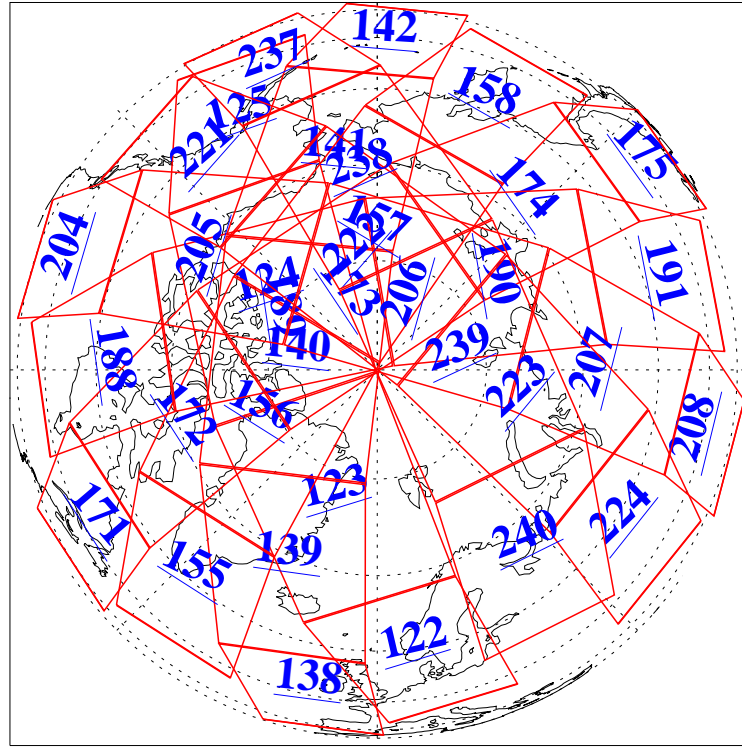

21 Mar 2020
DoY 81
Aqua Day 6531
Ascending Granules

Descending Granules

Legend: AMSU Available, *HSB Available*, *AIRS Available*

L1B Availability
 AMSU Granules: 239
 HSB Granules: 0
 AIRS Granules: 240

21 Mar 2020
 DoY 81
 Aqua Day 6531

Northern Hemisphere Granules

Southern Hemisphere Granules

Legend: AMSU Available, HSB Available, **AIRS Available**