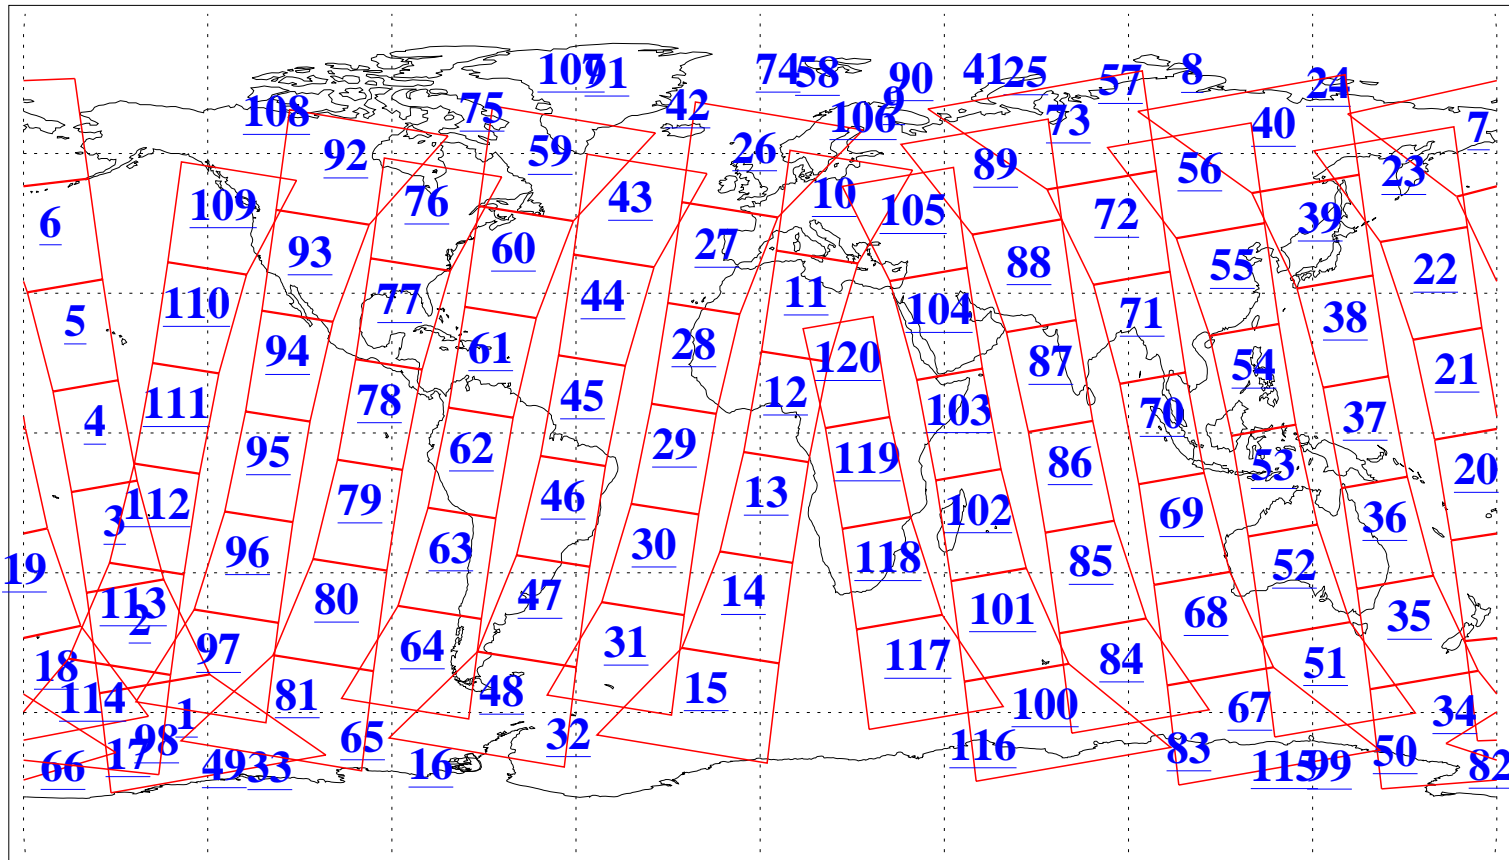

L1B Availability
AMSU Granules: 239
HSB Granules: 0
AIRS Granules: 240

21 Mar 2020
DoY 81
Aqua Day 6531
Granules: 1 to 120

Granules: 121 to 240

Legend: AMSU Available, *HSB Available*, *AIRS Available*

L1B Availability
AMSU Granules: 239
HSB Granules: 0
AIRS Granules: 240

21 Mar 2020
DoY 81
Aqua Day 6531
Ascending Granules

Descending Granules

Legend: AMSU Available, *HSB Available*, *AIRS Available*

L1B Availability
 AMSU Granules: 239
 HSB Granules: 0
 AIRS Granules: 240

21 Mar 2020
 DoY 81
 Aqua Day 6531

Northern Hemisphere Granules

Southern Hemisphere Granules

Legend: AMSU Available, HSB Available, **AIRS Available**