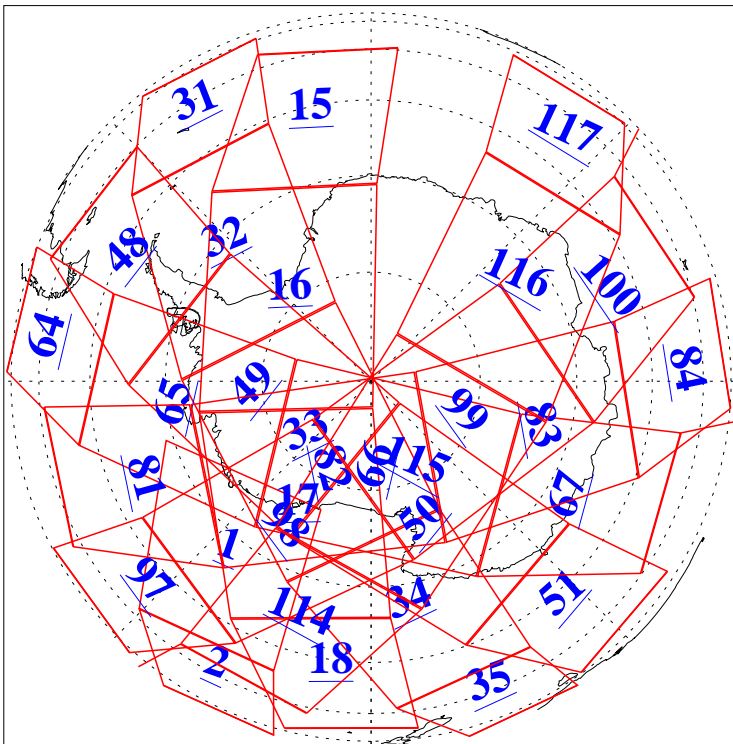

L1B Availability
AMSU Granules: 239
HSB Granules: 0
AIRS Granules: 240

21 Mar 2020
DoY 81
Aqua Day 6531
Granules: 1 to 120

Granules: 121 to 240

Legend: AMSU Available, *HSB Available*, *AIRS Available*

L1B Availability
AMSU Granules: 239
HSB Granules: 0
AIRS Granules: 240

21 Mar 2020
DoY 81
Aqua Day 6531
Ascending Granules

Descending Granules

Legend: AMSU Available, *HSB Available*, *AIRS Available*

L1B Availability
 AMSU Granules: 239
 HSB Granules: 0
 AIRS Granules: 240

21 Mar 2020
 DoY 81
 Aqua Day 6531

Northern Hemisphere Granules

Southern Hemisphere Granules

Legend: AMSU Available, HSB Available, **AIRS Available**