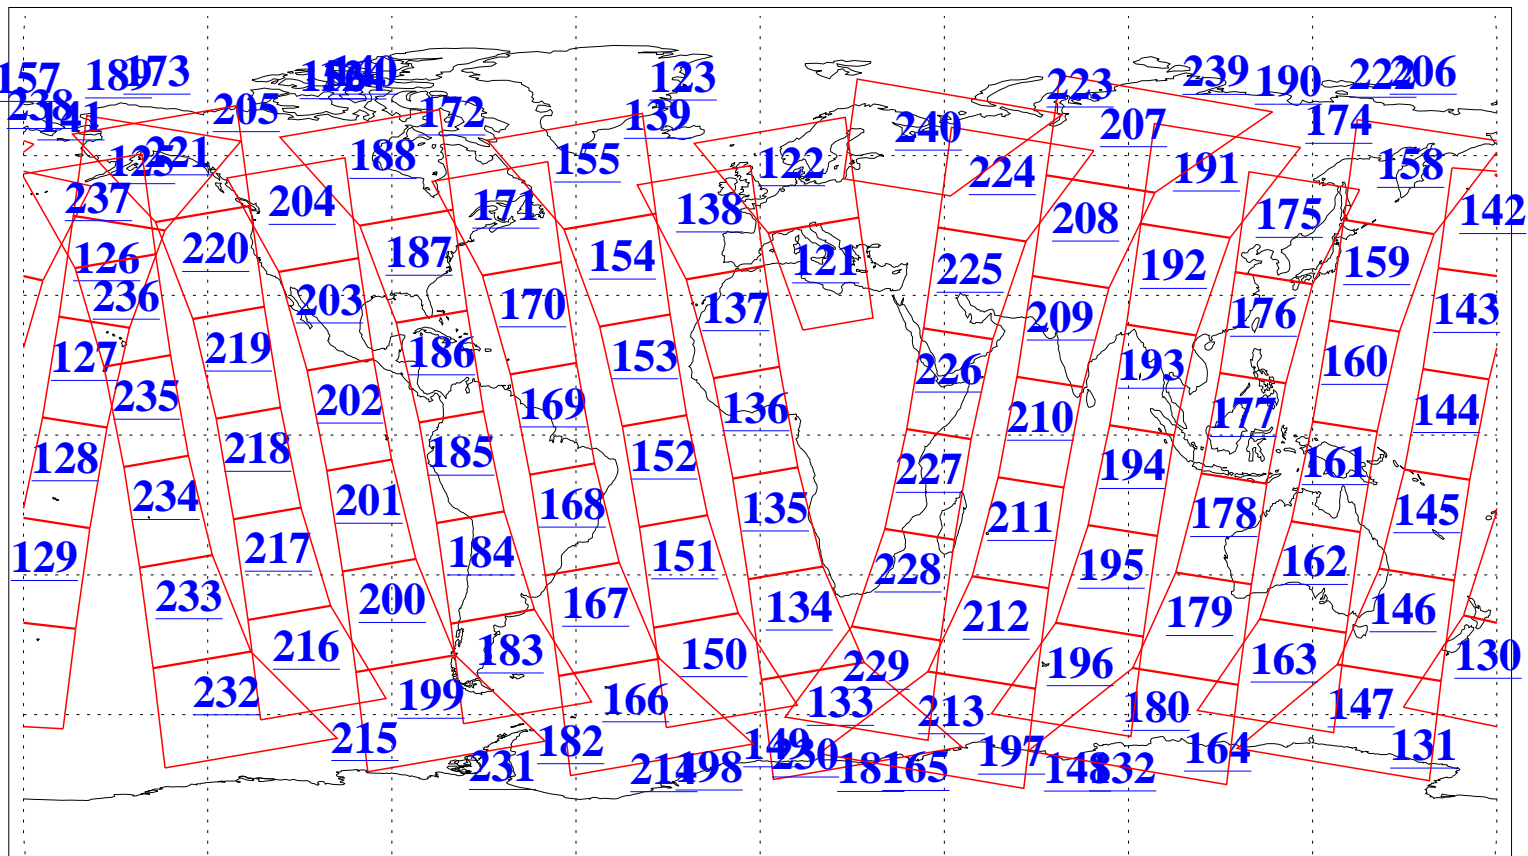

L1B Availability
AMSU Granules: 239
HSB Granules: 0
AIRS Granules: 240

21 Mar 2020
DoY 81
Aqua Day 6531
Granules: 1 to 120

Granules: 121 to 240

Legend: AMSU Available, *HSB Available*, *AIRS Available*

L1B Availability
AMSU Granules: 239
HSB Granules: 0
AIRS Granules: 240

21 Mar 2020
DoY 81
Aqua Day 6531
Ascending Granules

Descending Granules

Legend: AMSU Available, *HSB Available*, *AIRS Available*

L1B Availability
 AMSU Granules: 239
 HSB Granules: 0
 AIRS Granules: 240

21 Mar 2020
 DoY 81
 Aqua Day 6531

Northern Hemisphere Granules

Southern Hemisphere Granules

Legend: AMSU Available, HSB Available, **AIRS Available**