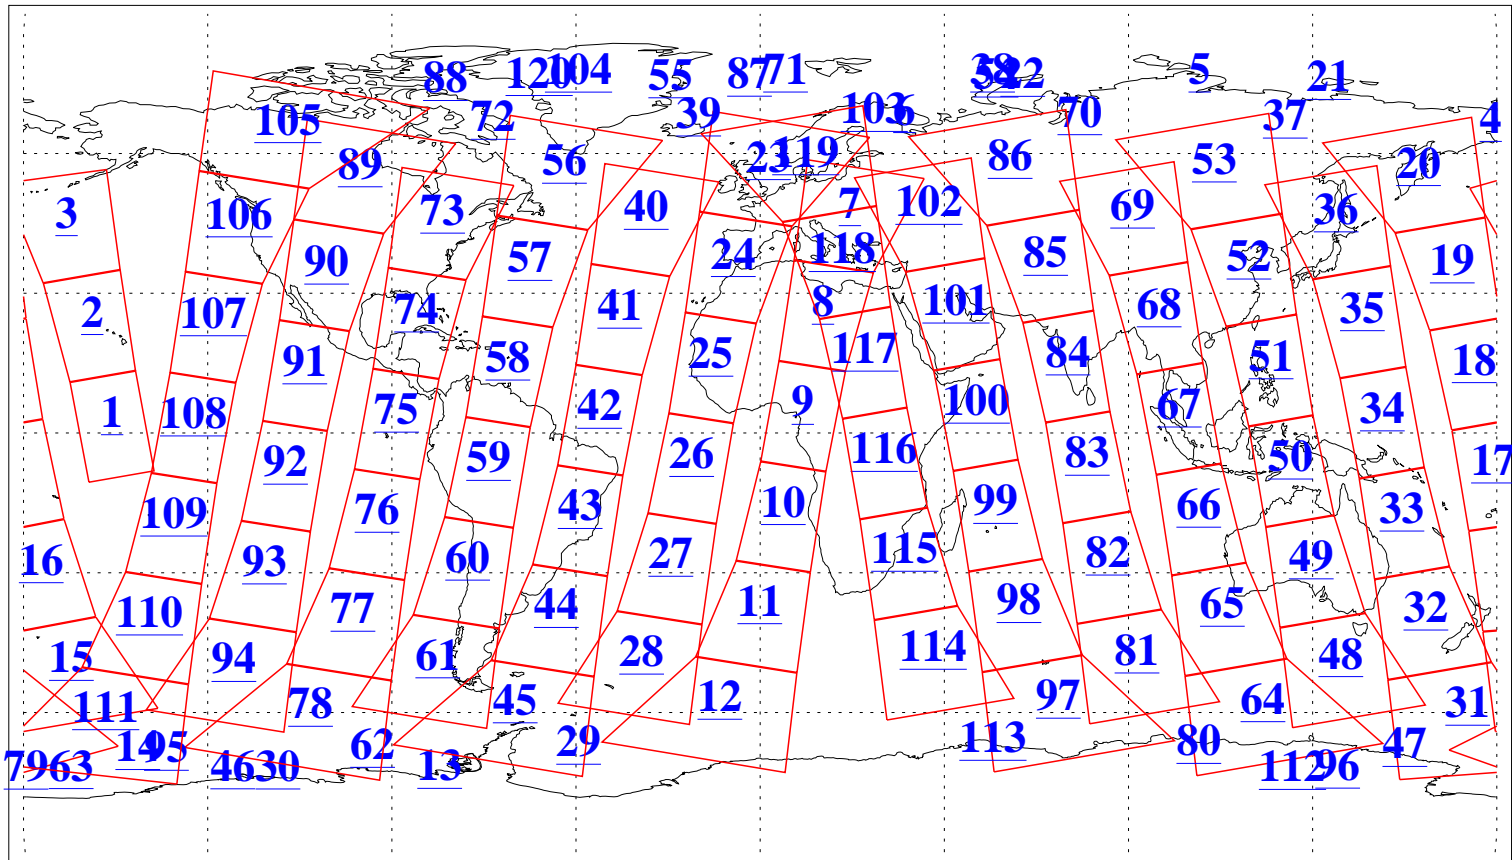

L1B Availability
AMSU Granules: 239
HSB Granules: 0
AIRS Granules: 240

16 Mar 2020
DoY 76
Aqua Day 6526
Granules: 1 to 120

Granules: 121 to 240

Legend: AMSU Available, HSB Available, AIRS Available

L1B Availability
 AMSU Granules: 239
 HSB Granules: 0
 AIRS Granules: 240

16 Mar 2020
 DoY 76
 Aqua Day 6526

Ascending Granules

Descending Granules

Legend: AMSU Available, HSB Available, AIRS Available

L1B Availability
 AMSU Granules: 239
 HSB Granules: 0
 AIRS Granules: 240

16 Mar 2020
 DoY 76
 Aqua Day 6526

Northern Hemisphere Granules

Southern Hemisphere Granules

Legend: AMSU Available, HSB Available, AIRS Available