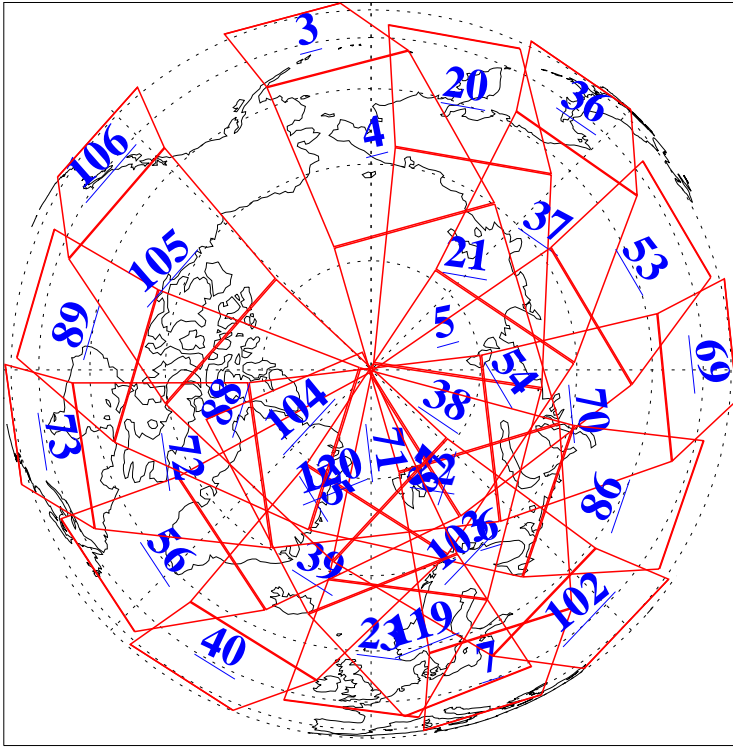

16 Mar 2020
 DoY 76
 Aqua Day 6526

Ascending Granules

Descending Granules

Legend: AMSU Available, HSB Available, AIRS Available

L1B Availability
 AMSU Granules: 239
 HSB Granules: 0
 AIRS Granules: 240

16 Mar 2020
 DoY 76
 Aqua Day 6526

Northern Hemisphere Granules

Southern Hemisphere Granules

Legend: AMSU Available, HSB Available, AIRS Available