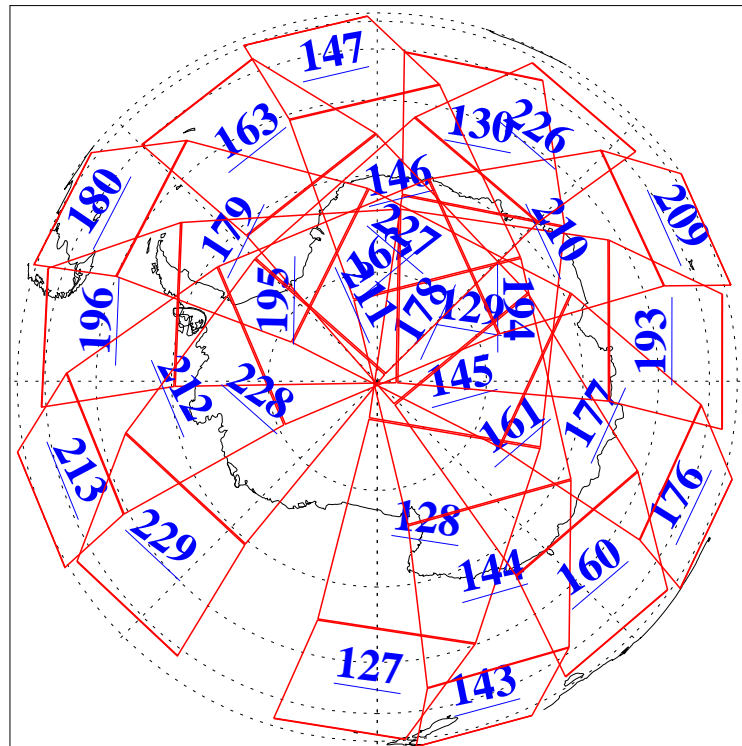

16 Mar 2020
 DoY 76
 Aqua Day 6526

Ascending Granules

Descending Granules

Legend: AMSU Available, HSB Available, AIRS Available

L1B Availability
 AMSU Granules: 239
 HSB Granules: 0
 AIRS Granules: 240

16 Mar 2020
 DoY 76
 Aqua Day 6526

Northern Hemisphere Granules

Southern Hemisphere Granules

Legend: AMSU Available, HSB Available, AIRS Available