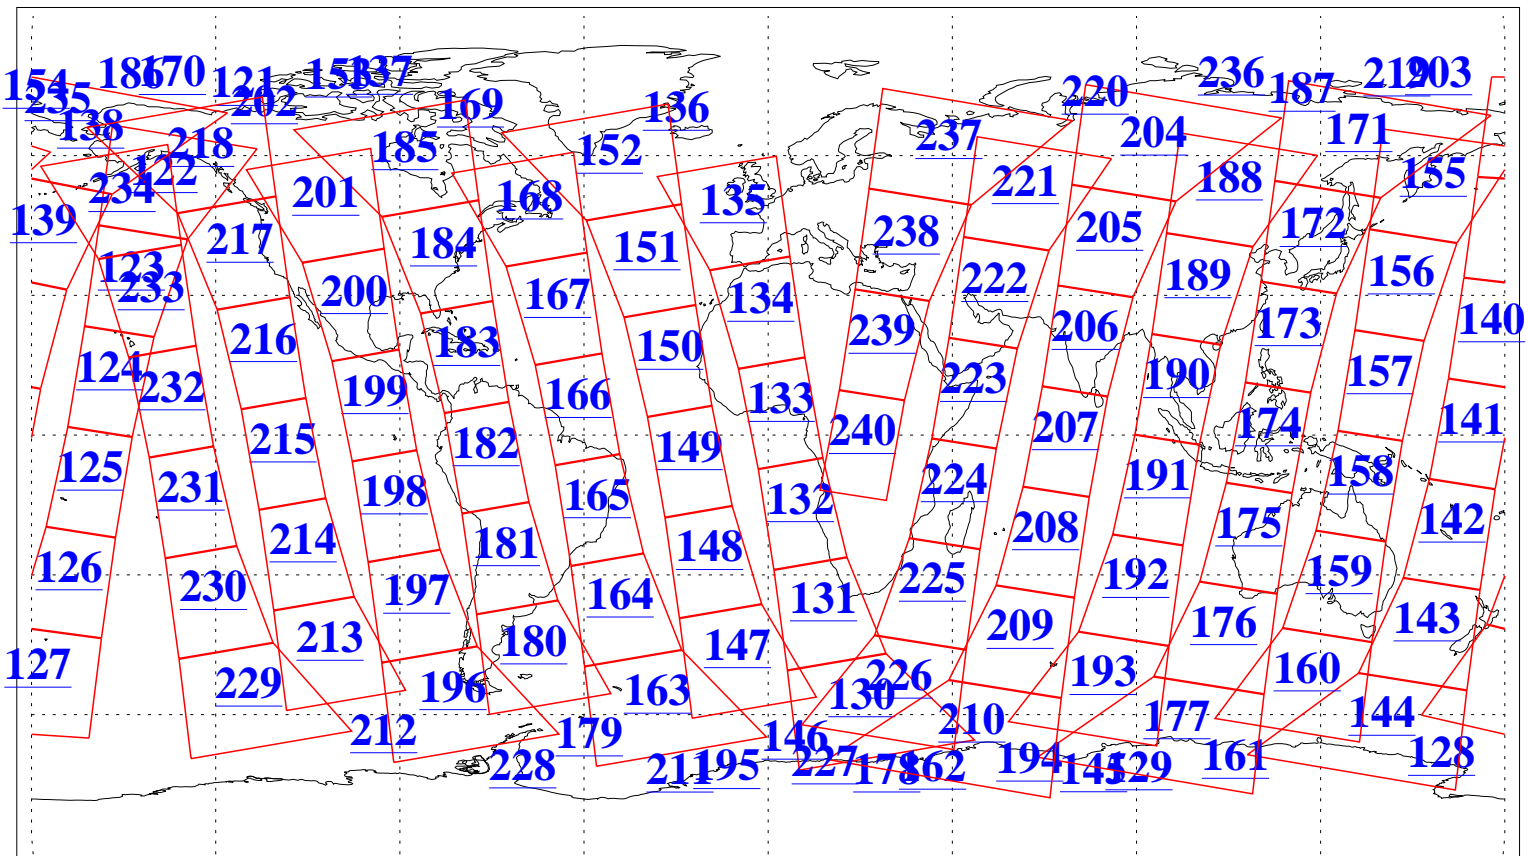

L1B Availability
AMSU Granules: 239
HSB Granules: 0
AIRS Granules: 240

16 Mar 2020
DoY 76
Aqua Day 6526
Granules: 1 to 120

Granules: 121 to 240

Legend: AMSU Available, HSB Available, AIRS Available

L1B Availability
 AMSU Granules: 239
 HSB Granules: 0
 AIRS Granules: 240

16 Mar 2020
 DoY 76
 Aqua Day 6526

Ascending Granules

Descending Granules

Legend: AMSU Available, HSB Available, AIRS Available

L1B Availability
 AMSU Granules: 239
 HSB Granules: 0
 AIRS Granules: 240

16 Mar 2020
 DoY 76
 Aqua Day 6526

Northern Hemisphere Granules

Southern Hemisphere Granules

Legend: AMSU Available, HSB Available, AIRS Available