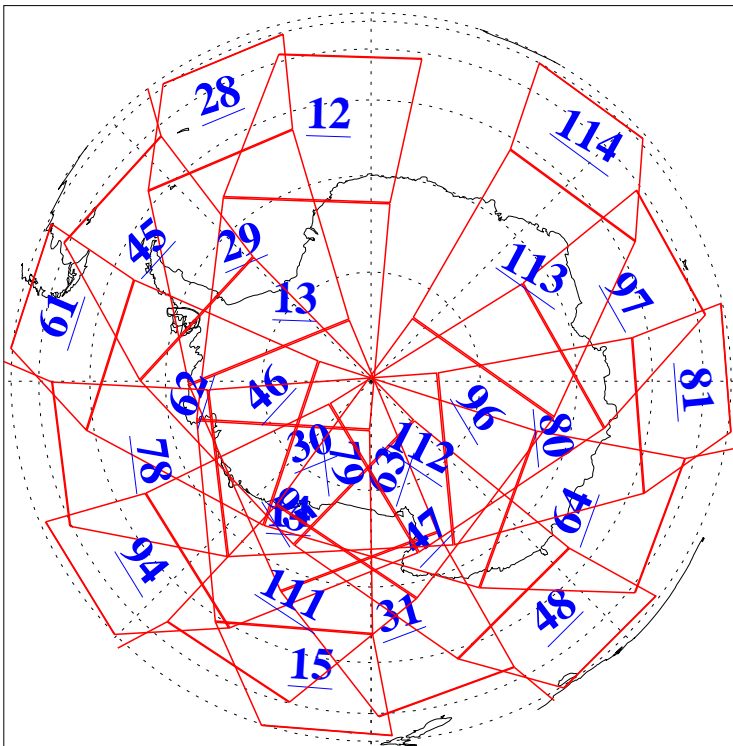

L1B Availability
AMSU Granules: 239
HSB Granules: 0
AIRS Granules: 240

16 Mar 2020
DoY 76
Aqua Day 6526
Granules: 1 to 120

Granules: 121 to 240

Legend: AMSU Available, HSB Available, AIRS Available

L1B Availability
 AMSU Granules: 239
 HSB Granules: 0
 AIRS Granules: 240

16 Mar 2020
 DoY 76
 Aqua Day 6526

Ascending Granules

Descending Granules

Legend: AMSU Available, HSB Available, AIRS Available

L1B Availability
 AMSU Granules: 239
 HSB Granules: 0
 AIRS Granules: 240

16 Mar 2020
 DoY 76
 Aqua Day 6526

Northern Hemisphere Granules

Southern Hemisphere Granules

Legend: AMSU Available, HSB Available, AIRS Available