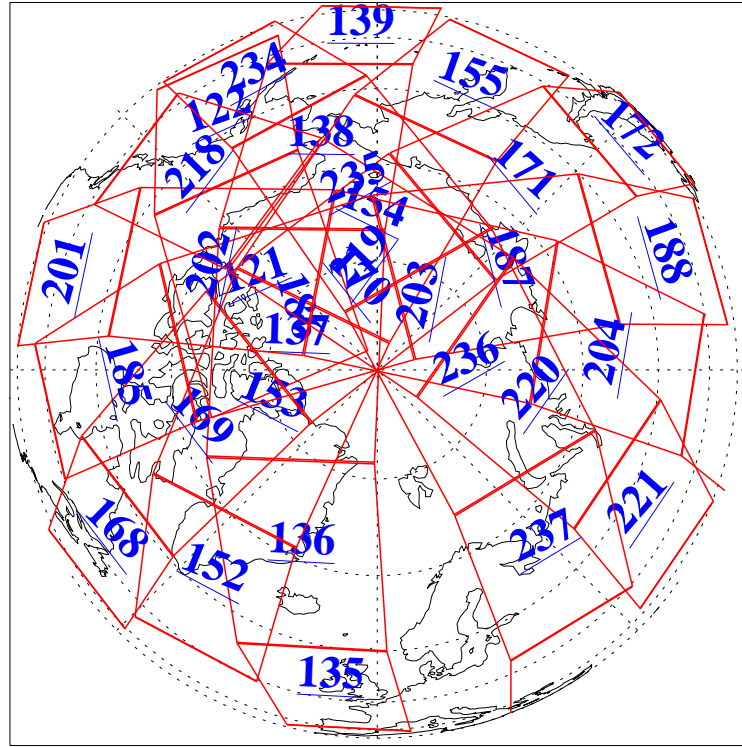

16 Mar 2020
 DoY 76
 Aqua Day 6526

Ascending Granules

Descending Granules

Legend: AMSU Available, HSB Available, AIRS Available

L1B Availability
 AMSU Granules: 239
 HSB Granules: 0
 AIRS Granules: 240

16 Mar 2020
 DoY 76
 Aqua Day 6526

Northern Hemisphere Granules

Southern Hemisphere Granules

Legend: AMSU Available, HSB Available, AIRS Available