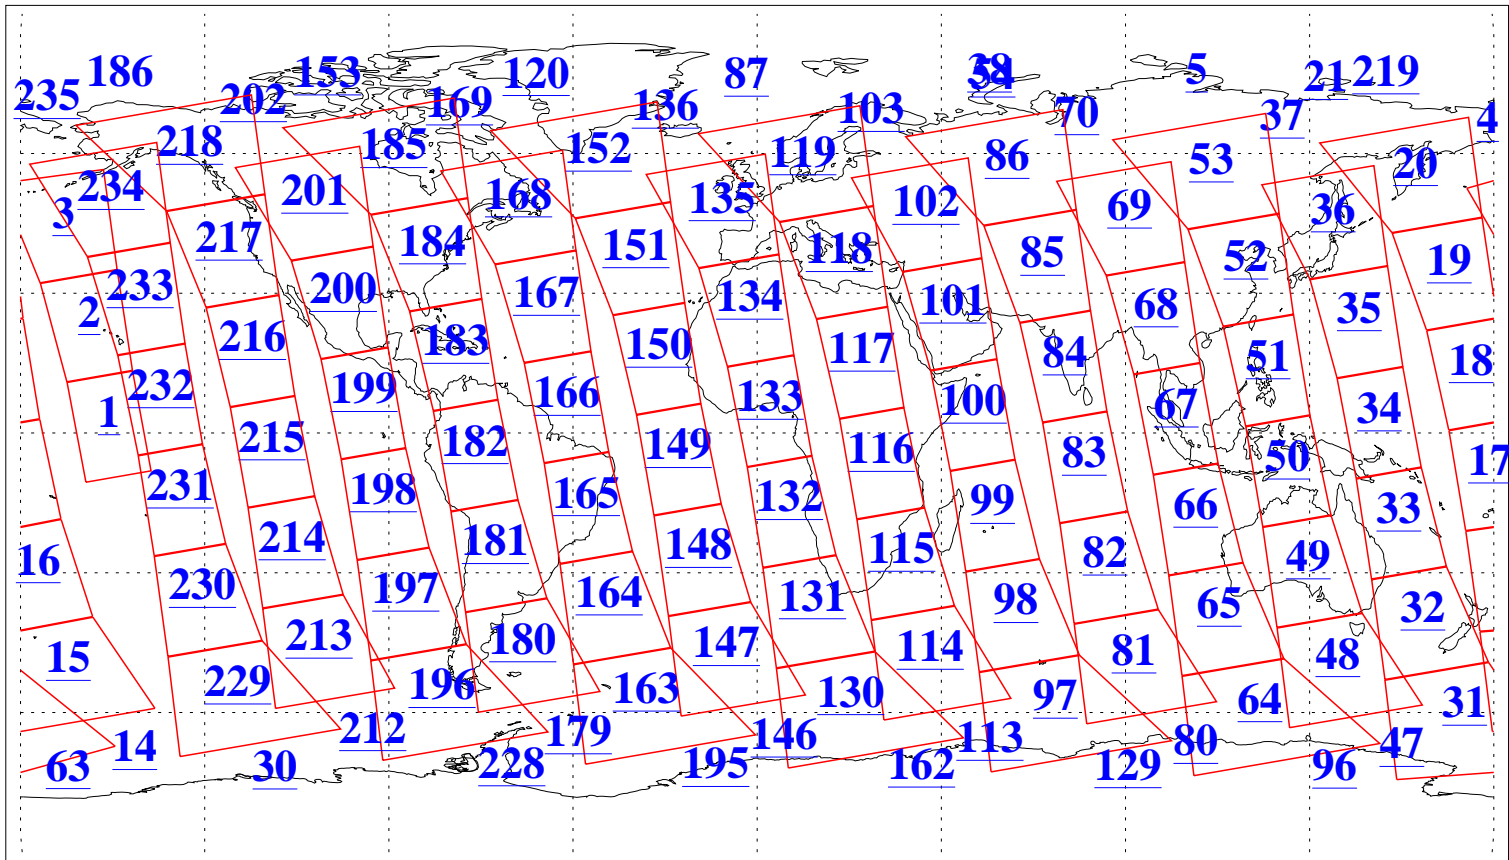

L1B Availability
AMSU Granules: 239
HSB Granules: 0
AIRS Granules: 240

16 Mar 2020
DoY 76
Aqua Day 6526
Granules: 1 to 120

Granules: 121 to 240

Legend: AMSU Available, HSB Available, AIRS Available

L1B Availability
 AMSU Granules: 239
 HSB Granules: 0
 AIRS Granules: 240

16 Mar 2020
 DoY 76
 Aqua Day 6526

Ascending Granules

Descending Granules

Legend: AMSU Available, HSB Available, AIRS Available

L1B Availability
 AMSU Granules: 239
 HSB Granules: 0
 AIRS Granules: 240

16 Mar 2020
 DoY 76
 Aqua Day 6526

Northern Hemisphere Granules

Southern Hemisphere Granules

Legend: AMSU Available, HSB Available, AIRS Available