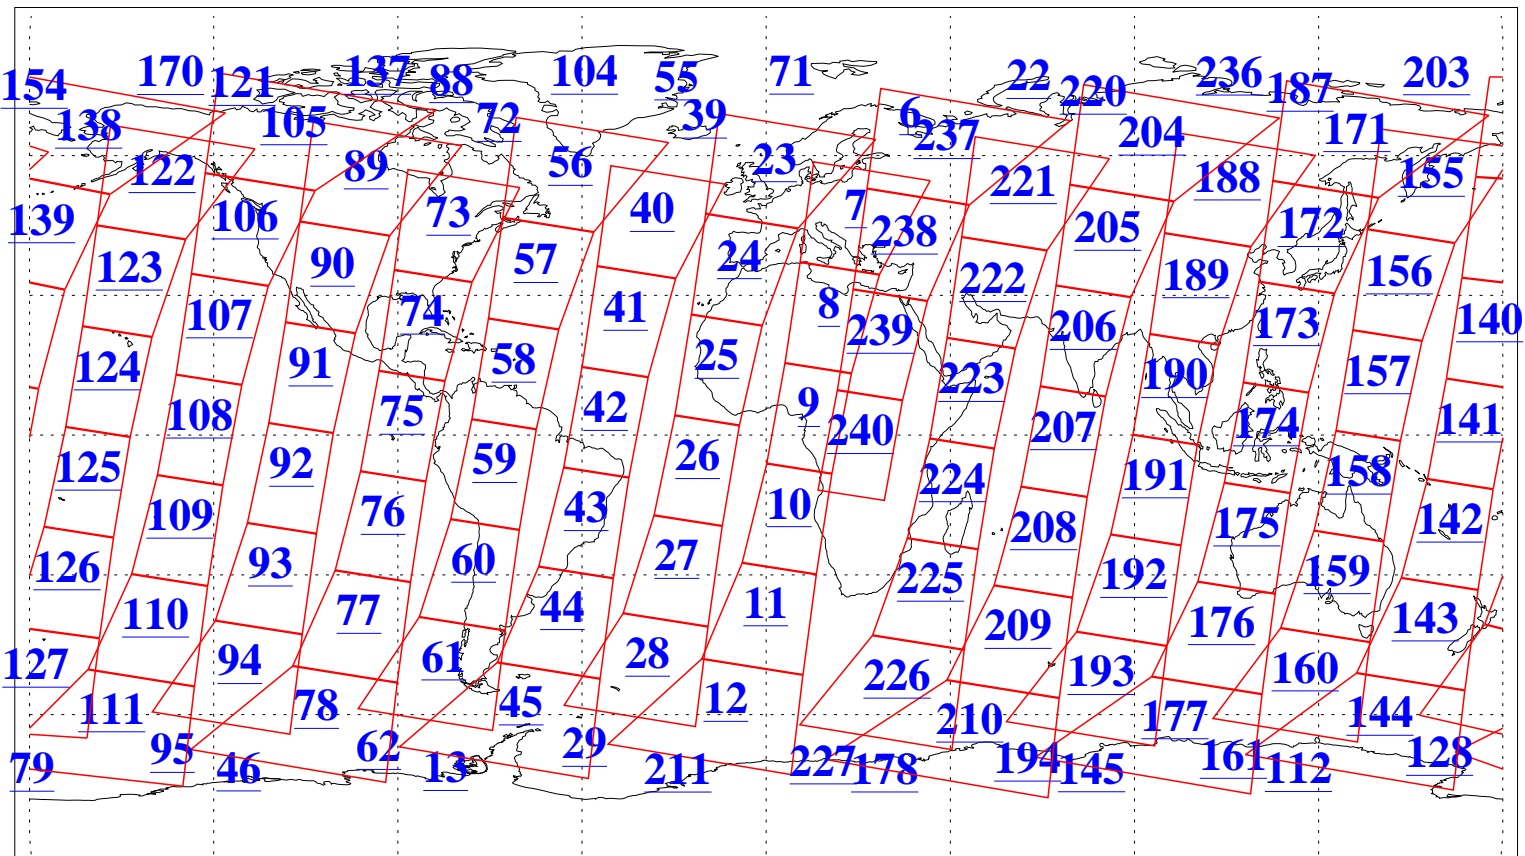

L1B Availability
AMSU Granules: 239
HSB Granules: 0
AIRS Granules: 240

16 Mar 2020
DoY 76
Aqua Day 6526
Granules: 1 to 120

Granules: 121 to 240

Legend: AMSU Available, HSB Available, AIRS Available

L1B Availability
 AMSU Granules: 239
 HSB Granules: 0
 AIRS Granules: 240

16 Mar 2020
 DoY 76
 Aqua Day 6526

Ascending Granules

Descending Granules

Legend: AMSU Available, HSB Available, AIRS Available

L1B Availability
 AMSU Granules: 239
 HSB Granules: 0
 AIRS Granules: 240

16 Mar 2020
 DoY 76
 Aqua Day 6526

Northern Hemisphere Granules

Southern Hemisphere Granules

Legend: AMSU Available, HSB Available, AIRS Available