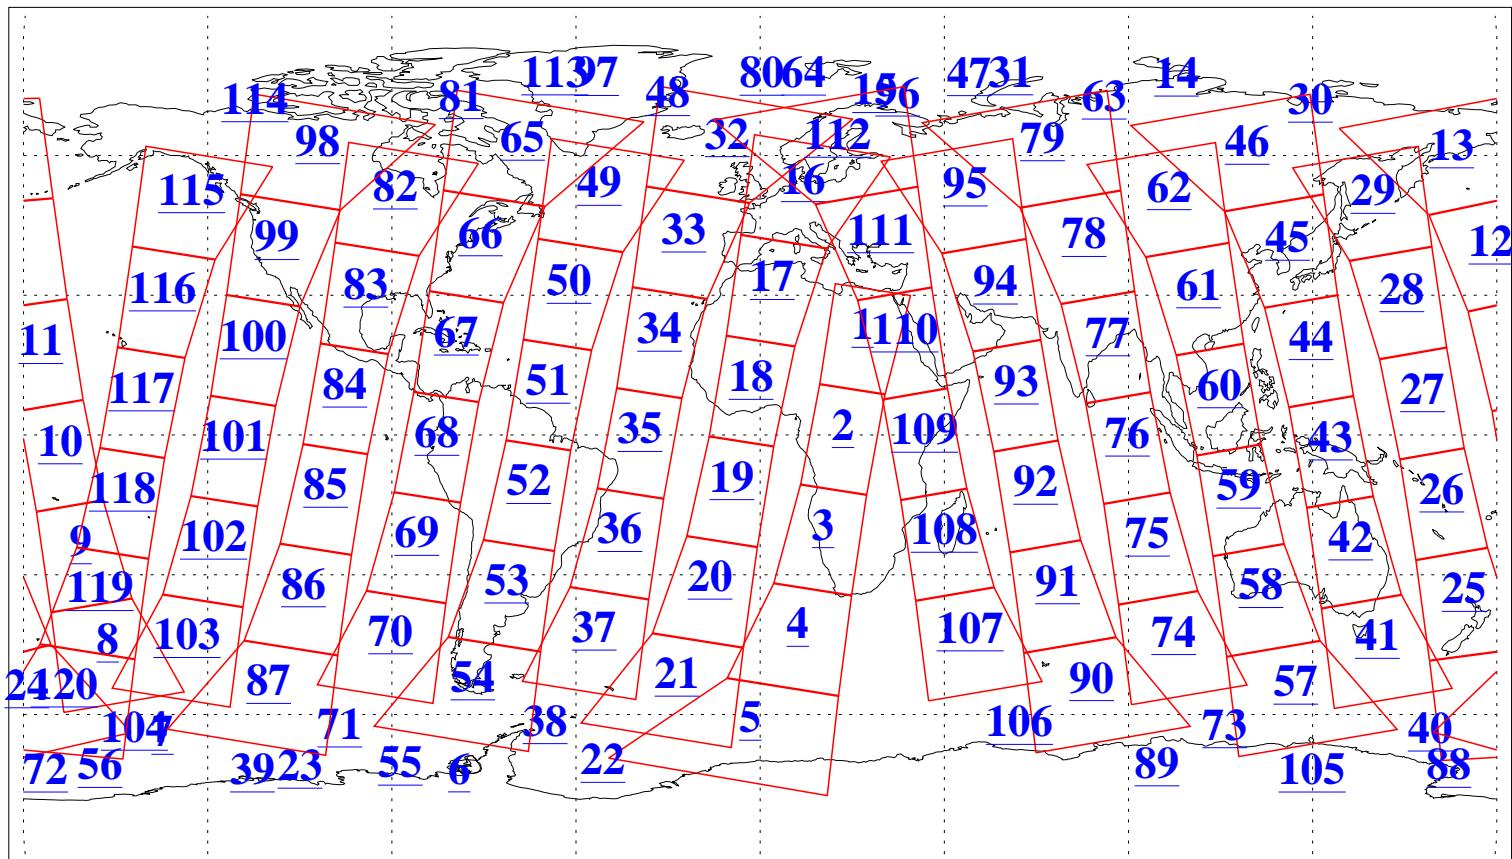

L1B Availability
AMSU Granules: 240
HSB Granules: 0
AIRS Granules: 240

15 Mar 2020
DoY 75
Aqua Day 6525
Granules: 1 to 120

Granules: 121 to 240

Legend: AMSU Available, *HSB Available*, *AIRS Available*

L1B Availability
 AMSU Granules: 240
 HSB Granules: 0
 AIRS Granules: 240

15 Mar 2020
 DoY 75
 Aqua Day 6525

Ascending Granules

Descending Granules

Legend: AMSU Available, *HSB Available*, AIRS Available

L1B Availability
 AMSU Granules: 240
 HSB Granules: 0
 AIRS Granules: 240

15 Mar 2020
 DoY 75
 Aqua Day 6525

Northern Hemisphere Granules

Southern Hemisphere Granules

Legend: AMSU Available, HSB Available, **AIRS Available**