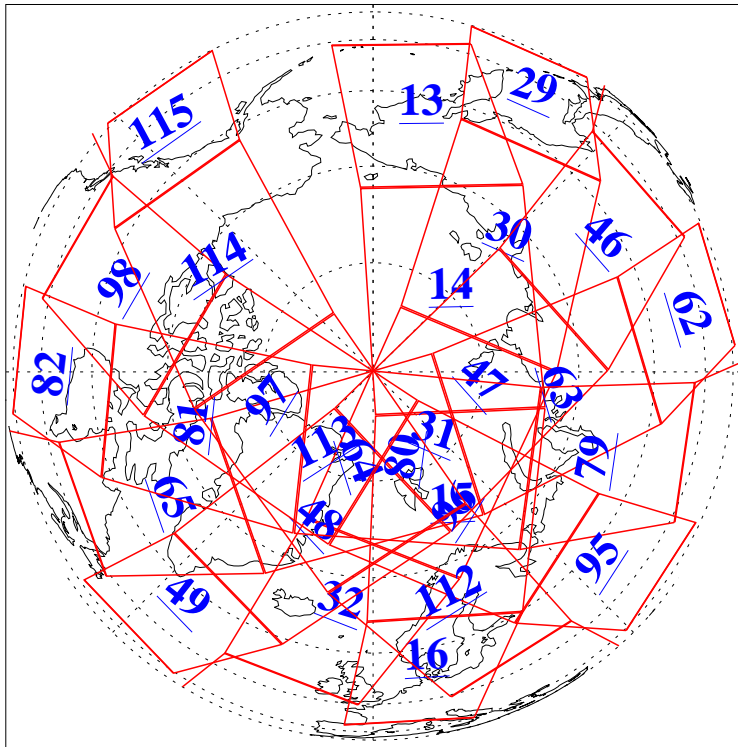

15 Mar 2020
 DoY 75
 Aqua Day 6525

Ascending Granules

Descending Granules

Legend: AMSU Available, *HSB Available*, AIRS Available

L1B Availability
 AMSU Granules: 240
 HSB Granules: 0
 AIRS Granules: 240

15 Mar 2020
 DoY 75
 Aqua Day 6525

Northern Hemisphere Granules

Southern Hemisphere Granules

Legend: AMSU Available, HSB Available, **AIRS Available**