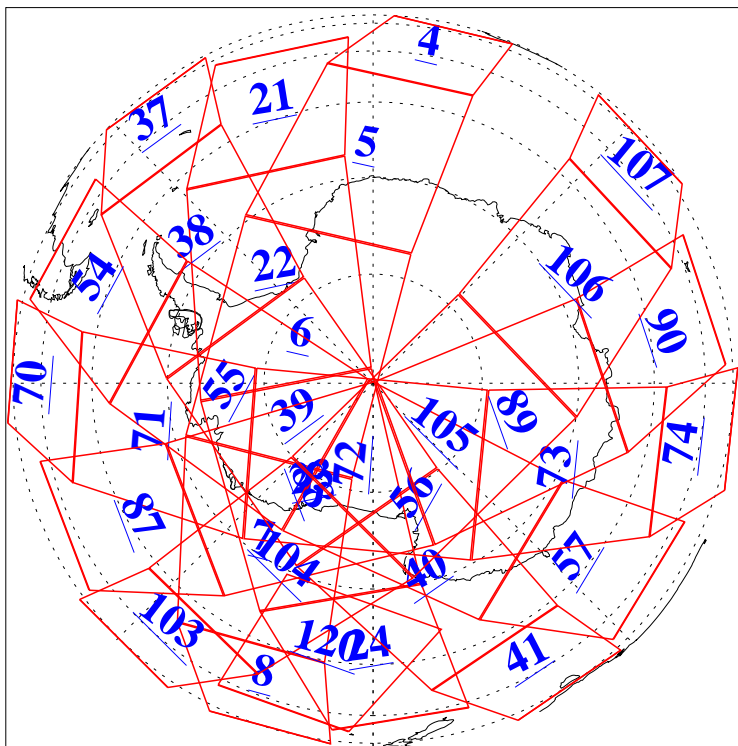

L1B Availability
AMSU Granules: 240
HSB Granules: 0
AIRS Granules: 240

15 Mar 2020
DoY 75
Aqua Day 6525
Granules: 1 to 120

Granules: 121 to 240

Legend: AMSU Available, *HSB Available*, *AIRS Available*

L1B Availability
 AMSU Granules: 240
 HSB Granules: 0
 AIRS Granules: 240

15 Mar 2020
 DoY 75
 Aqua Day 6525

Ascending Granules

Descending Granules

Legend: AMSU Available, *HSB Available*, AIRS Available

L1B Availability
 AMSU Granules: 240
 HSB Granules: 0
 AIRS Granules: 240

15 Mar 2020
 DoY 75
 Aqua Day 6525

Northern Hemisphere Granules

Southern Hemisphere Granules

Legend: AMSU Available, HSB Available, **AIRS Available**