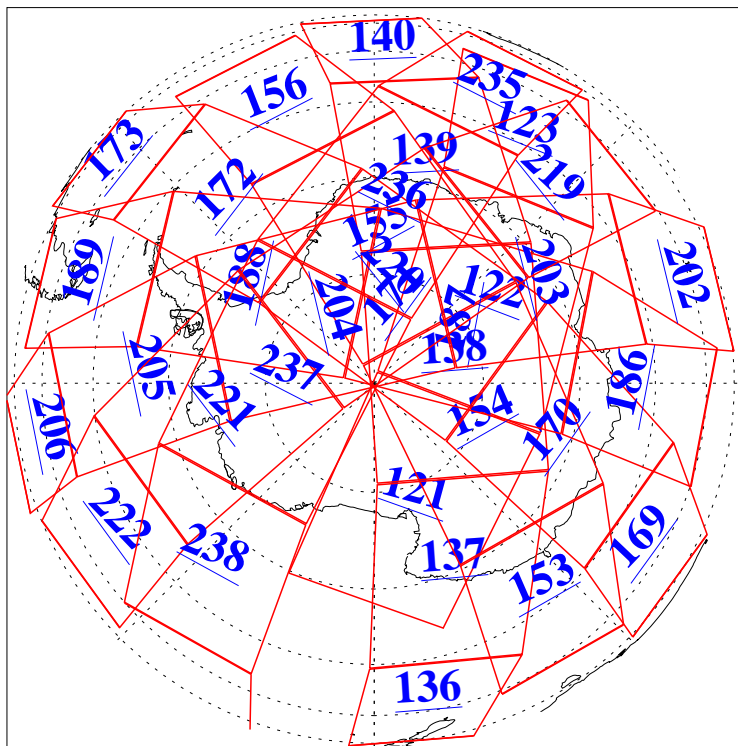

L1B Availability
AMSU Granules: 240
HSB Granules: 0
AIRS Granules: 240

15 Mar 2020
DoY 75
Aqua Day 6525
Granules: 1 to 120

Granules: 121 to 240

Legend: AMSU Available, *HSB Available*, *AIRS Available*

L1B Availability
 AMSU Granules: 240
 HSB Granules: 0
 AIRS Granules: 240

15 Mar 2020
 DoY 75
 Aqua Day 6525

Ascending Granules

Descending Granules

Legend: AMSU Available, *HSB Available*, AIRS Available

L1B Availability
 AMSU Granules: 240
 HSB Granules: 0
 AIRS Granules: 240

15 Mar 2020
 DoY 75
 Aqua Day 6525

Northern Hemisphere Granules

Southern Hemisphere Granules

Legend: AMSU Available, HSB Available, **AIRS Available**