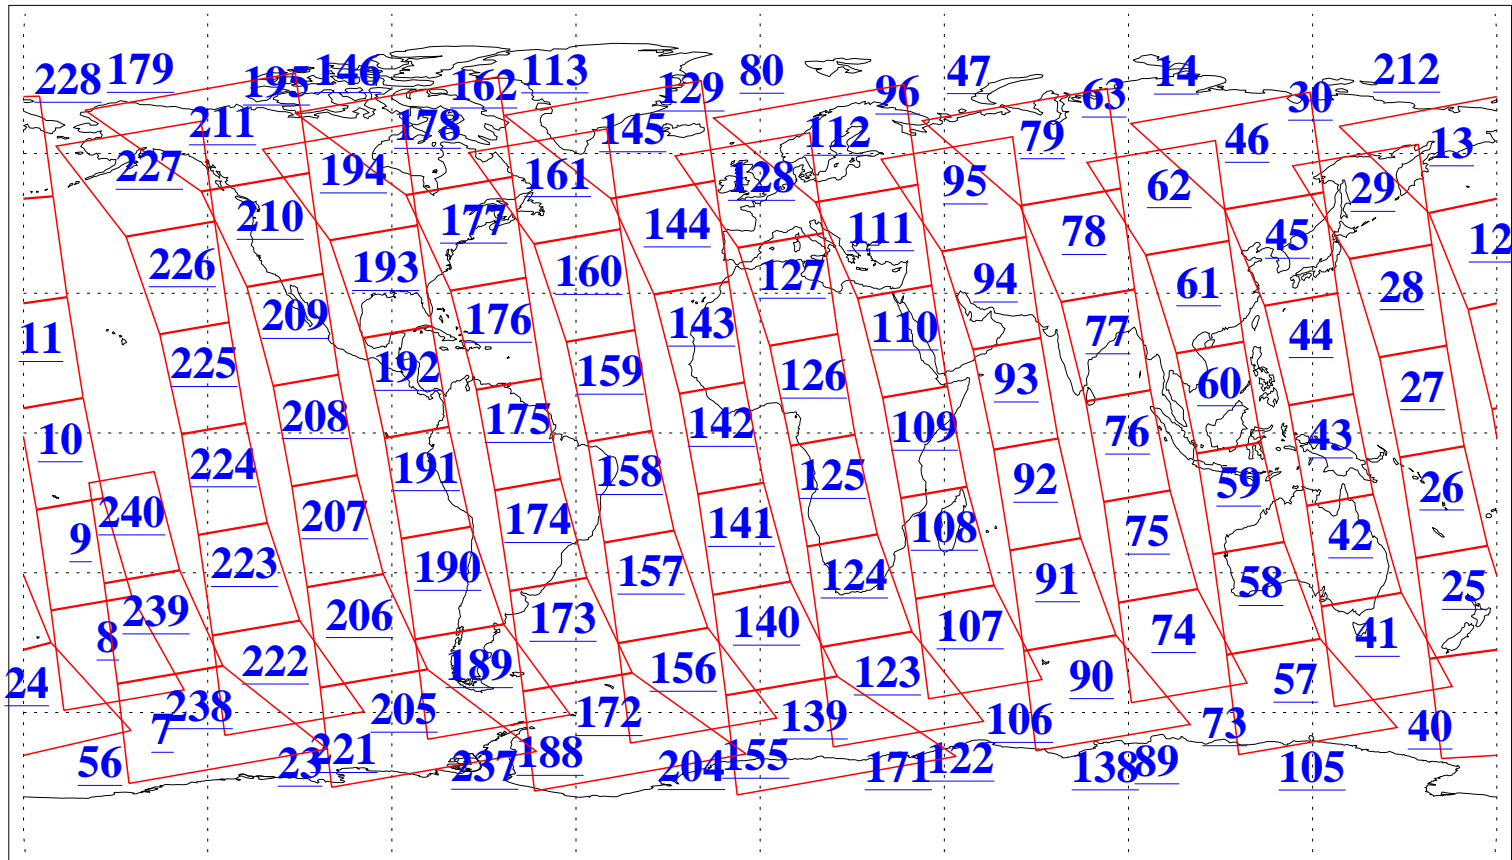

L1B Availability
AMSU Granules: 240
HSB Granules: 0
AIRS Granules: 240

15 Mar 2020
DoY 75
Aqua Day 6525
Granules: 1 to 120

Granules: 121 to 240

Legend: AMSU Available, *HSB Available*, *AIRS Available*

L1B Availability
 AMSU Granules: 240
 HSB Granules: 0
 AIRS Granules: 240

15 Mar 2020
 DoY 75
 Aqua Day 6525

Ascending Granules

Descending Granules

Legend: AMSU Available, *HSB Available*, AIRS Available

L1B Availability
 AMSU Granules: 240
 HSB Granules: 0
 AIRS Granules: 240

15 Mar 2020
 DoY 75
 Aqua Day 6525

Northern Hemisphere Granules

Southern Hemisphere Granules

Legend: AMSU Available, HSB Available, **AIRS Available**