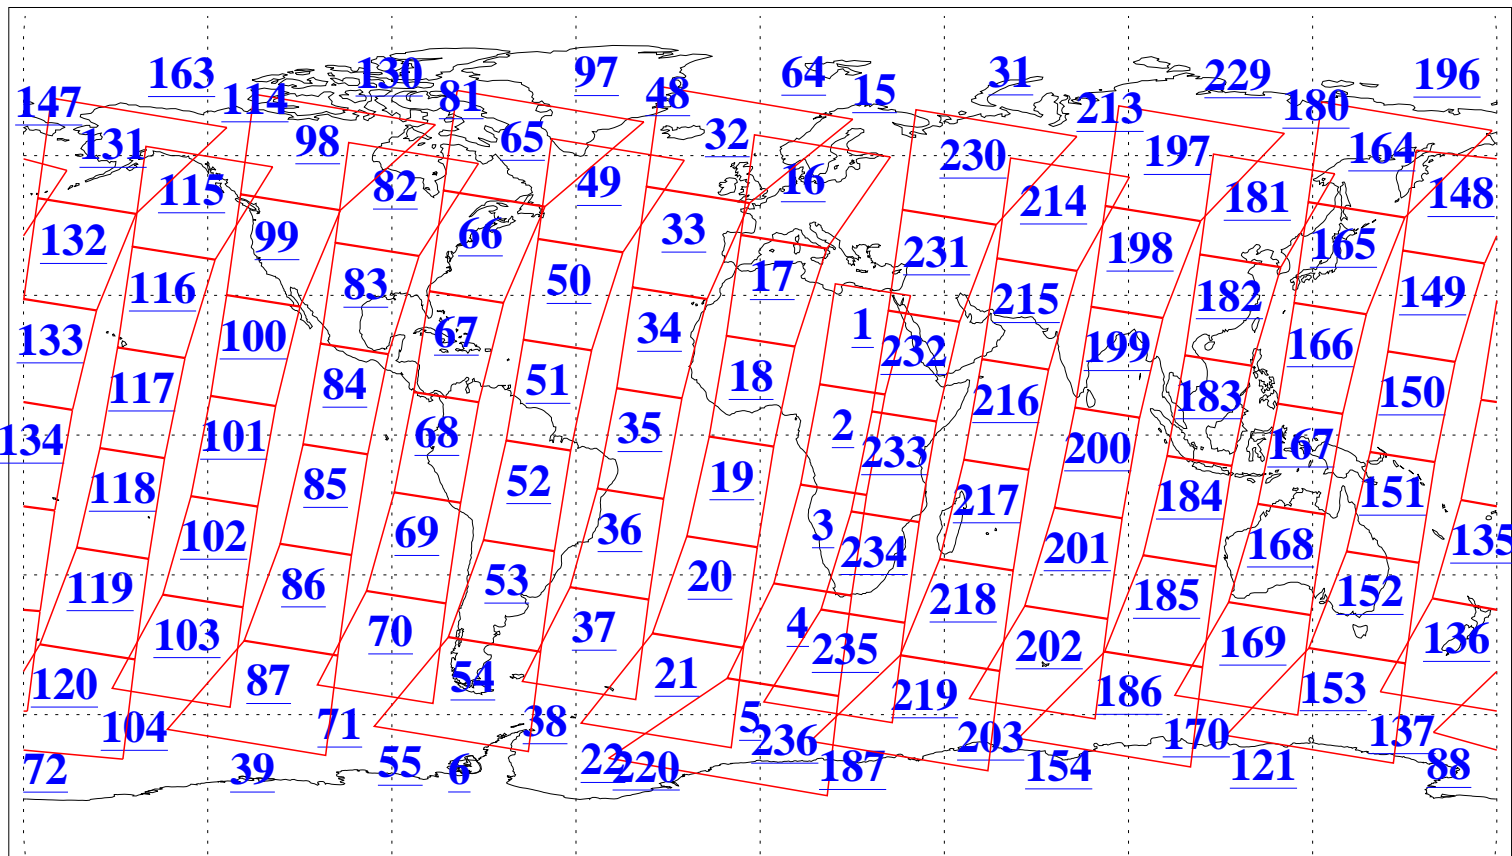

L1B Availability
AMSU Granules: 240
HSB Granules: 0
AIRS Granules: 240

15 Mar 2020
DoY 75
Aqua Day 6525
Granules: 1 to 120

Granules: 121 to 240

Legend: AMSU Available, *HSB Available*, *AIRS Available*

L1B Availability
 AMSU Granules: 240
 HSB Granules: 0
 AIRS Granules: 240

15 Mar 2020
 DoY 75
 Aqua Day 6525

Ascending Granules

Descending Granules

Legend: AMSU Available, *HSB Available*, AIRS Available

L1B Availability
 AMSU Granules: 240
 HSB Granules: 0
 AIRS Granules: 240

15 Mar 2020
 DoY 75
 Aqua Day 6525

Northern Hemisphere Granules

Southern Hemisphere Granules

Legend: AMSU Available, HSB Available, **AIRS Available**