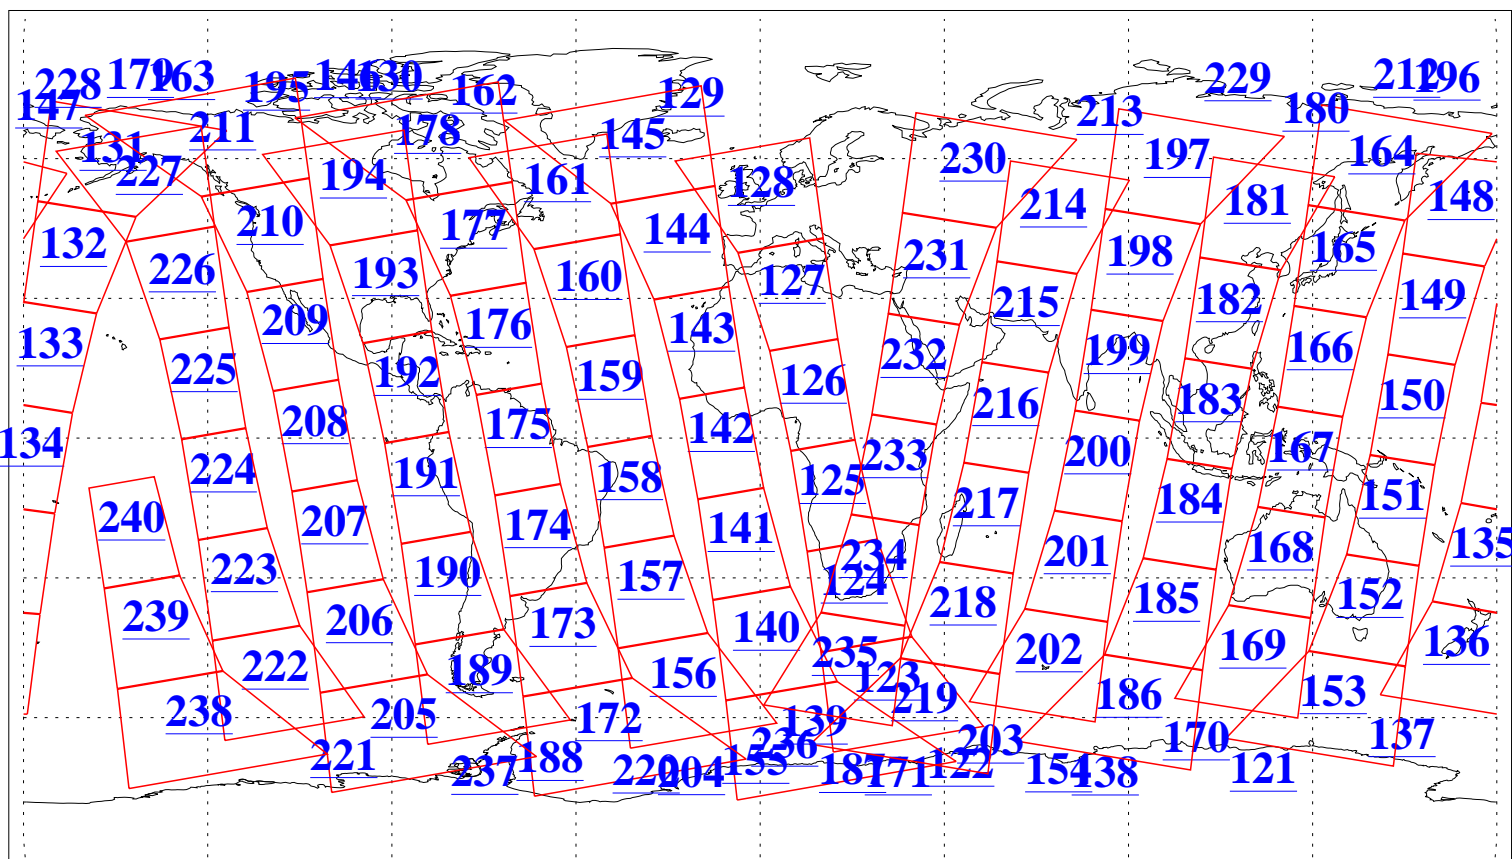

L1B Availability
AMSU Granules: 240
HSB Granules: 0
AIRS Granules: 240

15 Mar 2020
DoY 75
Aqua Day 6525
Granules: 1 to 120

Granules: 121 to 240

Legend: AMSU Available, *HSB Available*, *AIRS Available*

L1B Availability
 AMSU Granules: 240
 HSB Granules: 0
 AIRS Granules: 240

15 Mar 2020
 DoY 75
 Aqua Day 6525

Ascending Granules

Descending Granules

Legend: AMSU Available, *HSB Available*, AIRS Available

L1B Availability
 AMSU Granules: 240
 HSB Granules: 0
 AIRS Granules: 240

15 Mar 2020
 DoY 75
 Aqua Day 6525

Northern Hemisphere Granules

Southern Hemisphere Granules

Legend: AMSU Available, HSB Available, **AIRS Available**