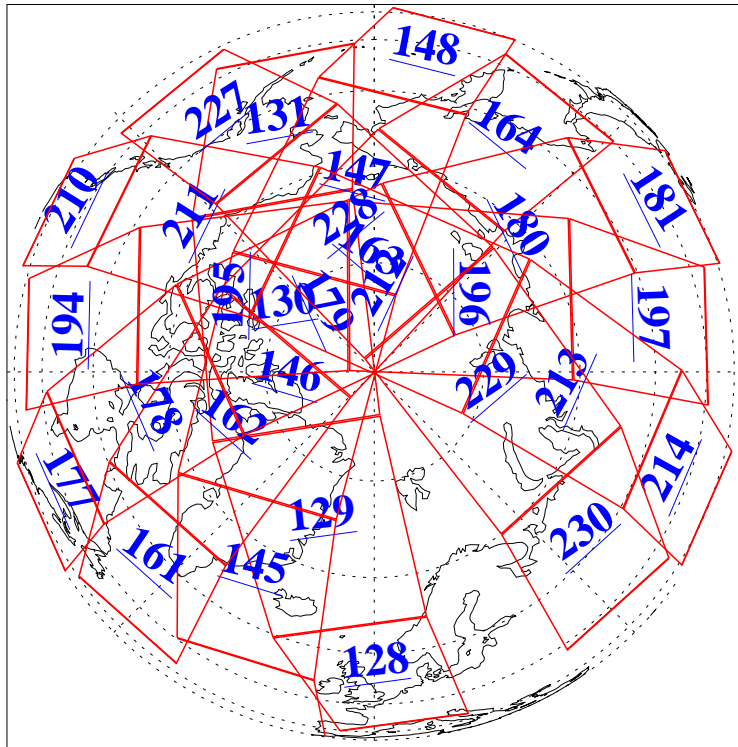

15 Mar 2020
 DoY 75
 Aqua Day 6525

Ascending Granules

Descending Granules

Legend: AMSU Available, *HSB Available*, AIRS Available

L1B Availability
 AMSU Granules: 240
 HSB Granules: 0
 AIRS Granules: 240

15 Mar 2020
 DoY 75
 Aqua Day 6525

Northern Hemisphere Granules

Southern Hemisphere Granules

Legend: AMSU Available, HSB Available, **AIRS Available**