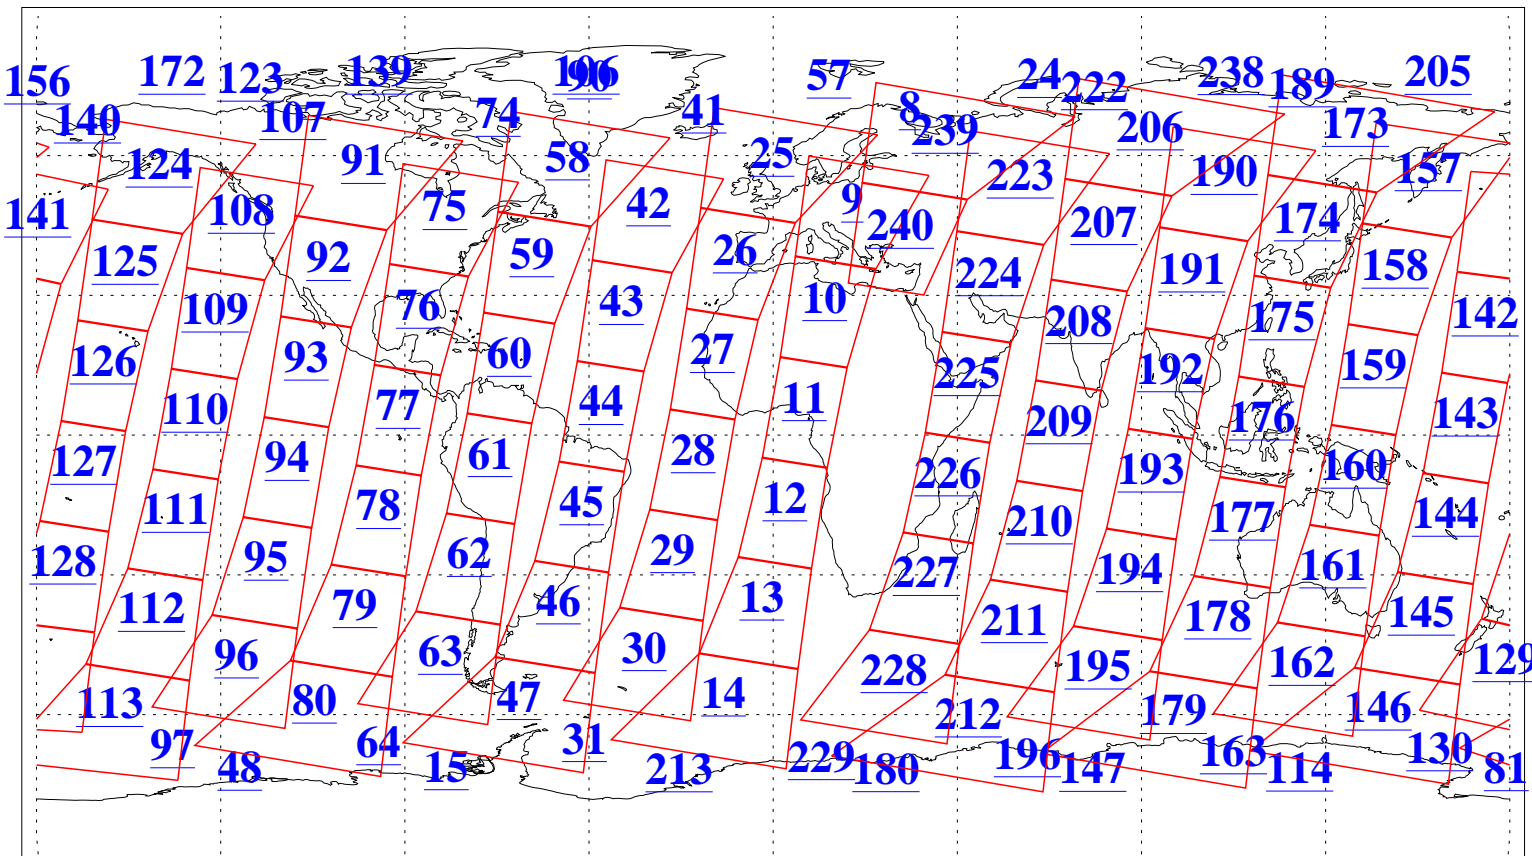

L1B Availability  
 AMSU Granules: 239  
 HSB Granules: 0  
 AIRS Granules: 240

14 Mar 2020  
 DoY 74  
 Aqua Day 6524  
 Granules: 1 to 120

Granules: 121 to 240

Legend: AMSU Available, *HSB Available*, AIRS Available

L1B Availability  
AMSU Granules: 239  
HSB Granules: 0  
AIRS Granules: 240

14 Mar 2020  
DoY 74  
Aqua Day 6524

Ascending Granules

Descending Granules

Legend: AMSU Available, *HSB Available*, *AIRS Available*

L1B Availability  
 AMSU Granules: 239  
 HSB Granules: 0  
 AIRS Granules: 240

14 Mar 2020  
 DoY 74  
 Aqua Day 6524

Northern Hemisphere Granules

Southern Hemisphere Granules

Legend: AMSU Available, ~~HSB Available~~, **AIRS Available**