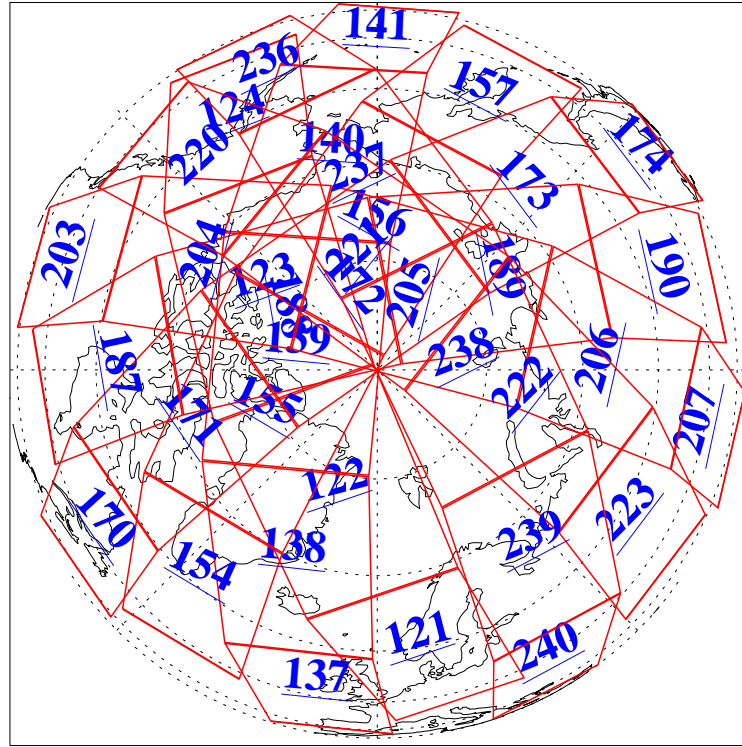

L1B Availability  
AMSU Granules: 239  
HSB Granules: 0  
AIRS Granules: 240

14 Mar 2020  
DoY 74  
Aqua Day 6524

Ascending Granules

Descending Granules

Legend: AMSU Available, *HSB Available*, *AIRS Available*

L1B Availability  
 AMSU Granules: 239  
 HSB Granules: 0  
 AIRS Granules: 240

14 Mar 2020  
 DoY 74  
 Aqua Day 6524

Northern Hemisphere Granules

Southern Hemisphere Granules

Legend: AMSU Available, ~~HSB Available~~, **AIRS Available**