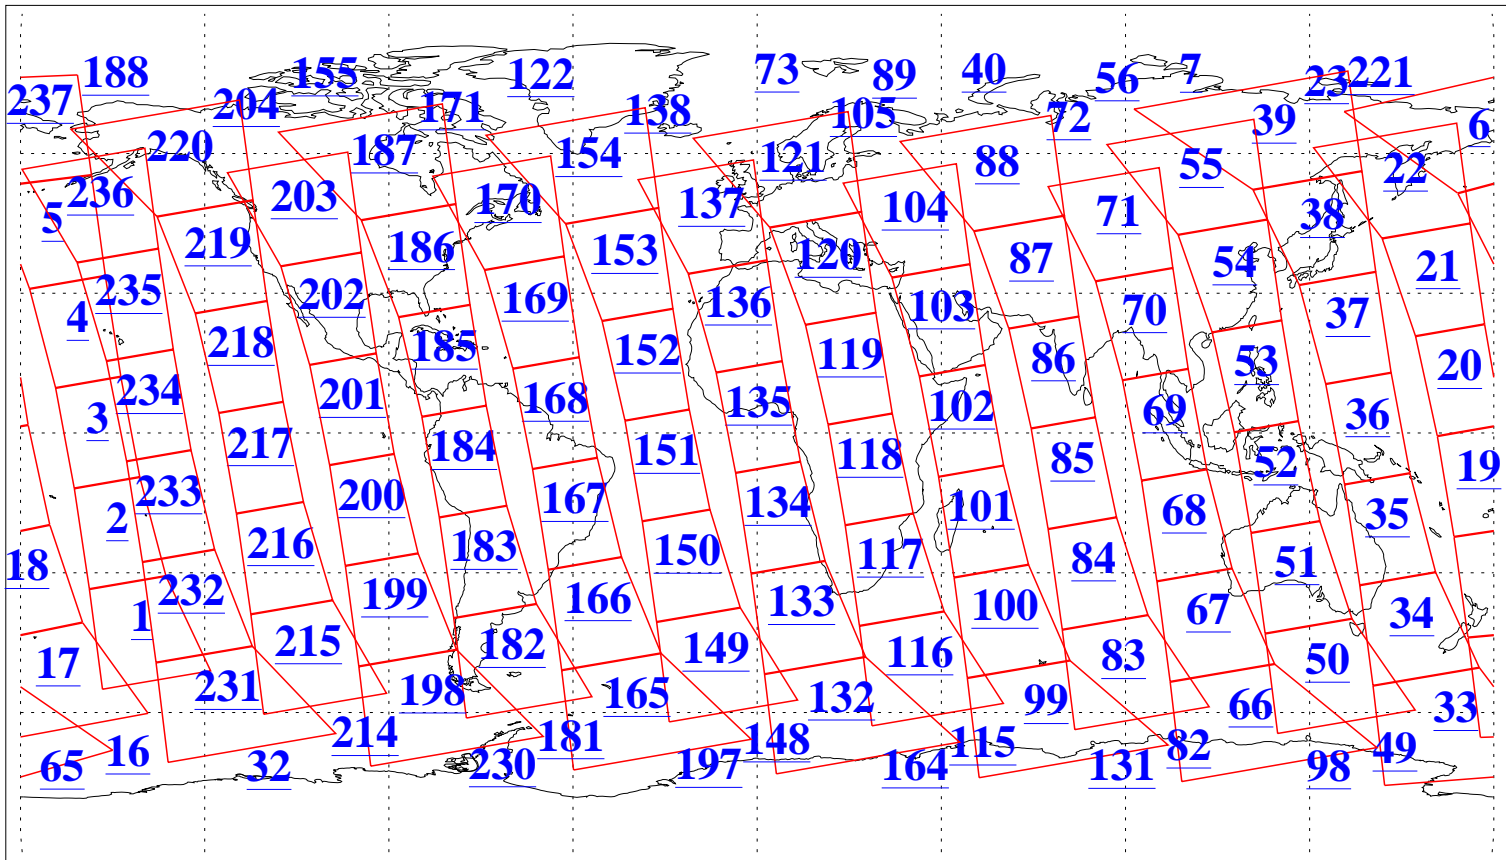

L1B Availability  
 AMSU Granules: 239  
 HSB Granules: 0  
 AIRS Granules: 240

14 Mar 2020  
 DoY 74  
 Aqua Day 6524  
 Granules: 1 to 120

Granules: 121 to 240

Legend: AMSU Available, *HSB Available*, AIRS Available

L1B Availability  
AMSU Granules: 239  
HSB Granules: 0  
AIRS Granules: 240

14 Mar 2020  
DoY 74  
Aqua Day 6524

Ascending Granules

Descending Granules

Legend: AMSU Available, *HSB Available*, *AIRS Available*

L1B Availability  
 AMSU Granules: 239  
 HSB Granules: 0  
 AIRS Granules: 240

14 Mar 2020  
 DoY 74  
 Aqua Day 6524

Northern Hemisphere Granules

Southern Hemisphere Granules

Legend: AMSU Available, ~~HSB Available~~, **AIRS Available**