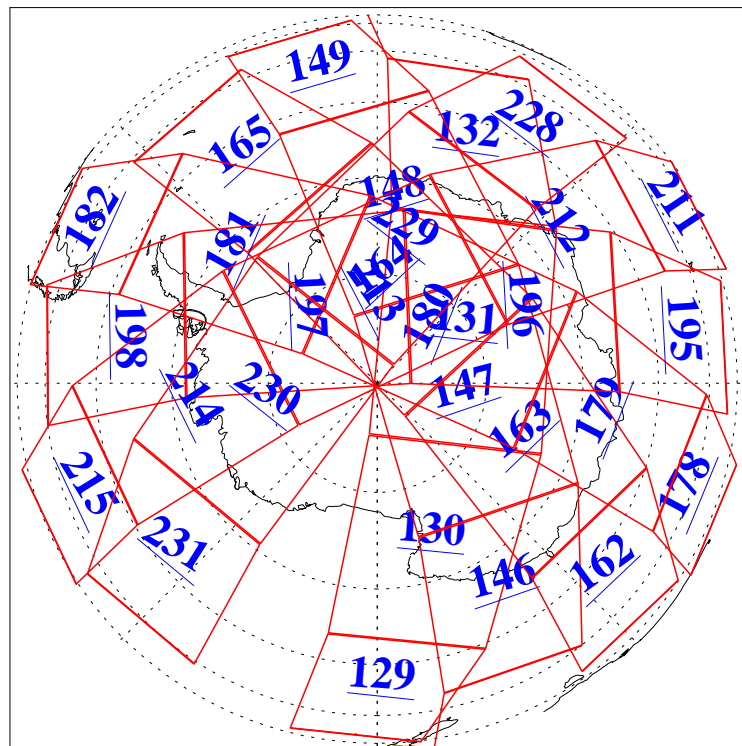

L1B Availability  
AMSU Granules: 239  
HSB Granules: 0  
AIRS Granules: 240

14 Mar 2020  
DoY 74  
Aqua Day 6524

Ascending Granules

Descending Granules

Legend: AMSU Available, *HSB Available*, *AIRS Available*

L1B Availability  
 AMSU Granules: 239  
 HSB Granules: 0  
 AIRS Granules: 240

14 Mar 2020  
 DoY 74  
 Aqua Day 6524

Northern Hemisphere Granules

Southern Hemisphere Granules

Legend: AMSU Available, ~~HSB Available~~, **AIRS Available**