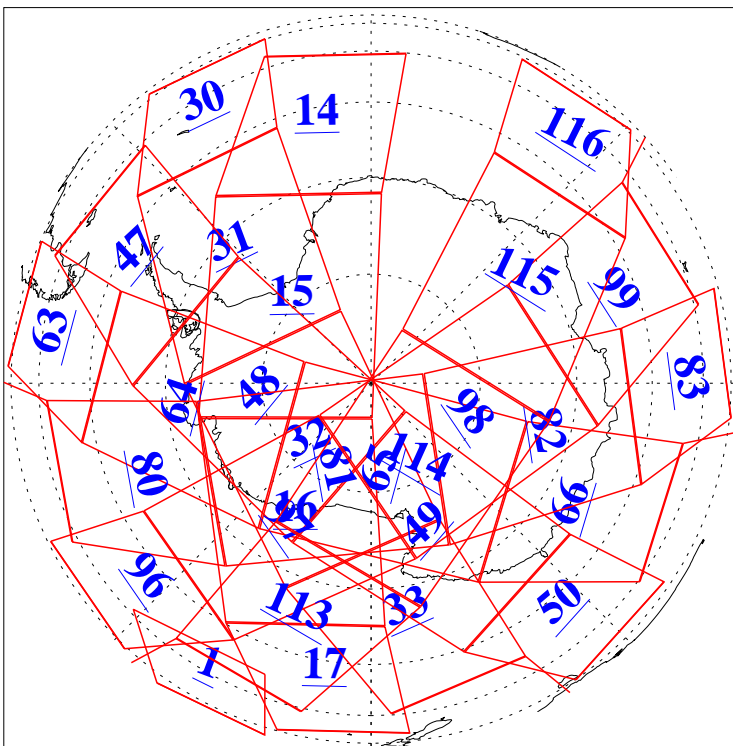

L1B Availability  
 AMSU Granules: 239  
 HSB Granules: 0  
 AIRS Granules: 240

14 Mar 2020  
 DoY 74  
 Aqua Day 6524  
 Granules: 1 to 120

Granules: 121 to 240

Legend: AMSU Available, *HSB Available*, AIRS Available

L1B Availability  
AMSU Granules: 239  
HSB Granules: 0  
AIRS Granules: 240

14 Mar 2020  
DoY 74  
Aqua Day 6524

Ascending Granules

Descending Granules

Legend: AMSU Available, *HSB Available*, *AIRS Available*

L1B Availability  
 AMSU Granules: 239  
 HSB Granules: 0  
 AIRS Granules: 240

14 Mar 2020  
 DoY 74  
 Aqua Day 6524

Northern Hemisphere Granules

Southern Hemisphere Granules

Legend: AMSU Available, ~~HSB Available~~, **AIRS Available**