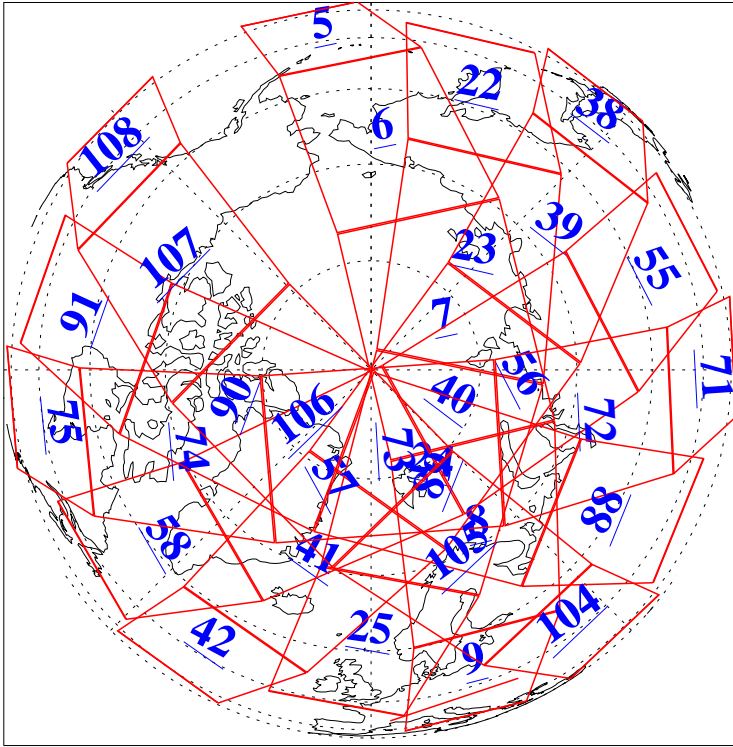

L1B Availability  
 AMSU Granules: 239  
 HSB Granules: 0  
 AIRS Granules: 240

14 Mar 2020  
 DoY 74  
 Aqua Day 6524  
 Granules: 1 to 120

Granules: 121 to 240

Legend: AMSU Available, *HSB Available*, AIRS Available

L1B Availability  
AMSU Granules: 239  
HSB Granules: 0  
AIRS Granules: 240

14 Mar 2020  
DoY 74  
Aqua Day 6524

Ascending Granules

Descending Granules

Legend: AMSU Available, *HSB Available*, *AIRS Available*

L1B Availability  
 AMSU Granules: 239  
 HSB Granules: 0  
 AIRS Granules: 240

14 Mar 2020  
 DoY 74  
 Aqua Day 6524

Northern Hemisphere Granules

Southern Hemisphere Granules

Legend: AMSU Available, ~~HSB Available~~, **AIRS Available**