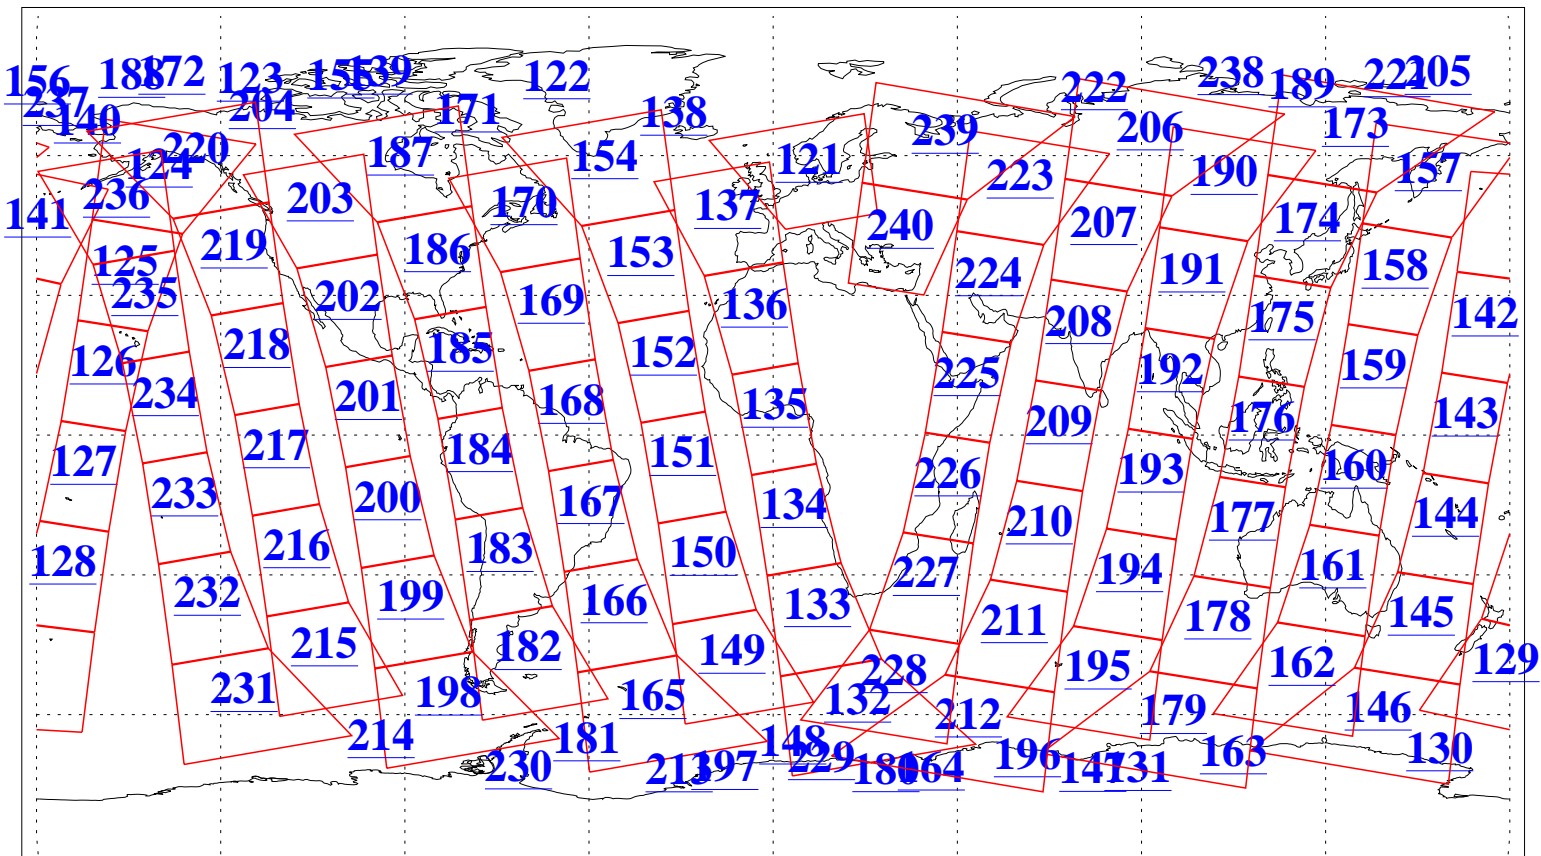

L1B Availability  
 AMSU Granules: 239  
 HSB Granules: 0  
 AIRS Granules: 240

14 Mar 2020  
 DoY 74  
 Aqua Day 6524  
 Granules: 1 to 120

Granules: 121 to 240

Legend: AMSU Available, *HSB Available*, AIRS Available

L1B Availability  
AMSU Granules: 239  
HSB Granules: 0  
AIRS Granules: 240

14 Mar 2020  
DoY 74  
Aqua Day 6524

Ascending Granules

Descending Granules

Legend: AMSU Available, *HSB Available*, *AIRS Available*

L1B Availability  
 AMSU Granules: 239  
 HSB Granules: 0  
 AIRS Granules: 240

14 Mar 2020  
 DoY 74  
 Aqua Day 6524

Northern Hemisphere Granules

Southern Hemisphere Granules

Legend: AMSU Available, ~~HSB Available~~, **AIRS Available**