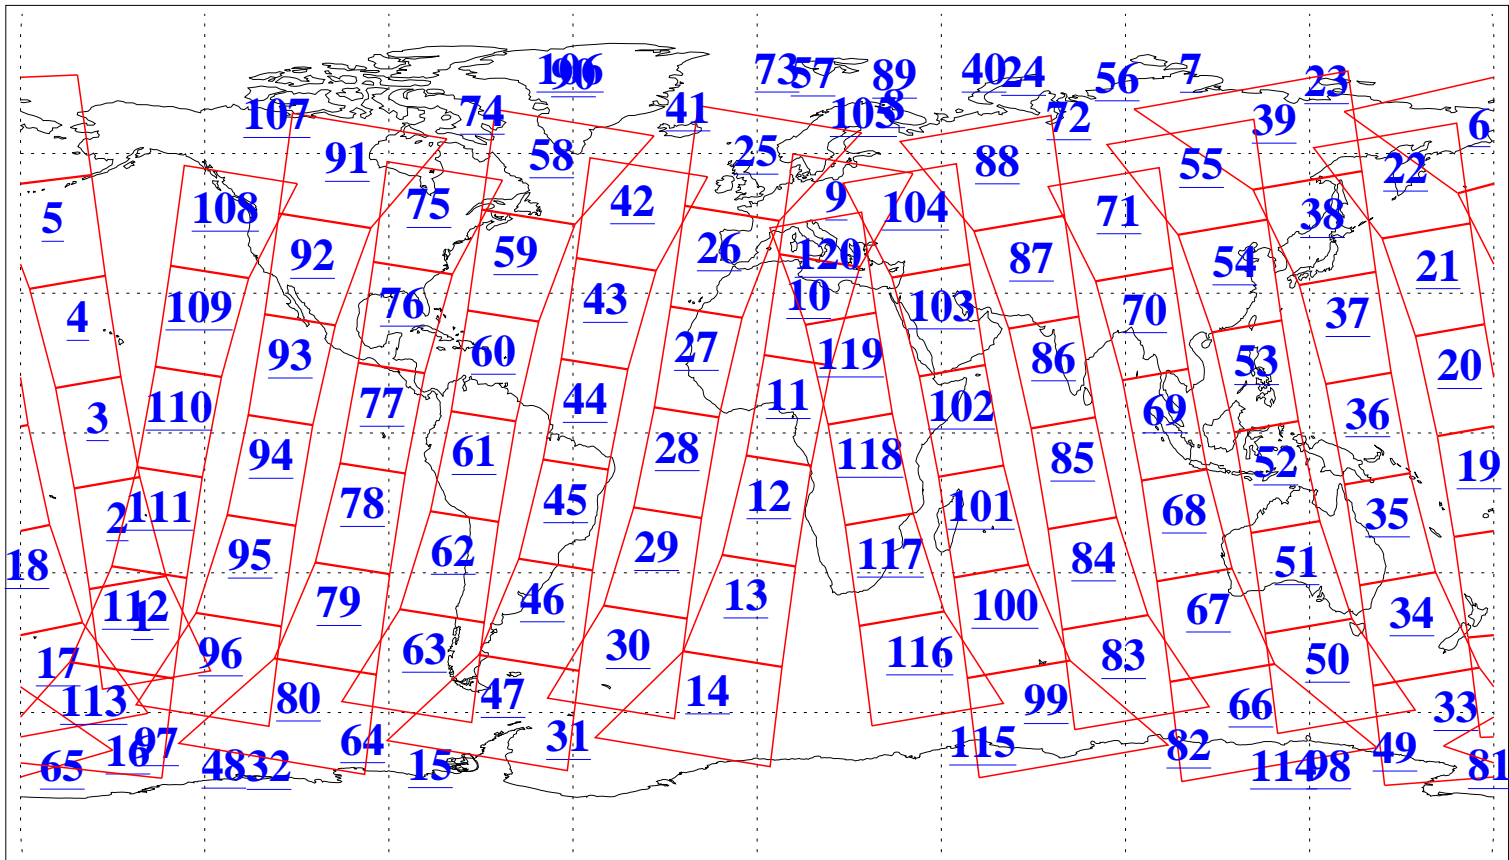

L1B Availability  
 AMSU Granules: 239  
 HSB Granules: 0  
 AIRS Granules: 240

14 Mar 2020  
 DoY 74  
 Aqua Day 6524  
 Granules: 1 to 120

Granules: 121 to 240

Legend: AMSU Available, *HSB Available*, AIRS Available

L1B Availability  
AMSU Granules: 239  
HSB Granules: 0  
AIRS Granules: 240

14 Mar 2020  
DoY 74  
Aqua Day 6524

Ascending Granules

Descending Granules

Legend: AMSU Available, *HSB Available*, *AIRS Available*

L1B Availability  
 AMSU Granules: 239  
 HSB Granules: 0  
 AIRS Granules: 240

14 Mar 2020  
 DoY 74  
 Aqua Day 6524

Northern Hemisphere Granules

Southern Hemisphere Granules

Legend: AMSU Available, ~~HSB Available~~, **AIRS Available**