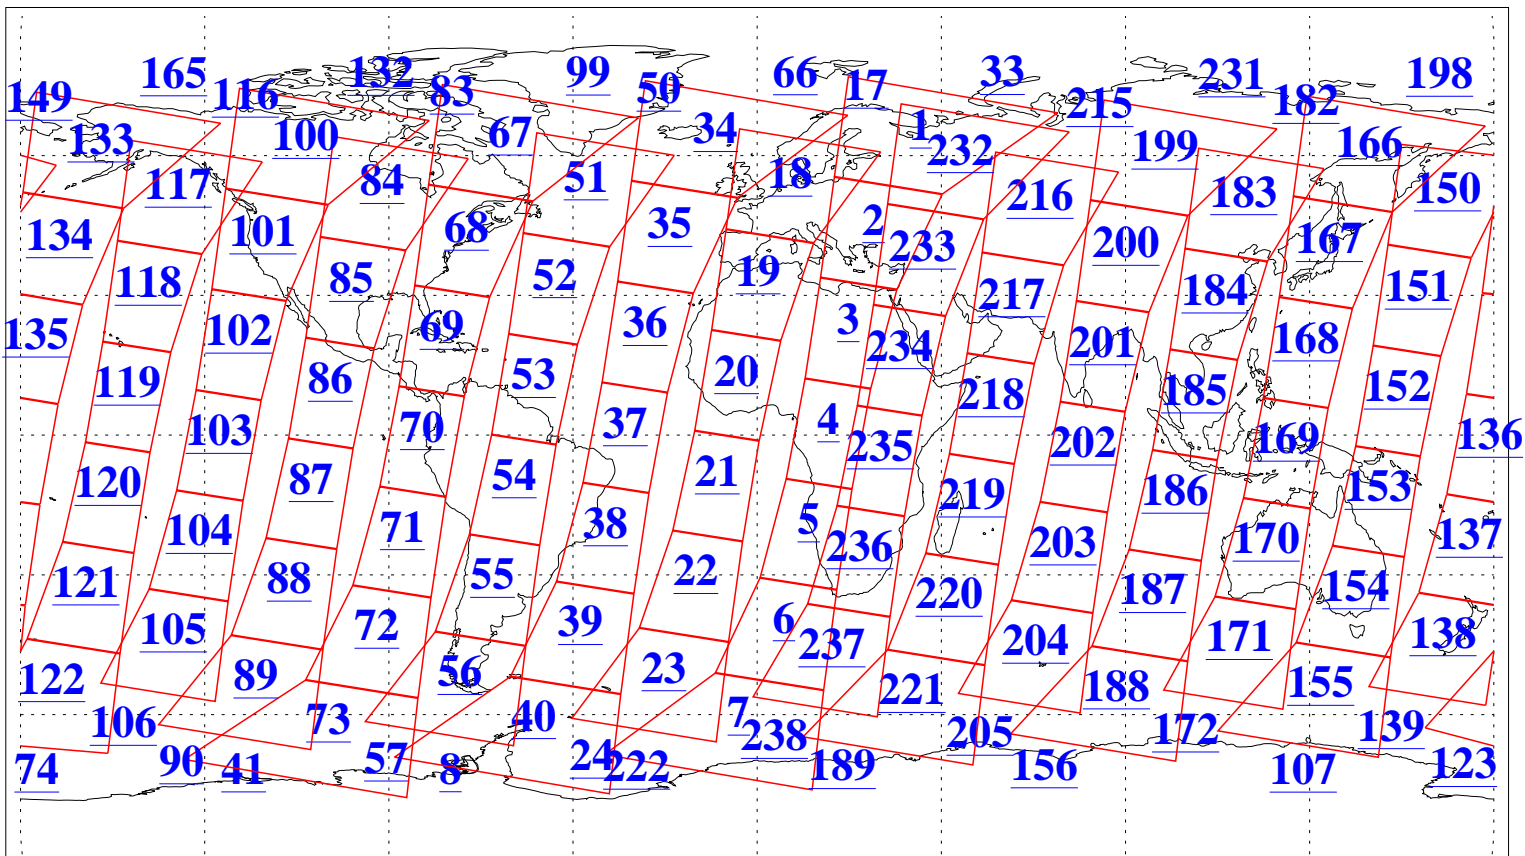

L1B Availability
AMSU Granules: 240
HSB Granules: 0
AIRS Granules: 240

13 Mar 2020
DoY 73
Aqua Day 6523
Granules: 1 to 120

Granules: 121 to 240

Legend: AMSU Available, HSB Available, AIRS Available

L1B Availability
 AMSU Granules: 240
 HSB Granules: 0
 AIRS Granules: 240

13 Mar 2020
 DoY 73
 Aqua Day 6523

Ascending Granules

Descending Granules

Legend: AMSU Available, HSB Available, AIRS Available

L1B Availability
 AMSU Granules: 240
 HSB Granules: 0
 AIRS Granules: 240

13 Mar 2020
 DoY 73
 Aqua Day 6523

Northern Hemisphere Granules

Southern Hemisphere Granules

Legend: AMSU Available, *HSB Available*, **AIRS Available**