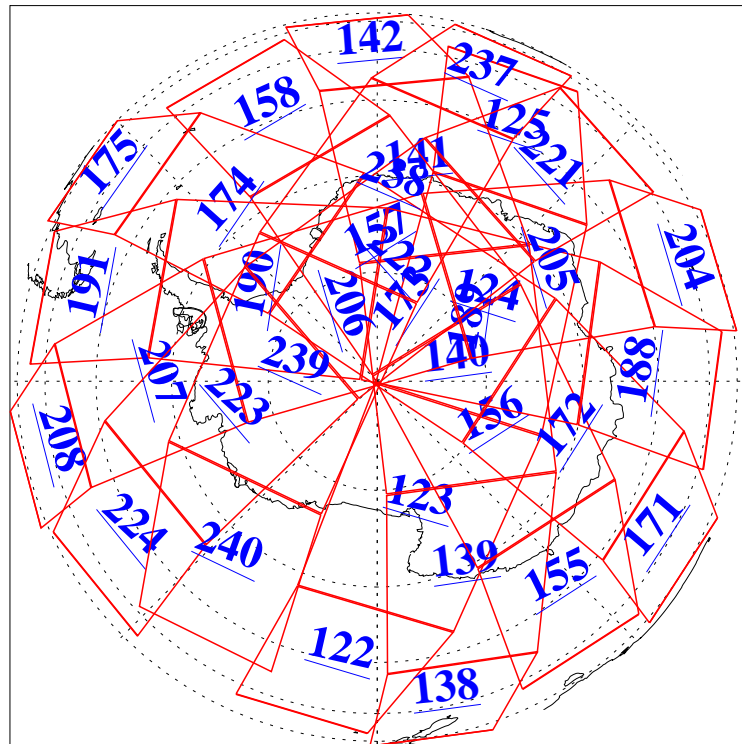

L1B Availability
AMSU Granules: 240
HSB Granules: 0
AIRS Granules: 240

13 Mar 2020
DoY 73
Aqua Day 6523
Granules: 1 to 120

Granules: 121 to 240

Legend: AMSU Available, HSB Available, AIRS Available

L1B Availability
 AMSU Granules: 240
 HSB Granules: 0
 AIRS Granules: 240

13 Mar 2020
 DoY 73
 Aqua Day 6523

Ascending Granules

Descending Granules

Legend: AMSU Available, HSB Available, AIRS Available

L1B Availability
 AMSU Granules: 240
 HSB Granules: 0
 AIRS Granules: 240

13 Mar 2020
 DoY 73
 Aqua Day 6523

Northern Hemisphere Granules

Southern Hemisphere Granules

Legend: AMSU Available, *HSB Available*, **AIRS Available**