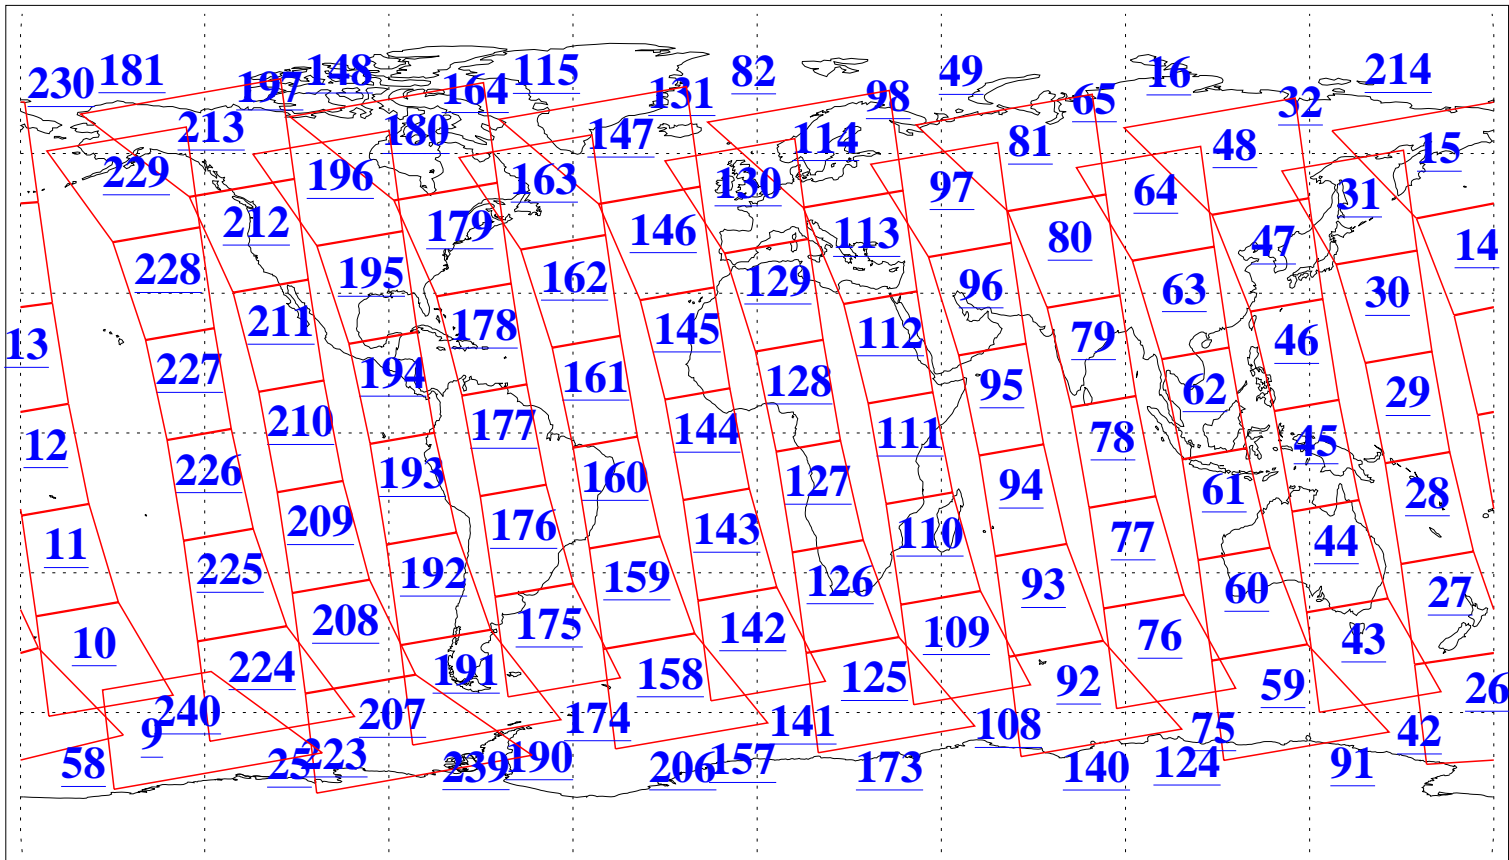

L1B Availability
AMSU Granules: 240
HSB Granules: 0
AIRS Granules: 240

13 Mar 2020
DoY 73
Aqua Day 6523
Granules: 1 to 120

Granules: 121 to 240

Legend: AMSU Available, HSB Available, AIRS Available

L1B Availability
 AMSU Granules: 240
 HSB Granules: 0
 AIRS Granules: 240

13 Mar 2020
 DoY 73
 Aqua Day 6523

Ascending Granules

Descending Granules

Legend: AMSU Available, HSB Available, AIRS Available

L1B Availability
 AMSU Granules: 240
 HSB Granules: 0
 AIRS Granules: 240

13 Mar 2020
 DoY 73
 Aqua Day 6523

Northern Hemisphere Granules

Southern Hemisphere Granules

Legend: AMSU Available, *HSB Available*, **AIRS Available**