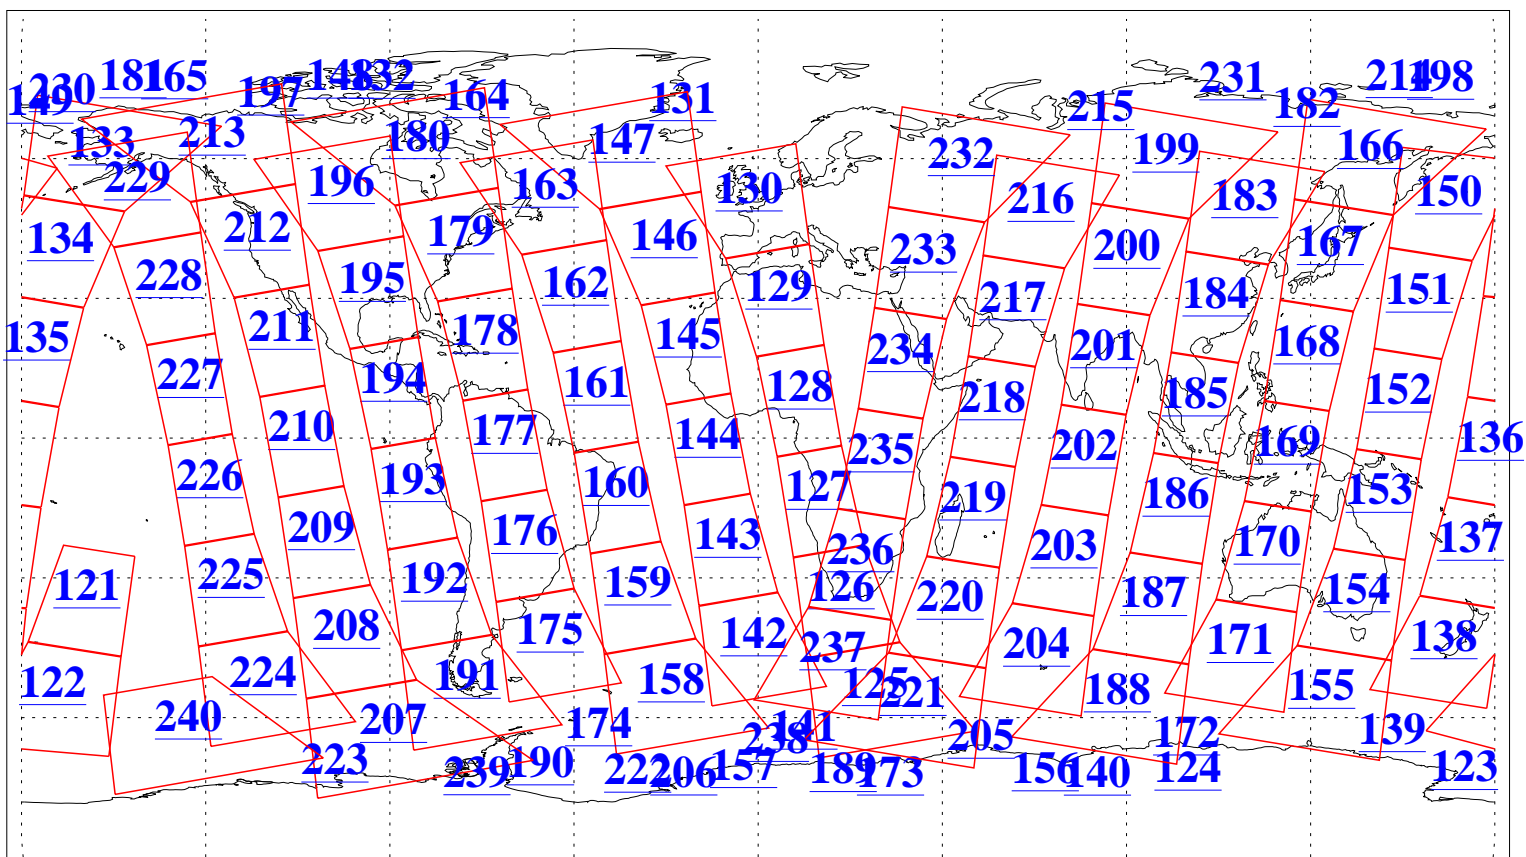

L1B Availability
AMSU Granules: 240
HSB Granules: 0
AIRS Granules: 240

13 Mar 2020
DoY 73
Aqua Day 6523
Granules: 1 to 120

Granules: 121 to 240

Legend: AMSU Available, HSB Available, AIRS Available

L1B Availability
 AMSU Granules: 240
 HSB Granules: 0
 AIRS Granules: 240

13 Mar 2020
 DoY 73
 Aqua Day 6523

Ascending Granules

Descending Granules

Legend: AMSU Available, HSB Available, AIRS Available

L1B Availability
 AMSU Granules: 240
 HSB Granules: 0
 AIRS Granules: 240

13 Mar 2020
 DoY 73
 Aqua Day 6523

Northern Hemisphere Granules

Southern Hemisphere Granules

Legend: AMSU Available, *HSB Available*, **AIRS Available**