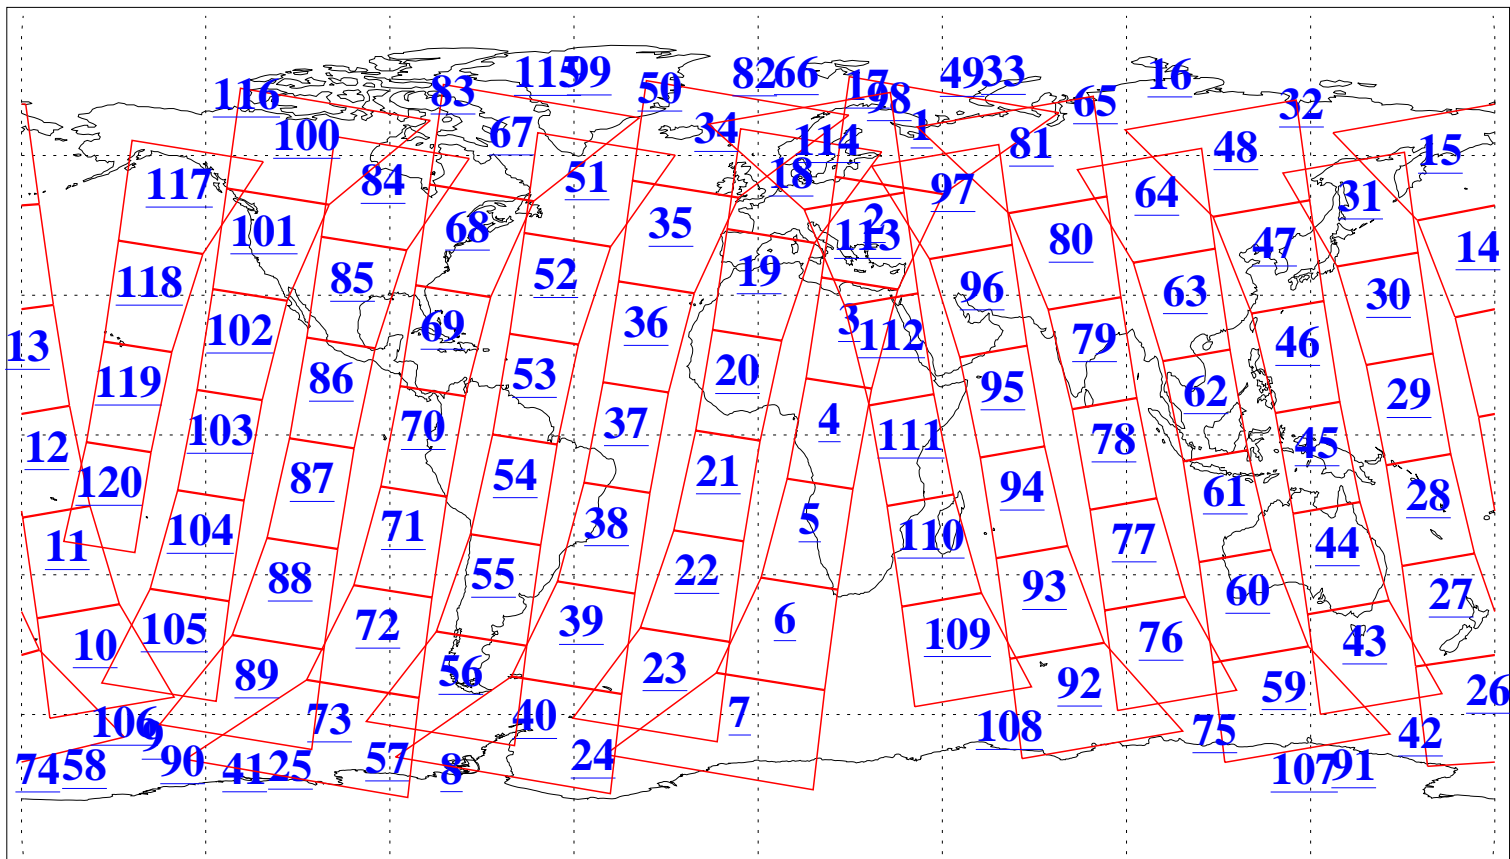

L1B Availability
AMSU Granules: 240
HSB Granules: 0
AIRS Granules: 240

13 Mar 2020
DoY 73
Aqua Day 6523
Granules: 1 to 120

Granules: 121 to 240

Legend: AMSU Available, HSB Available, AIRS Available

L1B Availability
 AMSU Granules: 240
 HSB Granules: 0
 AIRS Granules: 240

13 Mar 2020
 DoY 73
 Aqua Day 6523

Ascending Granules

Descending Granules

Legend: AMSU Available, HSB Available, AIRS Available

L1B Availability
 AMSU Granules: 240
 HSB Granules: 0
 AIRS Granules: 240

13 Mar 2020
 DoY 73
 Aqua Day 6523

Northern Hemisphere Granules

Southern Hemisphere Granules

Legend: AMSU Available, *HSB Available*, **AIRS Available**