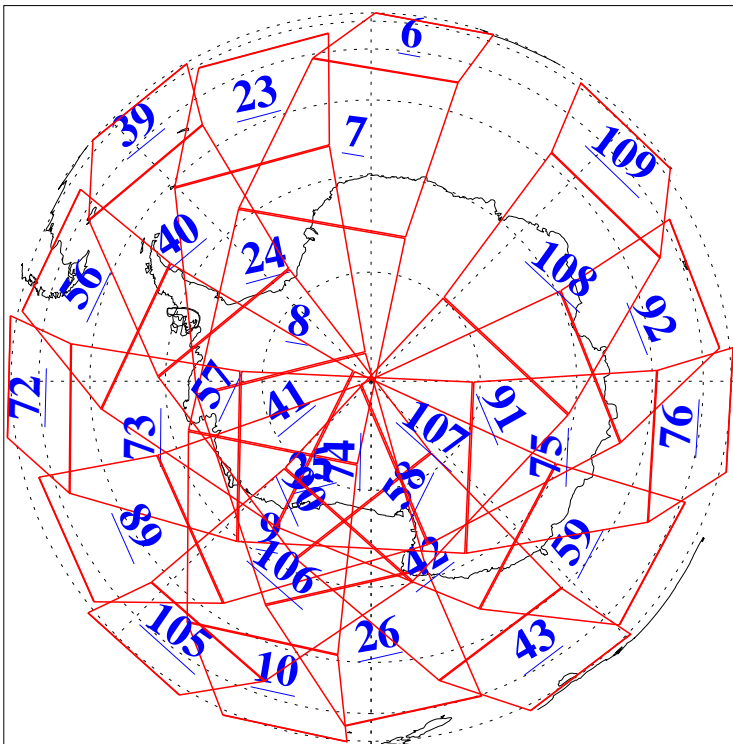

13 Mar 2020
 DoY 73
 Aqua Day 6523

Ascending Granules

Descending Granules

Legend: AMSU Available, HSB Available, AIRS Available

L1B Availability
 AMSU Granules: 240
 HSB Granules: 0
 AIRS Granules: 240

13 Mar 2020
 DoY 73
 Aqua Day 6523

Northern Hemisphere Granules

Southern Hemisphere Granules

Legend: AMSU Available, *HSB Available*, **AIRS Available**