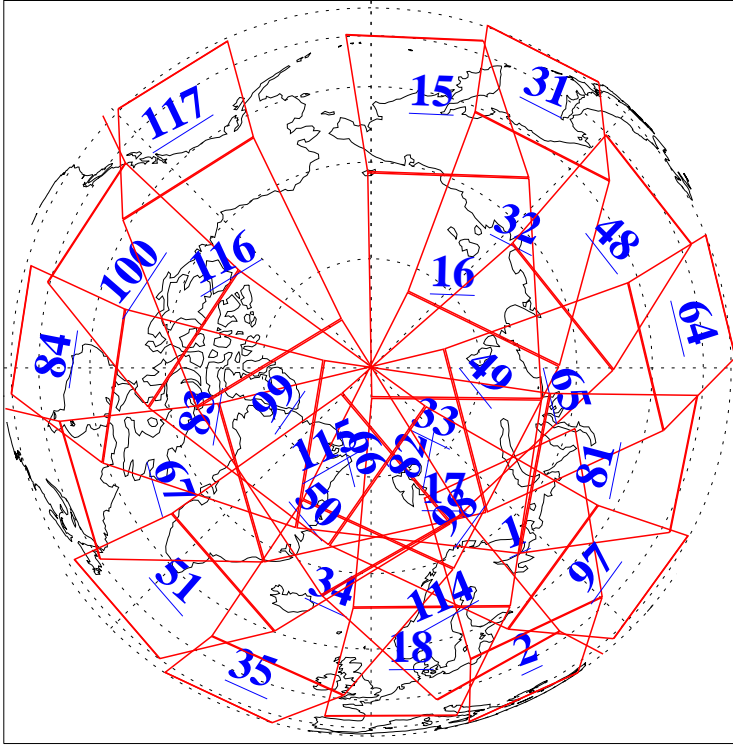

L1B Availability
AMSU Granules: 240
HSB Granules: 0
AIRS Granules: 240

13 Mar 2020
DoY 73
Aqua Day 6523
Granules: 1 to 120

Granules: 121 to 240

Legend: AMSU Available, HSB Available, AIRS Available

L1B Availability
 AMSU Granules: 240
 HSB Granules: 0
 AIRS Granules: 240

13 Mar 2020
 DoY 73
 Aqua Day 6523

Ascending Granules

Descending Granules

Legend: AMSU Available, HSB Available, AIRS Available

L1B Availability
 AMSU Granules: 240
 HSB Granules: 0
 AIRS Granules: 240

13 Mar 2020
 DoY 73
 Aqua Day 6523

Northern Hemisphere Granules

Southern Hemisphere Granules

Legend: AMSU Available, *HSB Available*, **AIRS Available**