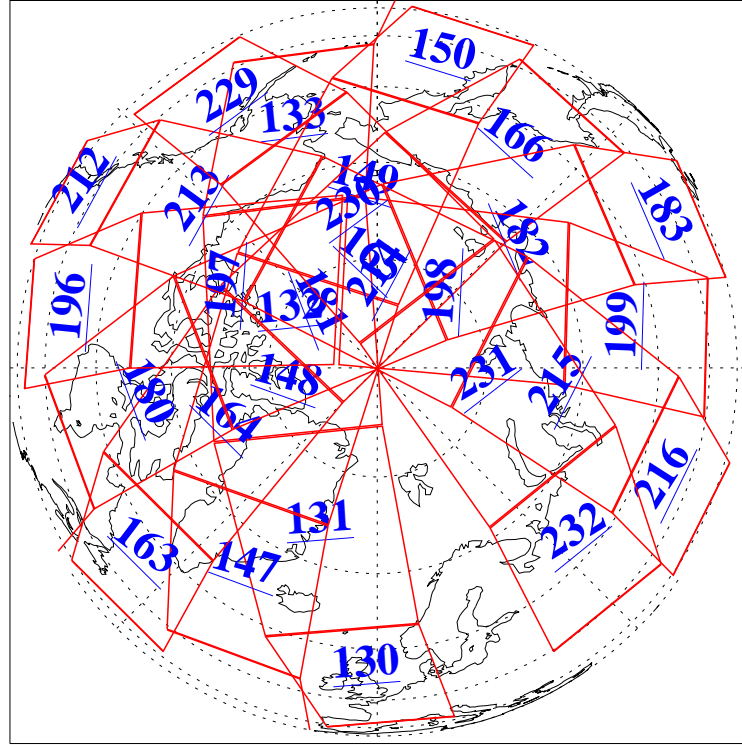

13 Mar 2020
 DoY 73
 Aqua Day 6523

Ascending Granules

Descending Granules

Legend: AMSU Available, HSB Available, AIRS Available

L1B Availability
 AMSU Granules: 240
 HSB Granules: 0
 AIRS Granules: 240

13 Mar 2020
 DoY 73
 Aqua Day 6523

Northern Hemisphere Granules

Southern Hemisphere Granules

Legend: AMSU Available, *HSB Available*, **AIRS Available**