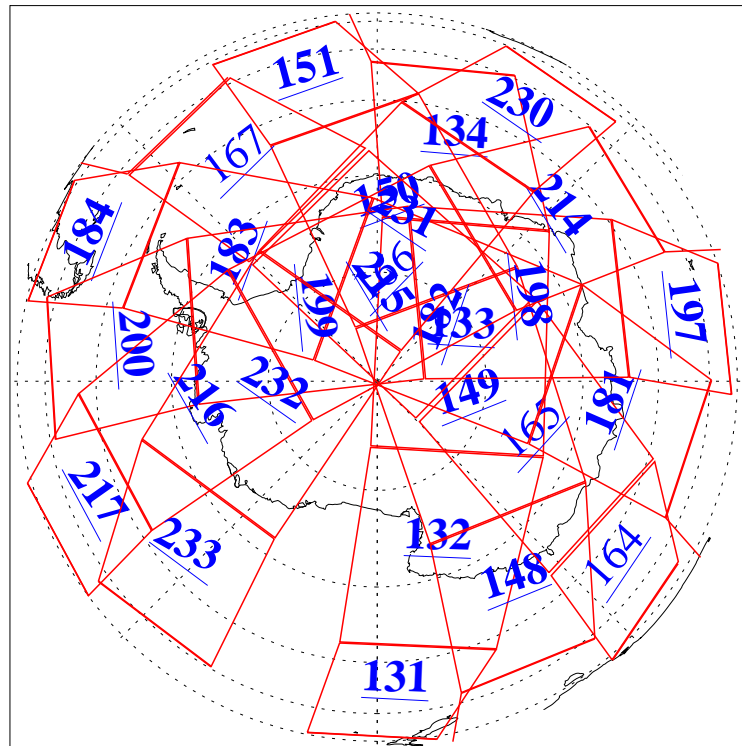

12 Mar 2020
 DoY 72
 Aqua Day 6522

Ascending Granules

Descending Granules

Legend: AMSU Available, *HSB Available*, *AIRS Available*

L1B Availability
 AMSU Granules: 240
 HSB Granules: 0
 AIRS Granules: 219

12 Mar 2020
 DoY 72
 Aqua Day 6522

Northern Hemisphere Granules

Southern Hemisphere Granules

Legend: AMSU Available, HSB Available, AIRS Available