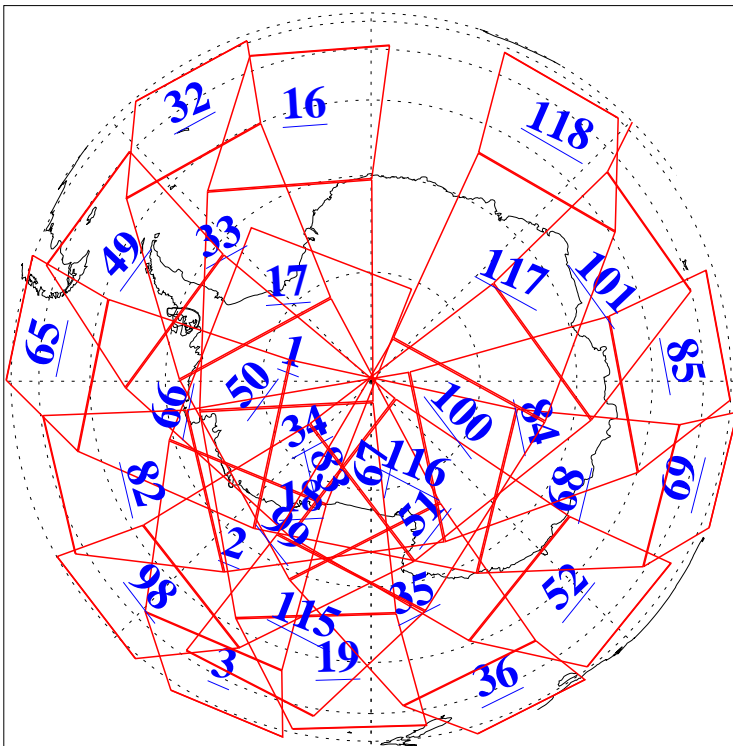

L1B Availability
AMSU Granules: 240
HSB Granules: 0
AIRS Granules: 219

12 Mar 2020
DoY 72
Aqua Day 6522
Granules: 1 to 120

Granules: 121 to 240

Legend: AMSU Available, *HSB Available*, AIRS Available

L1B Availability
 AMSU Granules: 240
 HSB Granules: 0
 AIRS Granules: 219

12 Mar 2020
 DoY 72
 Aqua Day 6522

Ascending Granules

Descending Granules

Legend: AMSU Available, *HSB Available*, *AIRS Available*

L1B Availability
 AMSU Granules: 240
 HSB Granules: 0
 AIRS Granules: 219

12 Mar 2020
 DoY 72
 Aqua Day 6522

Northern Hemisphere Granules

Southern Hemisphere Granules

Legend: AMSU Available, HSB Available, AIRS Available