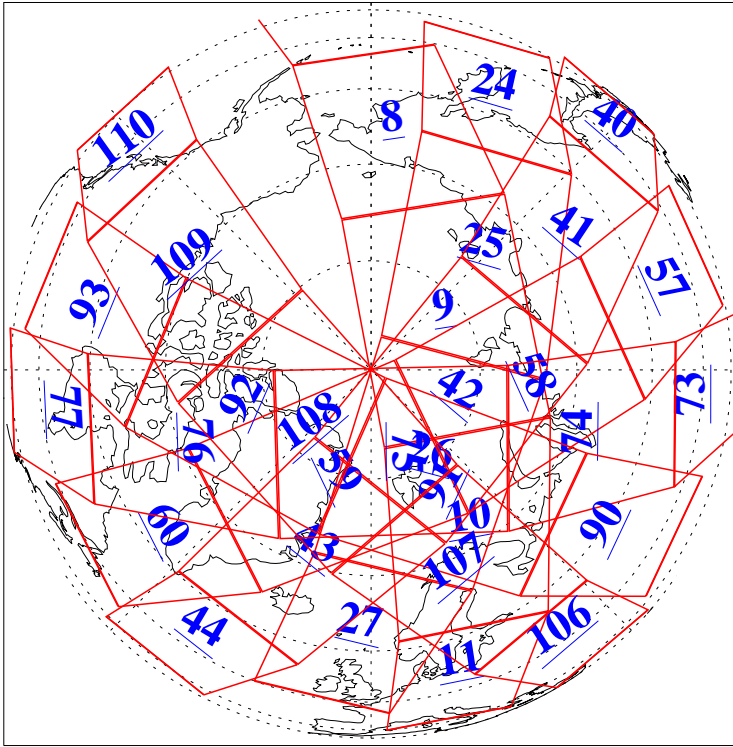

L1B Availability
AMSU Granules: 240
HSB Granules: 0
AIRS Granules: 219

12 Mar 2020
DoY 72
Aqua Day 6522

Northern Hemisphere Granules

Southern Hemisphere Granules