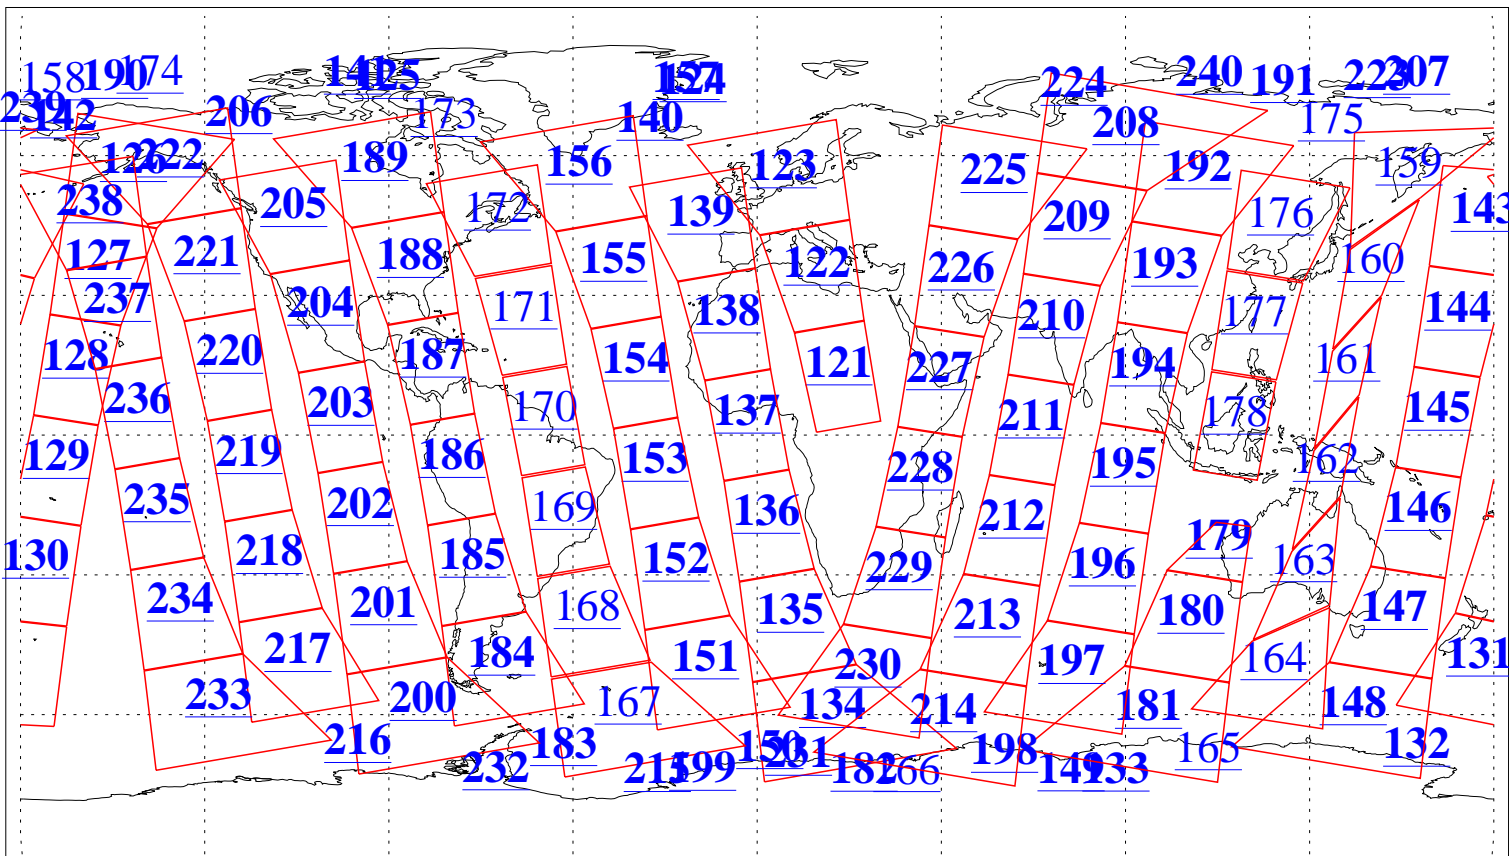

L1B Availability
AMSU Granules: 240
HSB Granules: 0
AIRS Granules: 219

12 Mar 2020
DoY 72
Aqua Day 6522
Granules: 1 to 120

Granules: 121 to 240

Legend: AMSU Available, *HSB Available*, AIRS Available

L1B Availability
 AMSU Granules: 240
 HSB Granules: 0
 AIRS Granules: 219

12 Mar 2020
 DoY 72
 Aqua Day 6522

Ascending Granules

Descending Granules

Legend: AMSU Available, *HSB Available*, *AIRS Available*

L1B Availability
 AMSU Granules: 240
 HSB Granules: 0
 AIRS Granules: 219