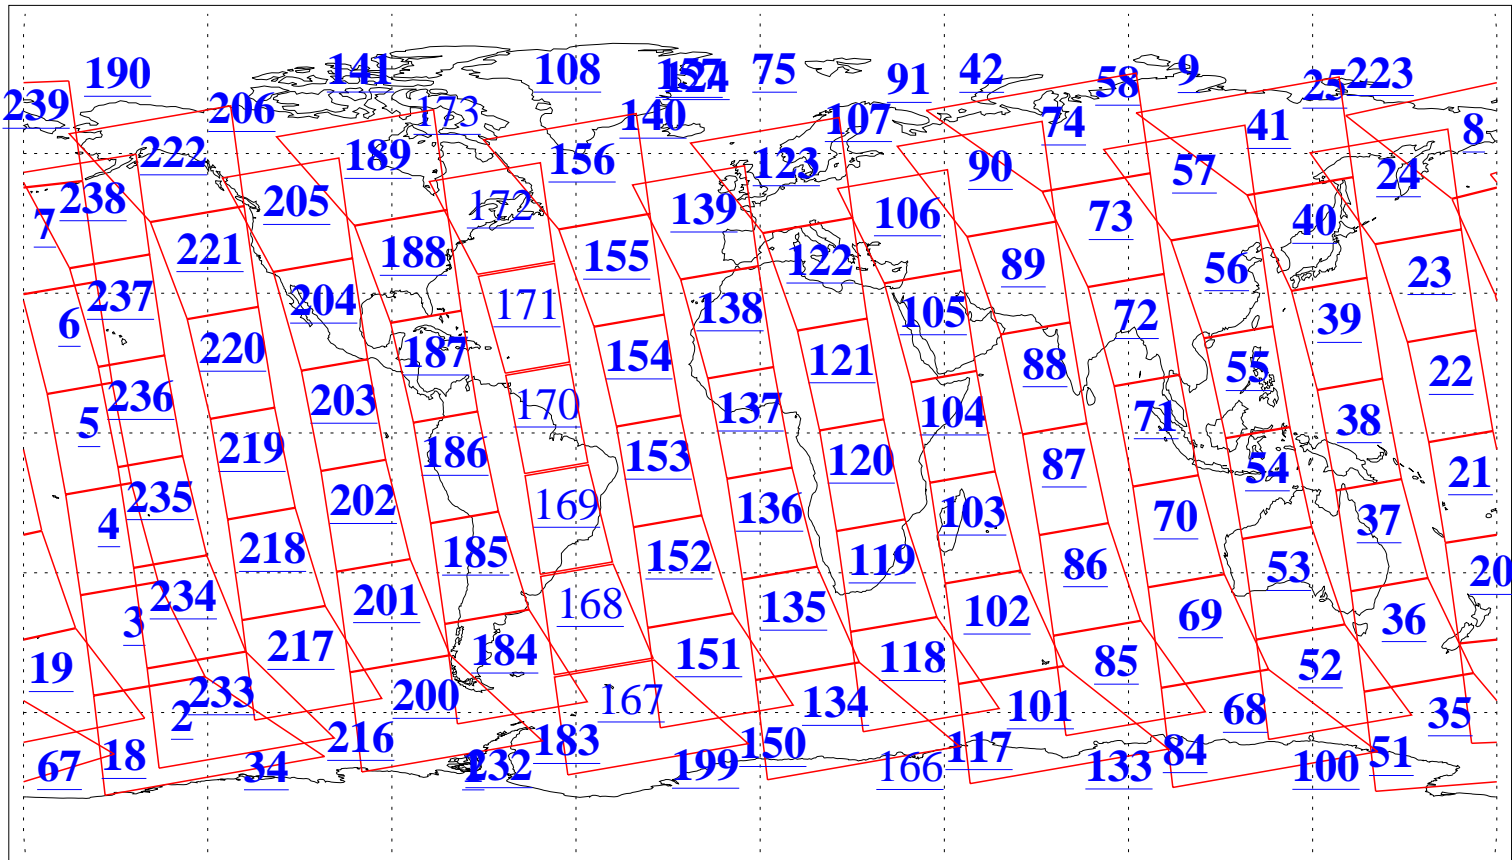

L1B Availability
AMSU Granules: 240
HSB Granules: 0
AIRS Granules: 219

12 Mar 2020
DoY 72
Aqua Day 6522
Granules: 1 to 120

Granules: 121 to 240

Legend: AMSU Available, *HSB Available*, AIRS Available

L1B Availability
 AMSU Granules: 240
 HSB Granules: 0
 AIRS Granules: 219

12 Mar 2020
 DoY 72
 Aqua Day 6522

Ascending Granules

Descending Granules

Legend: AMSU Available, *HSB Available*, *AIRS Available*

L1B Availability
 AMSU Granules: 240
 HSB Granules: 0
 AIRS Granules: 219