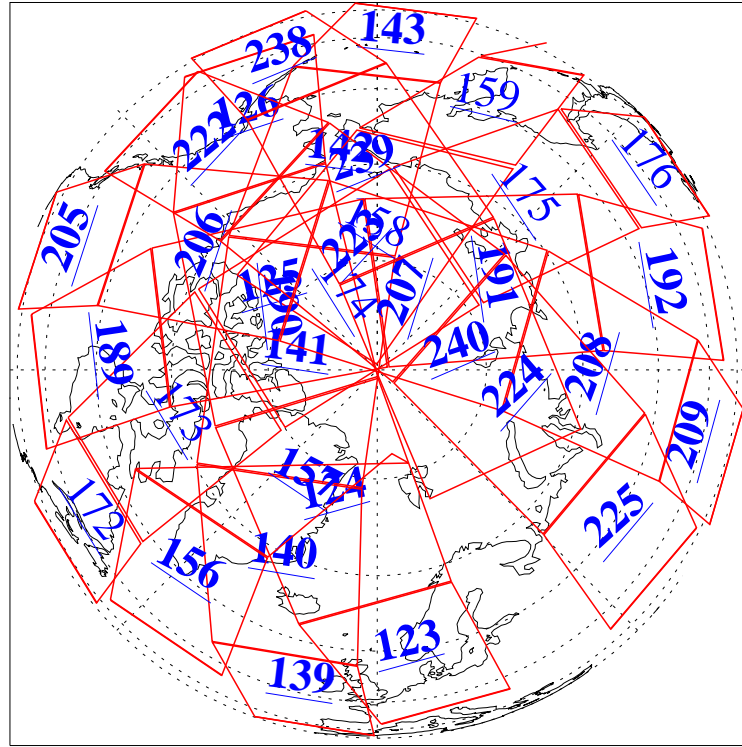

12 Mar 2020
 DoY 72
 Aqua Day 6522

Ascending Granules

Descending Granules

Legend: AMSU Available, *HSB Available*, *AIRS Available*

L1B Availability
 AMSU Granules: 240
 HSB Granules: 0
 AIRS Granules: 219

12 Mar 2020
 DoY 72
 Aqua Day 6522

Northern Hemisphere Granules

Southern Hemisphere Granules

Legend: AMSU Available, HSB Available, AIRS Available