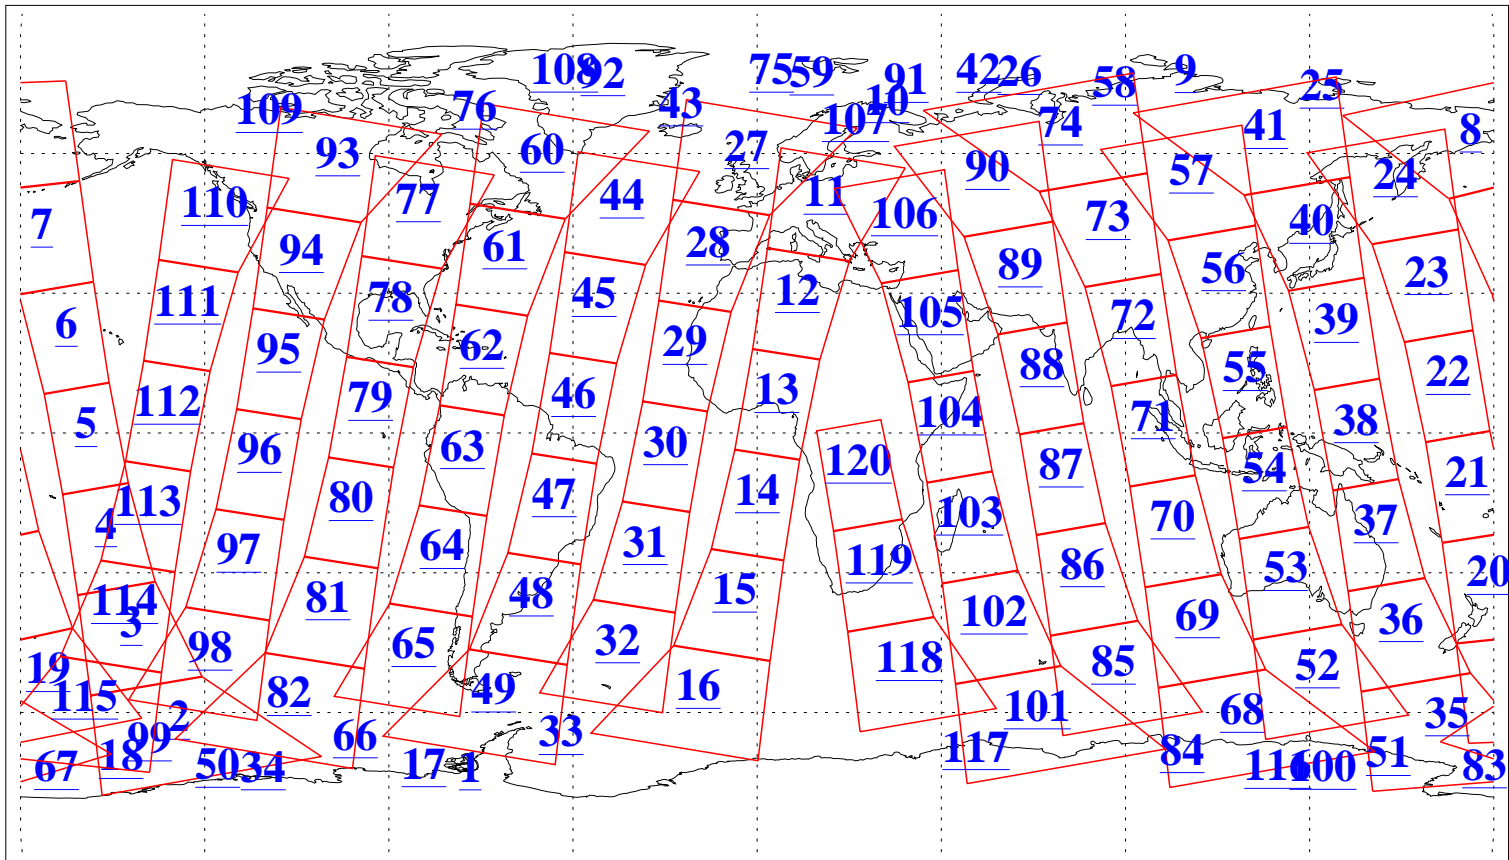

L1B Availability
AMSU Granules: 240
HSB Granules: 0
AIRS Granules: 219

12 Mar 2020
DoY 72
Aqua Day 6522
Granules: 1 to 120

Granules: 121 to 240

Legend: AMSU Available, *HSB Available*, AIRS Available

L1B Availability
 AMSU Granules: 240
 HSB Granules: 0
 AIRS Granules: 219

12 Mar 2020
 DoY 72
 Aqua Day 6522

Ascending Granules

Descending Granules

Legend: AMSU Available, *HSB Available*, *AIRS Available*

L1B Availability
 AMSU Granules: 240
 HSB Granules: 0
 AIRS Granules: 219

12 Mar 2020
 DoY 72
 Aqua Day 6522

Northern Hemisphere Granules

Southern Hemisphere Granules

Legend: AMSU Available, HSB Available, AIRS Available