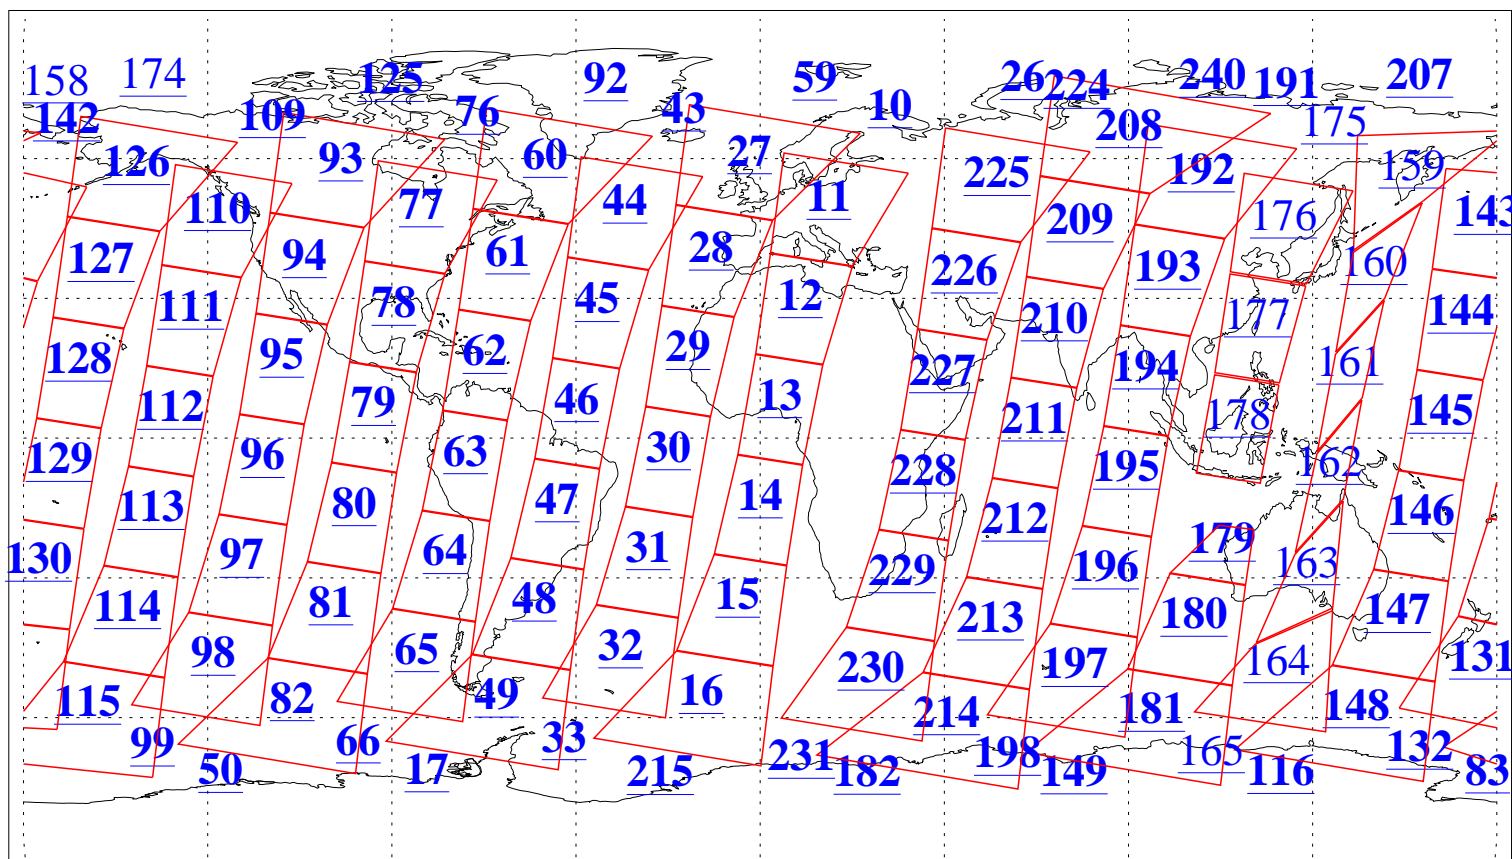

L1B Availability
AMSU Granules: 240
HSB Granules: 0
AIRS Granules: 219

12 Mar 2020
DoY 72
Aqua Day 6522
Granules: 1 to 120

Granules: 121 to 240

Legend: AMSU Available, *HSB Available*, AIRS Available

L1B Availability
 AMSU Granules: 240
 HSB Granules: 0
 AIRS Granules: 219

12 Mar 2020
 DoY 72
 Aqua Day 6522

Ascending Granules

Descending Granules

Legend: AMSU Available, *HSB Available*, *AIRS Available*

L1B Availability
 AMSU Granules: 240
 HSB Granules: 0
 AIRS Granules: 219

12 Mar 2020
 DoY 72
 Aqua Day 6522

Northern Hemisphere Granules

Southern Hemisphere Granules

Legend: AMSU Available, HSB Available, AIRS Available