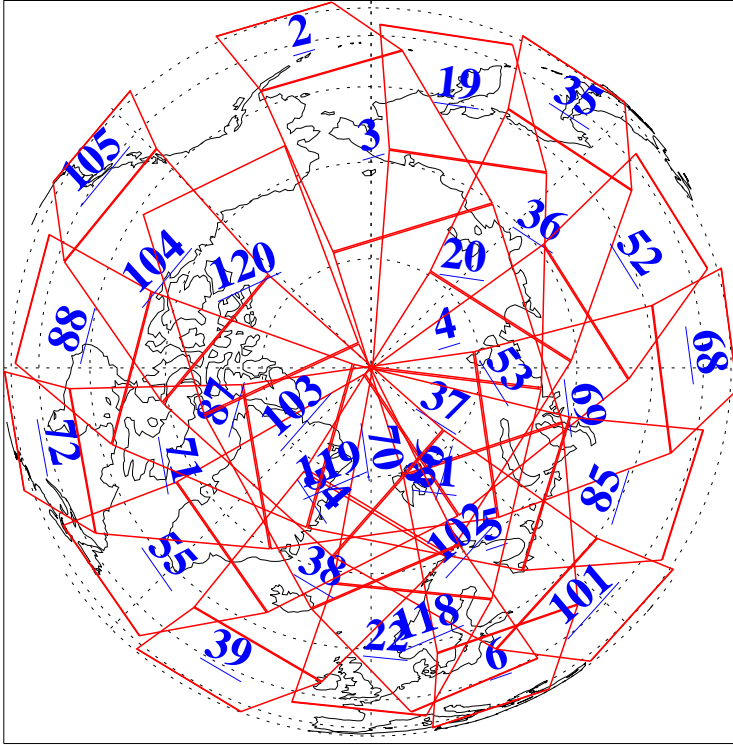

L1B Availability  
 AMSU Granules: 240  
 HSB Granules: 0  
 AIRS Granules: 239

9 Mar 2020  
 DoY 69  
 Aqua Day 6519

Ascending Granules

Descending Granules

Legend: AMSU Available, HSB Available, AIRS Available

L1B Availability  
 AMSU Granules: 240  
 HSB Granules: 0  
 AIRS Granules: 239

9 Mar 2020  
 DoY 69  
 Aqua Day 6519

Northern Hemisphere Granules

Southern Hemisphere Granules

Legend: AMSU Available, HSB Available, AIRS Available