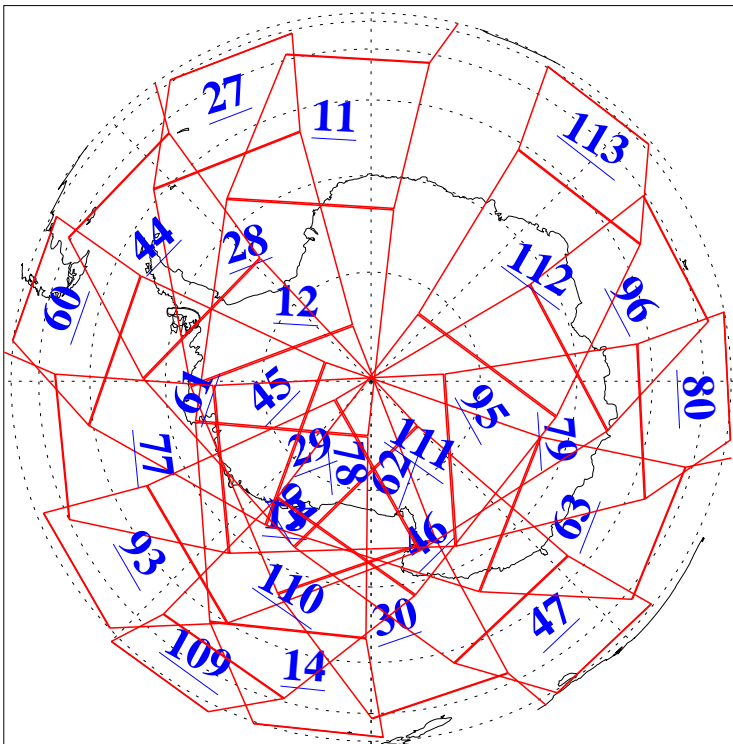

L1B Availability  
 AMSU Granules: 240  
 HSB Granules: 0  
 AIRS Granules: 239

9 Mar 2020  
 DoY 69  
 Aqua Day 6519  
 Granules: 1 to 120

Granules: 121 to 240

Legend: AMSU Available, *HSB Available*, AIRS Available

L1B Availability  
 AMSU Granules: 240  
 HSB Granules: 0  
 AIRS Granules: 239

9 Mar 2020  
 DoY 69  
 Aqua Day 6519

Ascending Granules

Descending Granules

Legend: AMSU Available, HSB Available, AIRS Available

L1B Availability  
 AMSU Granules: 240  
 HSB Granules: 0  
 AIRS Granules: 239

9 Mar 2020  
 DoY 69  
 Aqua Day 6519

Northern Hemisphere Granules

Southern Hemisphere Granules

Legend: AMSU Available, HSB Available, AIRS Available