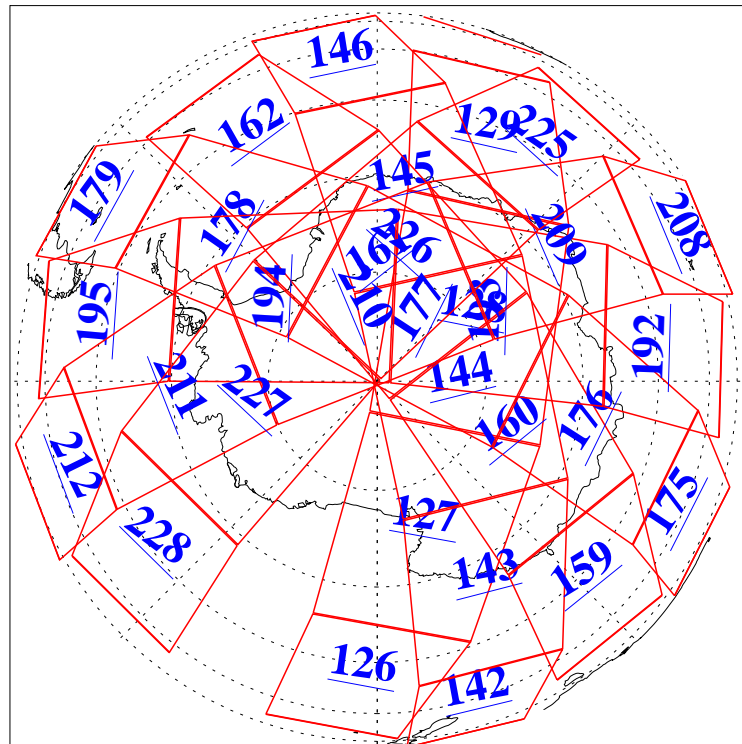

L1B Availability  
 AMSU Granules: 240  
 HSB Granules: 0  
 AIRS Granules: 239

9 Mar 2020  
 DoY 69  
 Aqua Day 6519  
 Granules: 1 to 120

Granules: 121 to 240

Legend: AMSU Available, *HSB Available*, AIRS Available

L1B Availability  
 AMSU Granules: 240  
 HSB Granules: 0  
 AIRS Granules: 239

9 Mar 2020  
 DoY 69  
 Aqua Day 6519

Ascending Granules

Descending Granules

Legend: AMSU Available, HSB Available, AIRS Available

L1B Availability  
 AMSU Granules: 240  
 HSB Granules: 0  
 AIRS Granules: 239

9 Mar 2020  
 DoY 69  
 Aqua Day 6519

Northern Hemisphere Granules

Southern Hemisphere Granules

Legend: AMSU Available, HSB Available, AIRS Available