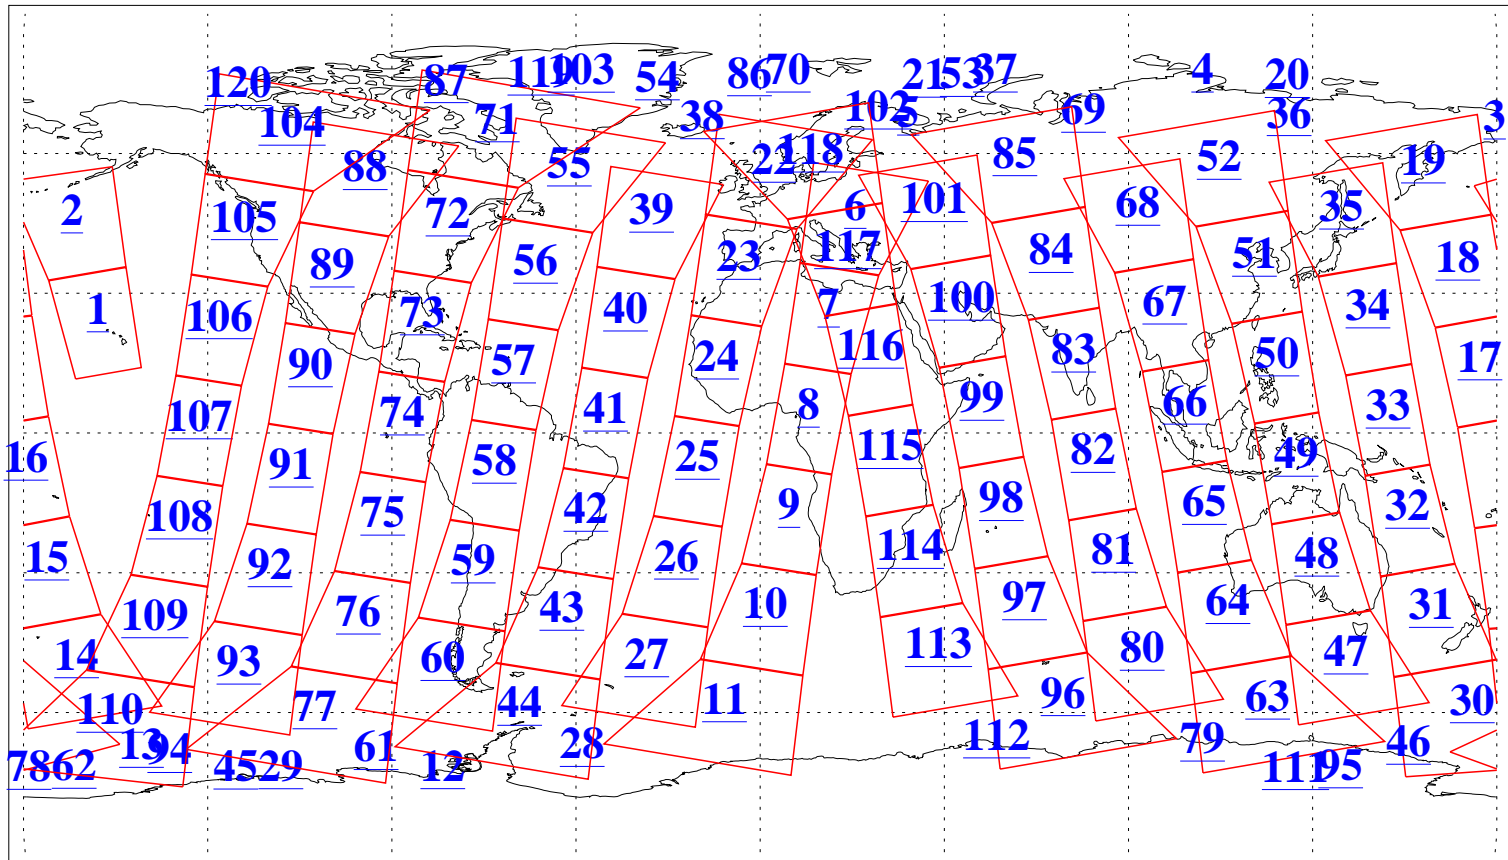

L1B Availability  
 AMSU Granules: 240  
 HSB Granules: 0  
 AIRS Granules: 239

9 Mar 2020  
 DoY 69  
 Aqua Day 6519  
 Granules: 1 to 120

Granules: 121 to 240

Legend: AMSU Available, *HSB Available*, AIRS Available

L1B Availability  
 AMSU Granules: 240  
 HSB Granules: 0  
 AIRS Granules: 239

9 Mar 2020  
 DoY 69  
 Aqua Day 6519

Ascending Granules

Descending Granules

Legend: AMSU Available, HSB Available, AIRS Available

L1B Availability  
 AMSU Granules: 240  
 HSB Granules: 0  
 AIRS Granules: 239

9 Mar 2020  
 DoY 69  
 Aqua Day 6519

Northern Hemisphere Granules

Southern Hemisphere Granules

Legend: AMSU Available, HSB Available, AIRS Available