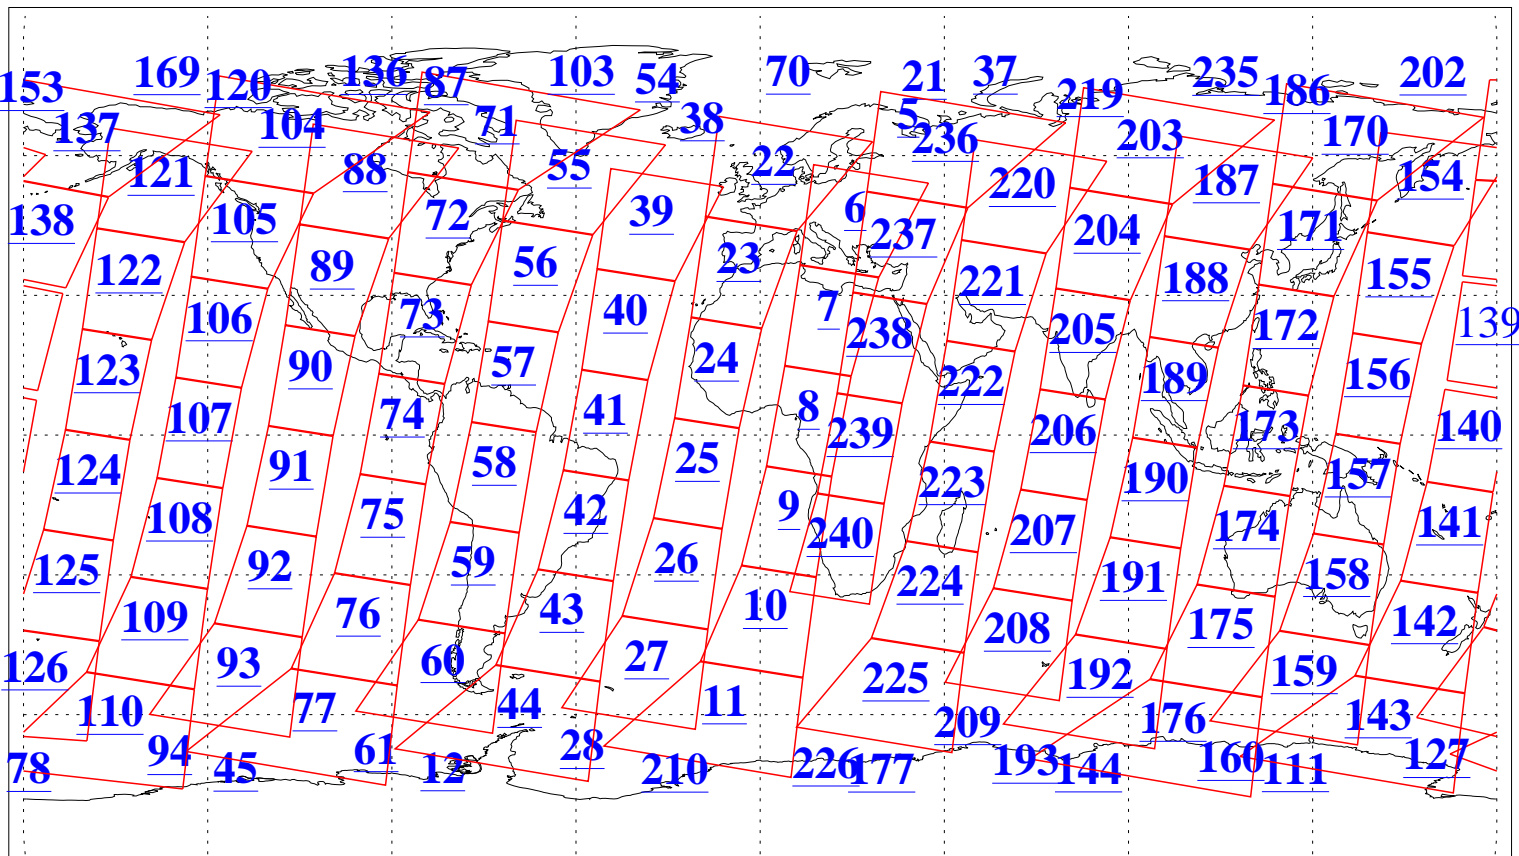

L1B Availability  
 AMSU Granules: 240  
 HSB Granules: 0  
 AIRS Granules: 239

9 Mar 2020  
 DoY 69  
 Aqua Day 6519  
 Granules: 1 to 120

Granules: 121 to 240

Legend: AMSU Available, *HSB Available*, AIRS Available

L1B Availability  
 AMSU Granules: 240  
 HSB Granules: 0  
 AIRS Granules: 239

9 Mar 2020  
 DoY 69  
 Aqua Day 6519

Ascending Granules

Descending Granules

Legend: AMSU Available, HSB Available, AIRS Available

L1B Availability  
 AMSU Granules: 240  
 HSB Granules: 0  
 AIRS Granules: 239

9 Mar 2020  
 DoY 69  
 Aqua Day 6519

Northern Hemisphere Granules

Southern Hemisphere Granules

Legend: AMSU Available, HSB Available, AIRS Available