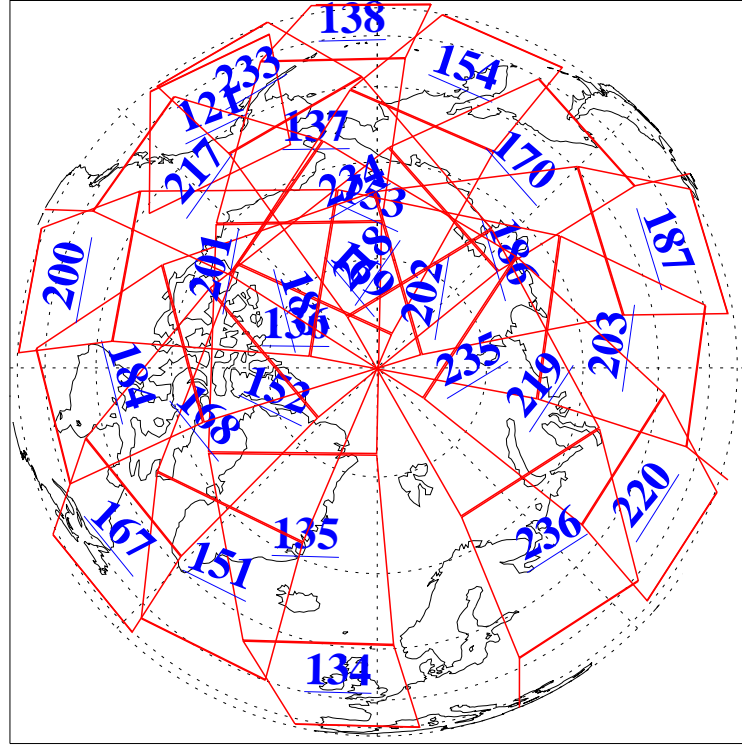

L1B Availability  
 AMSU Granules: 240  
 HSB Granules: 0  
 AIRS Granules: 239

9 Mar 2020  
 DoY 69  
 Aqua Day 6519

Ascending Granules

Descending Granules

Legend: AMSU Available, HSB Available, AIRS Available

L1B Availability  
 AMSU Granules: 240  
 HSB Granules: 0  
 AIRS Granules: 239

9 Mar 2020  
 DoY 69  
 Aqua Day 6519

Northern Hemisphere Granules

Southern Hemisphere Granules

Legend: AMSU Available, HSB Available, AIRS Available