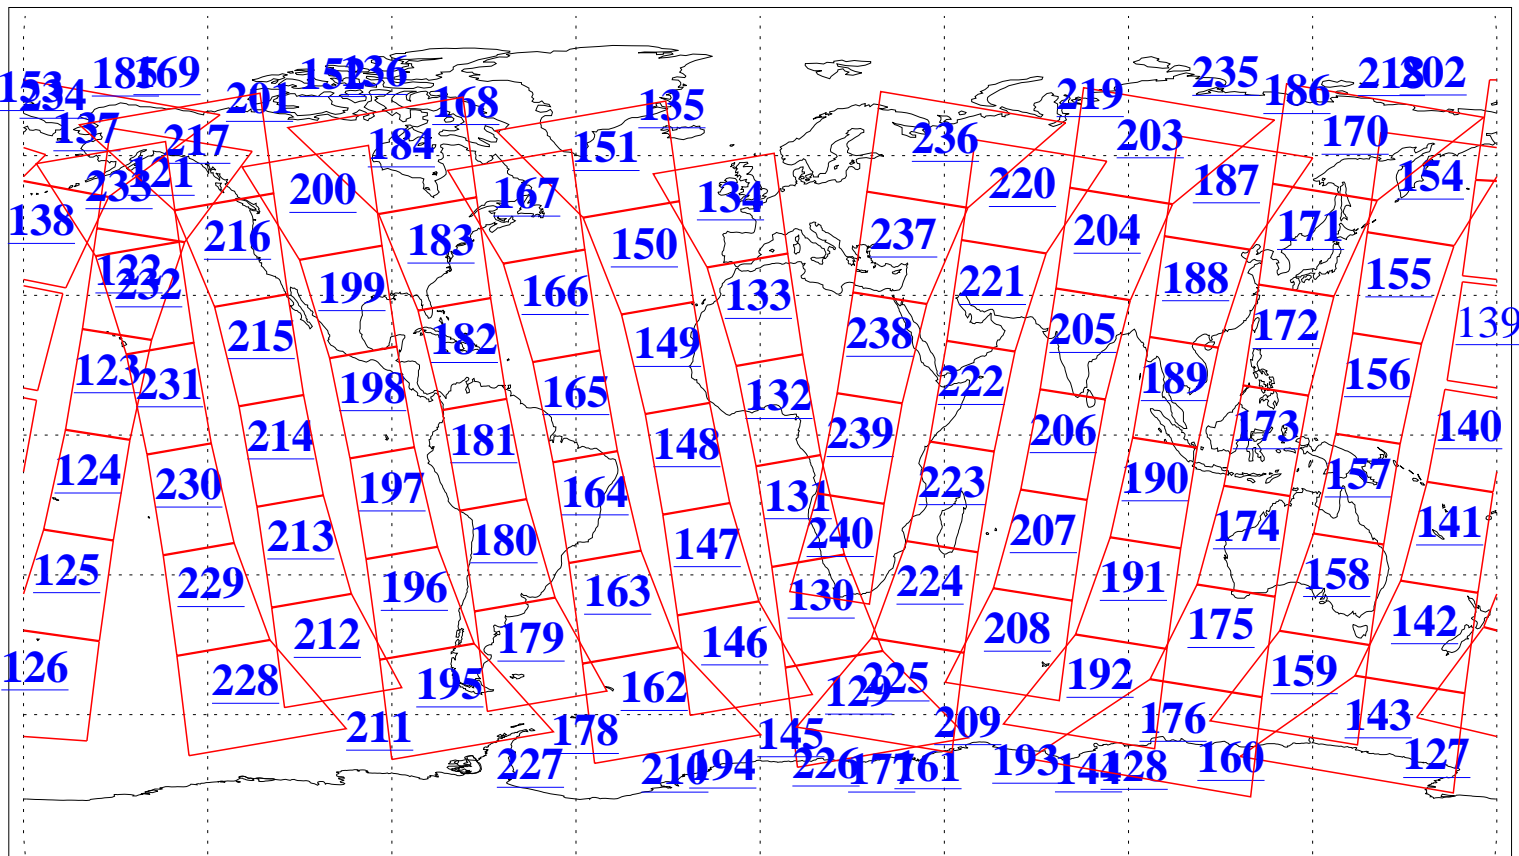

L1B Availability  
 AMSU Granules: 240  
 HSB Granules: 0  
 AIRS Granules: 239

9 Mar 2020  
 DoY 69  
 Aqua Day 6519  
 Granules: 1 to 120

Granules: 121 to 240

Legend: AMSU Available, *HSB Available*, AIRS Available

L1B Availability  
 AMSU Granules: 240  
 HSB Granules: 0  
 AIRS Granules: 239

9 Mar 2020  
 DoY 69  
 Aqua Day 6519

Ascending Granules

Descending Granules

Legend: AMSU Available, HSB Available, AIRS Available

L1B Availability  
 AMSU Granules: 240  
 HSB Granules: 0  
 AIRS Granules: 239

9 Mar 2020  
 DoY 69  
 Aqua Day 6519

Northern Hemisphere Granules

Southern Hemisphere Granules

Legend: AMSU Available, HSB Available, AIRS Available