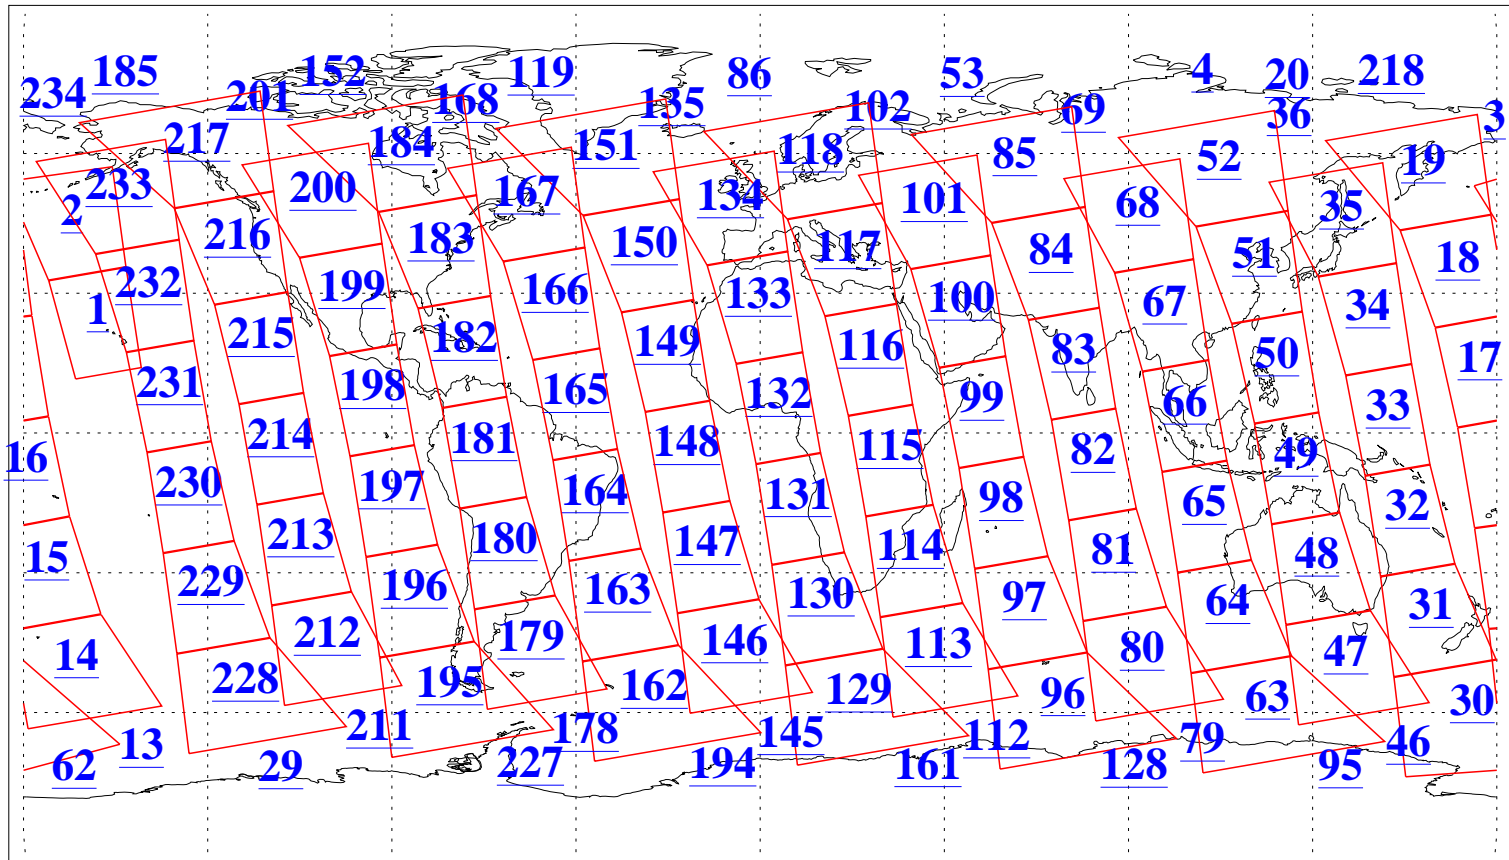

L1B Availability  
 AMSU Granules: 240  
 HSB Granules: 0  
 AIRS Granules: 239

9 Mar 2020  
 DoY 69  
 Aqua Day 6519  
 Granules: 1 to 120

Granules: 121 to 240

Legend: AMSU Available, *HSB Available*, AIRS Available

L1B Availability  
 AMSU Granules: 240  
 HSB Granules: 0  
 AIRS Granules: 239

9 Mar 2020  
 DoY 69  
 Aqua Day 6519

Ascending Granules

Descending Granules

Legend: AMSU Available, HSB Available, AIRS Available

L1B Availability  
 AMSU Granules: 240  
 HSB Granules: 0  
 AIRS Granules: 239

9 Mar 2020  
 DoY 69  
 Aqua Day 6519

Northern Hemisphere Granules

Southern Hemisphere Granules

Legend: AMSU Available, HSB Available, AIRS Available