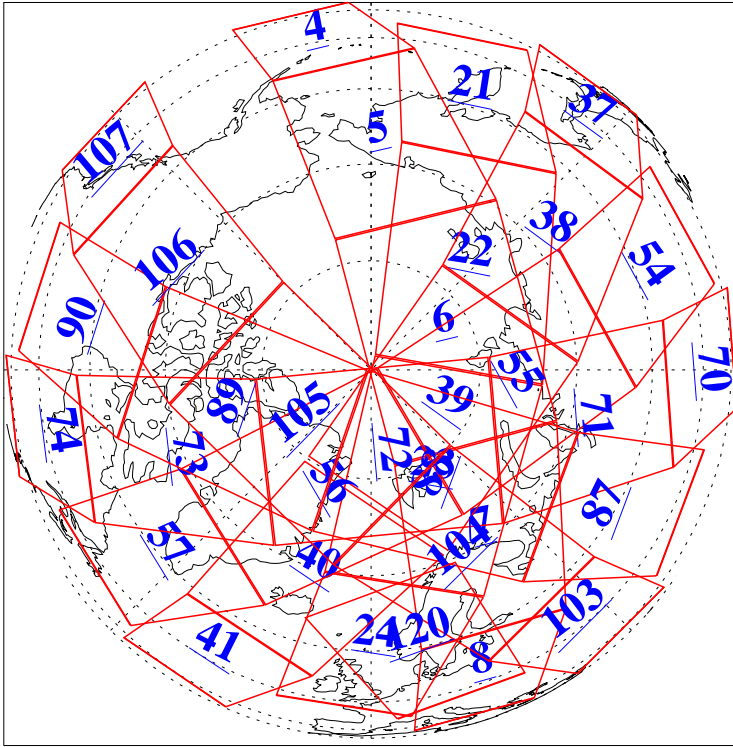

L1B Availability  
AMSU Granules: 239  
HSB Granules: 0  
AIRS Granules: 240

7 Mar 2020  
DoY 67  
Aqua Day 6517  
Granules: 1 to 120

Granules: 121 to 240

Legend: AMSU Available, *HSB Available*, *AIRS Available*

L1B Availability  
 AMSU Granules: 239  
 HSB Granules: 0  
 AIRS Granules: 240

7 Mar 2020  
 DoY 67  
 Aqua Day 6517

Ascending Granules

Descending Granules

Legend: AMSU Available, HSB Available, AIRS Available

L1B Availability  
 AMSU Granules: 239  
 HSB Granules: 0  
 AIRS Granules: 240

7 Mar 2020  
 DoY 67  
 Aqua Day 6517

Northern Hemisphere Granules

Southern Hemisphere Granules

Legend: AMSU Available, HSB Available, AIRS Available