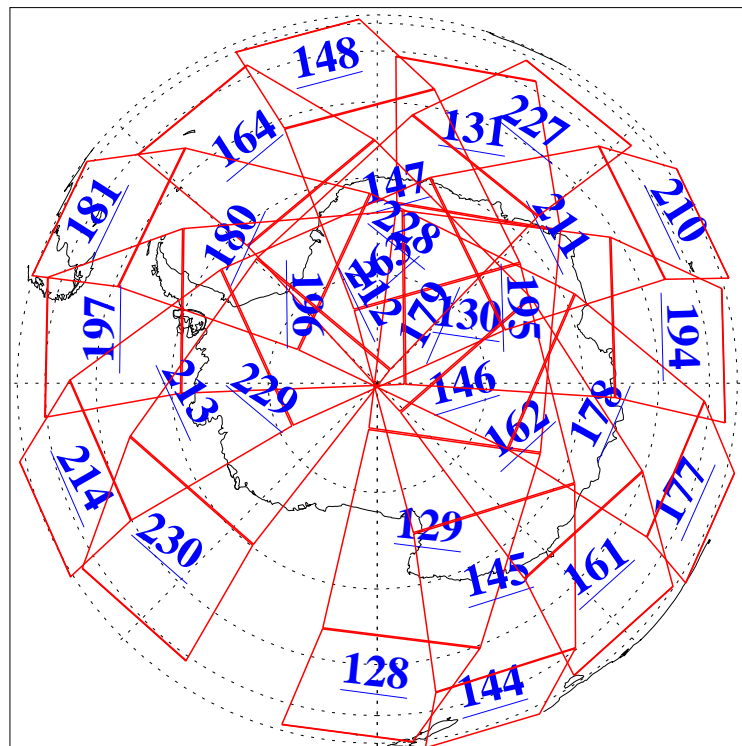

L1B Availability  
AMSU Granules: 239  
HSB Granules: 0  
AIRS Granules: 240

7 Mar 2020  
DoY 67  
Aqua Day 6517  
Granules: 1 to 120

Granules: 121 to 240

Legend: AMSU Available, *HSB Available*, *AIRS Available*

L1B Availability  
 AMSU Granules: 239  
 HSB Granules: 0  
 AIRS Granules: 240

7 Mar 2020  
 DoY 67  
 Aqua Day 6517

Ascending Granules

Descending Granules

Legend: AMSU Available, HSB Available, AIRS Available

L1B Availability  
 AMSU Granules: 239  
 HSB Granules: 0  
 AIRS Granules: 240

7 Mar 2020  
 DoY 67  
 Aqua Day 6517

Northern Hemisphere Granules

Southern Hemisphere Granules

Legend: AMSU Available, HSB Available, AIRS Available