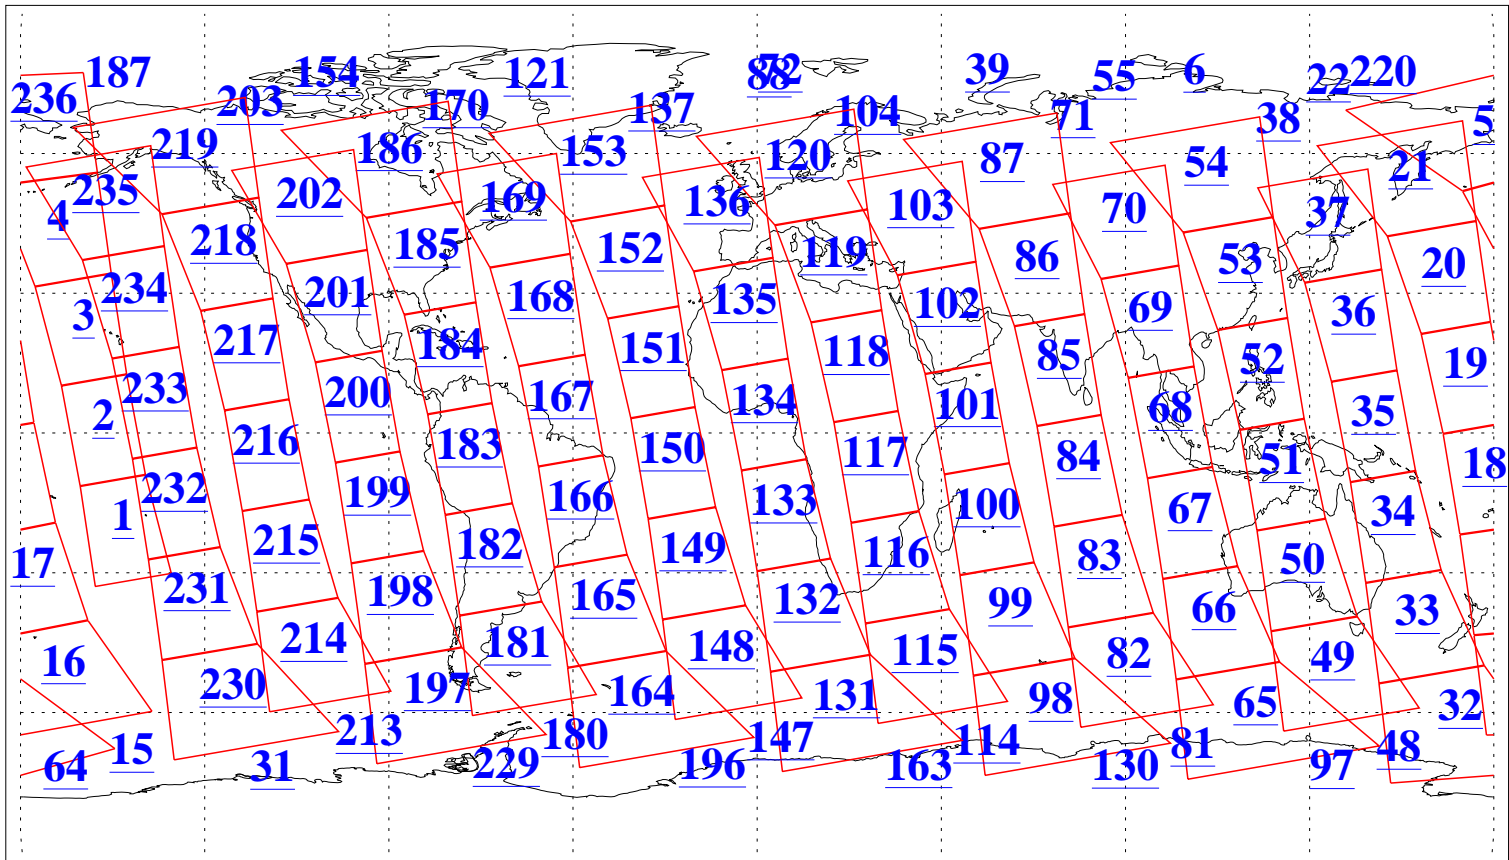

L1B Availability  
AMSU Granules: 239  
HSB Granules: 0  
AIRS Granules: 240

7 Mar 2020  
DoY 67  
Aqua Day 6517  
Granules: 1 to 120

Granules: 121 to 240

Legend: AMSU Available, *HSB Available*, *AIRS Available*

L1B Availability  
 AMSU Granules: 239  
 HSB Granules: 0  
 AIRS Granules: 240

7 Mar 2020  
 DoY 67  
 Aqua Day 6517

Ascending Granules

Descending Granules

Legend: AMSU Available, HSB Available, AIRS Available

L1B Availability  
 AMSU Granules: 239  
 HSB Granules: 0  
 AIRS Granules: 240

7 Mar 2020  
 DoY 67  
 Aqua Day 6517

Northern Hemisphere Granules

Southern Hemisphere Granules

Legend: AMSU Available, HSB Available, AIRS Available