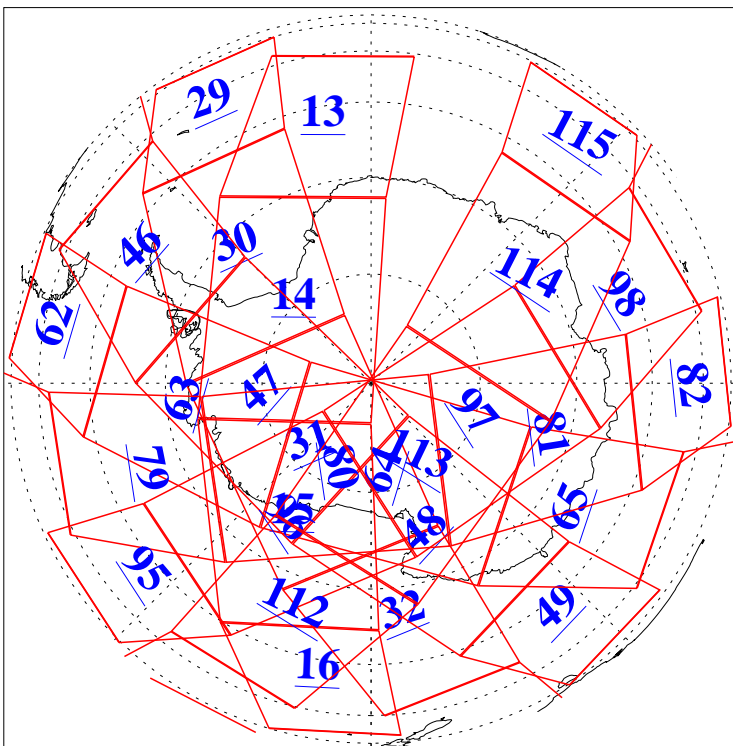

L1B Availability  
AMSU Granules: 239  
HSB Granules: 0  
AIRS Granules: 240

7 Mar 2020  
DoY 67  
Aqua Day 6517  
Granules: 1 to 120

Granules: 121 to 240

Legend: AMSU Available, *HSB Available*, *AIRS Available*

L1B Availability  
 AMSU Granules: 239  
 HSB Granules: 0  
 AIRS Granules: 240

7 Mar 2020  
 DoY 67  
 Aqua Day 6517

Ascending Granules

Descending Granules

Legend: AMSU Available, HSB Available, AIRS Available

L1B Availability  
 AMSU Granules: 239  
 HSB Granules: 0  
 AIRS Granules: 240

7 Mar 2020  
 DoY 67  
 Aqua Day 6517

Northern Hemisphere Granules

Southern Hemisphere Granules

Legend: AMSU Available, HSB Available, AIRS Available