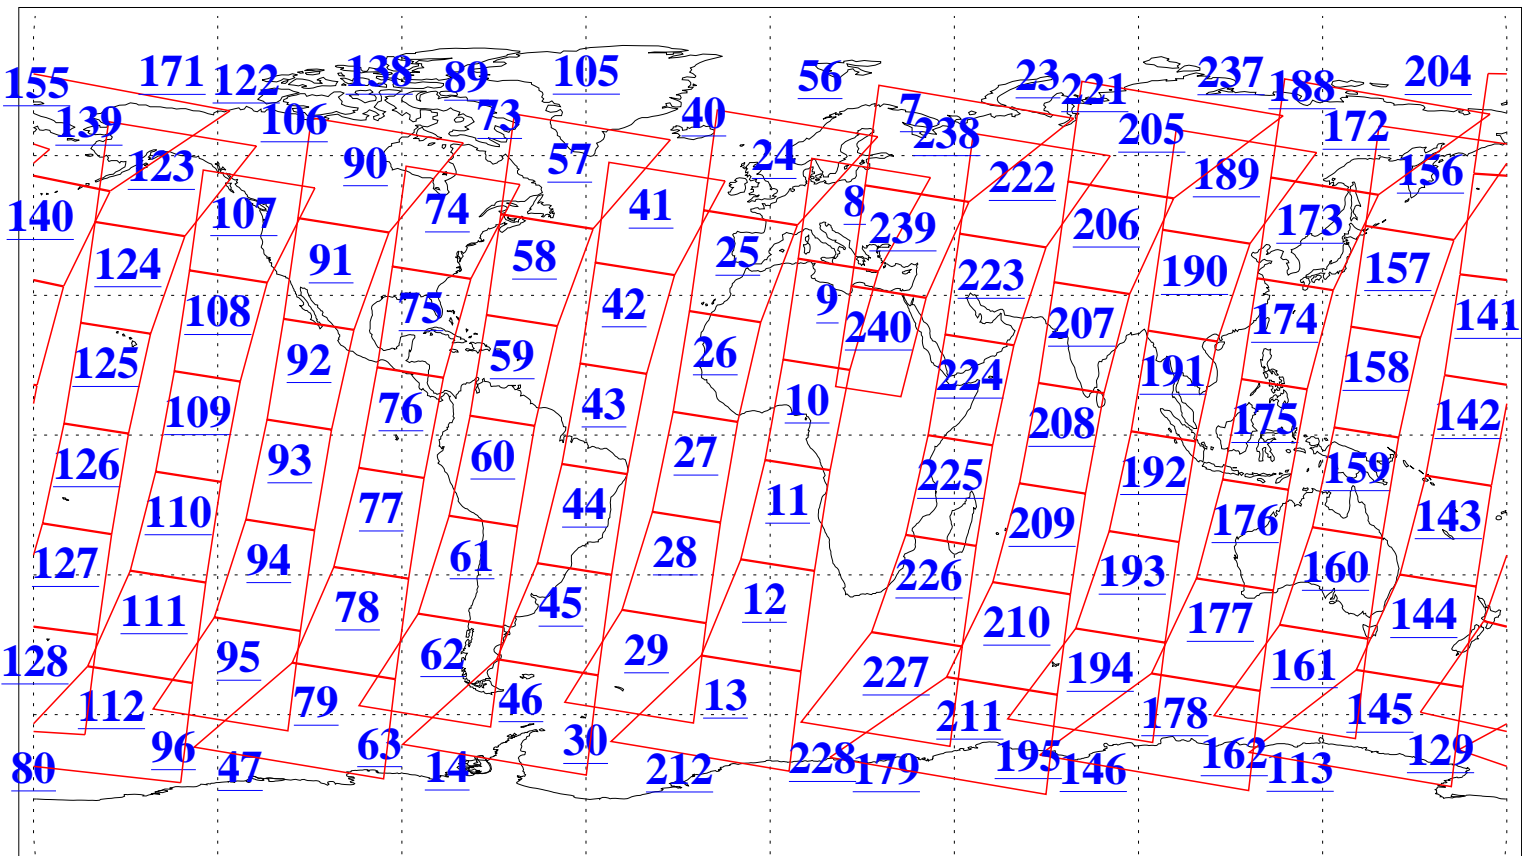

L1B Availability  
AMSU Granules: 239  
HSB Granules: 0  
AIRS Granules: 240

7 Mar 2020  
DoY 67  
Aqua Day 6517  
Granules: 1 to 120

Granules: 121 to 240

Legend: AMSU Available, *HSB Available*, *AIRS Available*

L1B Availability  
 AMSU Granules: 239  
 HSB Granules: 0  
 AIRS Granules: 240

7 Mar 2020  
 DoY 67  
 Aqua Day 6517

Ascending Granules

Descending Granules

Legend: AMSU Available, HSB Available, AIRS Available

L1B Availability  
 AMSU Granules: 239  
 HSB Granules: 0  
 AIRS Granules: 240

7 Mar 2020  
 DoY 67  
 Aqua Day 6517

Northern Hemisphere Granules

Southern Hemisphere Granules

Legend: AMSU Available, HSB Available, AIRS Available