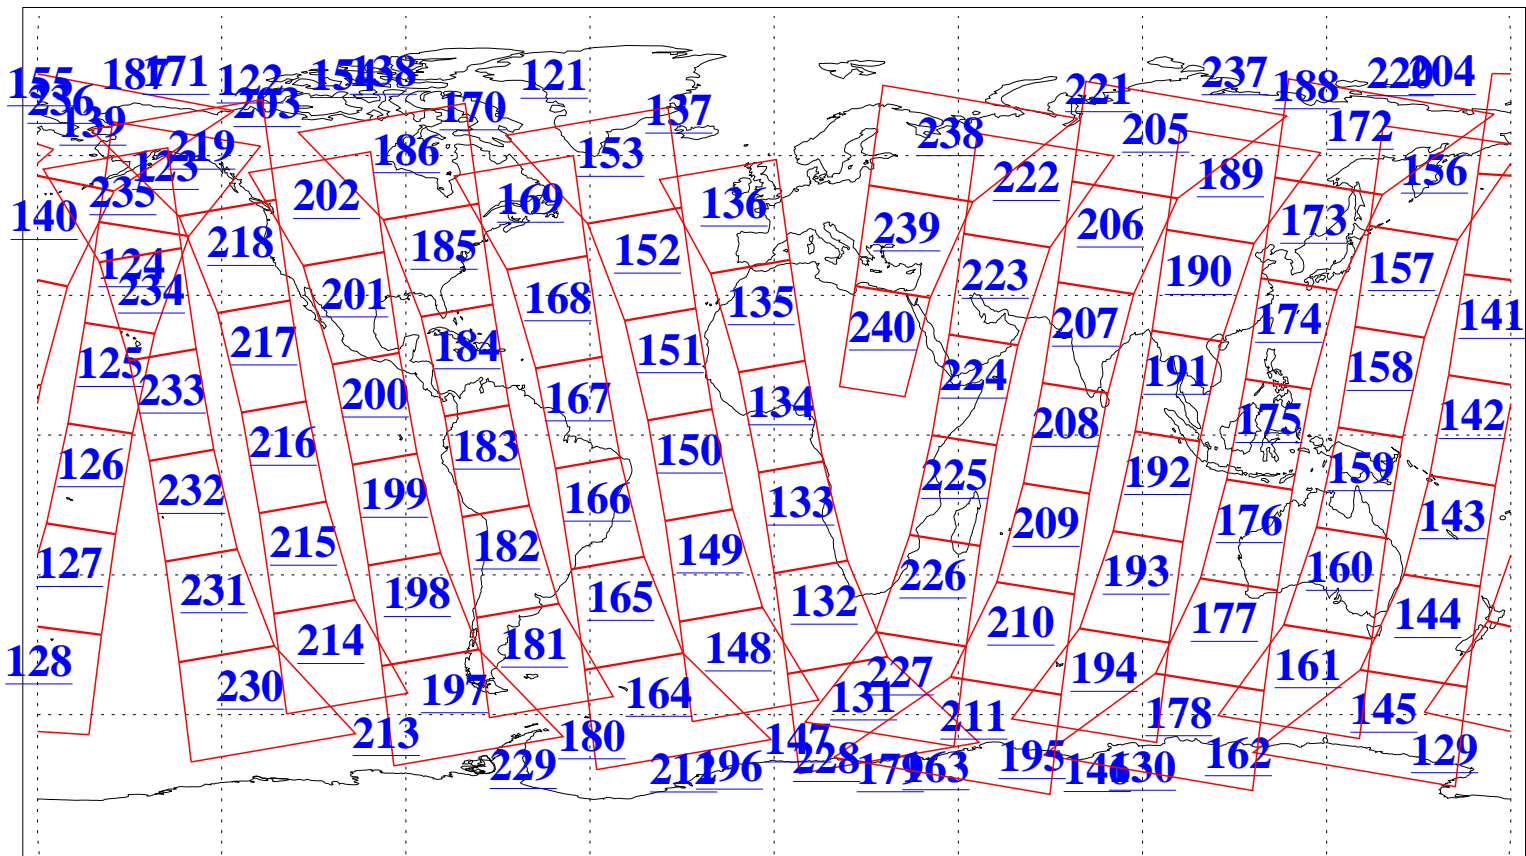

L1B Availability  
AMSU Granules: 239  
HSB Granules: 0  
AIRS Granules: 240

7 Mar 2020  
DoY 67  
Aqua Day 6517  
Granules: 1 to 120

Granules: 121 to 240

Legend: AMSU Available, *HSB Available*, *AIRS Available*

L1B Availability  
 AMSU Granules: 239  
 HSB Granules: 0  
 AIRS Granules: 240

7 Mar 2020  
 DoY 67  
 Aqua Day 6517

Ascending Granules

Descending Granules

Legend: AMSU Available, HSB Available, AIRS Available

L1B Availability  
 AMSU Granules: 239  
 HSB Granules: 0  
 AIRS Granules: 240

7 Mar 2020  
 DoY 67  
 Aqua Day 6517

Northern Hemisphere Granules

Southern Hemisphere Granules

Legend: AMSU Available, HSB Available, AIRS Available