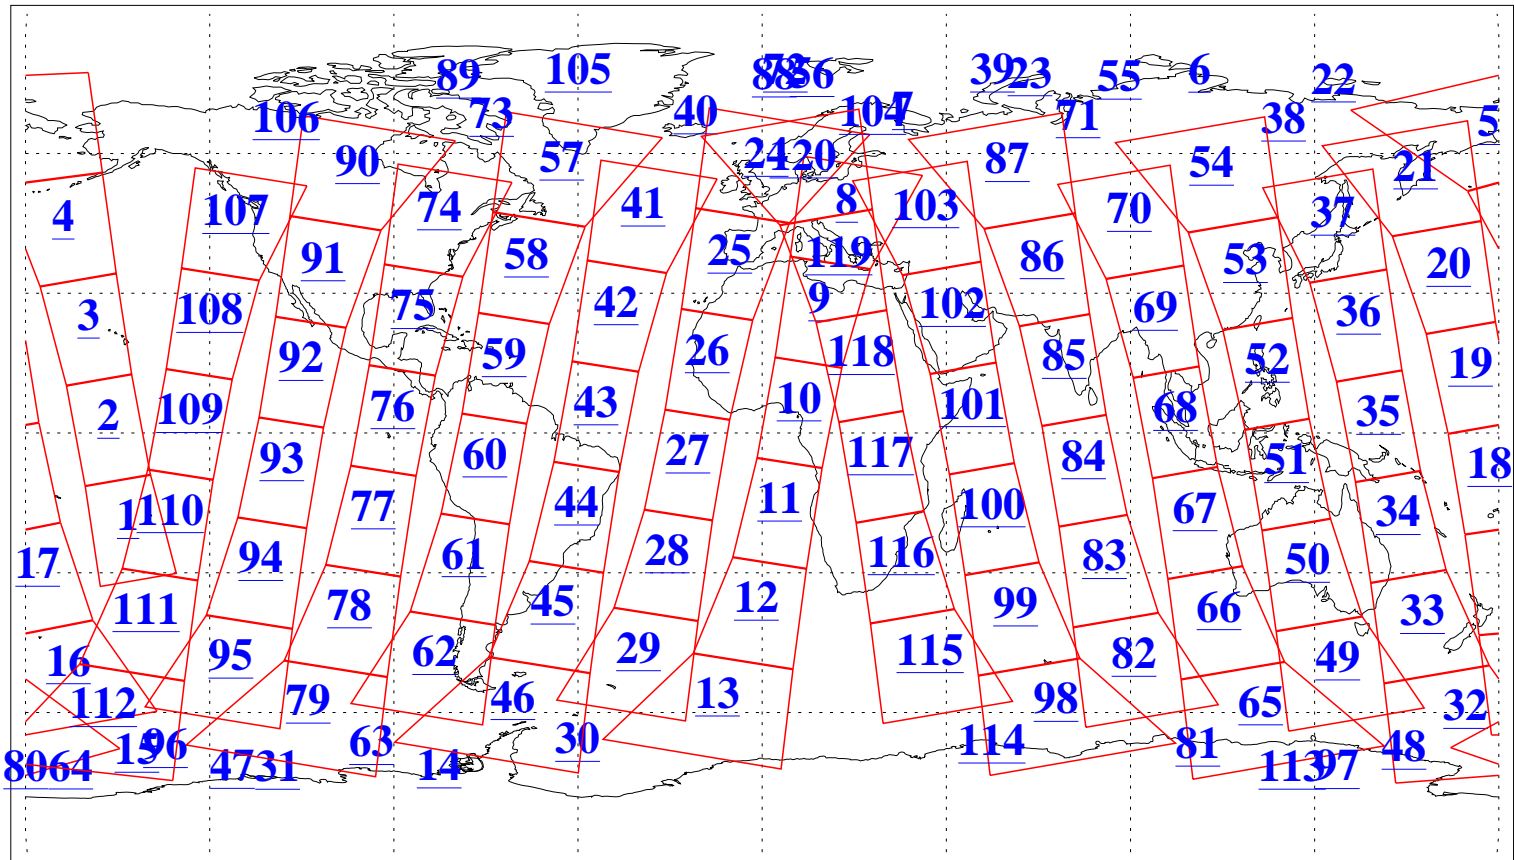

L1B Availability  
AMSU Granules: 239  
HSB Granules: 0  
AIRS Granules: 240

7 Mar 2020  
DoY 67  
Aqua Day 6517  
Granules: 1 to 120

Granules: 121 to 240

Legend: AMSU Available, *HSB Available*, *AIRS Available*

L1B Availability  
 AMSU Granules: 239  
 HSB Granules: 0  
 AIRS Granules: 240

7 Mar 2020  
 DoY 67  
 Aqua Day 6517

Ascending Granules

Descending Granules

Legend: AMSU Available, HSB Available, AIRS Available

L1B Availability  
 AMSU Granules: 239  
 HSB Granules: 0  
 AIRS Granules: 240

7 Mar 2020  
 DoY 67  
 Aqua Day 6517

Northern Hemisphere Granules

Southern Hemisphere Granules

Legend: AMSU Available, HSB Available, AIRS Available