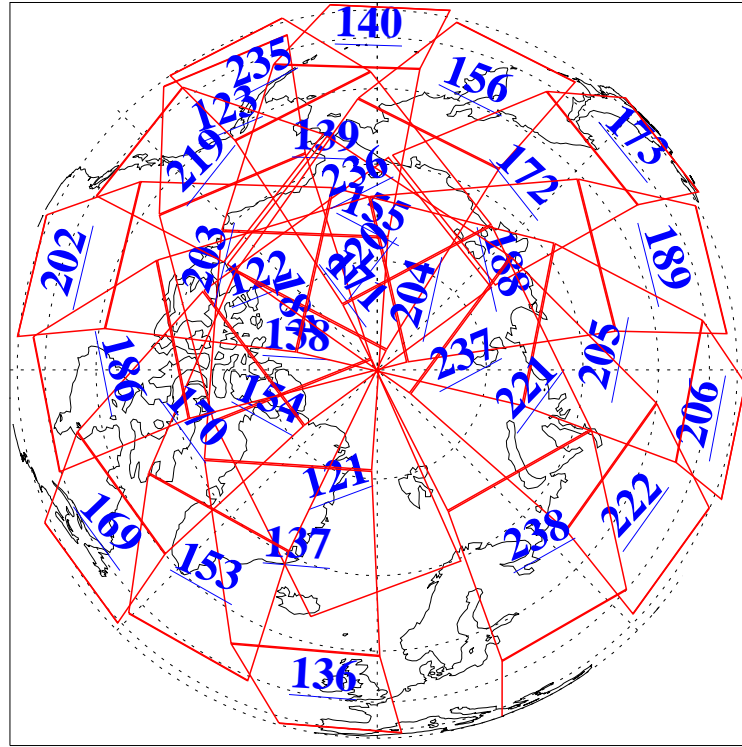

L1B Availability  
 AMSU Granules: 239  
 HSB Granules: 0  
 AIRS Granules: 240

7 Mar 2020  
 DoY 67  
 Aqua Day 6517

Ascending Granules

Descending Granules

Legend: AMSU Available, HSB Available, AIRS Available

L1B Availability  
 AMSU Granules: 239  
 HSB Granules: 0  
 AIRS Granules: 240

7 Mar 2020  
 DoY 67  
 Aqua Day 6517

Northern Hemisphere Granules

Southern Hemisphere Granules

Legend: AMSU Available, HSB Available, AIRS Available