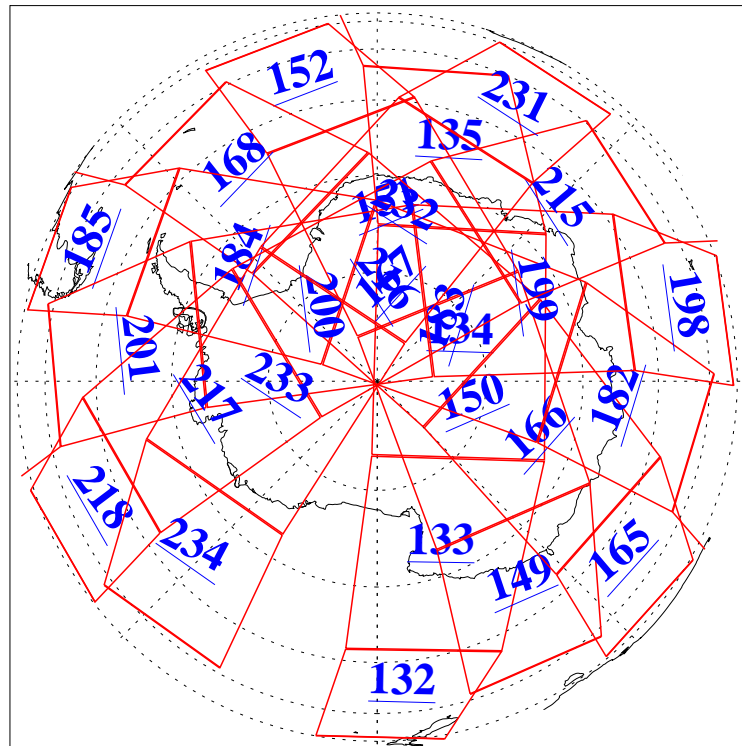

L1B Availability
AMSU Granules: 240
HSB Granules: 0
AIRS Granules: 240

3 Mar 2020
DoY 63
Aqua Day 6513
Granules: 1 to 120

Granules: 121 to 240

Legend: AMSU Available, *HSB Available*, *AIRS Available*

L1B Availability
 AMSU Granules: 240
 HSB Granules: 0
 AIRS Granules: 240

3 Mar 2020
 DoY 63
 Aqua Day 6513

Ascending Granules

Descending Granules

Legend: AMSU Available, HSB Available, AIRS Available

L1B Availability
 AMSU Granules: 240
 HSB Granules: 0
 AIRS Granules: 240

3 Mar 2020
 DoY 63
 Aqua Day 6513

Northern Hemisphere Granules

Southern Hemisphere Granules

Legend: AMSU Available, HSB Available, **AIRS Available**