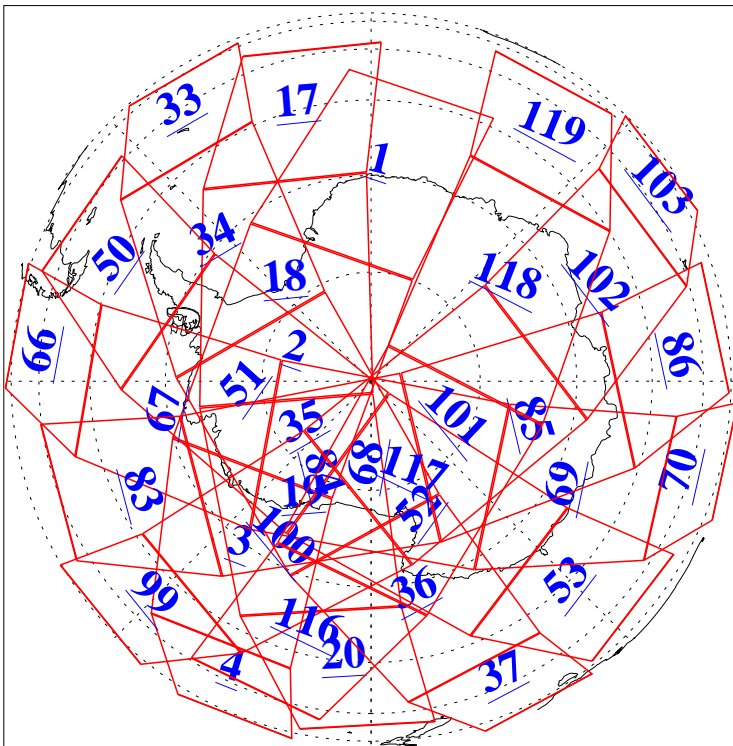

L1B Availability
AMSU Granules: 240
HSB Granules: 0
AIRS Granules: 240

3 Mar 2020
DoY 63
Aqua Day 6513
Granules: 1 to 120

Granules: 121 to 240

Legend: AMSU Available, *HSB Available*, *AIRS Available*

L1B Availability
 AMSU Granules: 240
 HSB Granules: 0
 AIRS Granules: 240

3 Mar 2020
 DoY 63
 Aqua Day 6513

Ascending Granules

Descending Granules

Legend: AMSU Available, HSB Available, AIRS Available

L1B Availability
 AMSU Granules: 240
 HSB Granules: 0
 AIRS Granules: 240

3 Mar 2020
 DoY 63
 Aqua Day 6513

Northern Hemisphere Granules

Southern Hemisphere Granules

Legend: AMSU Available, HSB Available, **AIRS Available**