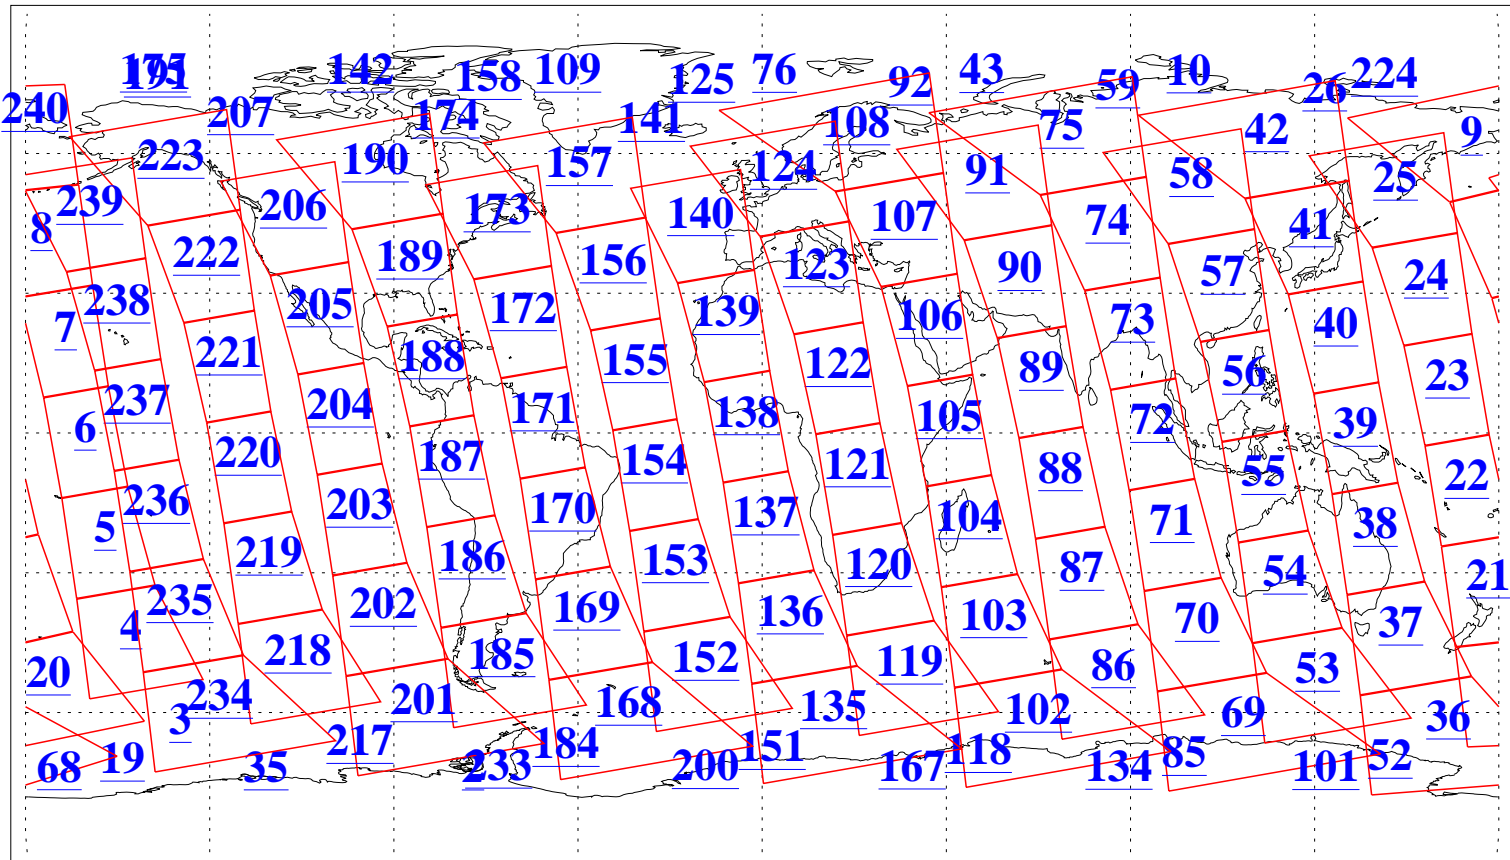

L1B Availability
AMSU Granules: 240
HSB Granules: 0
AIRS Granules: 240

3 Mar 2020
DoY 63
Aqua Day 6513
Granules: 1 to 120

Granules: 121 to 240

Legend: AMSU Available, *HSB Available*, *AIRS Available*

L1B Availability
 AMSU Granules: 240
 HSB Granules: 0
 AIRS Granules: 240

3 Mar 2020
 DoY 63
 Aqua Day 6513

Ascending Granules

Descending Granules

Legend: AMSU Available, HSB Available, AIRS Available

L1B Availability
 AMSU Granules: 240
 HSB Granules: 0
 AIRS Granules: 240

3 Mar 2020
 DoY 63
 Aqua Day 6513

Northern Hemisphere Granules

Southern Hemisphere Granules

Legend: AMSU Available, HSB Available, **AIRS Available**