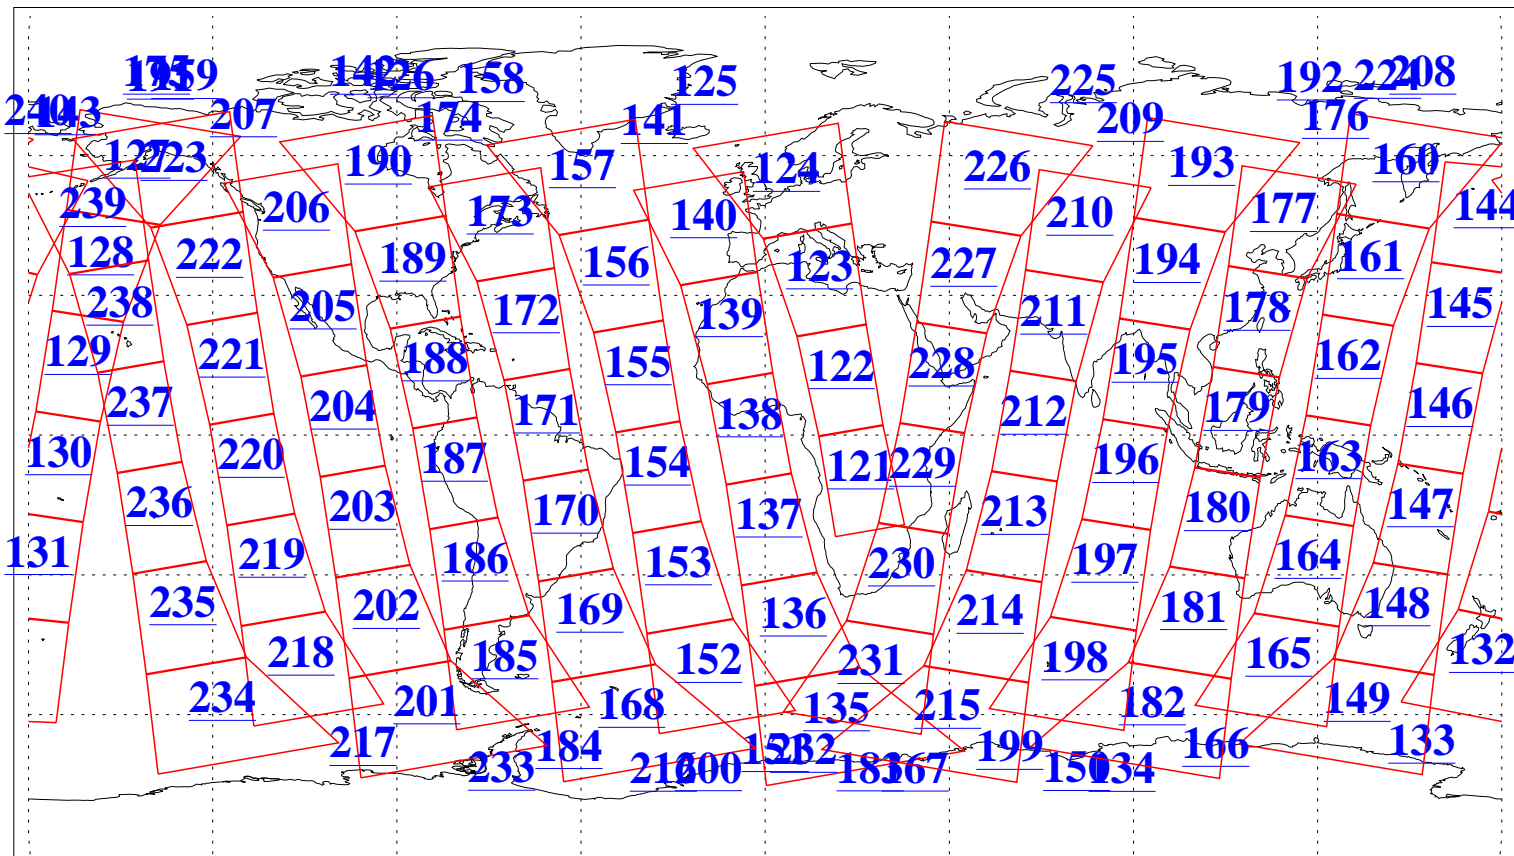

L1B Availability
AMSU Granules: 240
HSB Granules: 0
AIRS Granules: 240

3 Mar 2020
DoY 63
Aqua Day 6513
Granules: 1 to 120

Granules: 121 to 240

Legend: AMSU Available, *HSB Available*, *AIRS Available*

L1B Availability
 AMSU Granules: 240
 HSB Granules: 0
 AIRS Granules: 240

3 Mar 2020
 DoY 63
 Aqua Day 6513

Ascending Granules

Descending Granules

Legend: AMSU Available, HSB Available, AIRS Available

L1B Availability
 AMSU Granules: 240
 HSB Granules: 0
 AIRS Granules: 240

3 Mar 2020
 DoY 63
 Aqua Day 6513

Northern Hemisphere Granules

Southern Hemisphere Granules

Legend: AMSU Available, HSB Available, **AIRS Available**