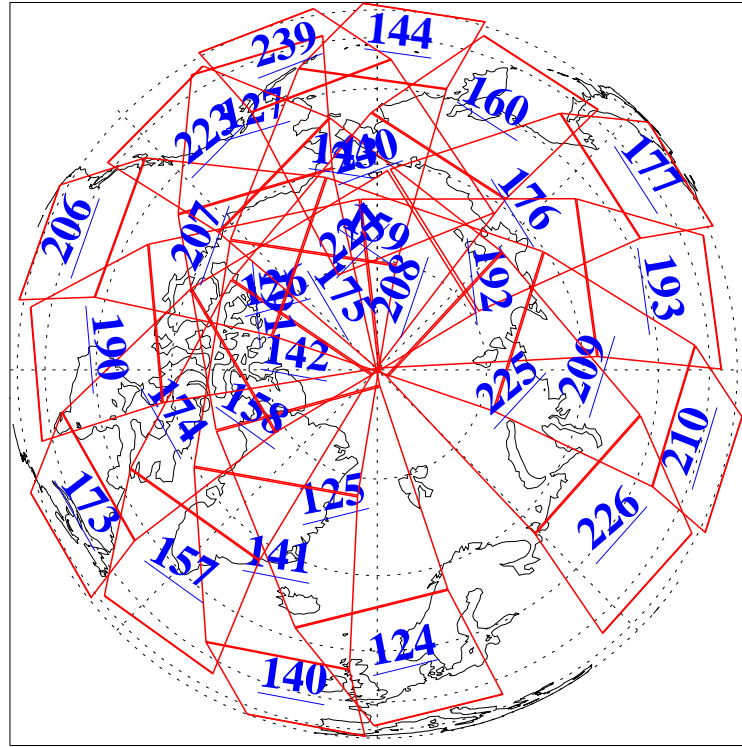

3 Mar 2020
 DoY 63
 Aqua Day 6513

Ascending Granules

Descending Granules

Legend: AMSU Available, HSB Available, AIRS Available

L1B Availability
 AMSU Granules: 240
 HSB Granules: 0
 AIRS Granules: 240

3 Mar 2020
 DoY 63
 Aqua Day 6513

Northern Hemisphere Granules

Southern Hemisphere Granules

Legend: AMSU Available, HSB Available, **AIRS Available**