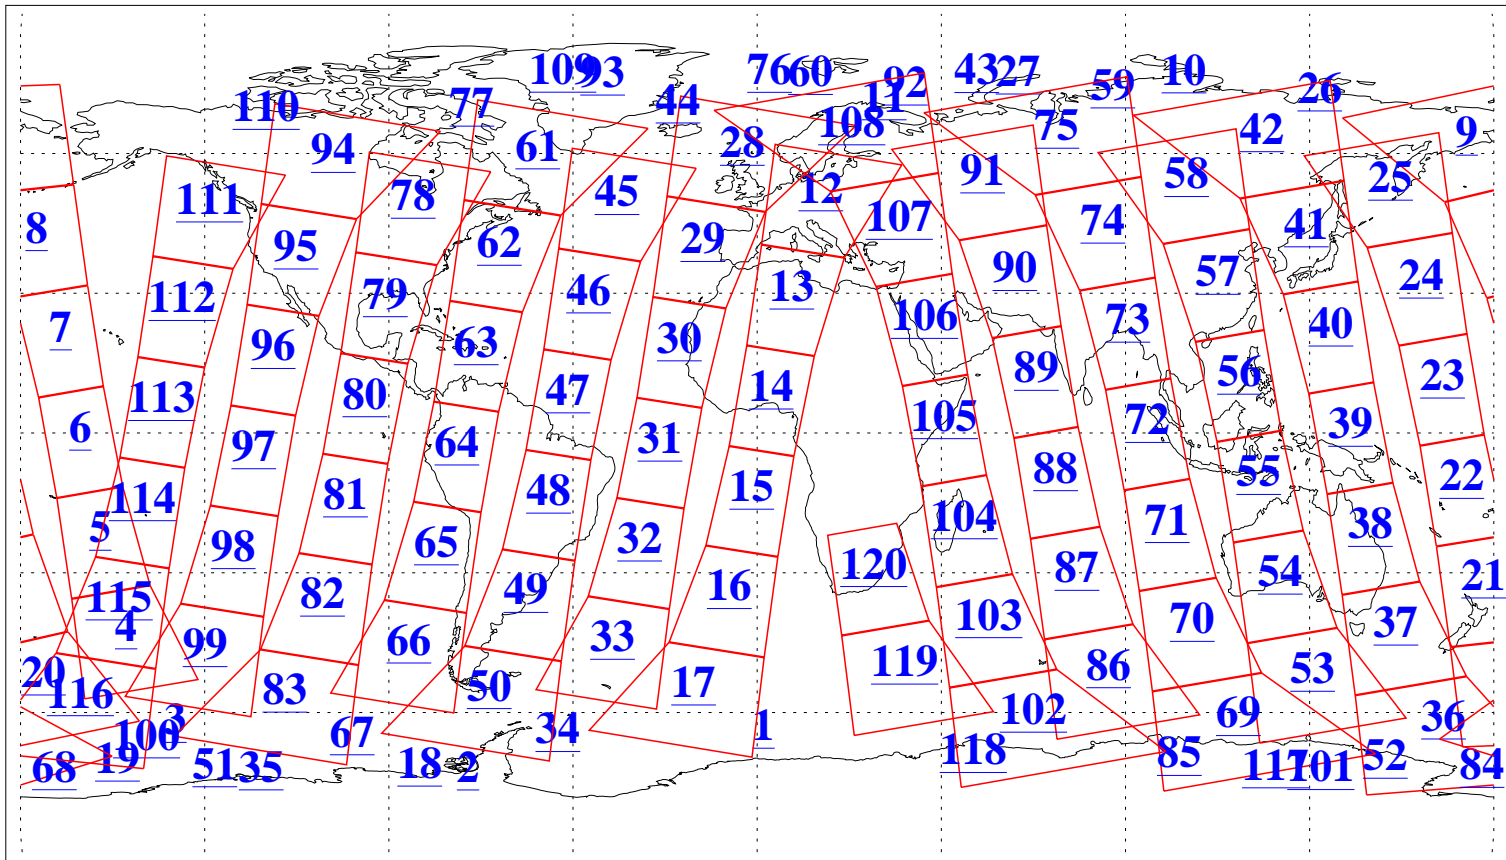

L1B Availability
AMSU Granules: 240
HSB Granules: 0
AIRS Granules: 240

3 Mar 2020
DoY 63
Aqua Day 6513
Granules: 1 to 120

Granules: 121 to 240

Legend: AMSU Available, *HSB Available*, *AIRS Available*

L1B Availability
 AMSU Granules: 240
 HSB Granules: 0
 AIRS Granules: 240

3 Mar 2020
 DoY 63
 Aqua Day 6513

Ascending Granules

Descending Granules

Legend: AMSU Available, HSB Available, AIRS Available

L1B Availability
 AMSU Granules: 240
 HSB Granules: 0
 AIRS Granules: 240

3 Mar 2020
 DoY 63
 Aqua Day 6513

Northern Hemisphere Granules

Southern Hemisphere Granules

Legend: AMSU Available, HSB Available, **AIRS Available**