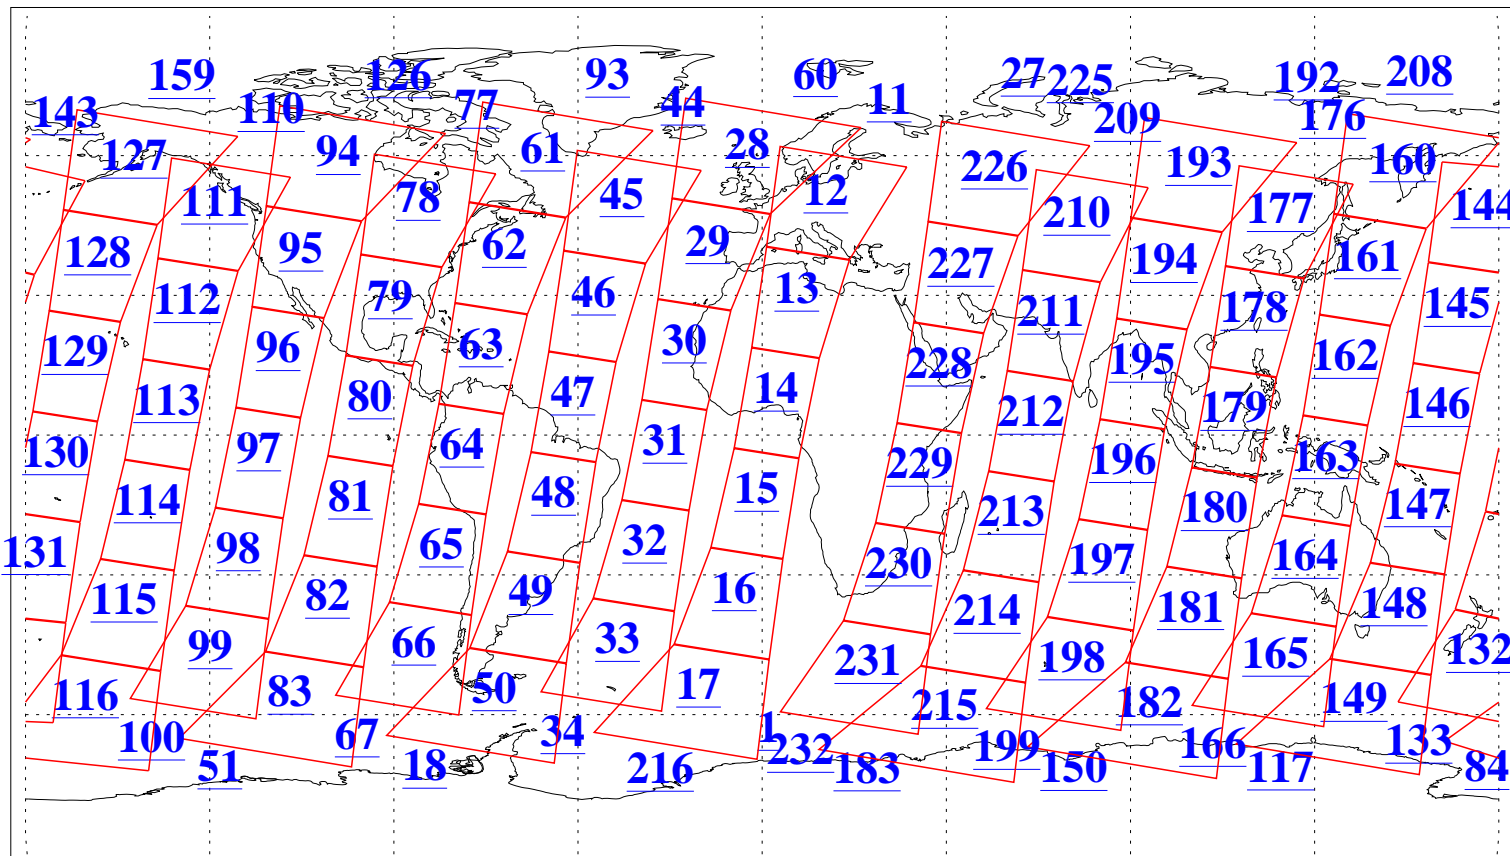

L1B Availability
AMSU Granules: 240
HSB Granules: 0
AIRS Granules: 240

3 Mar 2020
DoY 63
Aqua Day 6513
Granules: 1 to 120

Granules: 121 to 240

Legend: AMSU Available, *HSB Available*, *AIRS Available*

L1B Availability
 AMSU Granules: 240
 HSB Granules: 0
 AIRS Granules: 240

3 Mar 2020
 DoY 63
 Aqua Day 6513

Ascending Granules

Descending Granules

Legend: AMSU Available, HSB Available, AIRS Available

L1B Availability
 AMSU Granules: 240
 HSB Granules: 0
 AIRS Granules: 240

3 Mar 2020
 DoY 63
 Aqua Day 6513

Northern Hemisphere Granules

Southern Hemisphere Granules

Legend: AMSU Available, HSB Available, **AIRS Available**