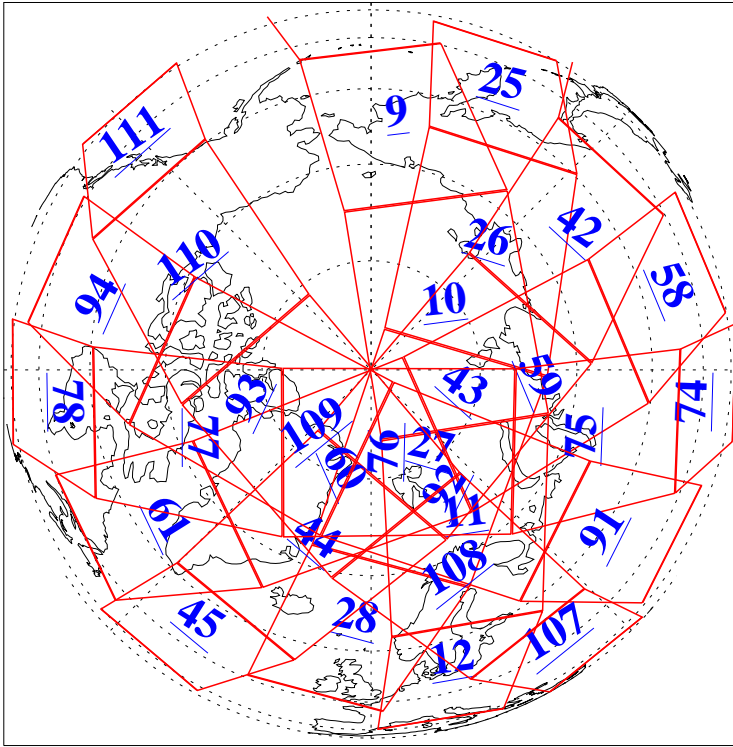

L1B Availability
AMSU Granules: 240
HSB Granules: 0
AIRS Granules: 240

3 Mar 2020
DoY 63
Aqua Day 6513
Granules: 1 to 120

Granules: 121 to 240

Legend: AMSU Available, *HSB Available*, *AIRS Available*

L1B Availability
 AMSU Granules: 240
 HSB Granules: 0
 AIRS Granules: 240

3 Mar 2020
 DoY 63
 Aqua Day 6513

Ascending Granules

Descending Granules

Legend: AMSU Available, HSB Available, AIRS Available

L1B Availability
 AMSU Granules: 240
 HSB Granules: 0
 AIRS Granules: 240

3 Mar 2020
 DoY 63
 Aqua Day 6513

Northern Hemisphere Granules

Southern Hemisphere Granules

Legend: AMSU Available, HSB Available, **AIRS Available**