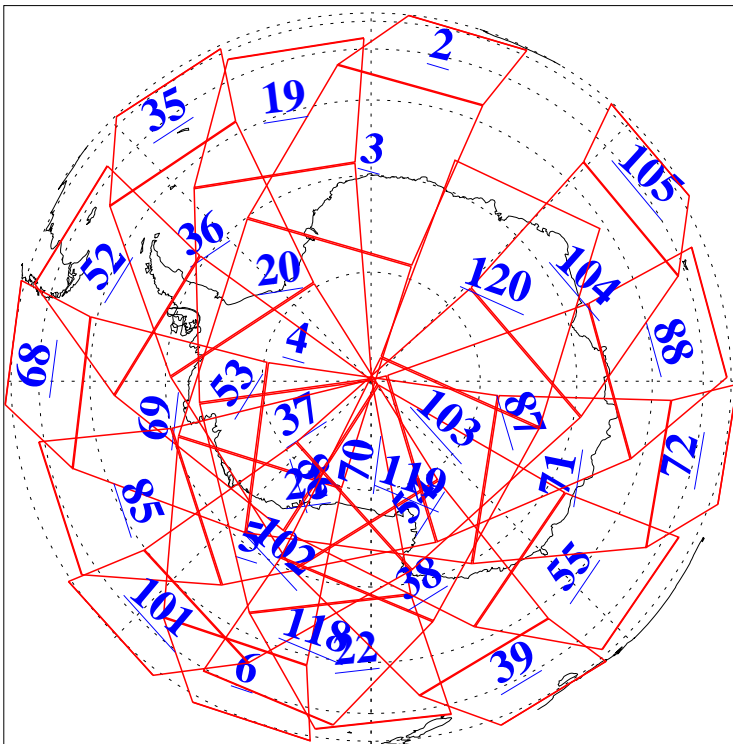

L1B Availability
AMSU Granules: 240
HSB Granules: 0
AIRS Granules: 240

1 Mar 2020
DoY 61
Aqua Day 6511
Granules: 1 to 120

Granules: 121 to 240

Legend: AMSU Available, HSB Available, AIRS Available

L1B Availability
 AMSU Granules: 240
 HSB Granules: 0
 AIRS Granules: 240

1 Mar 2020
 DoY 61
 Aqua Day 6511
 Ascending Granules

Descending Granules

Legend: AMSU Available, *HSB Available*, AIRS Available

L1B Availability
 AMSU Granules: 240
 HSB Granules: 0
 AIRS Granules: 240

1 Mar 2020
 DoY 61
 Aqua Day 6511

Northern Hemisphere Granules

Southern Hemisphere Granules

Legend: AMSU Available, HSB Available, **AIRS Available**