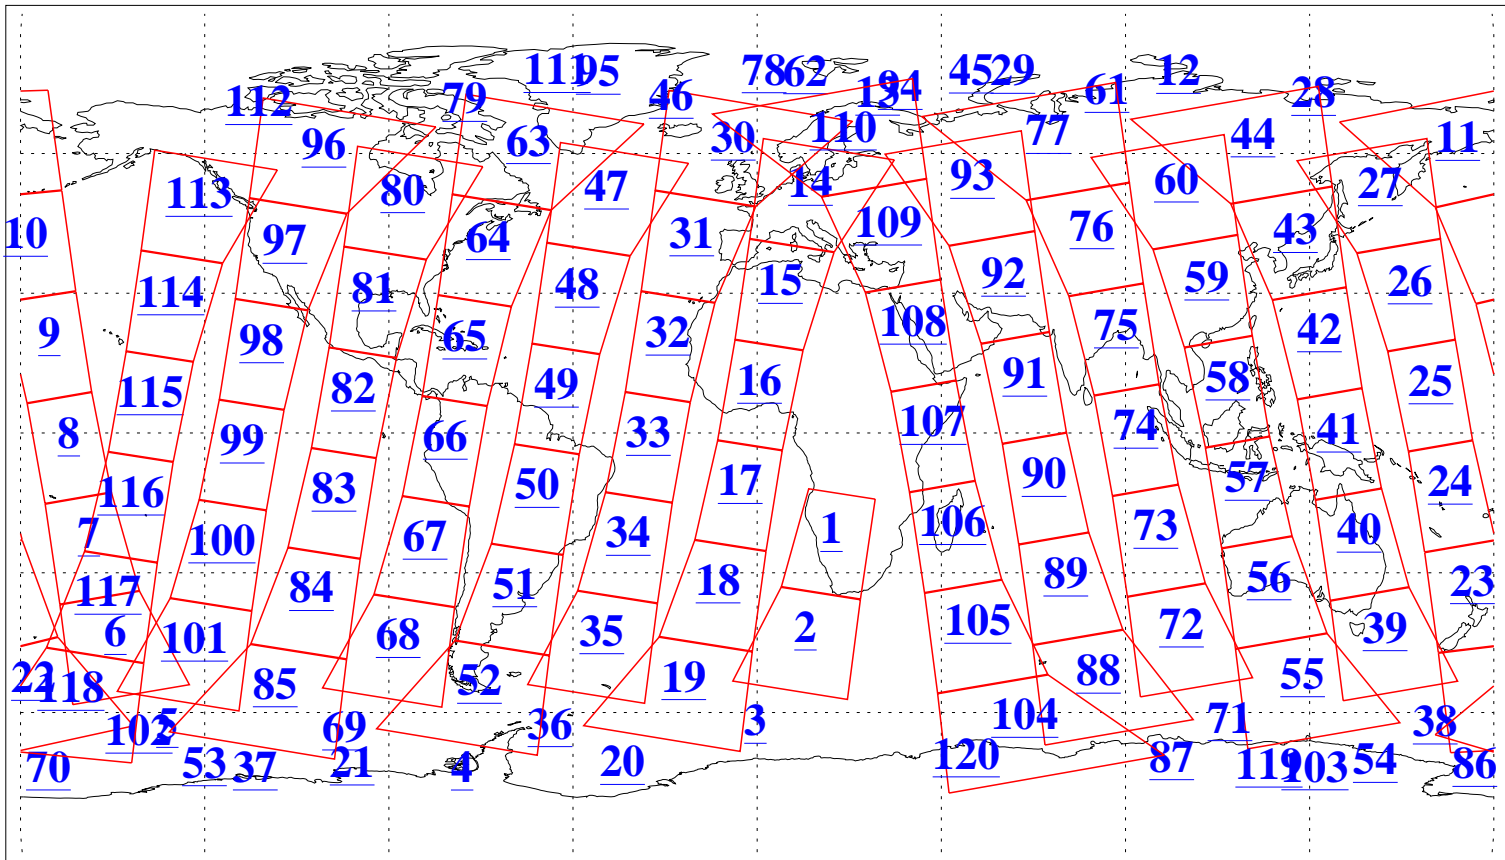

L1B Availability
AMSU Granules: 240
HSB Granules: 0
AIRS Granules: 240

1 Mar 2020
DoY 61
Aqua Day 6511
Granules: 1 to 120

Granules: 121 to 240

Legend: AMSU Available, HSB Available, AIRS Available

L1B Availability
 AMSU Granules: 240
 HSB Granules: 0
 AIRS Granules: 240

1 Mar 2020
 DoY 61
 Aqua Day 6511
 Ascending Granules

Descending Granules

Legend: AMSU Available, *HSB Available*, AIRS Available

L1B Availability
 AMSU Granules: 240
 HSB Granules: 0
 AIRS Granules: 240

1 Mar 2020
 DoY 61
 Aqua Day 6511

Northern Hemisphere Granules

Southern Hemisphere Granules

Legend: AMSU Available, HSB Available, **AIRS Available**