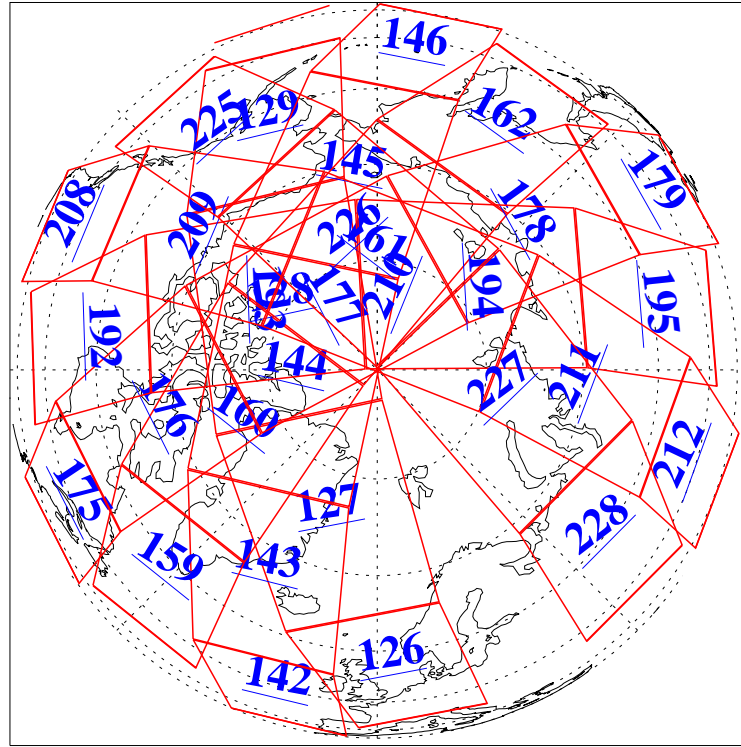

L1B Availability
AMSU Granules: 240
HSB Granules: 0
AIRS Granules: 240

1 Mar 2020
DoY 61
Aqua Day 6511

Northern Hemisphere Granules

Southern Hemisphere Granules