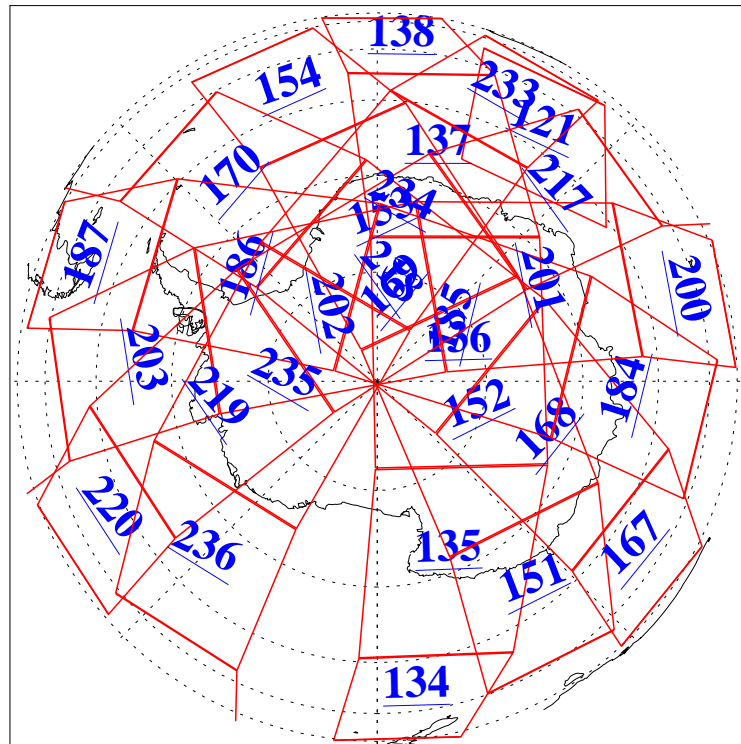

L1B Availability
AMSU Granules: 240
HSB Granules: 0
AIRS Granules: 240

1 Mar 2020
DoY 61
Aqua Day 6511
Granules: 1 to 120

Granules: 121 to 240

Legend: AMSU Available, HSB Available, AIRS Available

L1B Availability
 AMSU Granules: 240
 HSB Granules: 0
 AIRS Granules: 240

1 Mar 2020
 DoY 61
 Aqua Day 6511
 Ascending Granules

Descending Granules

Legend: AMSU Available, *HSB Available*, AIRS Available

L1B Availability
 AMSU Granules: 240
 HSB Granules: 0
 AIRS Granules: 240

1 Mar 2020
 DoY 61
 Aqua Day 6511

Northern Hemisphere Granules

Southern Hemisphere Granules

Legend: AMSU Available, HSB Available, **AIRS Available**