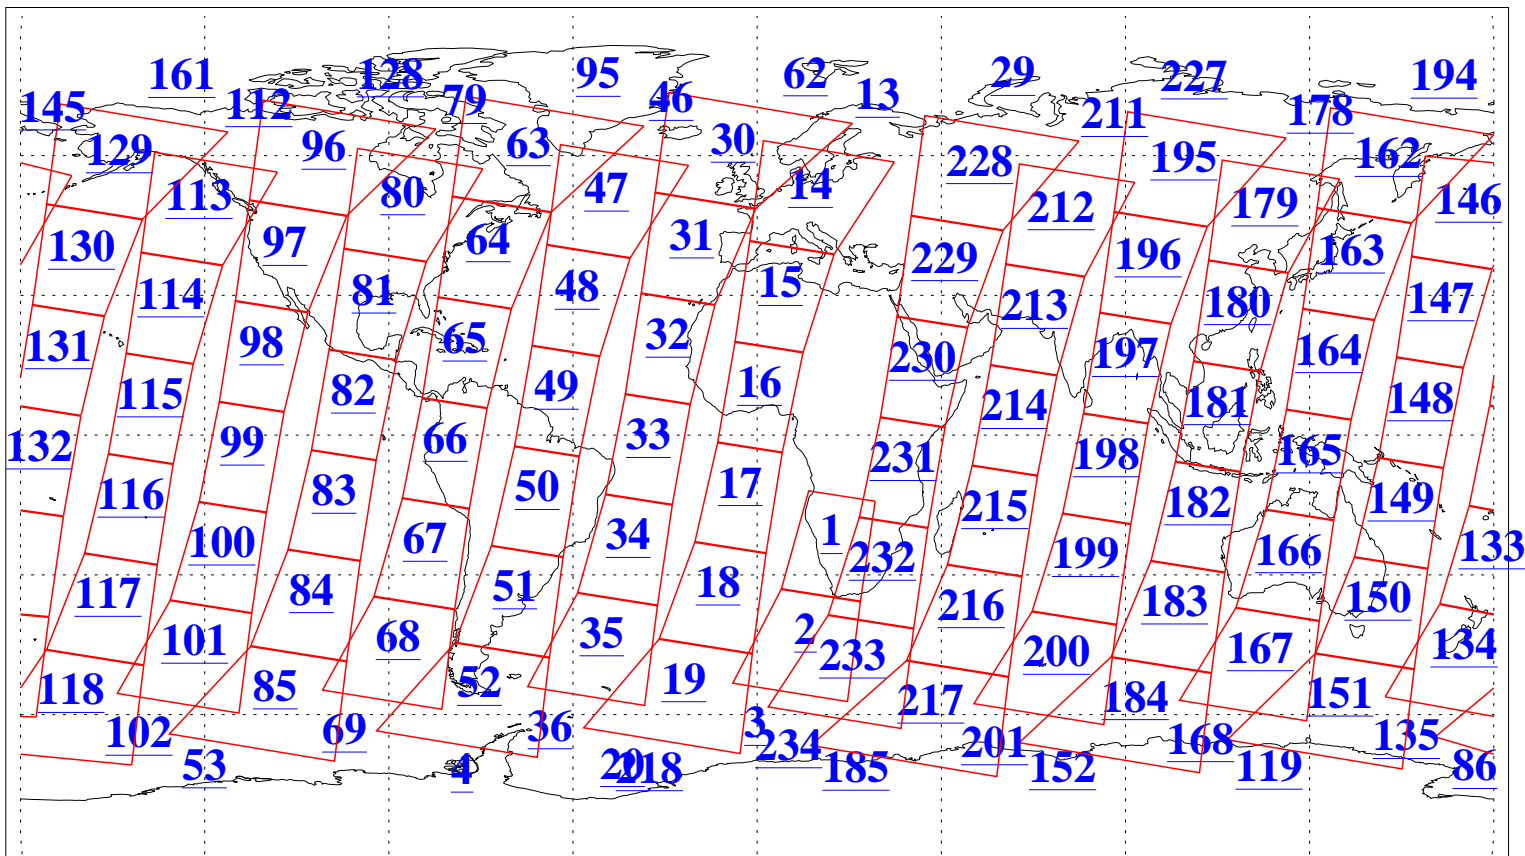

L1B Availability
AMSU Granules: 240
HSB Granules: 0
AIRS Granules: 240

1 Mar 2020
DoY 61
Aqua Day 6511
Granules: 1 to 120

Granules: 121 to 240

Legend: AMSU Available, HSB Available, AIRS Available

L1B Availability
 AMSU Granules: 240
 HSB Granules: 0
 AIRS Granules: 240

1 Mar 2020
 DoY 61
 Aqua Day 6511
 Ascending Granules

Descending Granules

Legend: AMSU Available, *HSB Available*, AIRS Available

L1B Availability
 AMSU Granules: 240
 HSB Granules: 0
 AIRS Granules: 240

1 Mar 2020
 DoY 61
 Aqua Day 6511

Northern Hemisphere Granules

Southern Hemisphere Granules

Legend: AMSU Available, HSB Available, **AIRS Available**