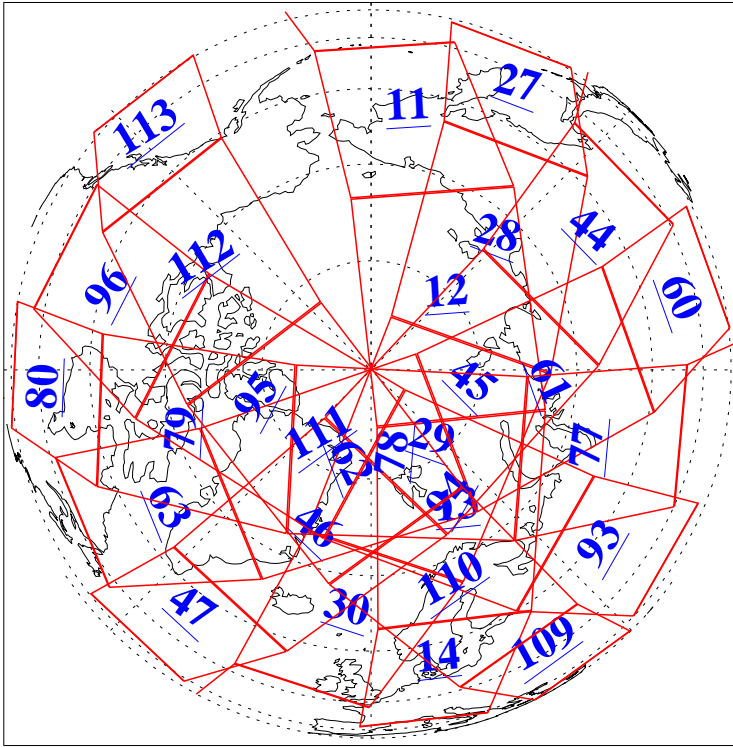

L1B Availability
AMSU Granules: 240
HSB Granules: 0
AIRS Granules: 240

1 Mar 2020
DoY 61
Aqua Day 6511
Granules: 1 to 120

Granules: 121 to 240

Legend: AMSU Available, HSB Available, AIRS Available

L1B Availability
 AMSU Granules: 240
 HSB Granules: 0
 AIRS Granules: 240

1 Mar 2020
 DoY 61
 Aqua Day 6511
 Ascending Granules

Descending Granules

Legend: AMSU Available, *HSB Available*, AIRS Available

L1B Availability
 AMSU Granules: 240
 HSB Granules: 0
 AIRS Granules: 240

1 Mar 2020
 DoY 61
 Aqua Day 6511

Northern Hemisphere Granules

Southern Hemisphere Granules

Legend: AMSU Available, HSB Available, **AIRS Available**