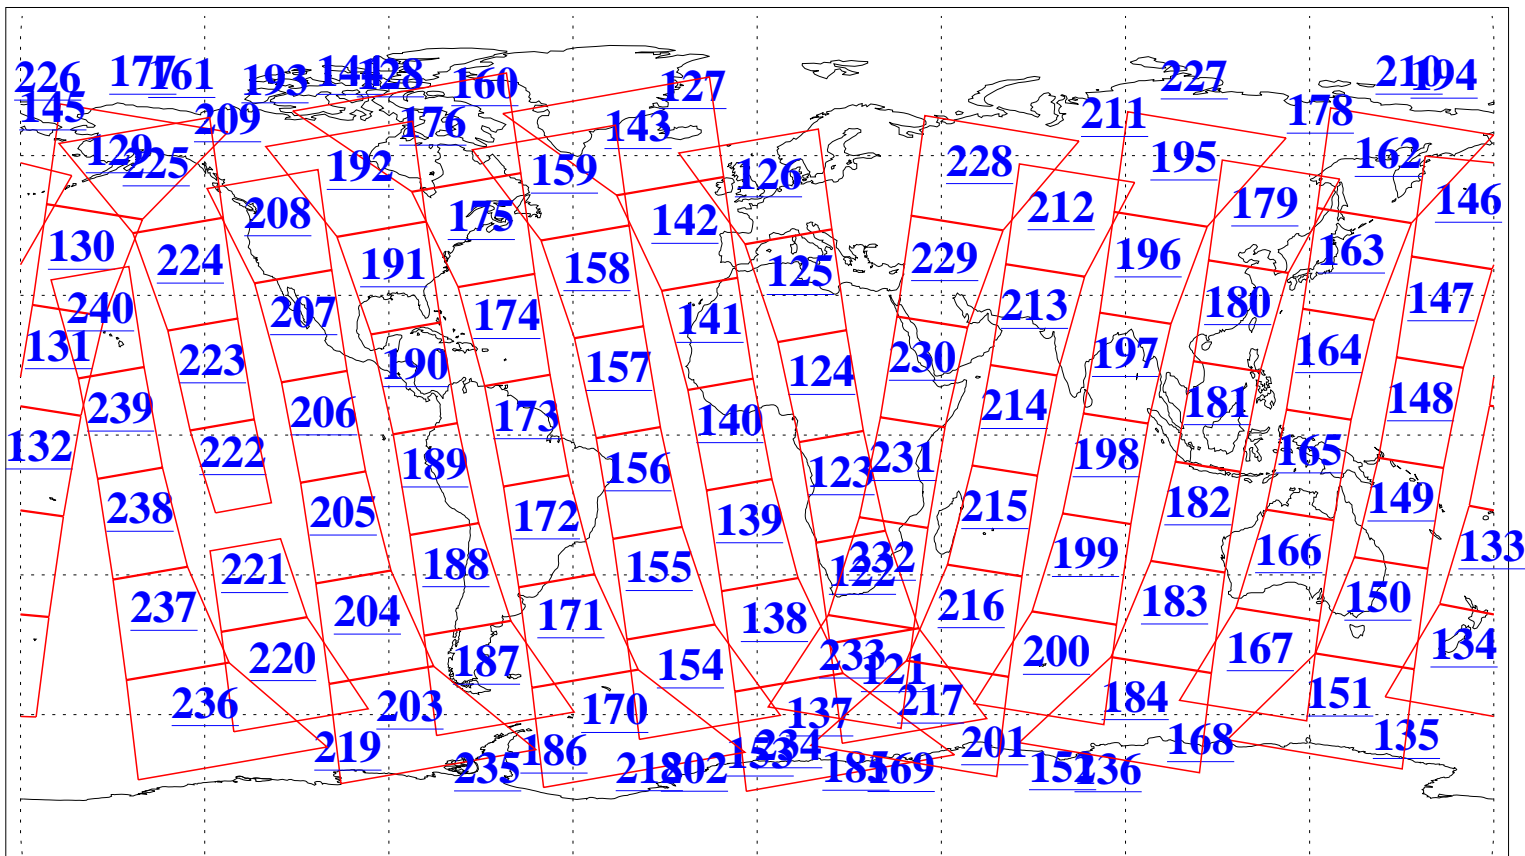

L1B Availability
AMSU Granules: 240
HSB Granules: 0
AIRS Granules: 240

1 Mar 2020
DoY 61
Aqua Day 6511
Granules: 1 to 120

Granules: 121 to 240

Legend: AMSU Available, HSB Available, AIRS Available

L1B Availability
 AMSU Granules: 240
 HSB Granules: 0
 AIRS Granules: 240

1 Mar 2020
 DoY 61
 Aqua Day 6511
 Ascending Granules

Descending Granules

Legend: AMSU Available, *HSB Available*, AIRS Available

L1B Availability
 AMSU Granules: 240
 HSB Granules: 0
 AIRS Granules: 240

1 Mar 2020
 DoY 61
 Aqua Day 6511

Northern Hemisphere Granules

Southern Hemisphere Granules

Legend: AMSU Available, HSB Available, **AIRS Available**