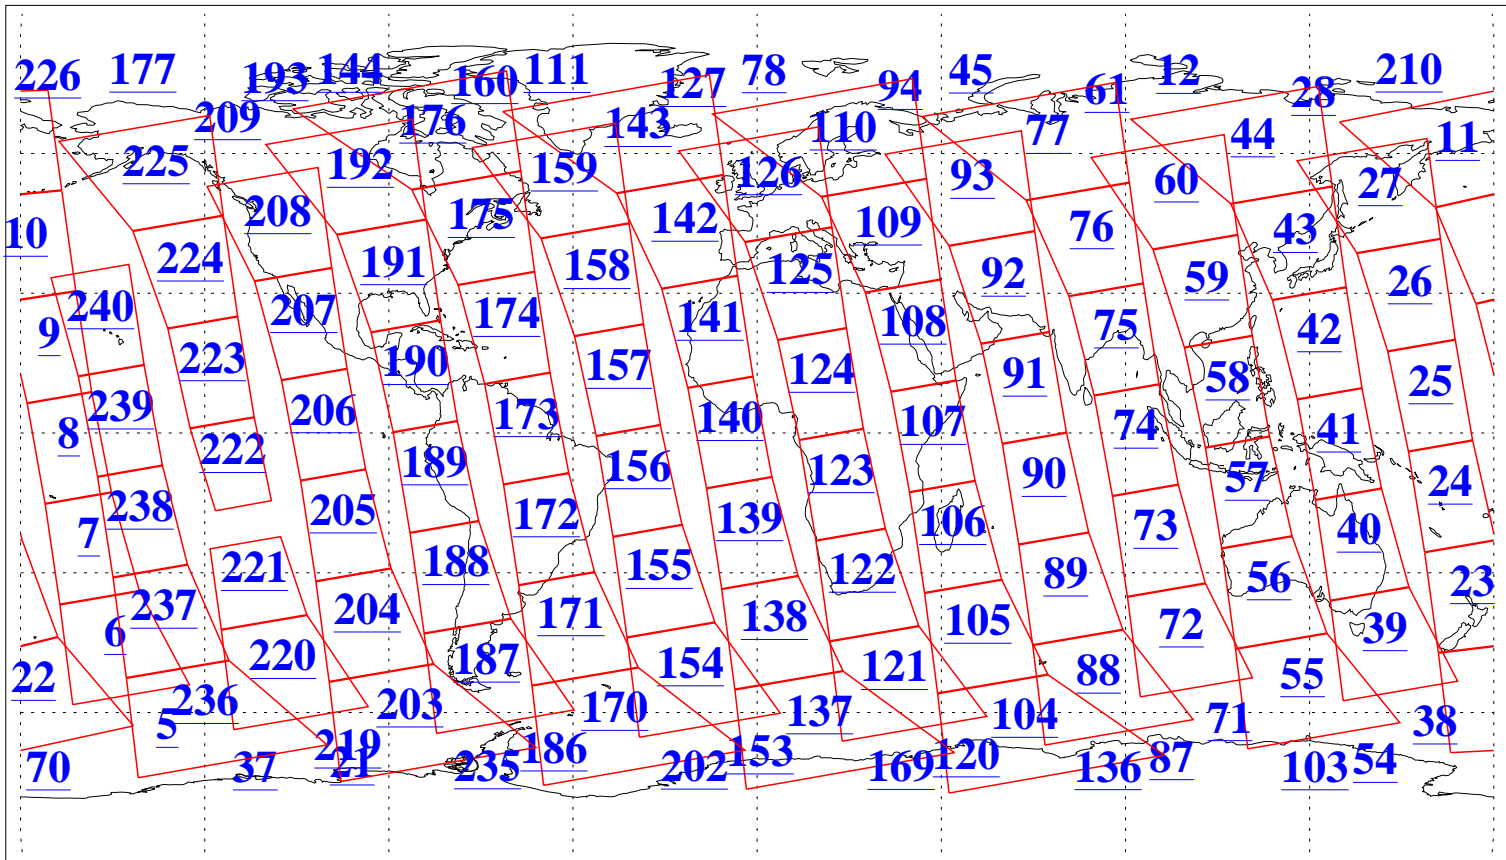

L1B Availability
AMSU Granules: 240
HSB Granules: 0
AIRS Granules: 240

1 Mar 2020
DoY 61
Aqua Day 6511
Granules: 1 to 120

Granules: 121 to 240

Legend: AMSU Available, HSB Available, AIRS Available

L1B Availability
 AMSU Granules: 240
 HSB Granules: 0
 AIRS Granules: 240

1 Mar 2020
 DoY 61
 Aqua Day 6511
 Ascending Granules

Descending Granules

Legend: AMSU Available, *HSB Available*, AIRS Available

L1B Availability
 AMSU Granules: 240
 HSB Granules: 0
 AIRS Granules: 240

1 Mar 2020
 DoY 61
 Aqua Day 6511

Northern Hemisphere Granules

Southern Hemisphere Granules

Legend: AMSU Available, HSB Available, **AIRS Available**