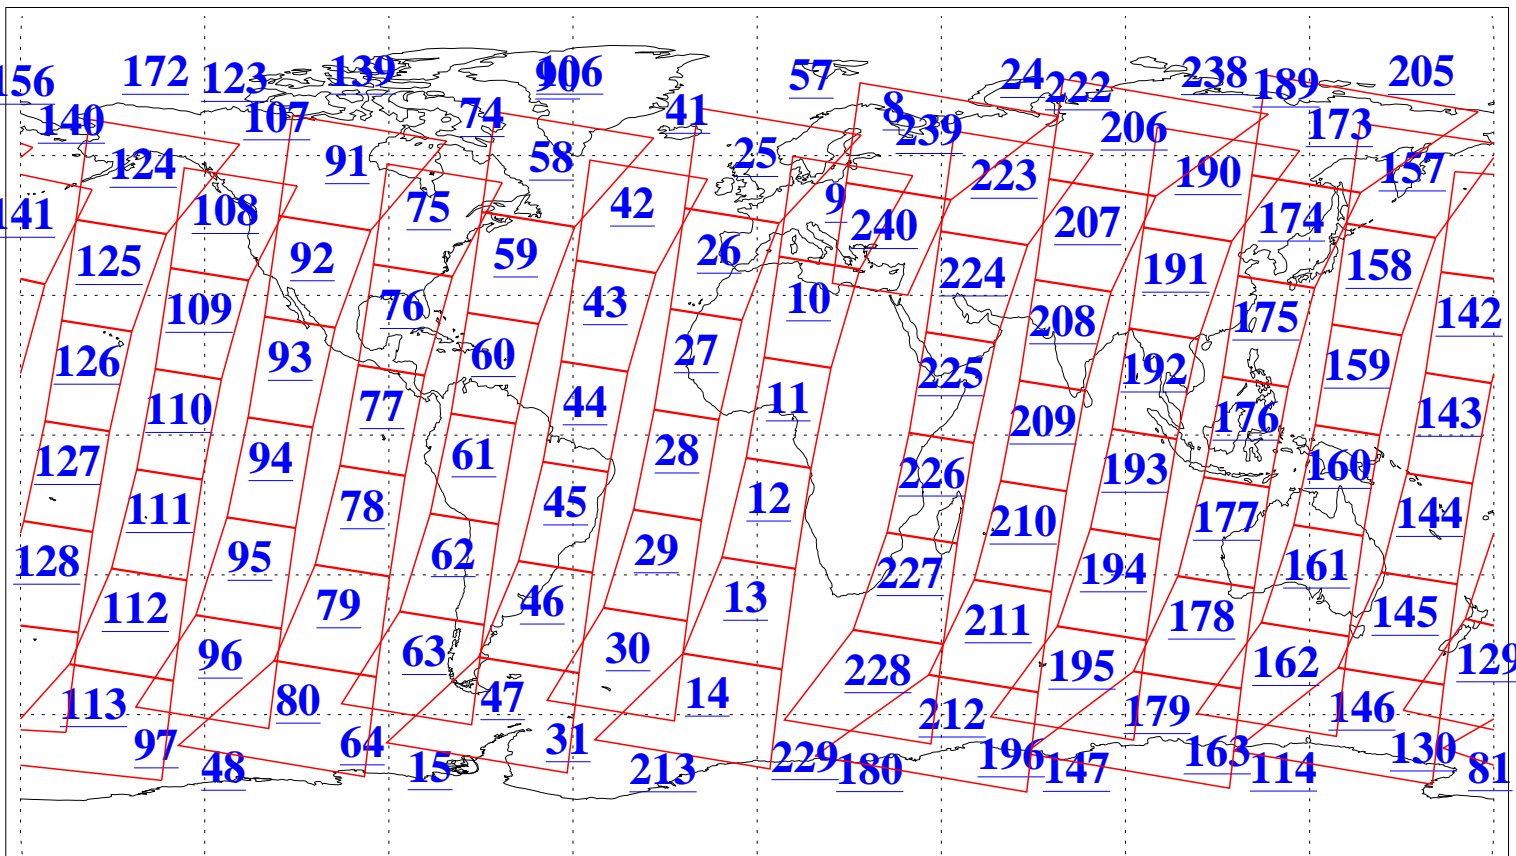

L1B Availability
AMSU Granules: 240
HSB Granules: 0
AIRS Granules: 240

27 Feb 2020
DoY 58
Aqua Day 6508
Granules: 1 to 120

Granules: 121 to 240

Legend: AMSU Available, *HSB Available*, *AIRS Available*

L1B Availability
AMSU Granules: 240
HSB Granules: 0
AIRS Granules: 240

27 Feb 2020
DoY 58
Aqua Day 6508

Ascending Granules

Descending Granules

Legend: AMSU Available, *HSB Available*, *AIRS Available*

L1B Availability
 AMSU Granules: 240
 HSB Granules: 0
 AIRS Granules: 240

27 Feb 2020
 DoY 58
 Aqua Day 6508

Northern Hemisphere Granules

Southern Hemisphere Granules

Legend: AMSU Available, HSB Available, **AIRS Available**