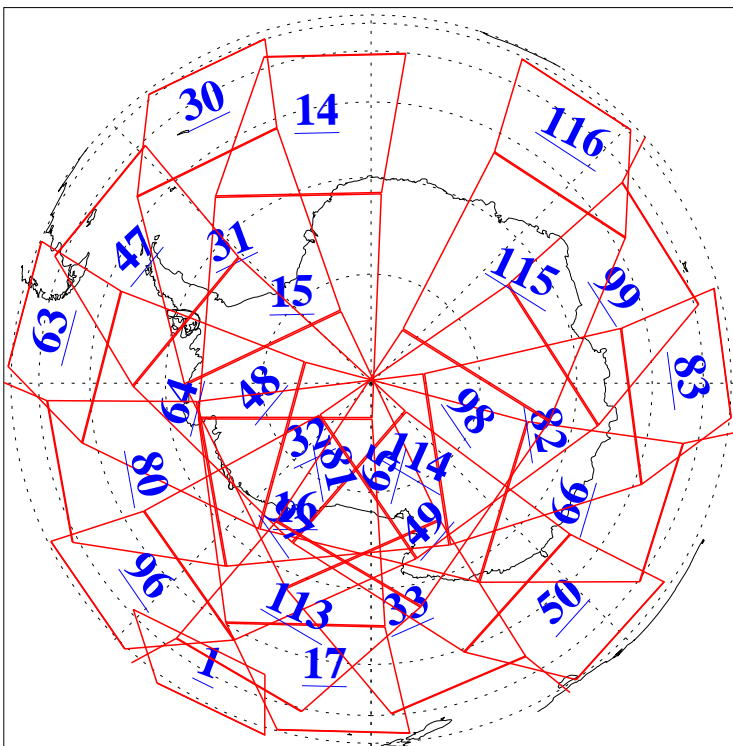

L1B Availability
AMSU Granules: 240
HSB Granules: 0
AIRS Granules: 240

27 Feb 2020
DoY 58
Aqua Day 6508
Granules: 1 to 120

Granules: 121 to 240

Legend: AMSU Available, *HSB Available*, *AIRS Available*

L1B Availability
AMSU Granules: 240
HSB Granules: 0
AIRS Granules: 240

27 Feb 2020
DoY 58
Aqua Day 6508

Ascending Granules

Descending Granules

Legend: AMSU Available, *HSB Available*, *AIRS Available*

L1B Availability
 AMSU Granules: 240
 HSB Granules: 0
 AIRS Granules: 240

27 Feb 2020
 DoY 58
 Aqua Day 6508

Northern Hemisphere Granules

Southern Hemisphere Granules

Legend: AMSU Available, HSB Available, **AIRS Available**