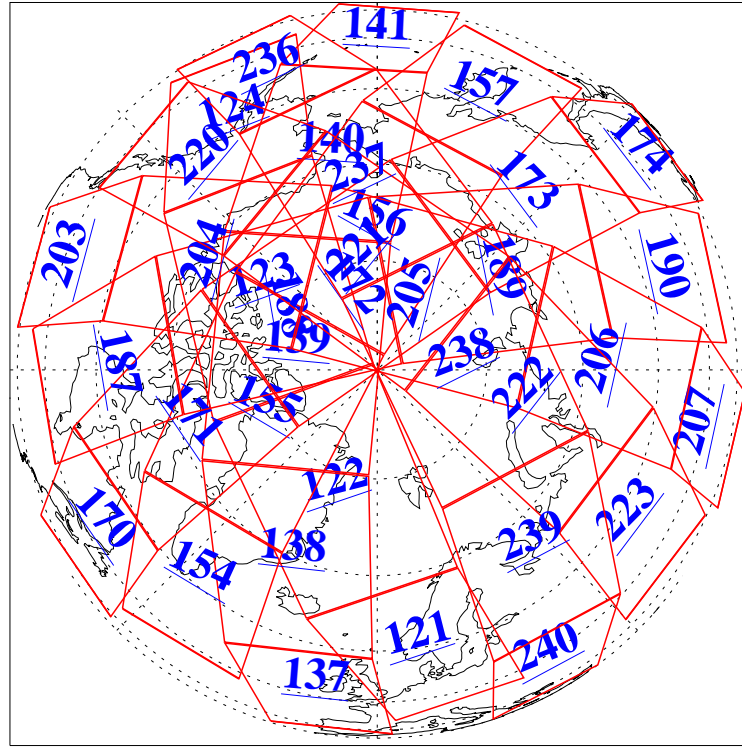

27 Feb 2020
DoY 58
Aqua Day 6508

Ascending Granules

Descending Granules

Legend: AMSU Available, *HSB Available*, *AIRS Available*

L1B Availability
 AMSU Granules: 240
 HSB Granules: 0
 AIRS Granules: 240

27 Feb 2020
 DoY 58
 Aqua Day 6508

Northern Hemisphere Granules

Southern Hemisphere Granules

Legend: AMSU Available, HSB Available, **AIRS Available**