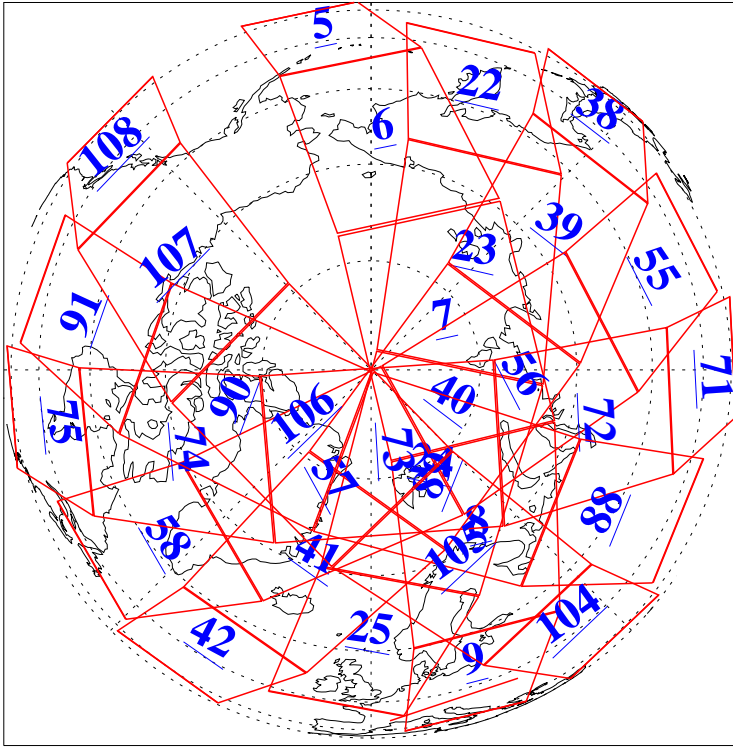

L1B Availability
AMSU Granules: 240
HSB Granules: 0
AIRS Granules: 240

27 Feb 2020
DoY 58
Aqua Day 6508
Granules: 1 to 120

Granules: 121 to 240

Legend: AMSU Available, *HSB Available*, *AIRS Available*

L1B Availability
AMSU Granules: 240
HSB Granules: 0
AIRS Granules: 240

27 Feb 2020
DoY 58
Aqua Day 6508

Ascending Granules

Descending Granules

Legend: AMSU Available, *HSB Available*, *AIRS Available*

L1B Availability
 AMSU Granules: 240
 HSB Granules: 0
 AIRS Granules: 240

27 Feb 2020
 DoY 58
 Aqua Day 6508

Northern Hemisphere Granules

Southern Hemisphere Granules

Legend: AMSU Available, HSB Available, **AIRS Available**