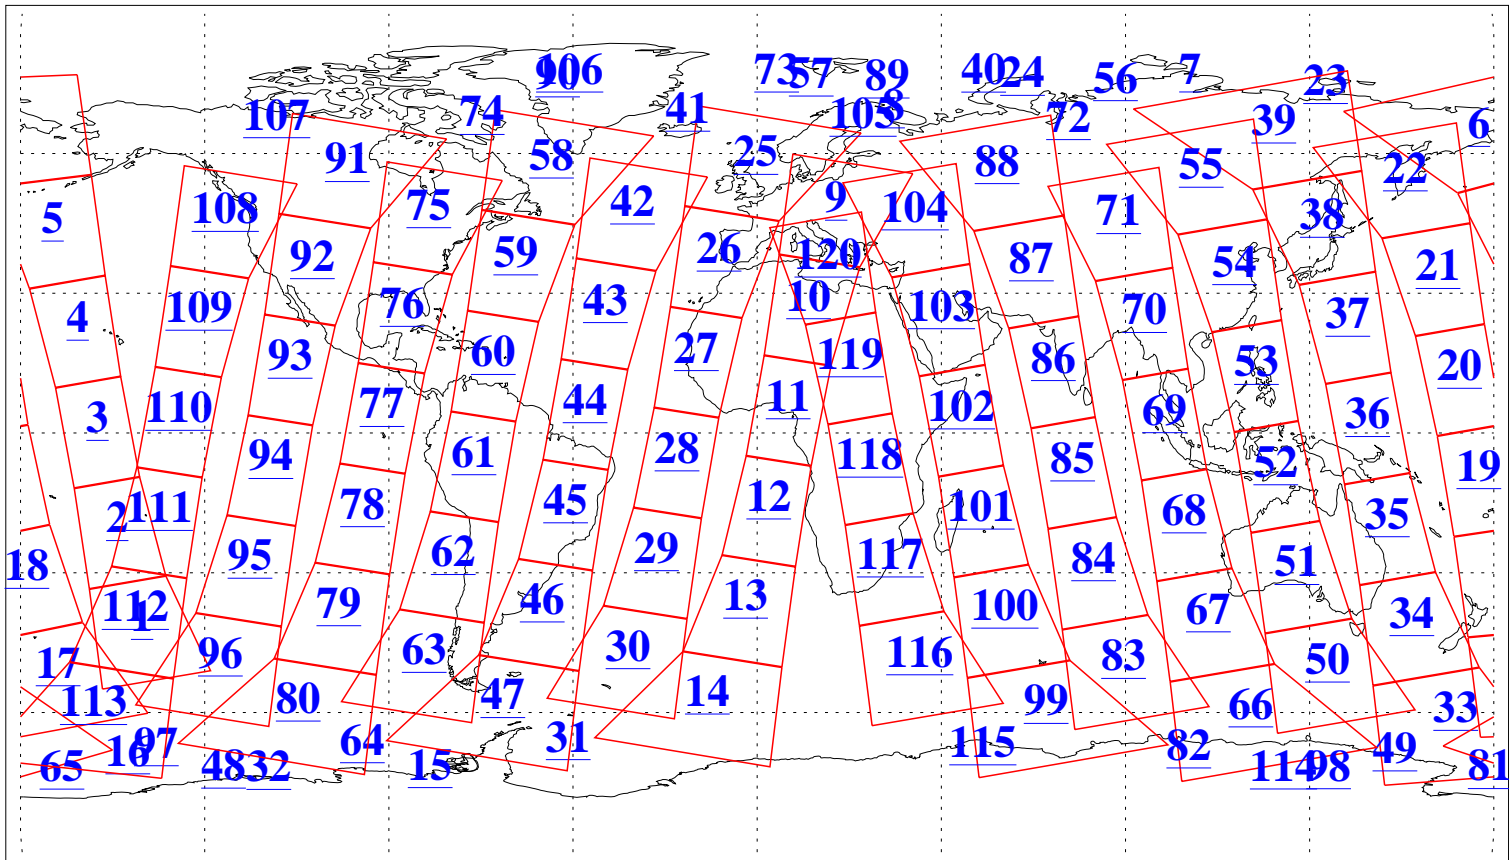

L1B Availability
AMSU Granules: 240
HSB Granules: 0
AIRS Granules: 240

27 Feb 2020
DoY 58
Aqua Day 6508
Granules: 1 to 120

Granules: 121 to 240

Legend: AMSU Available, *HSB Available*, *AIRS Available*

L1B Availability
AMSU Granules: 240
HSB Granules: 0
AIRS Granules: 240

27 Feb 2020
DoY 58
Aqua Day 6508

Ascending Granules

Descending Granules

Legend: AMSU Available, *HSB Available*, *AIRS Available*

L1B Availability
 AMSU Granules: 240
 HSB Granules: 0
 AIRS Granules: 240

27 Feb 2020
 DoY 58
 Aqua Day 6508

Northern Hemisphere Granules

Southern Hemisphere Granules

Legend: AMSU Available, HSB Available, **AIRS Available**