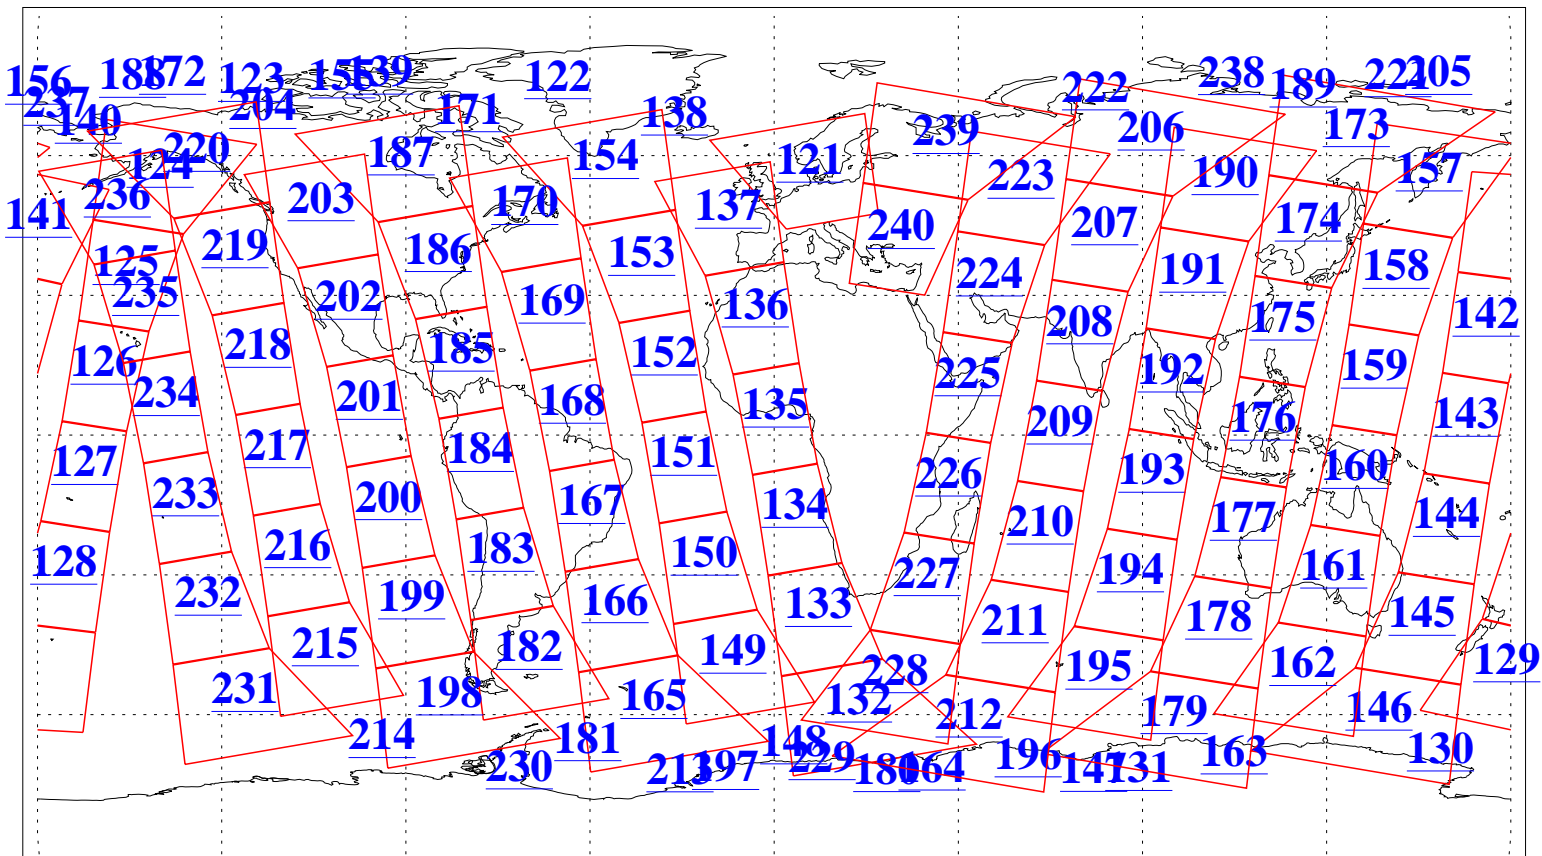

L1B Availability
AMSU Granules: 240
HSB Granules: 0
AIRS Granules: 240

27 Feb 2020
DoY 58
Aqua Day 6508
Granules: 1 to 120

Granules: 121 to 240

Legend: AMSU Available, *HSB Available*, *AIRS Available*

L1B Availability
AMSU Granules: 240
HSB Granules: 0
AIRS Granules: 240

27 Feb 2020
DoY 58
Aqua Day 6508

Ascending Granules

Descending Granules

Legend: AMSU Available, *HSB Available*, *AIRS Available*

L1B Availability
 AMSU Granules: 240
 HSB Granules: 0
 AIRS Granules: 240

27 Feb 2020
 DoY 58
 Aqua Day 6508

Northern Hemisphere Granules

Southern Hemisphere Granules

Legend: AMSU Available, HSB Available, **AIRS Available**