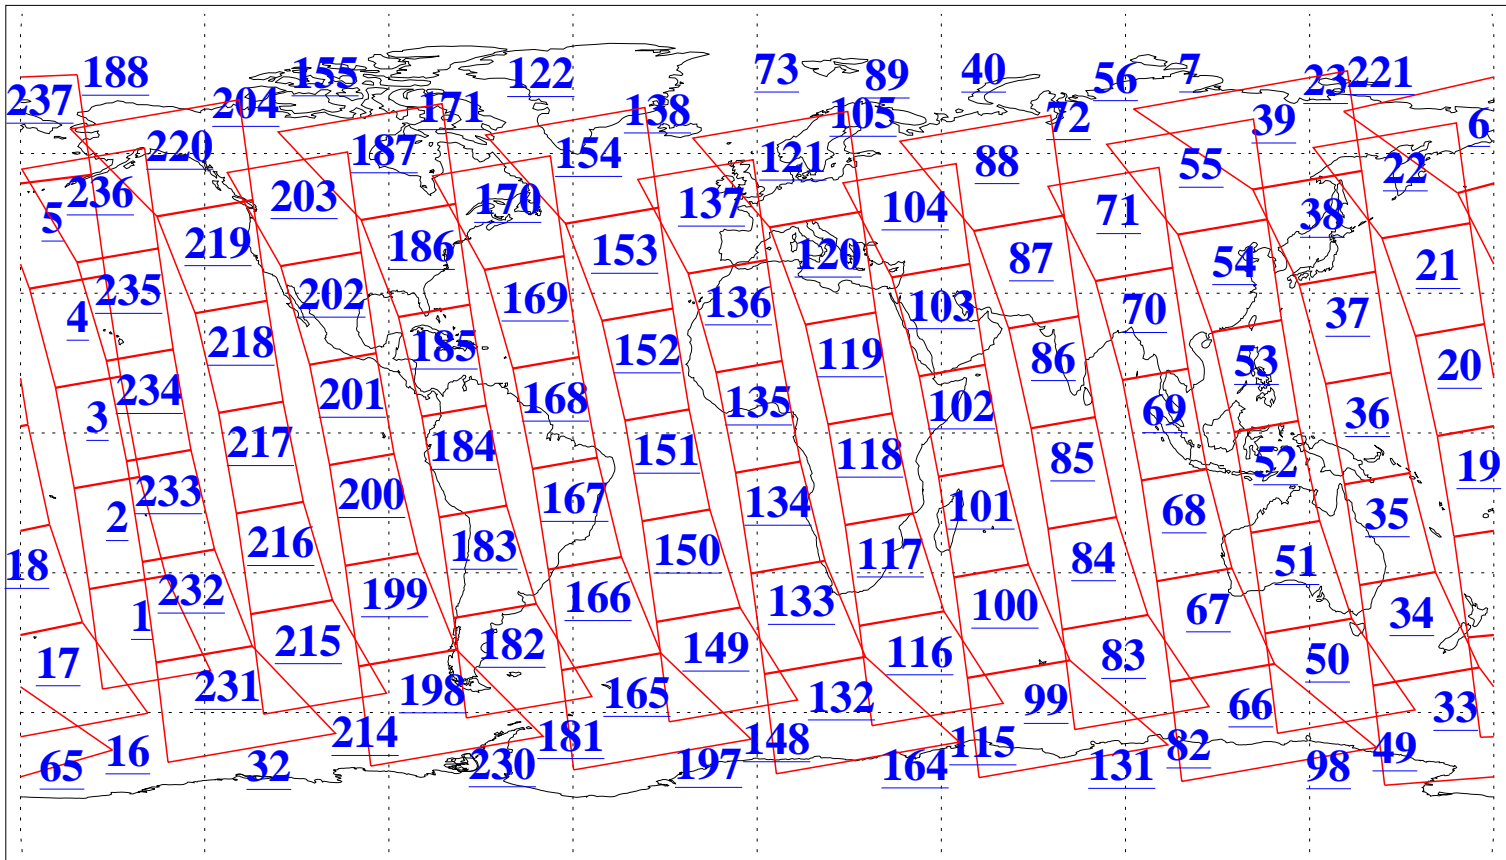

L1B Availability
AMSU Granules: 240
HSB Granules: 0
AIRS Granules: 240

27 Feb 2020
DoY 58
Aqua Day 6508
Granules: 1 to 120

Granules: 121 to 240

Legend: AMSU Available, *HSB Available*, *AIRS Available*

L1B Availability
AMSU Granules: 240
HSB Granules: 0
AIRS Granules: 240

27 Feb 2020
DoY 58
Aqua Day 6508

Ascending Granules

Descending Granules

Legend: AMSU Available, *HSB Available*, *AIRS Available*

L1B Availability
 AMSU Granules: 240
 HSB Granules: 0
 AIRS Granules: 240

27 Feb 2020
 DoY 58
 Aqua Day 6508

Northern Hemisphere Granules

Southern Hemisphere Granules

Legend: AMSU Available, HSB Available, **AIRS Available**