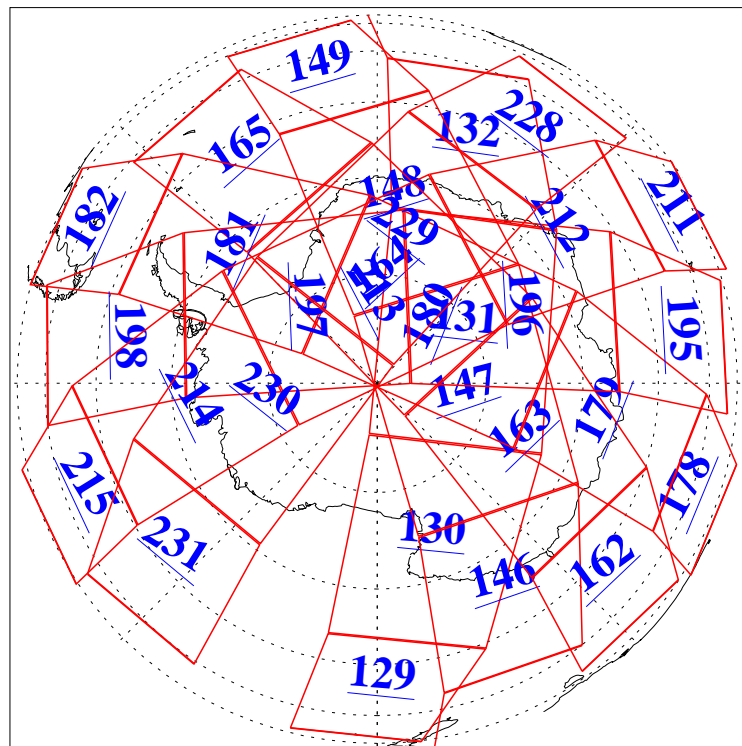

L1B Availability
AMSU Granules: 240
HSB Granules: 0
AIRS Granules: 240

27 Feb 2020
DoY 58
Aqua Day 6508
Granules: 1 to 120

Granules: 121 to 240

Legend: AMSU Available, *HSB Available*, *AIRS Available*

L1B Availability
AMSU Granules: 240
HSB Granules: 0
AIRS Granules: 240

27 Feb 2020
DoY 58
Aqua Day 6508

Ascending Granules

Descending Granules

Legend: AMSU Available, *HSB Available*, *AIRS Available*

L1B Availability
 AMSU Granules: 240
 HSB Granules: 0
 AIRS Granules: 240

27 Feb 2020
 DoY 58
 Aqua Day 6508

Northern Hemisphere Granules

Southern Hemisphere Granules

Legend: AMSU Available, HSB Available, **AIRS Available**