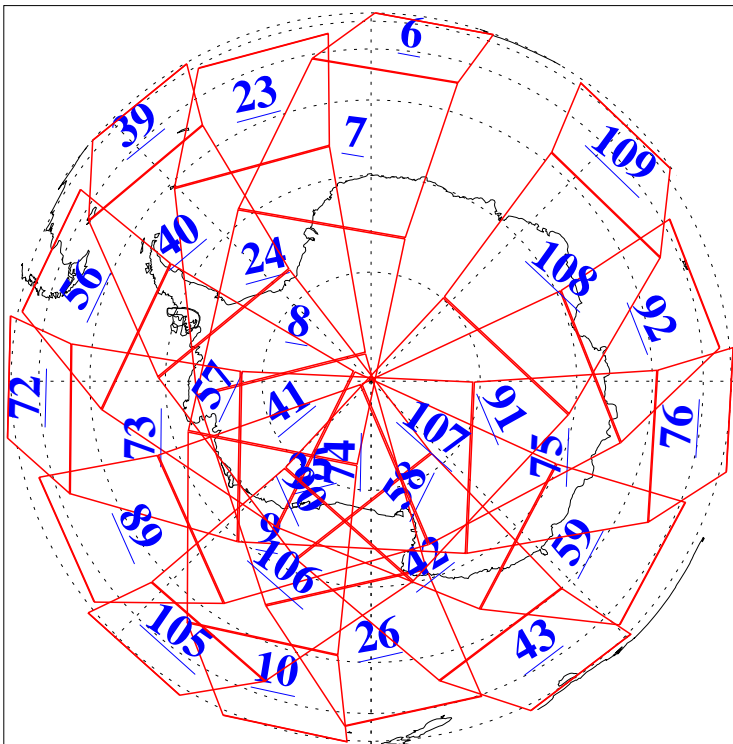

L1B Availability
 AMSU Granules: 239
 HSB Granules: 0
 AIRS Granules: 240

26 Feb 2020
 DoY 57
 Aqua Day 6507
 Granules: 1 to 120

Granules: 121 to 240

Legend: AMSU Available, *HSB Available*, *AIRS Available*

L1B Availability
AMSU Granules: 239
HSB Granules: 0
AIRS Granules: 240

26 Feb 2020
DoY 57
Aqua Day 6507

Ascending Granules

Descending Granules

Legend: AMSU Available, HSB Available, AIRS Available

L1B Availability
 AMSU Granules: 239
 HSB Granules: 0
 AIRS Granules: 240

26 Feb 2020
 DoY 57
 Aqua Day 6507

Northern Hemisphere Granules

Southern Hemisphere Granules

Legend: AMSU Available, *HSB Available*, **AIRS Available**