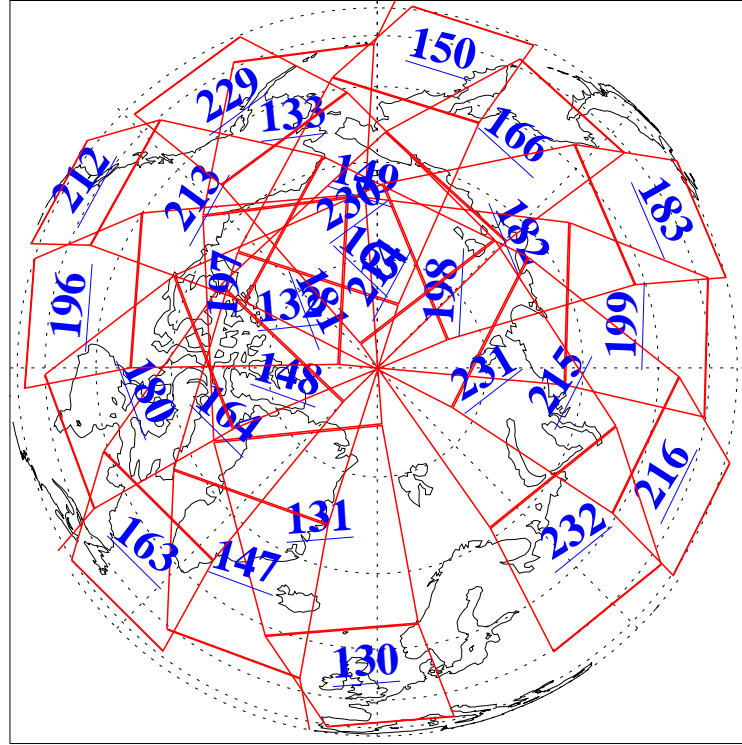

L1B Availability
AMSU Granules: 239
HSB Granules: 0
AIRS Granules: 240

26 Feb 2020
DoY 57
Aqua Day 6507

Ascending Granules

Descending Granules

Legend: AMSU Available, HSB Available, AIRS Available

L1B Availability
 AMSU Granules: 239
 HSB Granules: 0
 AIRS Granules: 240

26 Feb 2020
 DoY 57
 Aqua Day 6507

Northern Hemisphere Granules

Southern Hemisphere Granules

Legend: AMSU Available, *HSB Available*, **AIRS Available**