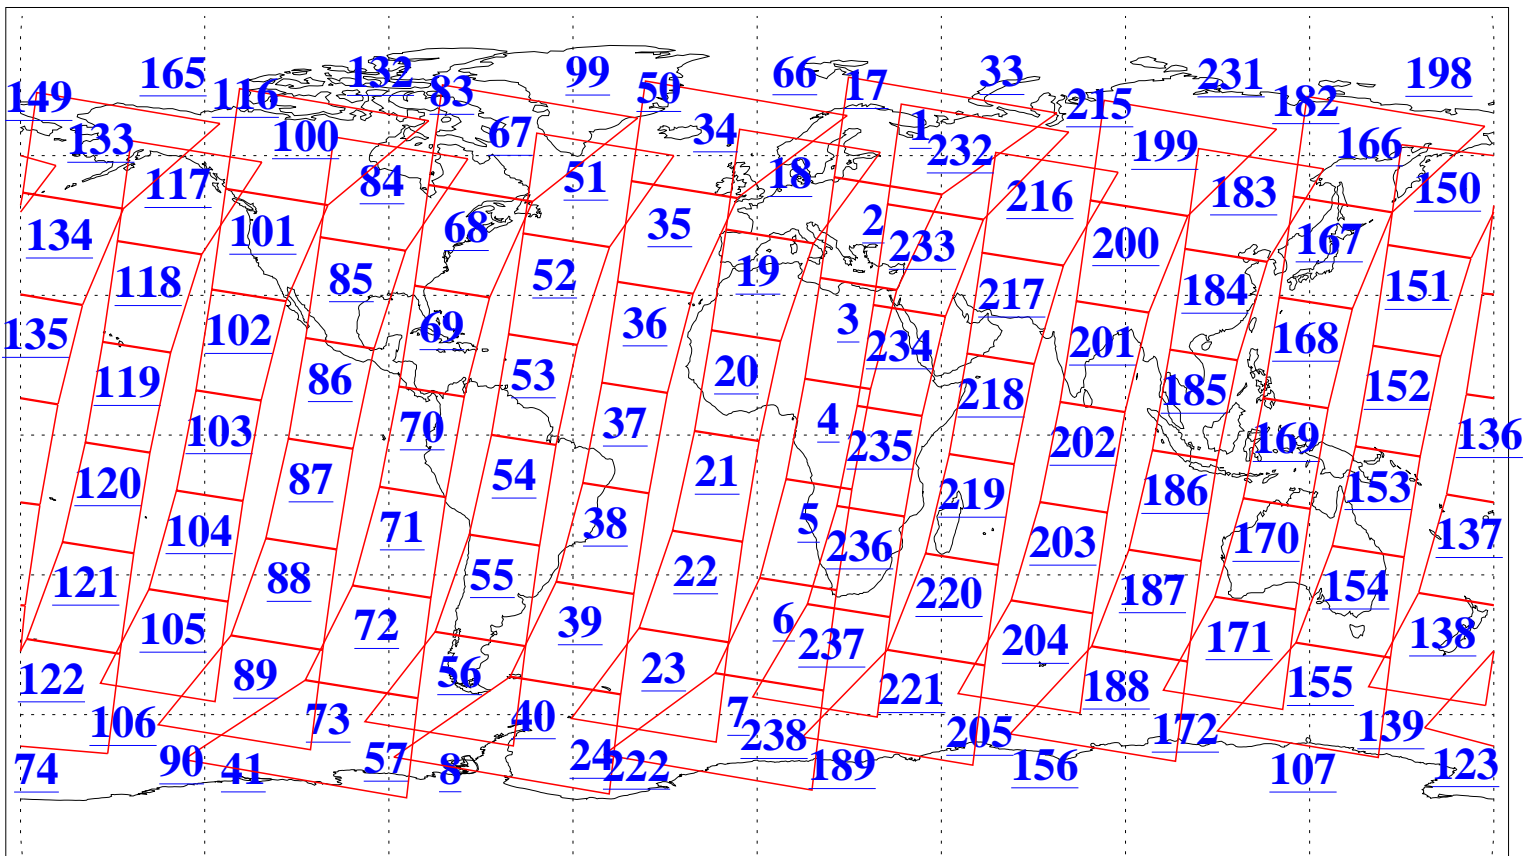

L1B Availability
 AMSU Granules: 239
 HSB Granules: 0
 AIRS Granules: 240

26 Feb 2020
 DoY 57
 Aqua Day 6507
 Granules: 1 to 120

Granules: 121 to 240

Legend: AMSU Available, *HSB Available*, *AIRS Available*

L1B Availability
AMSU Granules: 239
HSB Granules: 0
AIRS Granules: 240

26 Feb 2020
DoY 57
Aqua Day 6507

Ascending Granules

Descending Granules

Legend: AMSU Available, HSB Available, AIRS Available

L1B Availability
 AMSU Granules: 239
 HSB Granules: 0
 AIRS Granules: 240

26 Feb 2020
 DoY 57
 Aqua Day 6507

Northern Hemisphere Granules

Southern Hemisphere Granules

Legend: AMSU Available, *HSB Available*, **AIRS Available**