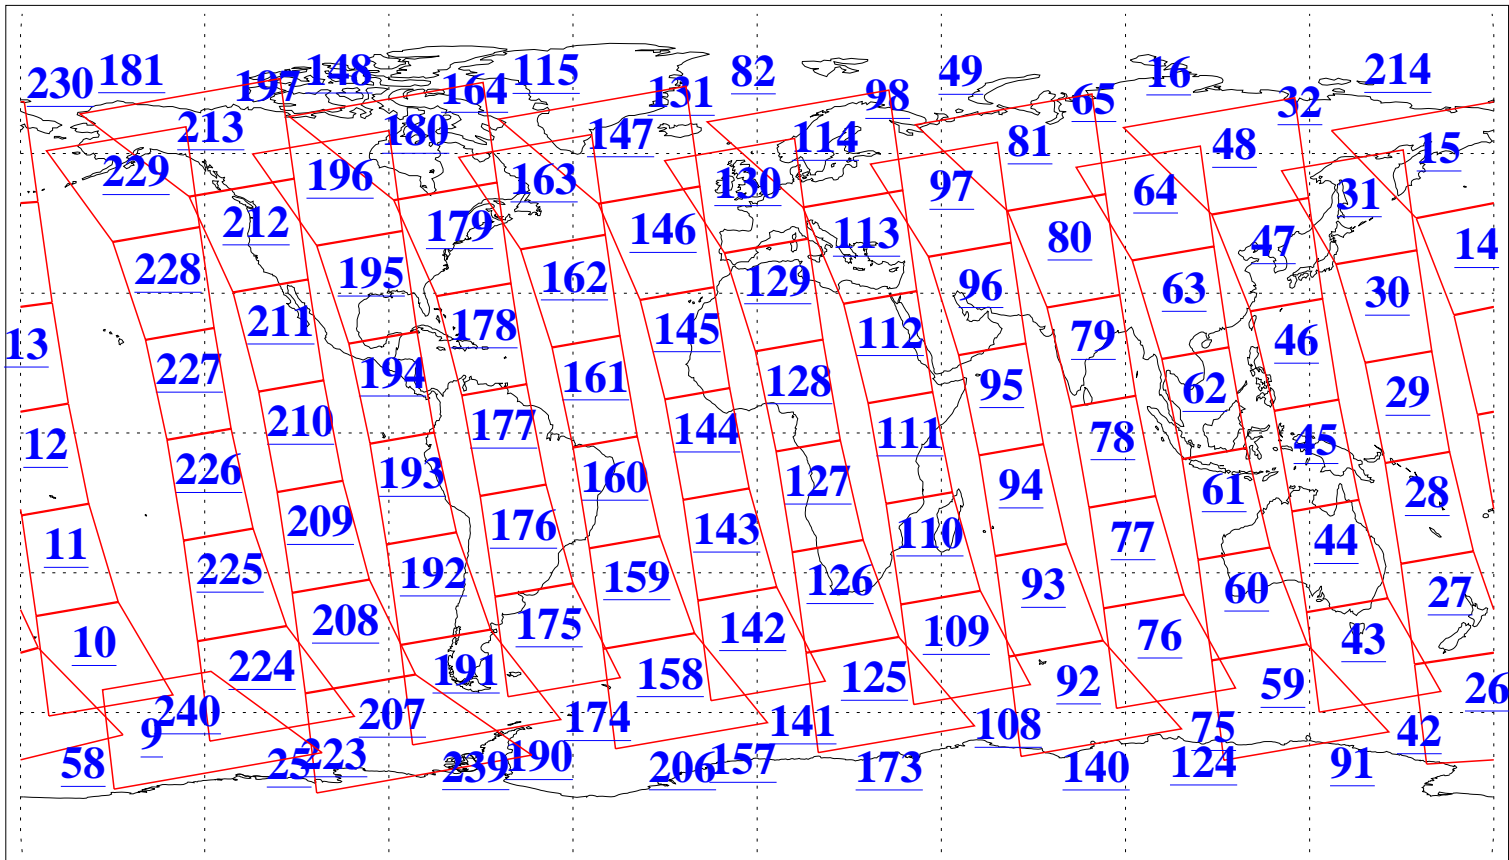

L1B Availability
 AMSU Granules: 239
 HSB Granules: 0
 AIRS Granules: 240

26 Feb 2020
 DoY 57
 Aqua Day 6507
 Granules: 1 to 120

Granules: 121 to 240

Legend: AMSU Available, *HSB Available*, *AIRS Available*

L1B Availability
AMSU Granules: 239
HSB Granules: 0
AIRS Granules: 240

26 Feb 2020
DoY 57
Aqua Day 6507

Ascending Granules

Descending Granules

Legend: AMSU Available, HSB Available, AIRS Available

L1B Availability
 AMSU Granules: 239
 HSB Granules: 0
 AIRS Granules: 240

26 Feb 2020
 DoY 57
 Aqua Day 6507

Northern Hemisphere Granules

Southern Hemisphere Granules

Legend: AMSU Available, *HSB Available*, **AIRS Available**