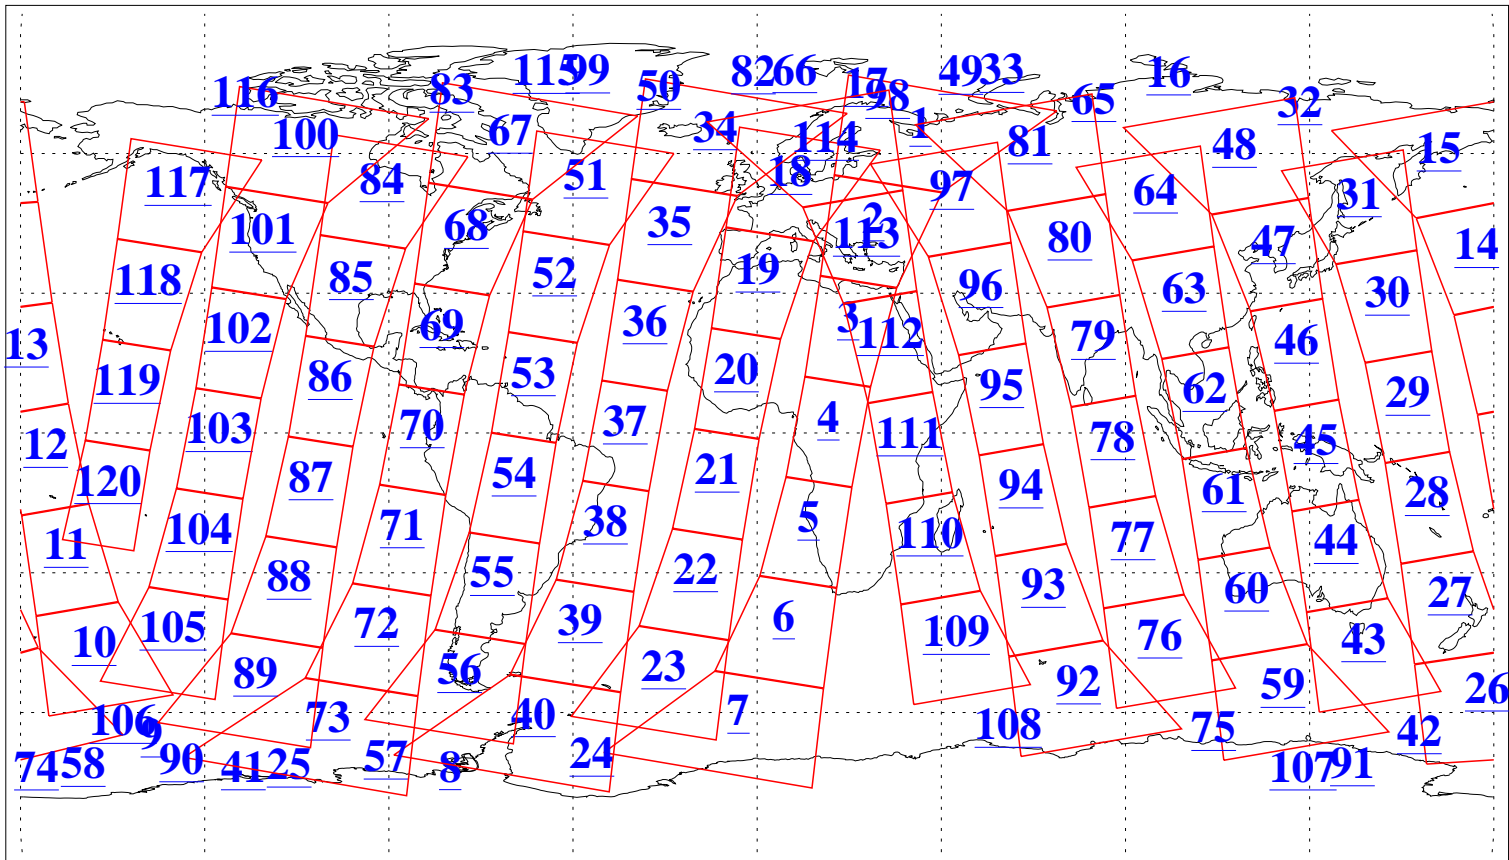

L1B Availability
 AMSU Granules: 239
 HSB Granules: 0
 AIRS Granules: 240

26 Feb 2020
 DoY 57
 Aqua Day 6507
 Granules: 1 to 120

Granules: 121 to 240

Legend: AMSU Available, *HSB Available*, *AIRS Available*

L1B Availability
AMSU Granules: 239
HSB Granules: 0
AIRS Granules: 240

26 Feb 2020
DoY 57
Aqua Day 6507

Ascending Granules

Descending Granules

Legend: AMSU Available, HSB Available, AIRS Available

L1B Availability
 AMSU Granules: 239
 HSB Granules: 0
 AIRS Granules: 240

26 Feb 2020
 DoY 57
 Aqua Day 6507

Northern Hemisphere Granules

Southern Hemisphere Granules

Legend: AMSU Available, *HSB Available*, **AIRS Available**