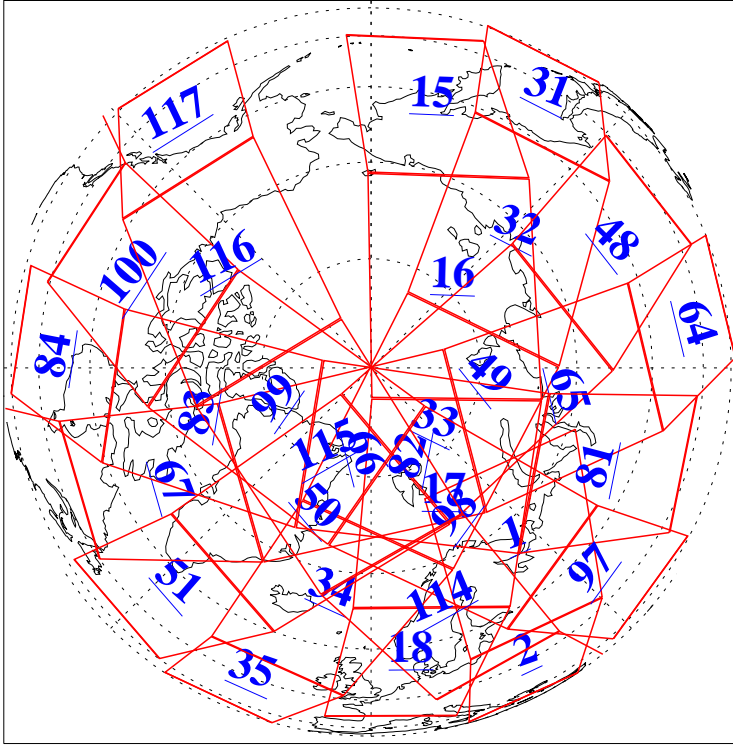

L1B Availability
 AMSU Granules: 239
 HSB Granules: 0
 AIRS Granules: 240

26 Feb 2020
 DoY 57
 Aqua Day 6507
 Granules: 1 to 120

Granules: 121 to 240

Legend: AMSU Available, *HSB Available*, *AIRS Available*

L1B Availability
AMSU Granules: 239
HSB Granules: 0
AIRS Granules: 240

26 Feb 2020
DoY 57
Aqua Day 6507

Ascending Granules

Descending Granules

Legend: AMSU Available, HSB Available, AIRS Available

L1B Availability
 AMSU Granules: 239
 HSB Granules: 0
 AIRS Granules: 240

26 Feb 2020
 DoY 57
 Aqua Day 6507

Northern Hemisphere Granules

Southern Hemisphere Granules

Legend: AMSU Available, *HSB Available*, **AIRS Available**