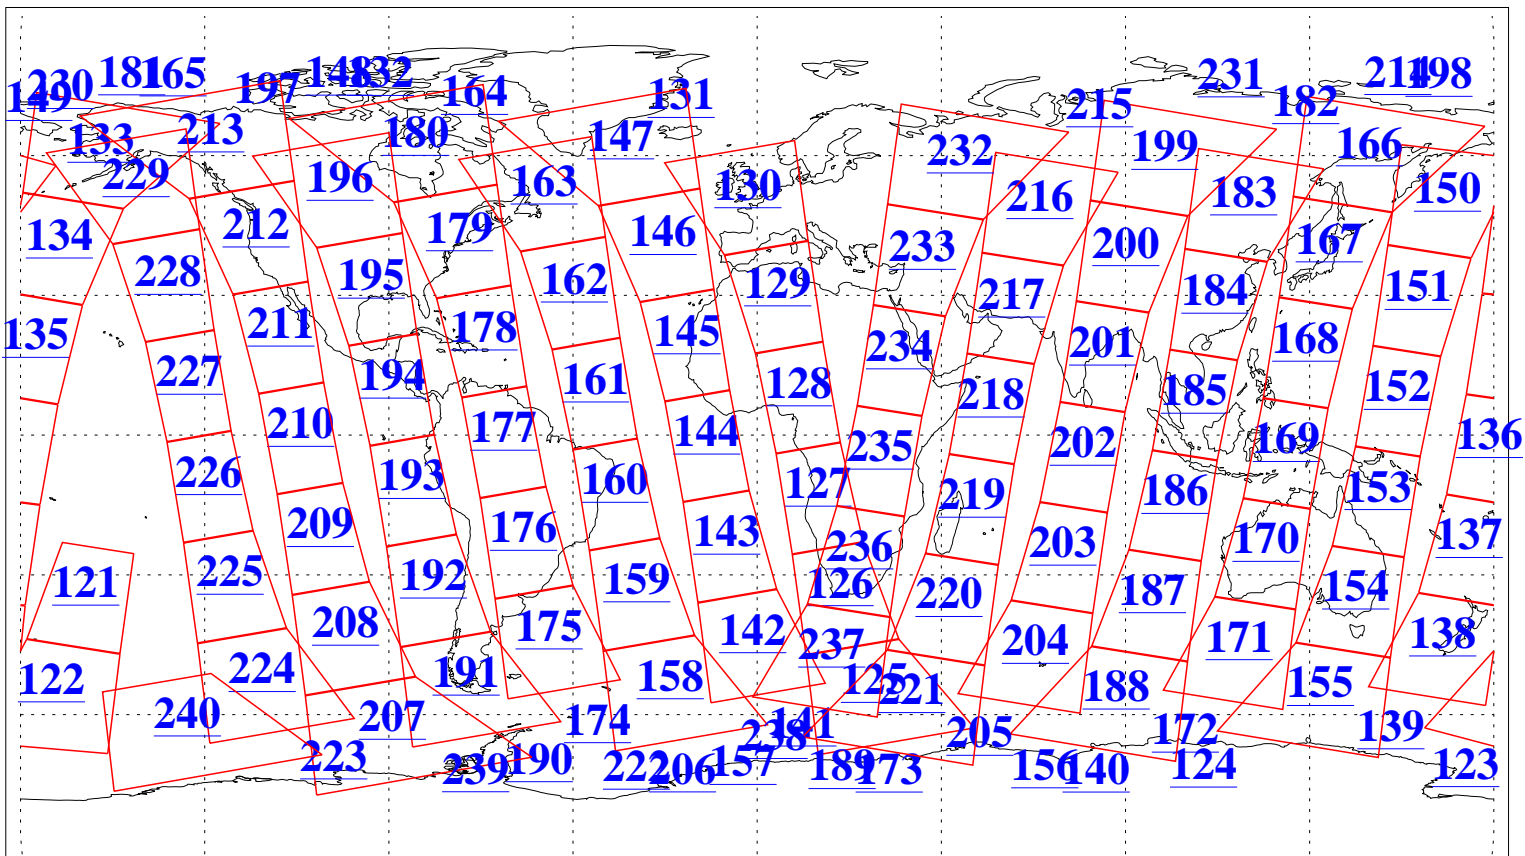

L1B Availability
 AMSU Granules: 239
 HSB Granules: 0
 AIRS Granules: 240

26 Feb 2020
 DoY 57
 Aqua Day 6507
 Granules: 1 to 120

Granules: 121 to 240

Legend: AMSU Available, *HSB Available*, *AIRS Available*

L1B Availability
AMSU Granules: 239
HSB Granules: 0
AIRS Granules: 240

26 Feb 2020
DoY 57
Aqua Day 6507

Ascending Granules

Descending Granules

Legend: AMSU Available, HSB Available, AIRS Available

L1B Availability
 AMSU Granules: 239
 HSB Granules: 0
 AIRS Granules: 240

26 Feb 2020
 DoY 57
 Aqua Day 6507

Northern Hemisphere Granules

Southern Hemisphere Granules

Legend: AMSU Available, *HSB Available*, **AIRS Available**