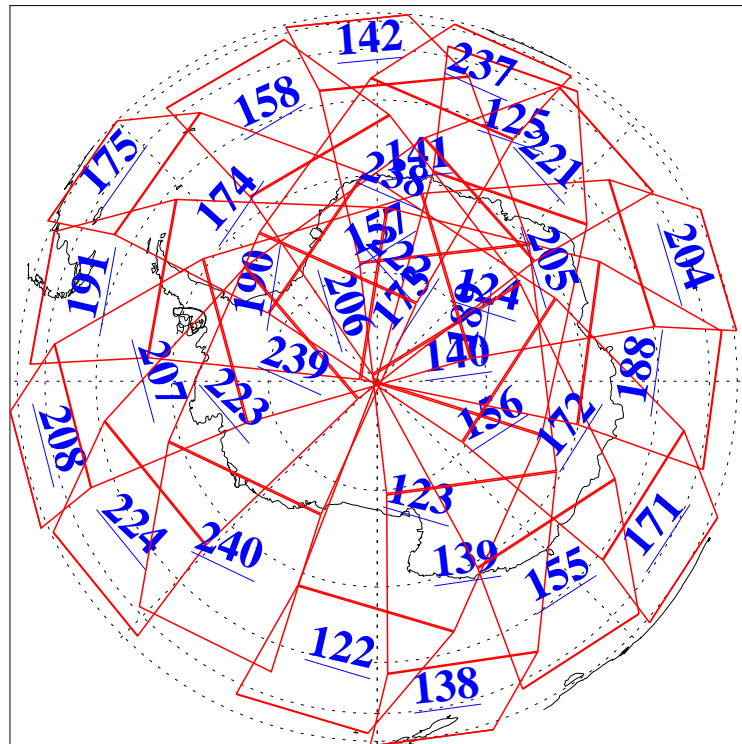

L1B Availability
 AMSU Granules: 239
 HSB Granules: 0
 AIRS Granules: 240

26 Feb 2020
 DoY 57
 Aqua Day 6507
 Granules: 1 to 120

Granules: 121 to 240

Legend: AMSU Available, *HSB Available*, *AIRS Available*

L1B Availability
AMSU Granules: 239
HSB Granules: 0
AIRS Granules: 240

26 Feb 2020
DoY 57
Aqua Day 6507

Ascending Granules

Descending Granules

Legend: AMSU Available, HSB Available, AIRS Available

L1B Availability
 AMSU Granules: 239
 HSB Granules: 0
 AIRS Granules: 240

26 Feb 2020
 DoY 57
 Aqua Day 6507

Northern Hemisphere Granules

Southern Hemisphere Granules

Legend: AMSU Available, *HSB Available*, **AIRS Available**