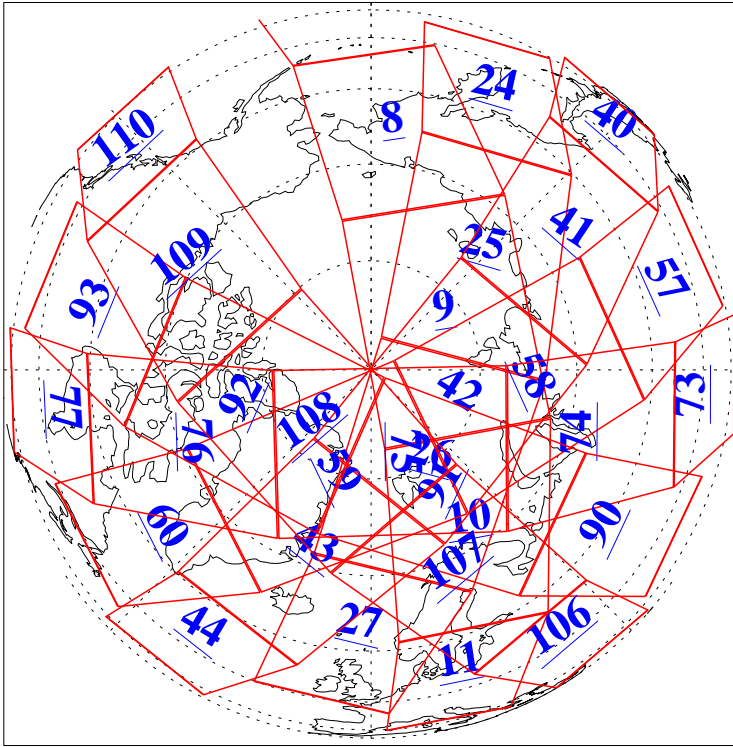

L1B Availability  
 AMSU Granules: 238  
 HSB Granules: 0  
 AIRS Granules: 240

25 Feb 2020  
 DoY 56  
 Aqua Day 6506  
 Granules: 1 to 120

Granules: 121 to 240

Legend: AMSU Available, *HSB Available*, *AIRS Available*

L1B Availability  
 AMSU Granules: 238  
 HSB Granules: 0  
 AIRS Granules: 240

25 Feb 2020  
 DoY 56  
 Aqua Day 6506

Ascending Granules

Descending Granules

Legend: AMSU Available, HSB Available, AIRS Available

L1B Availability  
AMSU Granules: 238  
HSB Granules: 0  
AIRS Granules: 240

25 Feb 2020  
DoY 56  
Aqua Day 6506

Northern Hemisphere Granules

Southern Hemisphere Granules

Legend: AMSU Available, *HSB Available*, **AIRS Available**