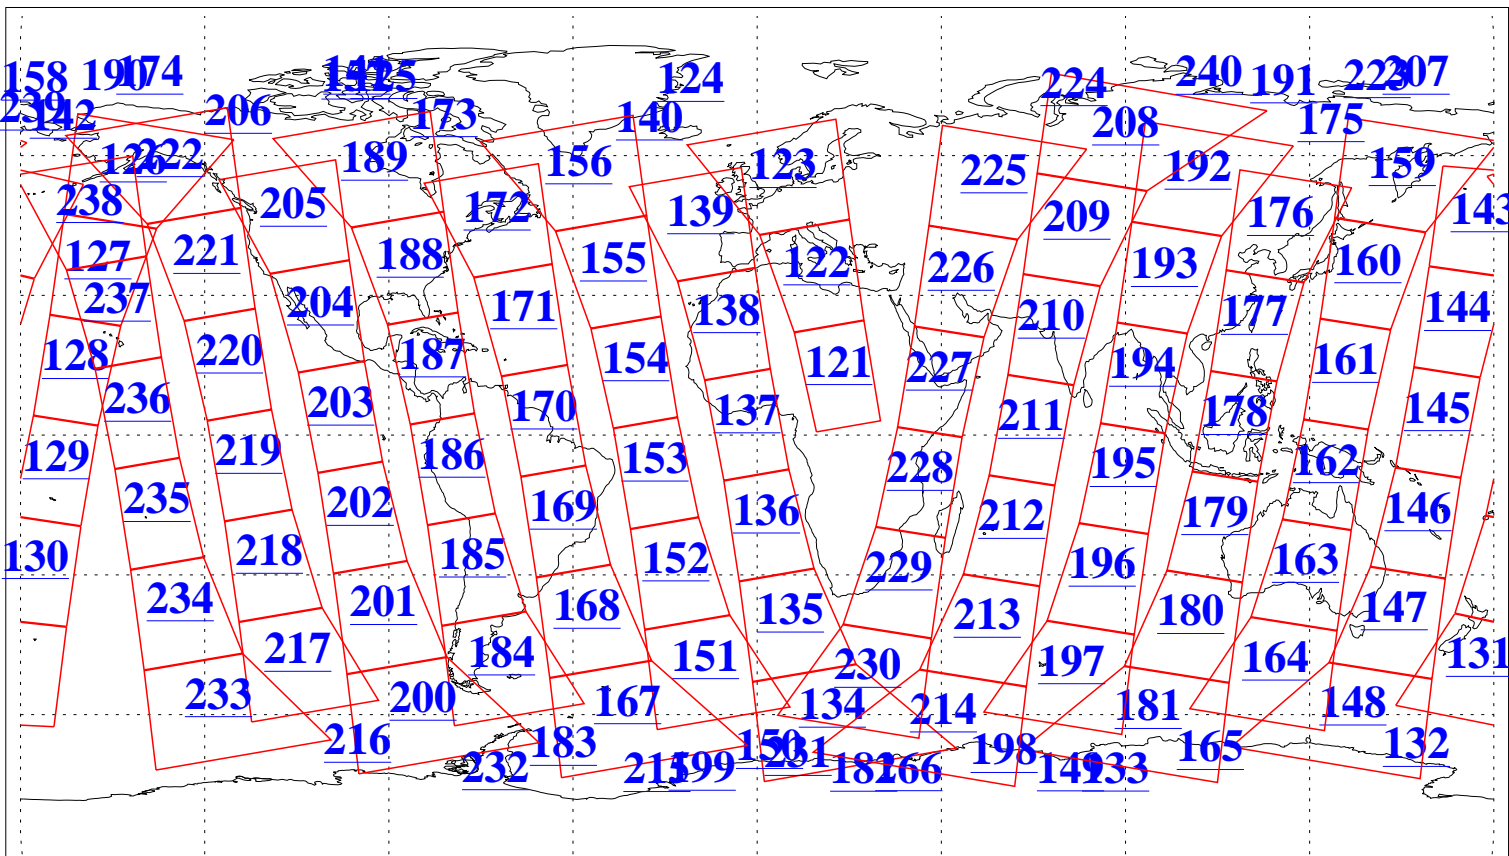

L1B Availability  
 AMSU Granules: 238  
 HSB Granules: 0  
 AIRS Granules: 240

25 Feb 2020  
 DoY 56  
 Aqua Day 6506  
 Granules: 1 to 120

Granules: 121 to 240

Legend: AMSU Available, *HSB Available*, *AIRS Available*

L1B Availability  
 AMSU Granules: 238  
 HSB Granules: 0  
 AIRS Granules: 240

25 Feb 2020  
 DoY 56  
 Aqua Day 6506

Ascending Granules

Descending Granules

Legend: AMSU Available, HSB Available, AIRS Available

L1B Availability  
AMSU Granules: 238  
HSB Granules: 0  
AIRS Granules: 240

25 Feb 2020  
DoY 56  
Aqua Day 6506

Northern Hemisphere Granules

Southern Hemisphere Granules

Legend: AMSU Available, *HSB Available*, **AIRS Available**