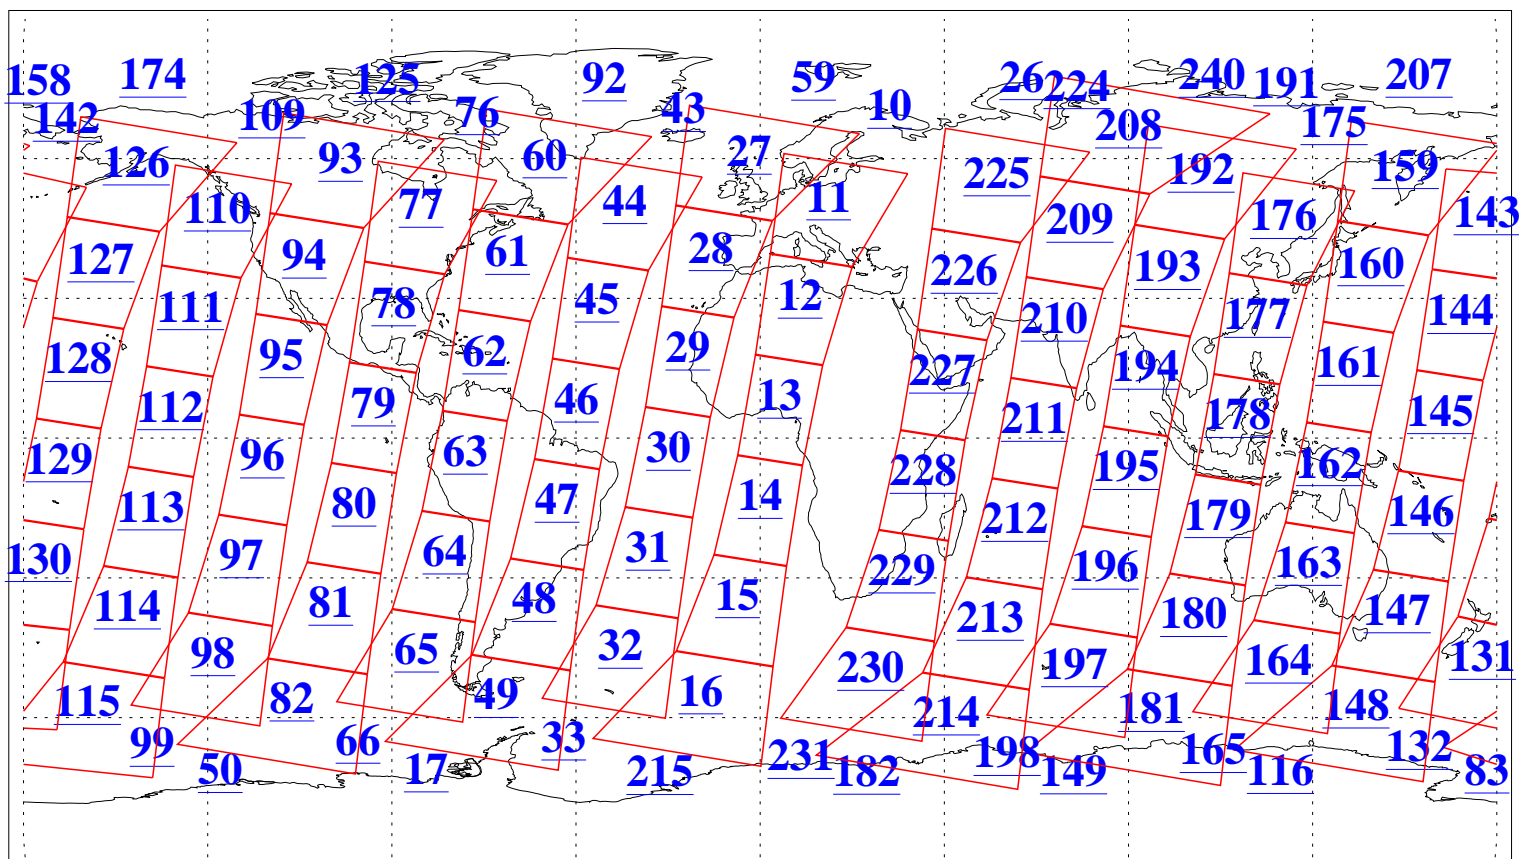

L1B Availability  
 AMSU Granules: 238  
 HSB Granules: 0  
 AIRS Granules: 240

25 Feb 2020  
 DoY 56  
 Aqua Day 6506  
 Granules: 1 to 120

Granules: 121 to 240

Legend: AMSU Available, *HSB Available*, *AIRS Available*

L1B Availability  
 AMSU Granules: 238  
 HSB Granules: 0  
 AIRS Granules: 240

25 Feb 2020  
 DoY 56  
 Aqua Day 6506

Ascending Granules

Descending Granules

Legend: AMSU Available, HSB Available, AIRS Available

L1B Availability  
AMSU Granules: 238  
HSB Granules: 0  
AIRS Granules: 240

25 Feb 2020  
DoY 56  
Aqua Day 6506

Northern Hemisphere Granules

Southern Hemisphere Granules

Legend: AMSU Available, *HSB Available*, **AIRS Available**