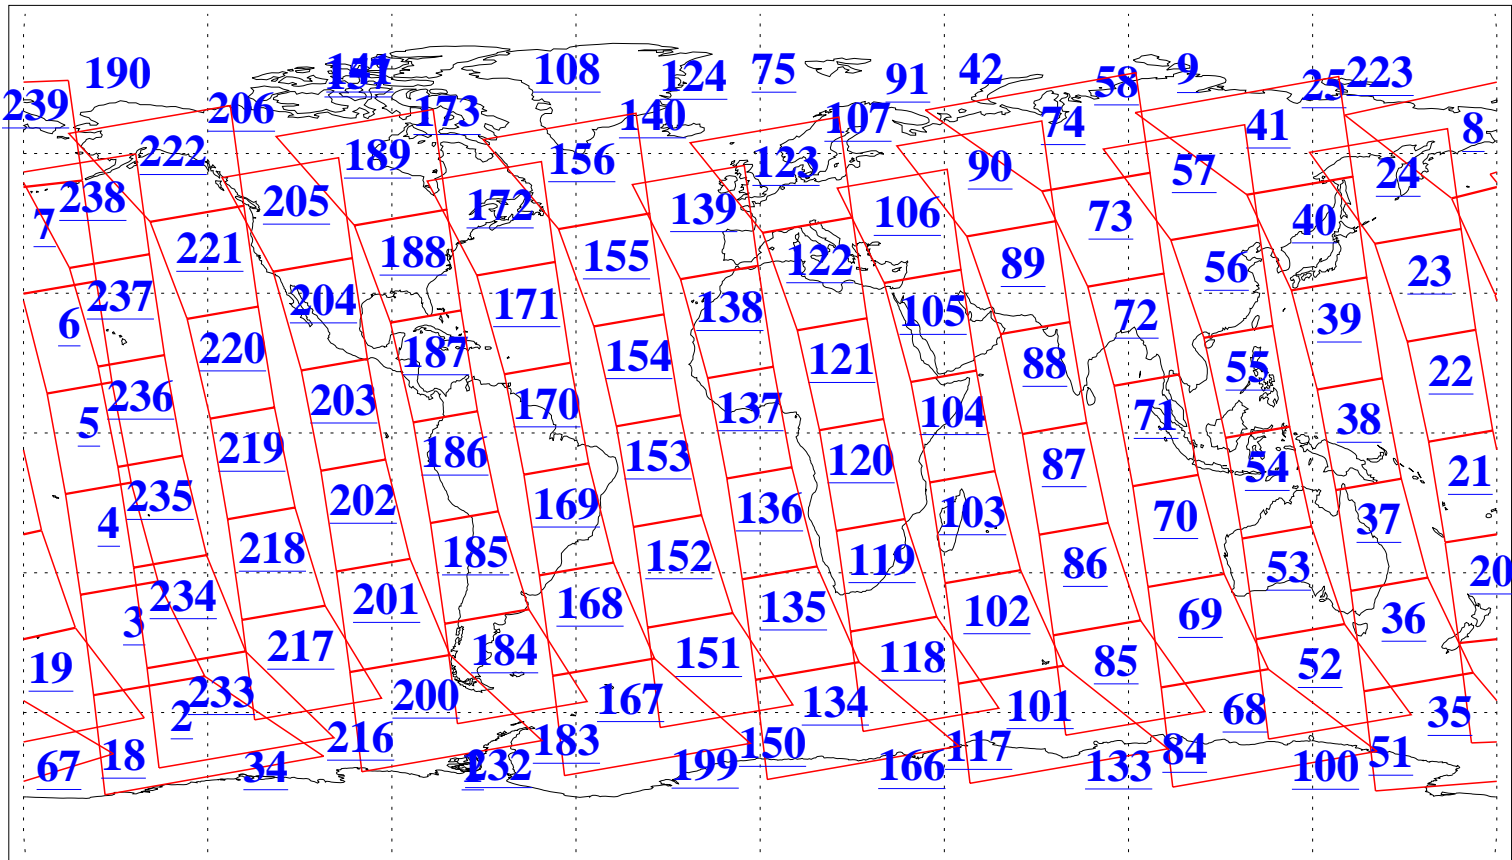

L1B Availability  
 AMSU Granules: 238  
 HSB Granules: 0  
 AIRS Granules: 240

25 Feb 2020  
 DoY 56  
 Aqua Day 6506  
 Granules: 1 to 120

Granules: 121 to 240

Legend: AMSU Available, *HSB Available*, *AIRS Available*

L1B Availability  
 AMSU Granules: 238  
 HSB Granules: 0  
 AIRS Granules: 240

25 Feb 2020  
 DoY 56  
 Aqua Day 6506

Ascending Granules

Descending Granules

Legend: AMSU Available, HSB Available, AIRS Available

L1B Availability  
AMSU Granules: 238  
HSB Granules: 0  
AIRS Granules: 240

25 Feb 2020  
DoY 56  
Aqua Day 6506

Northern Hemisphere Granules

Southern Hemisphere Granules

Legend: AMSU Available, *HSB Available*, **AIRS Available**