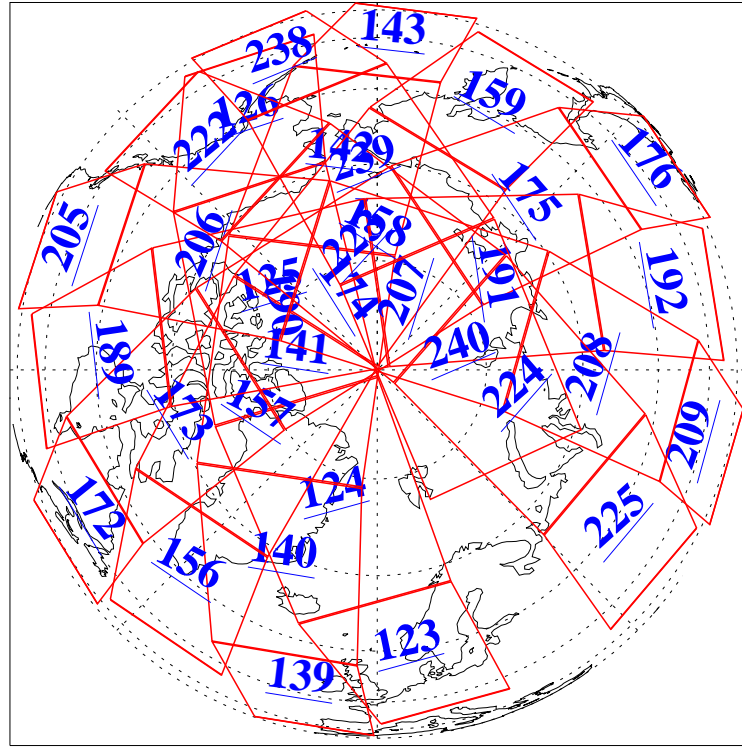

L1B Availability  
 AMSU Granules: 238  
 HSB Granules: 0  
 AIRS Granules: 240

25 Feb 2020  
 DoY 56  
 Aqua Day 6506  
 Granules: 1 to 120

Granules: 121 to 240

Legend: AMSU Available, *HSB Available*, *AIRS Available*

L1B Availability  
 AMSU Granules: 238  
 HSB Granules: 0  
 AIRS Granules: 240

25 Feb 2020  
 DoY 56  
 Aqua Day 6506

Ascending Granules

Descending Granules

Legend: AMSU Available, HSB Available, AIRS Available

L1B Availability  
AMSU Granules: 238  
HSB Granules: 0  
AIRS Granules: 240

25 Feb 2020  
DoY 56  
Aqua Day 6506

Northern Hemisphere Granules

Southern Hemisphere Granules

Legend: AMSU Available, *HSB Available*, **AIRS Available**