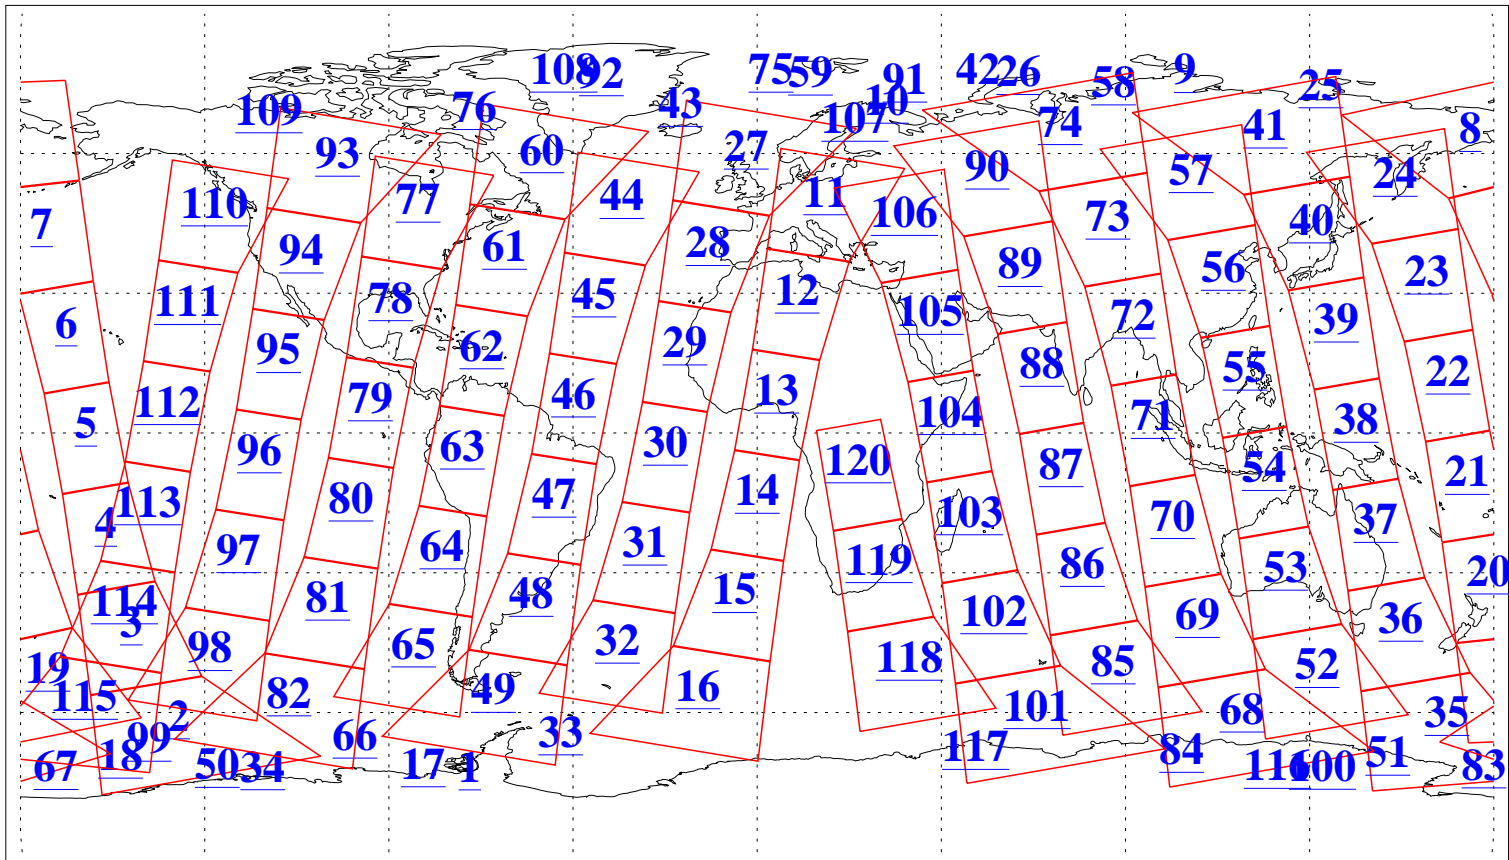

L1B Availability  
 AMSU Granules: 238  
 HSB Granules: 0  
 AIRS Granules: 240

25 Feb 2020  
 DoY 56  
 Aqua Day 6506  
 Granules: 1 to 120

Granules: 121 to 240

Legend: AMSU Available, *HSB Available*, *AIRS Available*

L1B Availability  
 AMSU Granules: 238  
 HSB Granules: 0  
 AIRS Granules: 240

25 Feb 2020  
 DoY 56  
 Aqua Day 6506

Ascending Granules

Descending Granules

Legend: AMSU Available, HSB Available, AIRS Available

L1B Availability  
AMSU Granules: 238  
HSB Granules: 0  
AIRS Granules: 240

25 Feb 2020  
DoY 56  
Aqua Day 6506

Northern Hemisphere Granules

Southern Hemisphere Granules

Legend: AMSU Available, *HSB Available*, **AIRS Available**