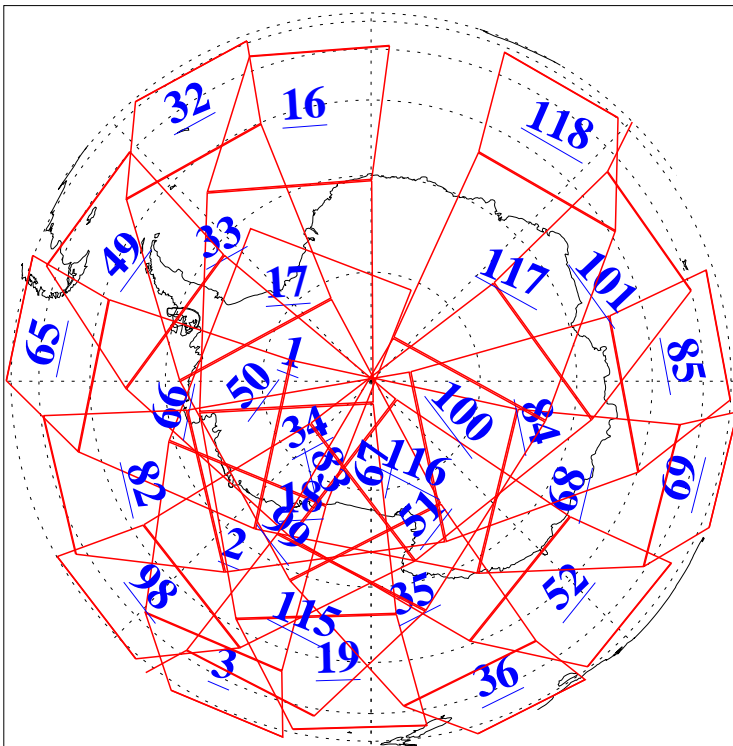

L1B Availability  
 AMSU Granules: 238  
 HSB Granules: 0  
 AIRS Granules: 240

25 Feb 2020  
 DoY 56  
 Aqua Day 6506  
 Granules: 1 to 120

Granules: 121 to 240

Legend: AMSU Available, *HSB Available*, *AIRS Available*

L1B Availability  
 AMSU Granules: 238  
 HSB Granules: 0  
 AIRS Granules: 240

25 Feb 2020  
 DoY 56  
 Aqua Day 6506

Ascending Granules

Descending Granules

Legend: AMSU Available, HSB Available, AIRS Available

L1B Availability  
AMSU Granules: 238  
HSB Granules: 0  
AIRS Granules: 240

25 Feb 2020  
DoY 56  
Aqua Day 6506

Northern Hemisphere Granules

Southern Hemisphere Granules

Legend: AMSU Available, *HSB Available*, **AIRS Available**