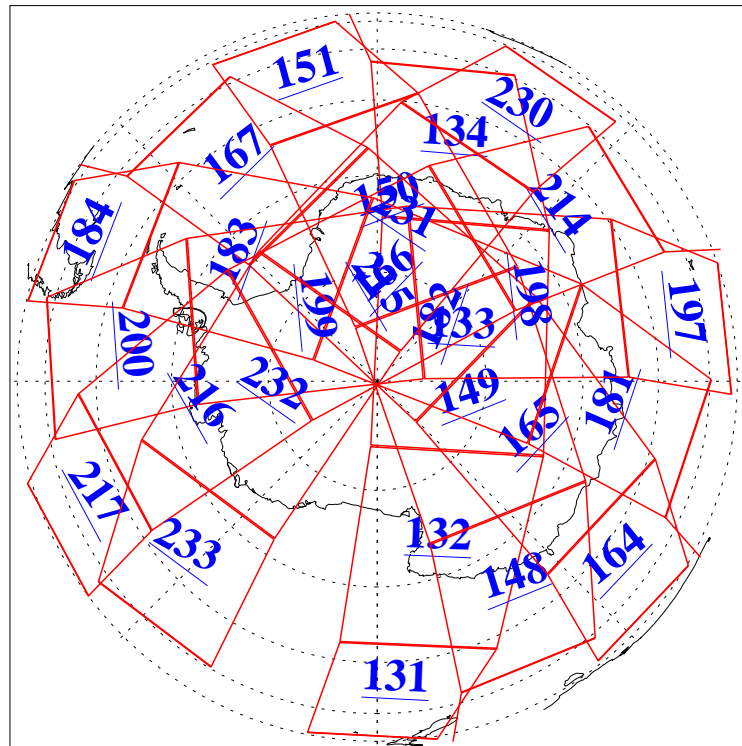

L1B Availability  
 AMSU Granules: 238  
 HSB Granules: 0  
 AIRS Granules: 240

25 Feb 2020  
 DoY 56  
 Aqua Day 6506

Ascending Granules

Descending Granules

Legend: AMSU Available, HSB Available, AIRS Available

L1B Availability  
AMSU Granules: 238  
HSB Granules: 0  
AIRS Granules: 240

25 Feb 2020  
DoY 56  
Aqua Day 6506

Northern Hemisphere Granules

Southern Hemisphere Granules

Legend: AMSU Available, *HSB Available*, **AIRS Available**