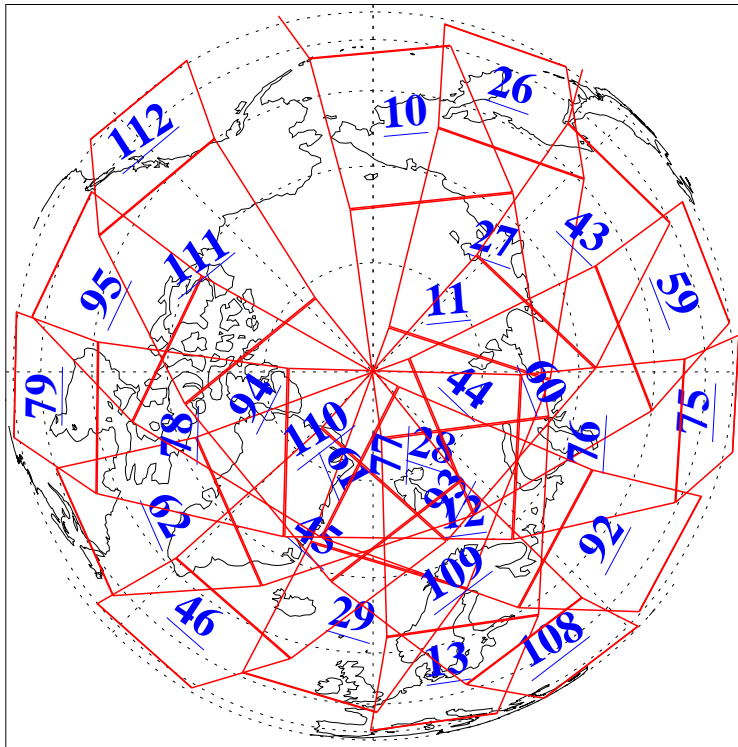

L1B Availability
 AMSU Granules: 240
 HSB Granules: 0
 AIRS Granules: 240

23 Feb 2020
 DoY 54
 Aqua Day 6504
 Granules: 1 to 120

Granules: 121 to 240

Legend: AMSU Available, HSB Available, AIRS Available

L1B Availability
AMSU Granules: 240
HSB Granules: 0
AIRS Granules: 240

23 Feb 2020
DoY 54
Aqua Day 6504

Ascending Granules

Descending Granules

Legend: AMSU Available, *HSB Available*, *AIRS Available*

L1B Availability
 AMSU Granules: 240
 HSB Granules: 0
 AIRS Granules: 240

23 Feb 2020
 DoY 54
 Aqua Day 6504

Northern Hemisphere Granules

Southern Hemisphere Granules

Legend: AMSU Available, HSB Available, **AIRS Available**