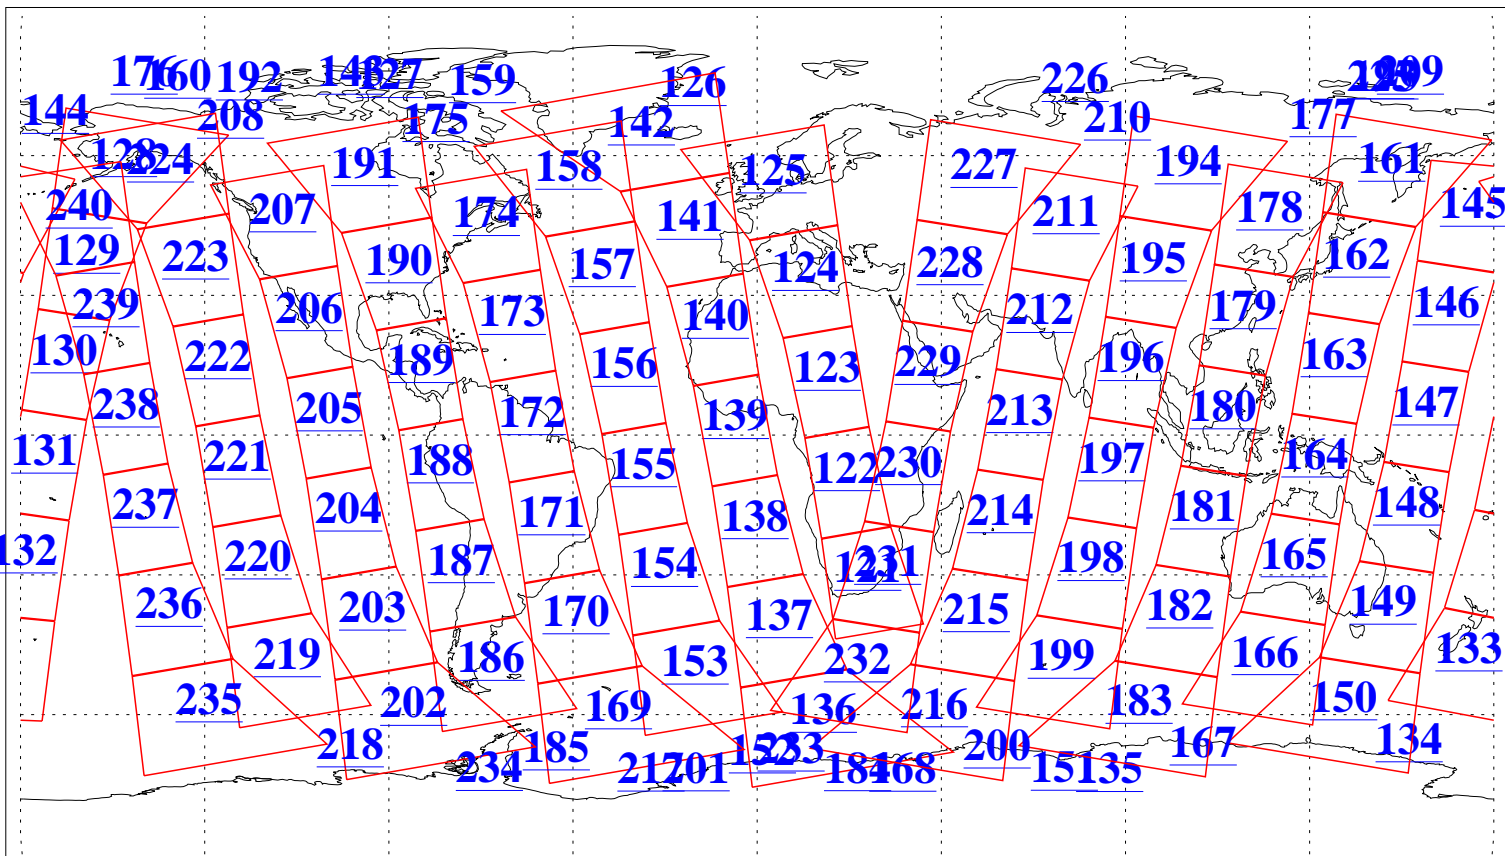

L1B Availability
 AMSU Granules: 240
 HSB Granules: 0
 AIRS Granules: 240

23 Feb 2020
 DoY 54
 Aqua Day 6504
 Granules: 1 to 120

Granules: 121 to 240

Legend: AMSU Available, HSB Available, AIRS Available

L1B Availability
AMSU Granules: 240
HSB Granules: 0
AIRS Granules: 240

23 Feb 2020
DoY 54
Aqua Day 6504

Ascending Granules

Descending Granules

Legend: AMSU Available, *HSB Available*, *AIRS Available*

L1B Availability
 AMSU Granules: 240
 HSB Granules: 0
 AIRS Granules: 240

23 Feb 2020
 DoY 54
 Aqua Day 6504

Northern Hemisphere Granules

Southern Hemisphere Granules

Legend: AMSU Available, HSB Available, **AIRS Available**