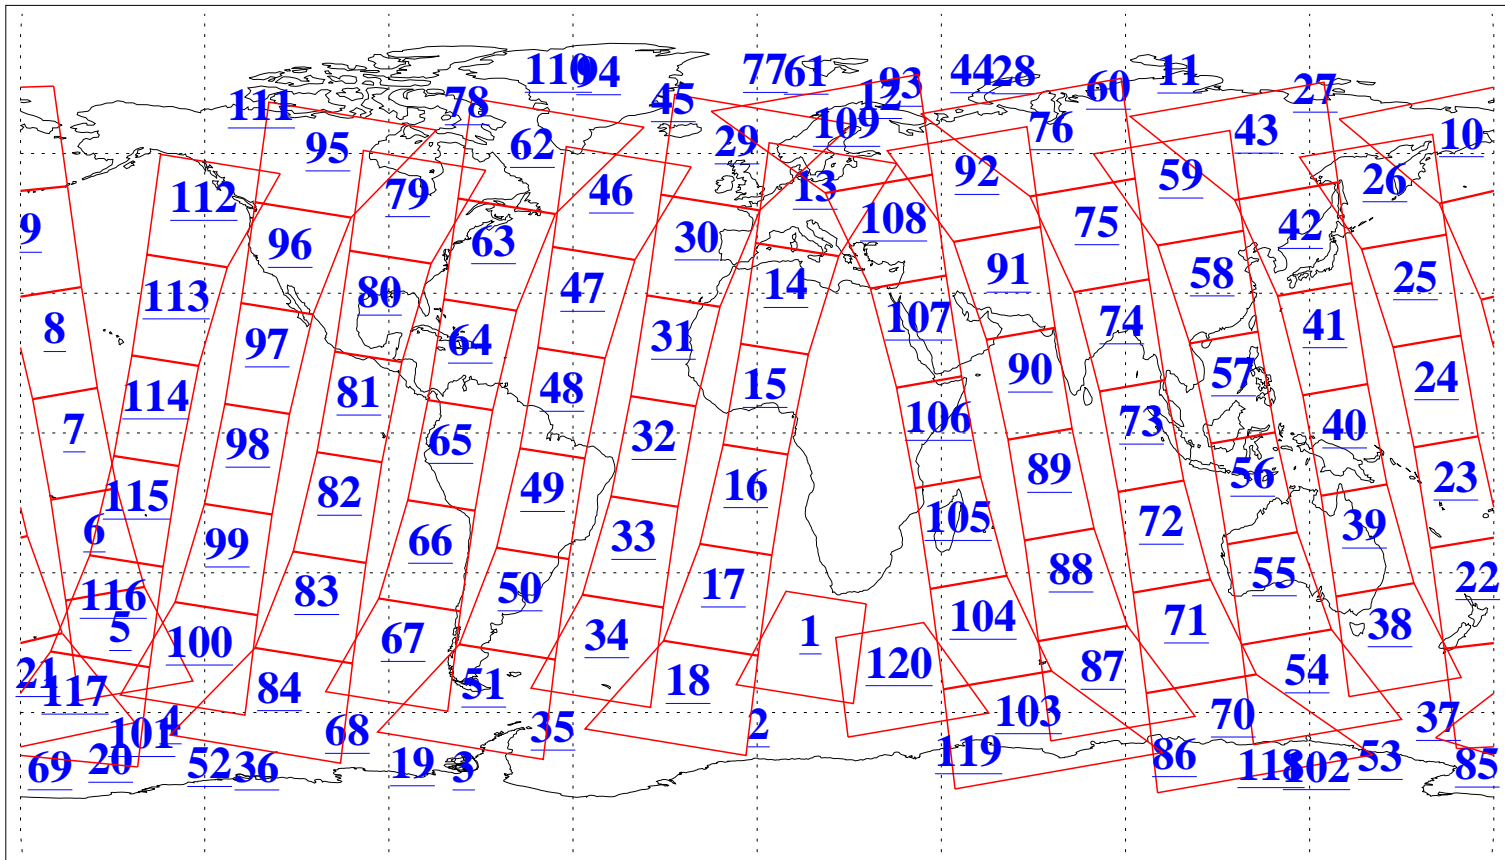

L1B Availability
 AMSU Granules: 240
 HSB Granules: 0
 AIRS Granules: 240

23 Feb 2020
 DoY 54
 Aqua Day 6504
 Granules: 1 to 120

Granules: 121 to 240

Legend: AMSU Available, HSB Available, AIRS Available

L1B Availability
AMSU Granules: 240
HSB Granules: 0
AIRS Granules: 240

23 Feb 2020
DoY 54
Aqua Day 6504

Ascending Granules

Descending Granules

Legend: AMSU Available, *HSB Available*, *AIRS Available*

L1B Availability
 AMSU Granules: 240
 HSB Granules: 0
 AIRS Granules: 240

23 Feb 2020
 DoY 54
 Aqua Day 6504

Northern Hemisphere Granules

Southern Hemisphere Granules

Legend: AMSU Available, HSB Available, **AIRS Available**