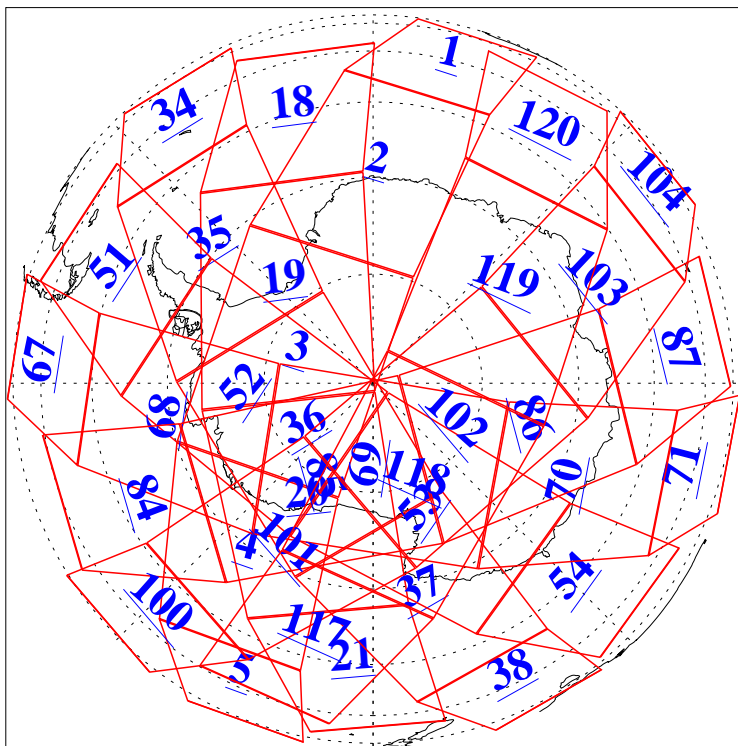

L1B Availability
 AMSU Granules: 240
 HSB Granules: 0
 AIRS Granules: 240

23 Feb 2020
 DoY 54
 Aqua Day 6504
 Granules: 1 to 120

Granules: 121 to 240

Legend: AMSU Available, HSB Available, AIRS Available

L1B Availability
AMSU Granules: 240
HSB Granules: 0
AIRS Granules: 240

23 Feb 2020
DoY 54
Aqua Day 6504

Ascending Granules

Descending Granules

Legend: AMSU Available, *HSB Available*, *AIRS Available*

L1B Availability
 AMSU Granules: 240
 HSB Granules: 0
 AIRS Granules: 240

23 Feb 2020
 DoY 54
 Aqua Day 6504

Northern Hemisphere Granules

Southern Hemisphere Granules

Legend: AMSU Available, HSB Available, **AIRS Available**