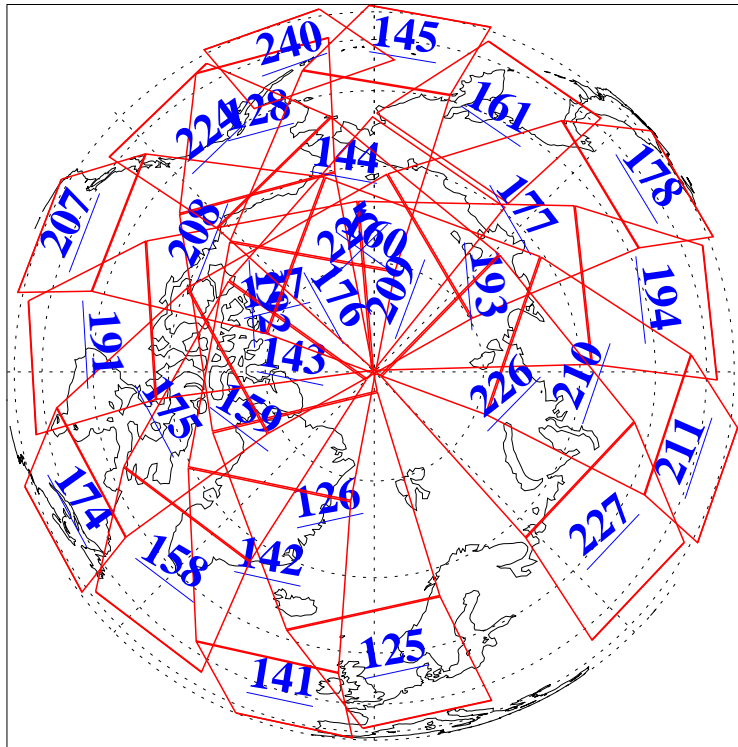

L1B Availability
AMSU Granules: 240
HSB Granules: 0
AIRS Granules: 240

23 Feb 2020
DoY 54
Aqua Day 6504

Ascending Granules

Descending Granules

Legend: AMSU Available, *HSB Available*, *AIRS Available*

L1B Availability
 AMSU Granules: 240
 HSB Granules: 0
 AIRS Granules: 240

23 Feb 2020
 DoY 54
 Aqua Day 6504

Northern Hemisphere Granules

Southern Hemisphere Granules

Legend: AMSU Available, HSB Available, **AIRS Available**