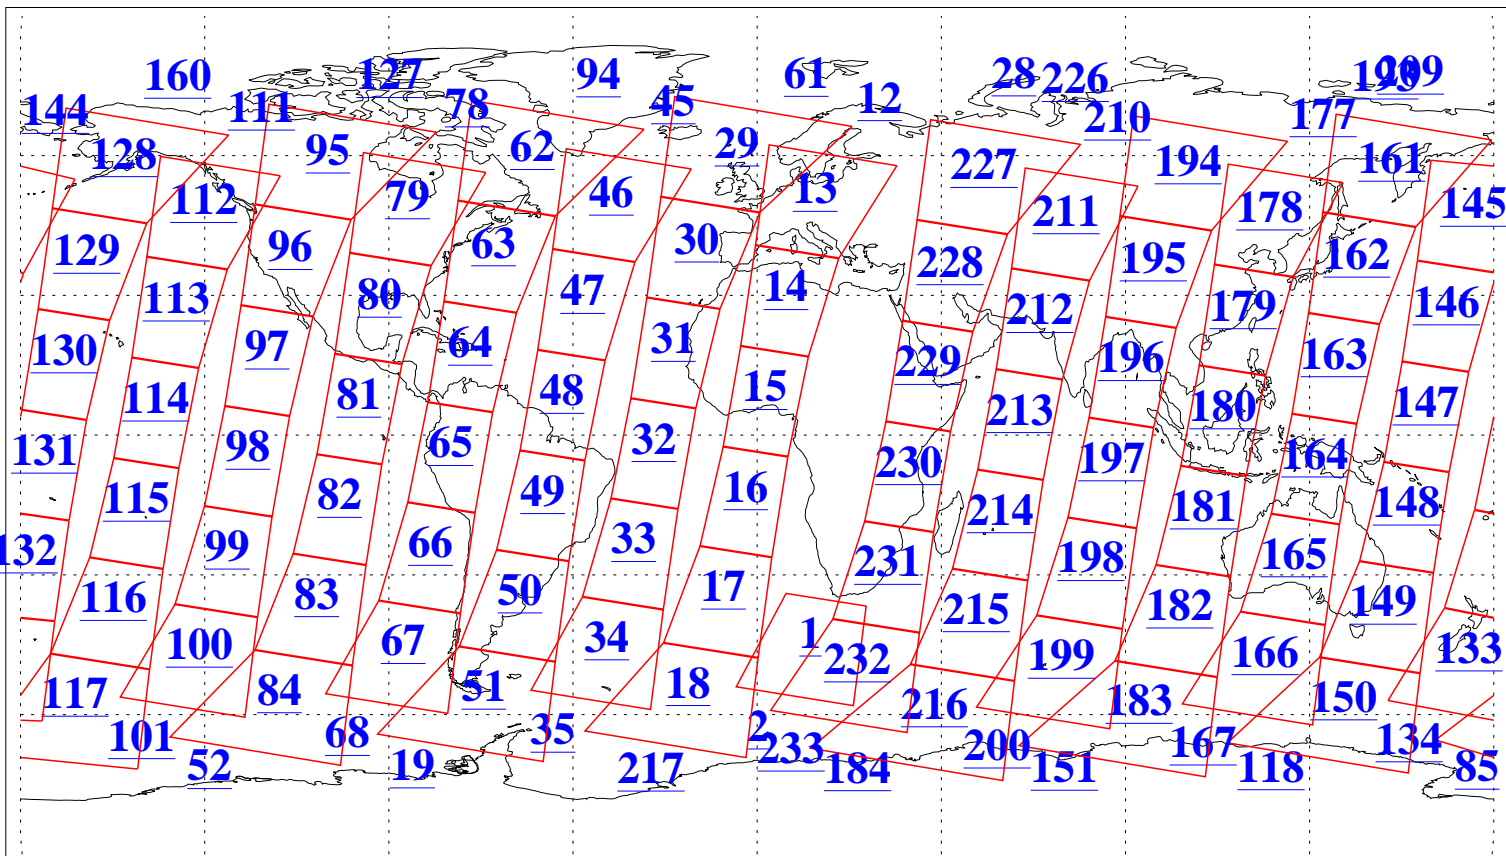

L1B Availability
 AMSU Granules: 240
 HSB Granules: 0
 AIRS Granules: 240

23 Feb 2020
 DoY 54
 Aqua Day 6504
 Granules: 1 to 120

Granules: 121 to 240

Legend: AMSU Available, HSB Available, AIRS Available

L1B Availability
AMSU Granules: 240
HSB Granules: 0
AIRS Granules: 240

23 Feb 2020
DoY 54
Aqua Day 6504

Ascending Granules

Descending Granules

Legend: AMSU Available, *HSB Available*, *AIRS Available*

L1B Availability
 AMSU Granules: 240
 HSB Granules: 0
 AIRS Granules: 240

23 Feb 2020
 DoY 54
 Aqua Day 6504

Northern Hemisphere Granules

Southern Hemisphere Granules

Legend: AMSU Available, HSB Available, **AIRS Available**