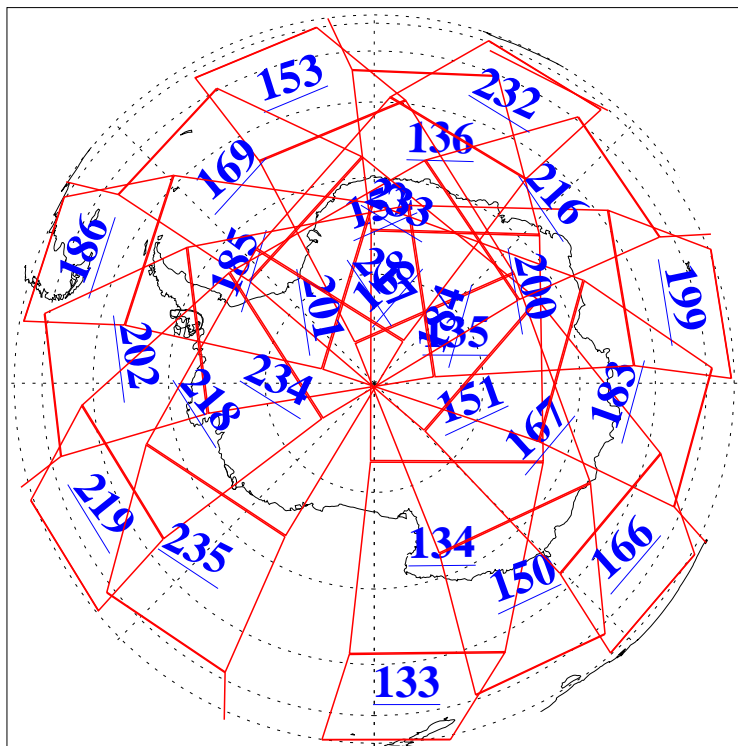

L1B Availability
 AMSU Granules: 240
 HSB Granules: 0
 AIRS Granules: 240

23 Feb 2020
 DoY 54
 Aqua Day 6504
 Granules: 1 to 120

Granules: 121 to 240

Legend: AMSU Available, HSB Available, AIRS Available

L1B Availability
AMSU Granules: 240
HSB Granules: 0
AIRS Granules: 240

23 Feb 2020
DoY 54
Aqua Day 6504

Ascending Granules

Descending Granules

Legend: AMSU Available, *HSB Available*, *AIRS Available*

L1B Availability
 AMSU Granules: 240
 HSB Granules: 0
 AIRS Granules: 240

23 Feb 2020
 DoY 54
 Aqua Day 6504

Northern Hemisphere Granules

Southern Hemisphere Granules

Legend: AMSU Available, HSB Available, **AIRS Available**