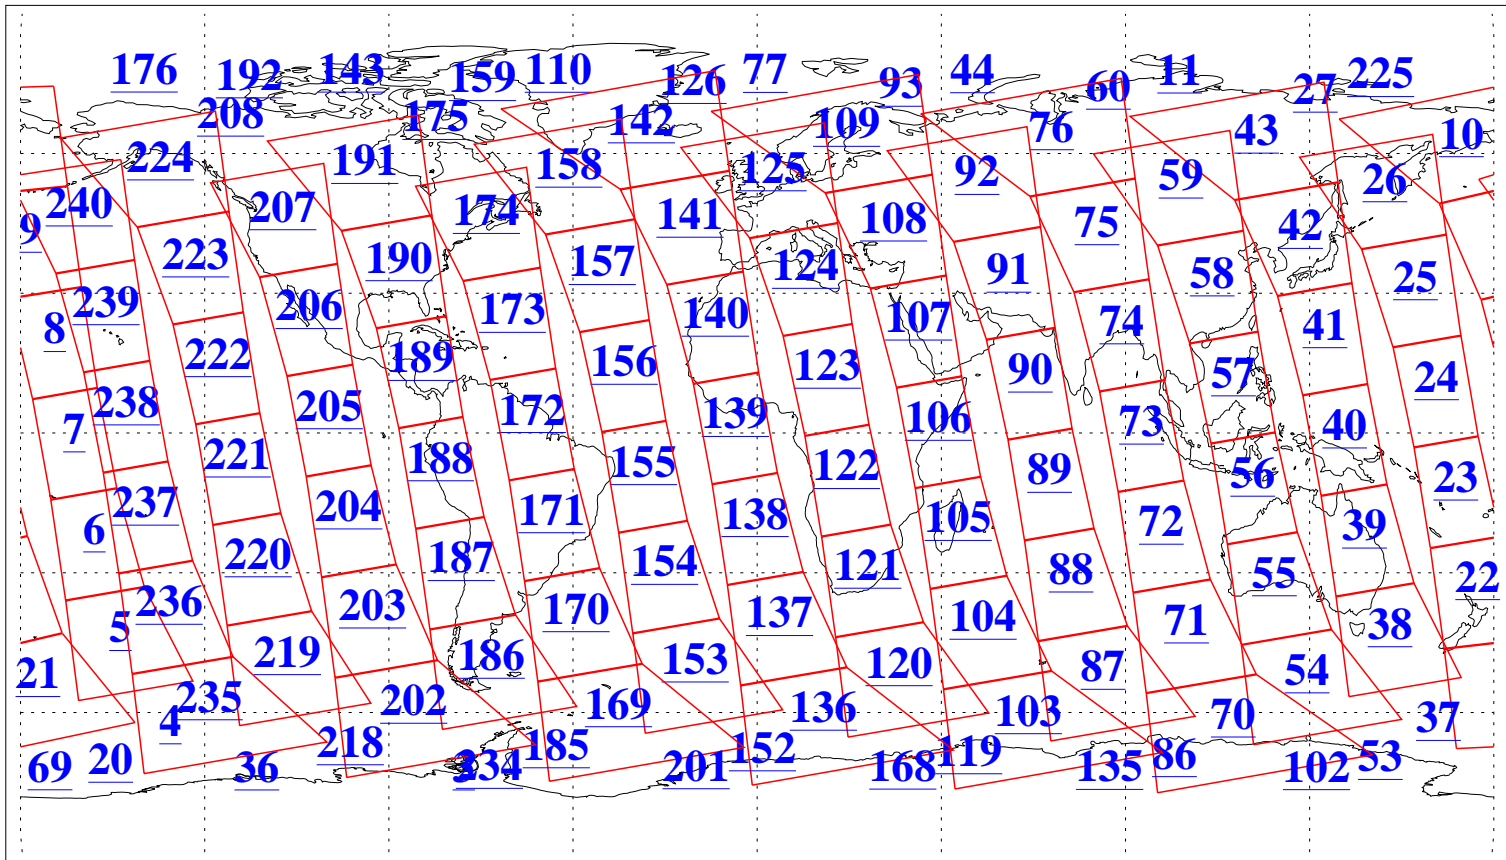

L1B Availability
 AMSU Granules: 240
 HSB Granules: 0
 AIRS Granules: 240

23 Feb 2020
 DoY 54
 Aqua Day 6504
 Granules: 1 to 120

Granules: 121 to 240

Legend: AMSU Available, HSB Available, AIRS Available

L1B Availability
AMSU Granules: 240
HSB Granules: 0
AIRS Granules: 240

23 Feb 2020
DoY 54
Aqua Day 6504

Ascending Granules

Descending Granules

Legend: AMSU Available, *HSB Available*, *AIRS Available*

L1B Availability
 AMSU Granules: 240
 HSB Granules: 0
 AIRS Granules: 240

23 Feb 2020
 DoY 54
 Aqua Day 6504

Northern Hemisphere Granules

Southern Hemisphere Granules

Legend: AMSU Available, HSB Available, **AIRS Available**