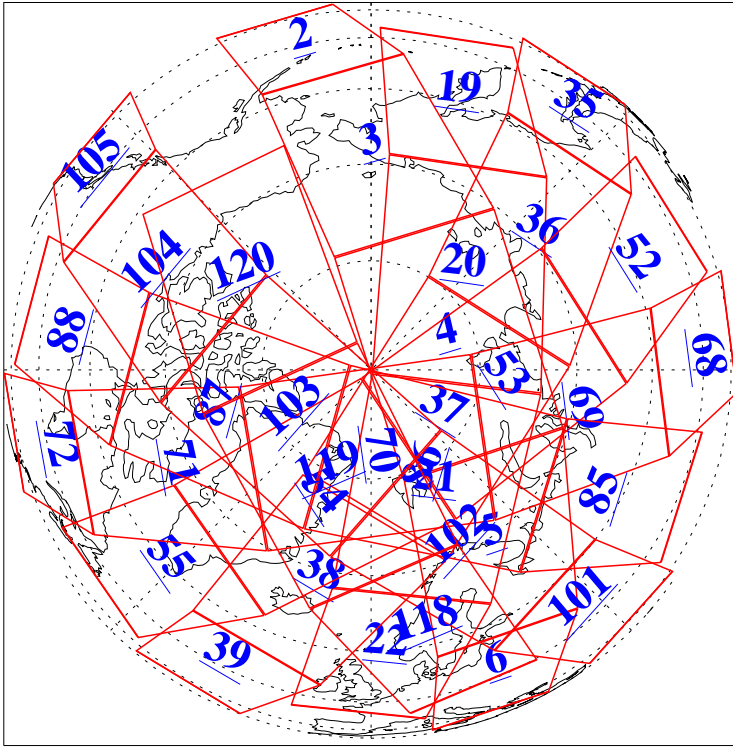

L1B Availability
AMSU Granules: 240
HSB Granules: 0
AIRS Granules: 240

22 Feb 2020
DoY 53
Aqua Day 6503
Granules: 1 to 120

Granules: 121 to 240

Legend: AMSU Available, *HSB Available*, *AIRS Available*

L1B Availability
AMSU Granules: 240
HSB Granules: 0
AIRS Granules: 240

22 Feb 2020
DoY 53
Aqua Day 6503

Ascending Granules

Descending Granules

Legend: AMSU Available, HSB Available, AIRS Available

L1B Availability
 AMSU Granules: 240
 HSB Granules: 0
 AIRS Granules: 240

22 Feb 2020
 DoY 53
 Aqua Day 6503

Northern Hemisphere Granules

Southern Hemisphere Granules

Legend: AMSU Available, HSB Available, AIRS Available