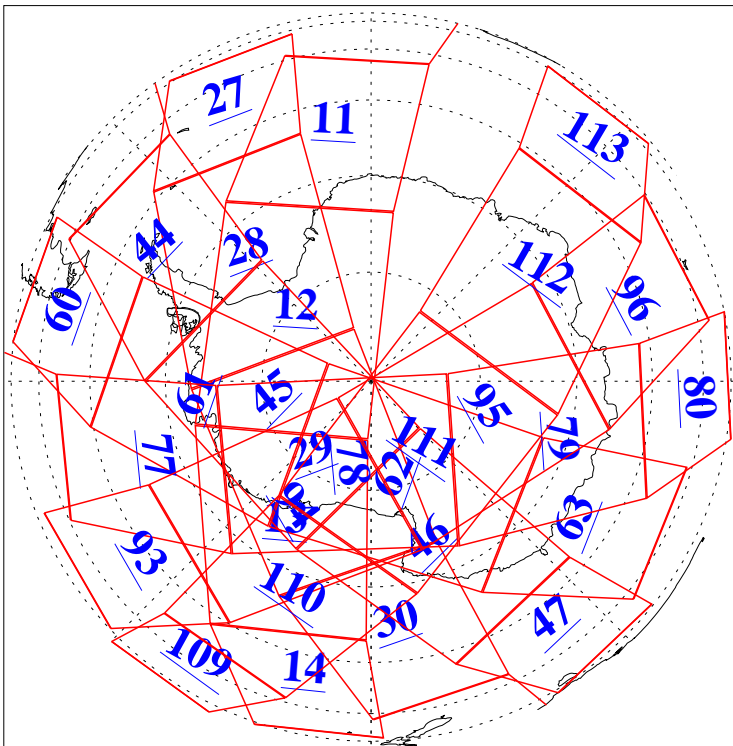

L1B Availability
AMSU Granules: 240
HSB Granules: 0
AIRS Granules: 240

22 Feb 2020
DoY 53
Aqua Day 6503
Granules: 1 to 120

Granules: 121 to 240

Legend: AMSU Available, *HSB Available*, *AIRS Available*

L1B Availability
AMSU Granules: 240
HSB Granules: 0
AIRS Granules: 240

22 Feb 2020
DoY 53
Aqua Day 6503

Ascending Granules

Descending Granules

Legend: AMSU Available, HSB Available, AIRS Available

L1B Availability
 AMSU Granules: 240
 HSB Granules: 0
 AIRS Granules: 240

22 Feb 2020
 DoY 53
 Aqua Day 6503

Northern Hemisphere Granules

Southern Hemisphere Granules

Legend: AMSU Available, HSB Available, AIRS Available