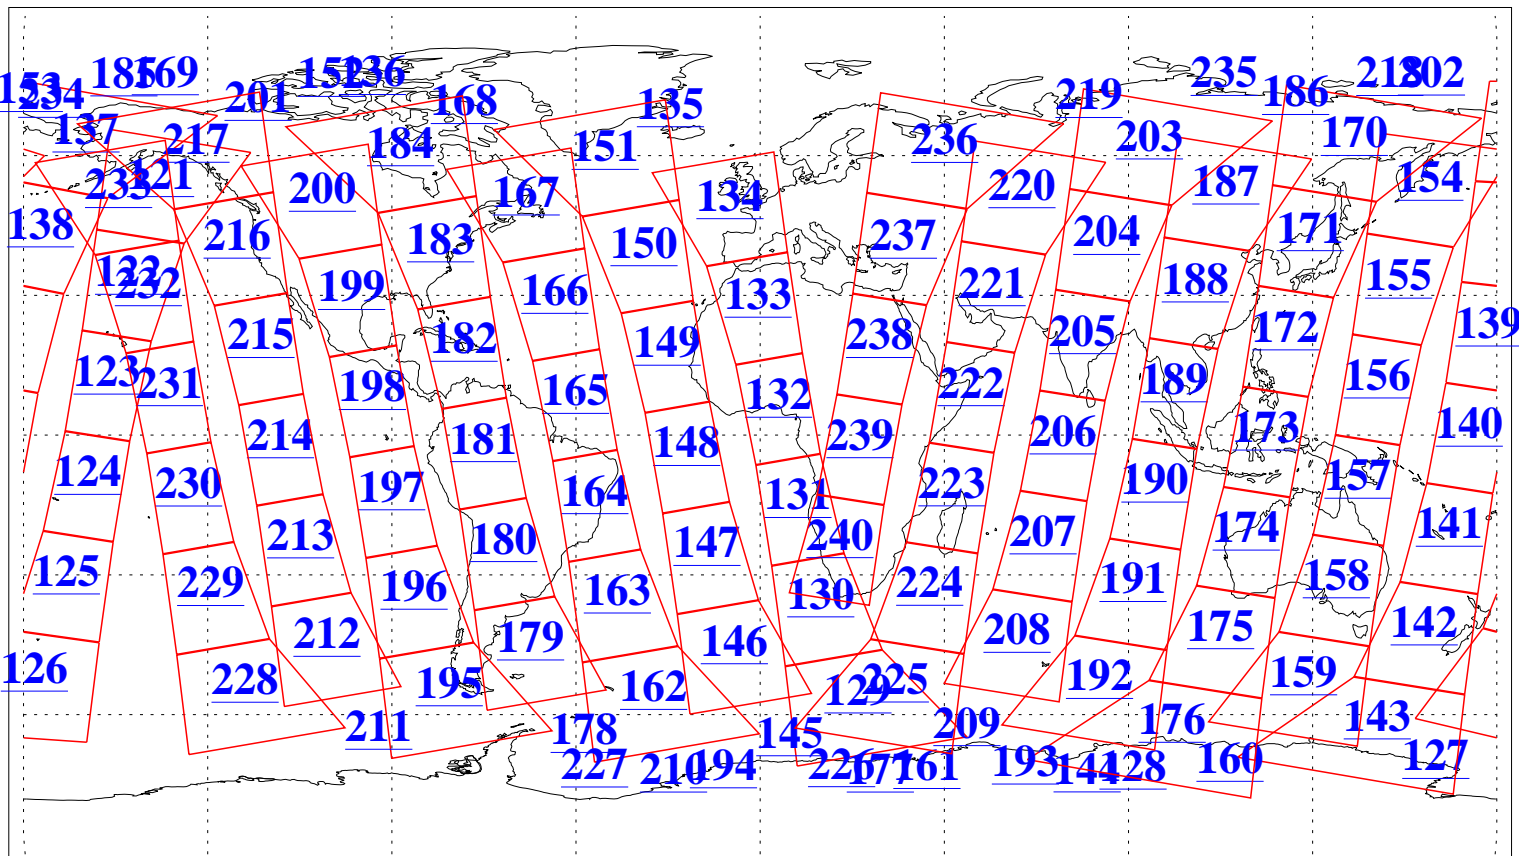

L1B Availability
AMSU Granules: 240
HSB Granules: 0
AIRS Granules: 240

22 Feb 2020
DoY 53
Aqua Day 6503
Granules: 1 to 120

Granules: 121 to 240

Legend: AMSU Available, *HSB Available*, *AIRS Available*

L1B Availability
AMSU Granules: 240
HSB Granules: 0
AIRS Granules: 240

22 Feb 2020
DoY 53
Aqua Day 6503

Ascending Granules

Descending Granules

Legend: AMSU Available, HSB Available, AIRS Available

L1B Availability
 AMSU Granules: 240
 HSB Granules: 0
 AIRS Granules: 240

22 Feb 2020
 DoY 53
 Aqua Day 6503

Northern Hemisphere Granules

Southern Hemisphere Granules

Legend: AMSU Available, HSB Available, AIRS Available