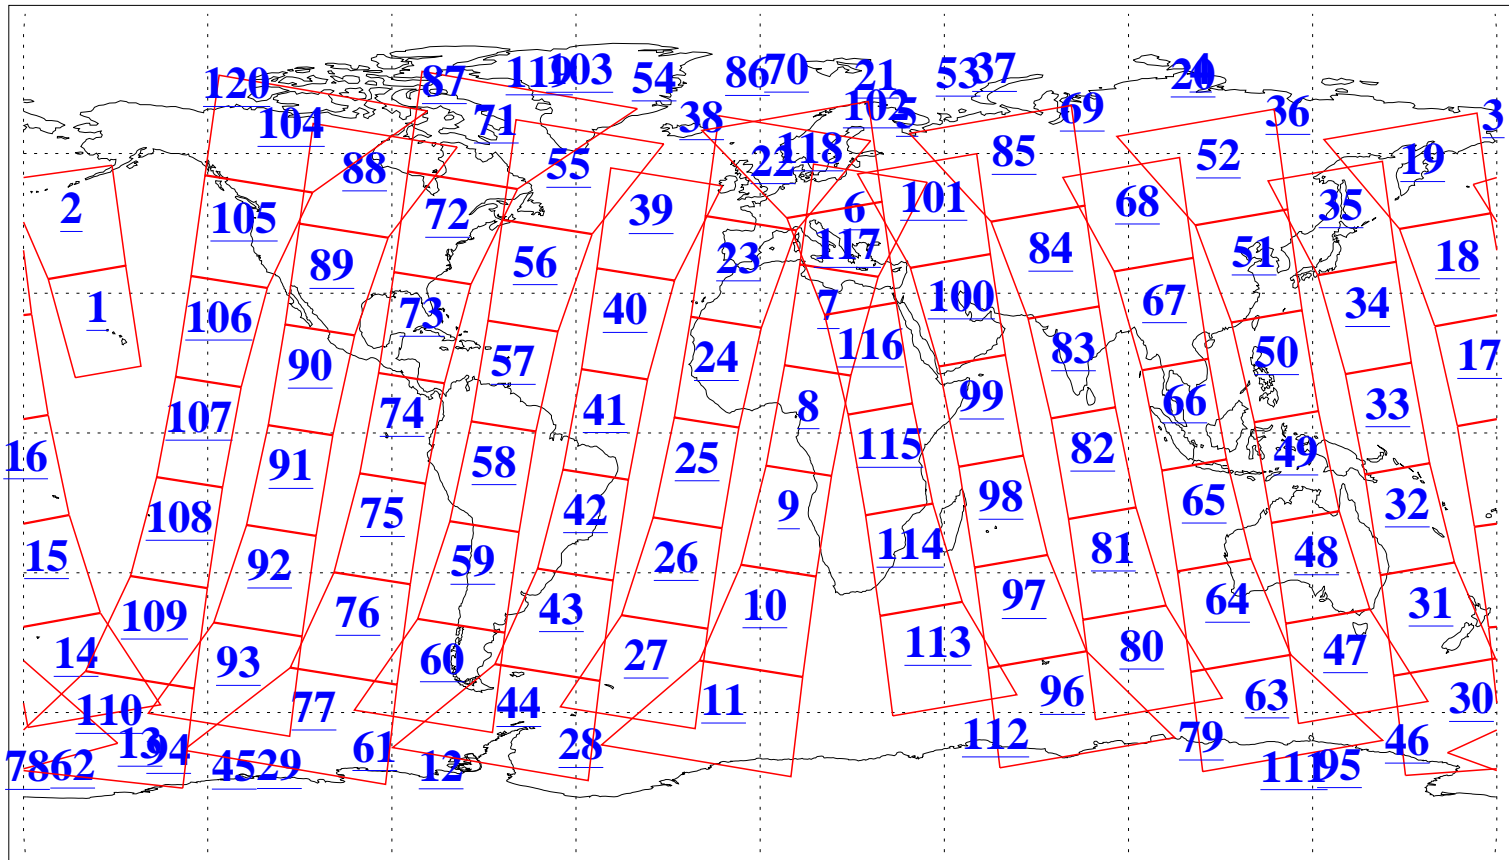

L1B Availability
AMSU Granules: 240
HSB Granules: 0
AIRS Granules: 240

22 Feb 2020
DoY 53
Aqua Day 6503
Granules: 1 to 120

Granules: 121 to 240

Legend: AMSU Available, *HSB Available*, *AIRS Available*

L1B Availability
AMSU Granules: 240
HSB Granules: 0
AIRS Granules: 240

22 Feb 2020
DoY 53
Aqua Day 6503

Ascending Granules

Descending Granules

Legend: AMSU Available, HSB Available, AIRS Available

L1B Availability
 AMSU Granules: 240
 HSB Granules: 0
 AIRS Granules: 240

22 Feb 2020
 DoY 53
 Aqua Day 6503

Northern Hemisphere Granules

Southern Hemisphere Granules

Legend: AMSU Available, HSB Available, AIRS Available