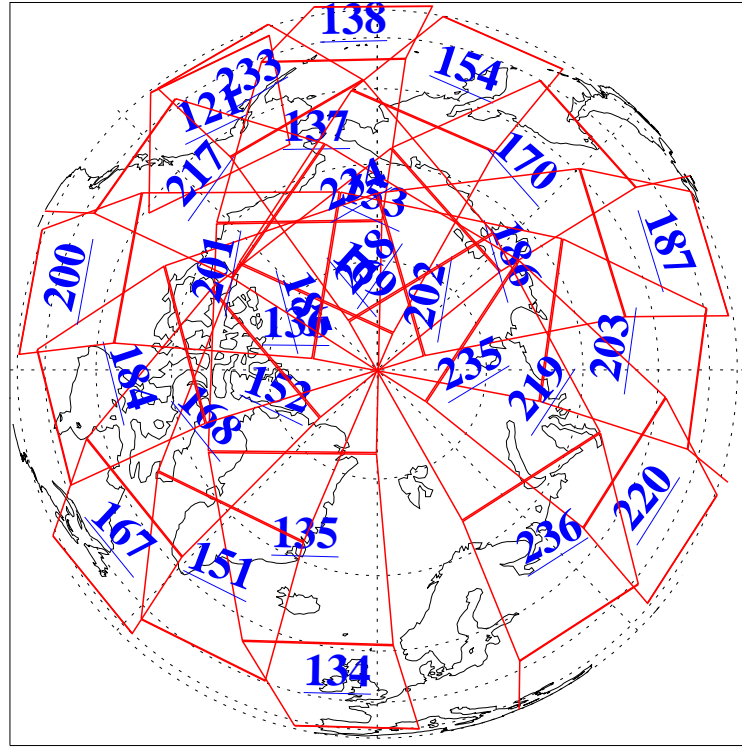

22 Feb 2020
DoY 53
Aqua Day 6503

Ascending Granules

Descending Granules

Legend: AMSU Available, HSB Available, AIRS Available

L1B Availability
 AMSU Granules: 240
 HSB Granules: 0
 AIRS Granules: 240

22 Feb 2020
 DoY 53
 Aqua Day 6503

Northern Hemisphere Granules

Southern Hemisphere Granules

Legend: AMSU Available, HSB Available, AIRS Available