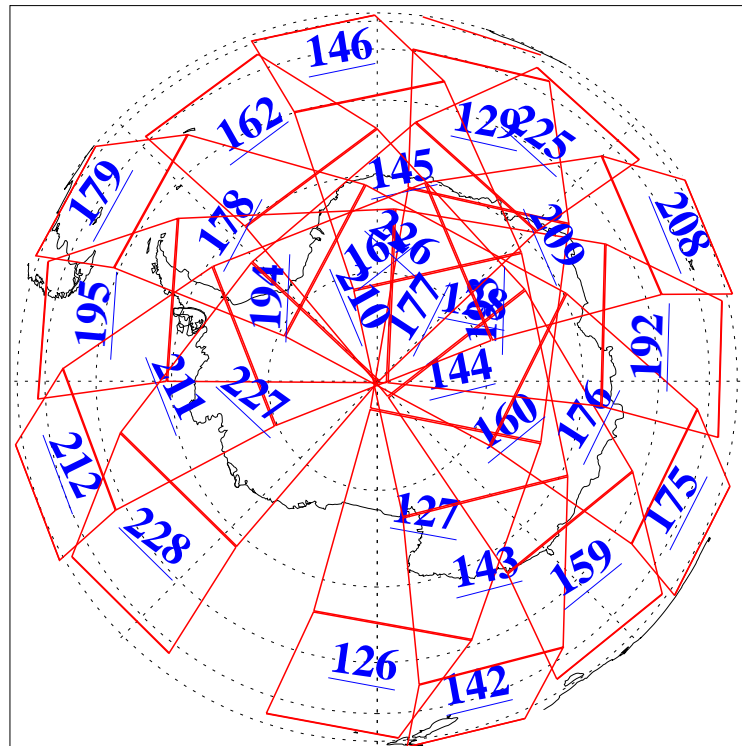

L1B Availability
AMSU Granules: 240
HSB Granules: 0
AIRS Granules: 240

22 Feb 2020
DoY 53
Aqua Day 6503
Granules: 1 to 120

Granules: 121 to 240

Legend: AMSU Available, *HSB Available*, *AIRS Available*

L1B Availability
AMSU Granules: 240
HSB Granules: 0
AIRS Granules: 240

22 Feb 2020
DoY 53
Aqua Day 6503

Ascending Granules

Descending Granules

Legend: AMSU Available, HSB Available, AIRS Available

L1B Availability
 AMSU Granules: 240
 HSB Granules: 0
 AIRS Granules: 240

22 Feb 2020
 DoY 53
 Aqua Day 6503

Northern Hemisphere Granules

Southern Hemisphere Granules

Legend: AMSU Available, HSB Available, AIRS Available