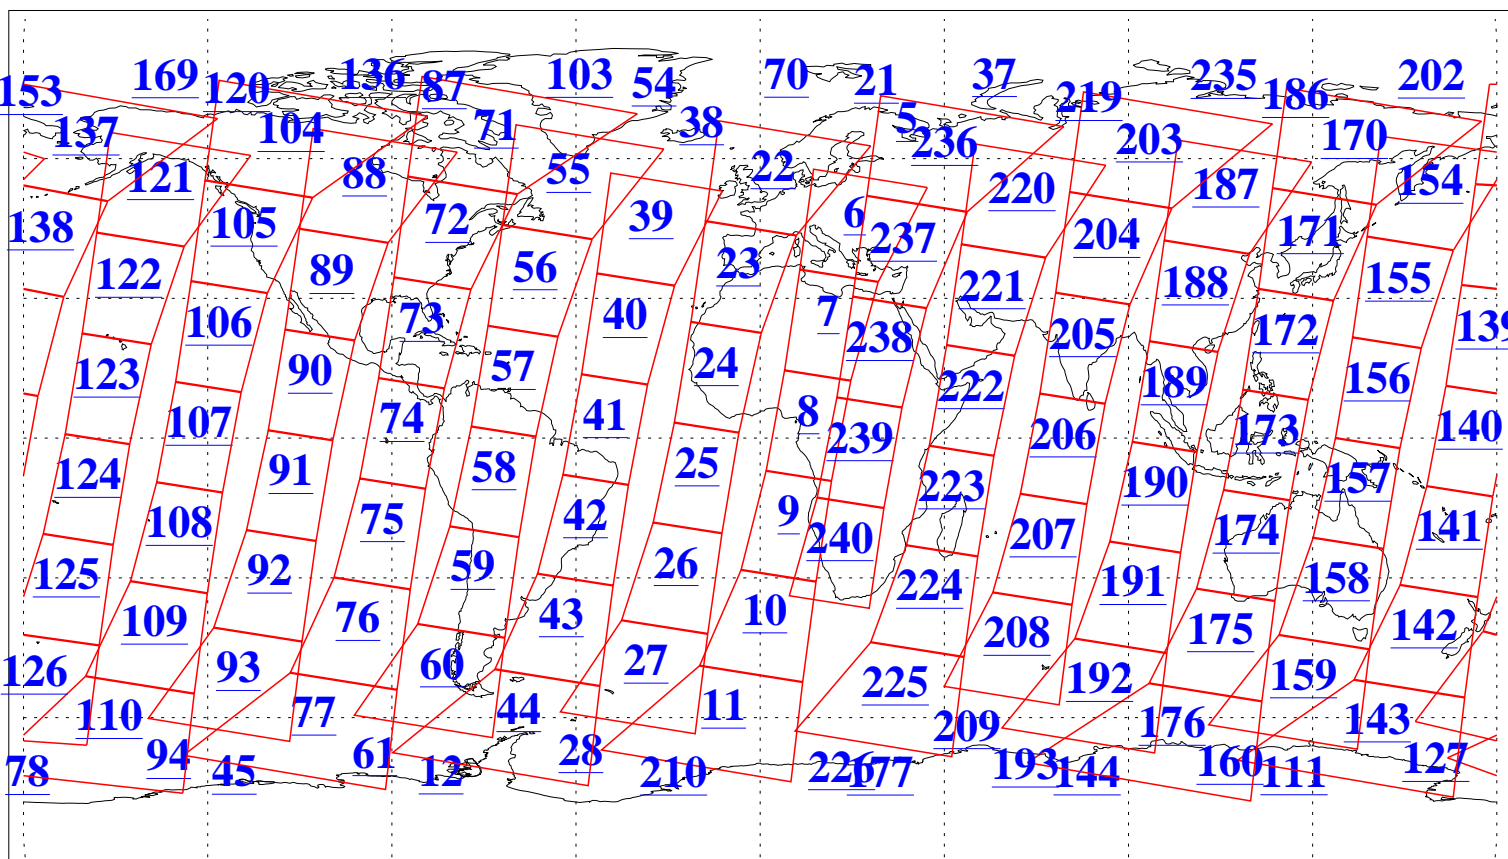

L1B Availability
AMSU Granules: 240
HSB Granules: 0
AIRS Granules: 240

22 Feb 2020
DoY 53
Aqua Day 6503
Granules: 1 to 120

Granules: 121 to 240

Legend: AMSU Available, *HSB Available*, *AIRS Available*

L1B Availability
AMSU Granules: 240
HSB Granules: 0
AIRS Granules: 240

22 Feb 2020
DoY 53
Aqua Day 6503

Ascending Granules

Descending Granules

Legend: AMSU Available, HSB Available, AIRS Available

L1B Availability
 AMSU Granules: 240
 HSB Granules: 0
 AIRS Granules: 240

22 Feb 2020
 DoY 53
 Aqua Day 6503

Northern Hemisphere Granules

Southern Hemisphere Granules

Legend: AMSU Available, HSB Available, AIRS Available