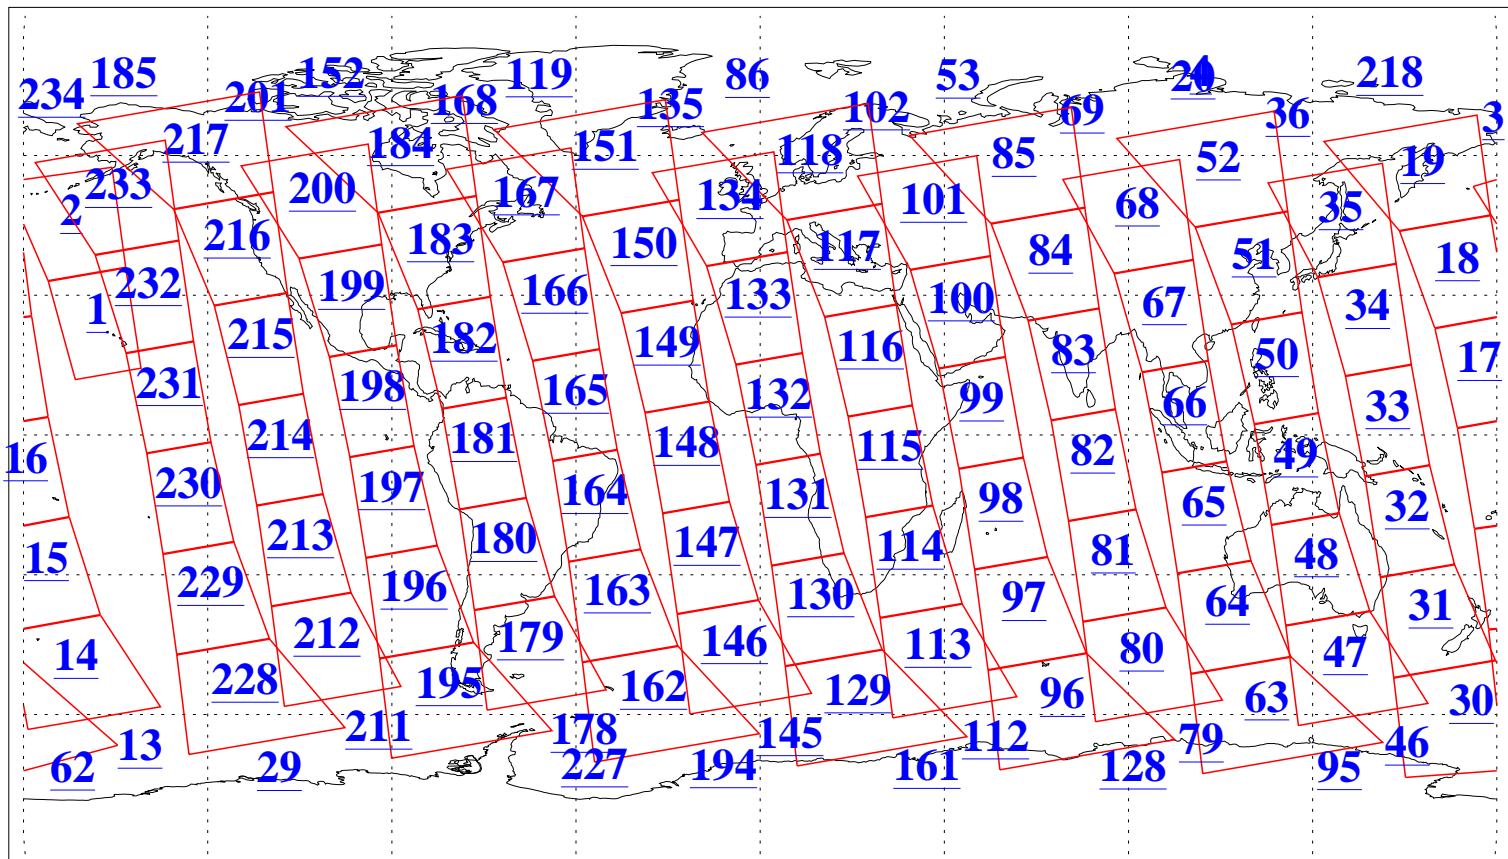

L1B Availability
AMSU Granules: 240
HSB Granules: 0
AIRS Granules: 240

22 Feb 2020
DoY 53
Aqua Day 6503
Granules: 1 to 120

Granules: 121 to 240

Legend: AMSU Available, *HSB Available*, *AIRS Available*

L1B Availability
AMSU Granules: 240
HSB Granules: 0
AIRS Granules: 240

22 Feb 2020
DoY 53
Aqua Day 6503

Ascending Granules

Descending Granules

Legend: AMSU Available, HSB Available, AIRS Available

L1B Availability
 AMSU Granules: 240
 HSB Granules: 0
 AIRS Granules: 240

22 Feb 2020
 DoY 53
 Aqua Day 6503

Northern Hemisphere Granules

Southern Hemisphere Granules

Legend: AMSU Available, HSB Available, AIRS Available