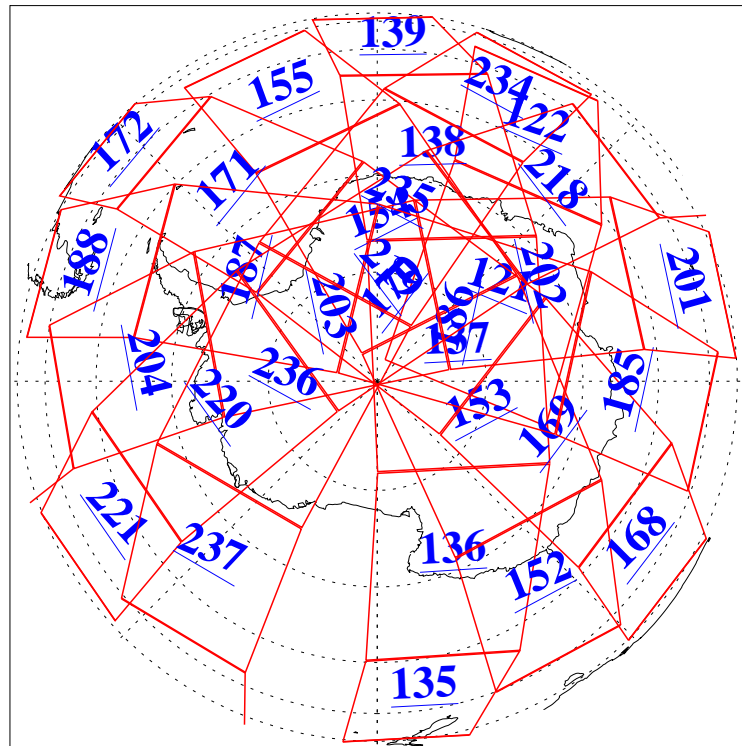

L1B Availability
 AMSU Granules: 240
 HSB Granules: 0
 AIRS Granules: 240

21 Feb 2020
 DoY 52
 Aqua Day 6502

Ascending Granules

Descending Granules

Legend: AMSU Available, HSB Available, AIRS Available

L1B Availability
 AMSU Granules: 240
 HSB Granules: 0
 AIRS Granules: 240

21 Feb 2020
 DoY 52
 Aqua Day 6502

Northern Hemisphere Granules

Southern Hemisphere Granules

Legend: AMSU Available, HSB Available, **AIRS Available**