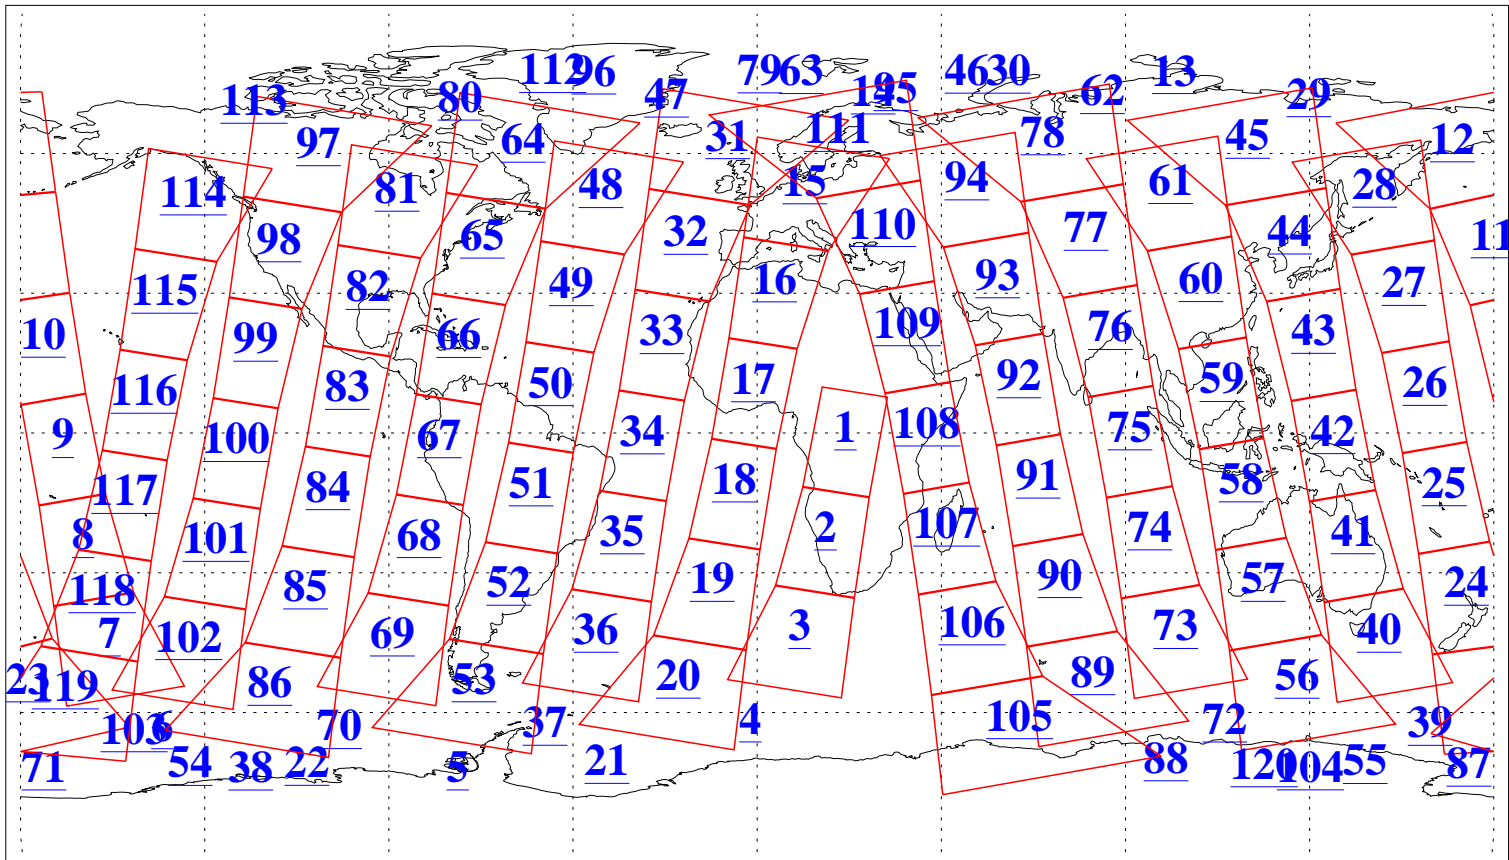

L1B Availability
 AMSU Granules: 240
 HSB Granules: 0
 AIRS Granules: 240

21 Feb 2020
 DoY 52
 Aqua Day 6502
 Granules: 1 to 120

Granules: 121 to 240

Legend: AMSU Available, HSB Available, AIRS Available

L1B Availability
 AMSU Granules: 240
 HSB Granules: 0
 AIRS Granules: 240

21 Feb 2020
 DoY 52
 Aqua Day 6502

Ascending Granules

Descending Granules

Legend: AMSU Available, HSB Available, AIRS Available

L1B Availability
 AMSU Granules: 240
 HSB Granules: 0
 AIRS Granules: 240

21 Feb 2020
 DoY 52
 Aqua Day 6502

Northern Hemisphere Granules

Southern Hemisphere Granules

Legend: AMSU Available, HSB Available, **AIRS Available**