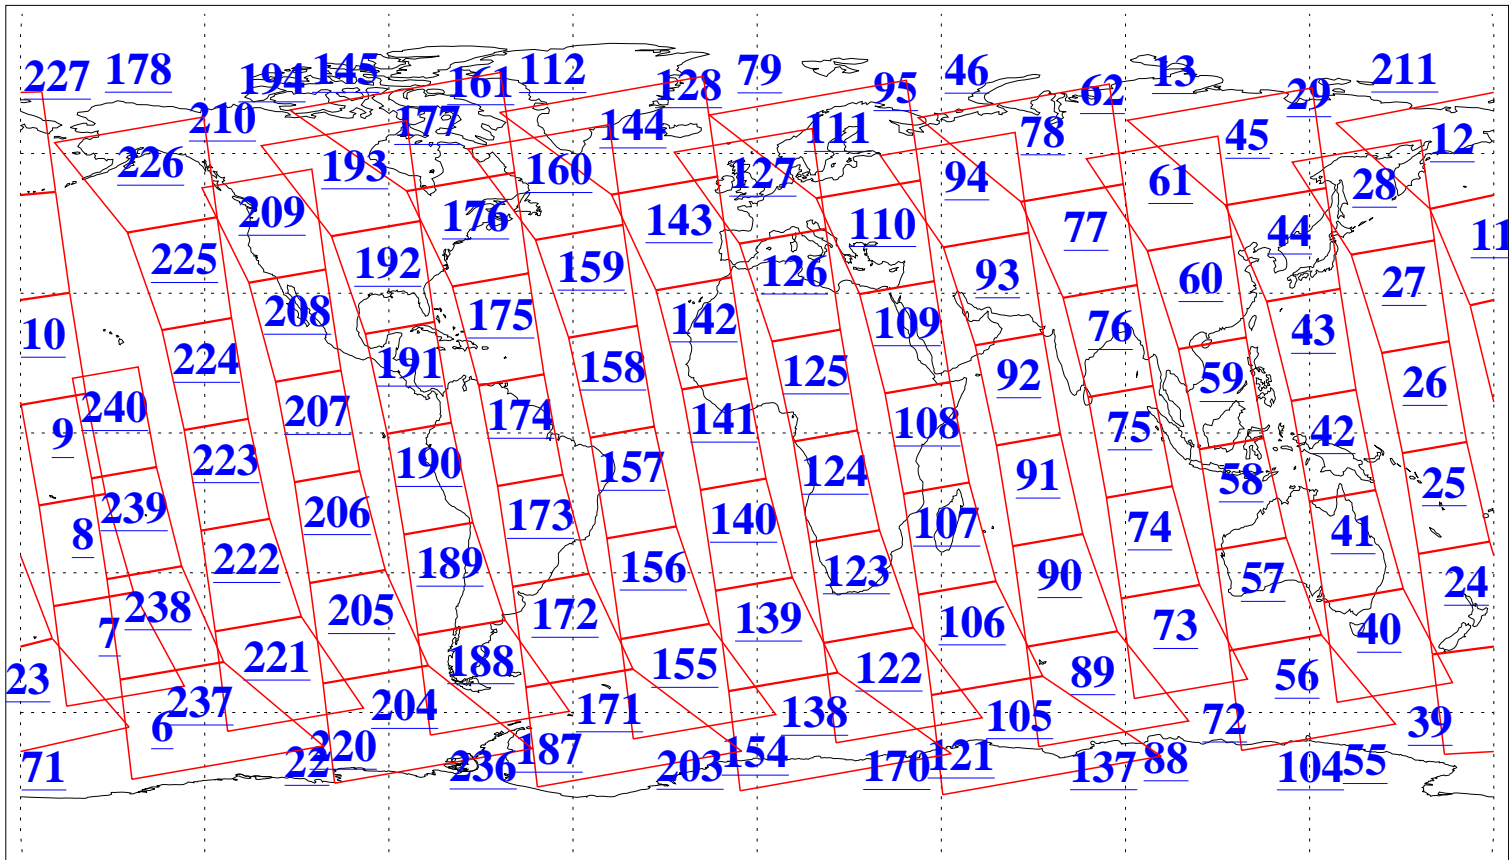

L1B Availability
 AMSU Granules: 240
 HSB Granules: 0
 AIRS Granules: 240

21 Feb 2020
 DoY 52
 Aqua Day 6502
 Granules: 1 to 120

Granules: 121 to 240

Legend: AMSU Available, HSB Available, AIRS Available

L1B Availability
 AMSU Granules: 240
 HSB Granules: 0
 AIRS Granules: 240

21 Feb 2020
 DoY 52
 Aqua Day 6502

Ascending Granules

Descending Granules

Legend: AMSU Available, HSB Available, AIRS Available

L1B Availability
 AMSU Granules: 240
 HSB Granules: 0
 AIRS Granules: 240

21 Feb 2020
 DoY 52
 Aqua Day 6502

Northern Hemisphere Granules

Southern Hemisphere Granules

Legend: AMSU Available, HSB Available, **AIRS Available**