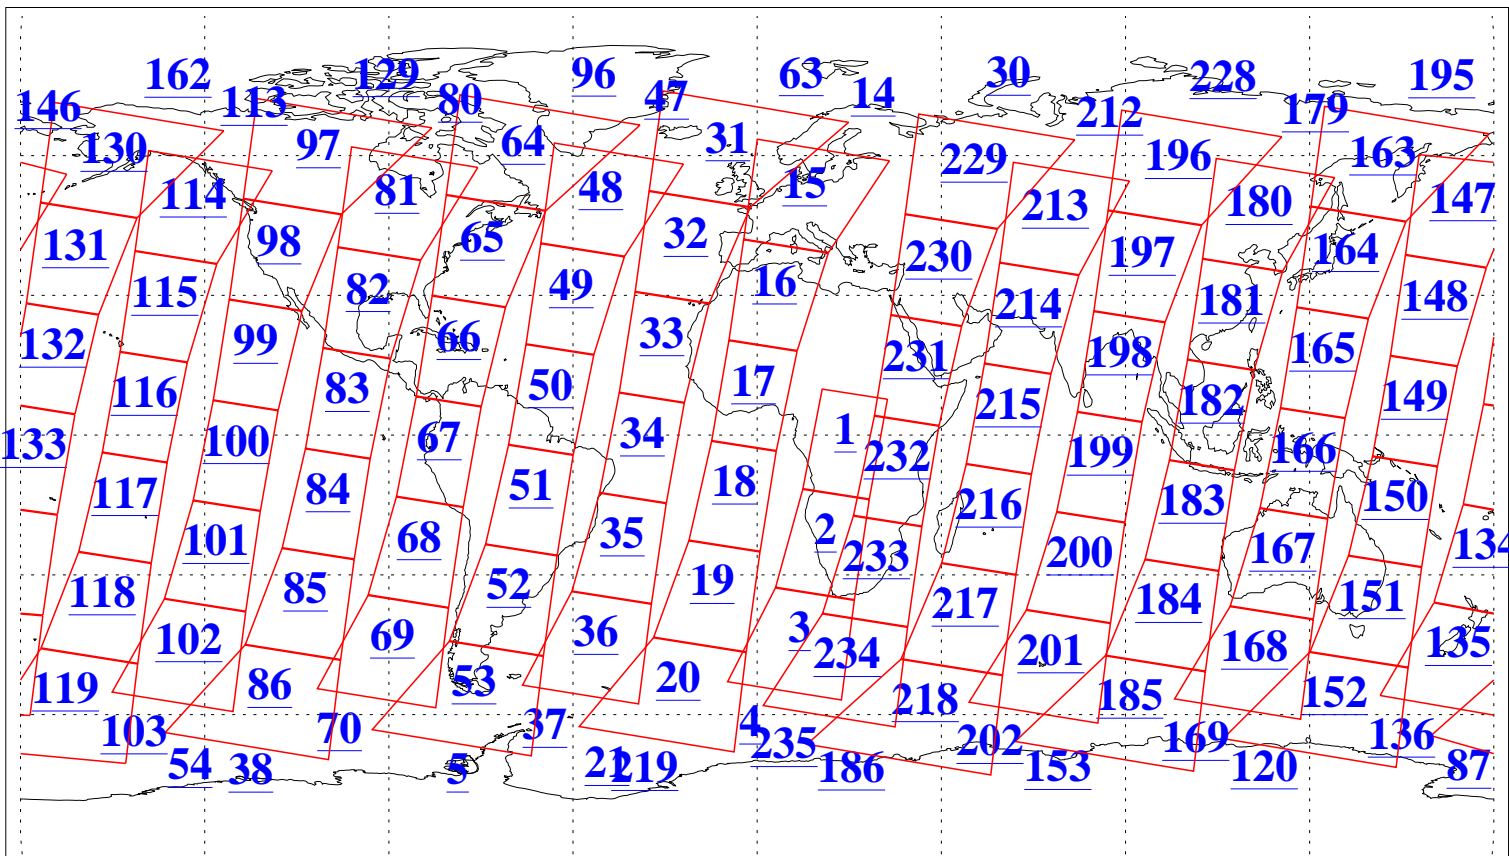

L1B Availability
 AMSU Granules: 240
 HSB Granules: 0
 AIRS Granules: 240

21 Feb 2020
 DoY 52
 Aqua Day 6502
 Granules: 1 to 120

Granules: 121 to 240

Legend: AMSU Available, HSB Available, AIRS Available

L1B Availability
 AMSU Granules: 240
 HSB Granules: 0
 AIRS Granules: 240

21 Feb 2020
 DoY 52
 Aqua Day 6502

Ascending Granules

Descending Granules

Legend: AMSU Available, HSB Available, AIRS Available

L1B Availability
 AMSU Granules: 240
 HSB Granules: 0
 AIRS Granules: 240

21 Feb 2020
 DoY 52
 Aqua Day 6502

Northern Hemisphere Granules

Southern Hemisphere Granules

Legend: AMSU Available, HSB Available, **AIRS Available**