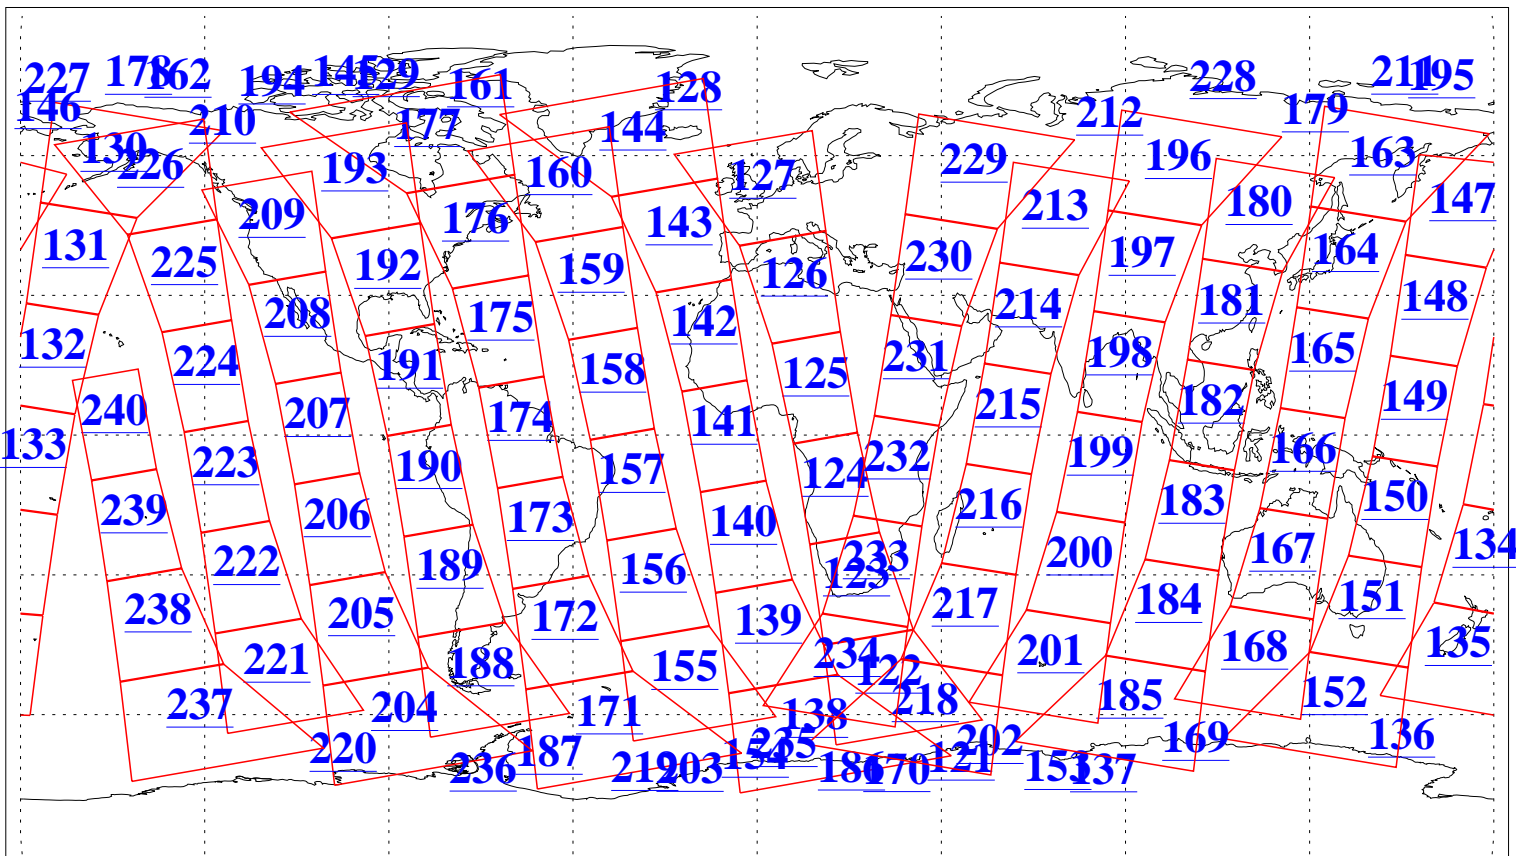

L1B Availability
 AMSU Granules: 240
 HSB Granules: 0
 AIRS Granules: 240

21 Feb 2020
 DoY 52
 Aqua Day 6502
 Granules: 1 to 120

Granules: 121 to 240

Legend: AMSU Available, HSB Available, AIRS Available

L1B Availability
 AMSU Granules: 240
 HSB Granules: 0
 AIRS Granules: 240

21 Feb 2020
 DoY 52
 Aqua Day 6502

Ascending Granules

Descending Granules

Legend: AMSU Available, HSB Available, AIRS Available

L1B Availability
 AMSU Granules: 240
 HSB Granules: 0
 AIRS Granules: 240

21 Feb 2020
 DoY 52
 Aqua Day 6502

Northern Hemisphere Granules

Southern Hemisphere Granules

Legend: AMSU Available, HSB Available, **AIRS Available**