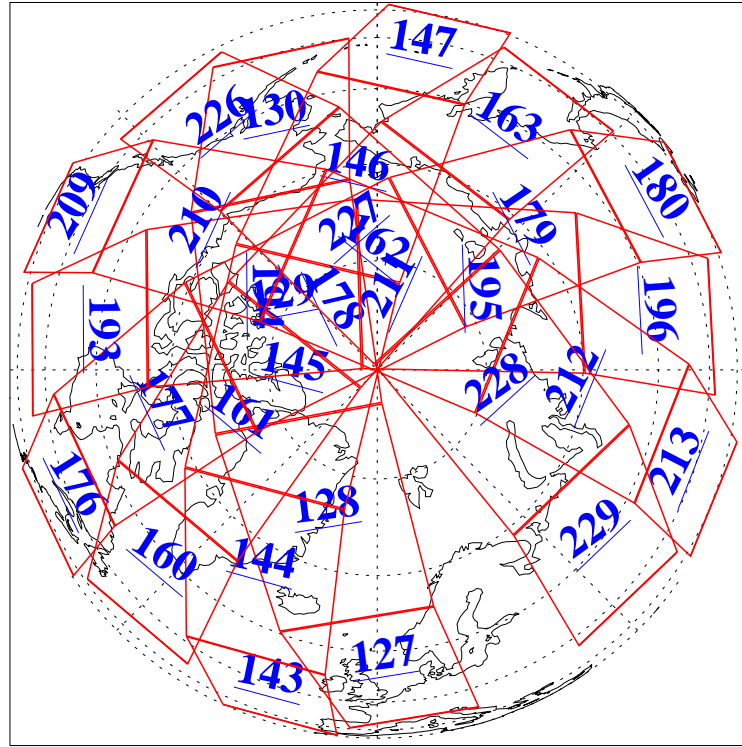

L1B Availability
 AMSU Granules: 240
 HSB Granules: 0
 AIRS Granules: 240

21 Feb 2020
 DoY 52
 Aqua Day 6502

Ascending Granules

Descending Granules

Legend: AMSU Available, HSB Available, AIRS Available

L1B Availability
 AMSU Granules: 240
 HSB Granules: 0
 AIRS Granules: 240

21 Feb 2020
 DoY 52
 Aqua Day 6502

Northern Hemisphere Granules

Southern Hemisphere Granules

Legend: AMSU Available, HSB Available, **AIRS Available**