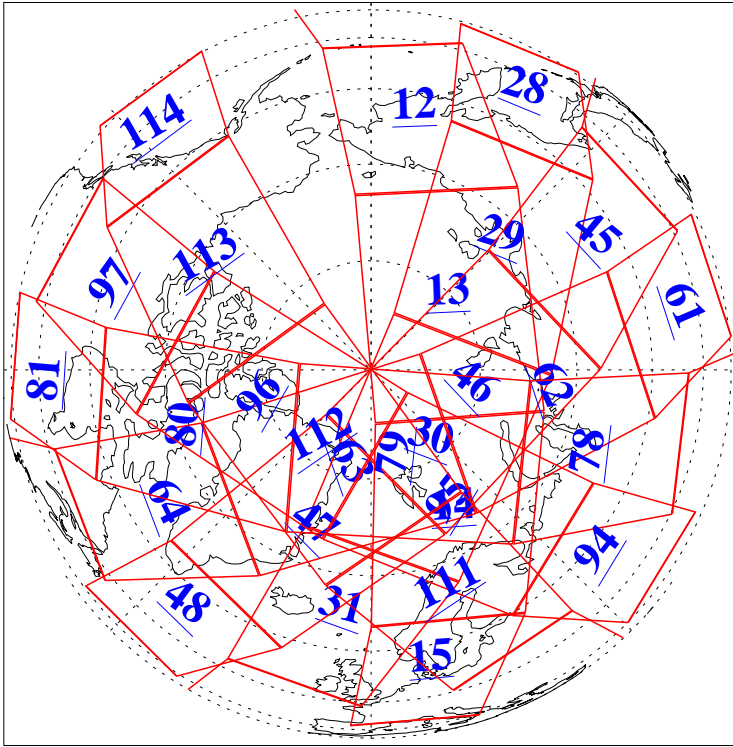

L1B Availability
 AMSU Granules: 240
 HSB Granules: 0
 AIRS Granules: 240

21 Feb 2020
 DoY 52
 Aqua Day 6502
 Granules: 1 to 120

Granules: 121 to 240

Legend: AMSU Available, HSB Available, AIRS Available

L1B Availability
 AMSU Granules: 240
 HSB Granules: 0
 AIRS Granules: 240

21 Feb 2020
 DoY 52
 Aqua Day 6502

Ascending Granules

Descending Granules

Legend: AMSU Available, HSB Available, AIRS Available

L1B Availability
 AMSU Granules: 240
 HSB Granules: 0
 AIRS Granules: 240

21 Feb 2020
 DoY 52
 Aqua Day 6502

Northern Hemisphere Granules

Southern Hemisphere Granules

Legend: AMSU Available, HSB Available, **AIRS Available**