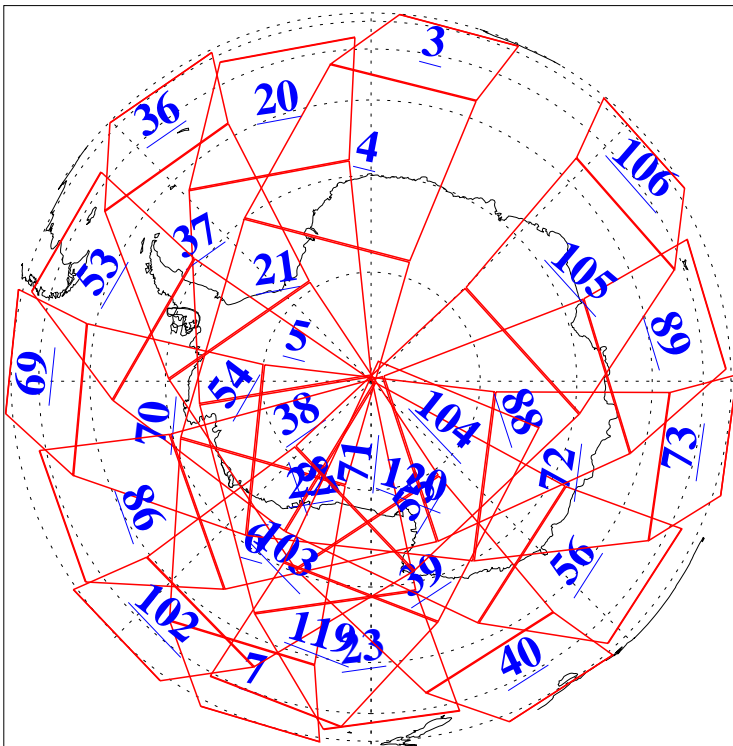

L1B Availability
 AMSU Granules: 240
 HSB Granules: 0
 AIRS Granules: 240

21 Feb 2020
 DoY 52
 Aqua Day 6502
 Granules: 1 to 120

Granules: 121 to 240

Legend: AMSU Available, HSB Available, AIRS Available

L1B Availability
 AMSU Granules: 240
 HSB Granules: 0
 AIRS Granules: 240

21 Feb 2020
 DoY 52
 Aqua Day 6502

Ascending Granules

Descending Granules

Legend: AMSU Available, HSB Available, AIRS Available

L1B Availability
 AMSU Granules: 240
 HSB Granules: 0
 AIRS Granules: 240

21 Feb 2020
 DoY 52
 Aqua Day 6502

Northern Hemisphere Granules

Southern Hemisphere Granules

Legend: AMSU Available, HSB Available, **AIRS Available**