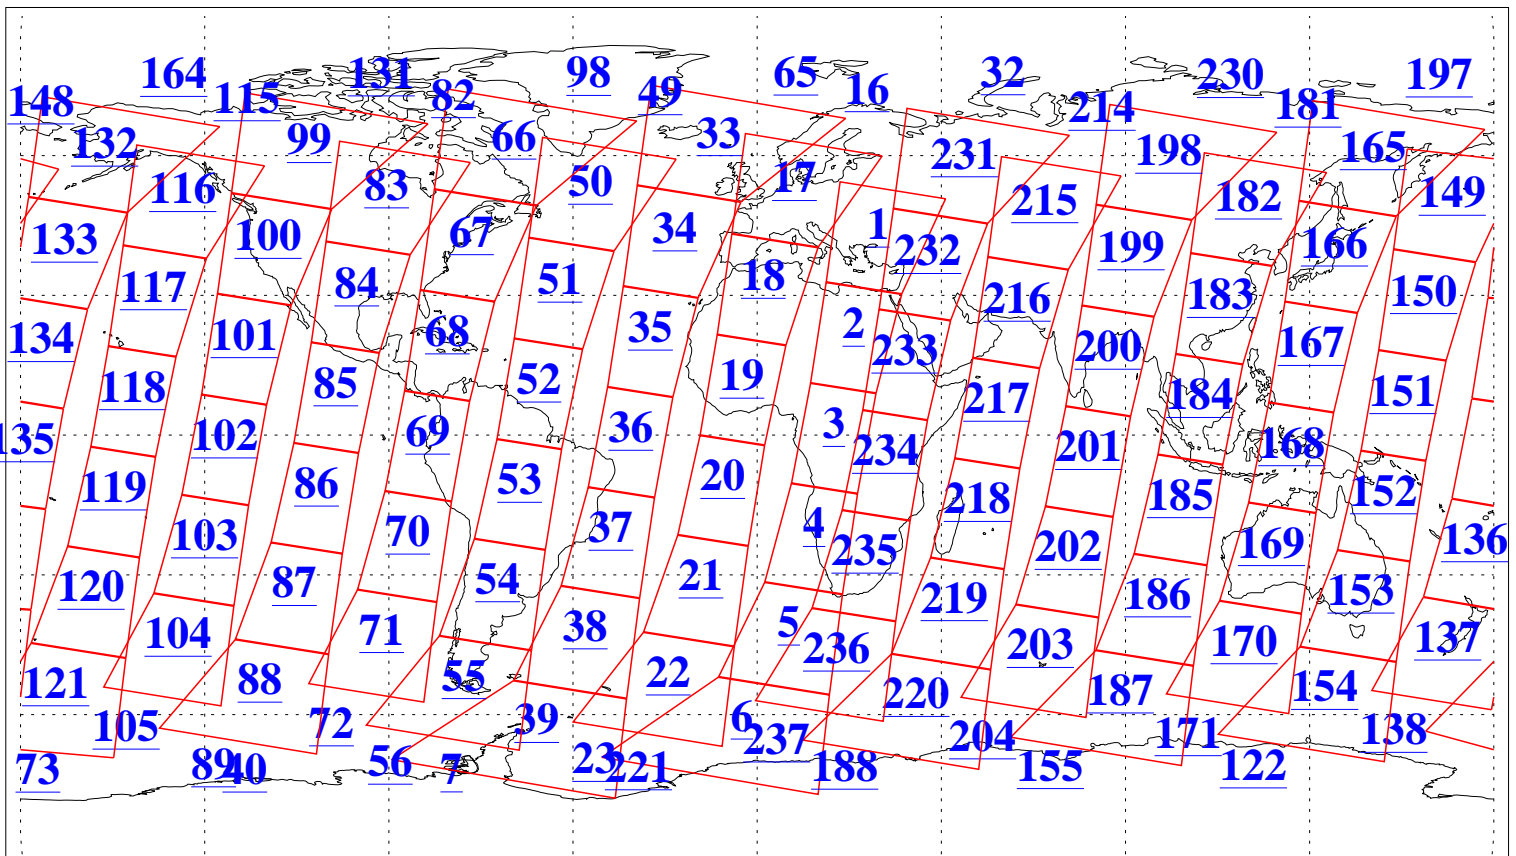

L1B Availability
 AMSU Granules: 240
 HSB Granules: 0
 AIRS Granules: 240

19 Feb 2020
 DoY 50
 Aqua Day 6500
 Granules: 1 to 120

Granules: 121 to 240

Legend: AMSU Available, HSB Available, AIRS Available

L1B Availability
 AMSU Granules: 240
 HSB Granules: 0
 AIRS Granules: 240

19 Feb 2020
 DoY 50
 Aqua Day 6500

Ascending Granules

Descending Granules

Legend: AMSU Available, *HSB Available*, AIRS Available

L1B Availability
 AMSU Granules: 240
 HSB Granules: 0
 AIRS Granules: 240

19 Feb 2020
 DoY 50
 Aqua Day 6500

Northern Hemisphere Granules

Southern Hemisphere Granules

Legend: AMSU Available, HSB Available, AIRS Available