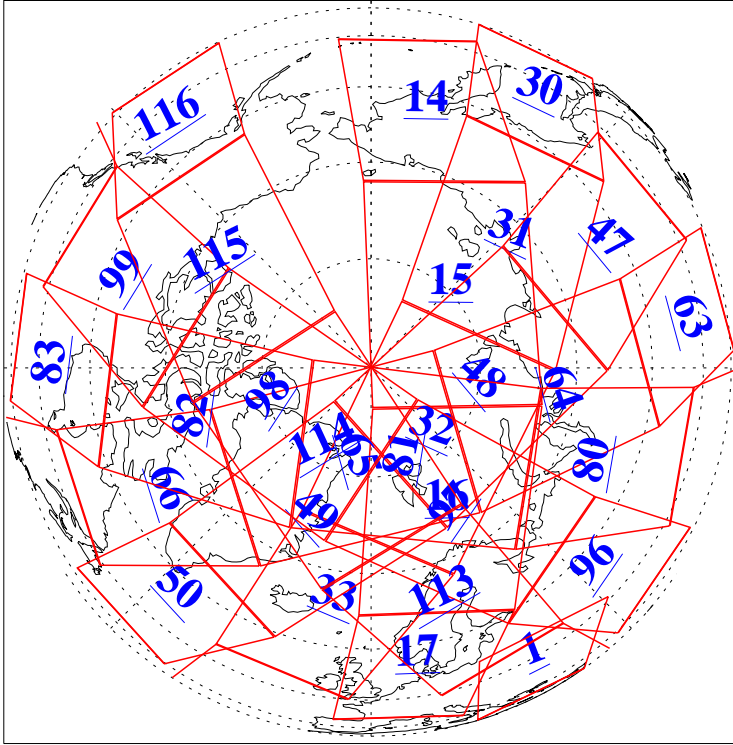

L1B Availability
 AMSU Granules: 240
 HSB Granules: 0
 AIRS Granules: 240

19 Feb 2020
 DoY 50
 Aqua Day 6500
 Granules: 1 to 120

Granules: 121 to 240

Legend: AMSU Available, HSB Available, AIRS Available

L1B Availability
 AMSU Granules: 240
 HSB Granules: 0
 AIRS Granules: 240

19 Feb 2020
 DoY 50
 Aqua Day 6500

Ascending Granules

Descending Granules

Legend: AMSU Available, *HSB Available*, AIRS Available

L1B Availability
 AMSU Granules: 240
 HSB Granules: 0
 AIRS Granules: 240

19 Feb 2020
 DoY 50
 Aqua Day 6500

Northern Hemisphere Granules

Southern Hemisphere Granules

Legend: AMSU Available, HSB Available, AIRS Available