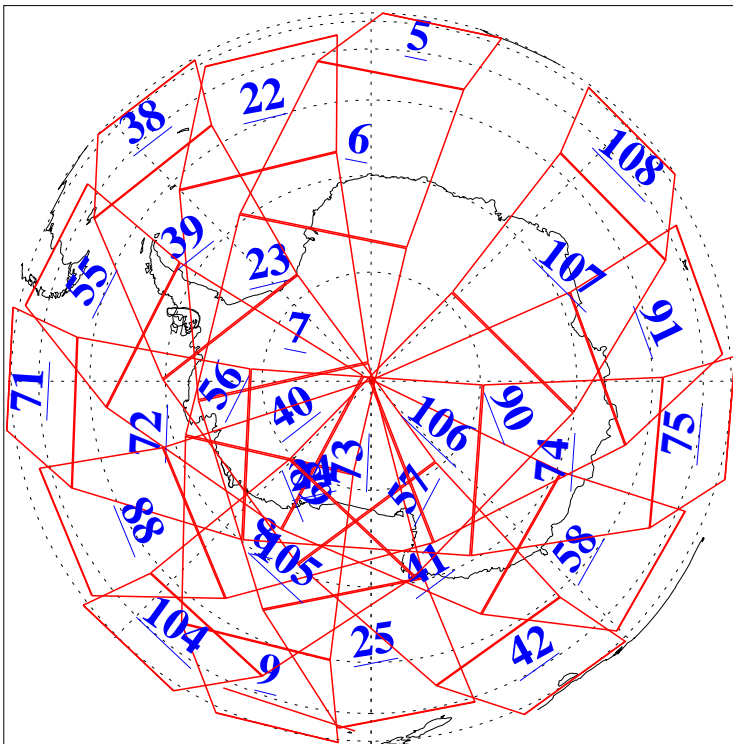

Legend: AMSU Available, HSB Available, AIRS Available