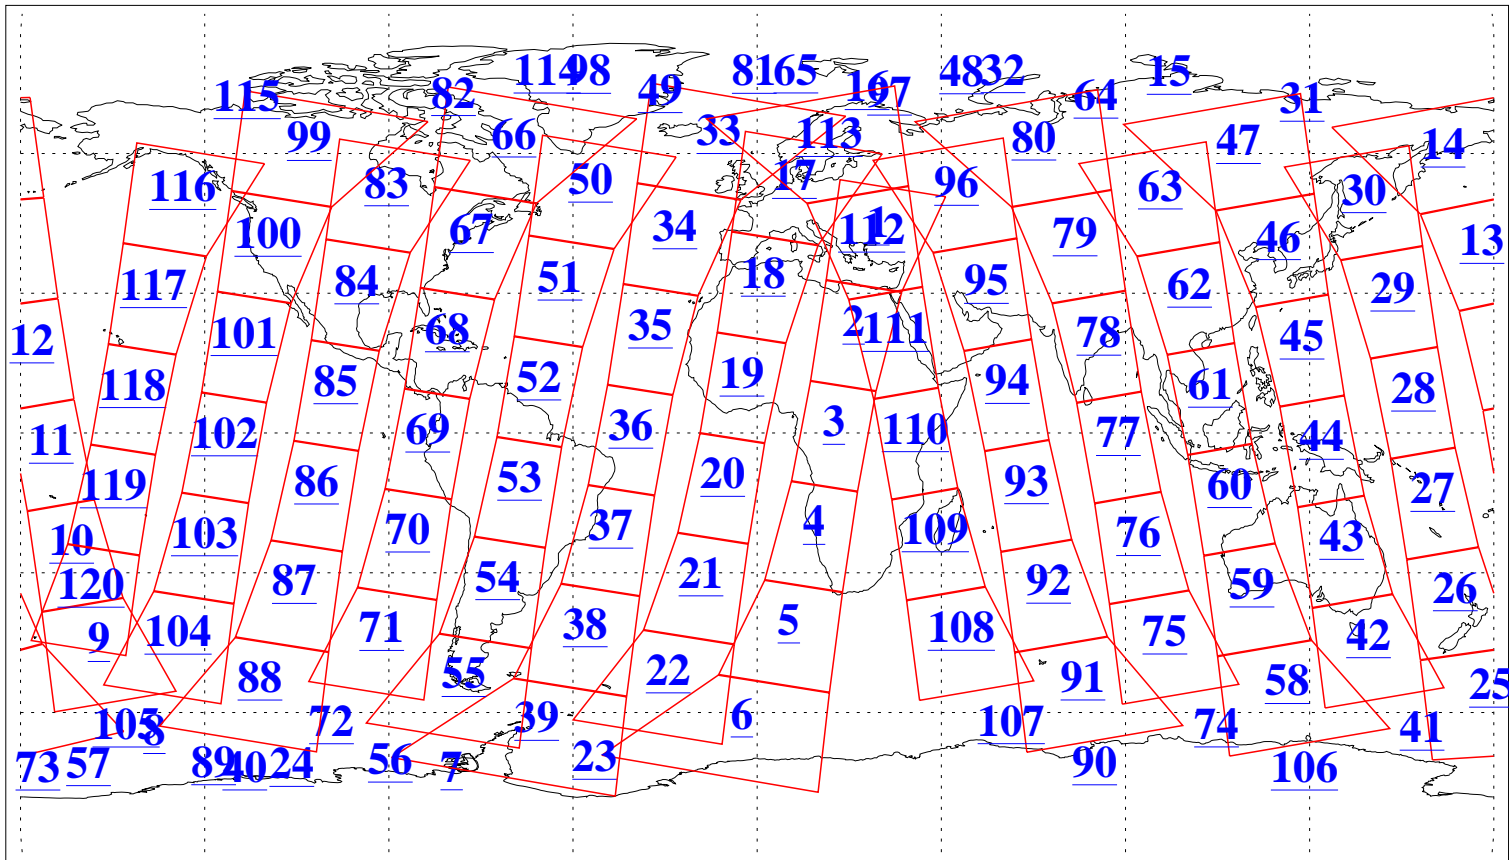

L1B Availability
 AMSU Granules: 240
 HSB Granules: 0
 AIRS Granules: 240

19 Feb 2020
 DoY 50
 Aqua Day 6500
 Granules: 1 to 120

Granules: 121 to 240

Legend: AMSU Available, HSB Available, AIRS Available

L1B Availability
 AMSU Granules: 240
 HSB Granules: 0
 AIRS Granules: 240

19 Feb 2020
 DoY 50
 Aqua Day 6500

Ascending Granules

Descending Granules

Legend: AMSU Available, *HSB Available*, AIRS Available

L1B Availability
 AMSU Granules: 240
 HSB Granules: 0
 AIRS Granules: 240

19 Feb 2020
 DoY 50
 Aqua Day 6500

Northern Hemisphere Granules

Southern Hemisphere Granules

Legend: AMSU Available, HSB Available, AIRS Available