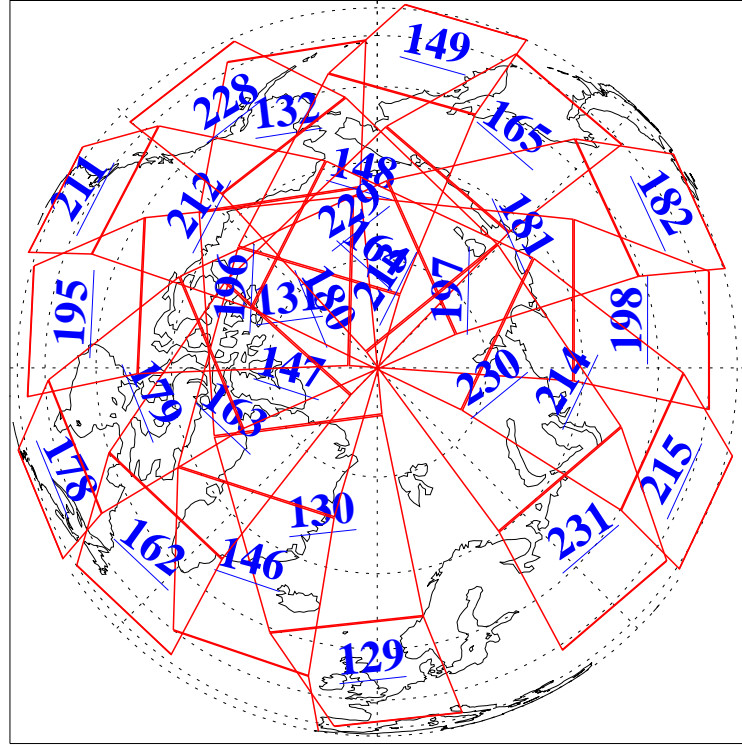

L1B Availability
 AMSU Granules: 240
 HSB Granules: 0
 AIRS Granules: 240

19 Feb 2020
 DoY 50
 Aqua Day 6500

Ascending Granules

Descending Granules

Legend: AMSU Available, *HSB Available*, AIRS Available

L1B Availability
 AMSU Granules: 240
 HSB Granules: 0
 AIRS Granules: 240

19 Feb 2020
 DoY 50
 Aqua Day 6500

Northern Hemisphere Granules

Southern Hemisphere Granules

Legend: AMSU Available, HSB Available, AIRS Available