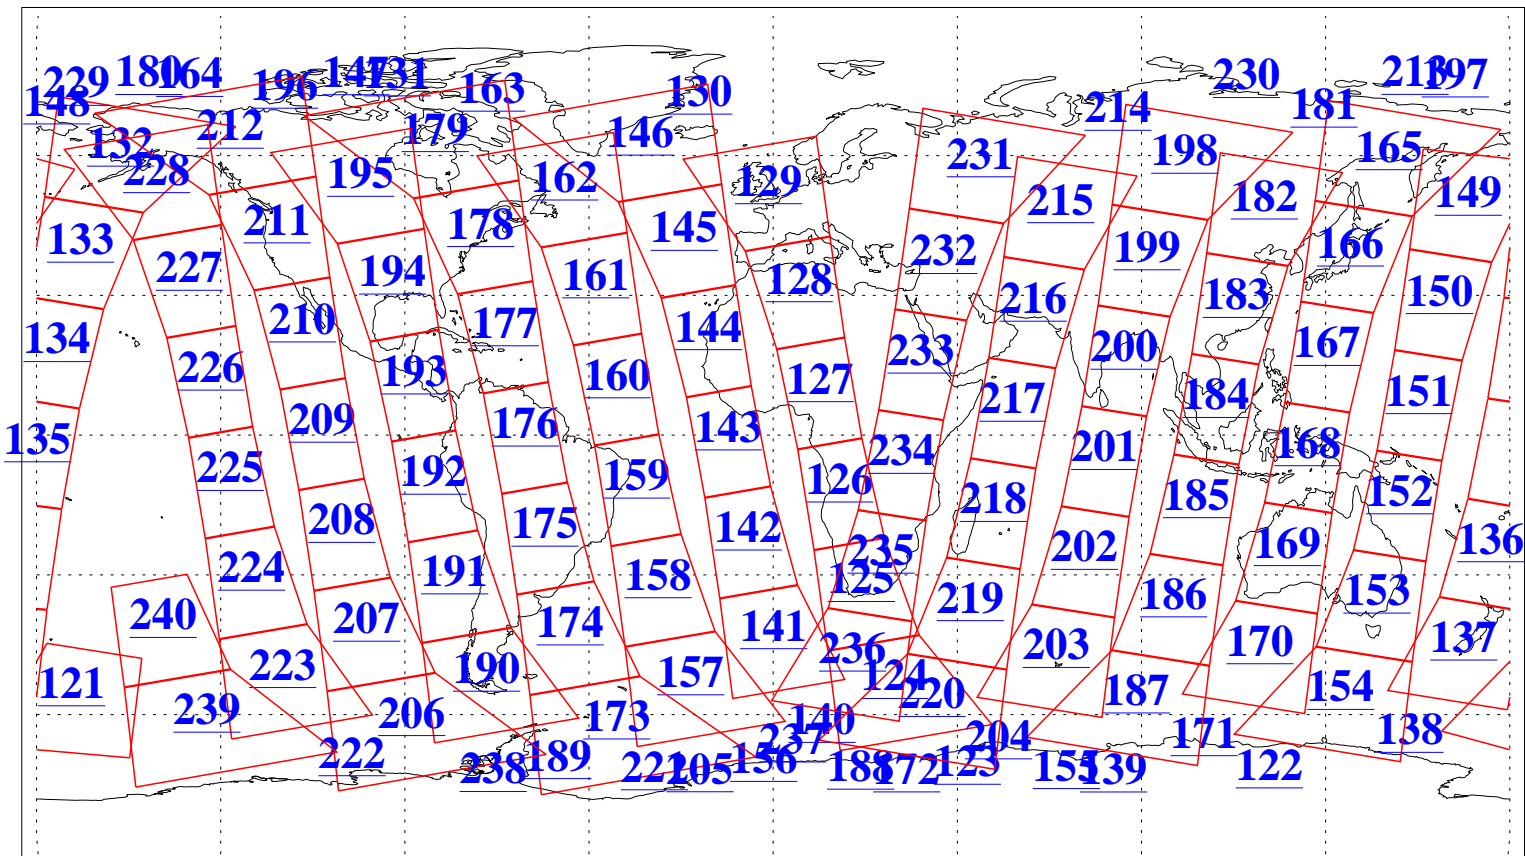

L1B Availability
 AMSU Granules: 240
 HSB Granules: 0
 AIRS Granules: 240

19 Feb 2020
 DoY 50
 Aqua Day 6500
 Granules: 1 to 120

Granules: 121 to 240

Legend: AMSU Available, HSB Available, AIRS Available

L1B Availability
 AMSU Granules: 240
 HSB Granules: 0
 AIRS Granules: 240

19 Feb 2020
 DoY 50
 Aqua Day 6500

Ascending Granules

Descending Granules

Legend: AMSU Available, *HSB Available*, AIRS Available

L1B Availability
 AMSU Granules: 240
 HSB Granules: 0
 AIRS Granules: 240

19 Feb 2020
 DoY 50
 Aqua Day 6500

Northern Hemisphere Granules

Southern Hemisphere Granules

Legend: AMSU Available, HSB Available, AIRS Available