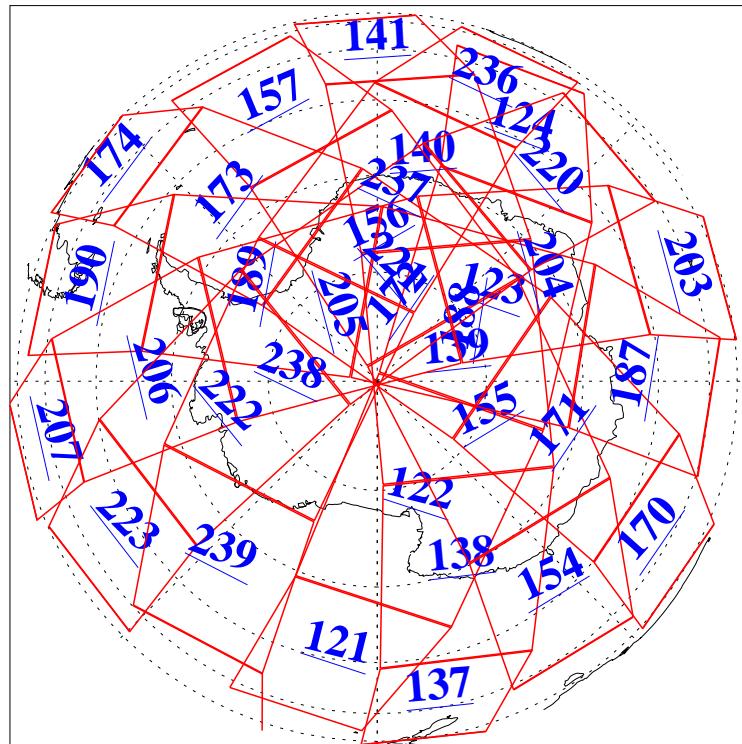

L1B Availability
 AMSU Granules: 240
 HSB Granules: 0
 AIRS Granules: 240

19 Feb 2020
 DoY 50
 Aqua Day 6500
 Granules: 1 to 120

Granules: 121 to 240

Legend: AMSU Available, HSB Available, AIRS Available

L1B Availability
 AMSU Granules: 240
 HSB Granules: 0
 AIRS Granules: 240

19 Feb 2020
 DoY 50
 Aqua Day 6500

Ascending Granules

Descending Granules

Legend: AMSU Available, *HSB Available*, AIRS Available

L1B Availability
 AMSU Granules: 240
 HSB Granules: 0
 AIRS Granules: 240

19 Feb 2020
 DoY 50
 Aqua Day 6500

Northern Hemisphere Granules

Southern Hemisphere Granules

Legend: AMSU Available, HSB Available, AIRS Available