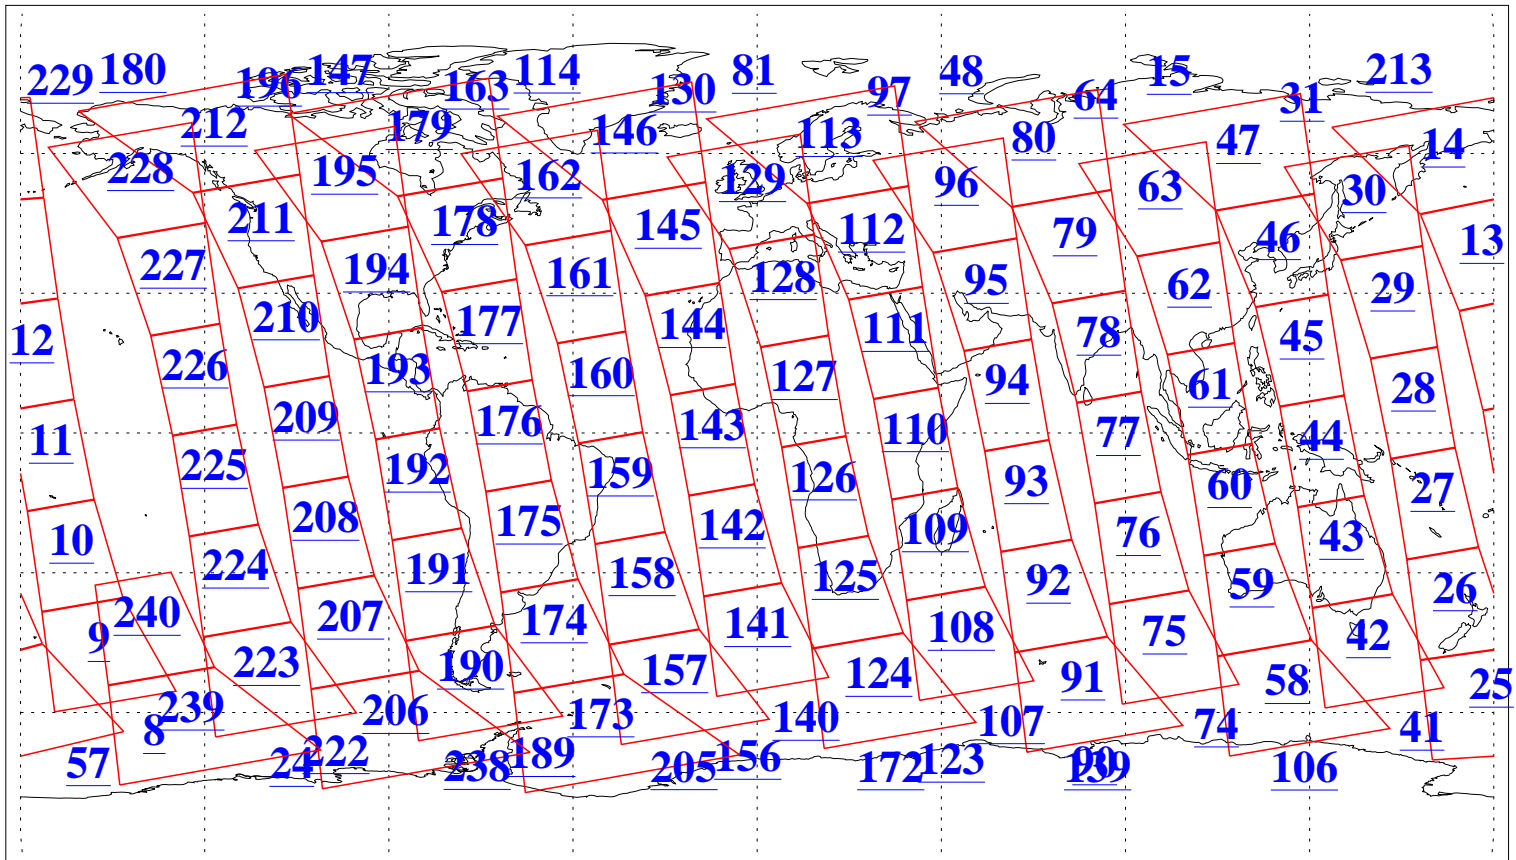

L1B Availability
 AMSU Granules: 240
 HSB Granules: 0
 AIRS Granules: 240

19 Feb 2020
 DoY 50
 Aqua Day 6500
 Granules: 1 to 120

Granules: 121 to 240

Legend: AMSU Available, HSB Available, AIRS Available

L1B Availability
 AMSU Granules: 240
 HSB Granules: 0
 AIRS Granules: 240

19 Feb 2020
 DoY 50
 Aqua Day 6500

Ascending Granules

Descending Granules

Legend: AMSU Available, *HSB Available*, AIRS Available

L1B Availability
 AMSU Granules: 240
 HSB Granules: 0
 AIRS Granules: 240

19 Feb 2020
 DoY 50
 Aqua Day 6500

Northern Hemisphere Granules

Southern Hemisphere Granules

Legend: AMSU Available, HSB Available, AIRS Available