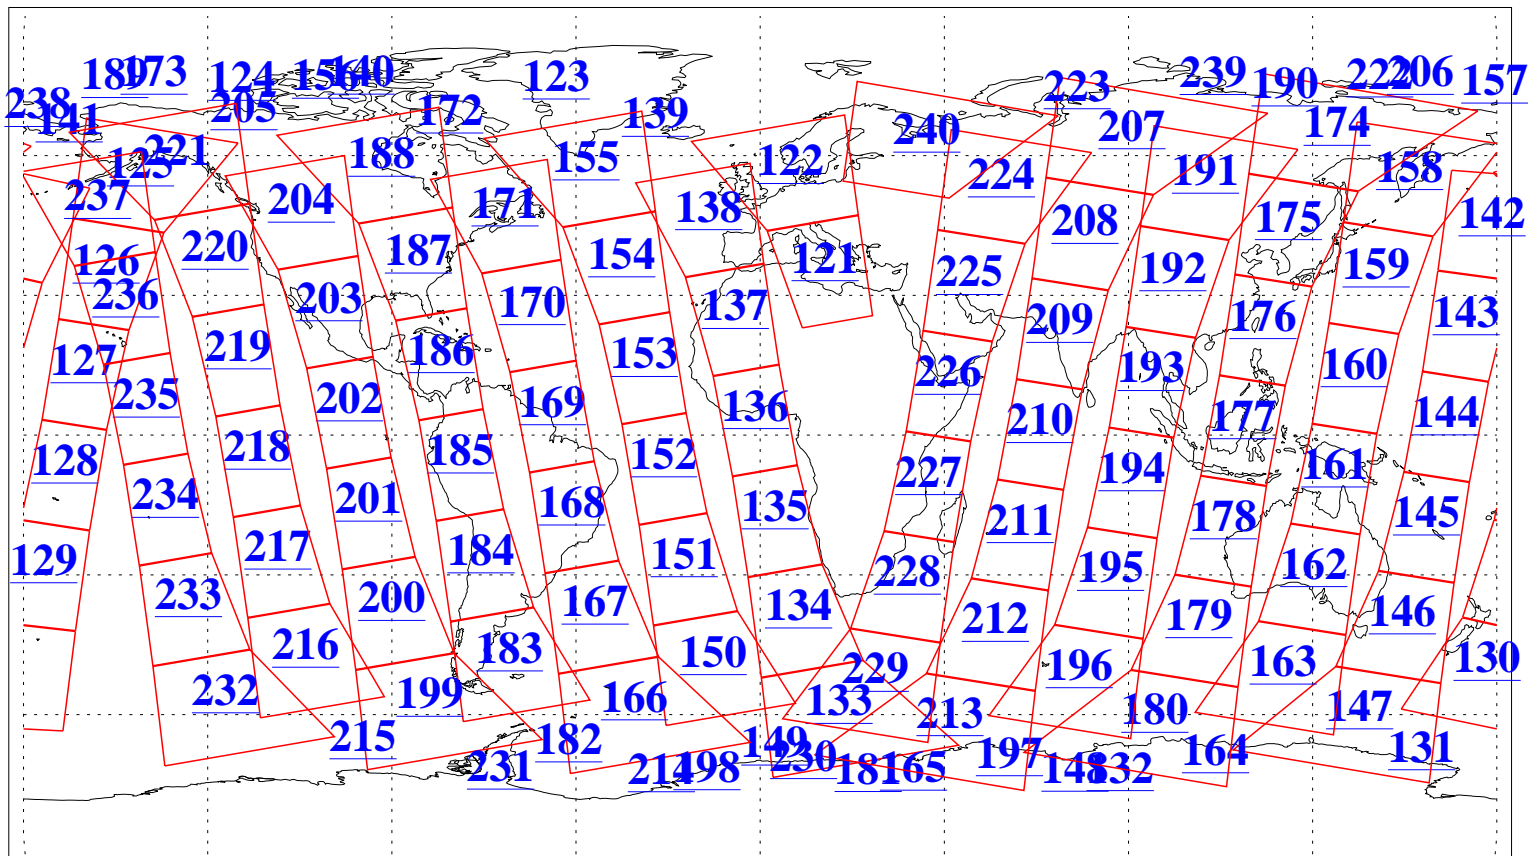

L1B Availability
 AMSU Granules: 239
 HSB Granules: 0
 AIRS Granules: 240

18 Feb 2020
 DoY 49
 Aqua Day 6499
 Granules: 1 to 120

Granules: 121 to 240

Legend: AMSU Available, *HSB Available*, *AIRS Available*

L1B Availability
 AMSU Granules: 239
 HSB Granules: 0
 AIRS Granules: 240

18 Feb 2020
 DoY 49
 Aqua Day 6499

Ascending Granules

Descending Granules

Legend: AMSU Available, HSB Available, AIRS Available

L1B Availability
 AMSU Granules: 239
 HSB Granules: 0
 AIRS Granules: 240

18 Feb 2020
 DoY 49
 Aqua Day 6499

Northern Hemisphere Granules

Southern Hemisphere Granules

Legend: AMSU Available, HSB Available, **AIRS Available**