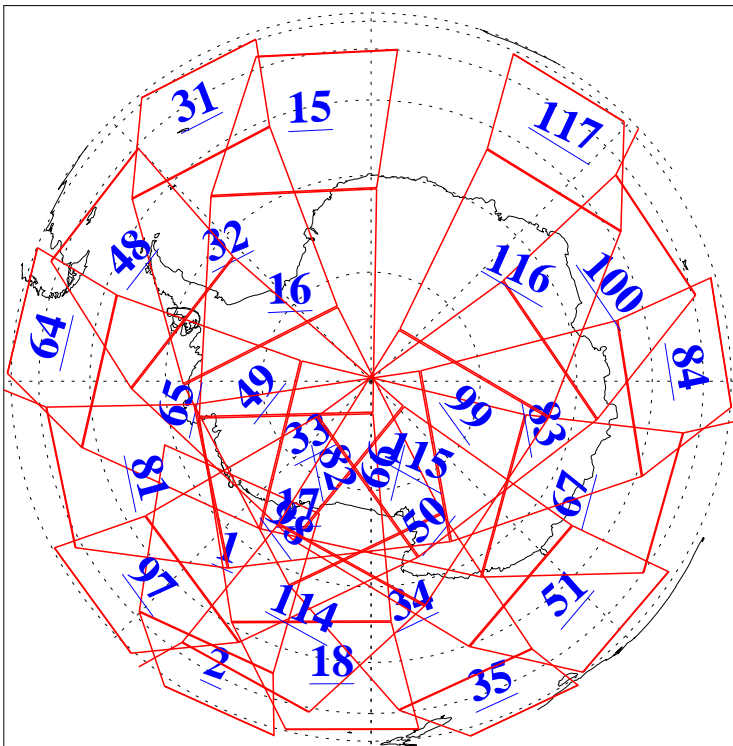

L1B Availability
 AMSU Granules: 239
 HSB Granules: 0
 AIRS Granules: 240

18 Feb 2020
 DoY 49
 Aqua Day 6499
 Granules: 1 to 120

Granules: 121 to 240

Legend: AMSU Available, *HSB Available*, *AIRS Available*

L1B Availability
 AMSU Granules: 239
 HSB Granules: 0
 AIRS Granules: 240

18 Feb 2020
 DoY 49
 Aqua Day 6499

Ascending Granules

Descending Granules

Legend: AMSU Available, HSB Available, AIRS Available

L1B Availability
 AMSU Granules: 239
 HSB Granules: 0
 AIRS Granules: 240

18 Feb 2020
 DoY 49
 Aqua Day 6499

Northern Hemisphere Granules

Southern Hemisphere Granules

Legend: AMSU Available, HSB Available, **AIRS Available**