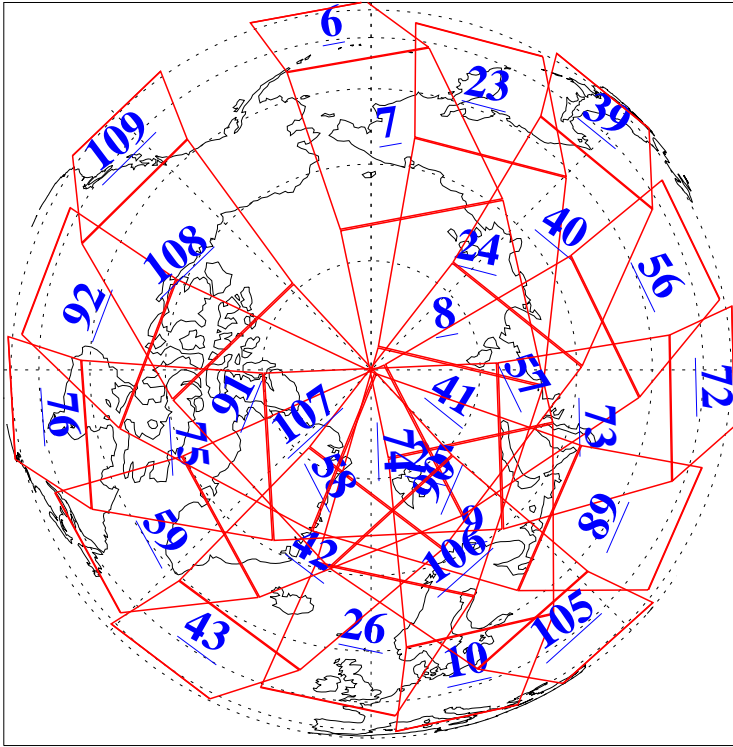

L1B Availability
 AMSU Granules: 239
 HSB Granules: 0
 AIRS Granules: 240

18 Feb 2020
 DoY 49
 Aqua Day 6499
 Granules: 1 to 120

Granules: 121 to 240

Legend: AMSU Available, *HSB Available*, *AIRS Available*

L1B Availability
 AMSU Granules: 239
 HSB Granules: 0
 AIRS Granules: 240

18 Feb 2020
 DoY 49
 Aqua Day 6499

Ascending Granules

Descending Granules

Legend: AMSU Available, HSB Available, AIRS Available

L1B Availability
 AMSU Granules: 239
 HSB Granules: 0
 AIRS Granules: 240

18 Feb 2020
 DoY 49
 Aqua Day 6499

Northern Hemisphere Granules

Southern Hemisphere Granules

Legend: AMSU Available, HSB Available, **AIRS Available**