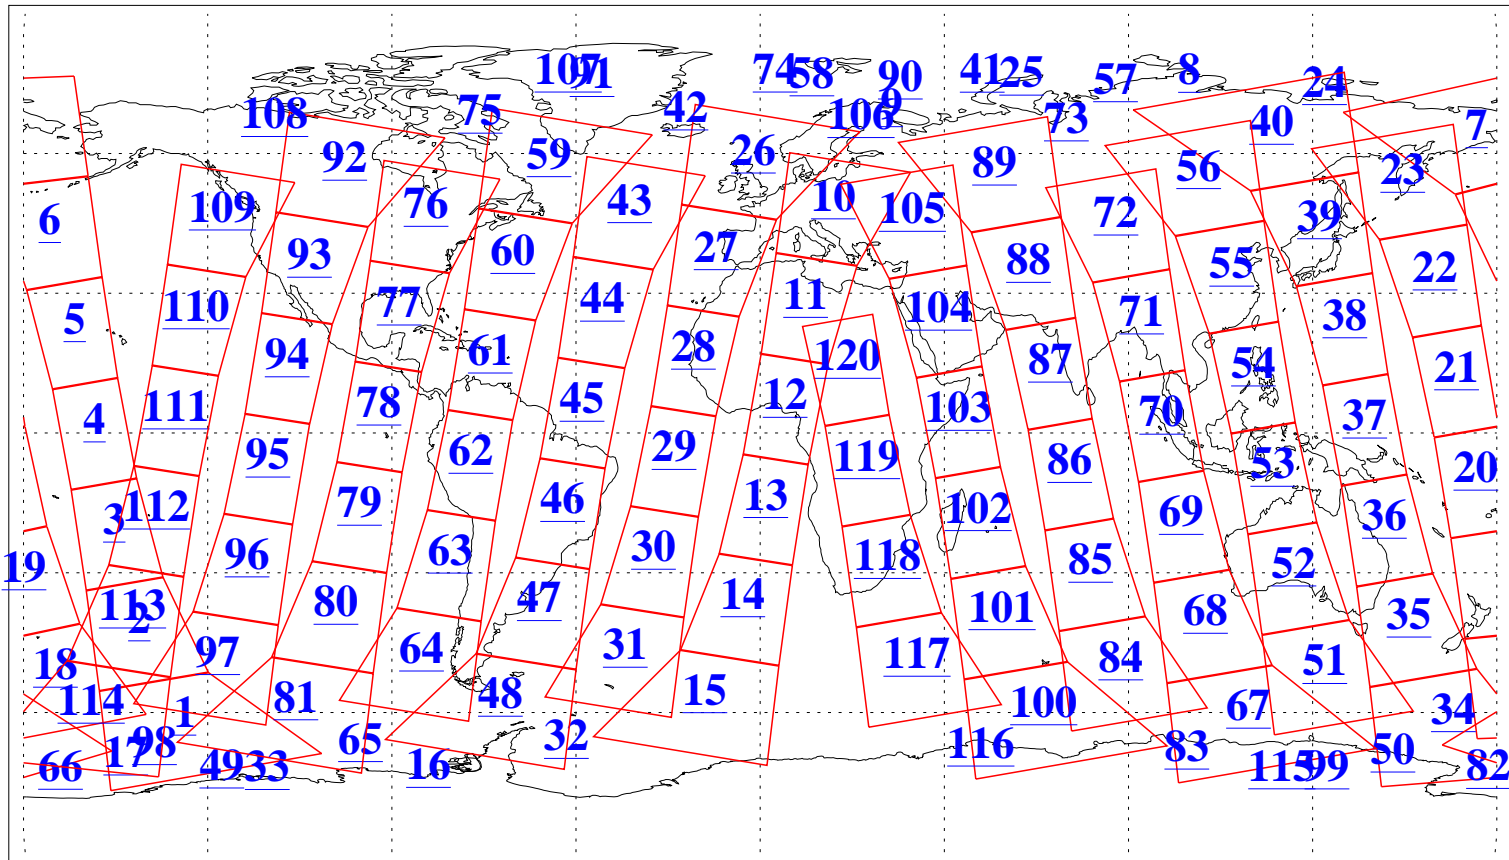

L1B Availability
 AMSU Granules: 239
 HSB Granules: 0
 AIRS Granules: 240

18 Feb 2020
 DoY 49
 Aqua Day 6499
 Granules: 1 to 120

Granules: 121 to 240

Legend: AMSU Available, *HSB Available*, *AIRS Available*

L1B Availability
 AMSU Granules: 239
 HSB Granules: 0
 AIRS Granules: 240

18 Feb 2020
 DoY 49
 Aqua Day 6499

Ascending Granules

Descending Granules

Legend: AMSU Available, HSB Available, AIRS Available

L1B Availability
 AMSU Granules: 239
 HSB Granules: 0
 AIRS Granules: 240

18 Feb 2020
 DoY 49
 Aqua Day 6499

Northern Hemisphere Granules

Southern Hemisphere Granules

Legend: AMSU Available, HSB Available, **AIRS Available**