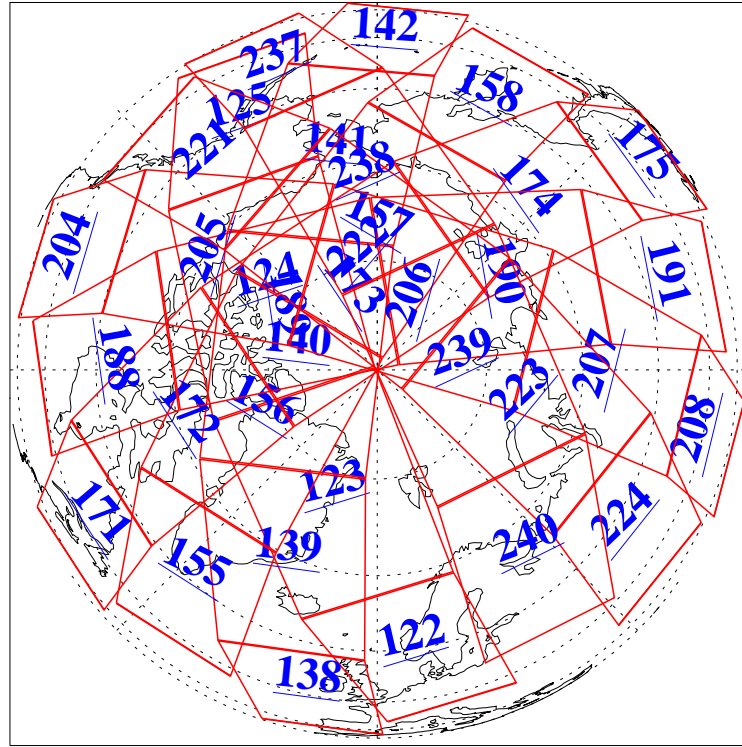

L1B Availability
 AMSU Granules: 239
 HSB Granules: 0
 AIRS Granules: 240

18 Feb 2020
 DoY 49
 Aqua Day 6499

Ascending Granules

Descending Granules

Legend: AMSU Available, HSB Available, AIRS Available

L1B Availability
 AMSU Granules: 239
 HSB Granules: 0
 AIRS Granules: 240

18 Feb 2020
 DoY 49
 Aqua Day 6499

Northern Hemisphere Granules

Southern Hemisphere Granules

Legend: AMSU Available, HSB Available, **AIRS Available**