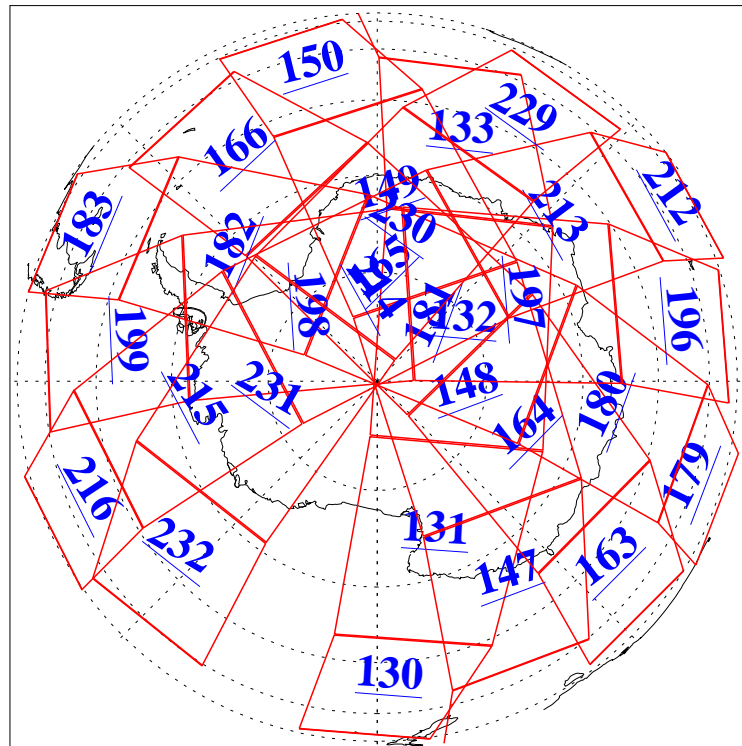

Legend: AMSU Available, HSB Available, **AIRS Available**