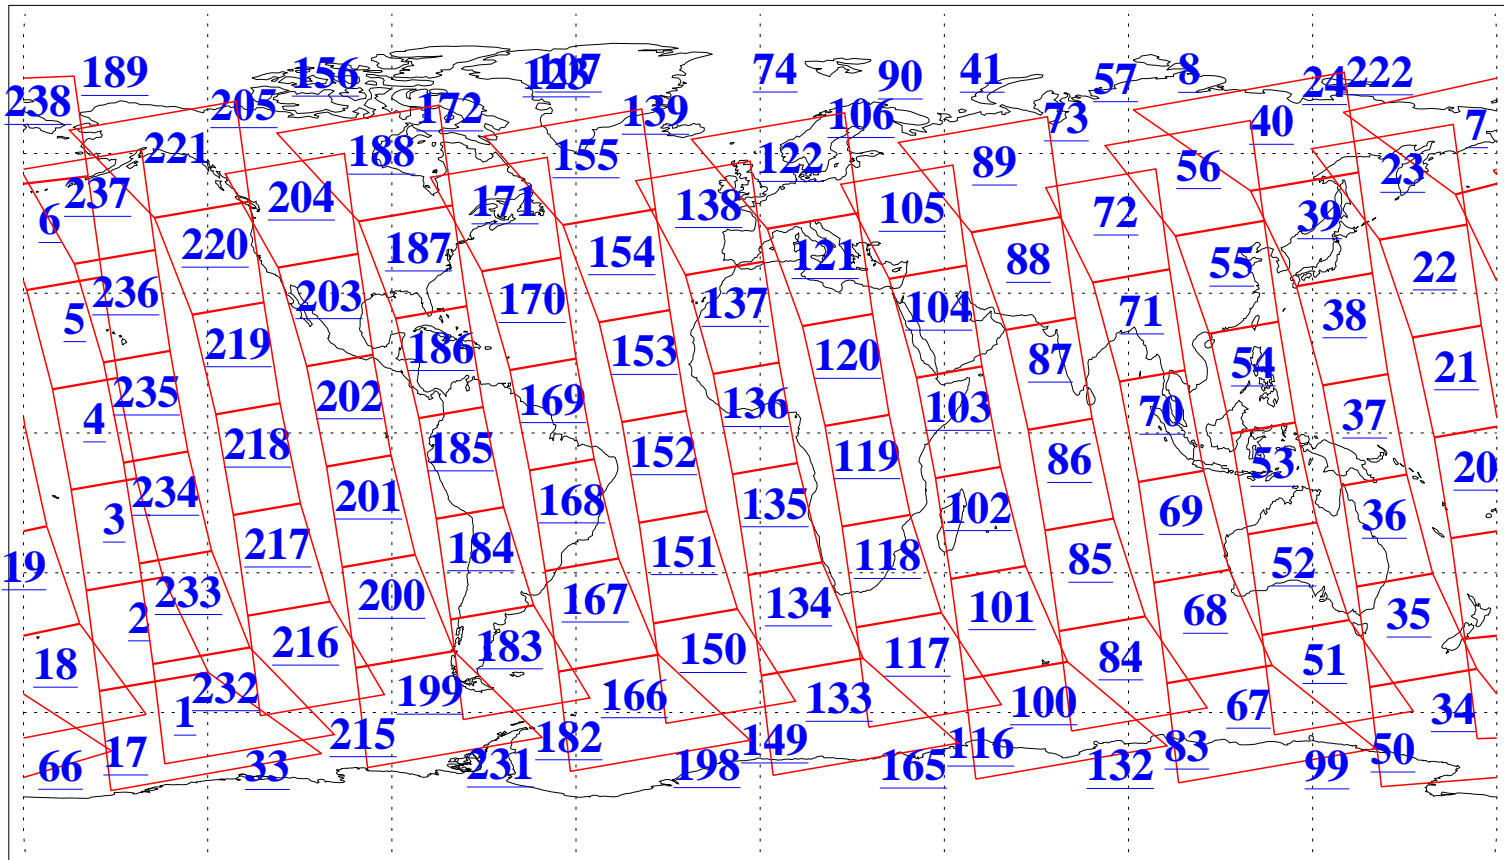

L1B Availability
 AMSU Granules: 239
 HSB Granules: 0
 AIRS Granules: 240

18 Feb 2020
 DoY 49
 Aqua Day 6499
 Granules: 1 to 120

Granules: 121 to 240

Legend: AMSU Available, *HSB Available*, *AIRS Available*

L1B Availability
 AMSU Granules: 239
 HSB Granules: 0
 AIRS Granules: 240

18 Feb 2020
 DoY 49
 Aqua Day 6499

Ascending Granules

Descending Granules

Legend: AMSU Available, HSB Available, AIRS Available

L1B Availability
 AMSU Granules: 239
 HSB Granules: 0
 AIRS Granules: 240

18 Feb 2020
 DoY 49
 Aqua Day 6499

Northern Hemisphere Granules

Southern Hemisphere Granules

Legend: AMSU Available, HSB Available, **AIRS Available**