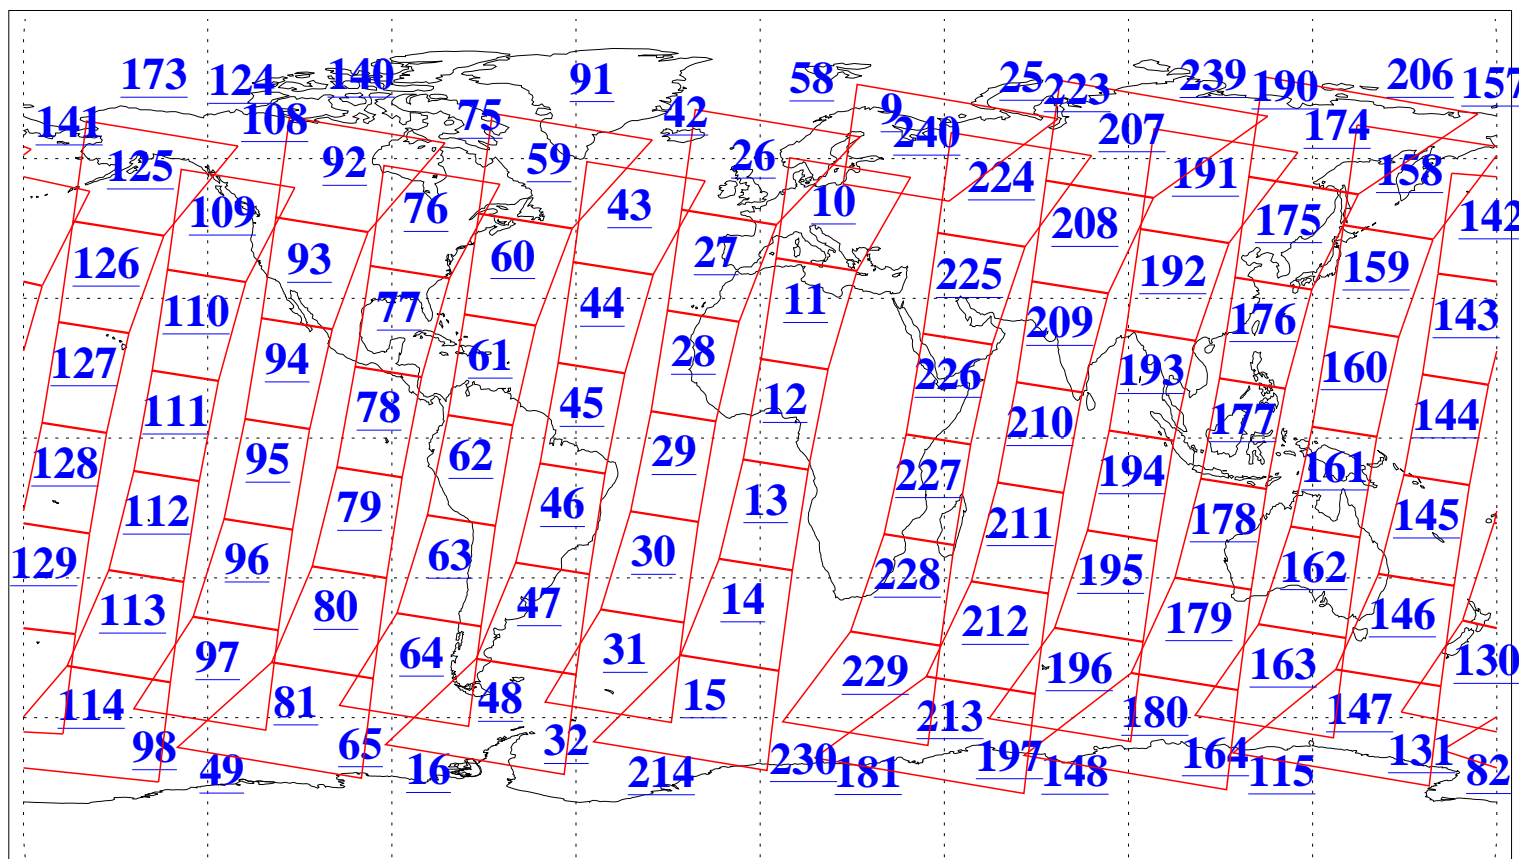

L1B Availability
 AMSU Granules: 239
 HSB Granules: 0
 AIRS Granules: 240

18 Feb 2020
 DoY 49
 Aqua Day 6499
 Granules: 1 to 120

Granules: 121 to 240

Legend: AMSU Available, *HSB Available*, *AIRS Available*

L1B Availability
 AMSU Granules: 239
 HSB Granules: 0
 AIRS Granules: 240

18 Feb 2020
 DoY 49
 Aqua Day 6499

Ascending Granules

Descending Granules

Legend: AMSU Available, HSB Available, AIRS Available

L1B Availability
 AMSU Granules: 239
 HSB Granules: 0
 AIRS Granules: 240

18 Feb 2020
 DoY 49
 Aqua Day 6499

Northern Hemisphere Granules

Southern Hemisphere Granules

Legend: AMSU Available, HSB Available, **AIRS Available**