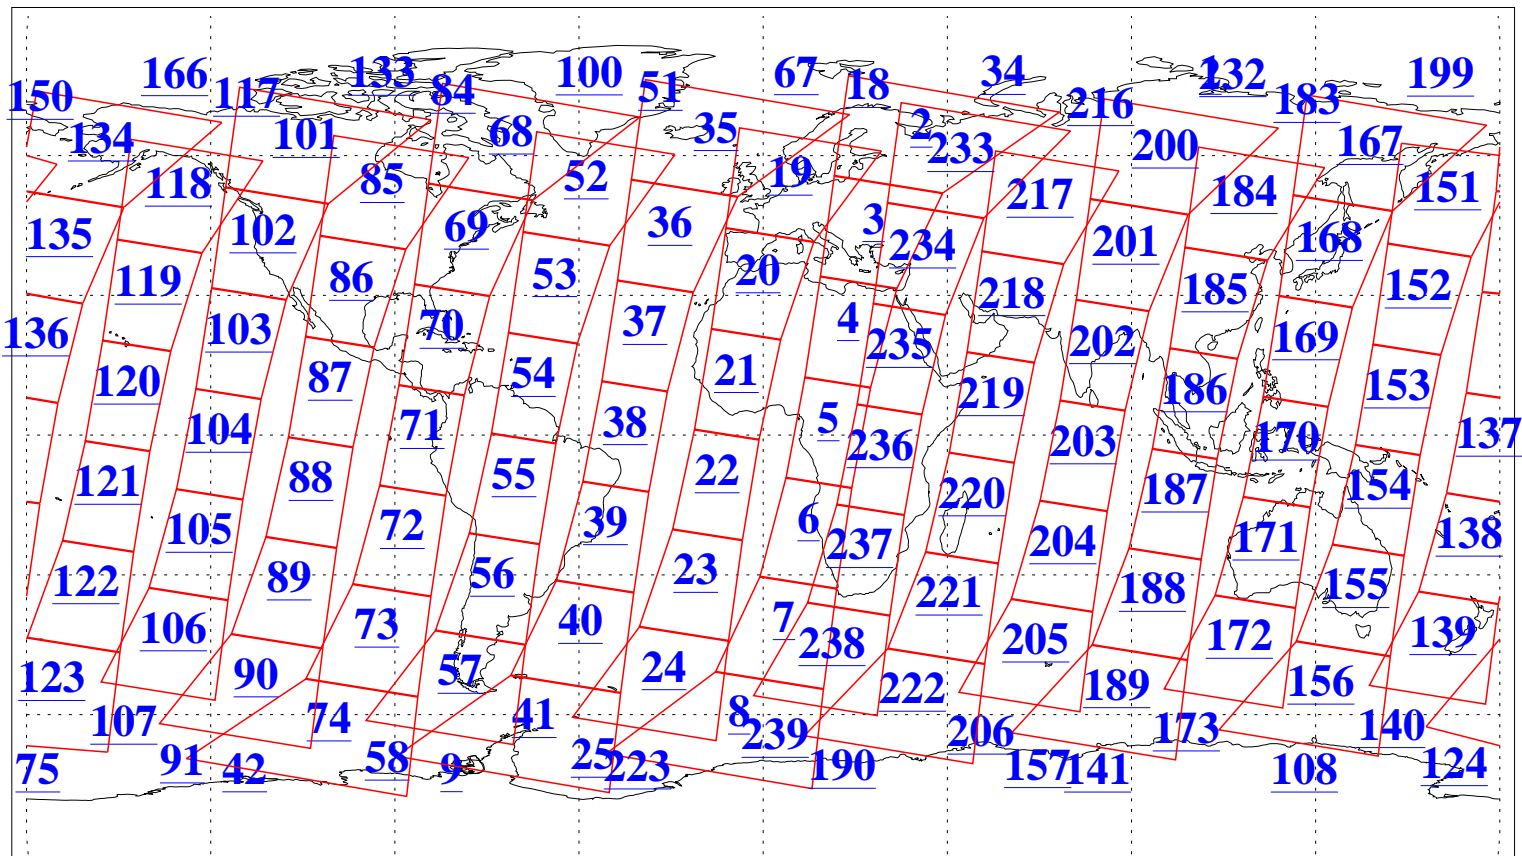

L1B Availability
 AMSU Granules: 240
 HSB Granules: 0
 AIRS Granules: 240

17 Feb 2020
 DoY 48
 Aqua Day 6498
 Granules: 1 to 120

Granules: 121 to 240

Legend: AMSU Available, *HSB Available*, *AIRS Available*

L1B Availability
AMSU Granules: 240
HSB Granules: 0
AIRS Granules: 240

17 Feb 2020
DoY 48
Aqua Day 6498

Ascending Granules

Descending Granules

Legend: AMSU Available, *HSB Available*, AIRS Available

L1B Availability
 AMSU Granules: 240
 HSB Granules: 0
 AIRS Granules: 240

17 Feb 2020
 DoY 48
 Aqua Day 6498

Northern Hemisphere Granules

Southern Hemisphere Granules

Legend: AMSU Available, HSB Available, **AIRS Available**