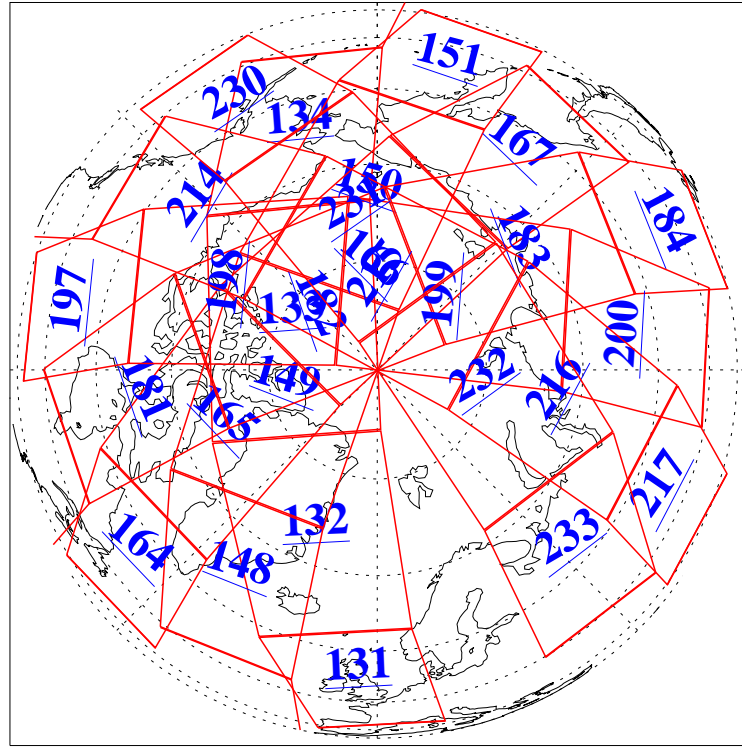

L1B Availability
AMSU Granules: 240
HSB Granules: 0
AIRS Granules: 240

17 Feb 2020
DoY 48
Aqua Day 6498

Ascending Granules

Descending Granules

Legend: AMSU Available, *HSB Available*, AIRS Available

L1B Availability
 AMSU Granules: 240
 HSB Granules: 0
 AIRS Granules: 240

17 Feb 2020
 DoY 48
 Aqua Day 6498

Northern Hemisphere Granules

Southern Hemisphere Granules

Legend: AMSU Available, HSB Available, **AIRS Available**