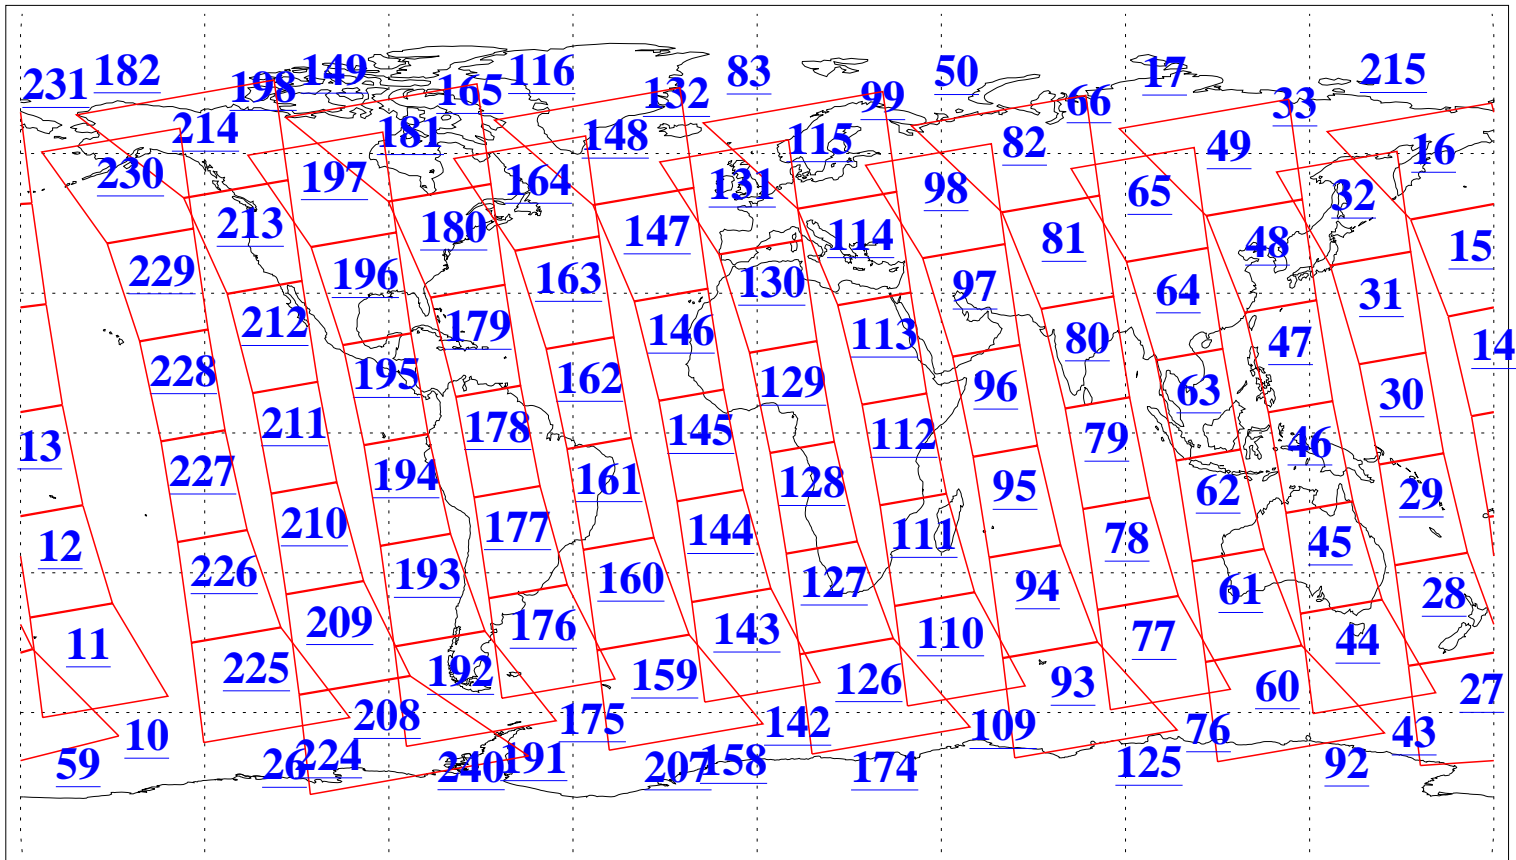

L1B Availability
 AMSU Granules: 240
 HSB Granules: 0
 AIRS Granules: 240

17 Feb 2020
 DoY 48
 Aqua Day 6498
 Granules: 1 to 120

Granules: 121 to 240

Legend: AMSU Available, *HSB Available*, *AIRS Available*

L1B Availability
AMSU Granules: 240
HSB Granules: 0
AIRS Granules: 240

17 Feb 2020
DoY 48
Aqua Day 6498

Ascending Granules

Descending Granules

Legend: AMSU Available, *HSB Available*, AIRS Available

L1B Availability
 AMSU Granules: 240
 HSB Granules: 0
 AIRS Granules: 240

17 Feb 2020
 DoY 48
 Aqua Day 6498

Northern Hemisphere Granules

Southern Hemisphere Granules

Legend: AMSU Available, HSB Available, **AIRS Available**