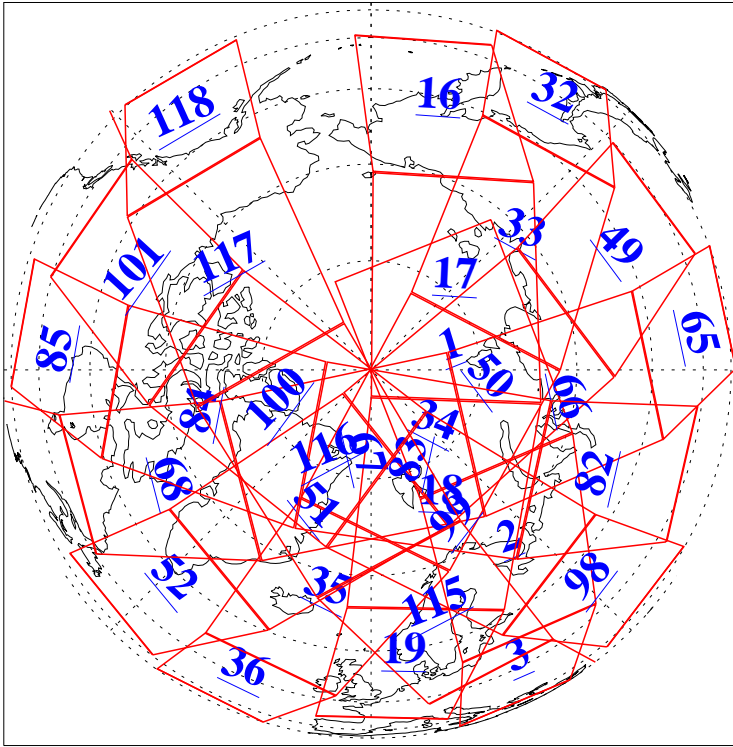

L1B Availability
 AMSU Granules: 240
 HSB Granules: 0
 AIRS Granules: 240

17 Feb 2020
 DoY 48
 Aqua Day 6498
 Granules: 1 to 120

Granules: 121 to 240

Legend: AMSU Available, *HSB Available*, *AIRS Available*

L1B Availability
AMSU Granules: 240
HSB Granules: 0
AIRS Granules: 240

17 Feb 2020
DoY 48
Aqua Day 6498

Ascending Granules

Descending Granules

Legend: AMSU Available, *HSB Available*, AIRS Available

L1B Availability
 AMSU Granules: 240
 HSB Granules: 0
 AIRS Granules: 240

17 Feb 2020
 DoY 48
 Aqua Day 6498

Northern Hemisphere Granules

Southern Hemisphere Granules

Legend: AMSU Available, HSB Available, **AIRS Available**