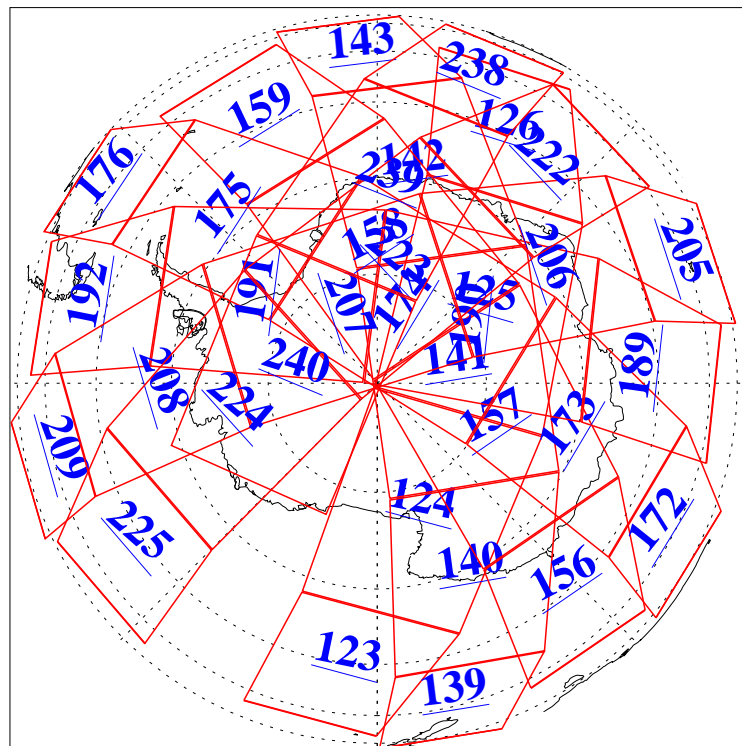

L1B Availability
 AMSU Granules: 240
 HSB Granules: 0
 AIRS Granules: 240

17 Feb 2020
 DoY 48
 Aqua Day 6498
 Granules: 1 to 120

Granules: 121 to 240

Legend: AMSU Available, *HSB Available*, *AIRS Available*

L1B Availability
AMSU Granules: 240
HSB Granules: 0
AIRS Granules: 240

17 Feb 2020
DoY 48
Aqua Day 6498

Ascending Granules

Descending Granules

Legend: AMSU Available, *HSB Available*, AIRS Available

L1B Availability
 AMSU Granules: 240
 HSB Granules: 0
 AIRS Granules: 240

17 Feb 2020
 DoY 48
 Aqua Day 6498

Northern Hemisphere Granules

Southern Hemisphere Granules

Legend: AMSU Available, HSB Available, **AIRS Available**