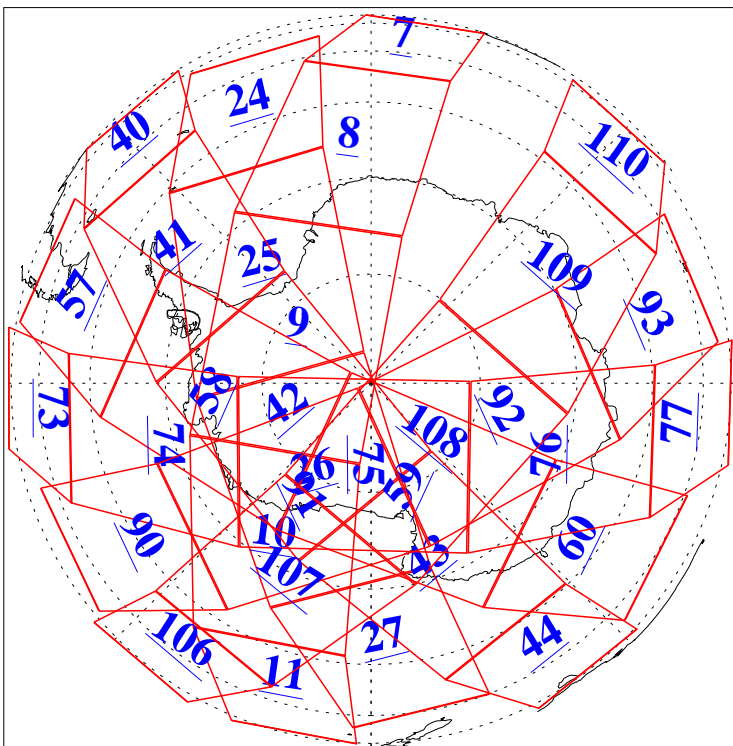

L1B Availability
 AMSU Granules: 240
 HSB Granules: 0
 AIRS Granules: 240

17 Feb 2020
 DoY 48
 Aqua Day 6498
 Granules: 1 to 120

Granules: 121 to 240

Legend: AMSU Available, *HSB Available*, *AIRS Available*

L1B Availability
AMSU Granules: 240
HSB Granules: 0
AIRS Granules: 240

17 Feb 2020
DoY 48
Aqua Day 6498

Ascending Granules

Descending Granules

Legend: AMSU Available, *HSB Available*, AIRS Available

L1B Availability
 AMSU Granules: 240
 HSB Granules: 0
 AIRS Granules: 240

17 Feb 2020
 DoY 48
 Aqua Day 6498

Northern Hemisphere Granules

Southern Hemisphere Granules

Legend: AMSU Available, HSB Available, **AIRS Available**