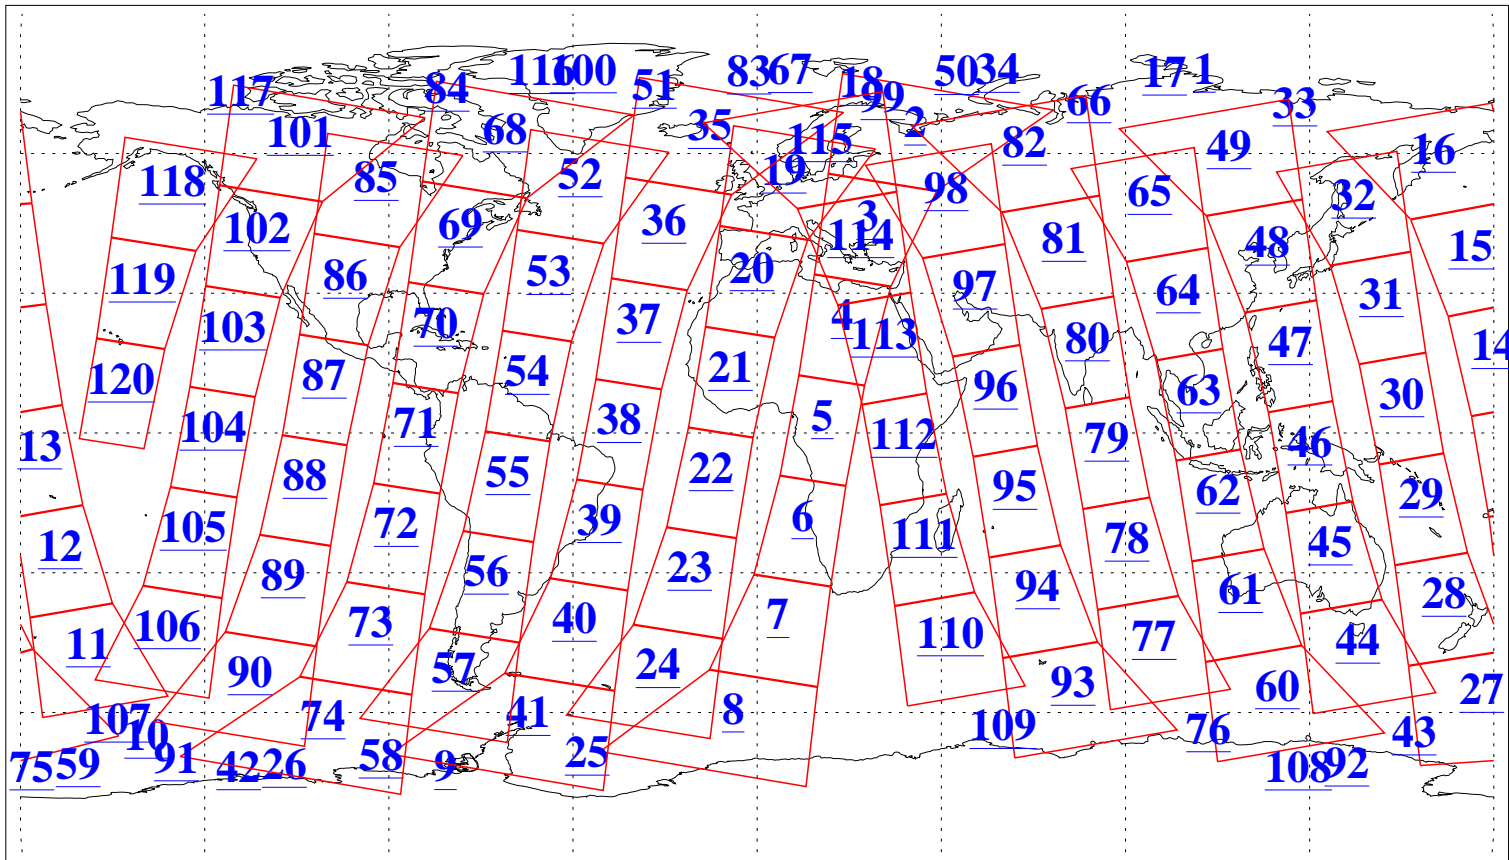

L1B Availability
 AMSU Granules: 240
 HSB Granules: 0
 AIRS Granules: 240

17 Feb 2020
 DoY 48
 Aqua Day 6498
 Granules: 1 to 120

Granules: 121 to 240

Legend: AMSU Available, *HSB Available*, *AIRS Available*

L1B Availability
AMSU Granules: 240
HSB Granules: 0
AIRS Granules: 240

17 Feb 2020
DoY 48
Aqua Day 6498

Ascending Granules

Descending Granules

Legend: AMSU Available, *HSB Available*, AIRS Available

L1B Availability
 AMSU Granules: 240
 HSB Granules: 0
 AIRS Granules: 240

17 Feb 2020
 DoY 48
 Aqua Day 6498

Northern Hemisphere Granules

Southern Hemisphere Granules

Legend: AMSU Available, HSB Available, **AIRS Available**