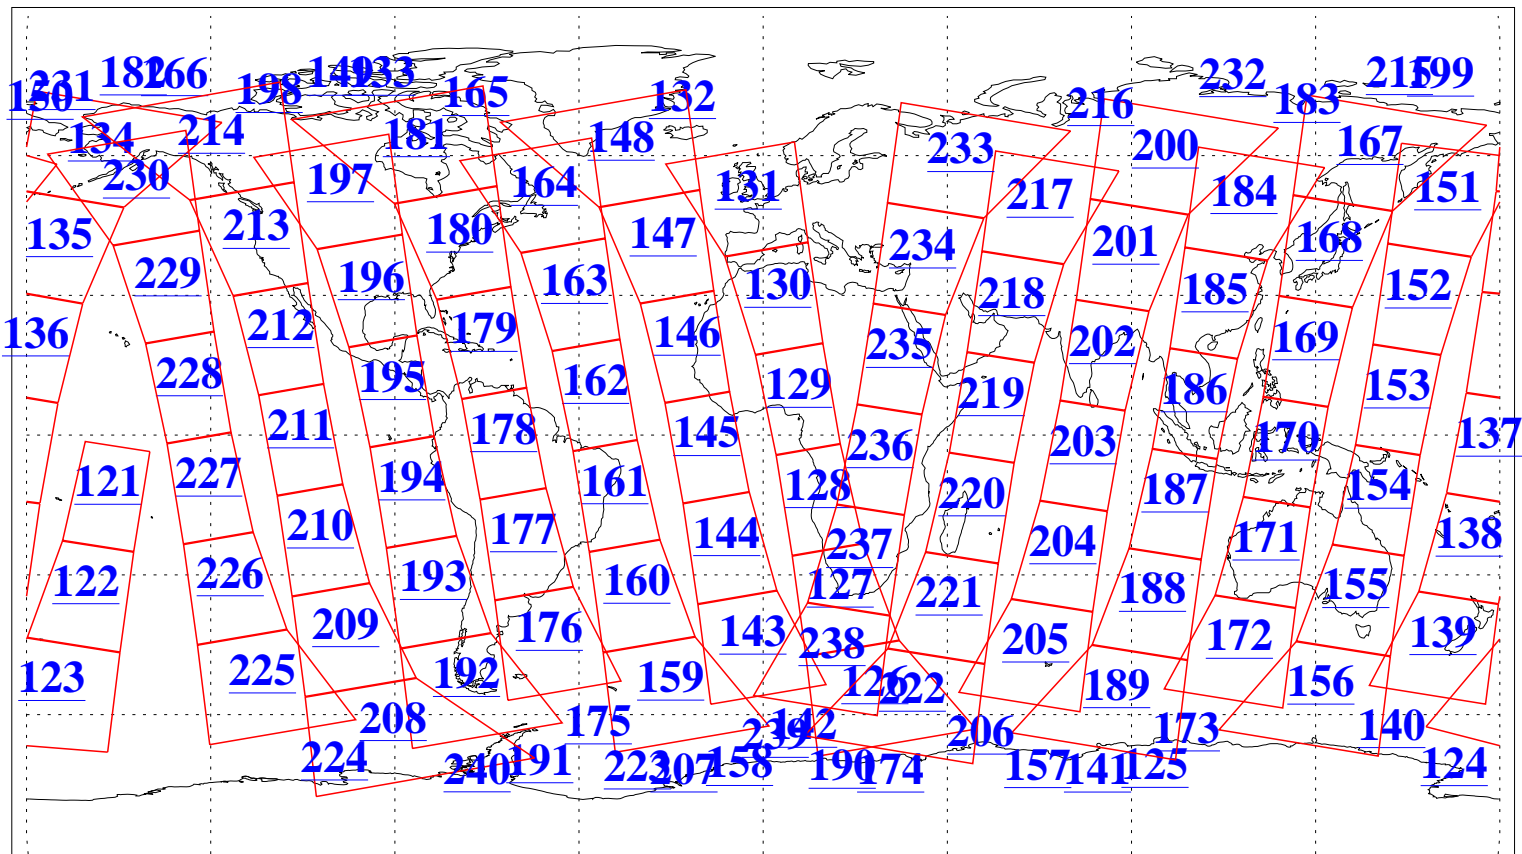

L1B Availability
 AMSU Granules: 240
 HSB Granules: 0
 AIRS Granules: 240

17 Feb 2020
 DoY 48
 Aqua Day 6498
 Granules: 1 to 120

Granules: 121 to 240

Legend: AMSU Available, *HSB Available*, *AIRS Available*

L1B Availability
AMSU Granules: 240
HSB Granules: 0
AIRS Granules: 240

17 Feb 2020
DoY 48
Aqua Day 6498

Ascending Granules

Descending Granules

Legend: AMSU Available, *HSB Available*, AIRS Available

L1B Availability
 AMSU Granules: 240
 HSB Granules: 0
 AIRS Granules: 240

17 Feb 2020
 DoY 48
 Aqua Day 6498

Northern Hemisphere Granules

Southern Hemisphere Granules

Legend: AMSU Available, HSB Available, **AIRS Available**