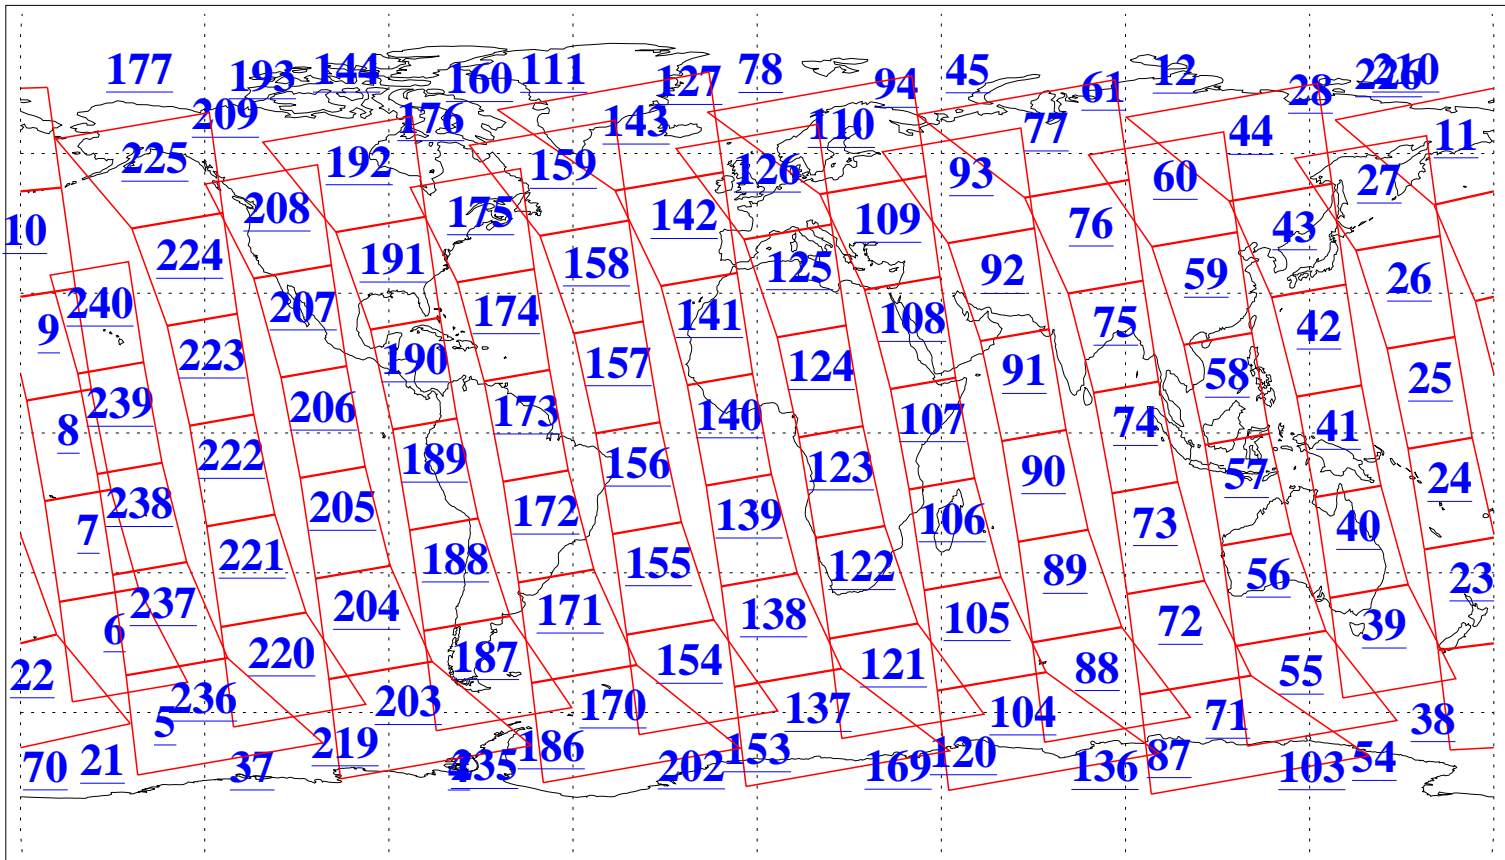

L1B Availability
 AMSU Granules: 240
 HSB Granules: 0
 AIRS Granules: 240

14 Feb 2020
 DoY 45
 Aqua Day 6495
 Granules: 1 to 120

Granules: 121 to 240

Legend: AMSU Available, *HSB Available*, *AIRS Available*

L1B Availability
 AMSU Granules: 240
 HSB Granules: 0
 AIRS Granules: 240

14 Feb 2020
 DoY 45
 Aqua Day 6495

Ascending Granules

Descending Granules

Legend: AMSU Available, *HSB Available*, *AIRS Available*

L1B Availability
AMSU Granules: 240
HSB Granules: 0
AIRS Granules: 240

14 Feb 2020
DoY 45
Aqua Day 6495

Northern Hemisphere Granules

Southern Hemisphere Granules

Legend: AMSU Available, HSB Available, **AIRS Available**