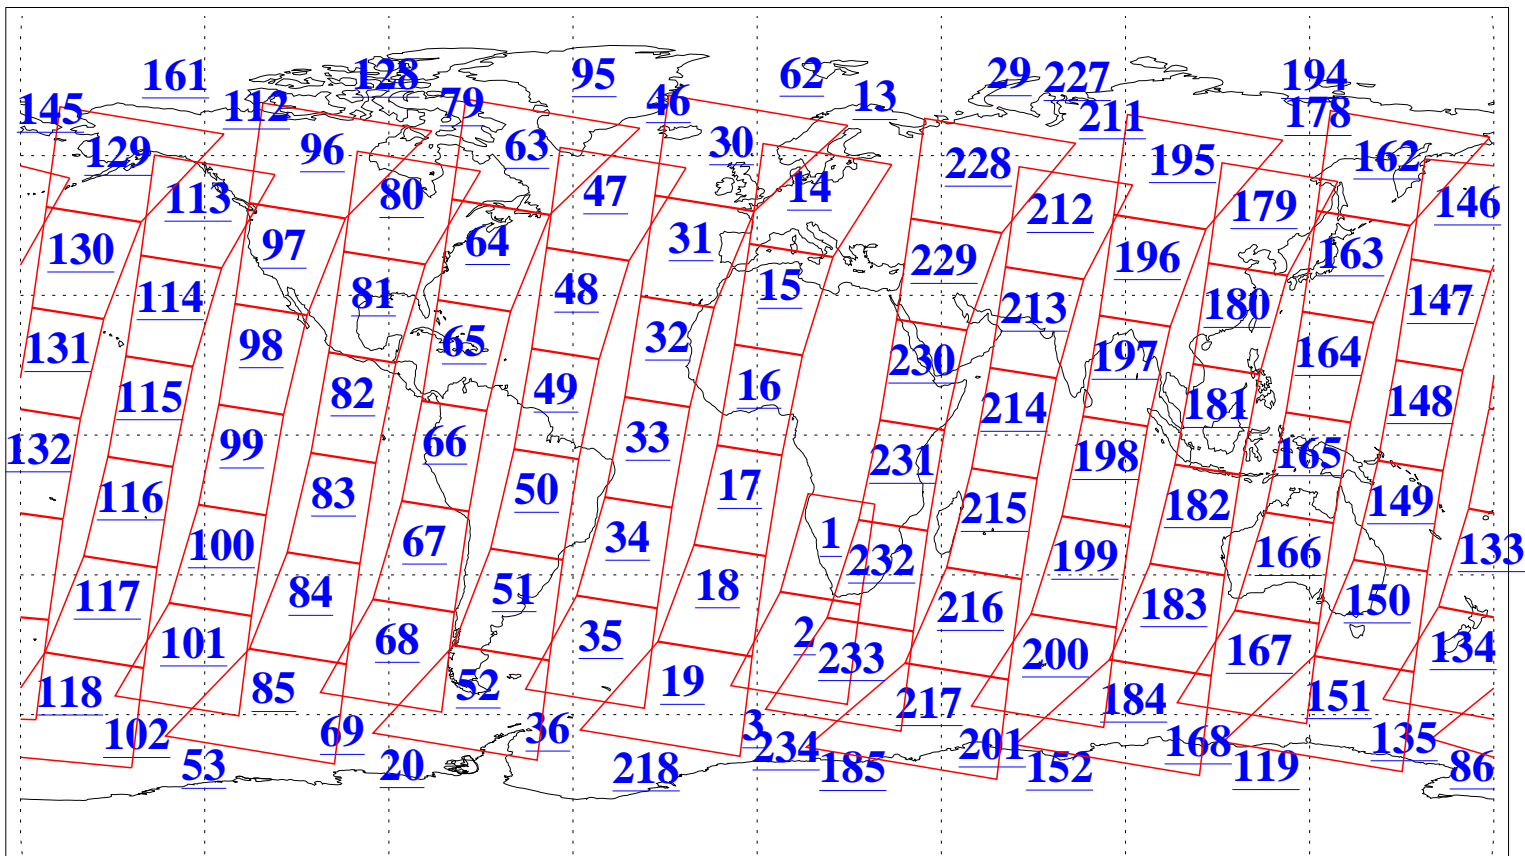

L1B Availability
 AMSU Granules: 240
 HSB Granules: 0
 AIRS Granules: 240

14 Feb 2020
 DoY 45
 Aqua Day 6495
 Granules: 1 to 120

Granules: 121 to 240

Legend: AMSU Available, *HSB Available*, *AIRS Available*

L1B Availability
 AMSU Granules: 240
 HSB Granules: 0
 AIRS Granules: 240

14 Feb 2020
 DoY 45
 Aqua Day 6495

Ascending Granules

Descending Granules

Legend: AMSU Available, *HSB Available*, *AIRS Available*

L1B Availability
AMSU Granules: 240
HSB Granules: 0
AIRS Granules: 240

14 Feb 2020
DoY 45
Aqua Day 6495

Northern Hemisphere Granules

Southern Hemisphere Granules

Legend: AMSU Available, HSB Available, **AIRS Available**