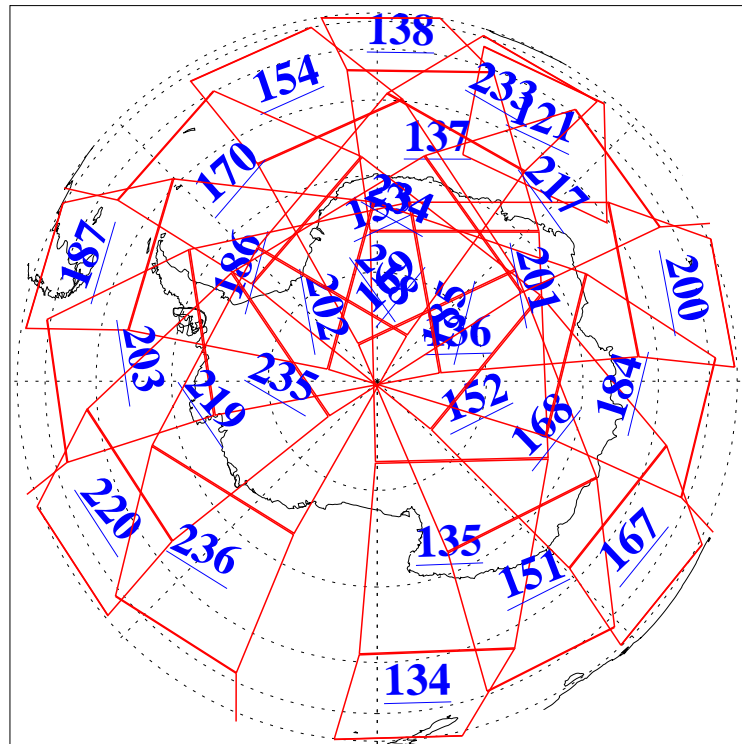

L1B Availability
 AMSU Granules: 240
 HSB Granules: 0
 AIRS Granules: 240

14 Feb 2020
 DoY 45
 Aqua Day 6495
 Granules: 1 to 120

Granules: 121 to 240

Legend: AMSU Available, *HSB Available*, *AIRS Available*

L1B Availability
 AMSU Granules: 240
 HSB Granules: 0
 AIRS Granules: 240

14 Feb 2020
 DoY 45
 Aqua Day 6495

Ascending Granules

Descending Granules

Legend: AMSU Available, *HSB Available*, *AIRS Available*

L1B Availability
AMSU Granules: 240
HSB Granules: 0
AIRS Granules: 240

14 Feb 2020
DoY 45
Aqua Day 6495

Northern Hemisphere Granules

Southern Hemisphere Granules

Legend: AMSU Available, HSB Available, **AIRS Available**