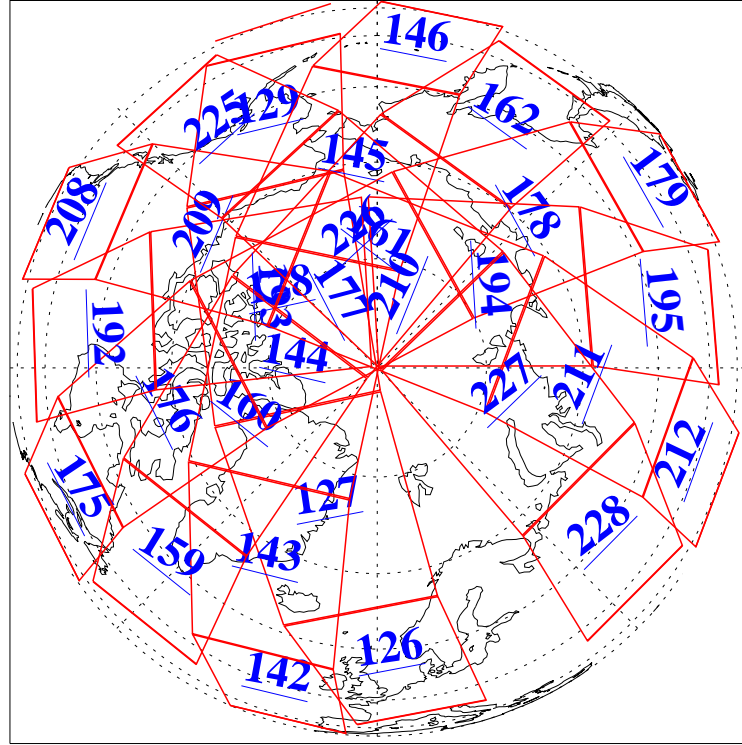

L1B Availability
 AMSU Granules: 240
 HSB Granules: 0
 AIRS Granules: 240

14 Feb 2020
 DoY 45
 Aqua Day 6495

Ascending Granules

Descending Granules

Legend: AMSU Available, *HSB Available*, *AIRS Available*

L1B Availability
AMSU Granules: 240
HSB Granules: 0
AIRS Granules: 240

14 Feb 2020
DoY 45
Aqua Day 6495

Northern Hemisphere Granules

Southern Hemisphere Granules

Legend: AMSU Available, HSB Available, **AIRS Available**