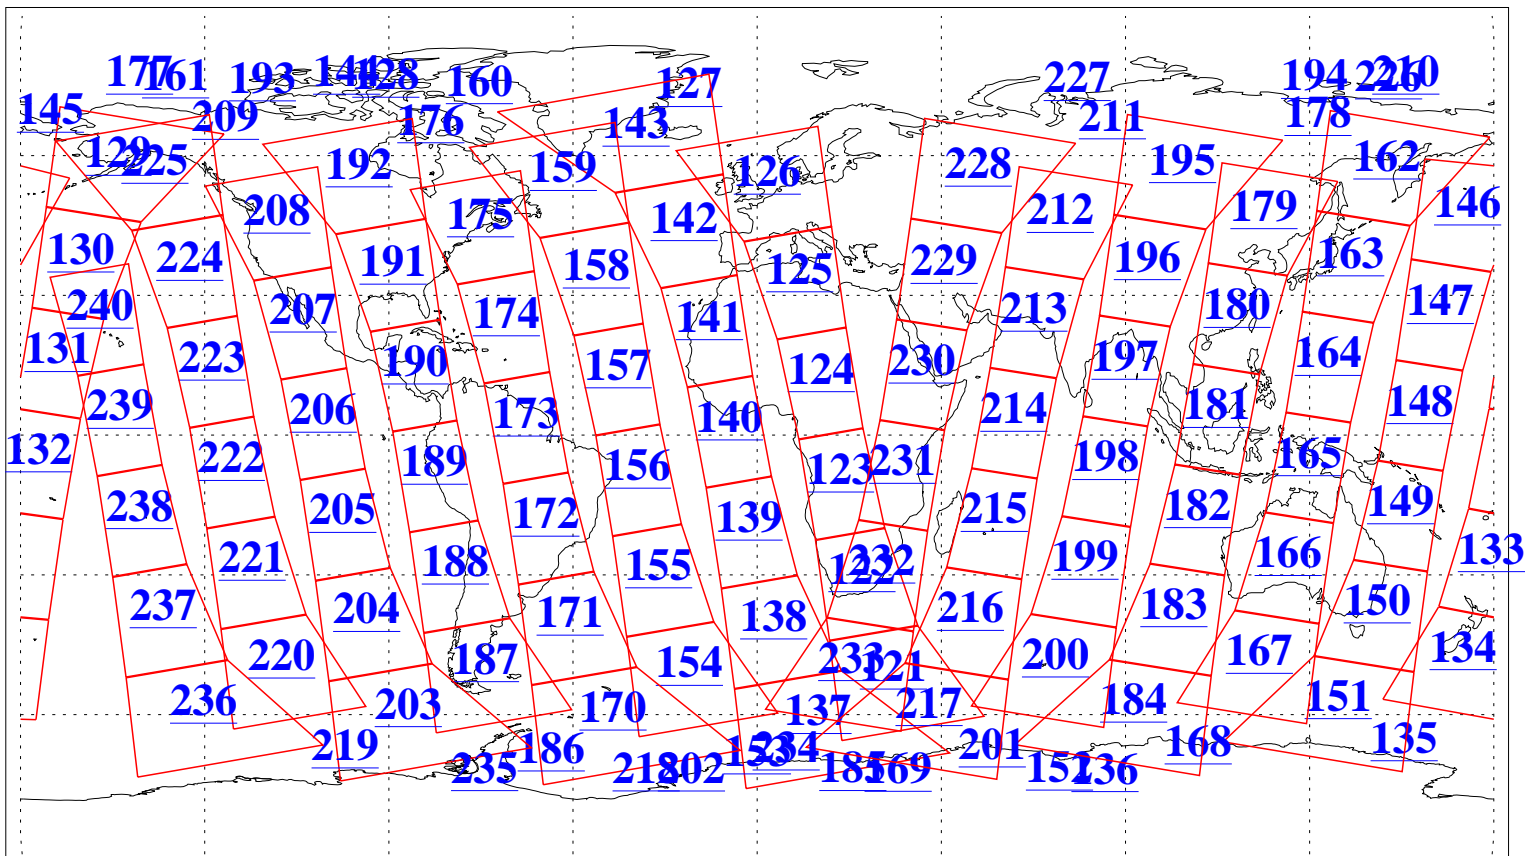

L1B Availability
 AMSU Granules: 240
 HSB Granules: 0
 AIRS Granules: 240

14 Feb 2020
 DoY 45
 Aqua Day 6495
 Granules: 1 to 120

Granules: 121 to 240

Legend: AMSU Available, *HSB Available*, *AIRS Available*

L1B Availability
 AMSU Granules: 240
 HSB Granules: 0
 AIRS Granules: 240

14 Feb 2020
 DoY 45
 Aqua Day 6495

Ascending Granules

Descending Granules

Legend: AMSU Available, *HSB Available*, *AIRS Available*

L1B Availability
AMSU Granules: 240
HSB Granules: 0
AIRS Granules: 240

14 Feb 2020
DoY 45
Aqua Day 6495

Northern Hemisphere Granules

Southern Hemisphere Granules

Legend: AMSU Available, HSB Available, **AIRS Available**