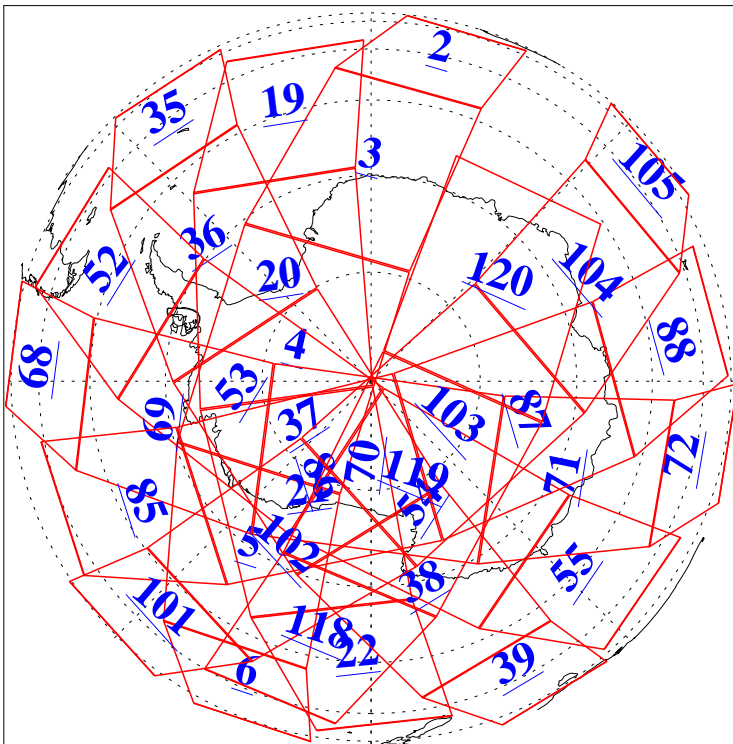

L1B Availability
 AMSU Granules: 240
 HSB Granules: 0
 AIRS Granules: 240

14 Feb 2020
 DoY 45
 Aqua Day 6495
 Granules: 1 to 120

Granules: 121 to 240

Legend: AMSU Available, *HSB Available*, *AIRS Available*

L1B Availability
 AMSU Granules: 240
 HSB Granules: 0
 AIRS Granules: 240

14 Feb 2020
 DoY 45
 Aqua Day 6495

Ascending Granules

Descending Granules

Legend: AMSU Available, *HSB Available*, *AIRS Available*

L1B Availability
AMSU Granules: 240
HSB Granules: 0
AIRS Granules: 240

14 Feb 2020
DoY 45
Aqua Day 6495

Northern Hemisphere Granules

Southern Hemisphere Granules

Legend: AMSU Available, HSB Available, **AIRS Available**