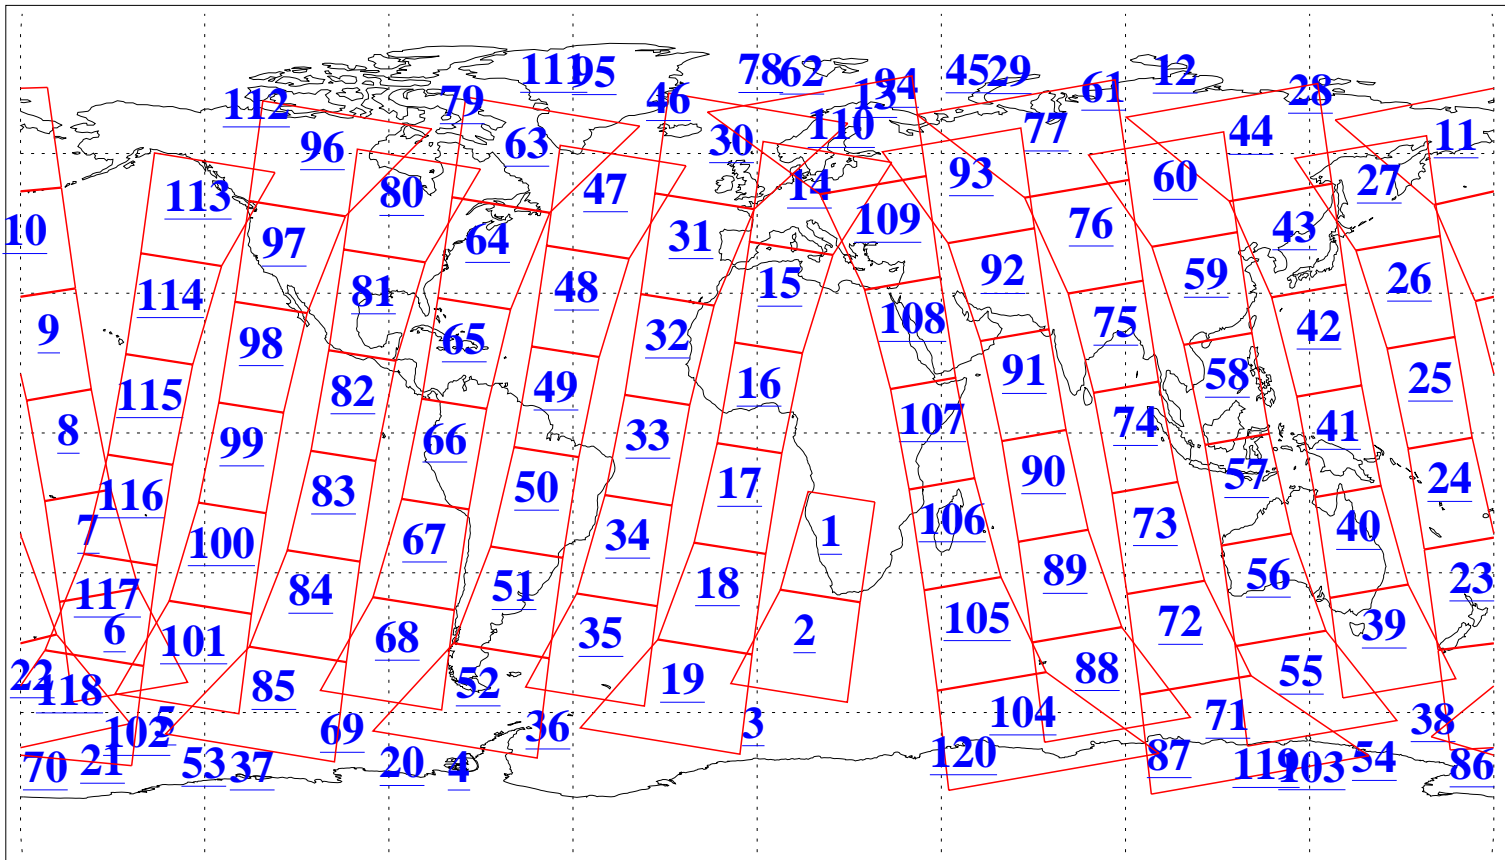

L1B Availability
 AMSU Granules: 240
 HSB Granules: 0
 AIRS Granules: 240

14 Feb 2020
 DoY 45
 Aqua Day 6495
 Granules: 1 to 120

Granules: 121 to 240

Legend: AMSU Available, *HSB Available*, *AIRS Available*

L1B Availability
 AMSU Granules: 240
 HSB Granules: 0
 AIRS Granules: 240

14 Feb 2020
 DoY 45
 Aqua Day 6495

Ascending Granules

Descending Granules

Legend: AMSU Available, *HSB Available*, *AIRS Available*

L1B Availability
AMSU Granules: 240
HSB Granules: 0
AIRS Granules: 240

14 Feb 2020
DoY 45
Aqua Day 6495

Northern Hemisphere Granules

Southern Hemisphere Granules

Legend: AMSU Available, HSB Available, **AIRS Available**