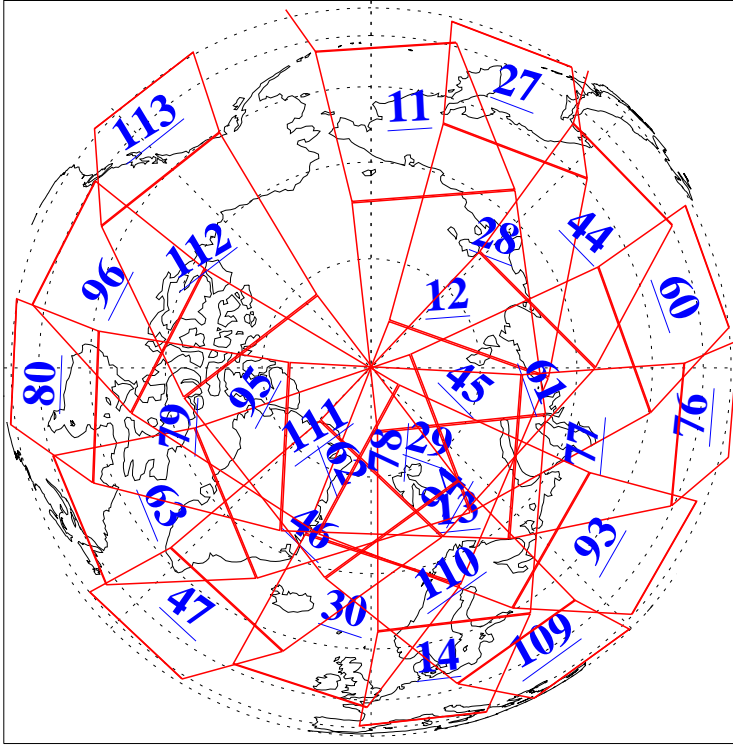

L1B Availability
 AMSU Granules: 240
 HSB Granules: 0
 AIRS Granules: 240

14 Feb 2020
 DoY 45
 Aqua Day 6495
 Granules: 1 to 120

Granules: 121 to 240

Legend: AMSU Available, *HSB Available*, *AIRS Available*

L1B Availability
 AMSU Granules: 240
 HSB Granules: 0
 AIRS Granules: 240

14 Feb 2020
 DoY 45
 Aqua Day 6495

Ascending Granules

Descending Granules

Legend: AMSU Available, *HSB Available*, *AIRS Available*

L1B Availability
AMSU Granules: 240
HSB Granules: 0
AIRS Granules: 240

14 Feb 2020
DoY 45
Aqua Day 6495

Northern Hemisphere Granules

Southern Hemisphere Granules

Legend: AMSU Available, HSB Available, **AIRS Available**