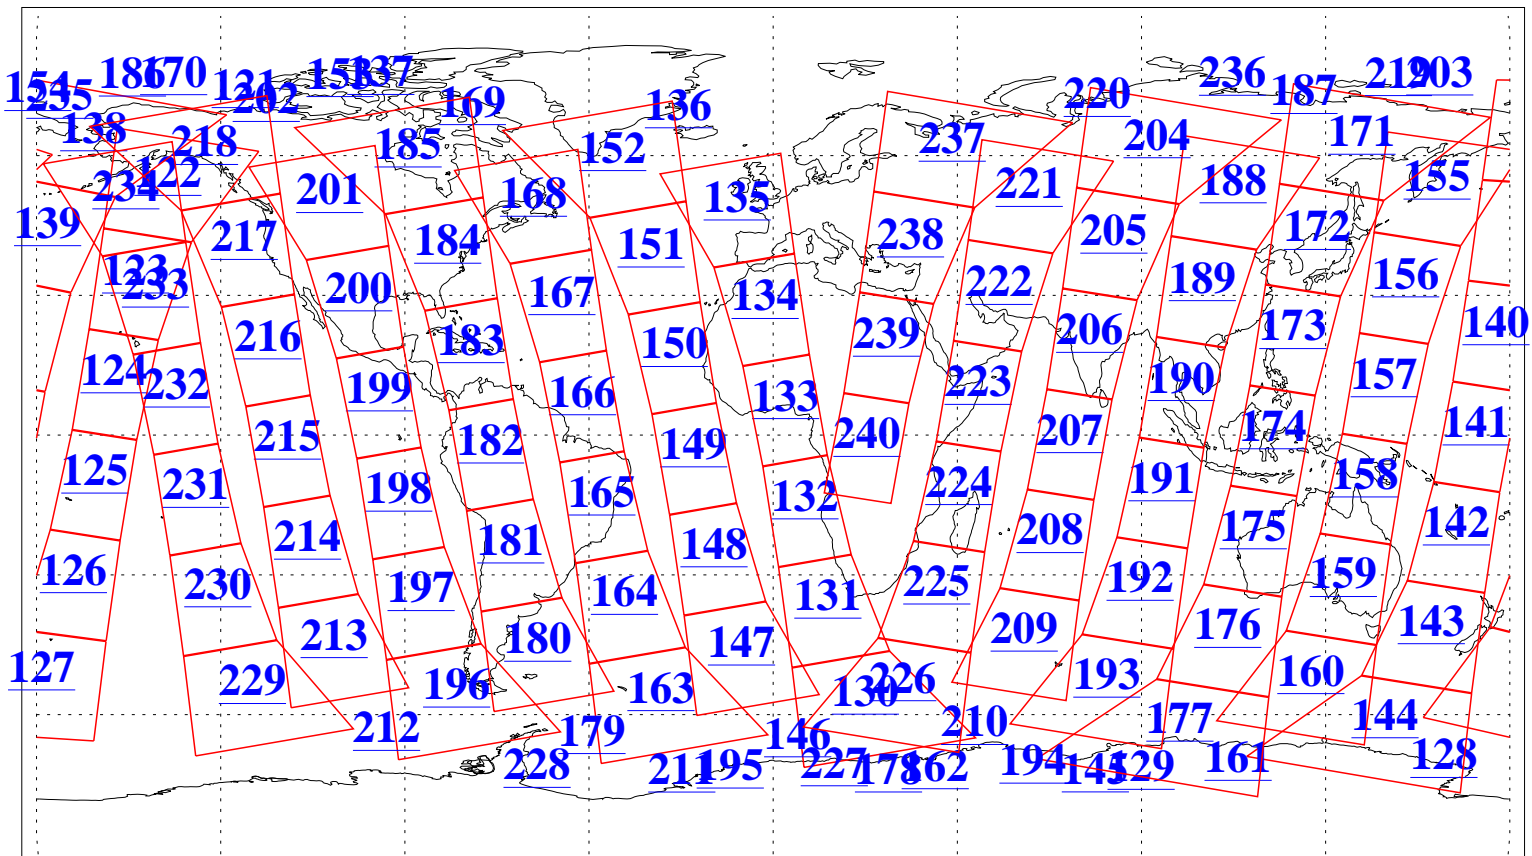

L1B Availability
AMSU Granules: 240
HSB Granules: 0
AIRS Granules: 240

13 Feb 2020
DoY 44
Aqua Day 6494
Granules: 1 to 120

Granules: 121 to 240

Legend: AMSU Available, HSB Available, AIRS Available

L1B Availability
 AMSU Granules: 240
 HSB Granules: 0
 AIRS Granules: 240

13 Feb 2020
 DoY 44
 Aqua Day 6494

Ascending Granules

Descending Granules

Legend: AMSU Available, HSB Available, AIRS Available

L1B Availability
 AMSU Granules: 240
 HSB Granules: 0
 AIRS Granules: 240

13 Feb 2020
 DoY 44
 Aqua Day 6494

Northern Hemisphere Granules

Southern Hemisphere Granules

Legend: AMSU Available, HSB Available, AIRS Available