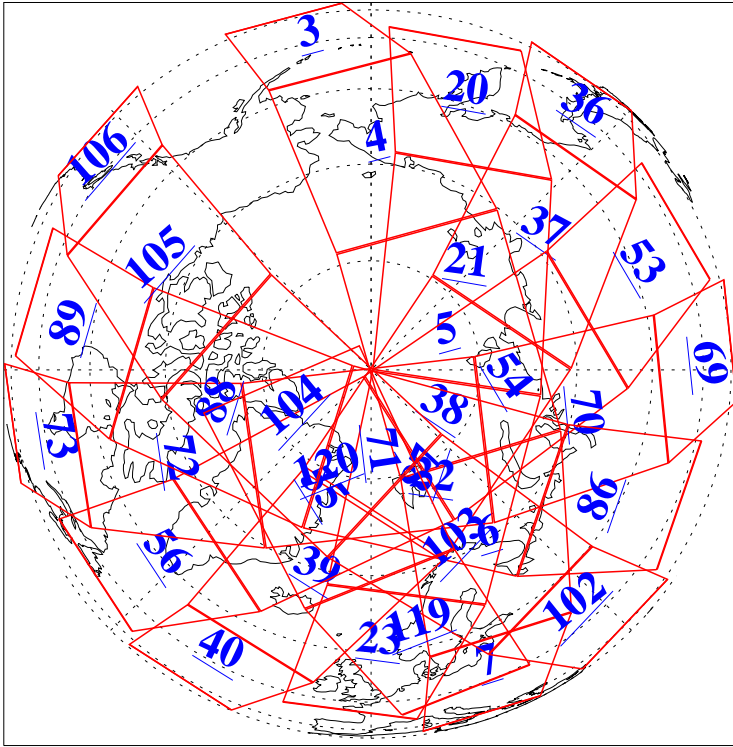

13 Feb 2020
 DoY 44
 Aqua Day 6494

Ascending Granules

Descending Granules

Legend: AMSU Available, HSB Available, AIRS Available

L1B Availability
 AMSU Granules: 240
 HSB Granules: 0
 AIRS Granules: 240

13 Feb 2020
 DoY 44
 Aqua Day 6494

Northern Hemisphere Granules

Southern Hemisphere Granules

Legend: AMSU Available, HSB Available, AIRS Available