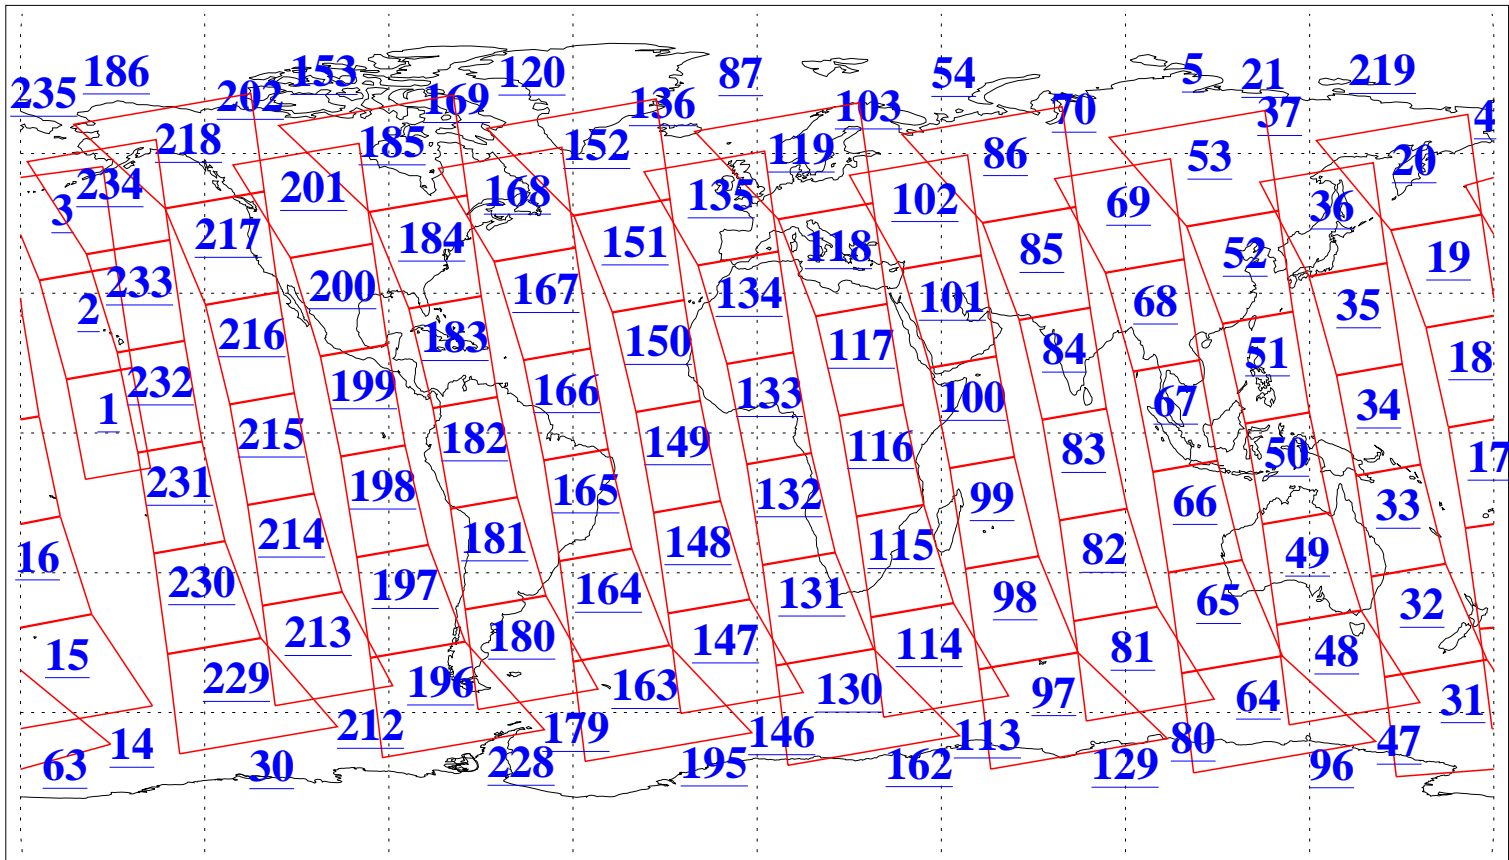

L1B Availability
AMSU Granules: 240
HSB Granules: 0
AIRS Granules: 240

13 Feb 2020
DoY 44
Aqua Day 6494
Granules: 1 to 120

Granules: 121 to 240

Legend: AMSU Available, HSB Available, AIRS Available

L1B Availability
 AMSU Granules: 240
 HSB Granules: 0
 AIRS Granules: 240

13 Feb 2020
 DoY 44
 Aqua Day 6494

Ascending Granules

Descending Granules

Legend: AMSU Available, HSB Available, AIRS Available

L1B Availability
 AMSU Granules: 240
 HSB Granules: 0
 AIRS Granules: 240

13 Feb 2020
 DoY 44
 Aqua Day 6494

Northern Hemisphere Granules

Southern Hemisphere Granules

Legend: AMSU Available, HSB Available, AIRS Available