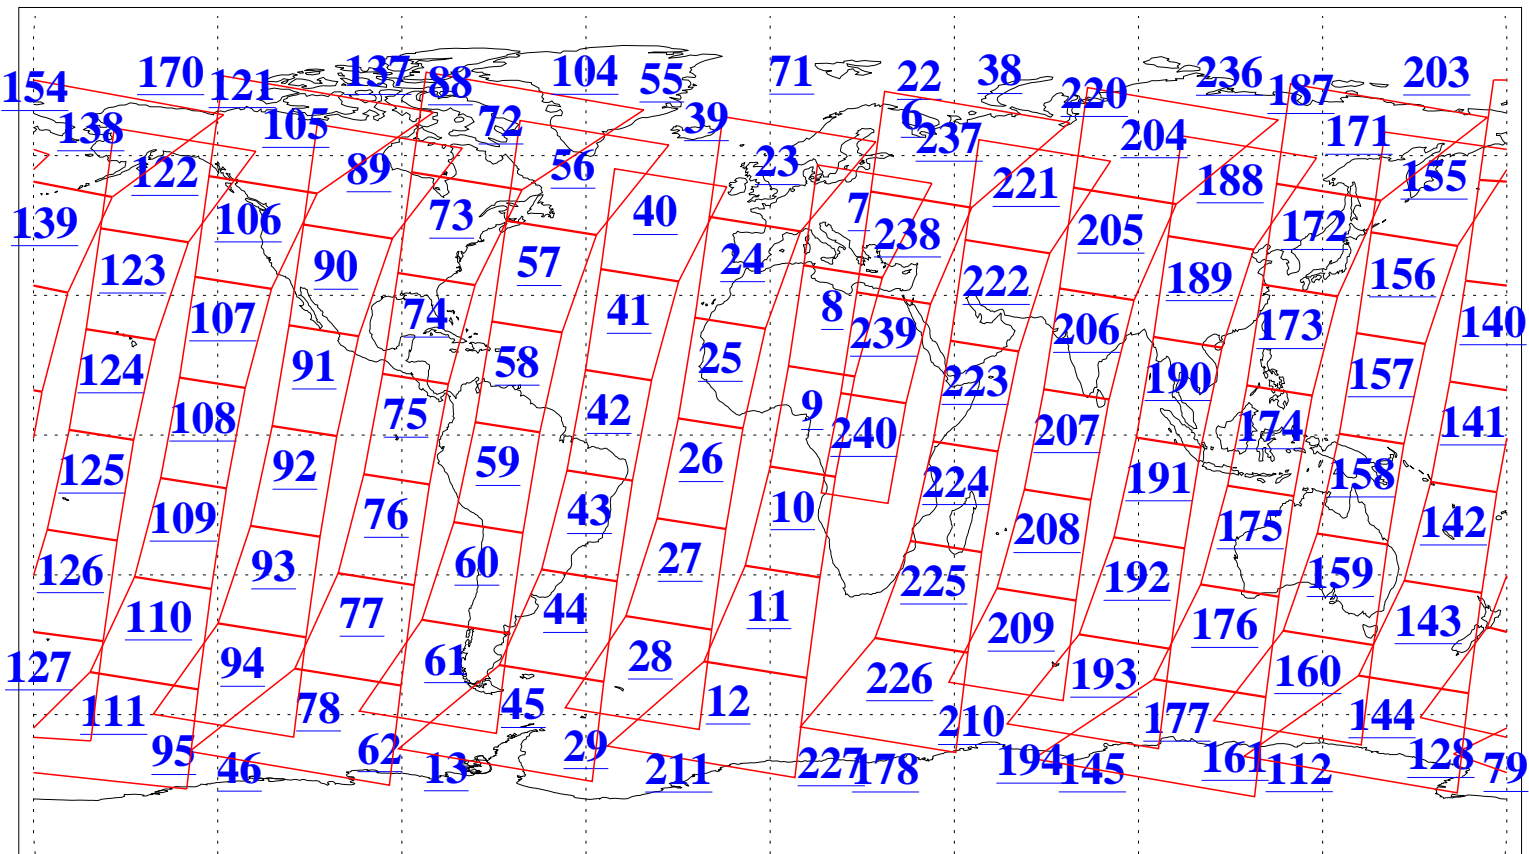

L1B Availability
AMSU Granules: 240
HSB Granules: 0
AIRS Granules: 240

13 Feb 2020
DoY 44
Aqua Day 6494
Granules: 1 to 120

Granules: 121 to 240

Legend: AMSU Available, HSB Available, AIRS Available

L1B Availability
 AMSU Granules: 240
 HSB Granules: 0
 AIRS Granules: 240

13 Feb 2020
 DoY 44
 Aqua Day 6494

Ascending Granules

Descending Granules

Legend: AMSU Available, HSB Available, AIRS Available

L1B Availability
 AMSU Granules: 240
 HSB Granules: 0
 AIRS Granules: 240

13 Feb 2020
 DoY 44
 Aqua Day 6494

Northern Hemisphere Granules

Southern Hemisphere Granules

Legend: AMSU Available, HSB Available, AIRS Available