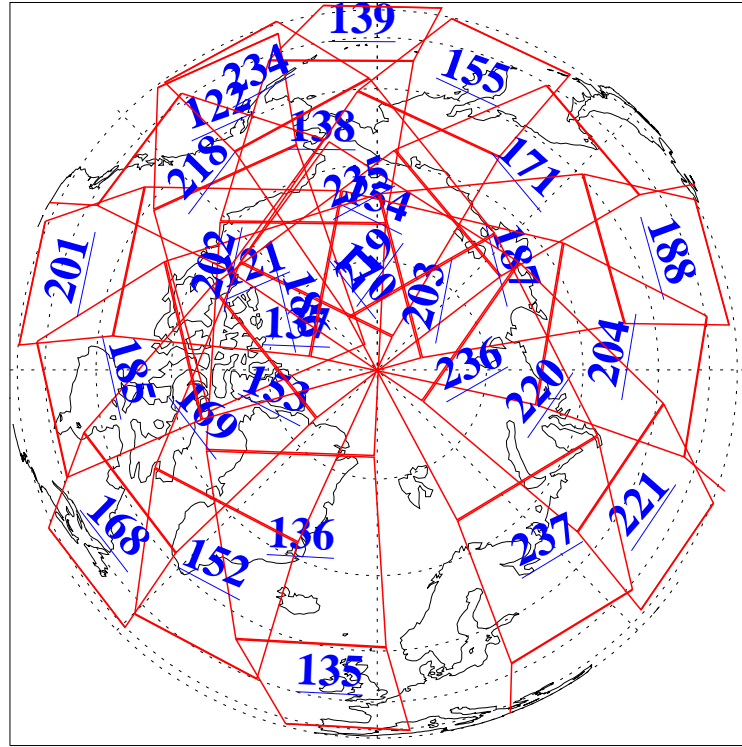

L1B Availability
AMSU Granules: 240
HSB Granules: 0
AIRS Granules: 240

13 Feb 2020
DoY 44
Aqua Day 6494
Granules: 1 to 120

Granules: 121 to 240

Legend: AMSU Available, HSB Available, AIRS Available

L1B Availability
 AMSU Granules: 240
 HSB Granules: 0
 AIRS Granules: 240

13 Feb 2020
 DoY 44
 Aqua Day 6494

Ascending Granules

Descending Granules

Legend: AMSU Available, HSB Available, AIRS Available

L1B Availability
 AMSU Granules: 240
 HSB Granules: 0
 AIRS Granules: 240

13 Feb 2020
 DoY 44
 Aqua Day 6494

Northern Hemisphere Granules

Southern Hemisphere Granules

Legend: AMSU Available, HSB Available, AIRS Available