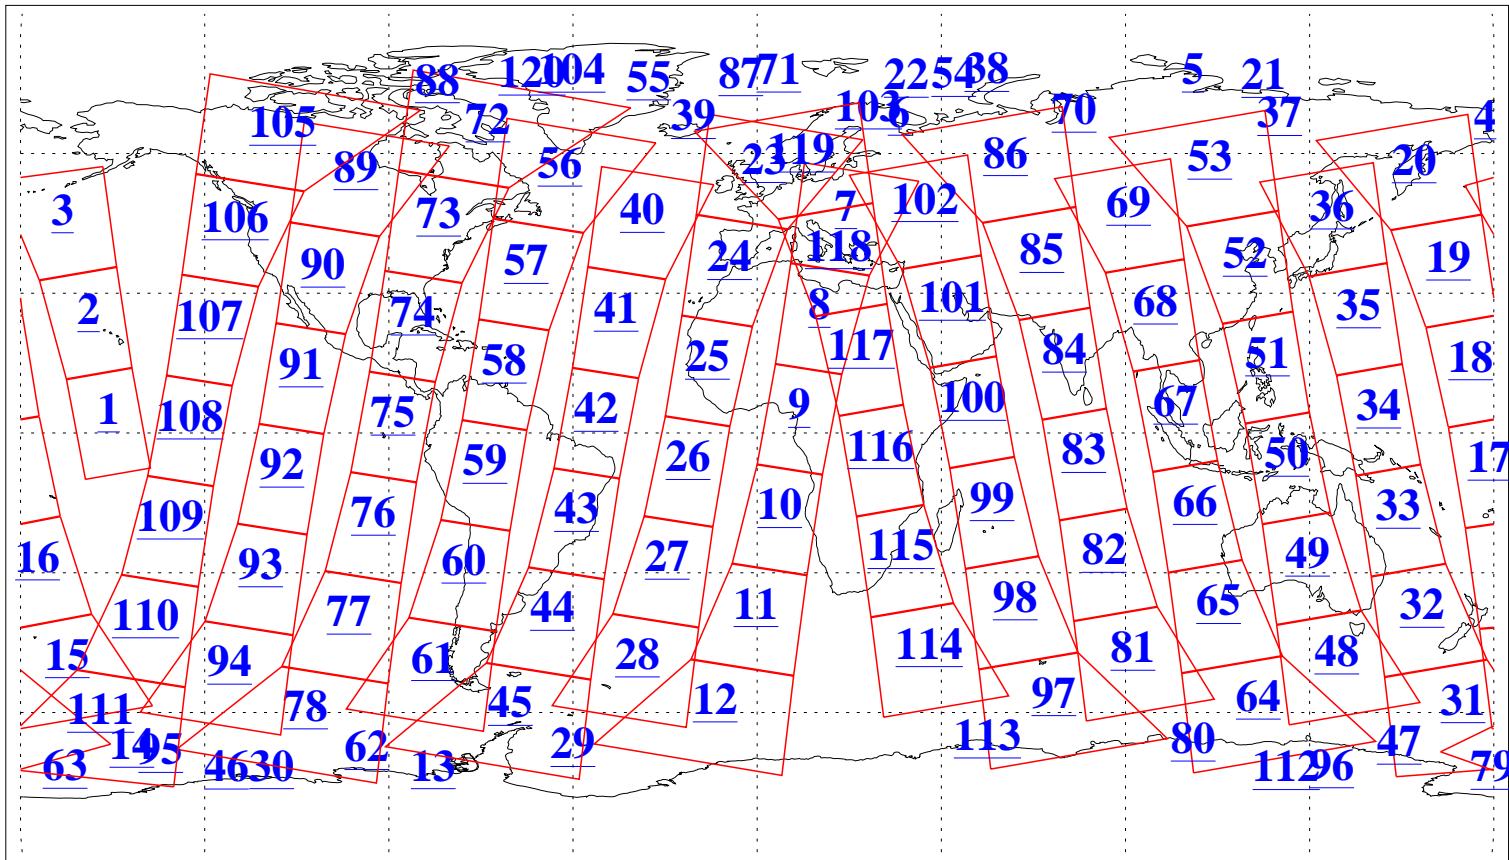

L1B Availability
AMSU Granules: 240
HSB Granules: 0
AIRS Granules: 240

13 Feb 2020
DoY 44
Aqua Day 6494
Granules: 1 to 120

Granules: 121 to 240

Legend: AMSU Available, HSB Available, AIRS Available

L1B Availability
 AMSU Granules: 240
 HSB Granules: 0
 AIRS Granules: 240

13 Feb 2020
 DoY 44
 Aqua Day 6494

Ascending Granules

Descending Granules

Legend: AMSU Available, HSB Available, AIRS Available

L1B Availability
 AMSU Granules: 240
 HSB Granules: 0
 AIRS Granules: 240

13 Feb 2020
 DoY 44
 Aqua Day 6494

Northern Hemisphere Granules

Southern Hemisphere Granules

Legend: AMSU Available, HSB Available, AIRS Available