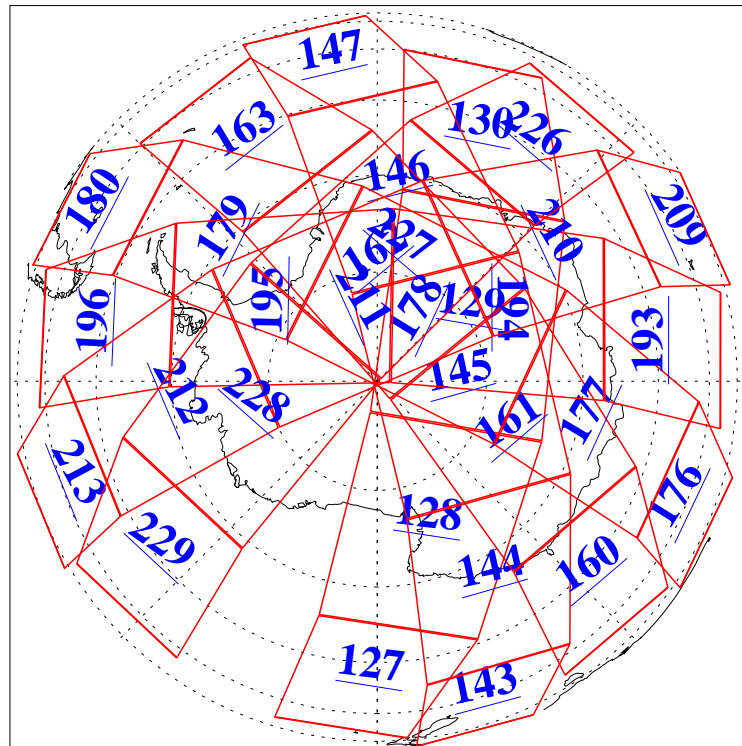

13 Feb 2020
 DoY 44
 Aqua Day 6494

Ascending Granules

Descending Granules

Legend: AMSU Available, HSB Available, AIRS Available

L1B Availability
 AMSU Granules: 240
 HSB Granules: 0
 AIRS Granules: 240

13 Feb 2020
 DoY 44
 Aqua Day 6494

Northern Hemisphere Granules

Southern Hemisphere Granules

Legend: AMSU Available, HSB Available, AIRS Available