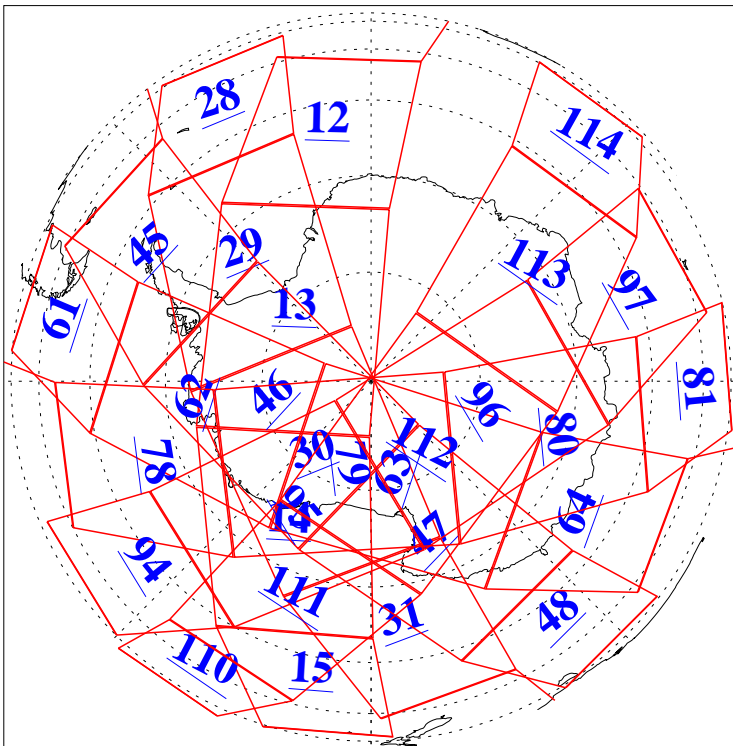

L1B Availability
AMSU Granules: 240
HSB Granules: 0
AIRS Granules: 240

13 Feb 2020
DoY 44
Aqua Day 6494
Granules: 1 to 120

Granules: 121 to 240

Legend: AMSU Available, HSB Available, AIRS Available

L1B Availability
 AMSU Granules: 240
 HSB Granules: 0
 AIRS Granules: 240

13 Feb 2020
 DoY 44
 Aqua Day 6494

Ascending Granules

Descending Granules

Legend: AMSU Available, HSB Available, AIRS Available

L1B Availability
 AMSU Granules: 240
 HSB Granules: 0
 AIRS Granules: 240

13 Feb 2020
 DoY 44
 Aqua Day 6494

Northern Hemisphere Granules

Southern Hemisphere Granules

Legend: AMSU Available, HSB Available, AIRS Available